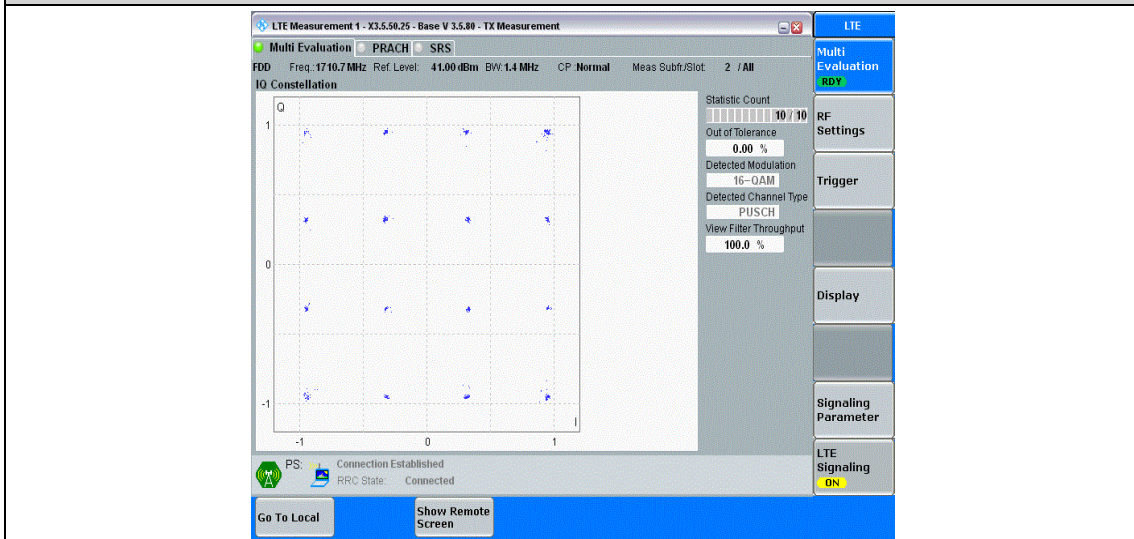

Band4-1.4MHz-16QAM-19957-6RB#0

Band4-1.4MHz-16QAM-20175-6RB#0