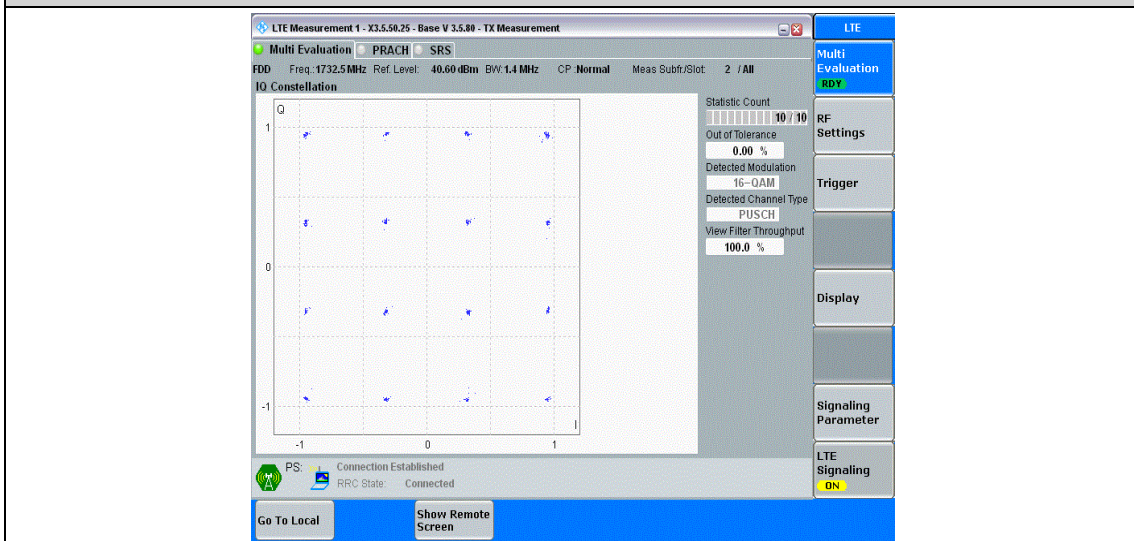

Band4-1.4MHz-16QAM-20175-6RB#0

Band4-1.4MHz-16QAM-20393-6RB#0