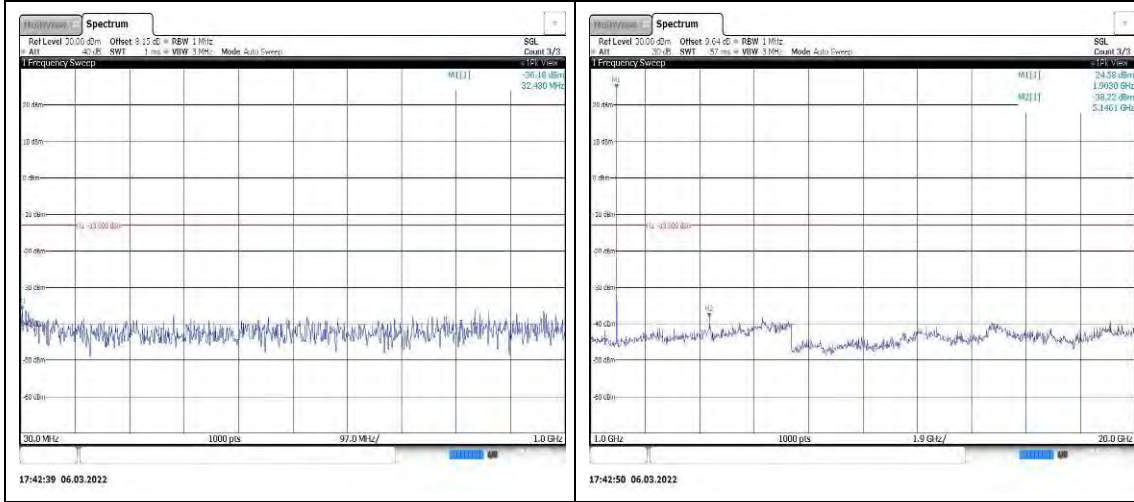

Test Graphs

Band2-1.4MHz-QPSK-18607-1RB#0-Range1
 :30~1000MHz

Band2-1.4MHz-QPSK-18607-1RB#0-Range2
 :1000~20000MHz

Band2-1.4MHz-QPSK-18900-1RB#0-Range1
 :30~1000MHz

Band2-1.4MHz-QPSK-18900-1RB#0-Range2
 :1000~20000MHz