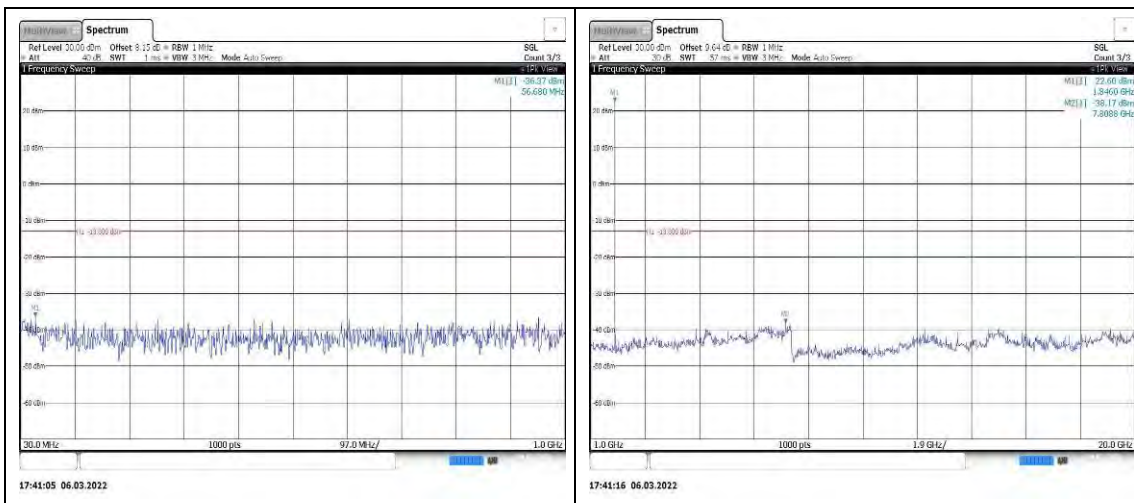

Test Graphs

Band2-1.4MHz-QPSK-18607-1RB#0-Range1
:30~1000MHz

Band2-1.4MHz-QPSK-18607-1RB#0-Range2
:1000~20000MHz