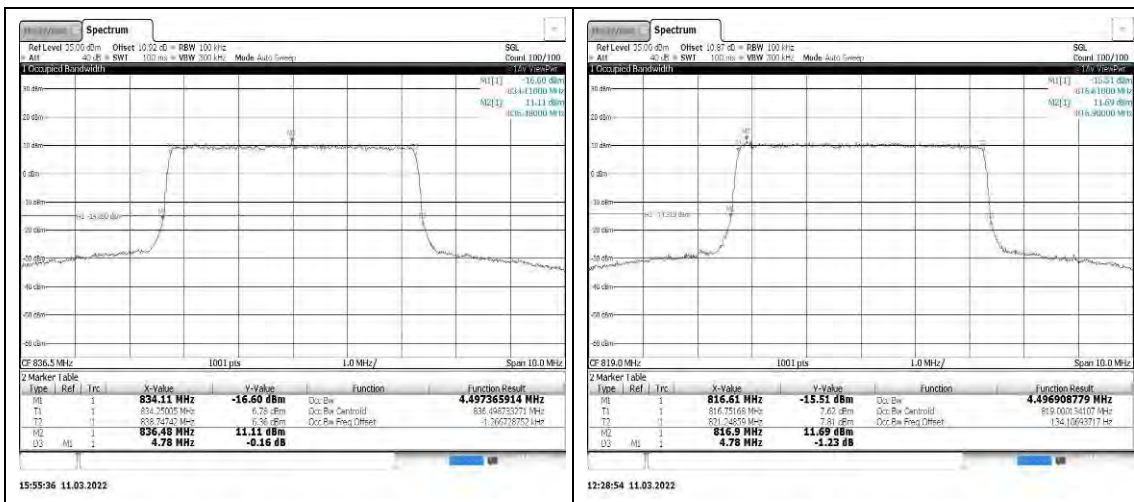

Band26-5MHz-QPSK-26740-25RB#0

Band26-5MHz-QPSK-26915-25RB#0