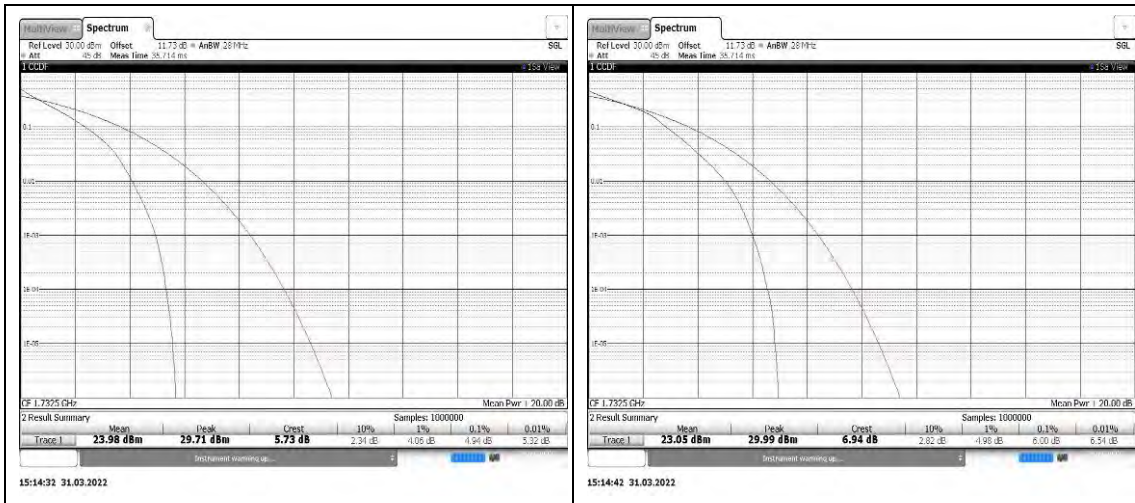

Test Graphs

Band4-1.4MHz-QPSK-20175-6RB#0

Band4-1.4MHz-16QAM-20175-6RB#0

Band4-3MHz-QPSK-20175-15RB#0

Band4-3MHz-16QAM-20175-15RB#0

Band4-5MHz-QPSK-20175-25RB#0

Band4-5MHz-16QAM-20175-25RB#0

Band4-10MHz-QPSK-20175-50RB#0