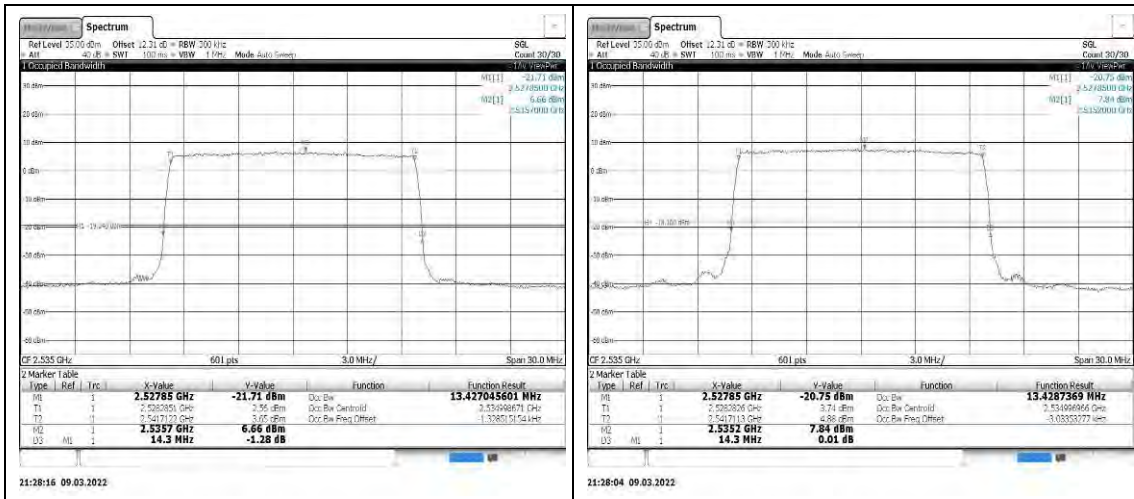

Band7-15MHz-16QAM-21100-75RB#0

Band7-15MHz-QPSK-21100-75RB#0