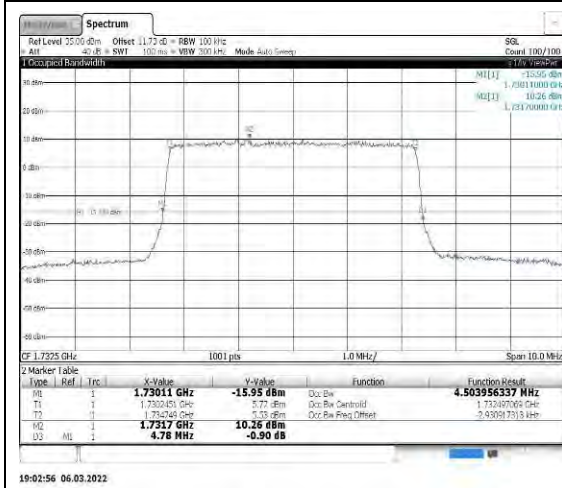

Band4-5MHz-16QAM-20175-25RB#0