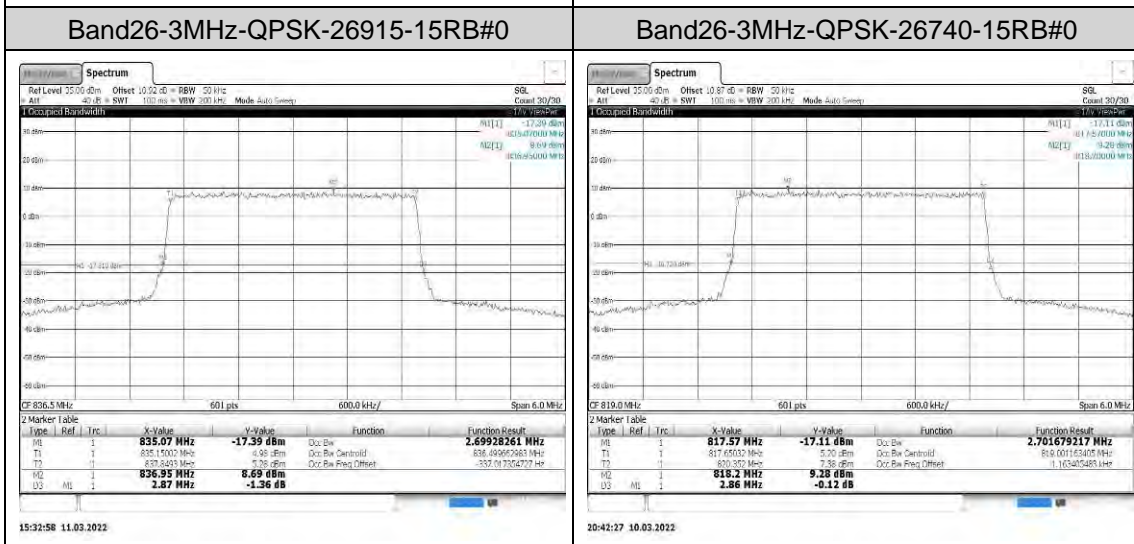

Band 26-3MHz-16QAM-26915-15RB#0   Band 26-3MHz-16QAM-26740-15RB#0