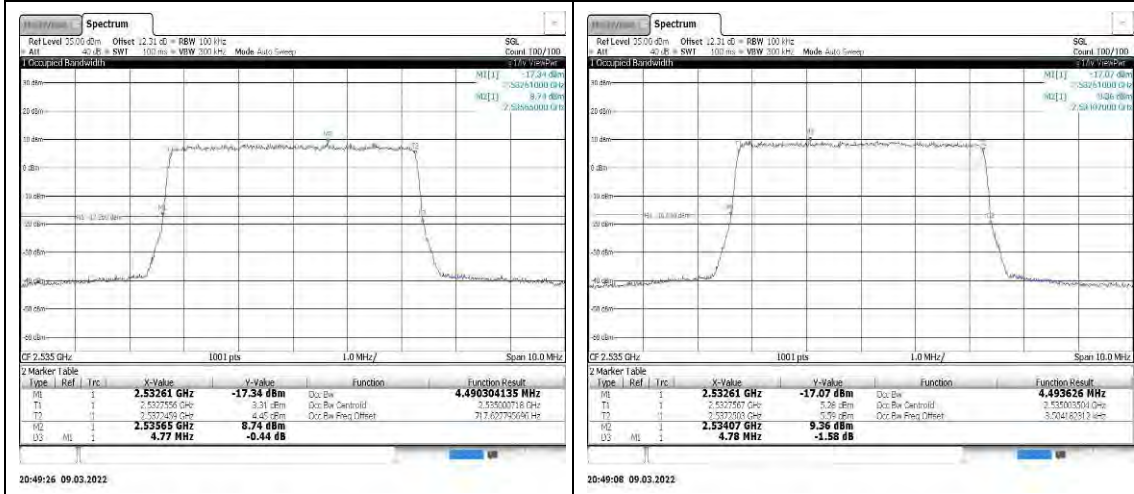

Band7-5MHz-16QAM-21100-25RB#0

Band7-5MHz-QPSK-21100-25RB#0