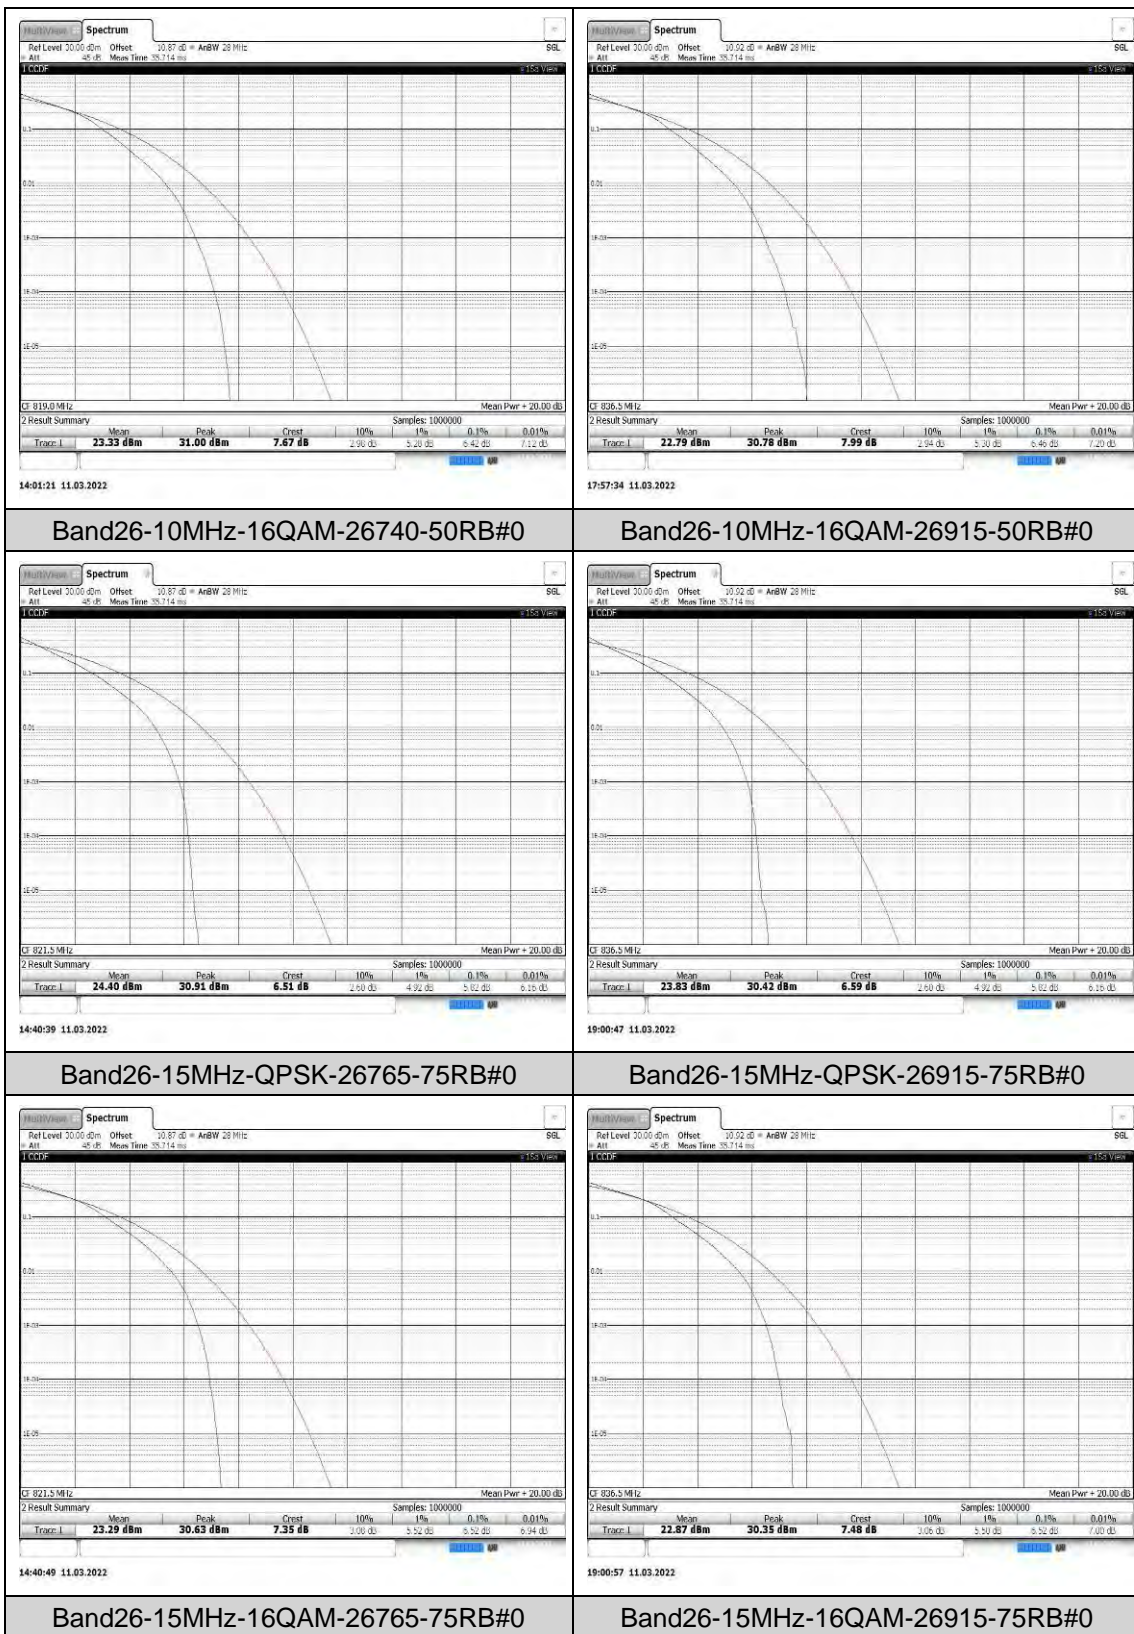

Appendix

REFER REPORT NUMBER: 4790254511-6

Table of Contents

Appendix A: Peak-to-Average Ratio(CCDF).....	3
Test Result.....	3
Test Graphs	6
Appendix B: 26dB Bandwidth and Occupied Bandwidth	23
Test Result.....	23
Test Graphs	26
Appendix C: Band Edge.....	43
Test Result.....	43
Test Graphs	70
Appendix D: Conducted Spurious Emission	127
Test Result.....	127
Test Graphs	141
Appendix E: Frequency Stability	239
Test Result.....	239

Test Graphs

Band4-1.4MHz-QPSK-20175-6RB#0

Band4-1.4MHz-16QAM-20175-6RB#0

Band4-3MHz-QPSK-20175-15RB#0

Band4-3MHz-16QAM-20175-15RB#0

Band4-5MHz-QPSK-20175-25RB#0

Band4-5MHz-16QAM-20175-25RB#0

Band4-10MHz-QPSK-20175-50RB#0

Band4-10MHz-16QAM-20175-50RB#0

Band4-15MHz-QPSK-20175-75RB#0

Band4-15MHz-16QAM-20175-75RB#0

Band4-20MHz-QPSK-20175-100RB#0

Band4-20MHz-16QAM-20175-100RB#0

Appendix C: 26dB Bandwidth and Occupied Bandwidth

Test Result