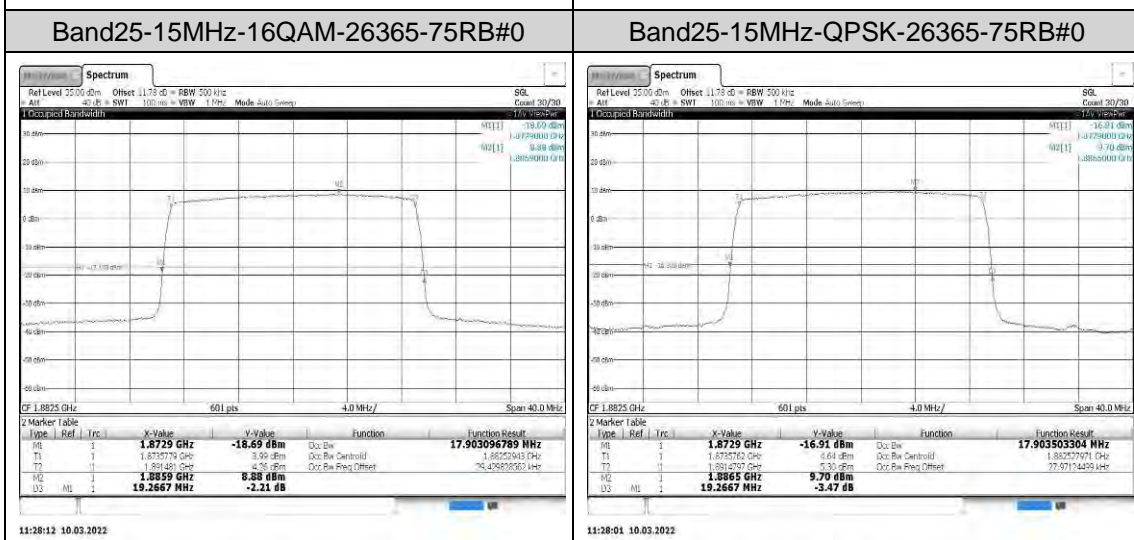

Band26-1.4MHz-QPSK-26915-6RB#0   **Band26-1.4MHz-QPSK-26740-6RB#0**