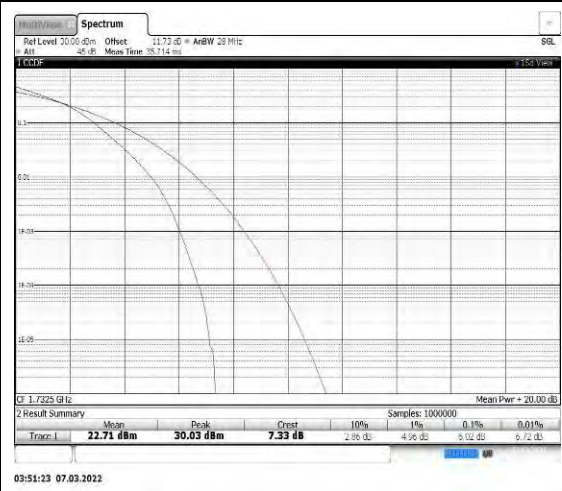

Band4-20MHz-16QAM-20175-100RB#0