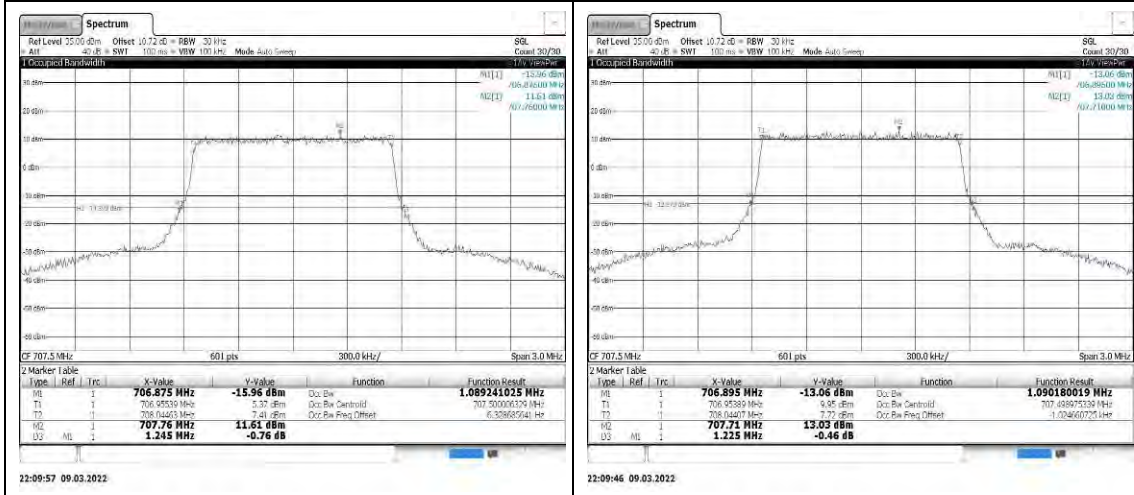

Band12-1.4MHz-16QAM-23095-6RB#0

Band12-1.4MHz-QPSK-23095-6RB#0