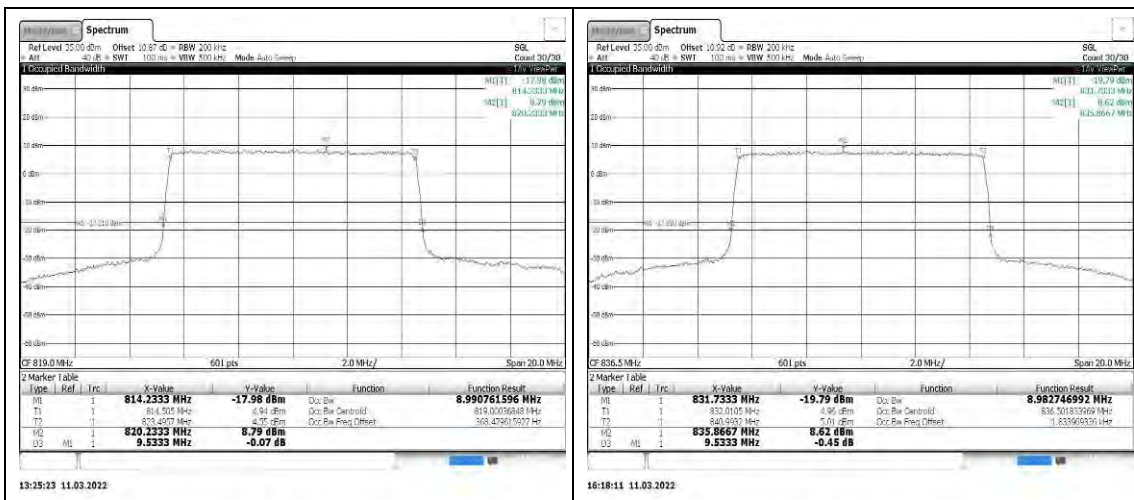

Band38-5MHz-16QAM-38000-25RB#0   **Band38-5MHz-QPSK-38000-25RB#0**