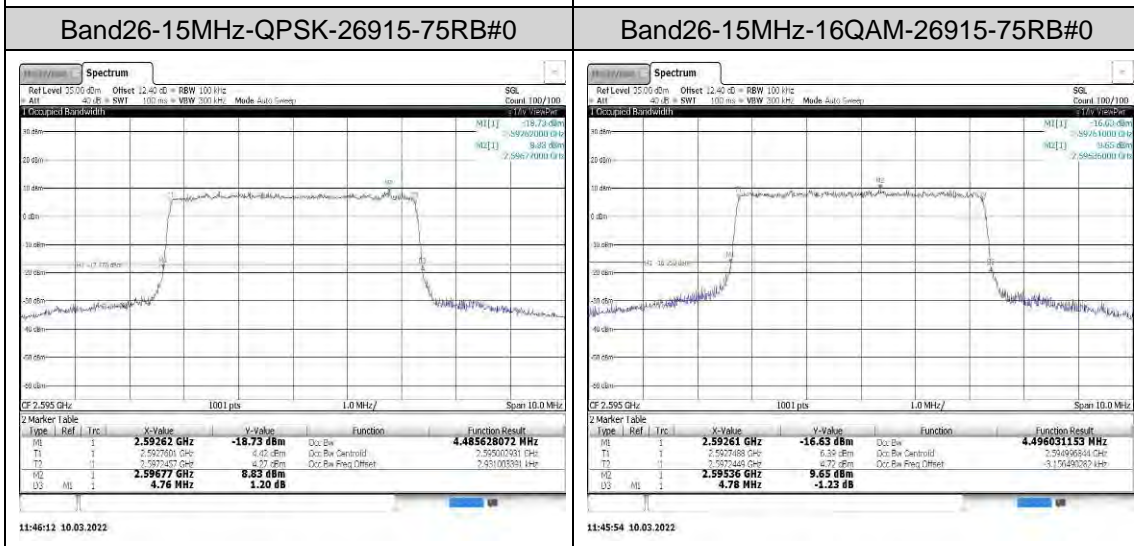

Band38-5MHz-16QAM-38000-25RB#0   **Band38-5MHz-QPSK-38000-25RB#0**