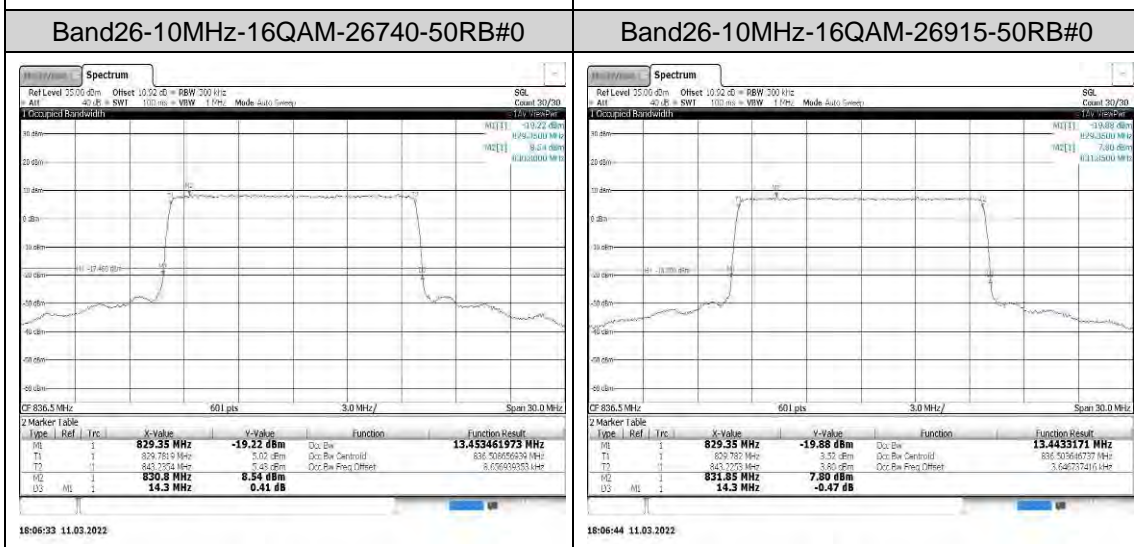

Band38-5MHz-16QAM-38000-25RB#0   **Band38-5MHz-QPSK-38000-25RB#0**