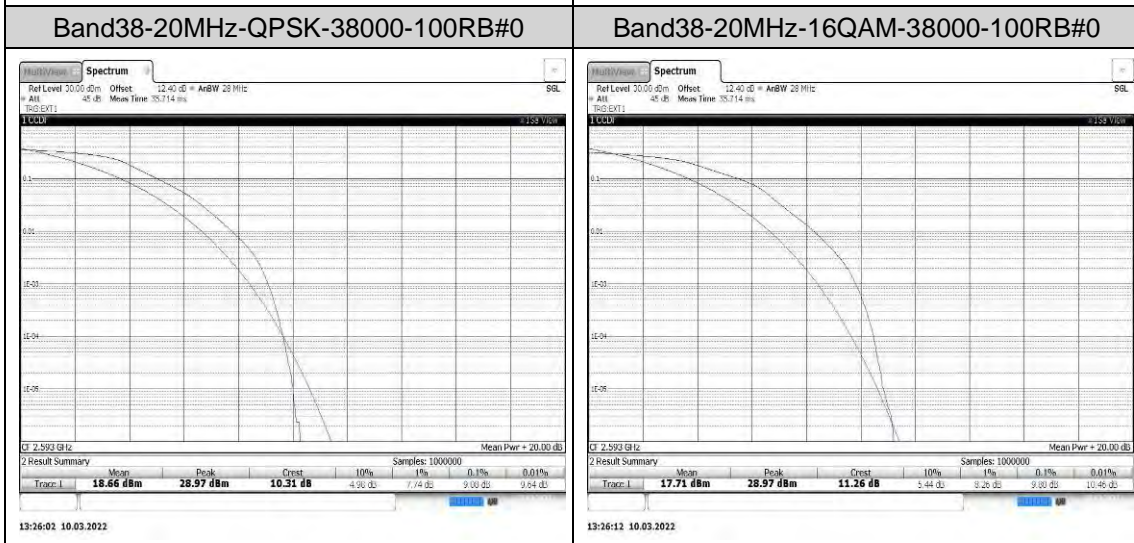

Band4-10MHz-16QAM-20175-50RB#0

Band4-15MHz-QPSK-20175-75RB#0

Band4-15MHz-16QAM-20175-75RB#0

Band4-20MHz-QPSK-20175-100RB#0

Band4-20MHz-16QAM-20175-100RB#0

Appendix C: 26dB Bandwidth and Occupied Bandwidth

Test Result