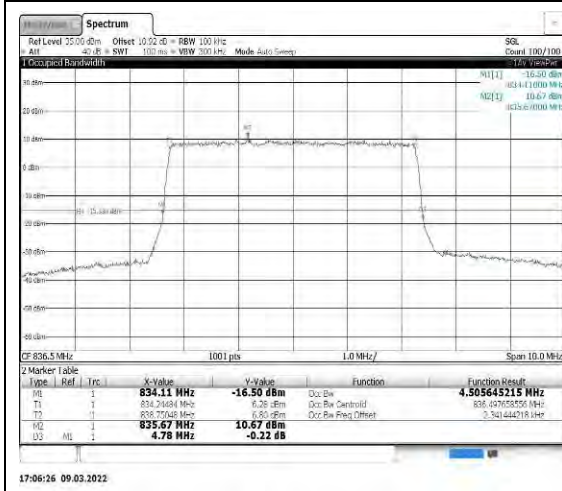

Band5-5MHz-16QAM-20525-25RB#0