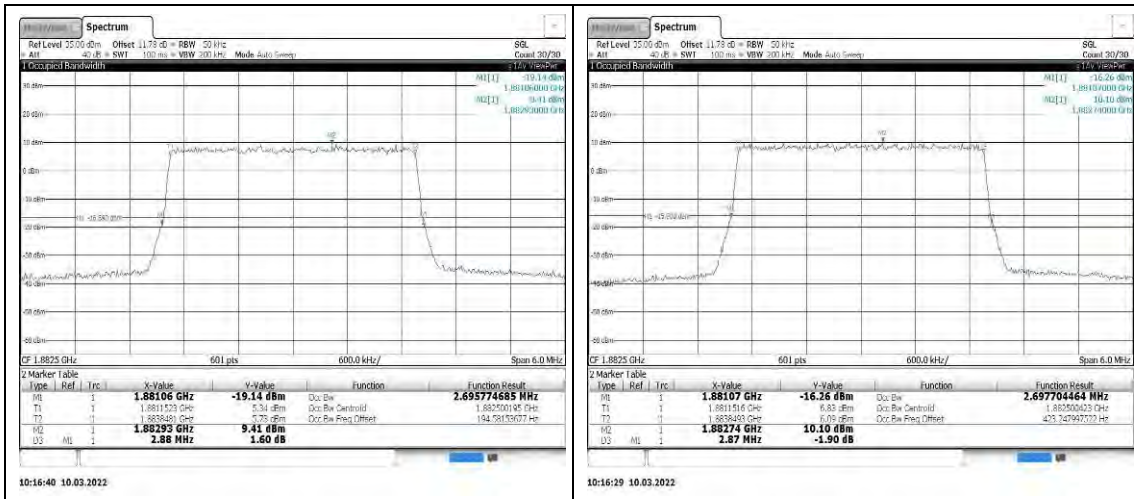

Band25-3MHz-16QAM-26365-15RB#0

Band25-3MHz-QPSK-26365-15RB#0