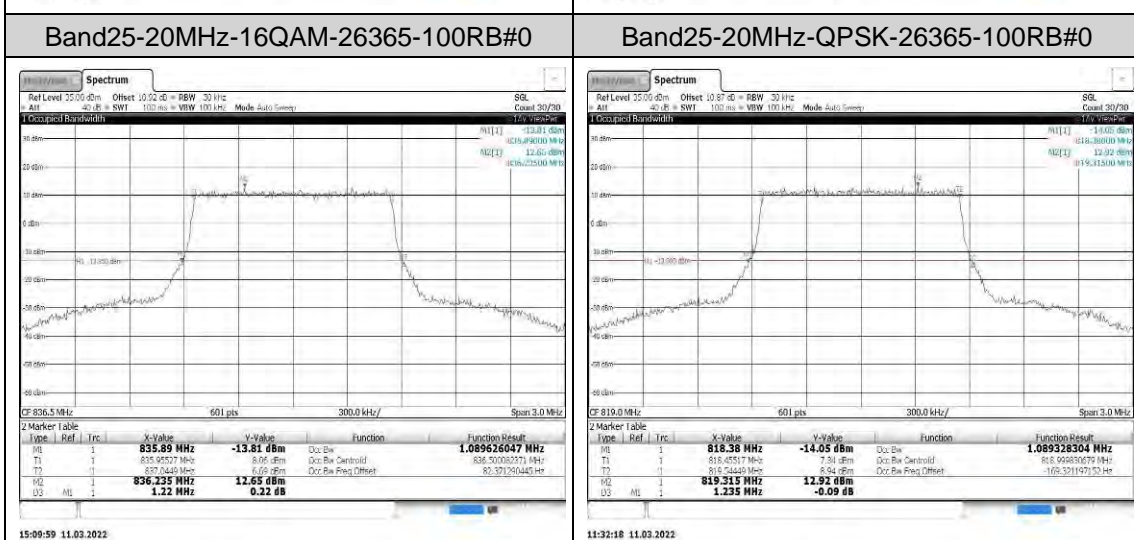

Band26-1.4MHz-QPSK-26915-6RB#0   **Band26-1.4MHz-QPSK-26740-6RB#0**