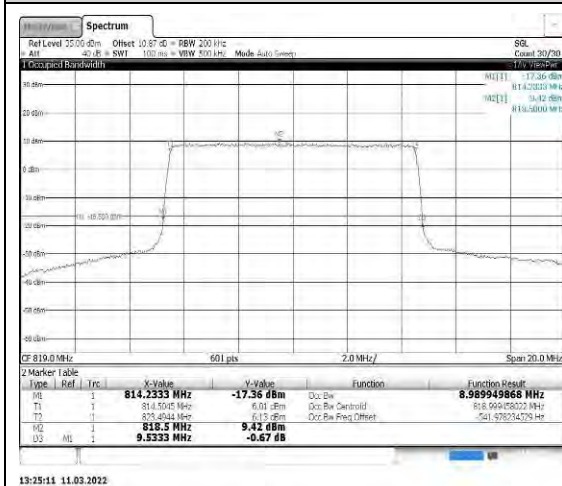

Band26-10MHz-QPSK-26740-50RB#0