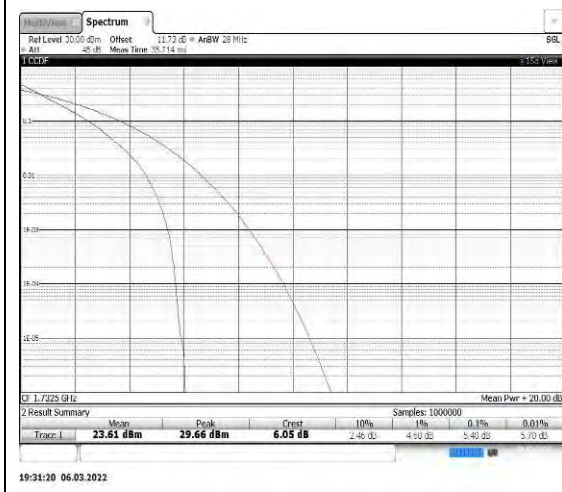

Test Graphs

Band4-1.4MHz-QPSK-20175-6RB#0

Band4-1.4MHz-16QAM-20175-6RB#0

Band4-3MHz-QPSK-20175-15RB#0

Band4-3MHz-16QAM-20175-15RB#0

Band4-5MHz-QPSK-20175-25RB#0

Band4-5MHz-16QAM-20175-25RB#0

Band4-10MHz-QPSK-20175-50RB#0

Band4-10MHz-16QAM-20175-50RB#0

Band4-15MHz-QPSK-20175-75RB#0

Band4-15MHz-16QAM-20175-75RB#0

Band4-20MHz-QPSK-20175-100RB#0

Band4-20MHz-16QAM-20175-100RB#0

Appendix C: 26dB Bandwidth and Occupied Bandwidth

Test Result