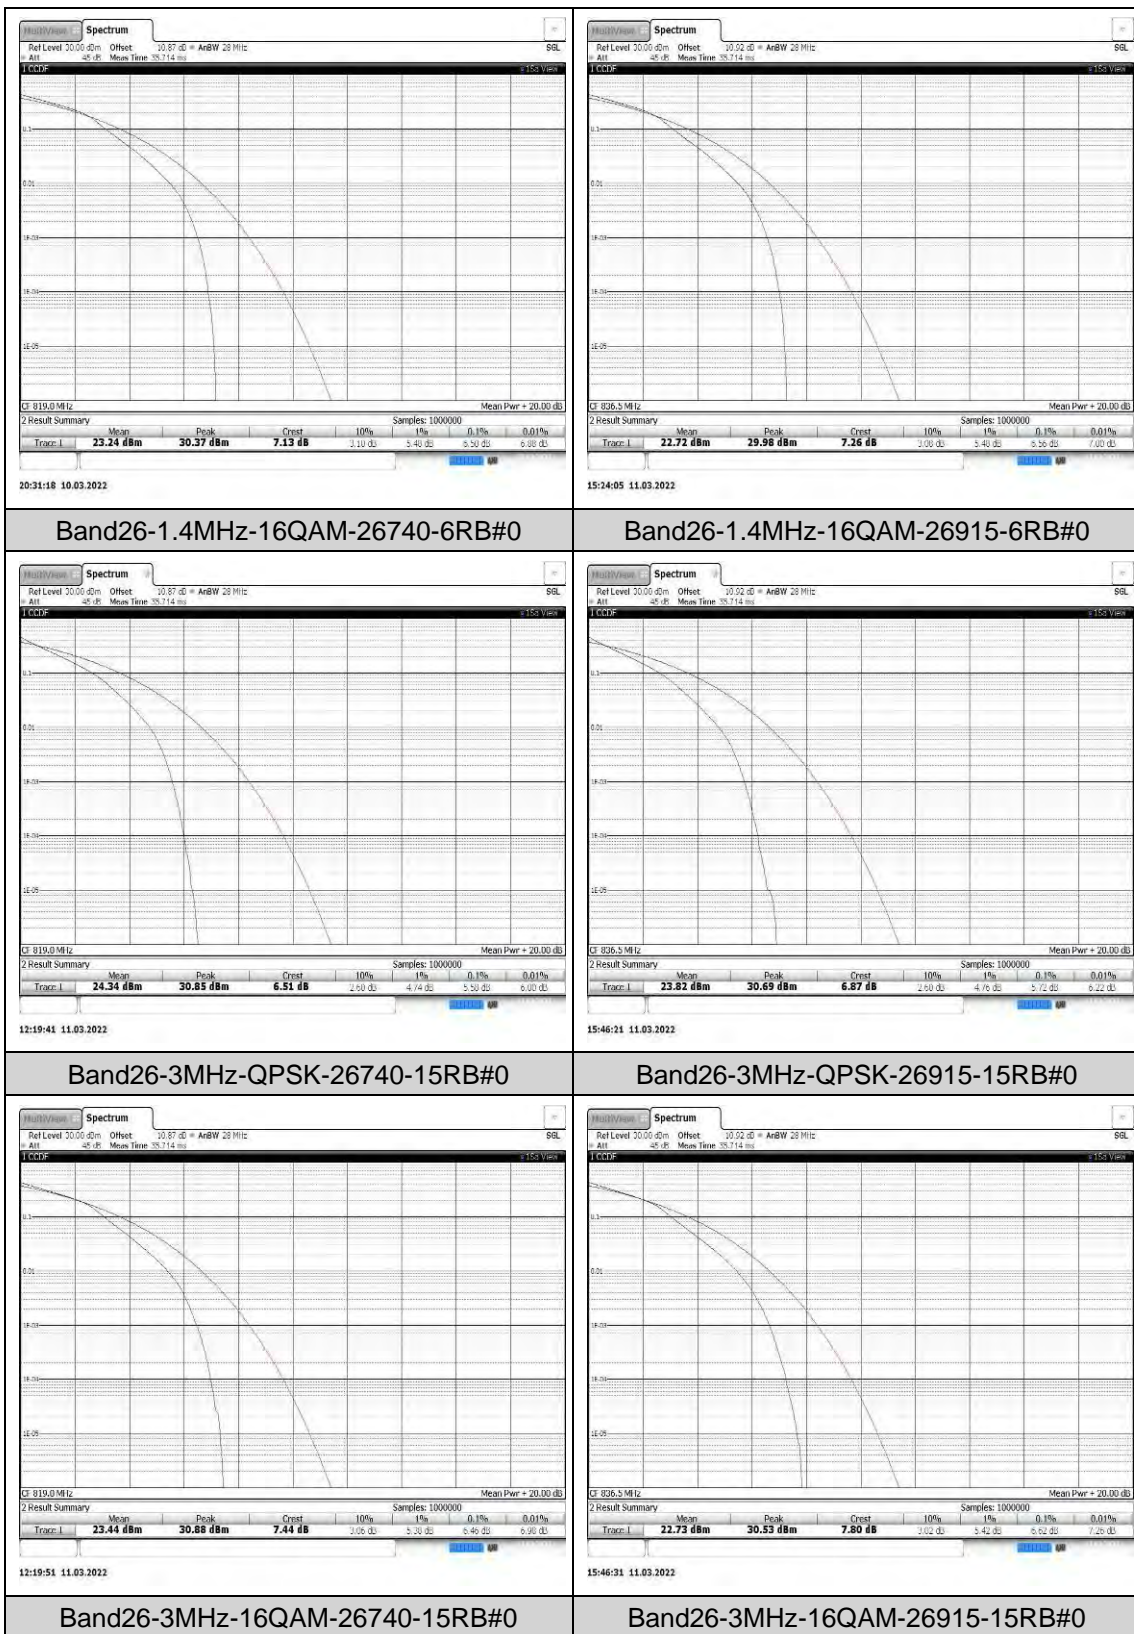

Appendix

REFER REPORT NUMBER: 4790254511-6

Table of Contents

Appendix A: Peak-to-Average Ratio(CCDF).....	3
Test Result.....	3
Test Graphs	6
Appendix B: 26dB Bandwidth and Occupied Bandwidth	23
Test Result.....	23
Test Graphs	26
Appendix C: Band Edge.....	43
Test Result.....	43
Test Graphs	70
Appendix D: Conducted Spurious Emission	127
Test Result.....	127
Test Graphs	141
Appendix E: Frequency Stability	239
Test Result.....	239

Test Graphs

Band4-1.4MHz-QPSK-20175-6RB#0

Band4-1.4MHz-16QAM-20175-6RB#0

Band4-3MHz-QPSK-20175-15RB#0

Band4-3MHz-16QAM-20175-15RB#0

Band4-5MHz-QPSK-20175-25RB#0

Band4-5MHz-16QAM-20175-25RB#0

Band4-10MHz-QPSK-20175-50RB#0

Band4-10MHz-16QAM-20175-50RB#0

Band4-15MHz-QPSK-20175-75RB#0

Band4-15MHz-16QAM-20175-75RB#0

Band4-20MHz-QPSK-20175-100RB#0

Band4-20MHz-16QAM-20175-100RB#0

Appendix C: 26dB Bandwidth and Occupied Bandwidth

Test Result