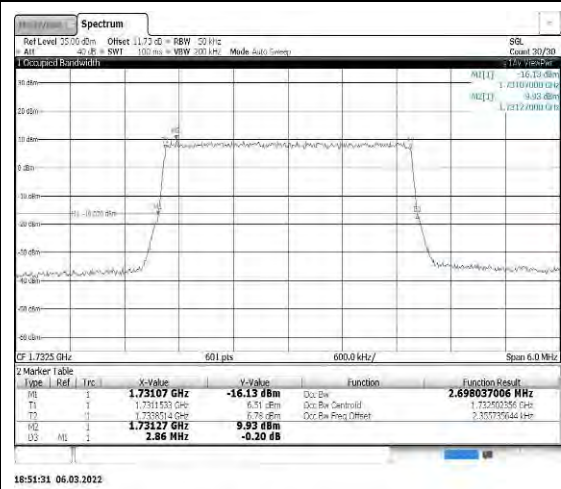

Band4-3MHz-QPSK-20175-15RB#0