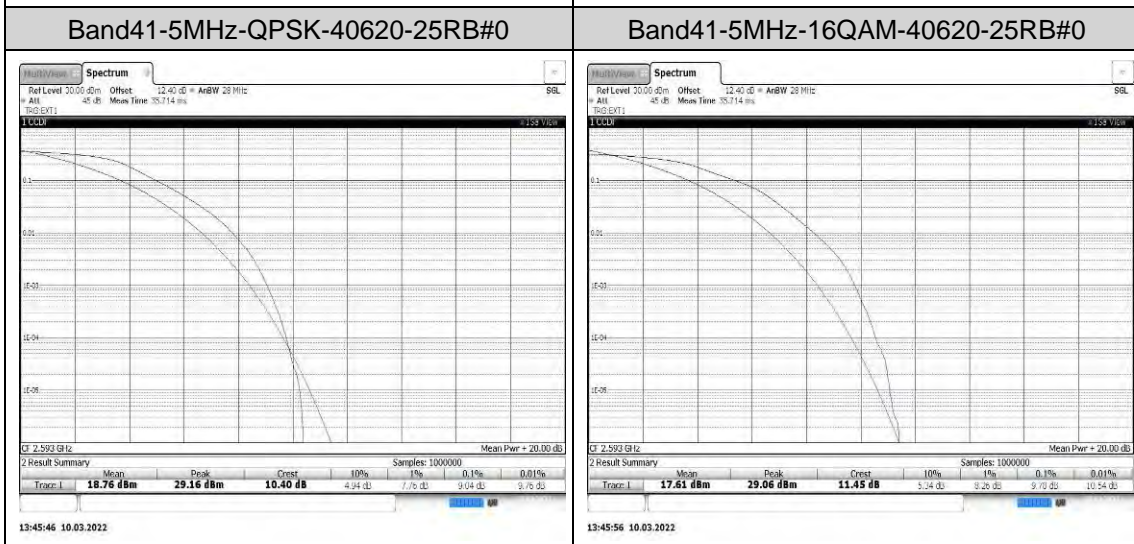

Band4-10MHz-16QAM-20175-50RB#0

Band4-15MHz-QPSK-20175-75RB#0

Band4-15MHz-16QAM-20175-75RB#0

Band4-20MHz-QPSK-20175-100RB#0

Band4-20MHz-16QAM-20175-100RB#0

Appendix C: 26dB Bandwidth and Occupied Bandwidth

Test Result