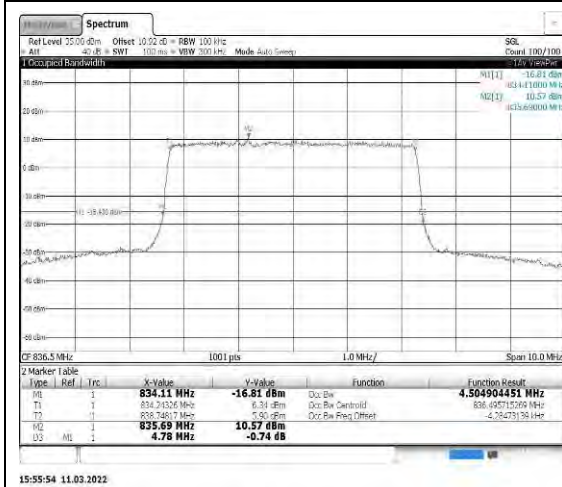

Band26-5MHz-16QAM-26915-25RB#0