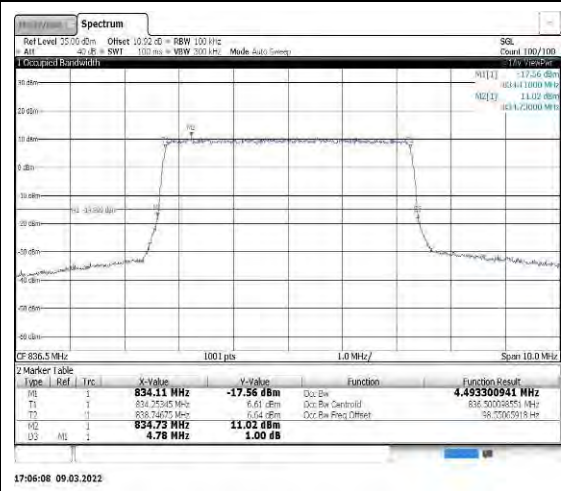

Band5-5MHz-QPSK-20525-25RB#0