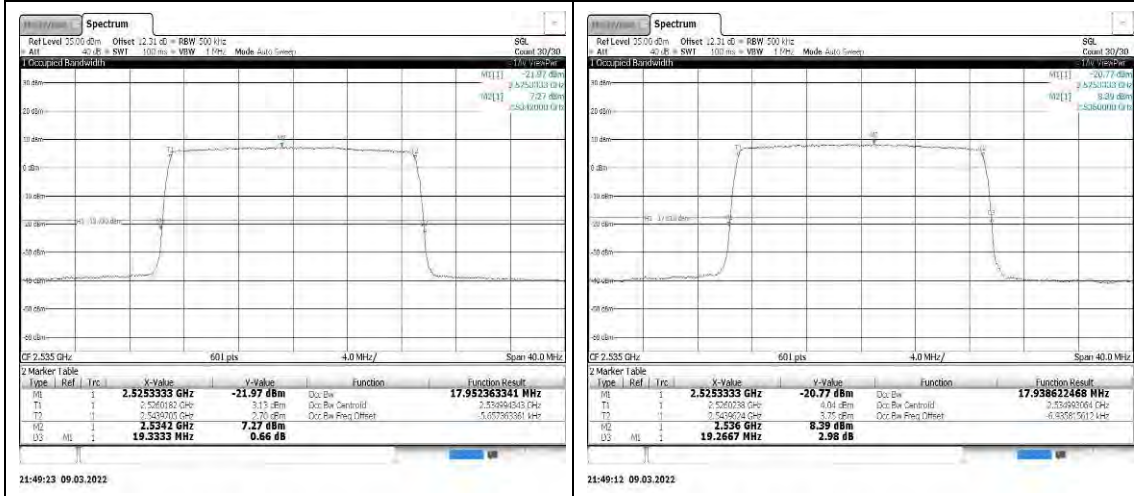

Band7-20MHz-16QAM-21100-100RB#0

Band7-20MHz-QPSK-21100-100RB#0