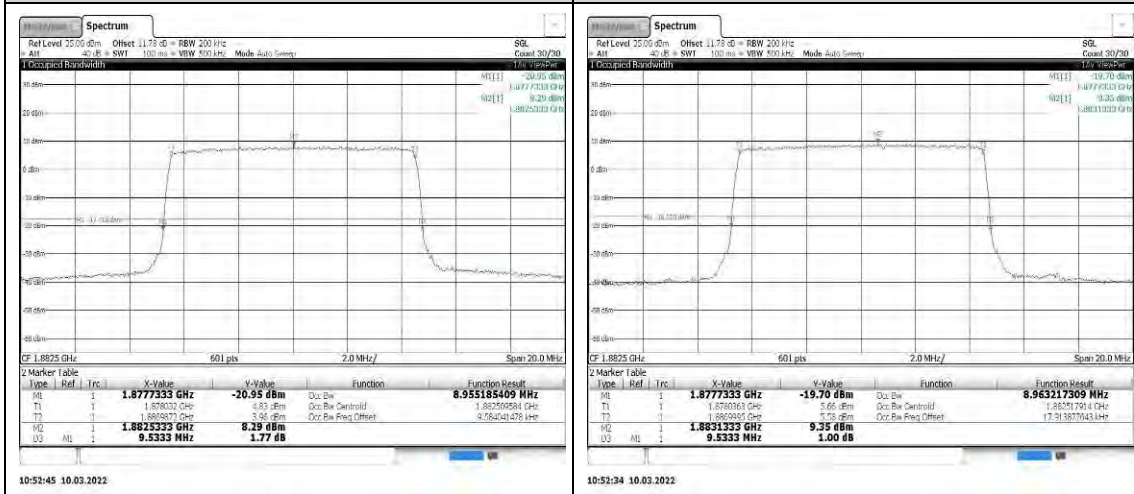

Band25-10MHz-16QAM-26365-50RB#0

Band25-10MHz-QPSK-26365-50RB#0