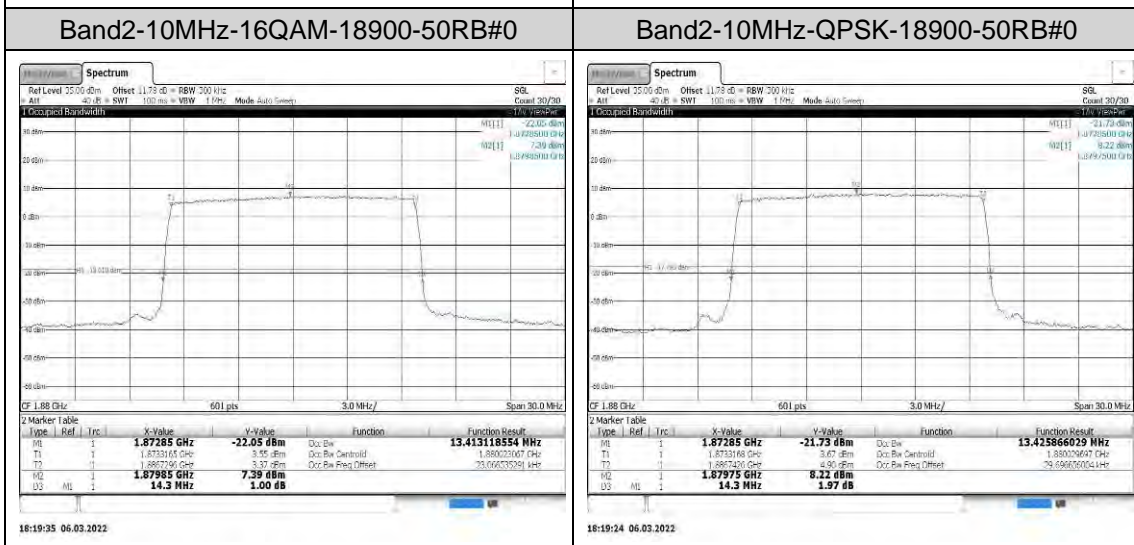

Appendix

REFER REPORT NUMBER: 4790254511-6

Table of Contents

Appendix A: Peak-to-Average Ratio(CCDF).....	3
Test Result.....	3
Test Graphs	6
Appendix B: 26dB Bandwidth and Occupied Bandwidth	23
Test Result.....	23
Test Graphs	26
Appendix C: Band Edge.....	43
Test Result.....	43
Test Graphs	70
Appendix D: Conducted Spurious Emission	127
Test Result.....	127
Test Graphs	141
Appendix E: Frequency Stability	239
Test Result.....	239

Test Graphs

Band2-1.4MHz-16QAM-18900-6RB#0

Band2-1.4MHz-QPSK-18900-6RB#0

Band2-3MHz-16QAM-18900-15RB#0

Band2-3MHz-QPSK-18900-15RB#0

Band2-5MHz-16QAM-18900-25RB#0

Band2-5MHz-QPSK-18900-25RB#0

Band2-20MHz-16QAM-18900-100RB#0 **Band2-20MHz-QPSK-18900-100RB#0**