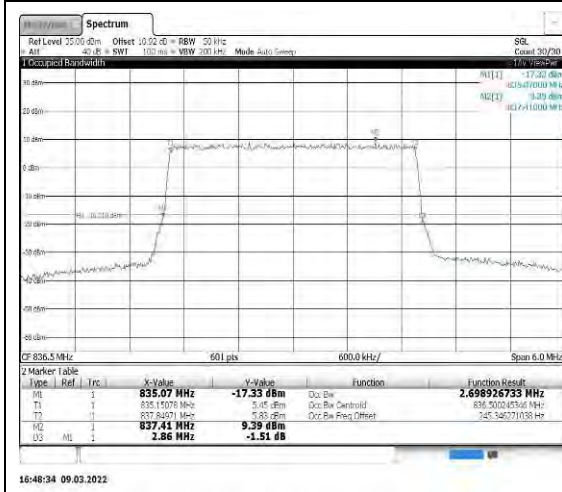

Band5-3MHz-16QAM-20525-15RB#0