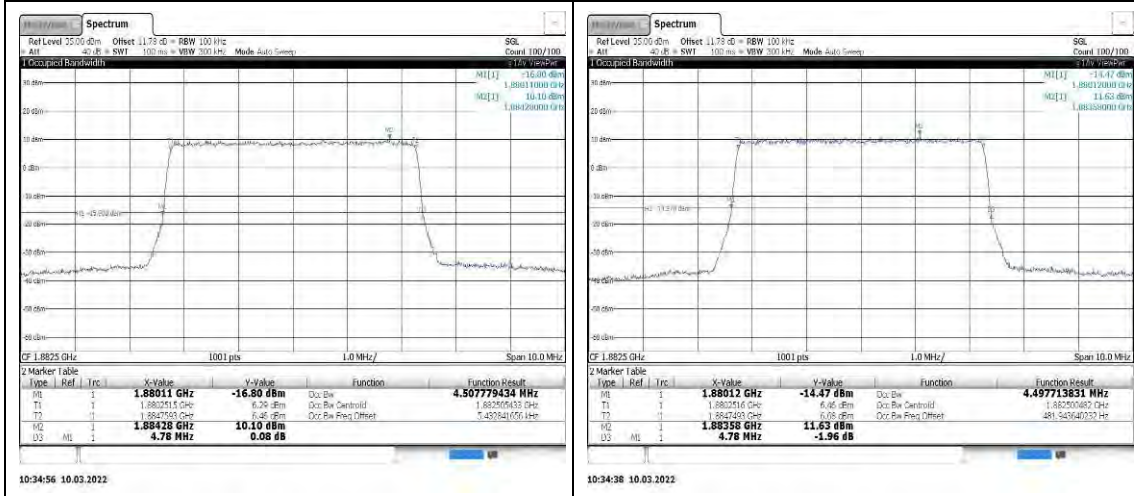

Band25-5MHz-16QAM-26365-25RB#0

Band25-5MHz-QPSK-26365-25RB#0

Band25-10MHz-QPSK-26640-50RB#0

Band25-5MHz-16QAM-26665-25RB#0