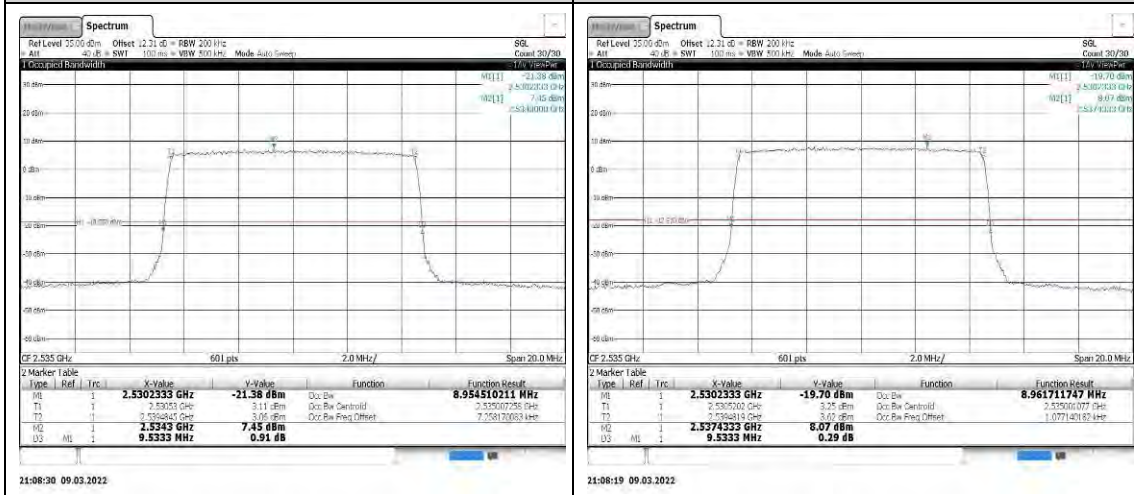

Band7-10MHz-16QAM-21100-50RB#0

Band7-10MHz-QPSK-21100-50RB#0