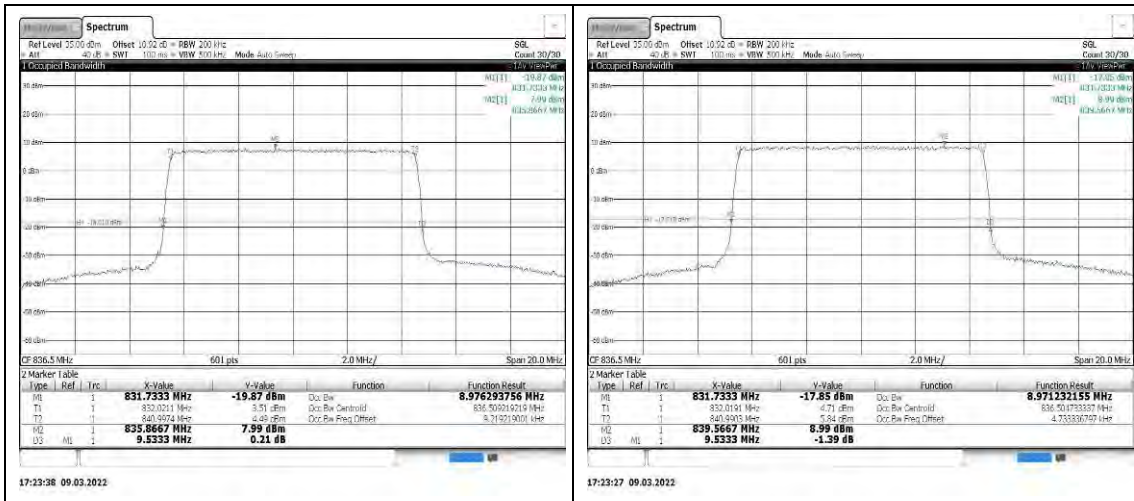

Band5-10MHz-16QAM-20525-50RB#0

Band5-10MHz-QPSK-20525-50RB#0