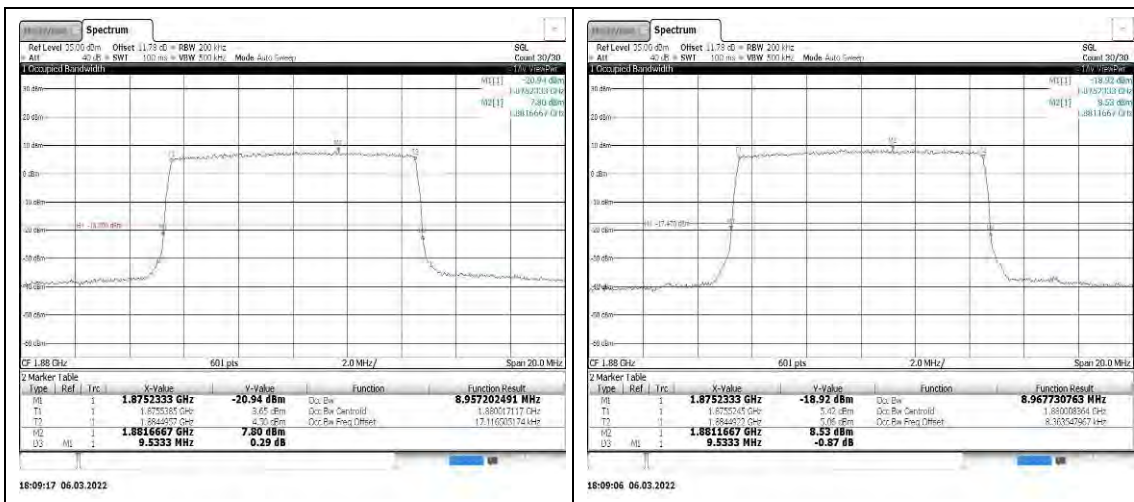

Band2-20MHz-16QAM-18900-100RB#0   **Band2-20MHz-QPSK-18900-100RB#0**