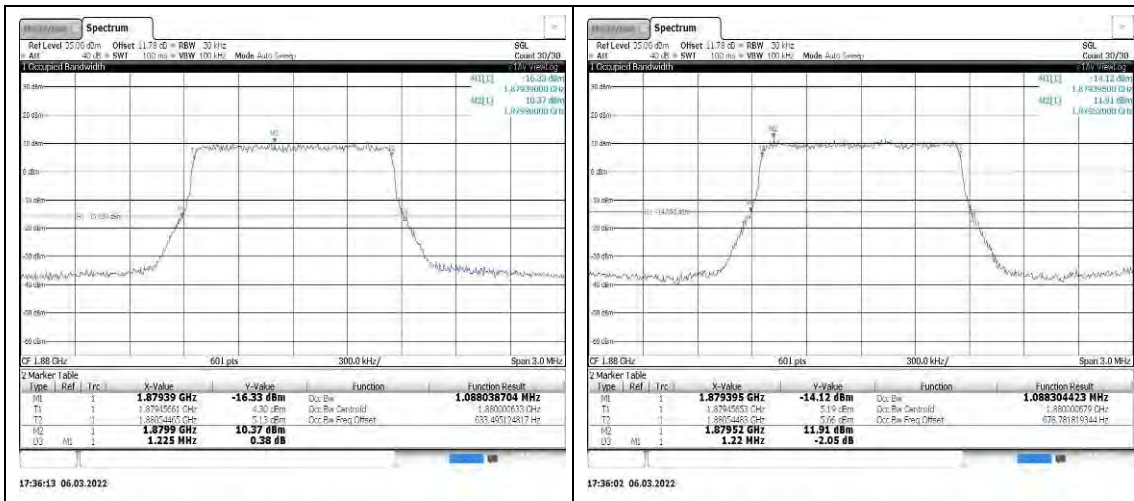

Test Graphs

Band2-1.4MHz-16QAM-18900-6RB#0

Band2-1.4MHz-QPSK-18900-6RB#0