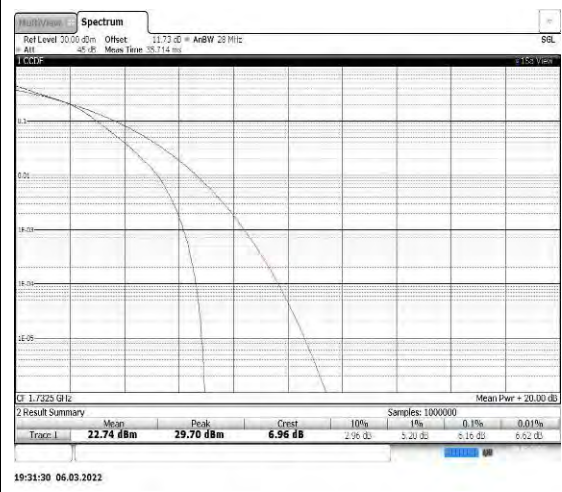

Band4-15MHz-16QAM-20175-75RB#0