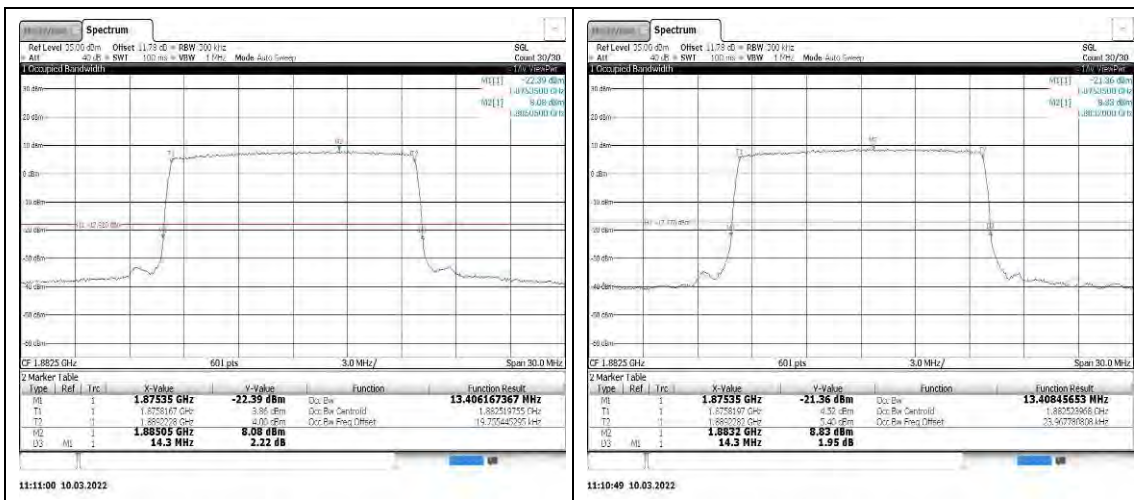

Band26-1.4MHz-QPSK-26915-6RB#0   **Band26-1.4MHz-QPSK-26740-6RB#0**