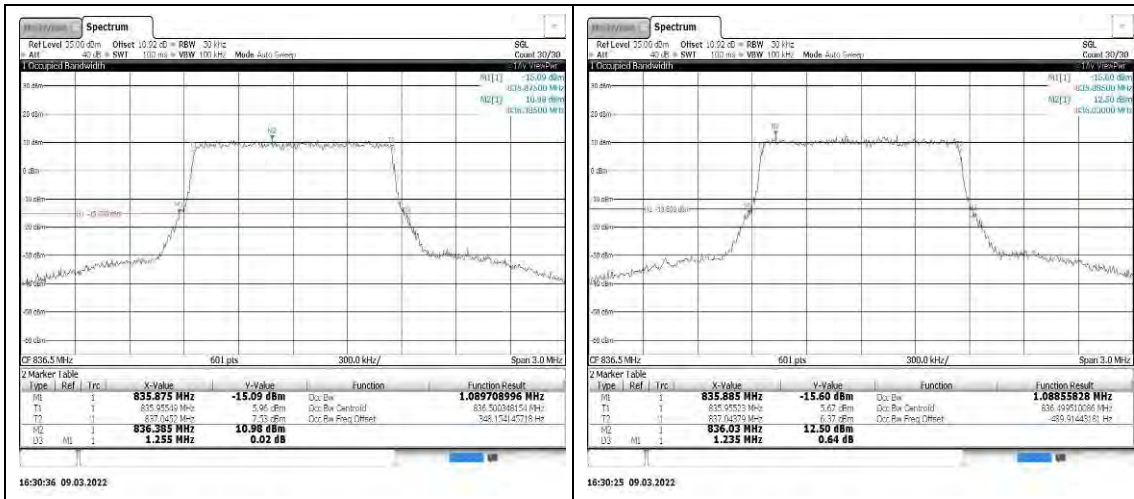

Band5-1.4MHz-16QAM-20525-6RB#0

Band5-1.4MHz-QPSK-20525-6RB#0