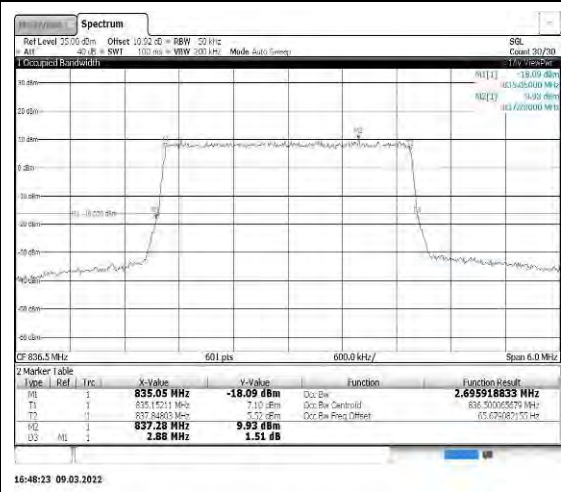

Band5-3MHz-QPSK-20525-15RB#0