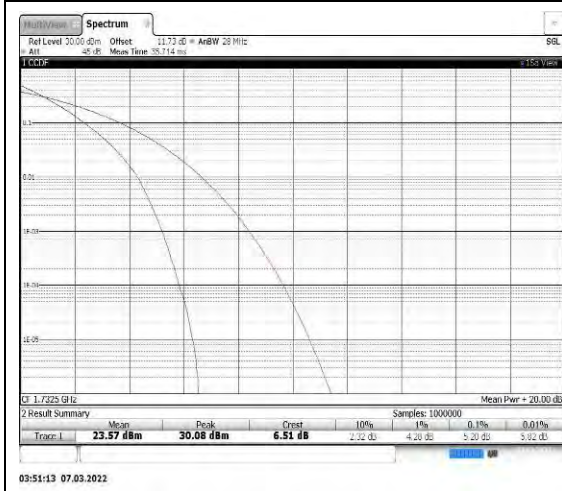

Band4-20MHz-QPSK-20175-100RB#0