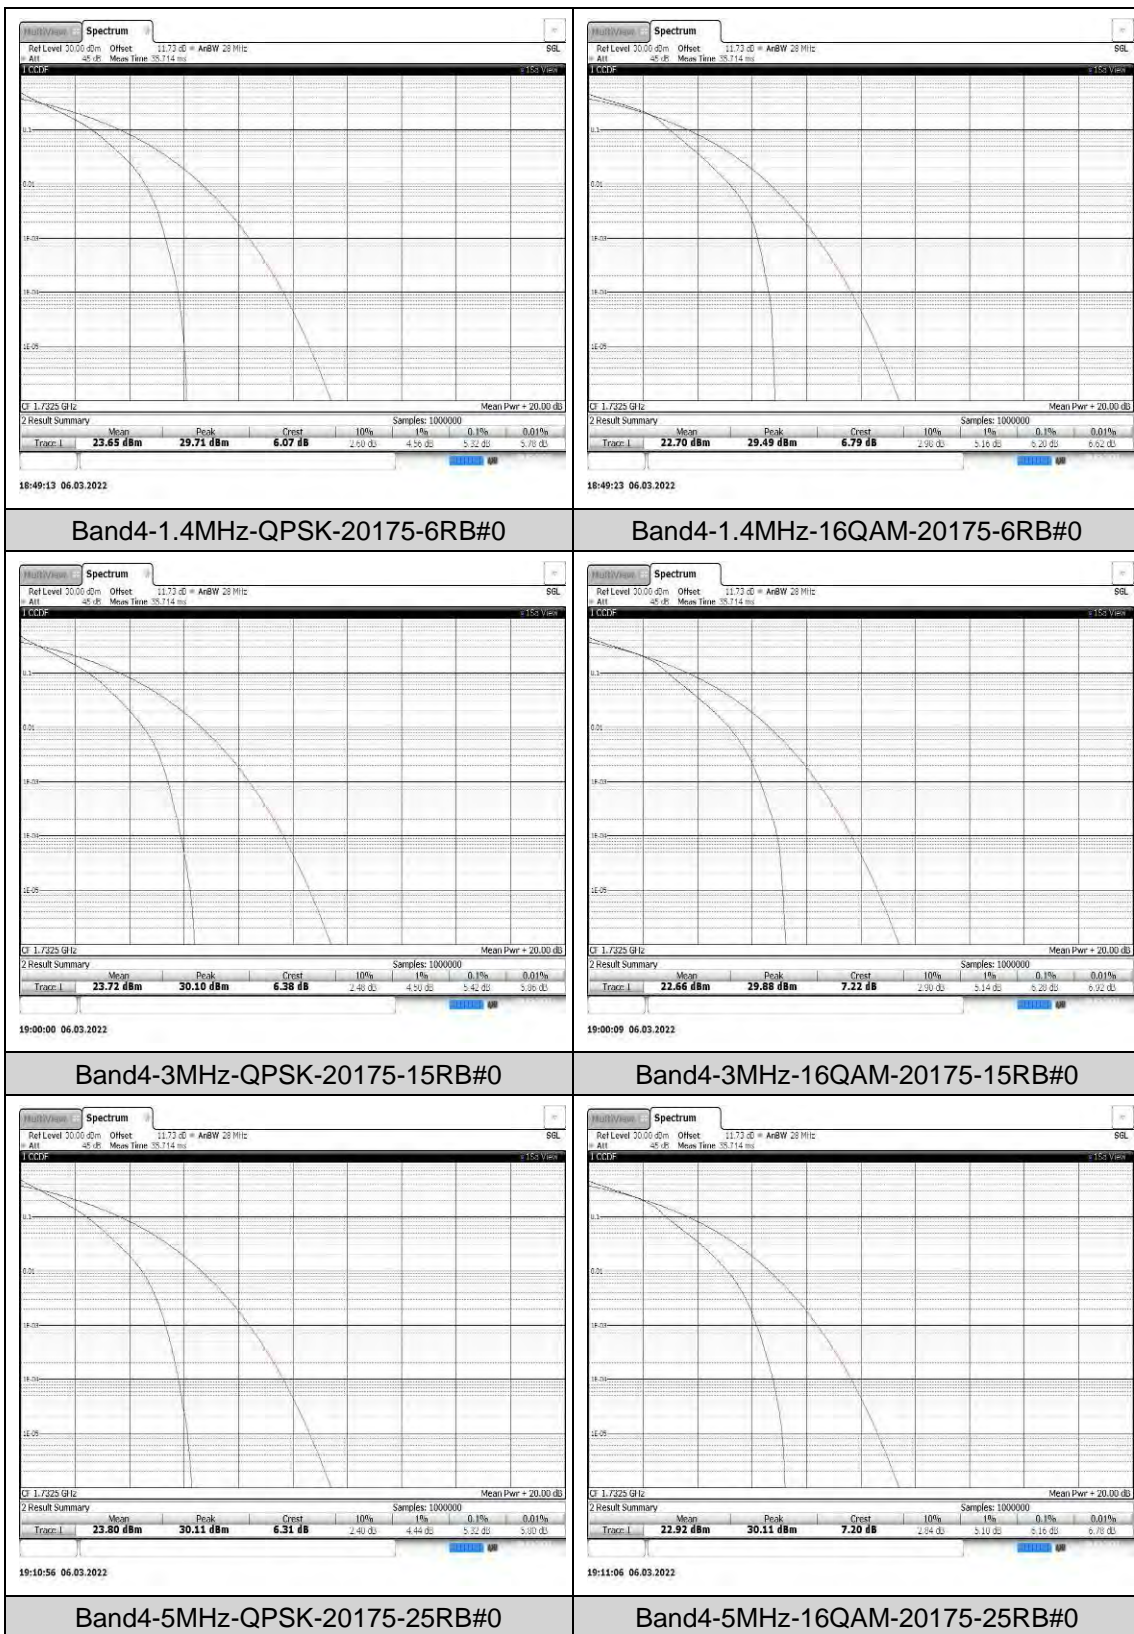

Band4-1.4MHz-QPSK-20175-6RB#0

Band4-1.4MHz-16QAM-20175-6RB#0

Band4-3MHz-QPSK-20175-15RB#0

Band4-3MHz-16QAM-20175-15RB#0

Band4-5MHz-QPSK-20175-25RB#0

Band4-5MHz-16QAM-20175-25RB#0