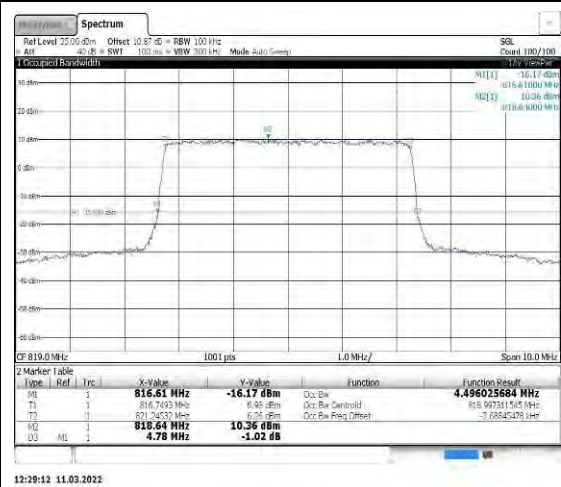

Band26-5MHz-16QAM-26740-25RB#0