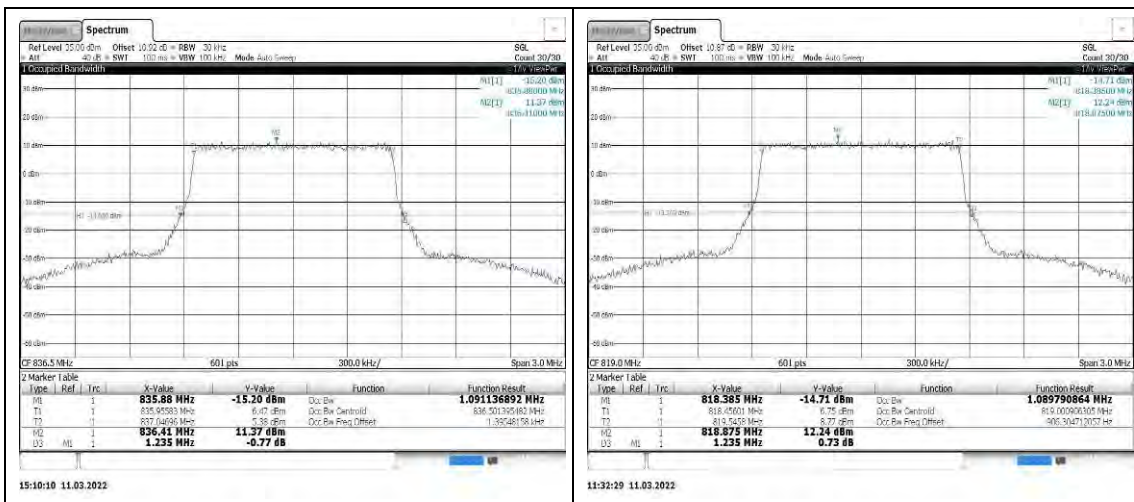

Band 26-3MHz-16QAM-26915-15RB#0   Band 26-3MHz-16QAM-26740-15RB#0