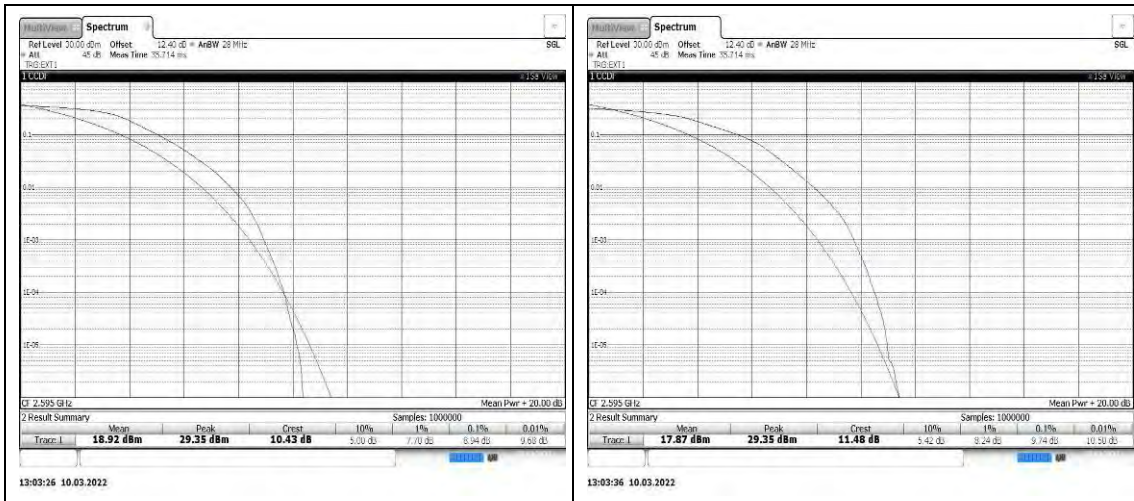

Band4-10MHz-16QAM-20175-50RB#0

Band4-15MHz-QPSK-20175-75RB#0

Band4-15MHz-16QAM-20175-75RB#0

Band4-20MHz-QPSK-20175-100RB#0

Band4-20MHz-16QAM-20175-100RB#0

Appendix C: 26dB Bandwidth and Occupied Bandwidth

Test Result