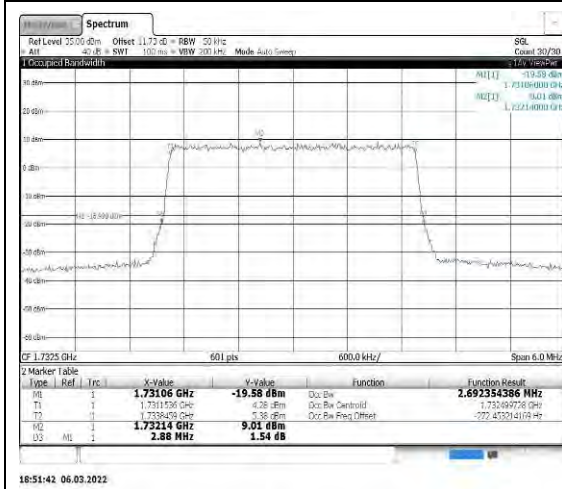

Band4-3MHz-16QAM-20175-15RB#0