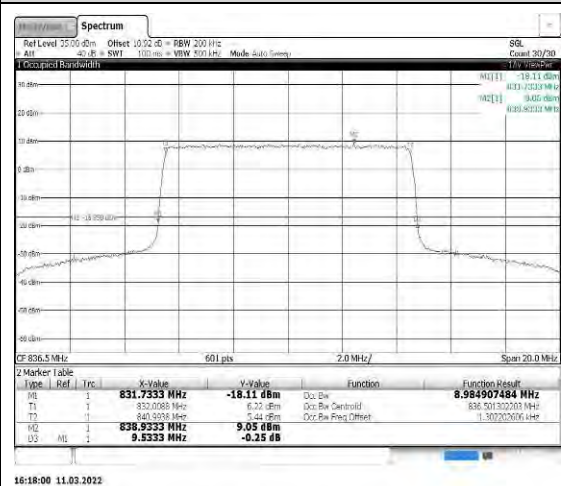

Band26-10MHz-QPSK-26915-50RB#0