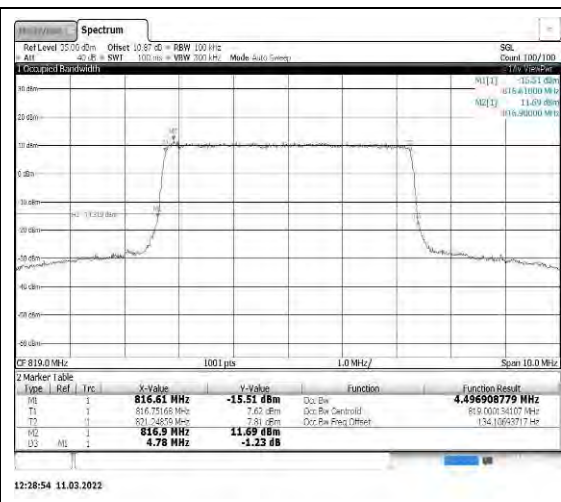

Band26-5MHz-QPSK-26740-25RB#0