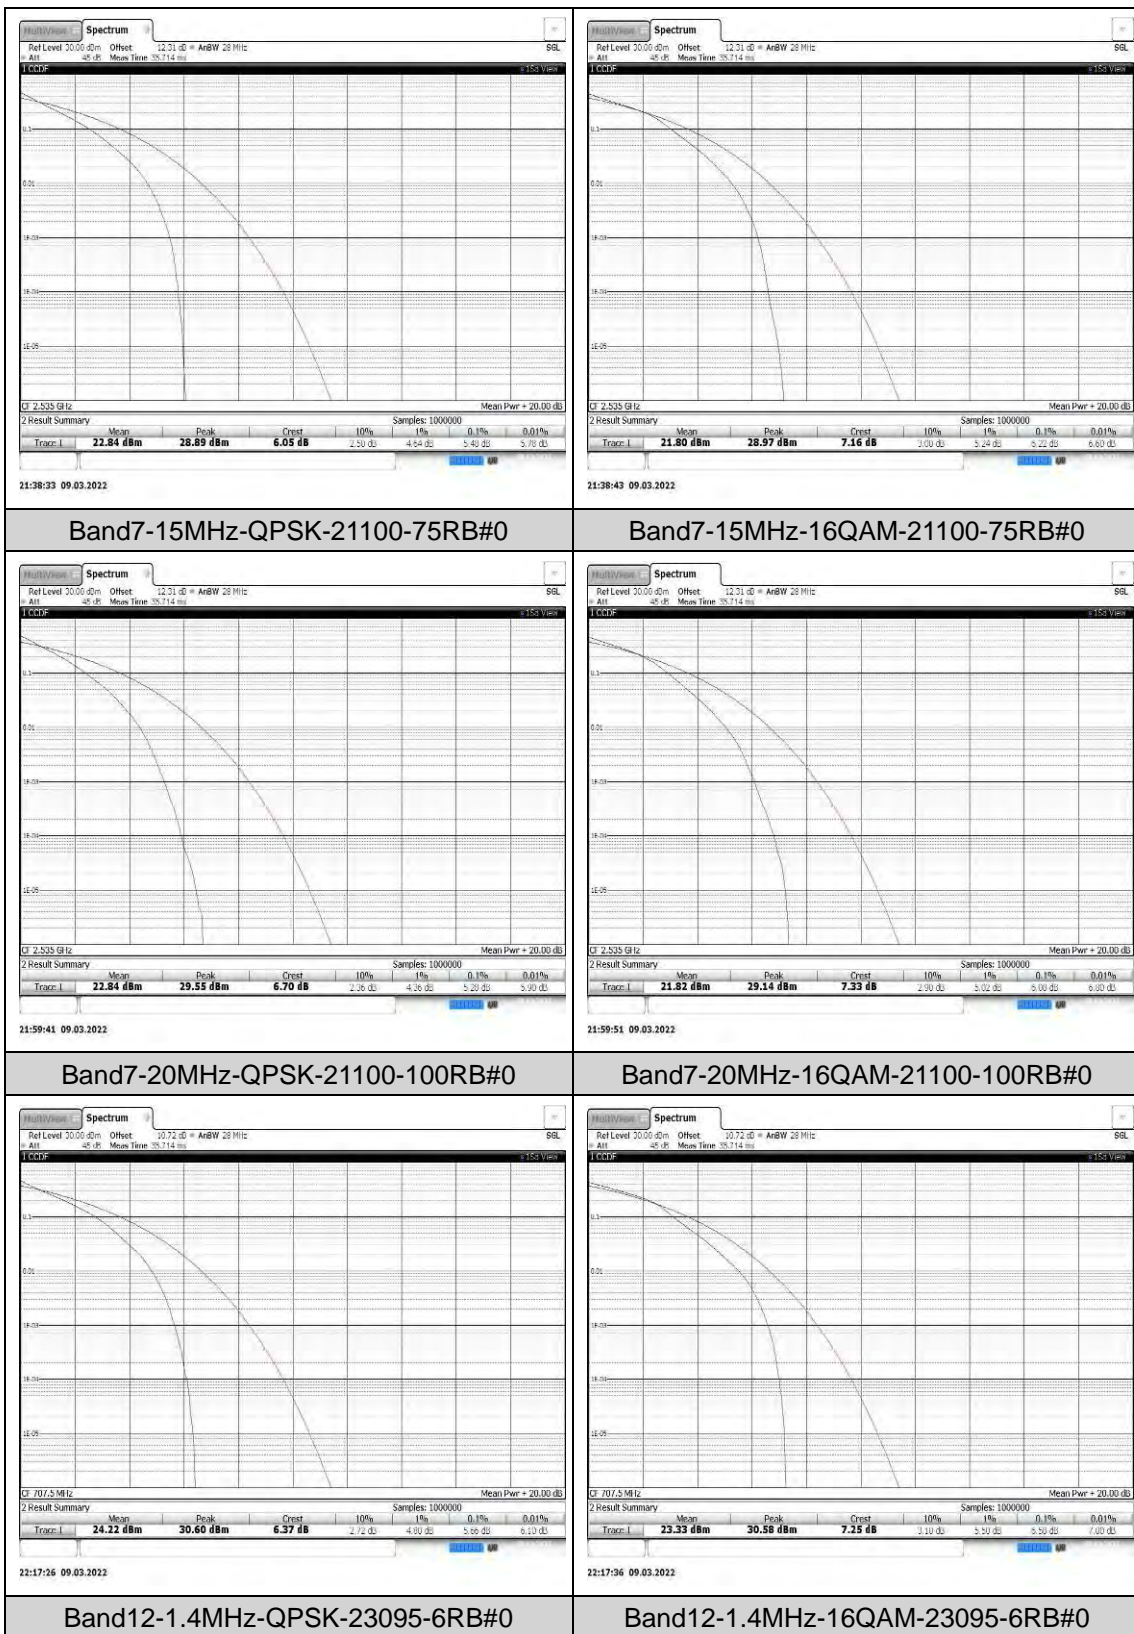

Appendix

REFER REPORT NUMBER: 4790254511-6

Table of Contents

Appendix A: Peak-to-Average Ratio(CCDF).....	3
Test Result.....	3
Test Graphs	6
Appendix B: 26dB Bandwidth and Occupied Bandwidth	23
Test Result.....	23
Test Graphs	26
Appendix C: Band Edge.....	43
Test Result.....	43
Test Graphs	70
Appendix D: Conducted Spurious Emission	127
Test Result.....	127
Test Graphs	141
Appendix E: Frequency Stability	239
Test Result.....	239

Test Graphs

Band4-1.4MHz-QPSK-20175-6RB#0

Band4-1.4MHz-16QAM-20175-6RB#0

Band4-3MHz-QPSK-20175-15RB#0

Band4-3MHz-16QAM-20175-15RB#0

Band4-5MHz-QPSK-20175-25RB#0

Band4-5MHz-16QAM-20175-25RB#0

Band4-10MHz-QPSK-20175-50RB#0

Band4-10MHz-16QAM-20175-50RB#0

Band4-15MHz-QPSK-20175-75RB#0

Band4-15MHz-16QAM-20175-75RB#0

Band4-20MHz-QPSK-20175-100RB#0

Band4-20MHz-16QAM-20175-100RB#0

Appendix C: 26dB Bandwidth and Occupied Bandwidth

Test Result