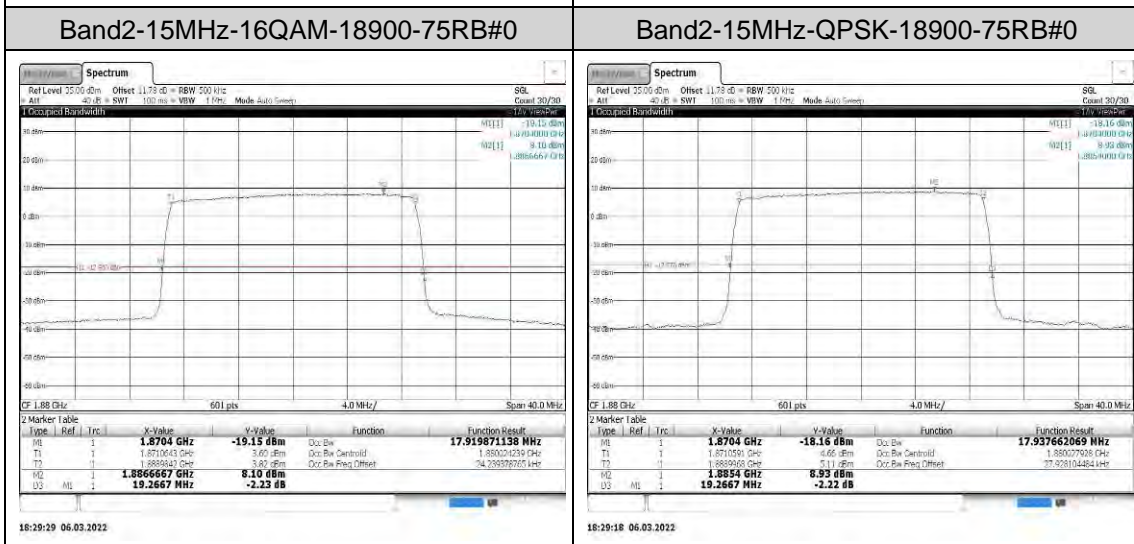

Appendix

REFER REPORT NUMBER: 4790254511-6

Table of Contents

Appendix A: Peak-to-Average Ratio(CCDF).....	3
Test Result.....	3
Test Graphs	6
Appendix B: 26dB Bandwidth and Occupied Bandwidth	23
Test Result.....	23
Test Graphs	26
Appendix C: Band Edge.....	43
Test Result.....	43
Test Graphs	70
Appendix D: Conducted Spurious Emission	127
Test Result.....	127
Test Graphs	141
Appendix E: Frequency Stability	239
Test Result.....	239

Test Graphs

Band2-1.4MHz-16QAM-18900-6RB#0

Band2-1.4MHz-QPSK-18900-6RB#0

Band2-3MHz-16QAM-18900-15RB#0

Band2-3MHz-QPSK-18900-15RB#0

Band2-5MHz-16QAM-18900-25RB#0

Band2-5MHz-QPSK-18900-25RB#0

Band2-20MHz-16QAM-18900-100RB#0 **Band2-20MHz-QPSK-18900-100RB#0**