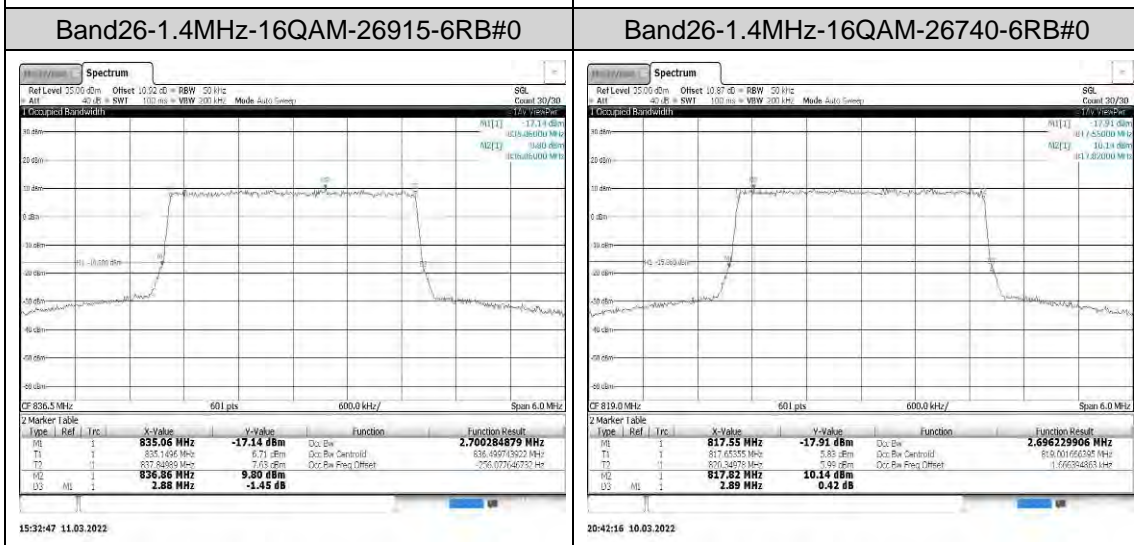

Band 26-3MHz-16QAM-26915-15RB#0   Band 26-3MHz-16QAM-26740-15RB#0