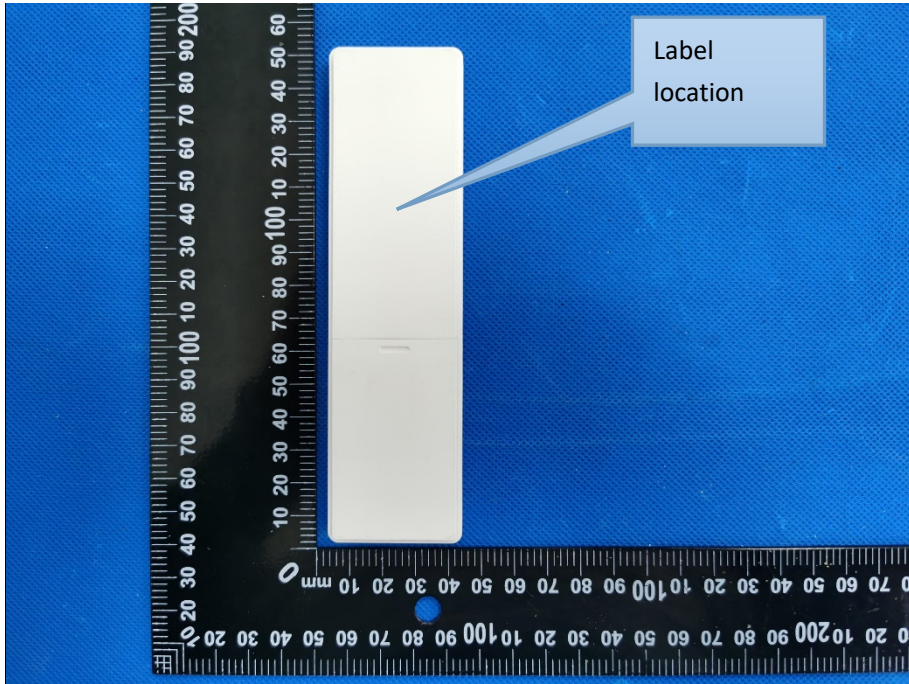

# Label & label location

20mm\*10mm

FCC ID:2A45I-D33102