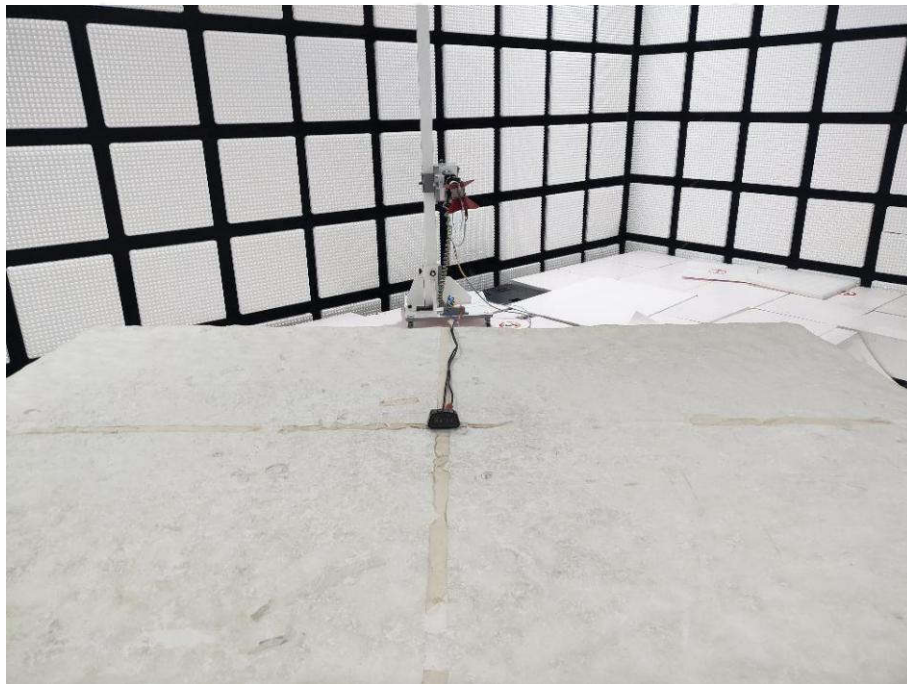

PHOTOGRAPHS OF TEST SETUP

Test Model No.: CV234

Radiated spurious emission Test Setup-1(Below 1GHz)

Radiated spurious emission Test Setup-1(Below 1GHz)

**Radiated spurious emission Test Setup-3(Above 1GHz)
There are absorbing materials under the ground.**