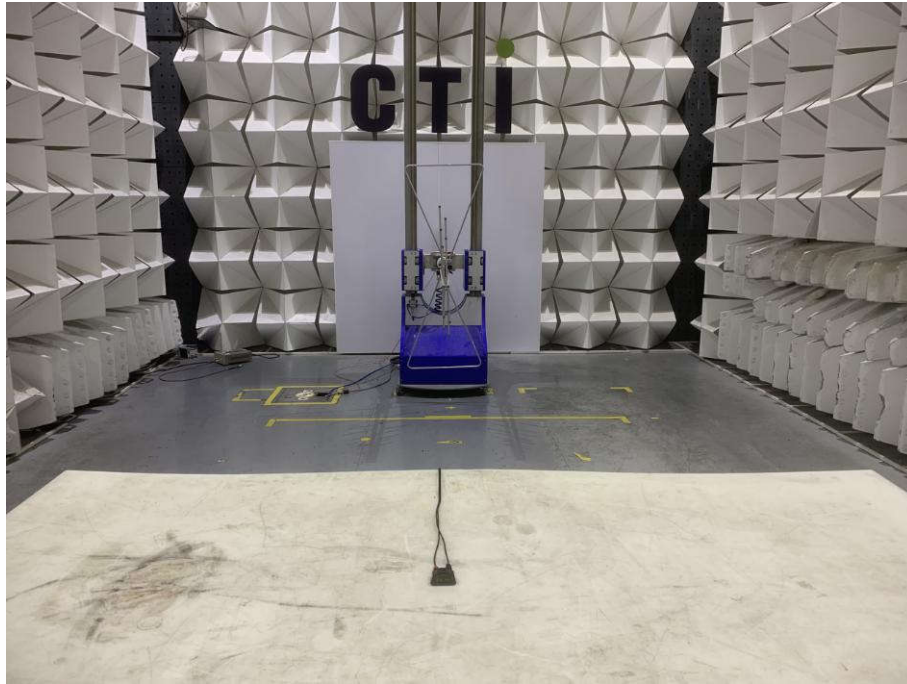

PHOTOGRAPHS OF TEST SETUP

Test Model No.: CV234

Radiated spurious emission Test Setup-1(Below 1GHz)

Radiated spurious emission Test Setup-1(Below 1GHz)

**Radiated spurious emission Test Setup-3(Above 1GHz)
There are absorbing materials under the ground.**