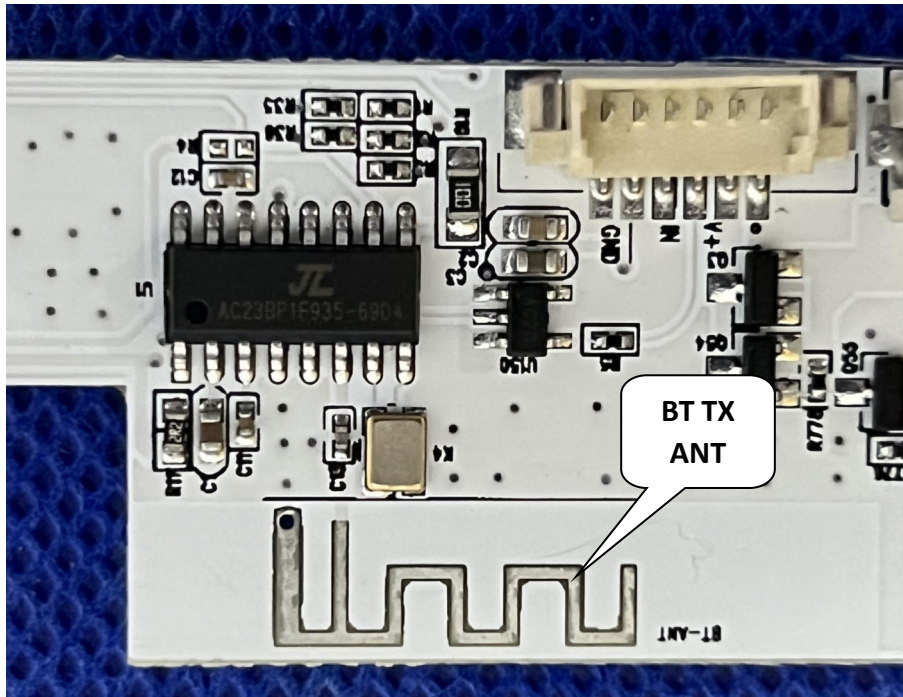

EUT PHOTO(Internal Photos)

Test Mode: WRNL20

***** END OF REPORT *****