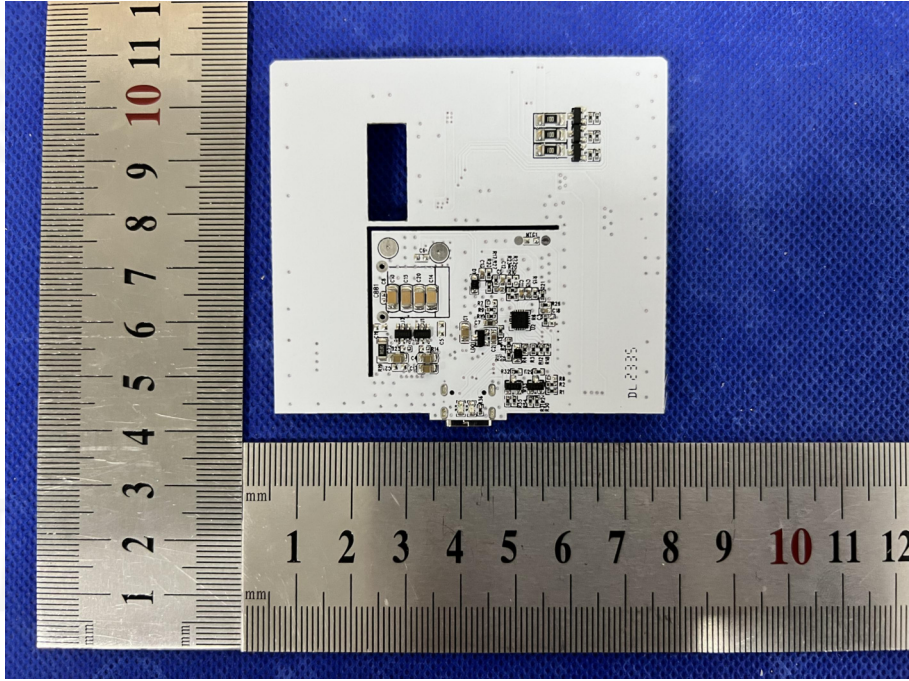

EUT PHOTO(Internal Photos)

Test Mode: WRNL20

***** END OF REPORT *****