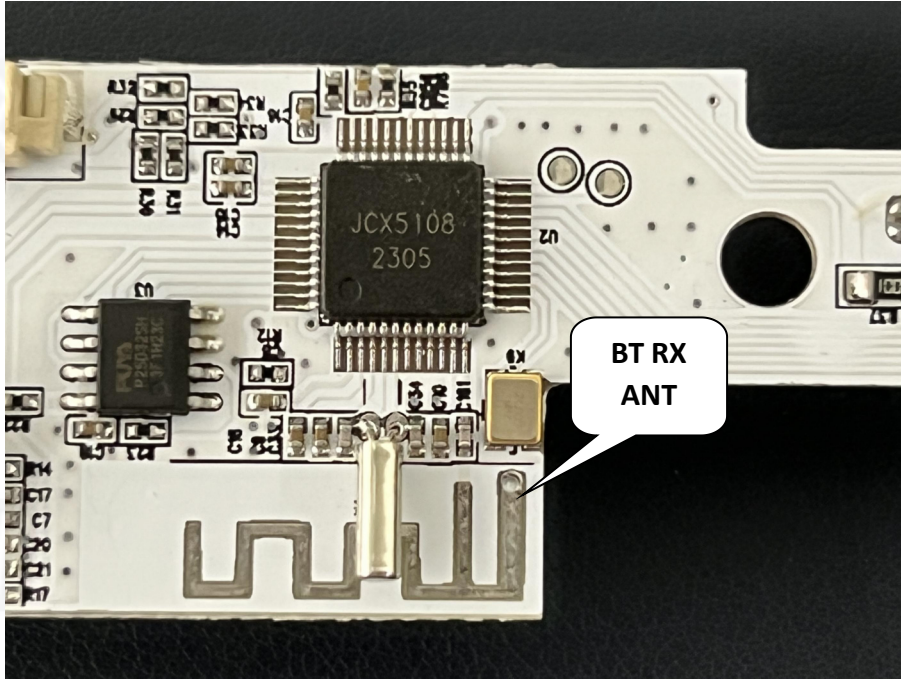

EUT PHOTO(Internal Photos)

Test Mode: WRNL20

***** END OF REPORT *****