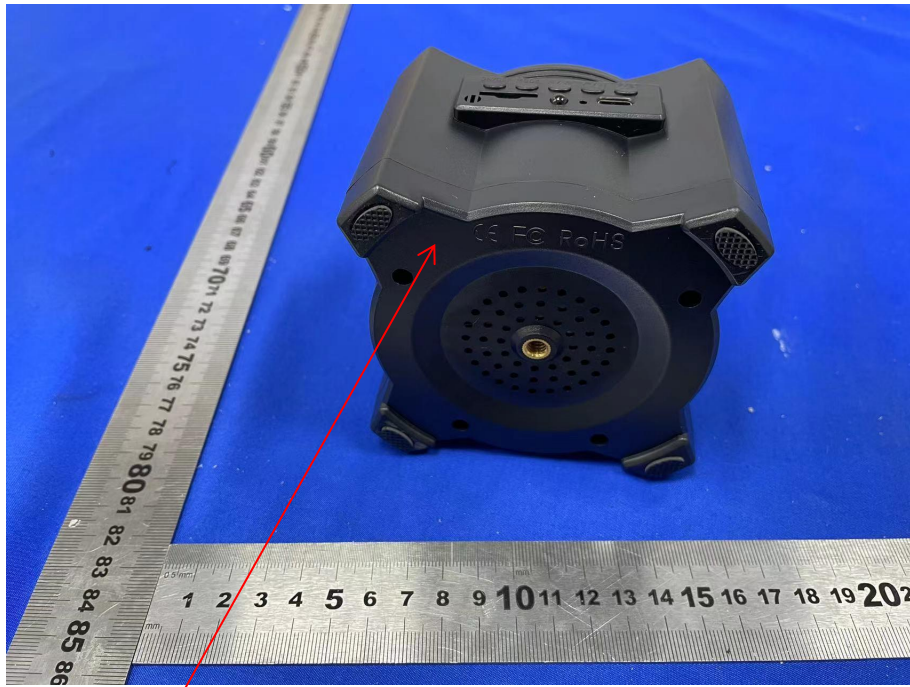

Label and Label Location

FCC ID: 2A44V-WRML01

L\*W: 10mm\*5mm

label and White font