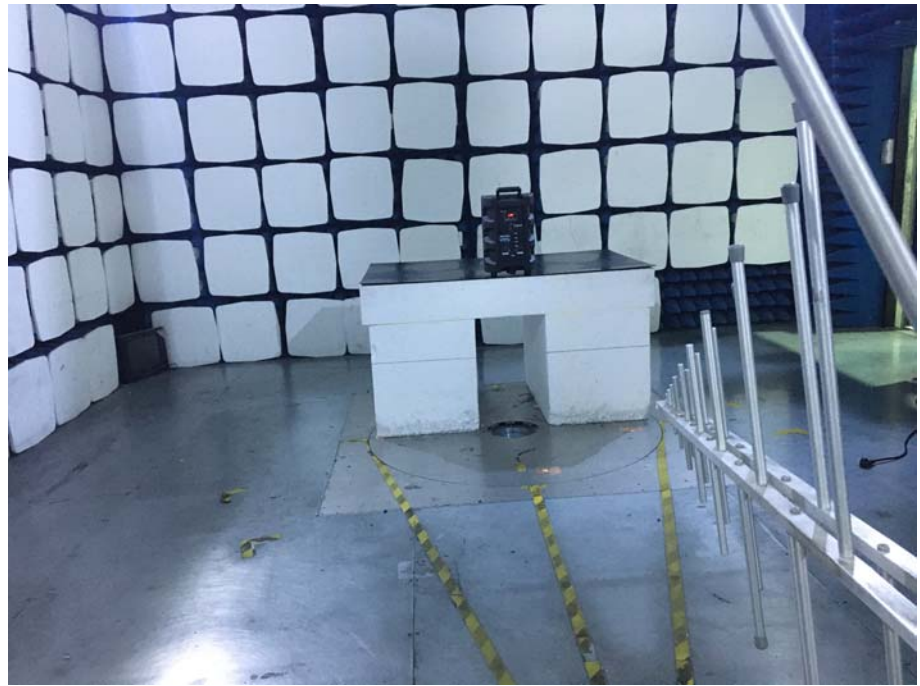

EXHIBIT 4 - TEST SETUP PHOTOGRAPHS

**Conducted Emission
Test Setup**

**Radiation Emission Test
Setup (Below 30MHz)**

Radiation Emission Test Setup (30MHz to 1GHz)

Radiation Emission Test Setup (1GHz to 18GHz)

**Radiation Emission Test
Setup (Above 18GHz)**

***** END OF REPORT *****