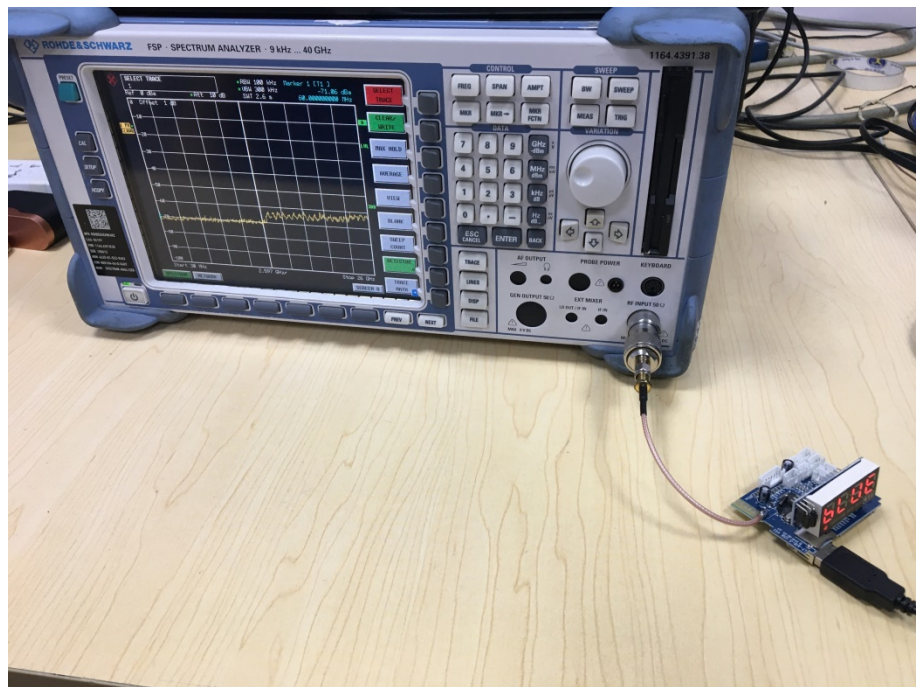

EXHIBIT 4 - TEST SETUP PHOTOGRAPHS

**Conducted Emission
Test Setup**

**Radiation Emission Test
Setup (Below 30MHz)**

Radiation Emission Test Setup (30MHz to 1GHz)

Radiation Emission Test Setup (1GHz to 18GHz)

Radiation Emission Test Setup (Above 18GHz)

Radio Test Setup View

***** END OF REPORT *****