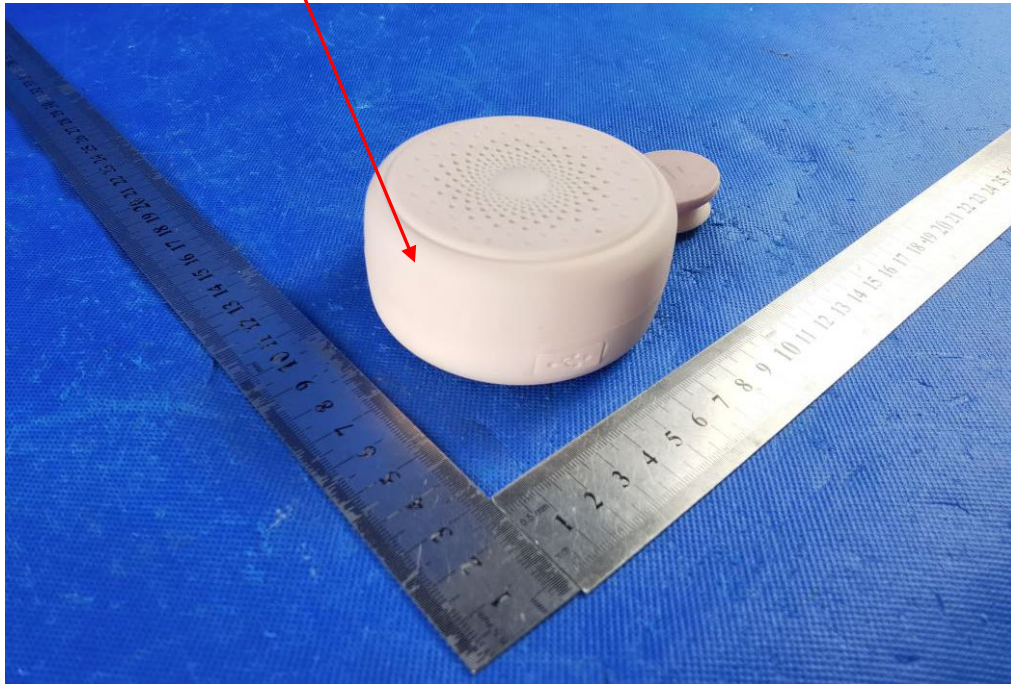

Label Location On EUT

Label

Product Name: IW SHOWER IPX4 BT SPEAKER

Model Number: SP3588

Trademark: ETECH

FCC ID: 2A3ZO-SP3588