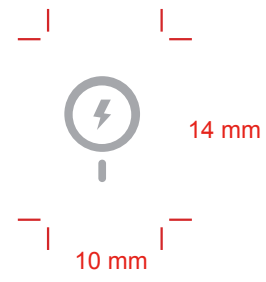

6 mm

56 mm

1000 mm

14 mm

10 mm

MINISO

15W Classic Magnetic Wireless Charger

Model: EWL-20231