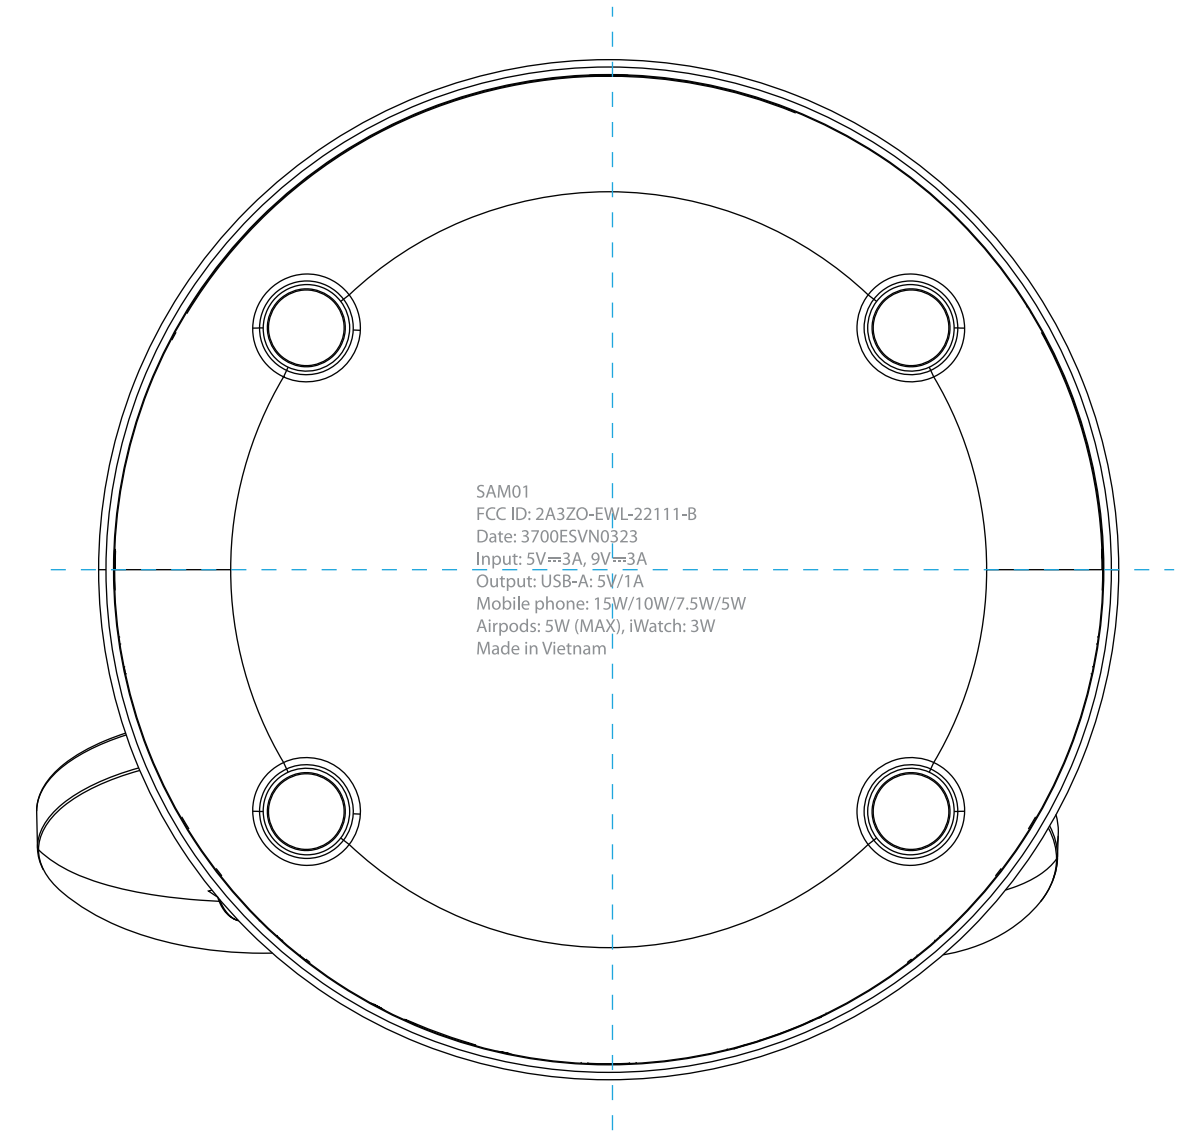

# PANTONE 877 C

19.2mm  
12.3mm

54.8mm  
54.8mm

35.7mm  
22.5mm