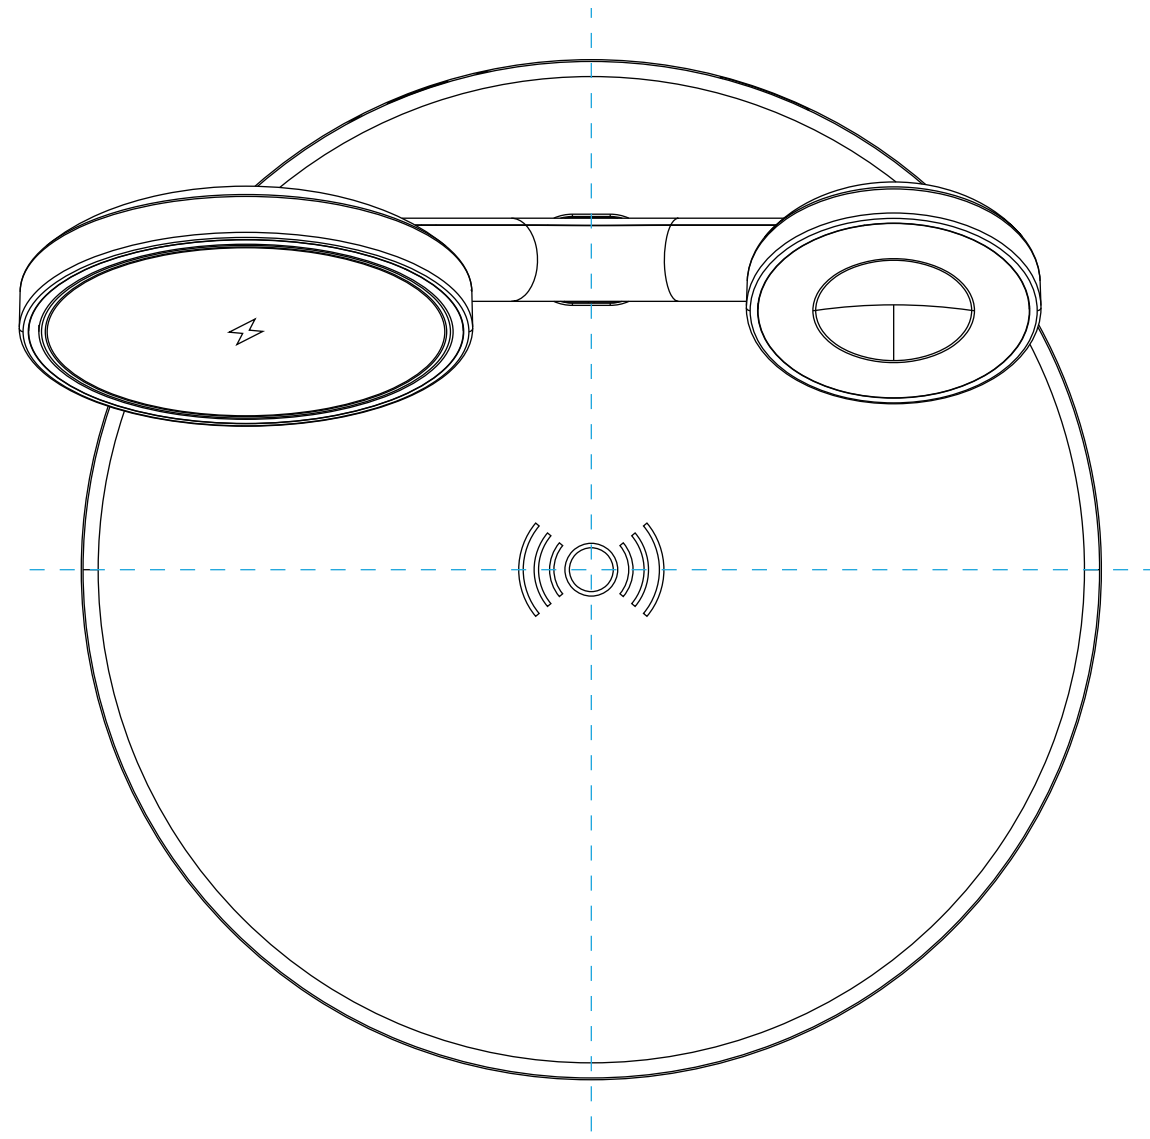

# PANTONE 877 C

19.2mm  
12.3mm

54.8mm  
54.8mm

35.7mm  
22.5mm