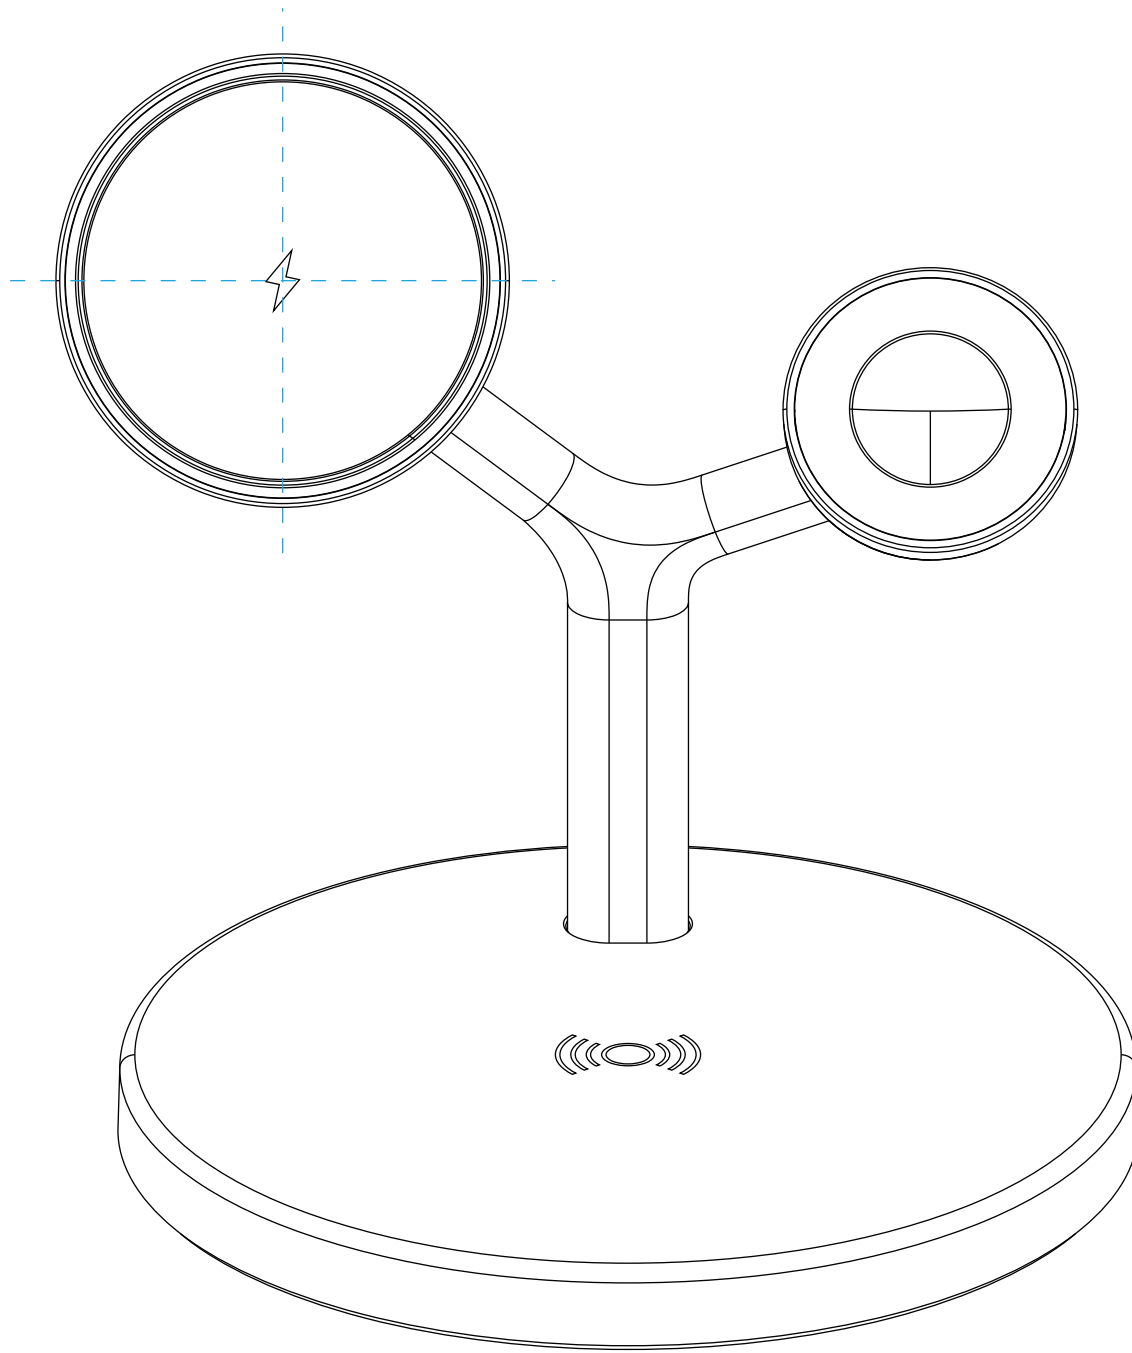

# PANTONE 877 C

19.2mm  
12.3mm

54.8mm  
54.8mm

35.7mm  
22.5mm