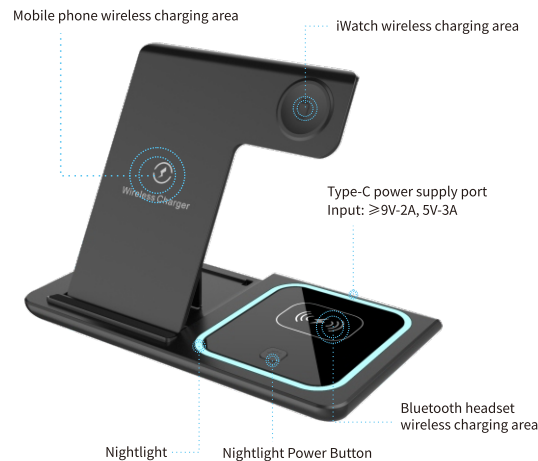

- 产品翻开状态,手机充电时,可以横/竖摆放充电。

四、注意事项

- 禁止将产品浸入水中,避免造成内部电路短路。
- 禁止自行拆卸或摔打产品,以免造成产品损坏。
- 请将产品放置在远离易燃易爆的液体、气体或爆炸品的地方。
- 请勿将磁卡、磁条介质和精密机械放置在离本产品太近的位置。

3-IN-1 Wireless Charger (Foldable) User Manual

I. Product Description

This device is a 3-IN-1 fast wireless charger which can support power charging for Qi compatible mobile phone/iWatch/TWS bluetooth headset. Also nightlight design is special and more practical. Foldable design make it more convenience to carry. Fast wireless charging is available for both of folded and open situation, and you just need to put the device to be charged on the charging area. Mobile phone could be placed in both of vertical position and horizontal position, and you could make video chatting or watch your favorite movie as you want while charging.