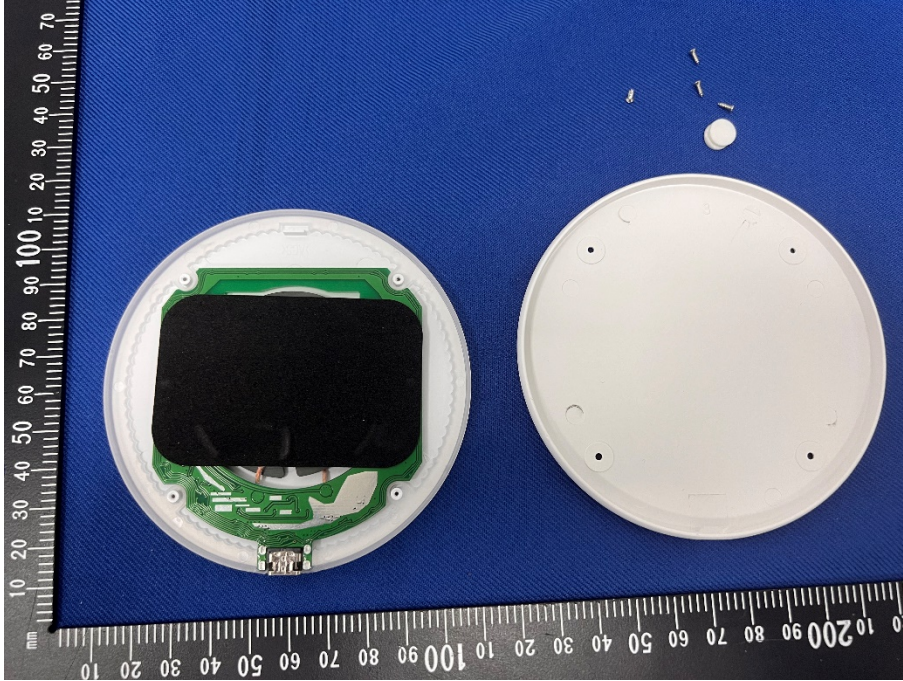

EUT INTERNAL PHOTOS

EUT UNCOVER VIEW 1

MAIN BOARD TOP VIEW

Inductive loop coil Antenna

MAIN BOARD REAR VIEW

--BLANK BELOW--