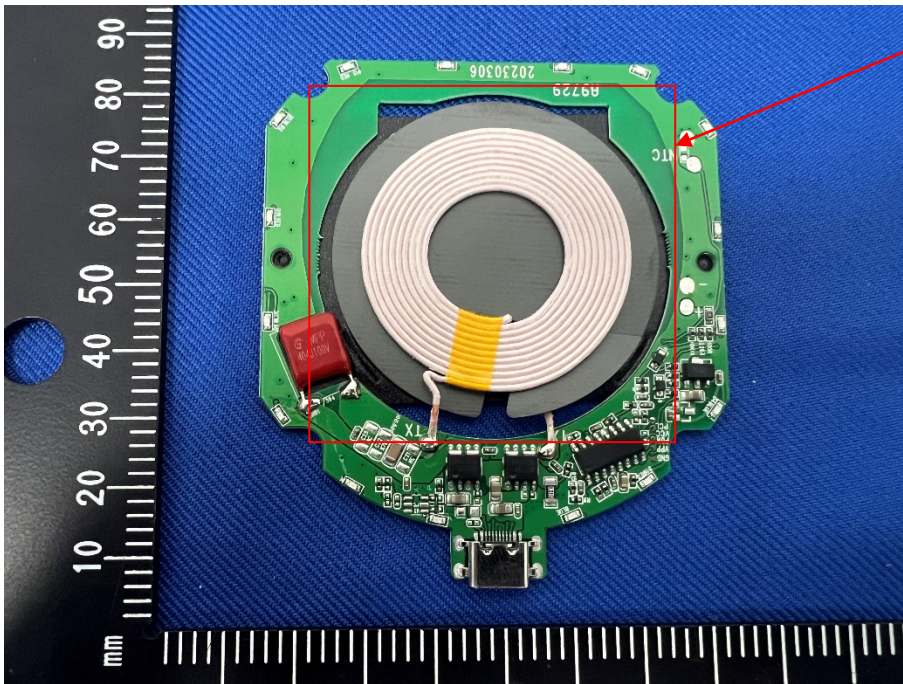

EUT INTERNAL PHOTOS

EUT UNCOVER VIEW 1

MAIN BOARD TOP VIEW

Inductive loop coil Antenna

MAIN BOARD REAR VIEW

--BLANK BELOW--