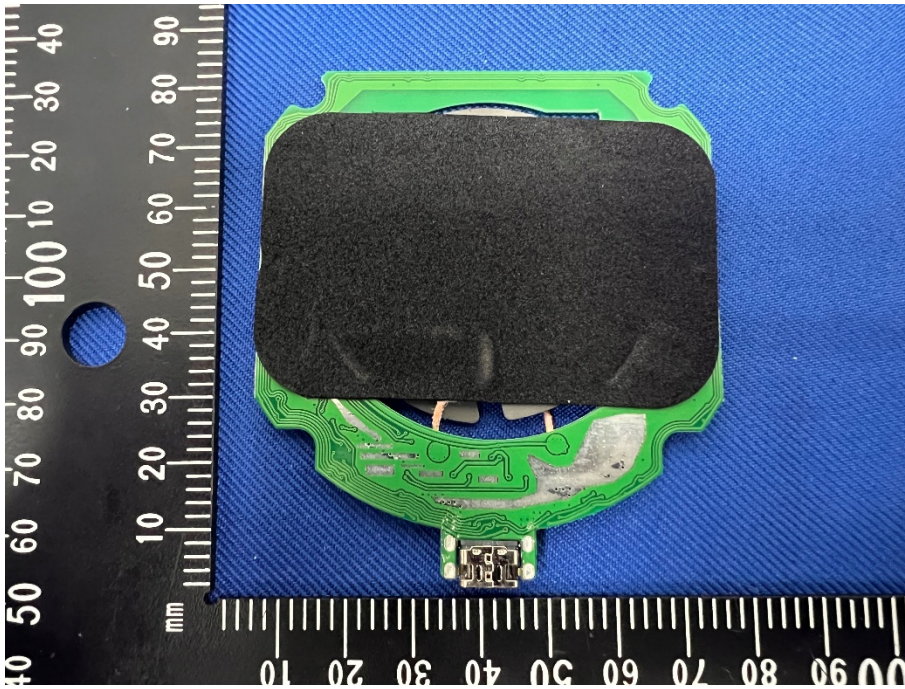

EUT INTERNAL PHOTOS

EUT UNCOVER VIEW 1

MAIN BOARD TOP VIEW

Inductive loop coil Antenna

MAIN BOARD REAR VIEW

--BLANK BELOW--