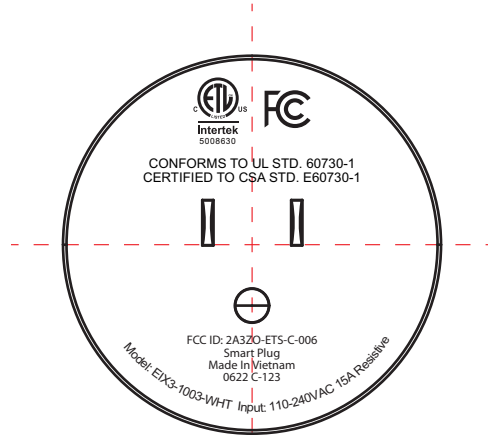

6.4 mm

Energizer.

25.4 mm

PANTONE 877 C

镭雕 laser