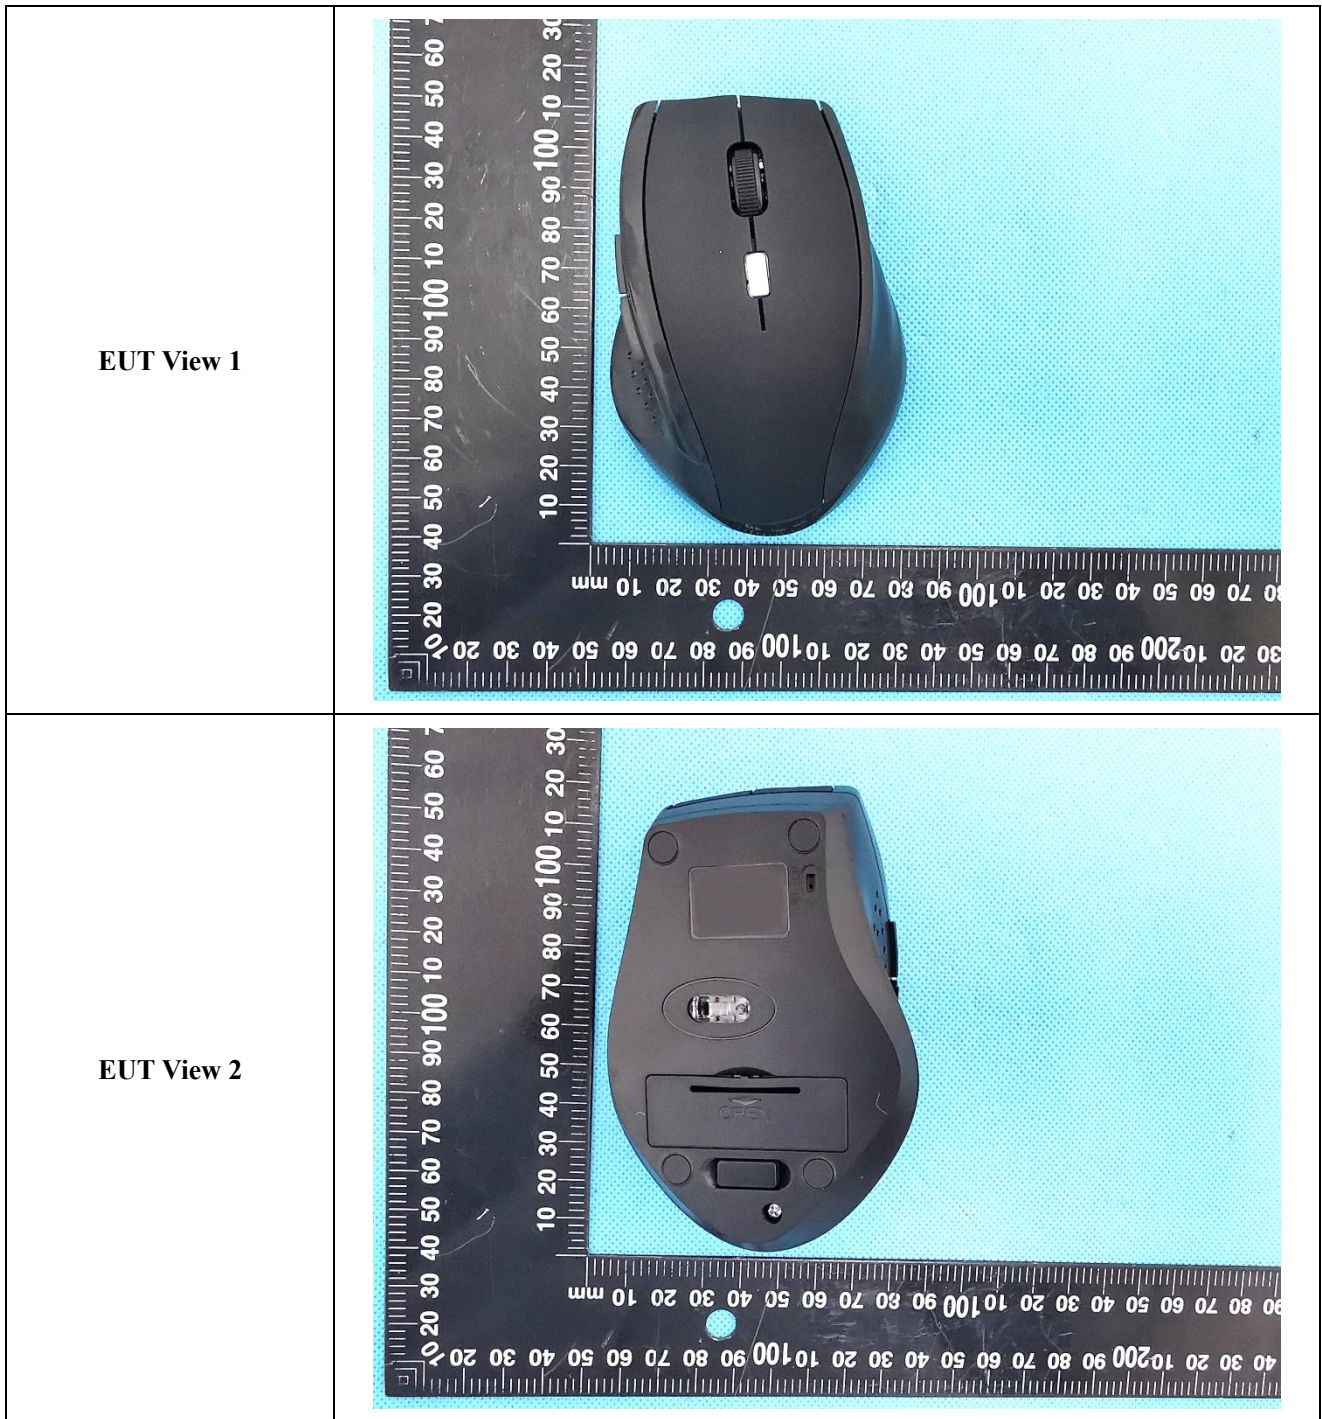

EXHIBIT 2 - EUT EXTERNAL PHOTOGRAPHS

<p>EUT View 3</p>	
<p>EUT View 4</p>	

<p>EUT View 5</p>	 A top-down photograph of a black computer mouse. The mouse is centered in the frame against a light blue background. Below the mouse is a black ruler with white markings and numbers, showing a scale from 0 to 100 millimeters. The mouse's scroll wheel and two main buttons are visible from this perspective.
<p>EUT View 6</p>	 A side-view photograph of the same black computer mouse. The mouse is shown from an angle, highlighting its ergonomic shape. The light blue background and the black ruler with white markings are consistent with the previous view, providing a sense of scale.