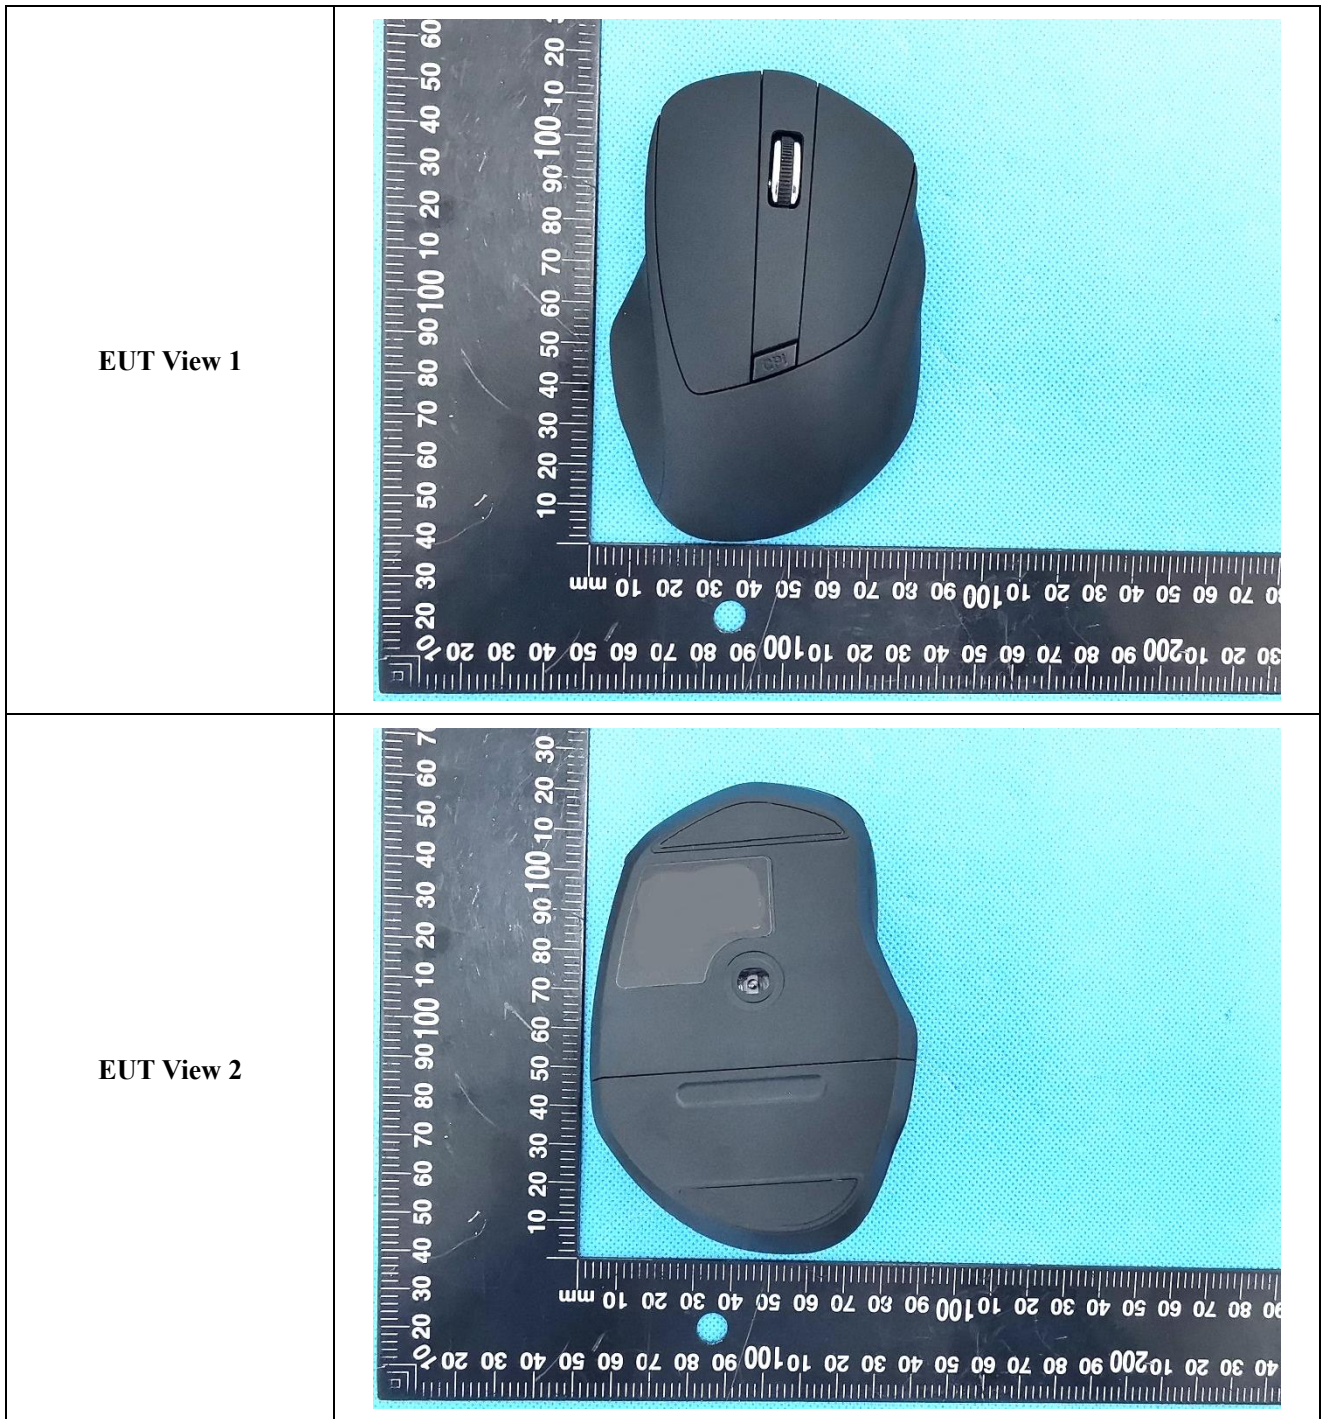

EXHIBIT 2 - EUT EXTERNAL PHOTOGRAPHS

<p>EUT View 3</p>	
<p>EUT View 4</p>	

<p>EUT View 5</p>	 A top-down photograph of a black computer mouse. The mouse is positioned centrally above a black ruler with white markings. The ruler shows measurements in centimeters, with '10' and '20' clearly visible. The mouse has a scroll wheel and two main buttons. The background is a light blue textured surface.
<p>EUT View 6</p>	 A side profile photograph of the same black computer mouse. It is positioned above the same black ruler with white markings. The mouse's ergonomic shape is clearly visible. The background is a light blue textured surface.