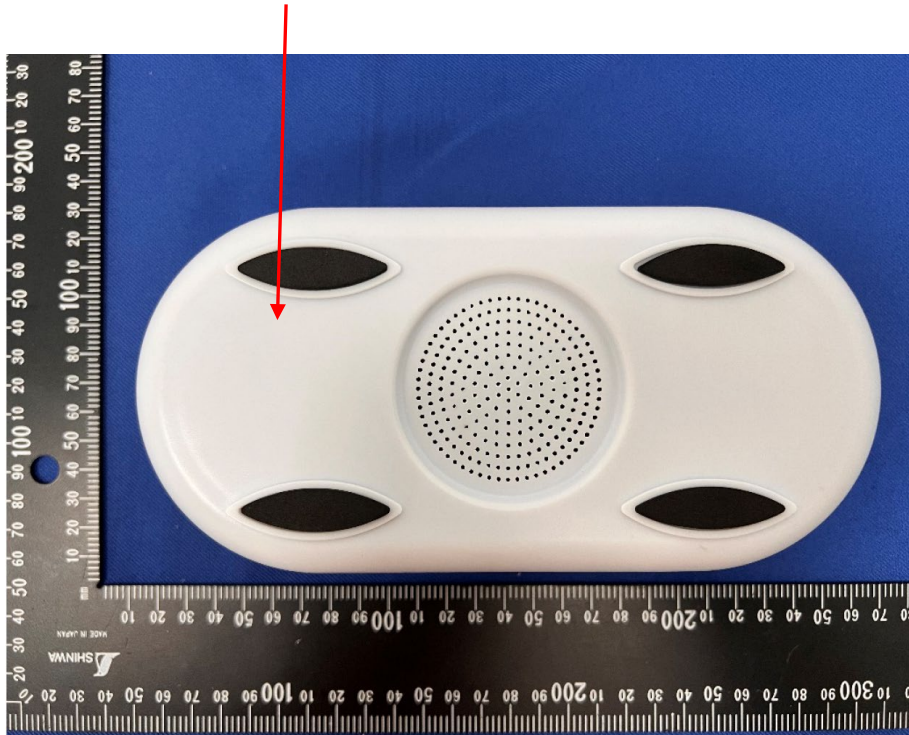

Label Location On EUT

Label

Product Name: Speaker Clock Wireless Charger

Model Number: EBS5-223438

Trademark: ETECH

FCC ID: 2A3ZO-EBS5-223438