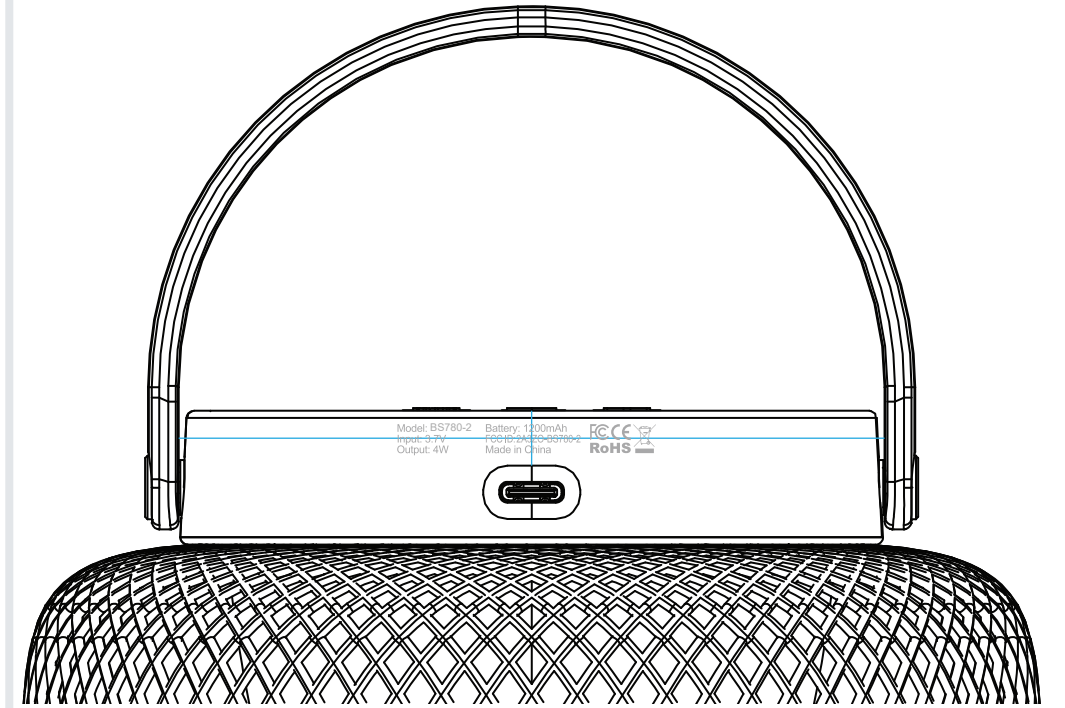

COLOR

Rendered Appearance

LOGO

FRONT VIEW

SILKSCREEN (Scale 1:1)

MERKURY
25 mm

RATING INFO

BACK VIEW

SILKSCREEN (Scale 1:1)

Model: BS780-2 Battery: 1200mAh
Input: 3.7V FCC ID: 2A320-BS780-2
Output: 4W Made in China
RoHS

34.3 mm

* Please add **FCC ID #**, IF too long, please use condensed font *