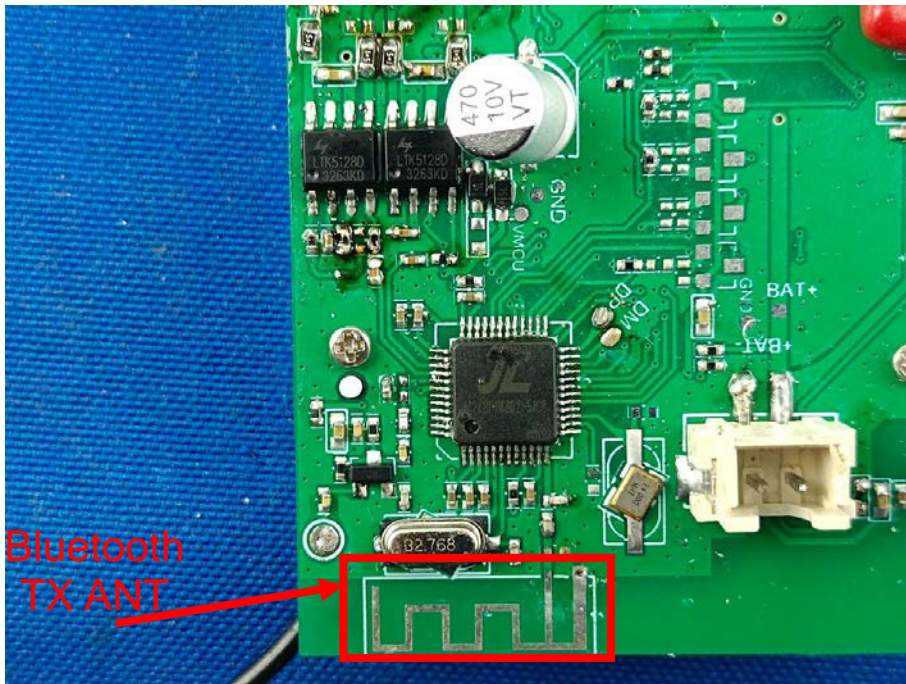

Photographs of the EUT (Internal Photos)

Model: EBS5-23154

Bluetooth
TX ANT