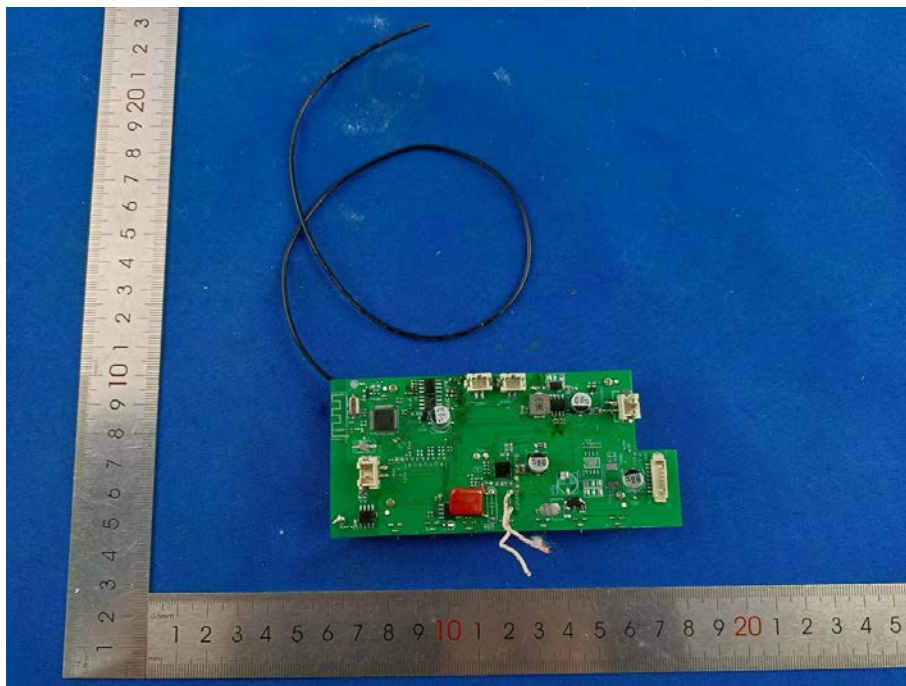

Photographs of the EUT (Internal Photos)

Model: EBS5-23154

Bluetooth
TX ANT