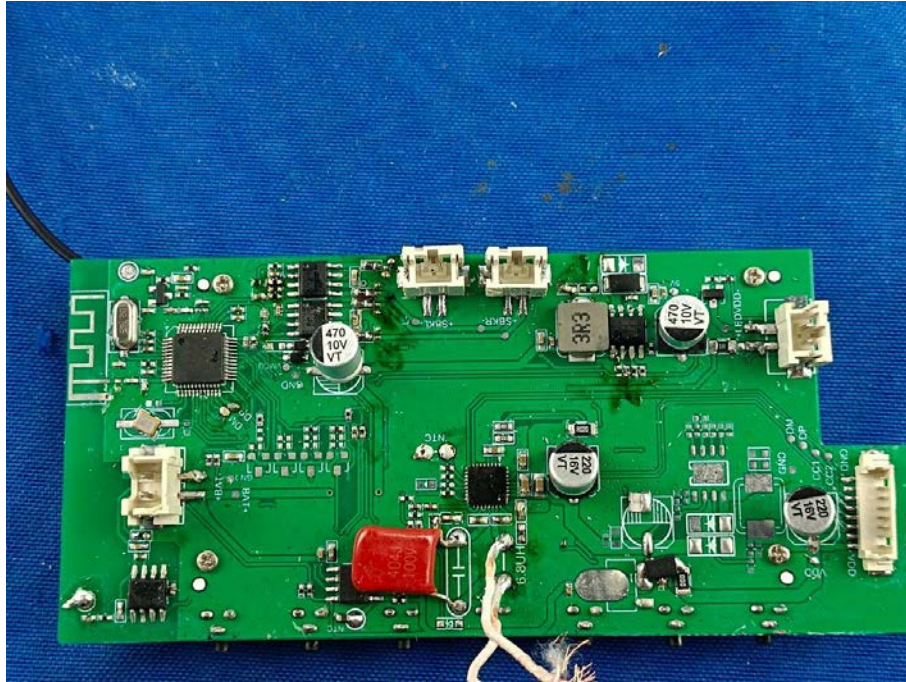

Photographs of the EUT (Internal Photos)

Model: EBS5-23154

Bluetooth
TX ANT