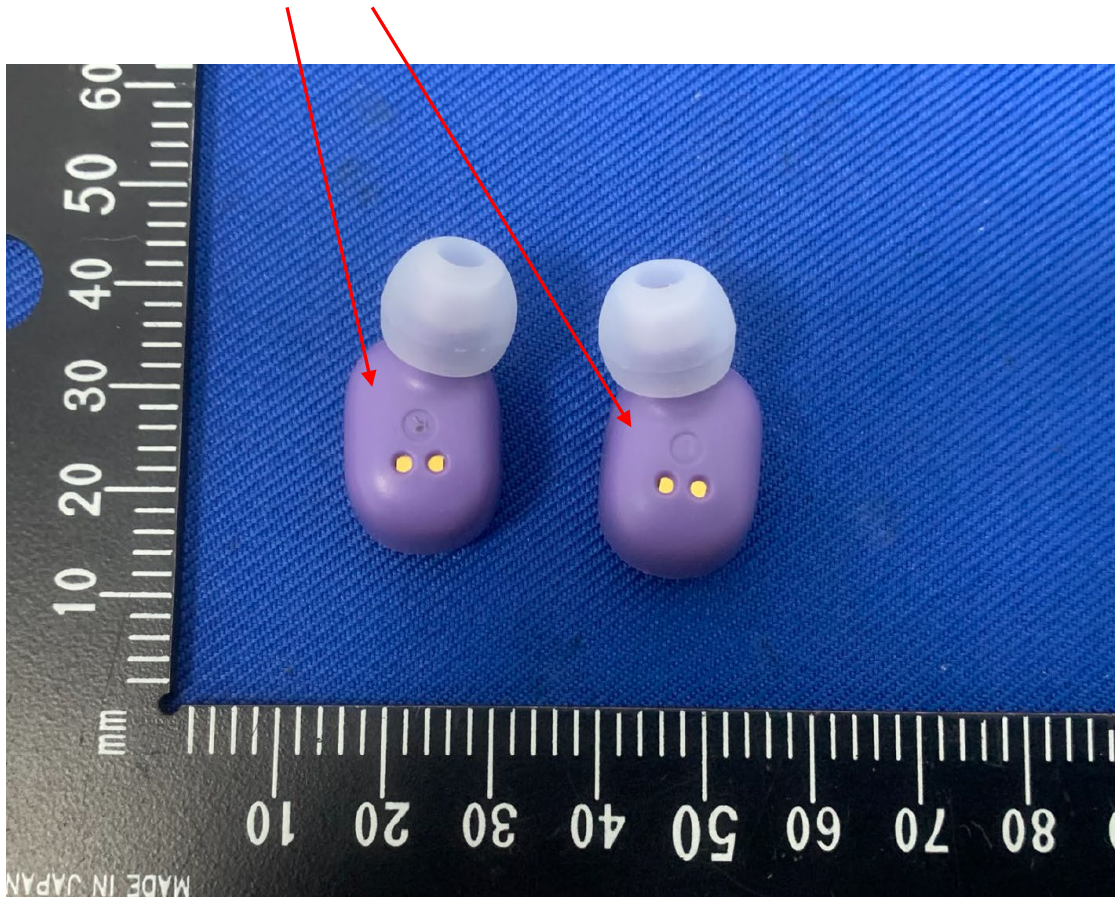

Label Location On EUT

Label

FCC ID: 2A3ZO-21945