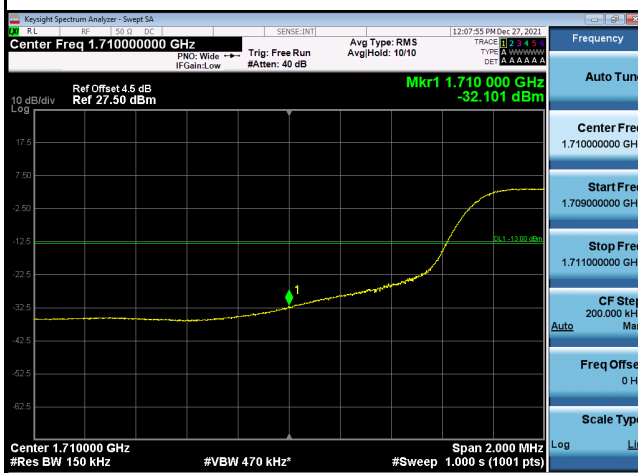

LTE Band 66_3M			
1RB0		1RB14	
Channel	131987	Channel	132657

15RB0			
131987		132657	
Channel	131987	Channel	132657

LTE Band 66_15M

1RB0		1RB74	
Channel	132047	Channel	132597

75RB0

132047		132597	
Channel	132047	Channel	132597

APPENDIX H - PEAK TO AVERAGE RATIO

WCDMA Band IV Spectrum Plot_WCDMA

LTE Band 4 _1.4M

LTE Band 4_3M

LTE Band 4 _5M

LTE Band 4_10M

LTE Band 4_15M

LTE Band 4_20M