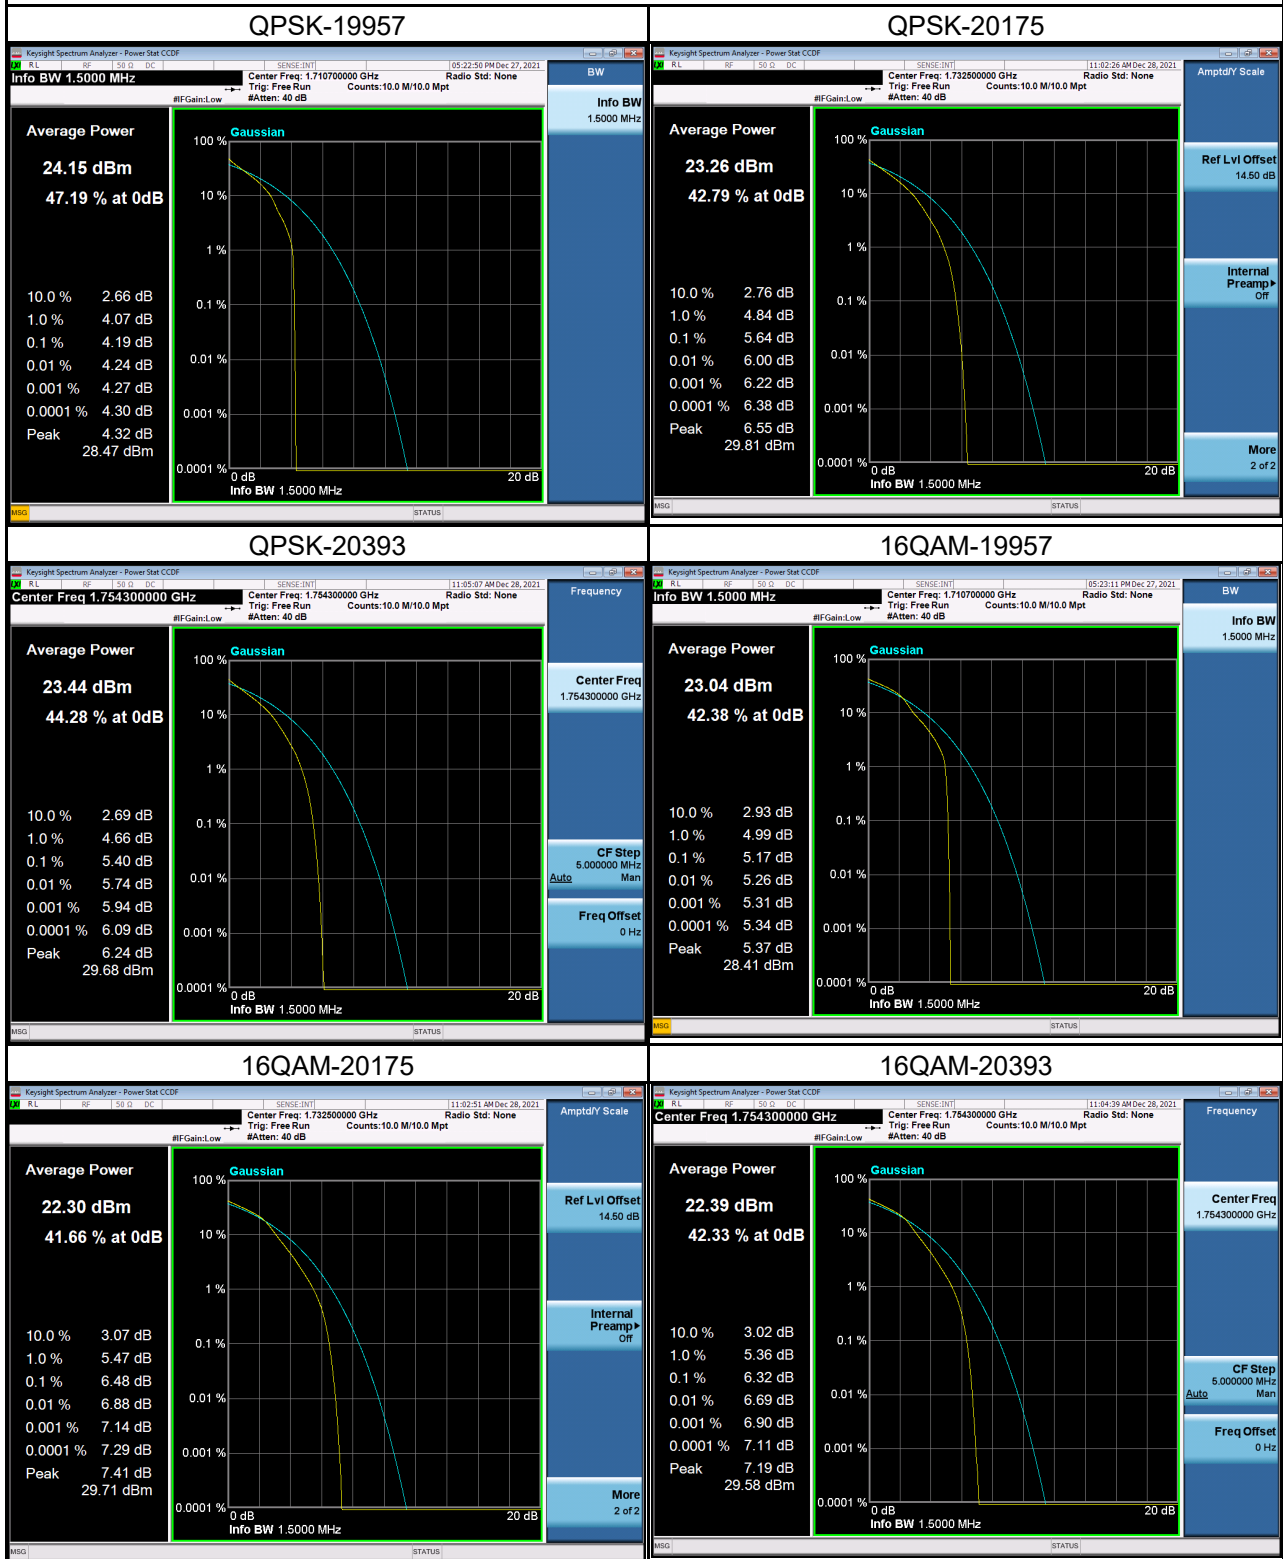

LTE Band 66_3M			
1RB0		1RB14	
Channel	131987	Channel	132657

15RB0			
131987		132657	
Channel	131987	Channel	132657

LTE Band 66_15M

1RB0		1RB74	
Channel	132047	Channel	132597

75RB0

132047		132597	
Channel	132047	Channel	132597

APPENDIX H - PEAK TO AVERAGE RATIO

WCDMA Band IV Spectrum Plot_WCDMA

LTE Band 4 _1.4M

LTE Band 4_3M

LTE Band 4 _5M

LTE Band 4_10M

LTE Band 4_15M

LTE Band 4_20M

LTE Band 7_5M

LTE Band 7_10M

LTE Band 7_15M

LTE Band 7_20M