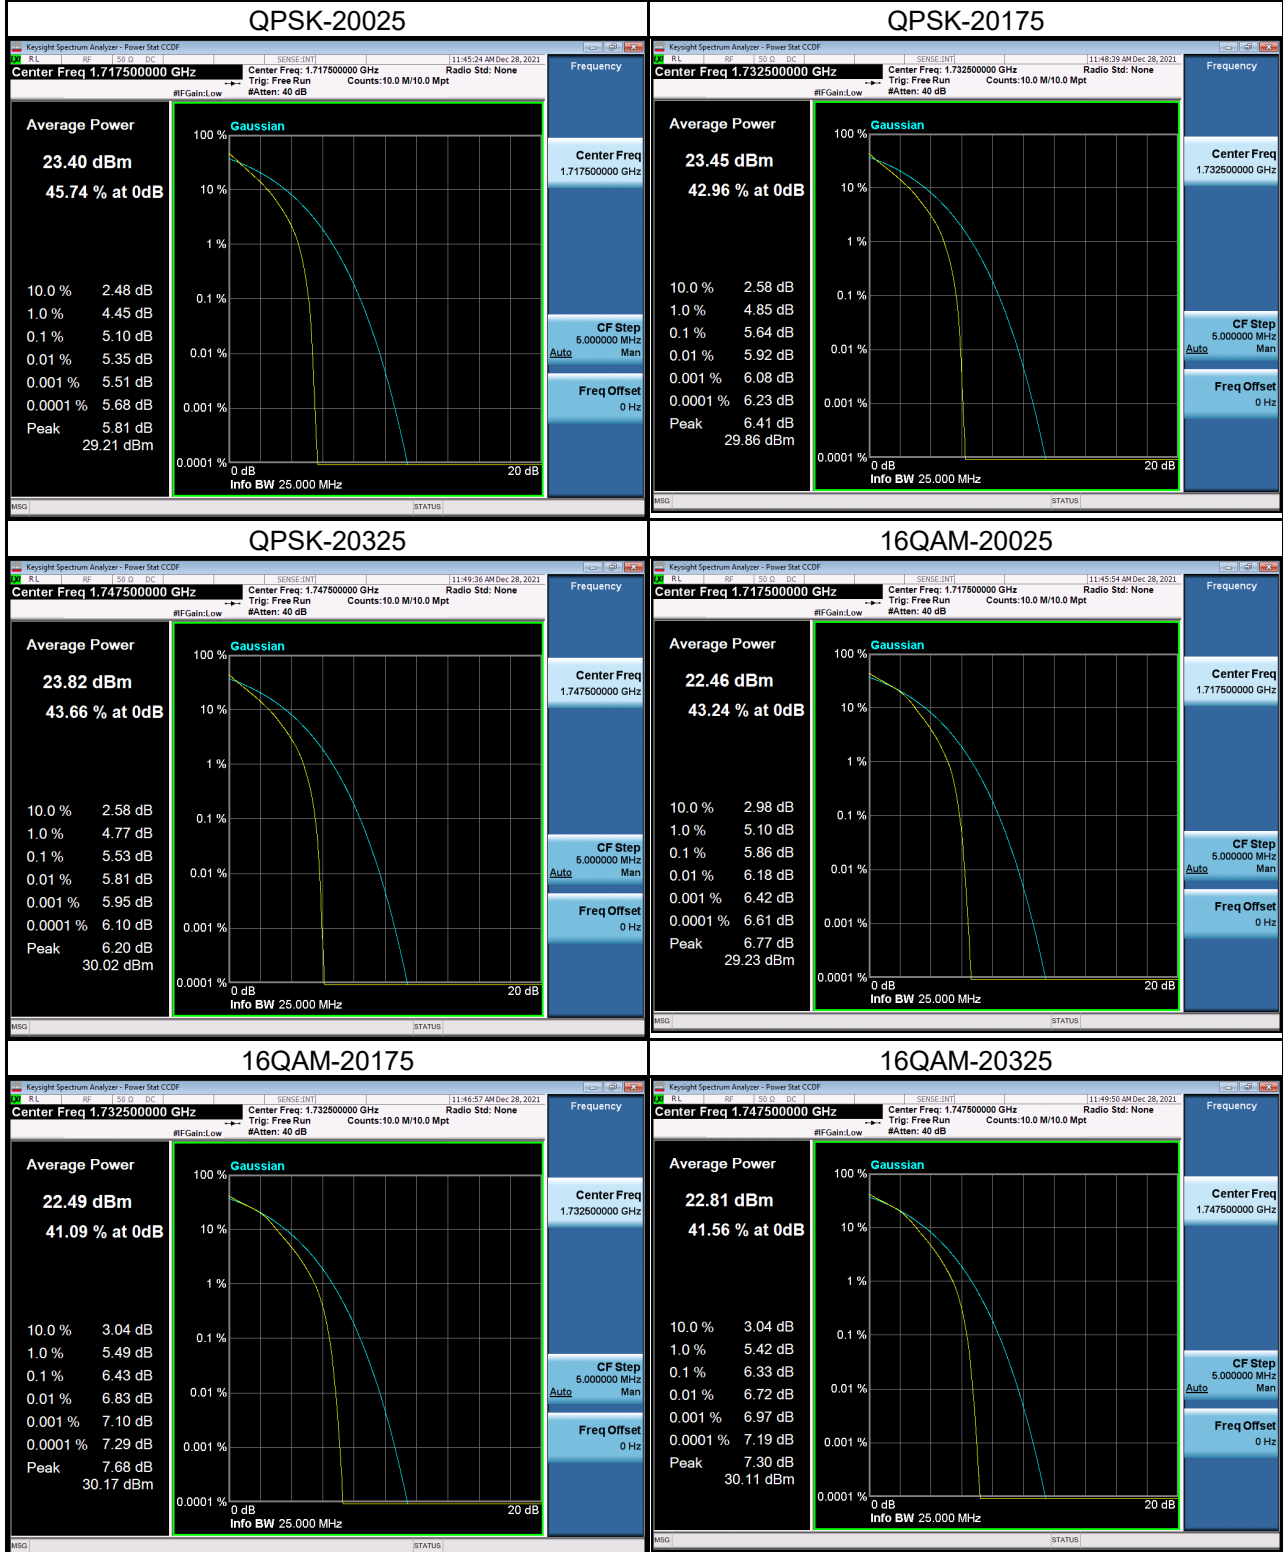

LTE Band 66_3M			
1RB0		1RB14	
Channel	131987	Channel	132657

15RB0			
131987		132657	
Channel	131987	Channel	132657

LTE Band 66_15M

1RB0		1RB74	
Channel	132047	Channel	132597

75RB0

132047		132597	
Channel	132047	Channel	132597

APPENDIX H - PEAK TO AVERAGE RATIO

WCDMA Band IV Spectrum Plot_WCDMA

LTE Band 4 _1.4M

LTE Band 4_3M

LTE Band 4 _5M

LTE Band 4_10M

LTE Band 4_15M

LTE Band 4_20M

LTE Band 7_5M

LTE Band 7_10M

LTE Band 7_15M

LTE Band 7_20M