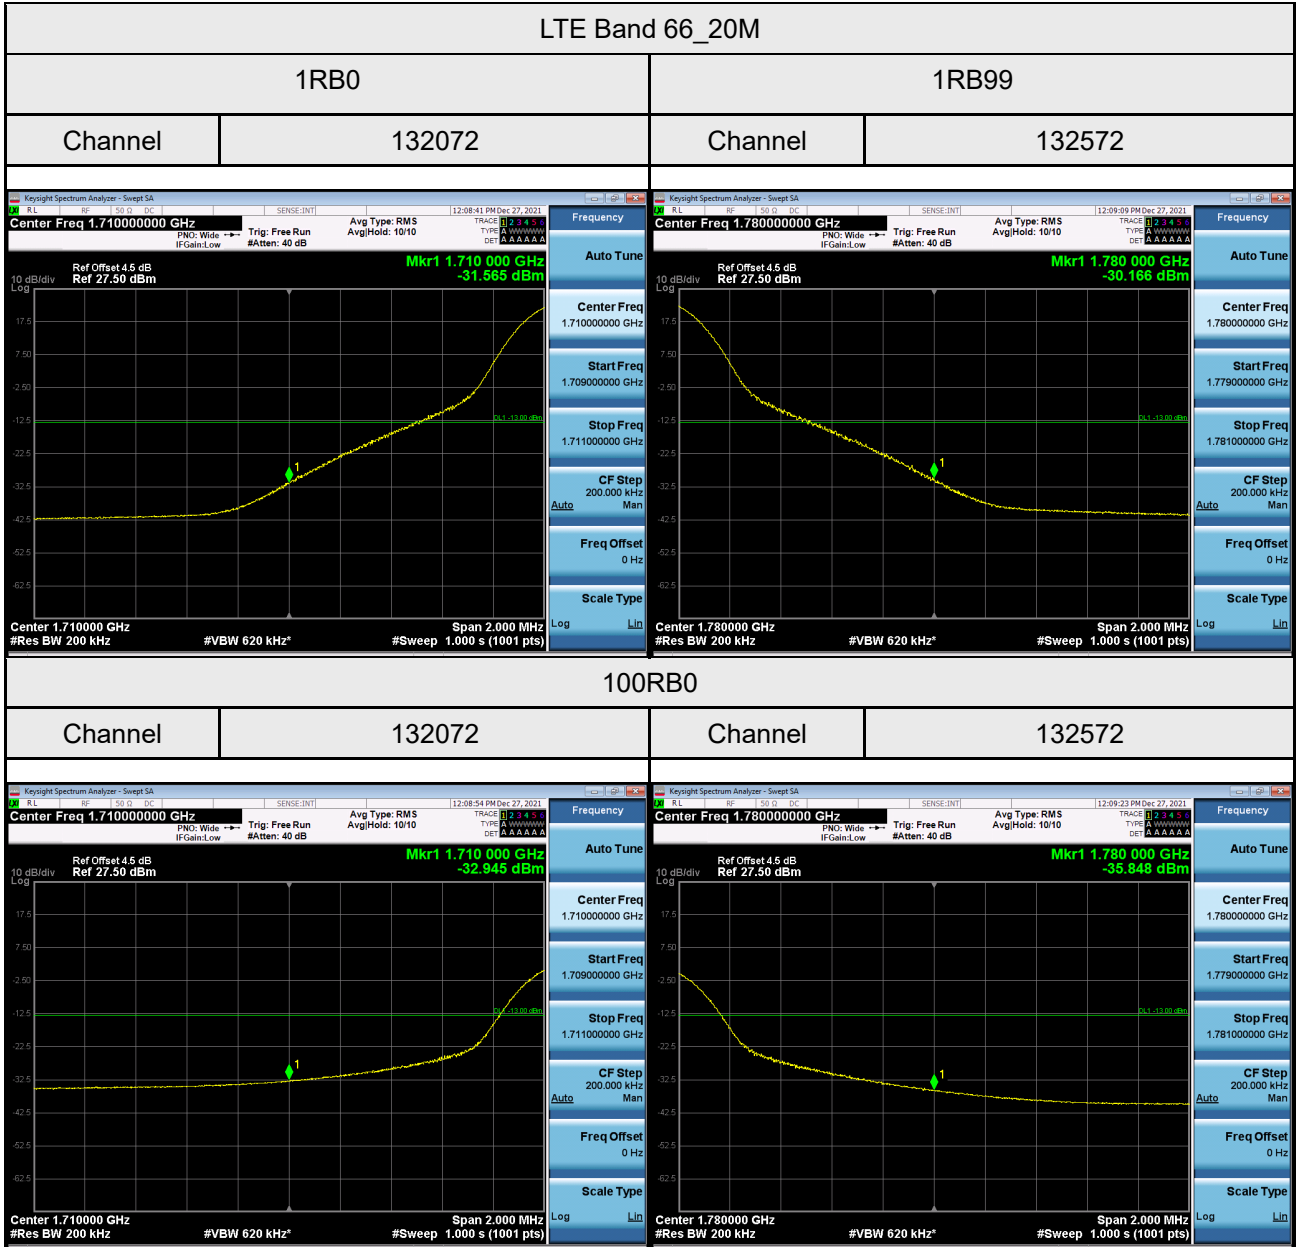

LTE Band 66_3M			
1RB0		1RB14	
Channel	131987	Channel	132657

15RB0			
131987		132657	
Channel	131987	Channel	132657

LTE Band 66_15M

1RB0		1RB74	
Channel	132047	Channel	132597

75RB0

132047		132597	
Channel	132047	Channel	132597

APPENDIX H - PEAK TO AVERAGE RATIO

WCDMA Band IV Spectrum Plot_WCDMA

LTE Band 4 _1.4M

LTE Band 4_3M

LTE Band 4 _5M

LTE Band 4_10M

LTE Band 4_15M

LTE Band 4_20M

LTE Band 7_5M

LTE Band 7_10M

LTE Band 7_15M

LTE Band 7_20M