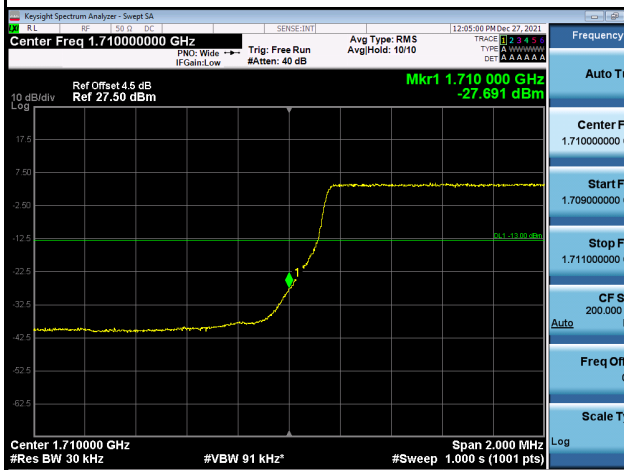

LTE Band 66_3M			
1RB0		1RB14	
Channel	131987	Channel	132657

15RB0			
131987		132657	
Channel	131987	Channel	132657

LTE Band 66_15M

1RB0		1RB74	
Channel	132047	Channel	132597

75RB0

132047		132597	
Channel	132047	Channel	132597

APPENDIX H - PEAK TO AVERAGE RATIO

WCDMA Band IV Spectrum Plot_WCDMA

LTE Band 4 _1.4M

LTE Band 4_3M

LTE Band 4 _5M

LTE Band 4_10M

LTE Band 4_15M

LTE Band 4_20M