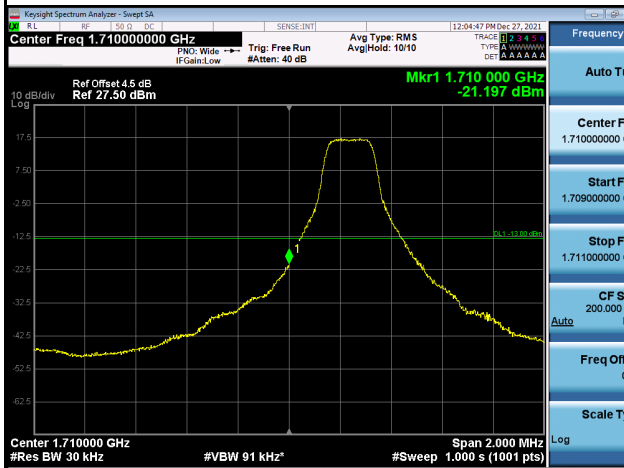

LTE Band 66_3M			
1RB0		1RB14	
Channel	131987	Channel	132657

15RB0			
131987		132657	
Channel	131987	Channel	132657

LTE Band 66_15M

1RB0		1RB74	
Channel	132047	Channel	132597

75RB0

132047		132597	
Channel	132047	Channel	132597

APPENDIX H - PEAK TO AVERAGE RATIO

WCDMA Band IV Spectrum Plot_WCDMA

LTE Band 4 _1.4M

LTE Band 4_3M

LTE Band 4 _5M

LTE Band 4_10M

LTE Band 4_15M

LTE Band 4_20M