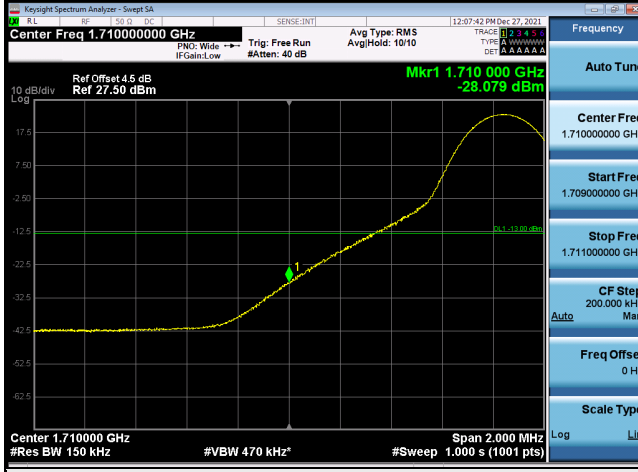

LTE Band 66_3M			
1RB0		1RB14	
Channel	131987	Channel	132657

15RB0			
131987		132657	
Channel	131987	Channel	132657

LTE Band 66_15M

1RB0		1RB74	
Channel	132047	Channel	132597

75RB0

132047		132597	
Channel	132047	Channel	132597

APPENDIX H - PEAK TO AVERAGE RATIO

WCDMA Band IV Spectrum Plot_WCDMA

LTE Band 4 _1.4M

LTE Band 4_3M

LTE Band 4 _5M

LTE Band 4_10M

LTE Band 4_15M

LTE Band 4_20M