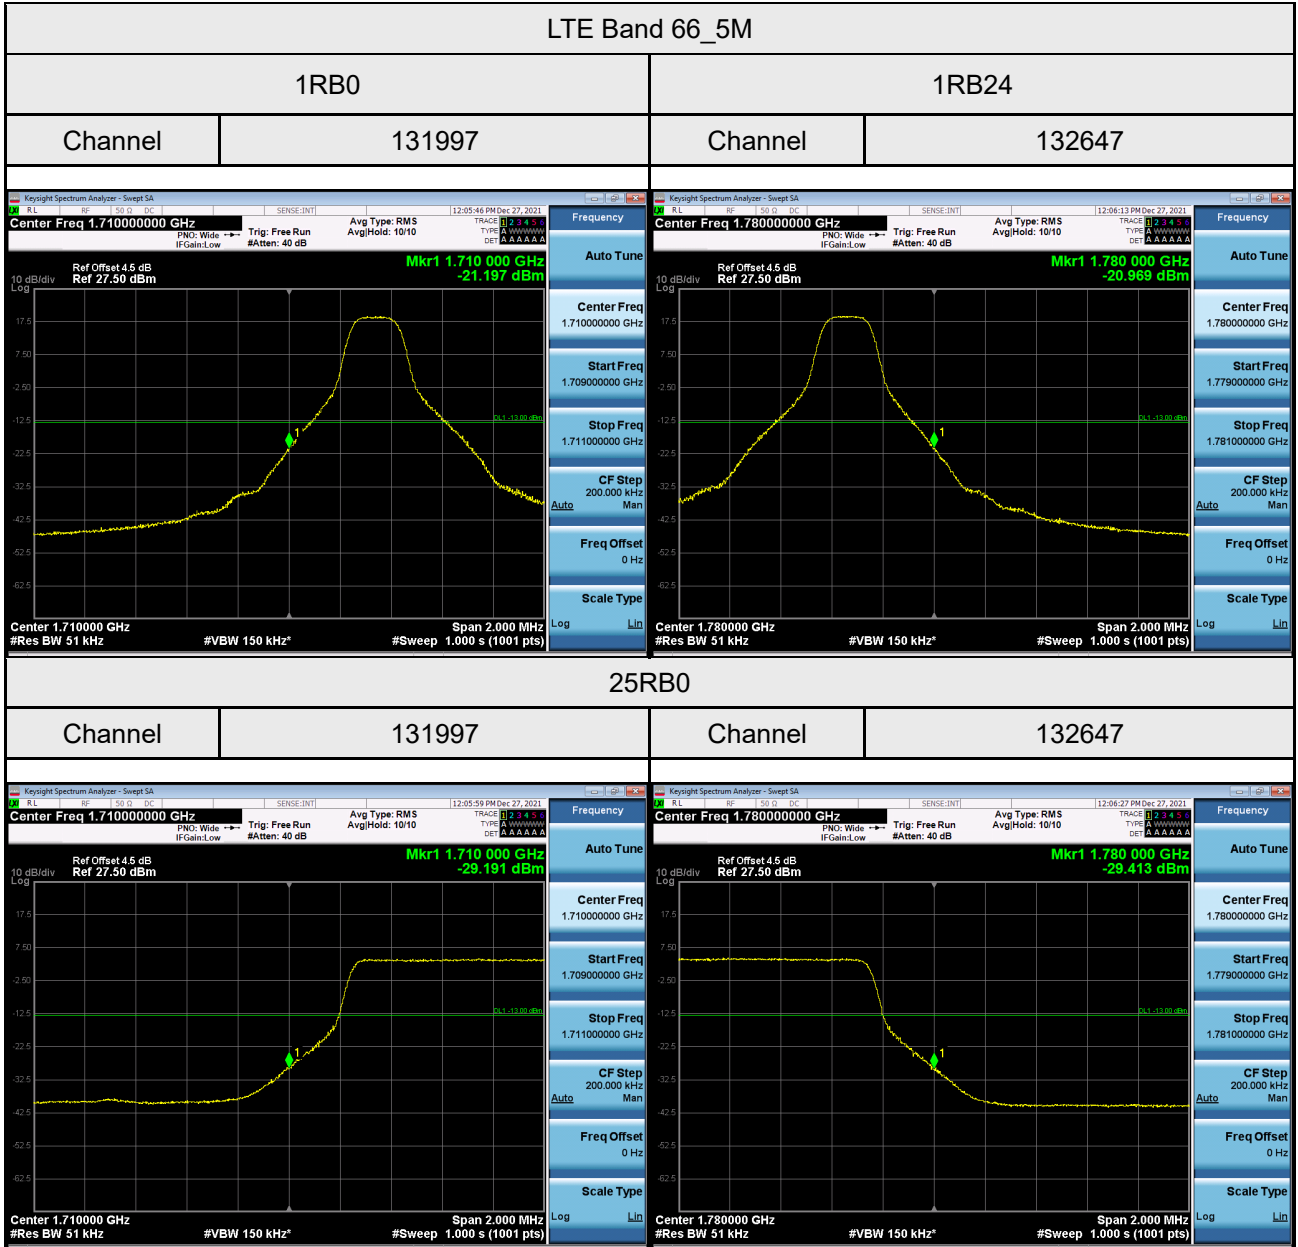

LTE Band 66_3M			
1RB0		1RB14	
Channel	131987	Channel	132657

15RB0			
131987		132657	
Channel	131987	Channel	132657

LTE Band 66_15M

1RB0		1RB74	
Channel	132047	Channel	132597

75RB0

132047		132597	
Channel	132047	Channel	132597

APPENDIX H - PEAK TO AVERAGE RATIO

WCDMA Band IV Spectrum Plot_WCDMA

LTE Band 4 _1.4M

LTE Band 4_3M

LTE Band 4 _5M

LTE Band 4_10M

LTE Band 4_15M

LTE Band 4_20M

LTE Band 7_5M

LTE Band 7_10M

LTE Band 7_15M

LTE Band 7_20M