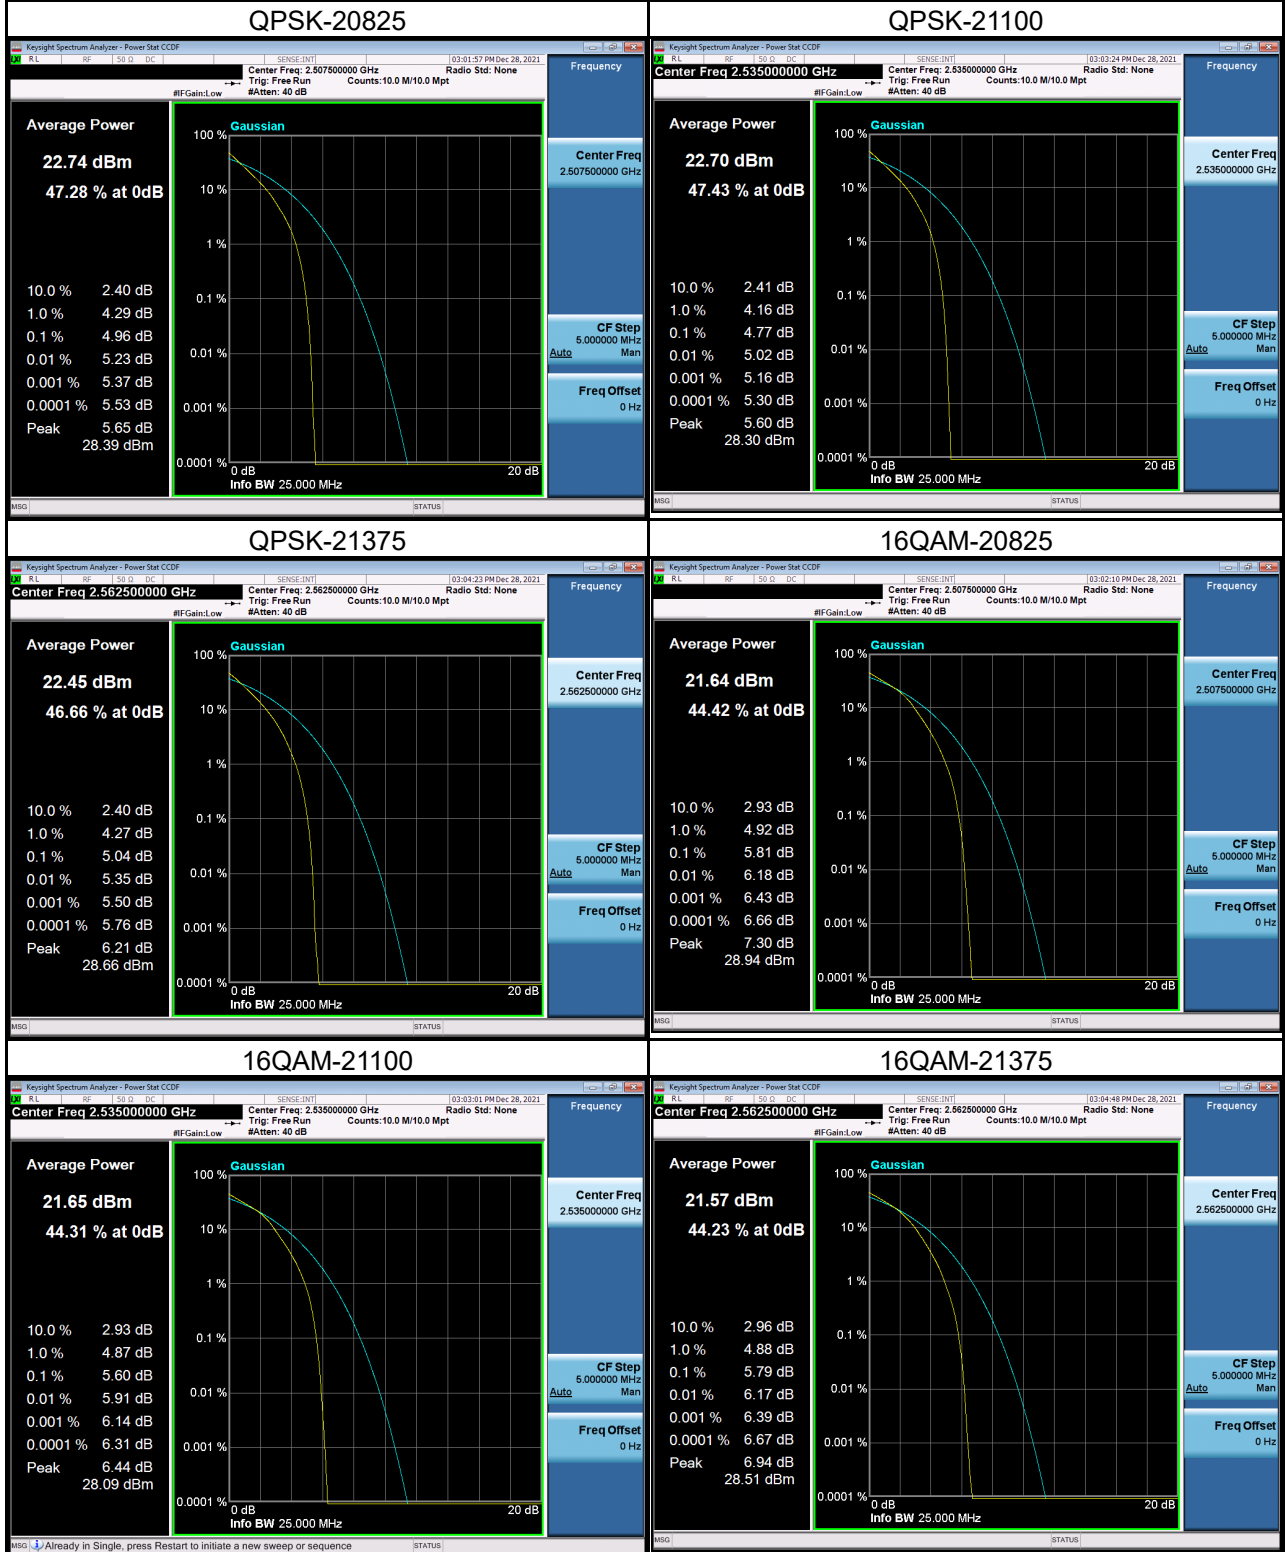

LTE Band 66_3M			
1RB0		1RB14	
Channel	131987	Channel	132657

15RB0			
131987		132657	
Channel	131987	Channel	132657

LTE Band 66_15M

1RB0		1RB74	
Channel	132047	Channel	132597

75RB0

132047		132597	
Channel	132047	Channel	132597

APPENDIX H - PEAK TO AVERAGE RATIO

WCDMA Band IV Spectrum Plot_WCDMA

LTE Band 4 _1.4M

LTE Band 4_3M

LTE Band 4 _5M

LTE Band 4_10M

LTE Band 4_15M

LTE Band 4_20M

LTE Band 7_5M

LTE Band 7_10M

LTE Band 7_15M

LTE Band 7_20M