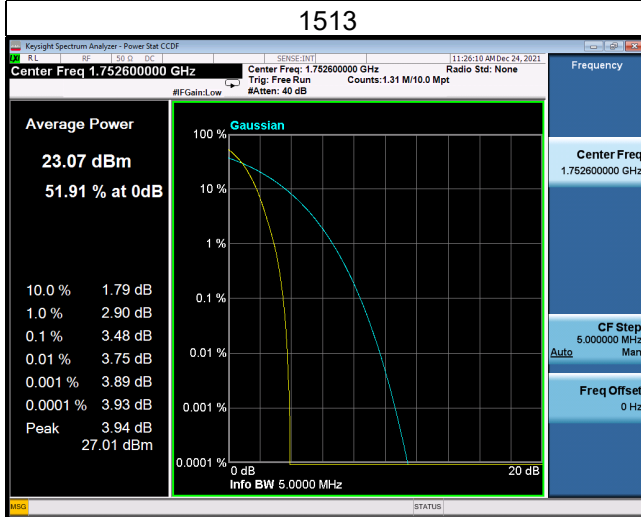

LTE Band 66_3M			
1RB0		1RB14	
Channel	131987	Channel	132657

15RB0			
131987		132657	
Channel	131987	Channel	132657

LTE Band 66_15M

1RB0		1RB74	
Channel	132047	Channel	132597

75RB0

132047		132597	
Channel	132047	Channel	132597

APPENDIX H - PEAK TO AVERAGE RATIO

WCDMA Band IV Spectrum Plot_WCDMA

LTE Band 4 _1.4M

LTE Band 4_3M

LTE Band 4 _5M

LTE Band 4_10M

LTE Band 4_15M

LTE Band 4_20M