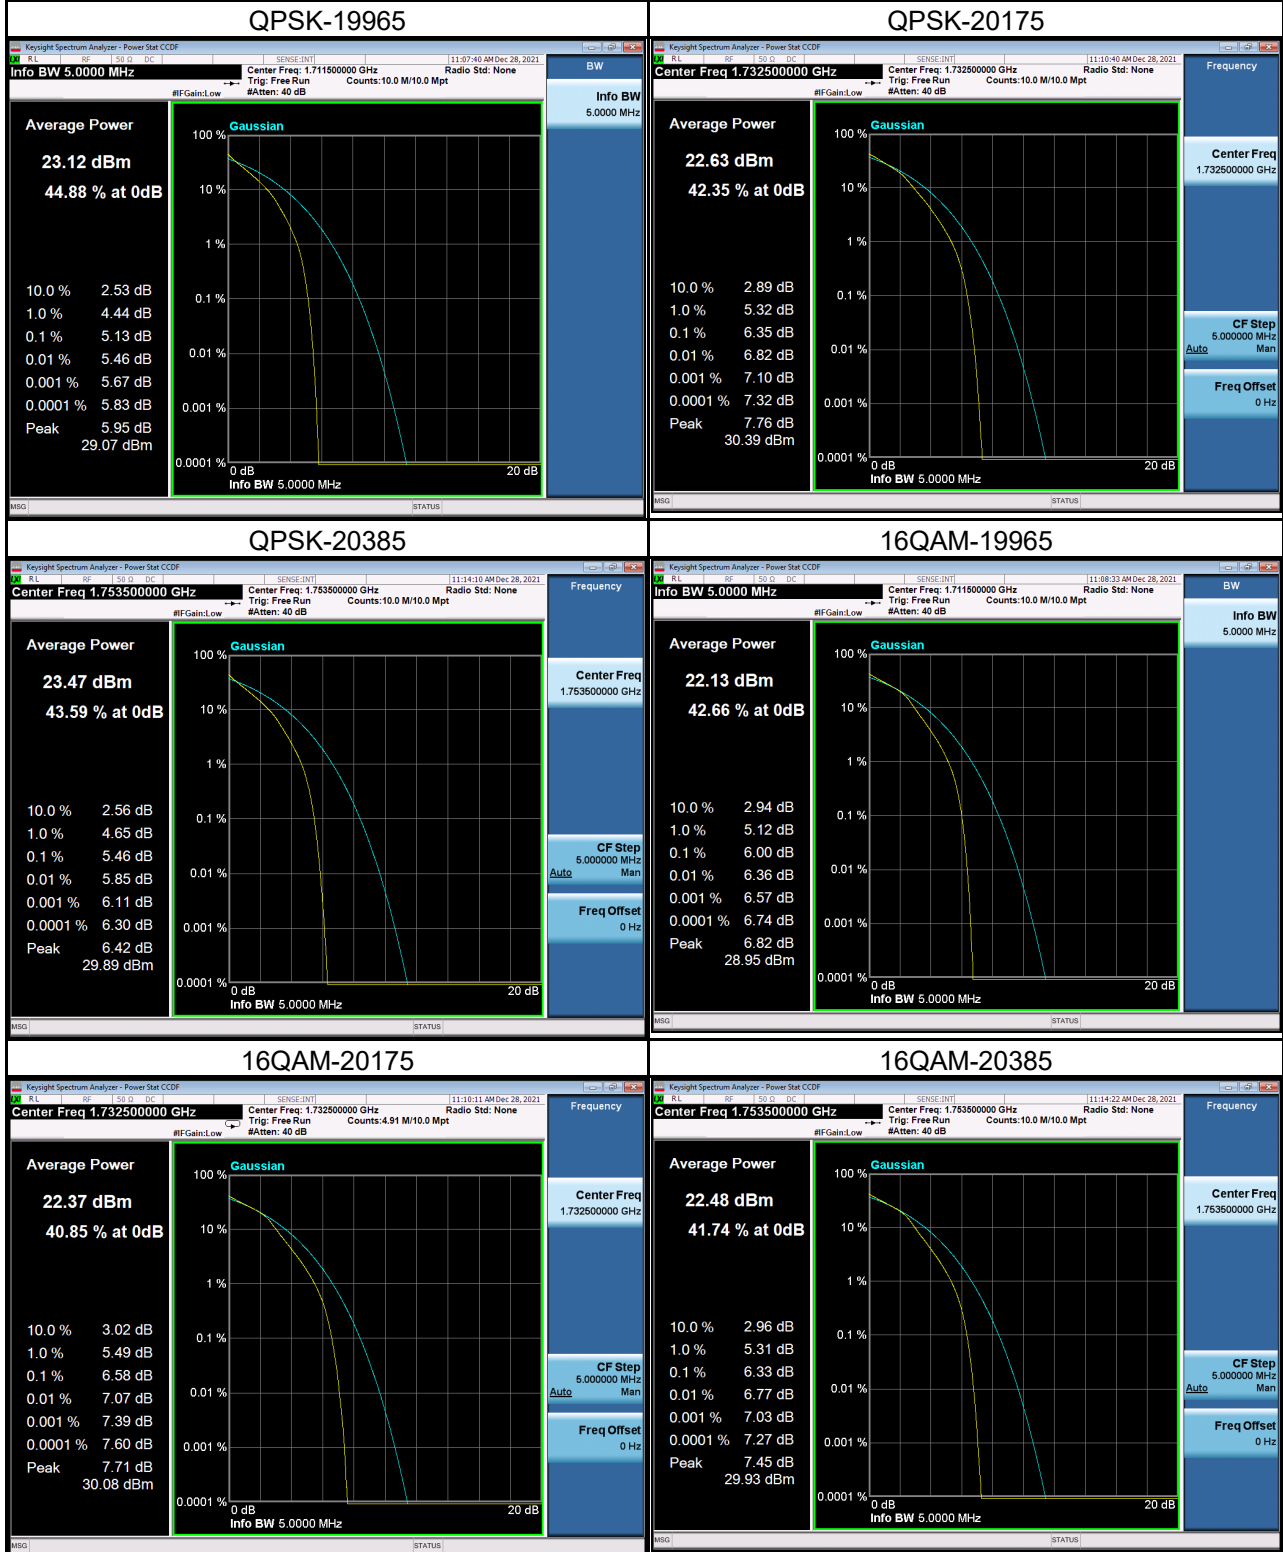

LTE Band 66_3M			
1RB0		1RB14	
Channel	131987	Channel	132657

15RB0			
131987		132657	
Channel	131987	Channel	132657

LTE Band 66_15M

1RB0		1RB74	
Channel	132047	Channel	132597

75RB0

132047		132597	
Channel	132047	Channel	132597

APPENDIX H - PEAK TO AVERAGE RATIO

WCDMA Band IV Spectrum Plot_WCDMA

LTE Band 4 _1.4M

LTE Band 4_3M

LTE Band 4 _5M

LTE Band 4_10M

LTE Band 4_15M

LTE Band 4_20M

LTE Band 7_5M

LTE Band 7_10M

LTE Band 7_15M

LTE Band 7_20M