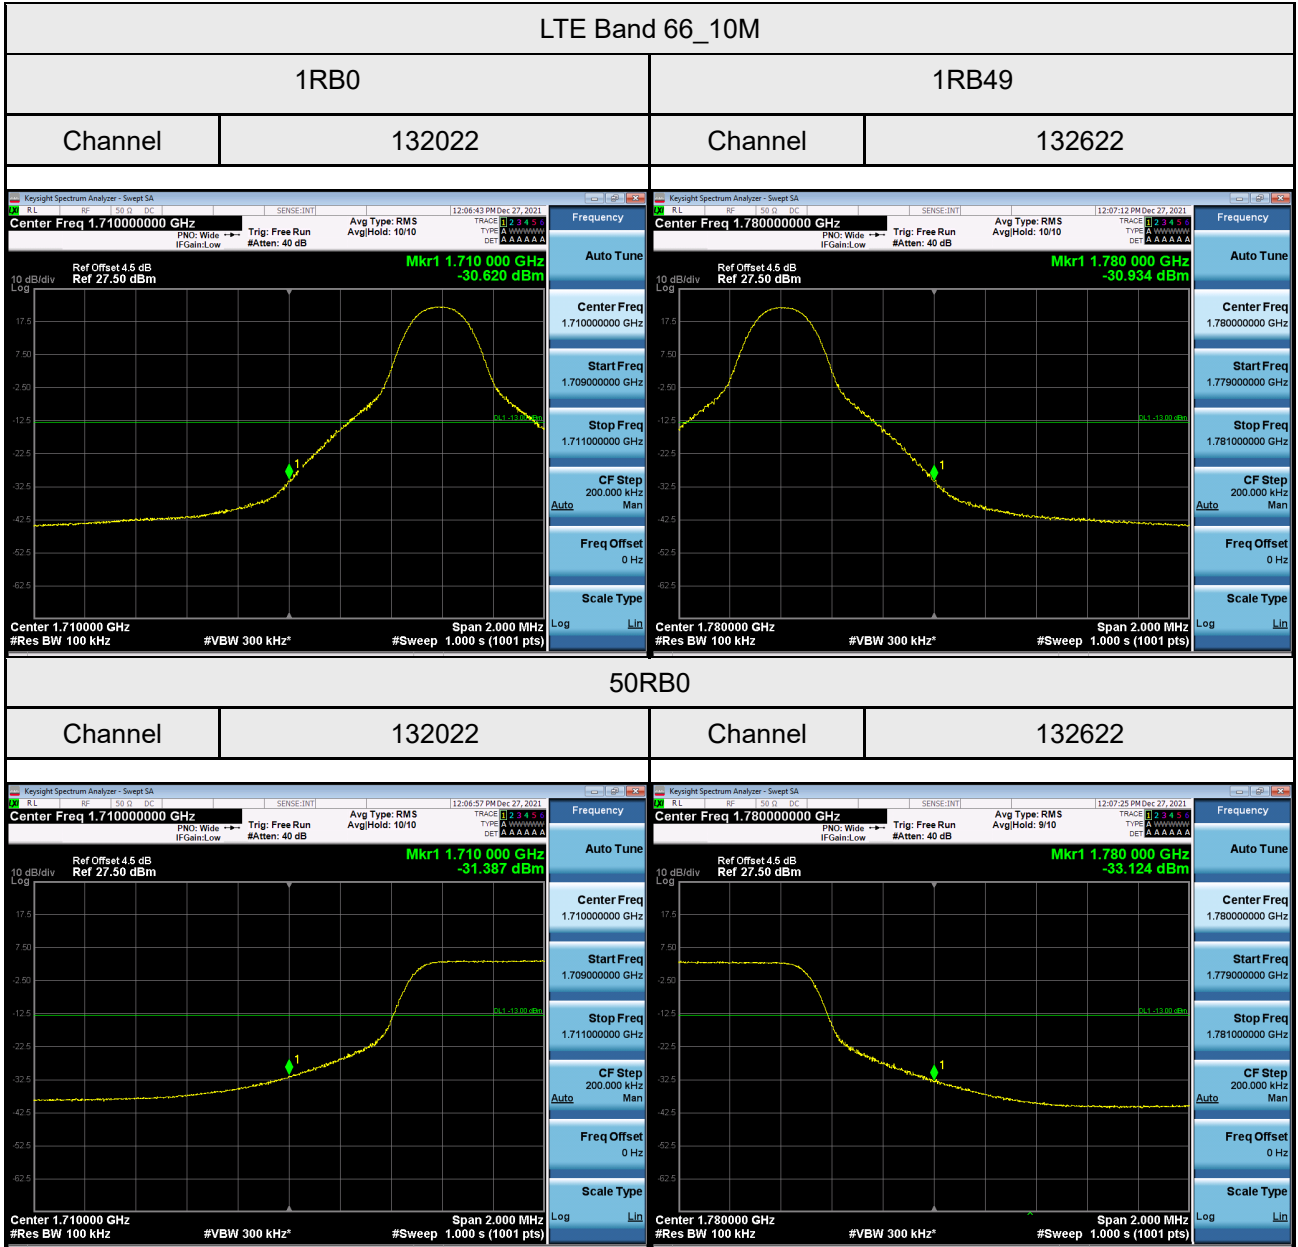

LTE Band 66_3M			
1RB0		1RB14	
Channel	131987	Channel	132657

15RB0			
131987		132657	
Channel	131987	Channel	132657

LTE Band 66_15M

1RB0		1RB74	
Channel	132047	Channel	132597

75RB0

132047		132597	
Channel	132047	Channel	132597

APPENDIX H - PEAK TO AVERAGE RATIO

WCDMA Band IV Spectrum Plot_WCDMA

LTE Band 4 _1.4M

LTE Band 4_3M

LTE Band 4 _5M

LTE Band 4_10M

LTE Band 4_15M

LTE Band 4_20M

LTE Band 7_5M

LTE Band 7_10M

LTE Band 7_15M

LTE Band 7_20M