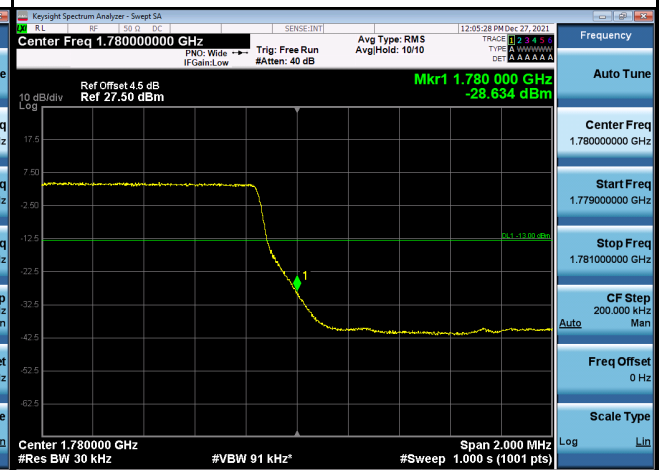

LTE Band 66_3M			
1RB0		1RB14	
Channel	131987	Channel	132657

15RB0			
131987		132657	
Channel	131987	Channel	132657

LTE Band 66_15M

1RB0		1RB74	
Channel	132047	Channel	132597

75RB0

132047		132597	
Channel	132047	Channel	132597

APPENDIX H - PEAK TO AVERAGE RATIO

WCDMA Band IV Spectrum Plot_WCDMA

LTE Band 4 _1.4M

LTE Band 4_3M

LTE Band 4 _5M

LTE Band 4_10M

LTE Band 4_15M

LTE Band 4_20M