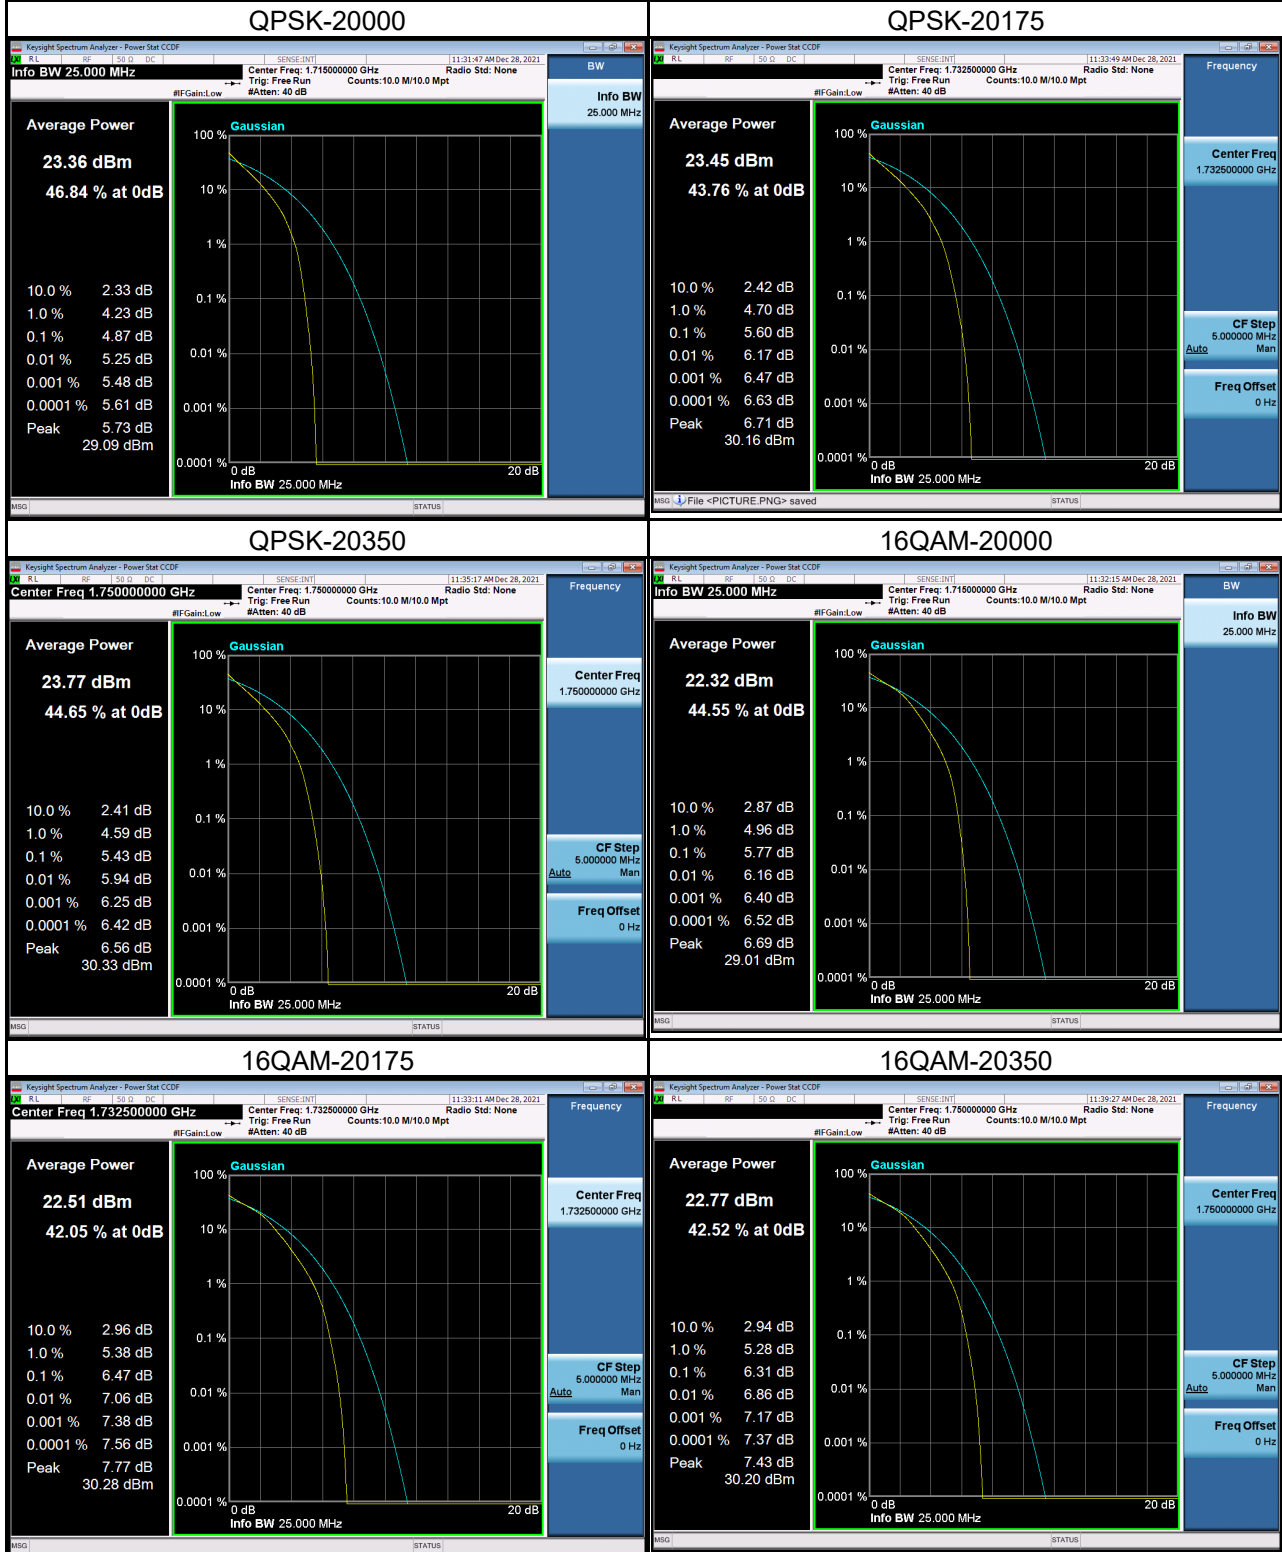

LTE Band 66_3M			
1RB0		1RB14	
Channel	131987	Channel	132657

15RB0			
131987		132657	
Channel	131987	Channel	132657

LTE Band 66_15M

1RB0		1RB74	
Channel	132047	Channel	132597

75RB0

132047		132597	
Channel	132047	Channel	132597

APPENDIX H - PEAK TO AVERAGE RATIO

WCDMA Band IV Spectrum Plot_WCDMA

LTE Band 4 _1.4M

LTE Band 4_3M

LTE Band 4 _5M

LTE Band 4_10M

LTE Band 4_15M

LTE Band 4_20M

LTE Band 7_5M

LTE Band 7_10M

LTE Band 7_15M

LTE Band 7_20M