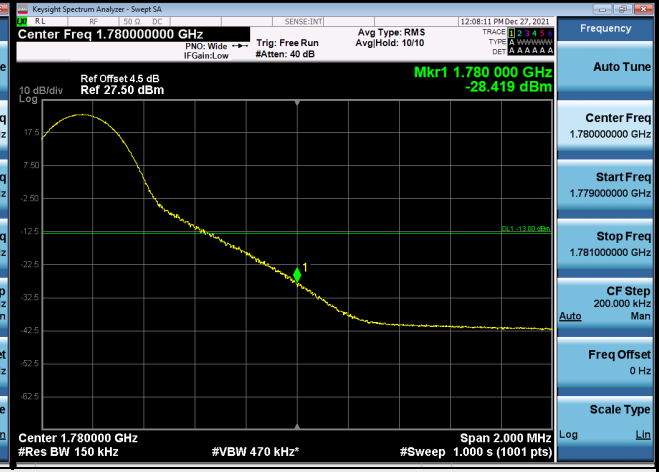

LTE Band 66_3M			
1RB0		1RB14	
Channel	131987	Channel	132657

15RB0			
131987		132657	
Channel	131987	Channel	132657

LTE Band 66_15M

1RB0		1RB74	
Channel	132047	Channel	132597

75RB0

132047		132597	
Channel	132047	Channel	132597

APPENDIX H - PEAK TO AVERAGE RATIO

WCDMA Band IV Spectrum Plot_WCDMA

LTE Band 4 _1.4M

LTE Band 4_3M

LTE Band 4 _5M

LTE Band 4_10M

LTE Band 4_15M

LTE Band 4_20M