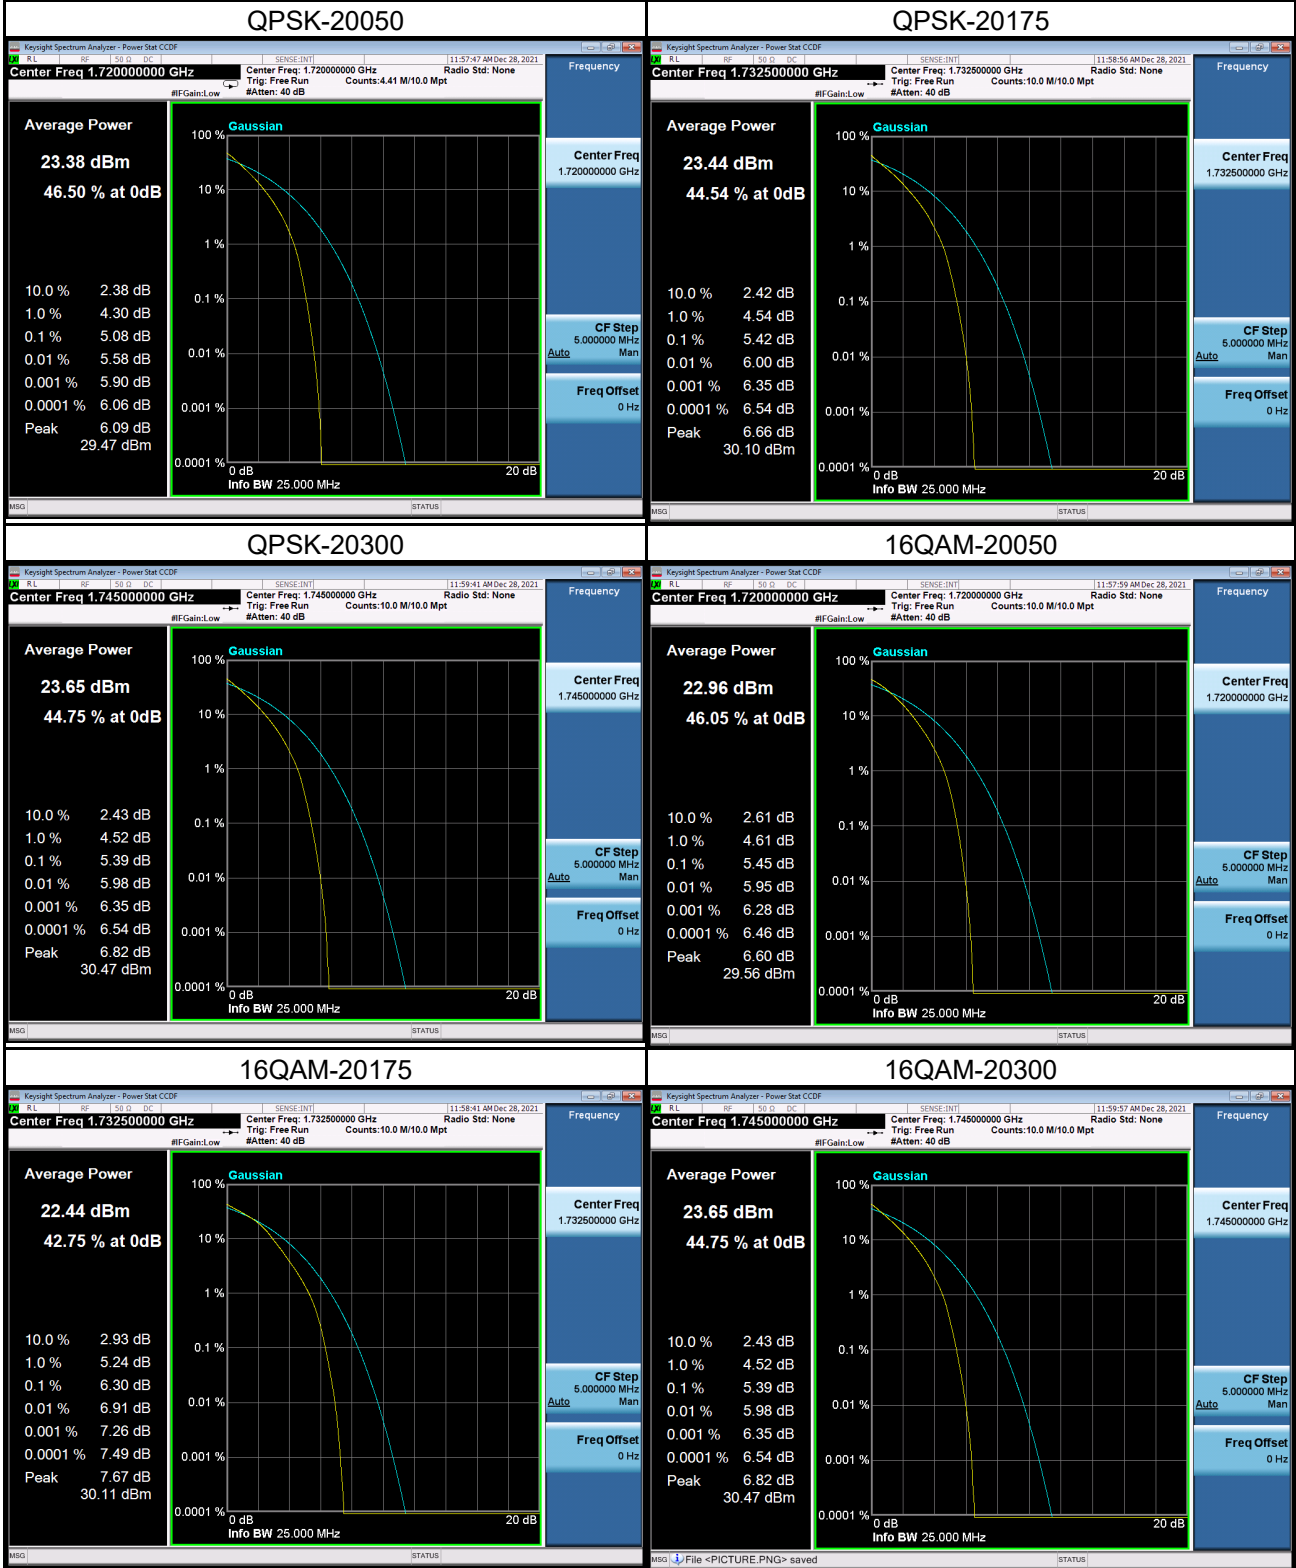

LTE Band 66_3M			
1RB0		1RB14	
Channel	131987	Channel	132657

15RB0			
131987		132657	
Channel	131987	Channel	132657

LTE Band 66_15M

1RB0		1RB74	
Channel	132047	Channel	132597

75RB0

132047		132597	
Channel	132047	Channel	132597

APPENDIX H - PEAK TO AVERAGE RATIO

WCDMA Band IV Spectrum Plot_WCDMA

LTE Band 4 _1.4M

LTE Band 4_3M

LTE Band 4 _5M

LTE Band 4_10M

LTE Band 4_15M

LTE Band 4_20M

LTE Band 7_5M

LTE Band 7_10M

LTE Band 7_15M

LTE Band 7_20M