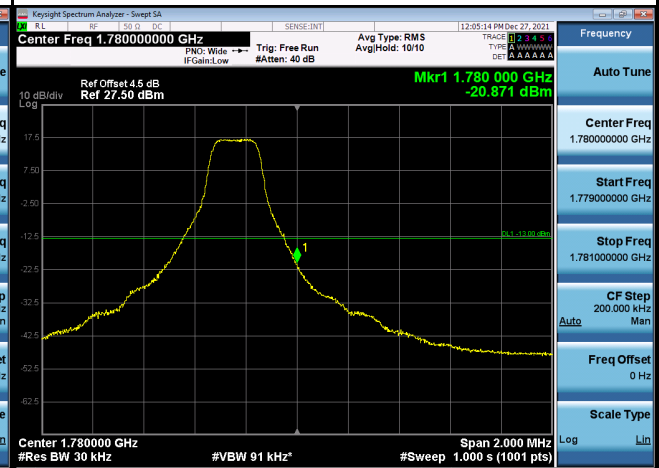

LTE Band 66_3M			
1RB0		1RB14	
Channel	131987	Channel	132657

15RB0			
131987		132657	
Channel	131987	Channel	132657

LTE Band 66_15M

1RB0		1RB74	
Channel	132047	Channel	132597

75RB0

132047		132597	
Channel	132047	Channel	132597

APPENDIX H - PEAK TO AVERAGE RATIO

WCDMA Band IV Spectrum Plot_WCDMA

LTE Band 4 _1.4M

LTE Band 4_3M

LTE Band 4 _5M

LTE Band 4_10M

LTE Band 4_15M

LTE Band 4_20M