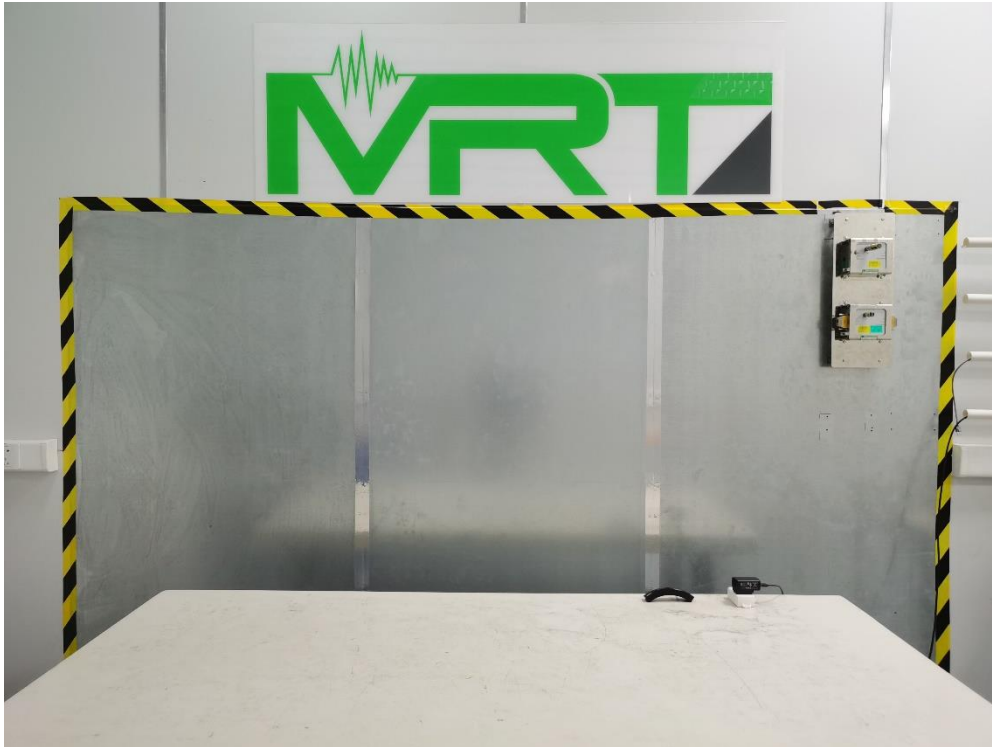

Test Setup Photograph

Description: Front View of Conducted Emission Test Setup for Power Port

Description: Back View of Conducted Emission Test Setup for Power Port

Description: Radiated Spurious Emissions Test Setup for below 1GHz

Description: Radiated Spurious Emissions Test Setup for above 1GHz

Description: Conducted Test Setup