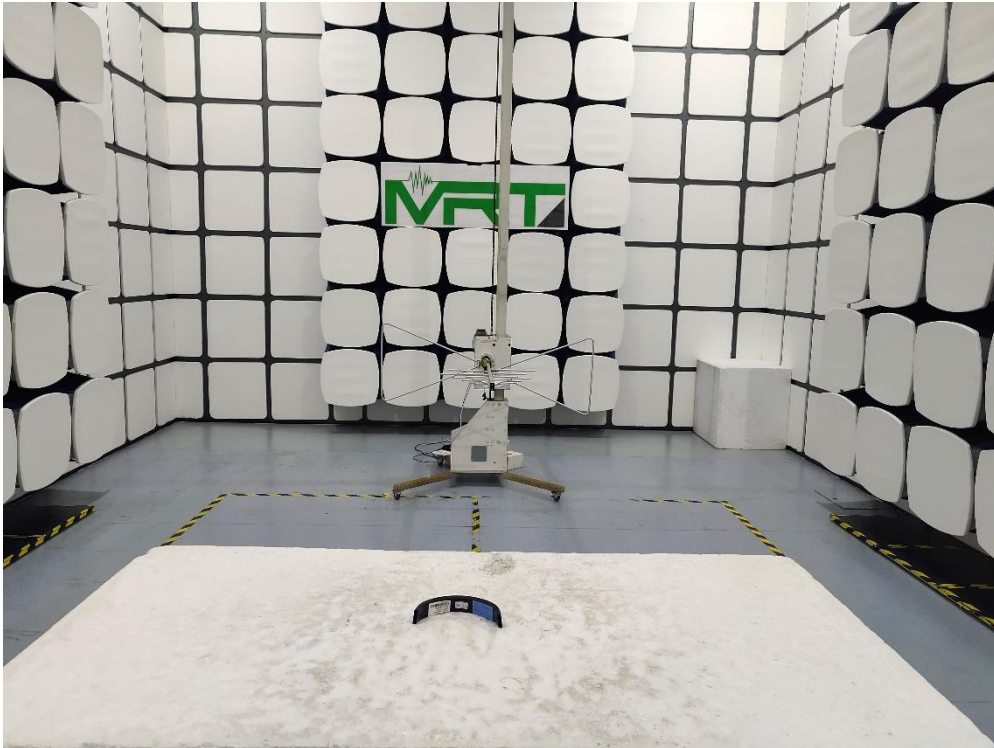

Test Setup Photograph

Description: Front View of Conducted Emission Test Setup for Power Port

Description: Back View of Conducted Emission Test Setup for Power Port

Description: Radiated Spurious Emissions Test Setup for below 1GHz

Description: Radiated Spurious Emissions Test Setup for above 1GHz

Description: Conducted Test Setup