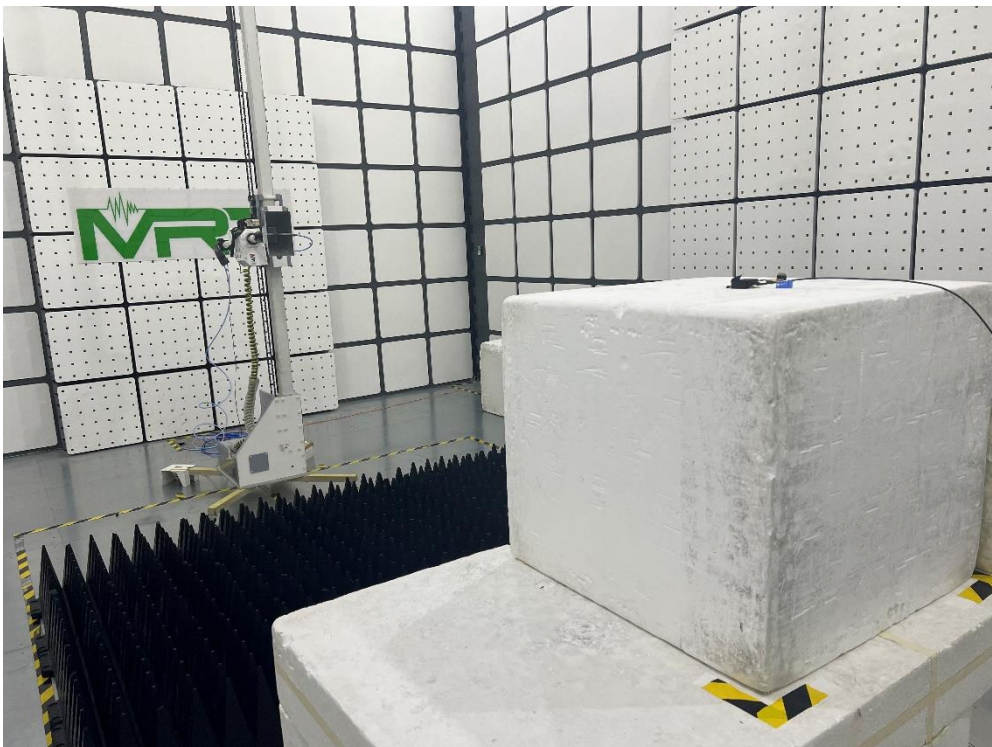

Test Setup Photograph

Description: Front View of Conducted Emission Test Setup for Power Port

Description: Back View of Conducted Emission Test Setup for Power Port

Description: Radiated Spurious Emissions Test Setup for below 1GHz

Description: Radiated Spurious Emissions Test Setup for above 1GHz

Description: Conducted Test Setup