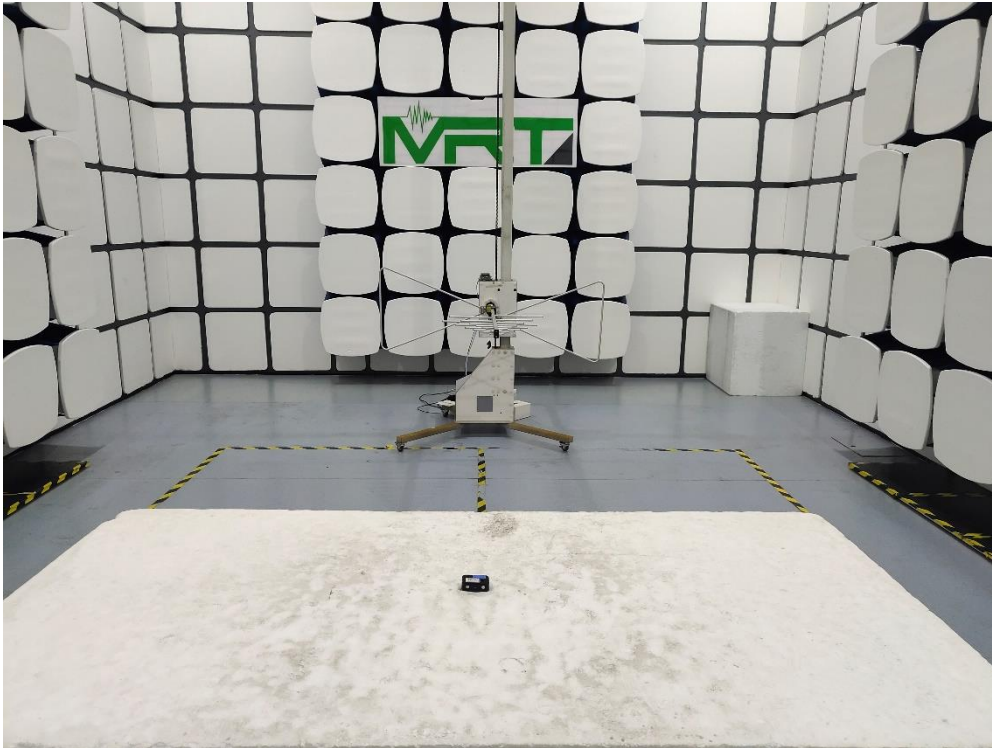

Test Setup Photograph

Description: Front View of Conducted Emission Test Setup for Power Port

Description: Back View of Conducted Emission Test Setup for Power Port

Description: Radiated Spurious Emissions Test Setup for below 1GHz

Description: Radiated Spurious Emissions Test Setup for above 1GHz

Description: Conducted Test Setup