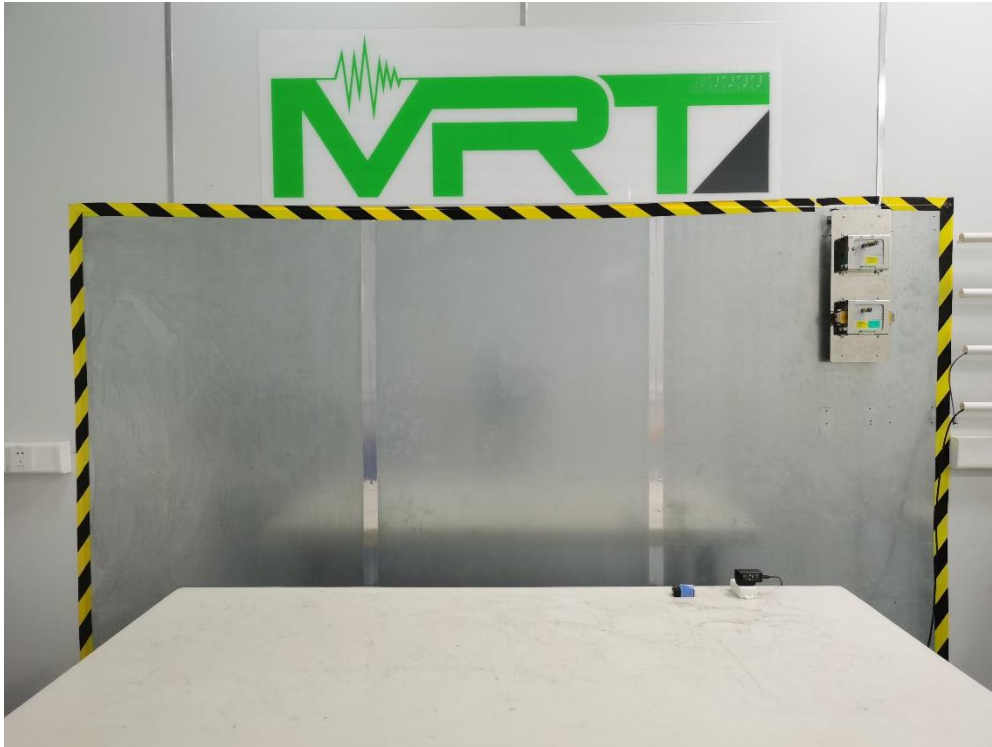

Test Setup Photograph

Description: Front View of Conducted Emission Test Setup for Power Port

Description: Back View of Conducted Emission Test Setup for Power Port

Description: Radiated Spurious Emissions Test Setup for below 1GHz

Description: Radiated Spurious Emissions Test Setup for above 1GHz

Description: Conducted Test Setup