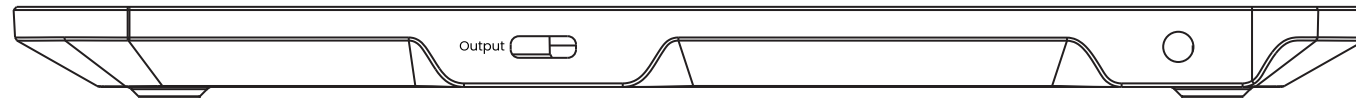

字体: Poppins Regular 4.93

字体: Poppins Regular 4.93

ventev
15W Dual Wireless Chargepad
BPN: WLS15DUAL-BK-WHT262043
Model: WLS15DUAL-BK-WHT262043
PO:25876 PN: WLS15DUAL-WHT262043
Input: 12V=4A
Wireless Output: 30W Max (15Wx2)
USB-C Output: 7.5W (5V=1.5A)

FCC ID: 2A3XF-WLS15D
Made in Vietnam

ventev
15W Dual Wireless Chargepad
BPN: WLS15DUAL-BK-WHT262043
Model: WLS15DUAL-BK-WHT262043
PO:25876 PN: WLS15DUAL-WHT262043
Input: 12V=4A
Wireless Output: 30W Max (15Wx2)
USB-C Output: 7.5W (5V=1.5A)

FCC ID: 2A3XF-WLS15D
Made in Vietnam

字体: Poppins Regular 4.93

USB口位置

居中

居中

20.62 mm

65.308 mm