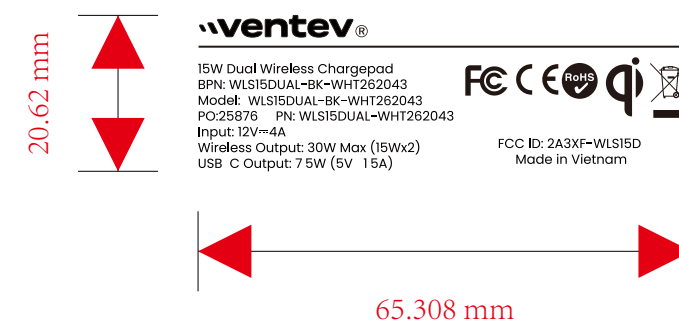

字体: Poppins Regular 4.93

字体: Poppins Regular 4.93

ventev
15W Dual Wireless Chargepad
BPN: WLS15DUAL-BK-WHT262043
Model: WLS15DUAL-BK-WHT262043
PO:25876 PN: WLS15DUAL-WHT262043
Input: 12V=4A
Wireless Output: 30W Max (15Wx2)
USB-C Output: 7.5W (5V=1.5A)

FCC ID: 2A3XF-WLS15D
Made in Vietnam

ventev
15W Dual Wireless Chargepad
BPN: WLS15DUAL-BK-WHT262043
Model: WLS15DUAL-BK-WHT262043
PO:25876 PN: WLS15DUAL-WHT262043
Input: 12V=4A
Wireless Output: 30W Max (15Wx2)
USB-C Output: 7.5W (5V=1.5A)

FCC ID: 2A3XF-WLS15D
Made in Vietnam

字体: Poppins Regular 4.93

USB口位置

居中

居中

20.62 mm

65.308 mm