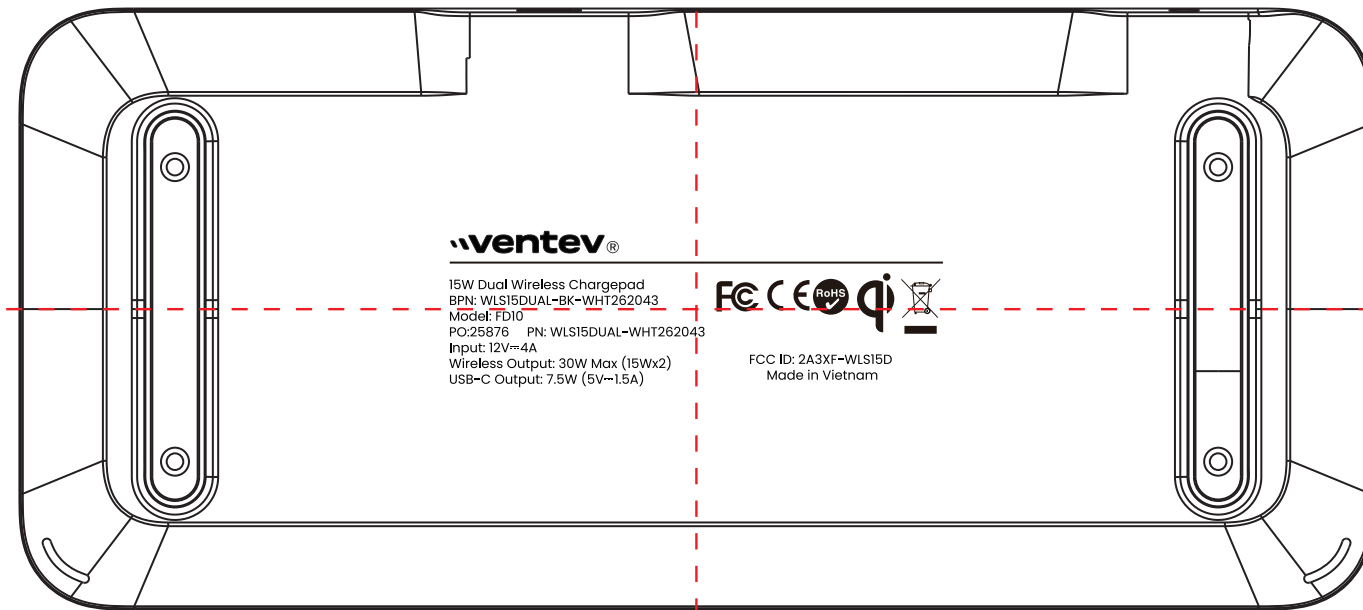

FCC ID: 2A3XF-WLS15D
Made in Vietnam

字体: Poppins Regular 4.93

USB口位置

居中

居中

20.62 mm

65.308 mm