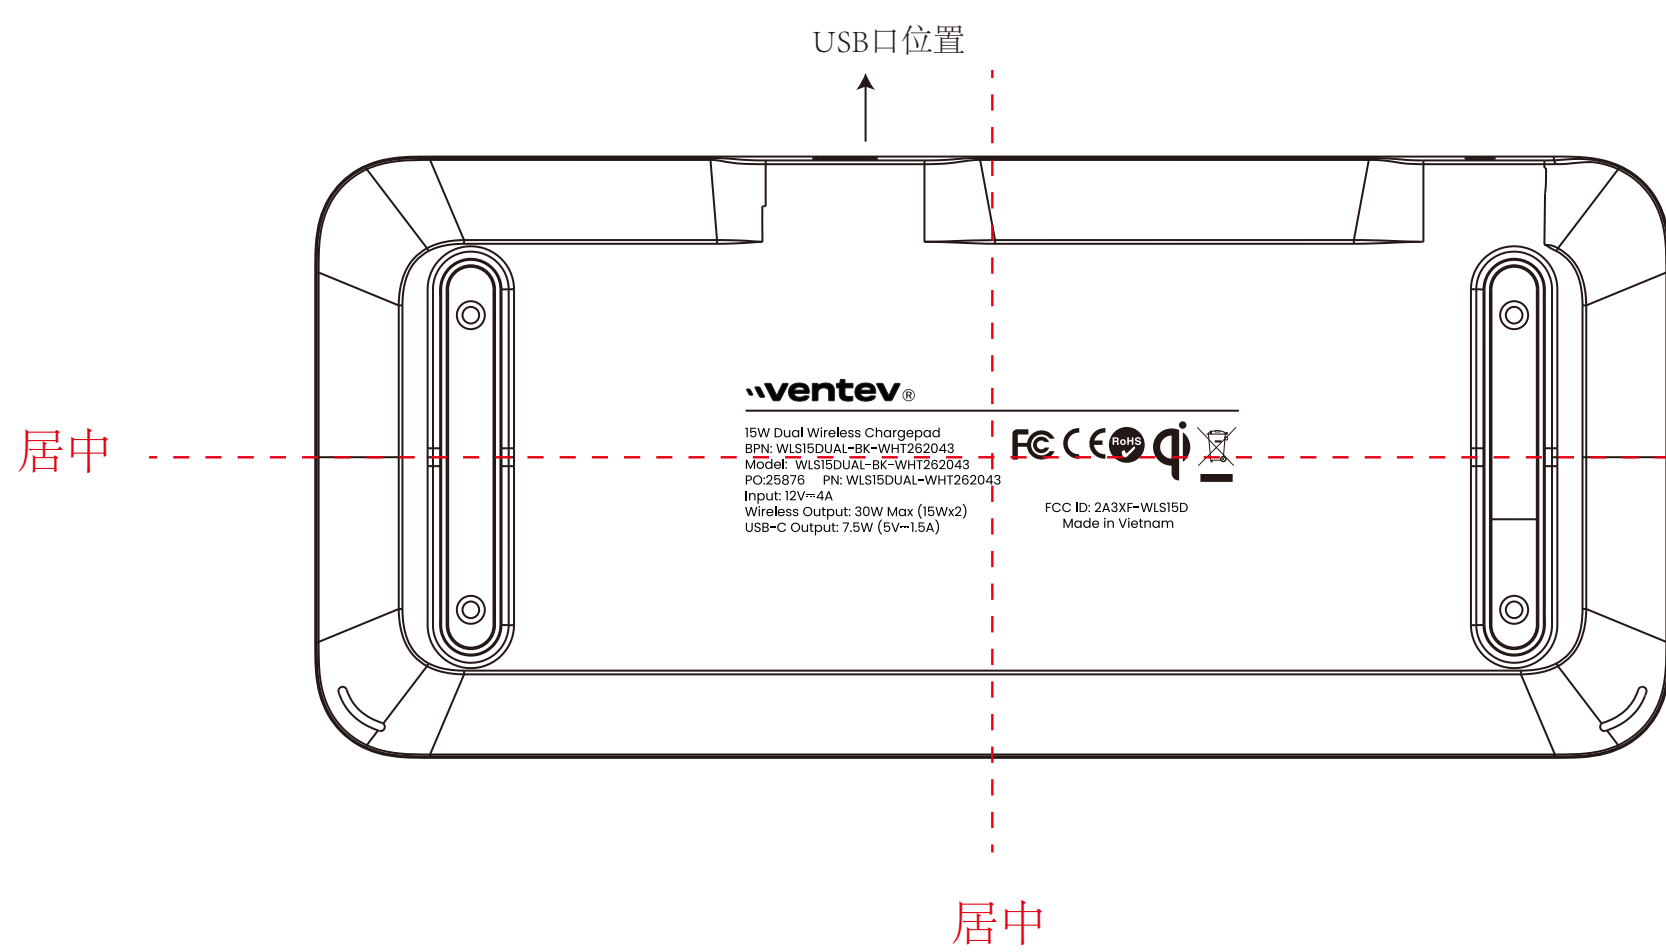

字体: Poppins Regular 4.93

字体: Poppins Regular 4.93

ventev
15W Dual Wireless Chargepad
BPN: WLS15DUAL-BK-WHT262043
Model: WLS15DUAL-BK-WHT262043
PO:25876 PN: WLS15DUAL-WHT262043
Input: 12V=4A
Wireless Output: 30W Max (15Wx2)
USB-C Output: 7.5W (5V=1.5A)

FCC ID: 2A3XF-WLS15D
Made in Vietnam

ventev
15W Dual Wireless Chargepad
BPN: WLS15DUAL-BK-WHT262043
Model: WLS15DUAL-BK-WHT262043
PO:25876 PN: WLS15DUAL-WHT262043
Input: 12V=4A
Wireless Output: 30W Max (15Wx2)
USB-C Output: 7.5W (5V=1.5A)

FCC ID: 2A3XF-WLS15D
Made in Vietnam

字体: Poppins Regular 4.93

USB口位置

居中

居中

20.62 mm

65.308 mm