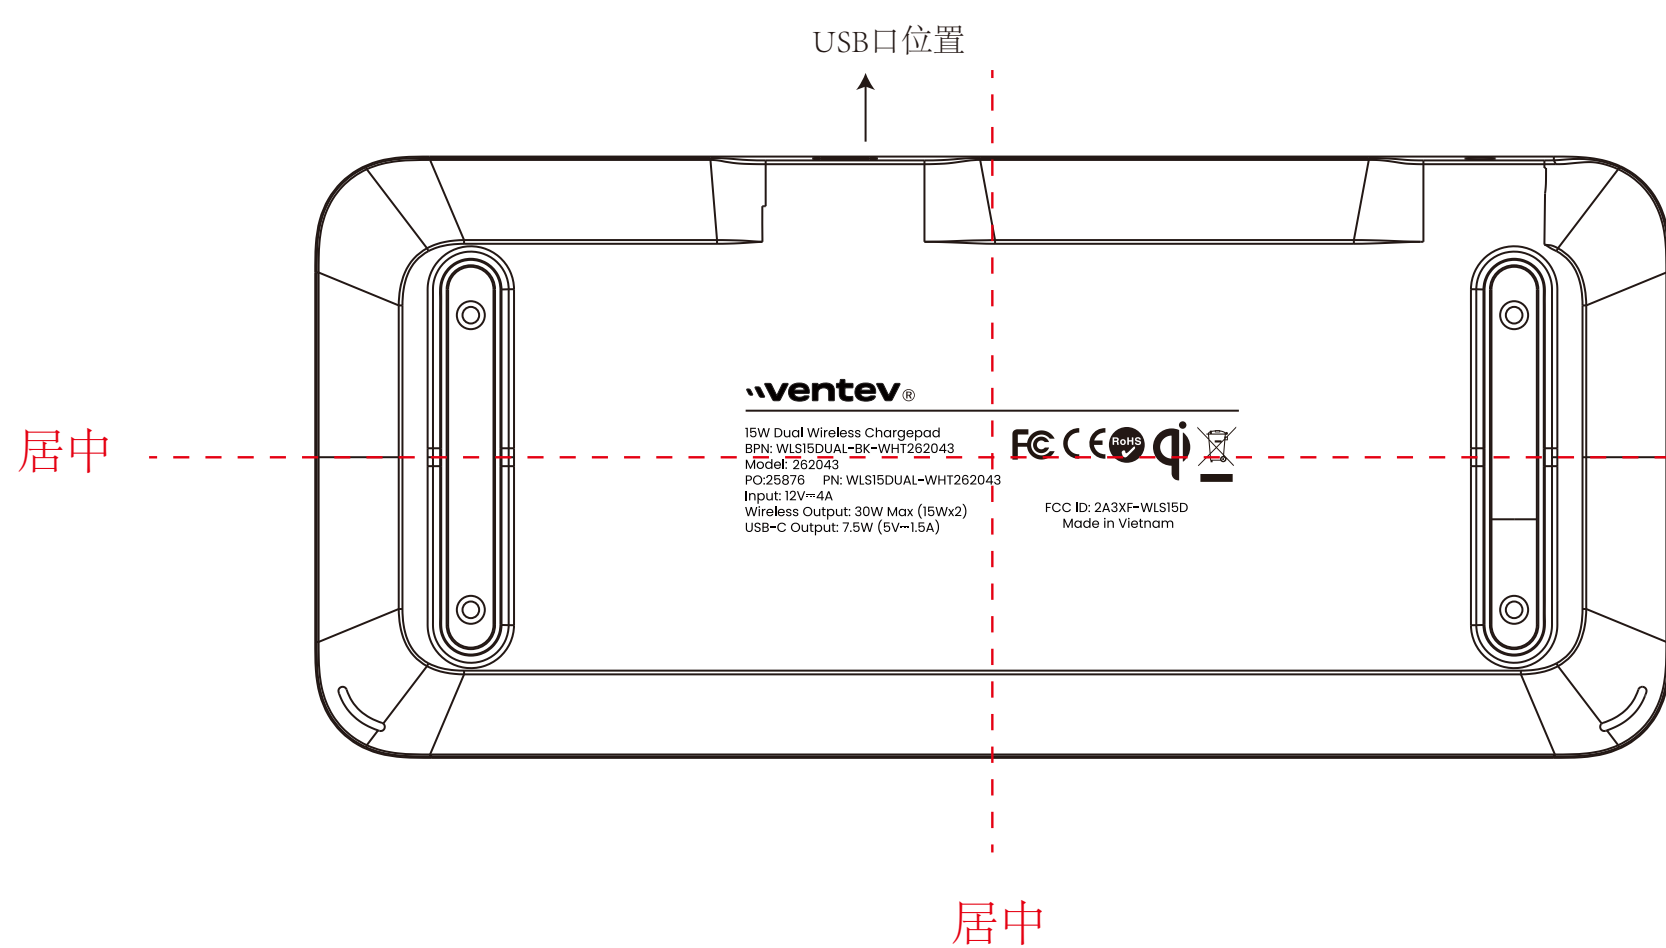

字体: Poppins Regular 4.93

字体: Poppins Regular 4.93

ventev
15W Dual Wireless Chargepad
BPN: WLS15DUAL-BK-WHT262043
Model: WLS15DUAL-BK-WHT262043
PO:25876 PN: WLS15DUAL-WHT262043
Input: 12V=4A
Wireless Output: 30W Max (15Wx2)
USB-C Output: 7.5W (5V=1.5A)

FCC ID: 2A3XF-WLS15D
Made in Vietnam

ventev
15W Dual Wireless Chargepad
BPN: WLS15DUAL-BK-WHT262043
Model: WLS15DUAL-BK-WHT262043
PO:25876 PN: WLS15DUAL-WHT262043
Input: 12V=4A
Wireless Output: 30W Max (15Wx2)
USB-C Output: 7.5W (5V=1.5A)

FCC ID: 2A3XF-WLS15D
Made in Vietnam

字体: Poppins Regular 4.93

USB口位置

居中

居中

20.62 mm

65.308 mm