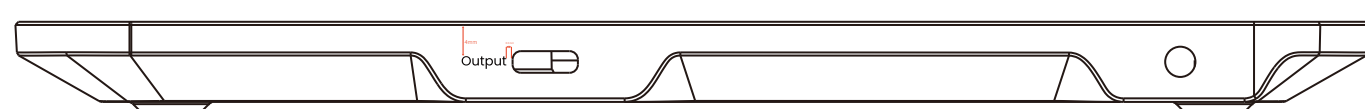

字体: Poppins Regular 4.93

字体: Poppins Regular 4.93

ventev
15W Dual Wireless Chargepad
BPN: WLS15DUAL-BK-WHT262043
Model: WLS15DUAL-BK-WHT262043
PO:25876 PN: WLS15DUAL-WHT262043
Input: 12V=4A
Wireless Output: 30W Max (15Wx2)
USB-C Output: 7.5W (5V=1.5A)

FCC ID: 2A3XF-WLS15D
Made in Vietnam

ventev
15W Dual Wireless Chargepad
BPN: WLS15DUAL-BK-WHT262043
Model: WLS15DUAL-BK-WHT262043
PO:25876 PN: WLS15DUAL-WHT262043
Input: 12V=4A
Wireless Output: 30W Max (15Wx2)
USB-C Output: 7.5W (5V=1.5A)

FCC ID: 2A3XF-WLS15D
Made in Vietnam

字体: Poppins Regular 4.93

USB口位置

居中

居中

20.62 mm

65.308 mm