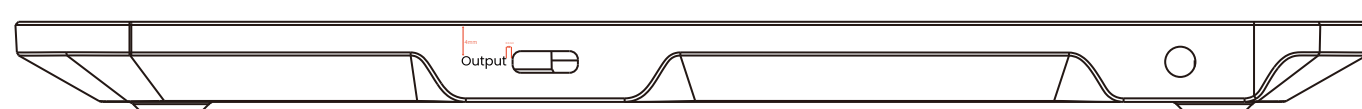

字体: Poppins Regular 4.93

字体: Poppins Regular 4.93

ventev
15W Dual Wireless Chargepad
BPN: WLS15DUAL-BK-WHT262043
Model: WLS15DUAL-BK-WHT262043
PO:25876 PN: WLS15DUAL-WHT262043
Input: 12V=4A
Wireless Output: 30W Max (15Wx2)
USB-C Output: 7.5W (5V=1.5A)

FCC ID: 2A3XF-WLS15D
Made in Vietnam

ventev
15W Dual Wireless Chargepad
BPN: WLS15DUAL-BK-WHT262043
Model: WLS15DUAL-BK-WHT262043
PO:25876 PN: WLS15DUAL-WHT262043
Input: 12V=4A
Wireless Output: 30W Max (15Wx2)
USB-C Output: 7.5W (5V=1.5A)

FCC ID: 2A3XF-WLS15D
Made in Vietnam

字体: Poppins Regular 4.93

USB口位置

居中

居中

20.62 mm

65.308 mm