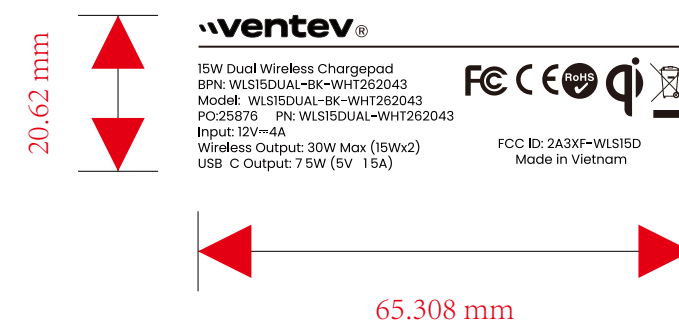

字体: Poppins Regular 4.93

字体: Poppins Regular 4.93

ventev
15W Dual Wireless Chargepad
BPN: WLS15DUAL-BK-WHT262043
Model: WLS15DUAL-BK-WHT262043
PO:25876 PN: WLS15DUAL-WHT262043
Input: 12V=4A
Wireless Output: 30W Max (15Wx2)
USB-C Output: 7.5W (5V=1.5A)

FCC ID: 2A3XF-WLS15D
Made in Vietnam

ventev
15W Dual Wireless Chargepad
BPN: WLS15DUAL-BK-WHT262043
Model: WLS15DUAL-BK-WHT262043
PO:25876 PN: WLS15DUAL-WHT262043
Input: 12V=4A
Wireless Output: 30W Max (15Wx2)
USB-C Output: 7.5W (5V=1.5A)

FCC ID: 2A3XF-WLS15D
Made in Vietnam

字体: Poppins Regular 4.93

USB口位置

居中

居中

20.62 mm

65.308 mm