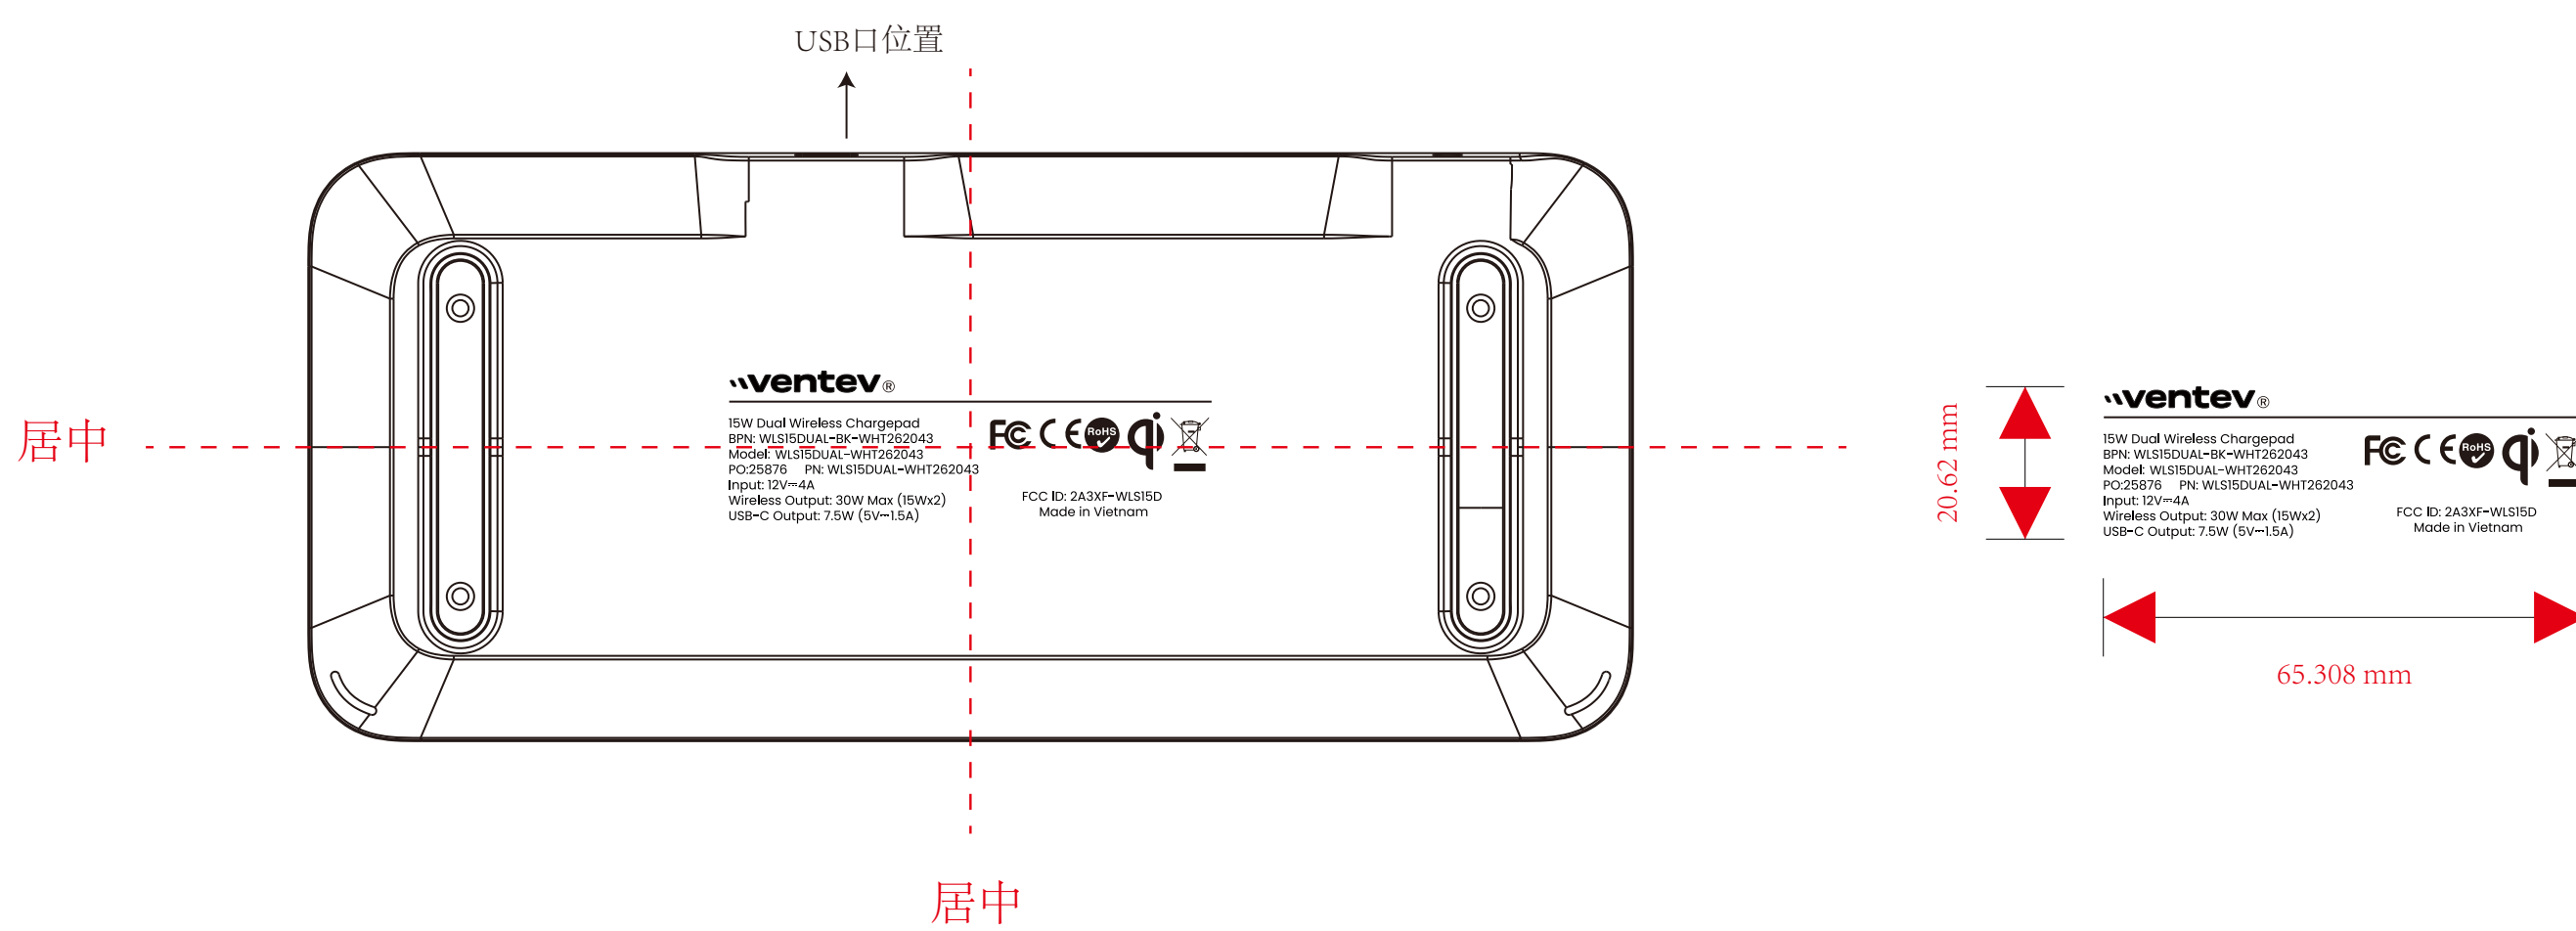

字体: Poppins Regular 4.93

字体: Poppins Regular 4.93

ventev
15W Dual Wireless Chargepad
BPN: WLS15DUAL-BK-WHT262043
Model: WLS15DUAL-BK-WHT262043
PO:25876 PN: WLS15DUAL-WHT262043
Input: 12V=4A
Wireless Output: 30W Max (15Wx2)
USB-C Output: 7.5W (5V=1.5A)

FCC ID: 2A3XF-WLS15D
Made in Vietnam

ventev
15W Dual Wireless Chargepad
BPN: WLS15DUAL-BK-WHT262043
Model: WLS15DUAL-BK-WHT262043
PO:25876 PN: WLS15DUAL-WHT262043
Input: 12V=4A
Wireless Output: 30W Max (15Wx2)
USB-C Output: 7.5W (5V=1.5A)

FCC ID: 2A3XF-WLS15D
Made in Vietnam

字体: Poppins Regular 4.93

USB口位置

居中

居中

20.62 mm

65.308 mm