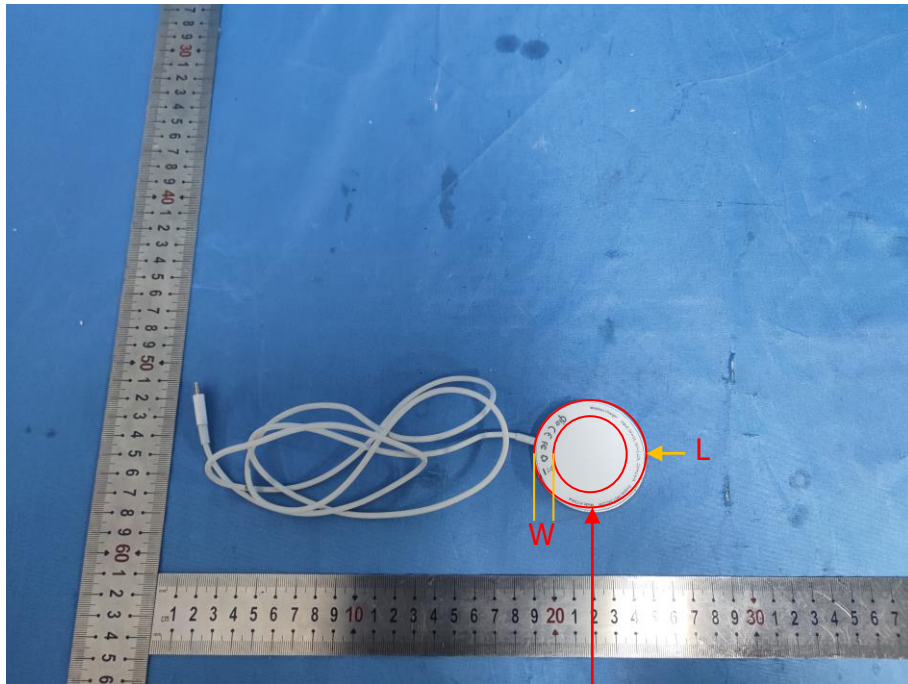

Label

Qi2 Magnetic Wireless Charger

Model Name: Q25-SLV26627

FCC ID: 2A3XF-Q25

Size: L150mm * W5mm

1. The label is silk-screen on the sample