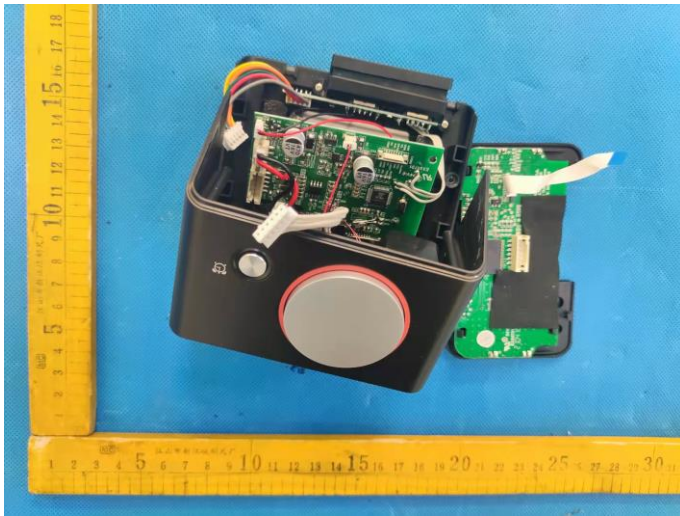

FCC ID: 2A3X5-C1PRO

Antenna for BT