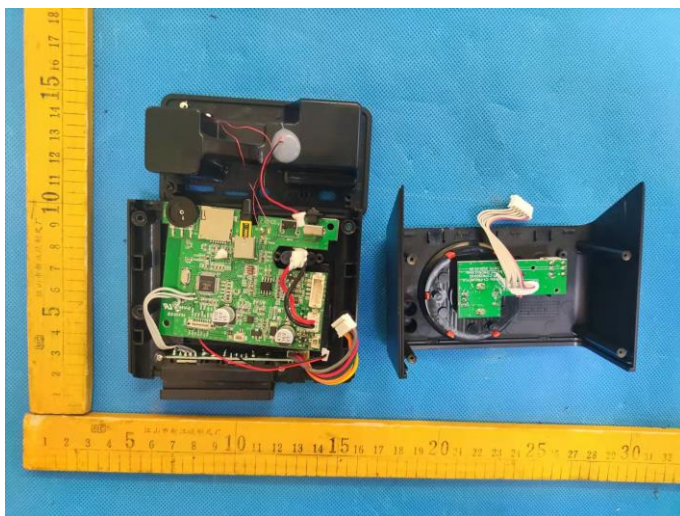

FCC ID: 2A3X5-C1PRO

Antenna for BT