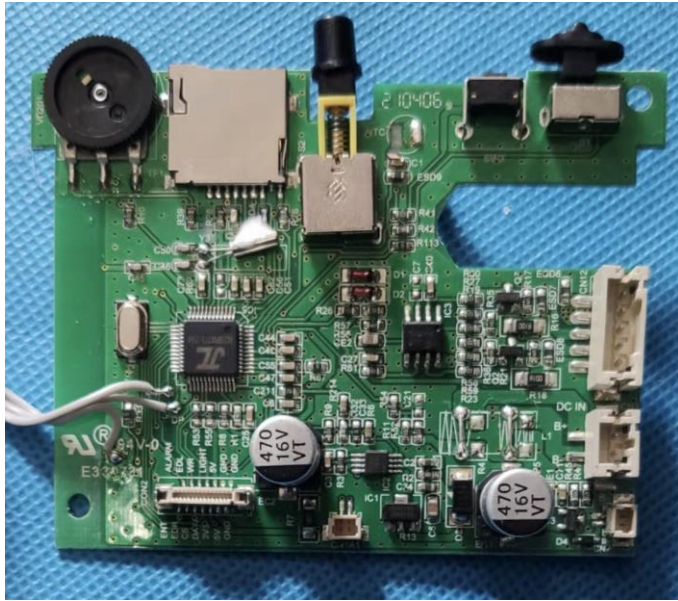

FCC ID: 2A3X5-C1PRO

Antenna for BT