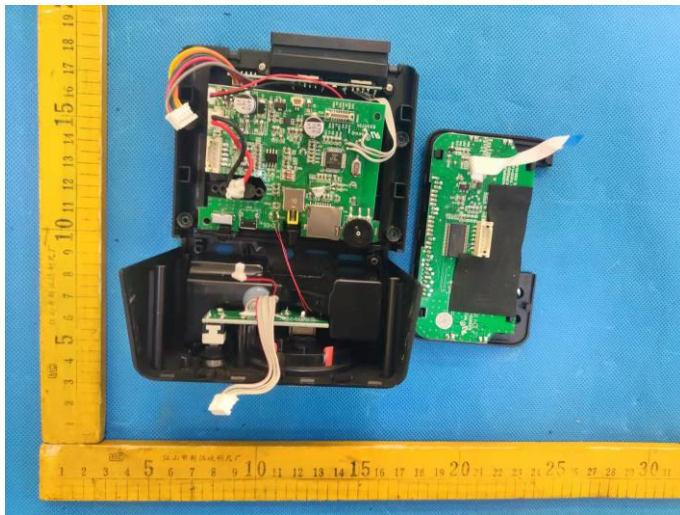

FCC ID: 2A3X5-C1PRO

Antenna for BT