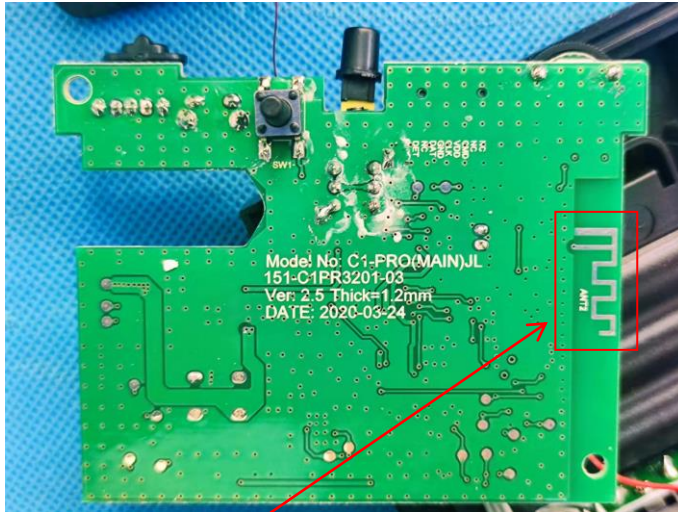

FCC ID: 2A3X5-C1PRO

Antenna for BT