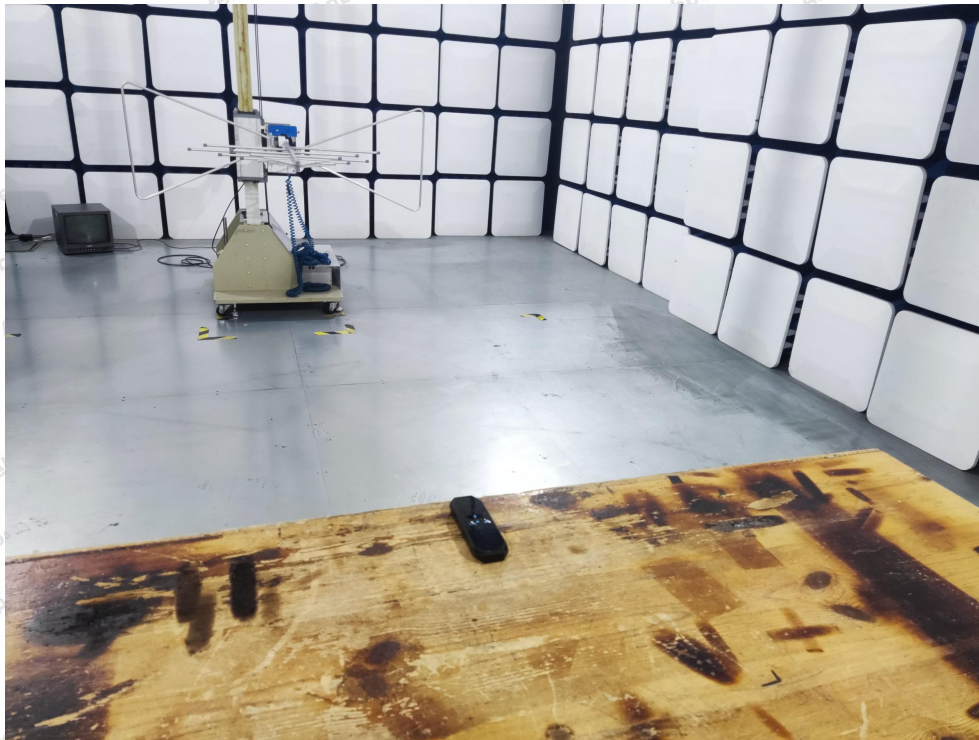

Test Setup Photograph

Photo of Conducted Emission Measurement

Photo of Radiation Emission Test

Anbotek

Product Safety

Shenzhen Anbotek Compliance Laboratory Limited

Address: 1/F., Building D, Sogood Science and Technology Park, Sanwei Community, Hangcheng Street, Bao'an District, Shenzhen, Guangdong, China.
Tel: (86) 0755-26066440 Fax: (86) 0755-26014772 Email: service@anbotek.com