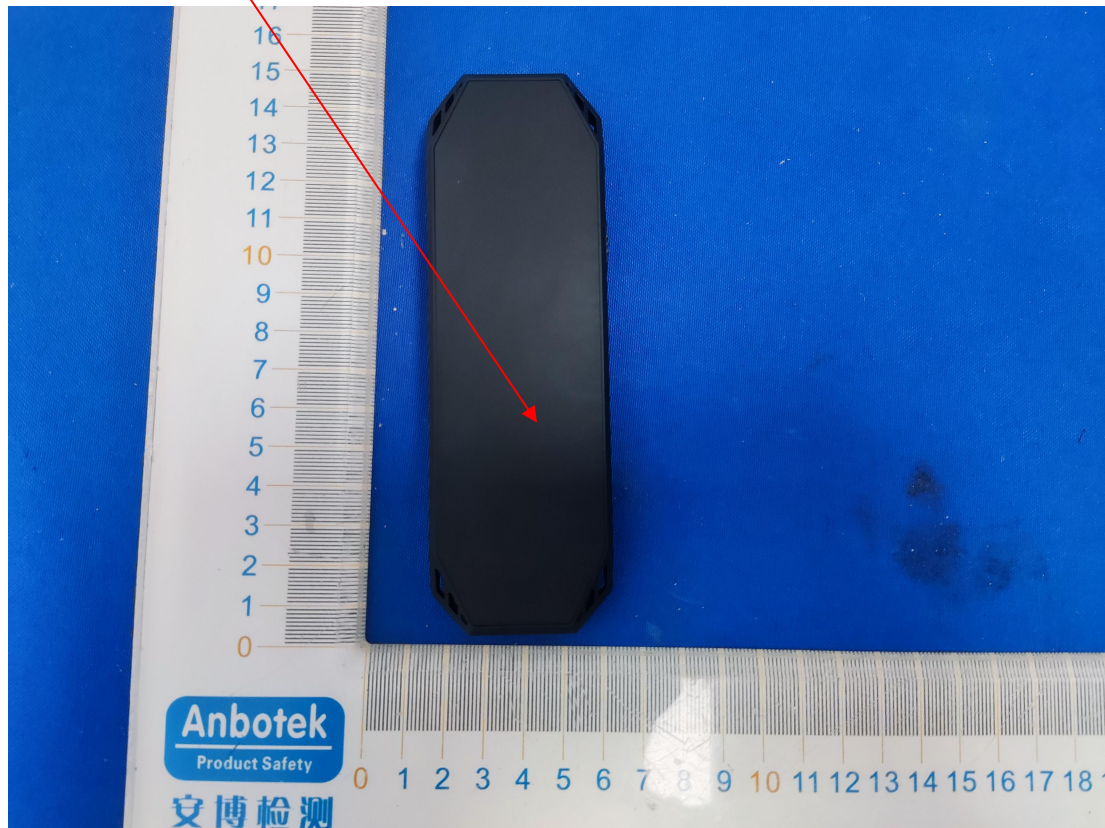

Label Location On EUT

Label

Product Name: Dog Training Collar

Model No.: TF-X1

FCC ID: 2A3WT-TFX1

This device complies with Part 15 of the FCC Rules. Operation is subject to the following two conditions:

- (1) This device may not cause harmful interference, and
- (2) This device must accept any interference received, including interference that may cause undesired operation.