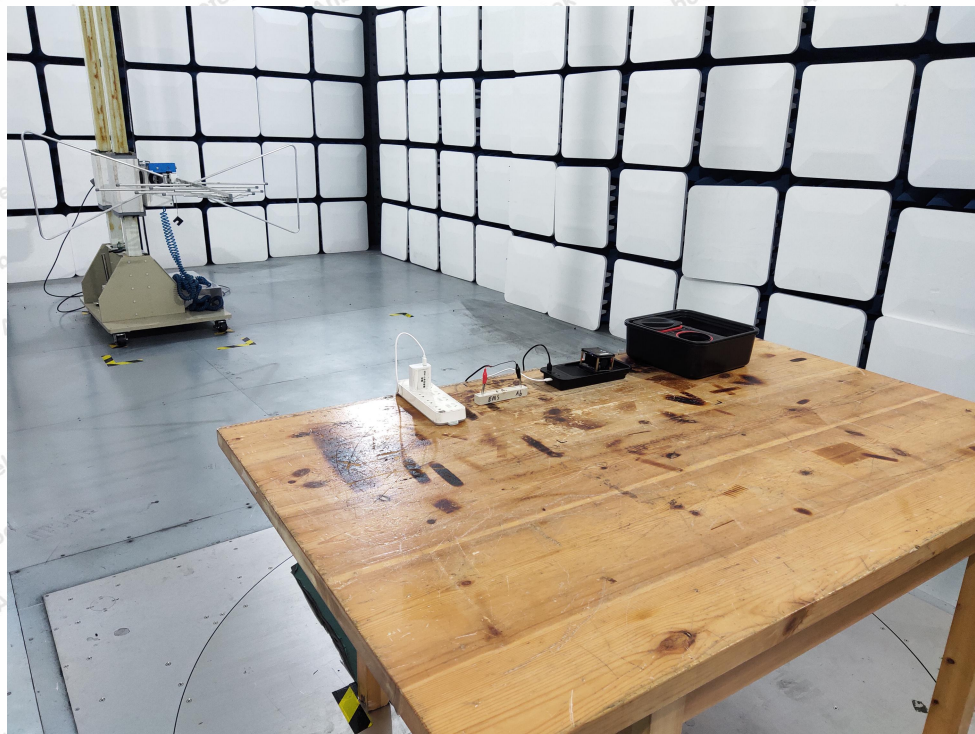

Test Setup Photograph

Photo of Conducted Emission Measurement

Photo of Radiation Emission Test

Anbotek

Product Safety

Shenzhen Anbotek Compliance Laboratory Limited

Address: 1/F., Building D, Sogood Science and Technology Park, Sanwei Community, Hangcheng Street, Bao'an District, Shenzhen, Guangdong, China.
Tel: (86) 0755-26066440 Fax: (86) 0755-26014772 Email: service@anbotek.com