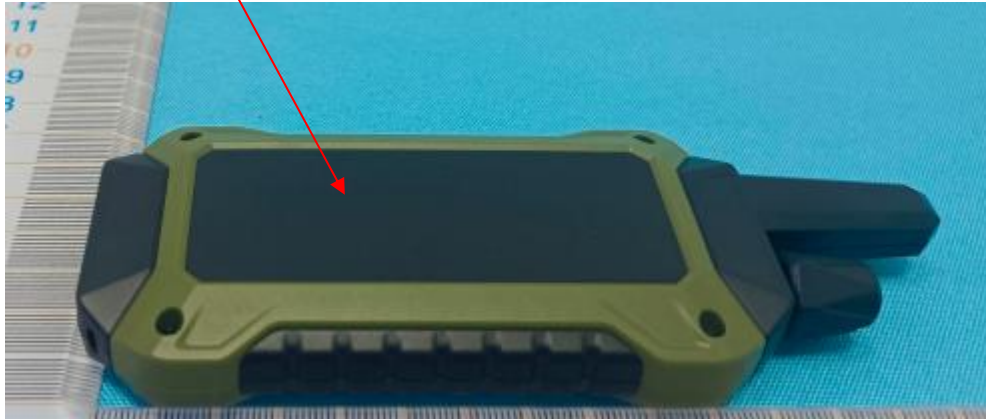

Label Location On EUT

Label

Dog Training Collar

Model: PC30

5.0V \equiv 1.0A

FCC ID: 2A3WT-PC30

Manufacturer: Quanzhou Purplebox Electronic Co., Ltd.
Floor 3&4, No.41 Wanrong Street, Wansheng Community,
Wan'an, Luojiang, Quanzhou, Fujian, China