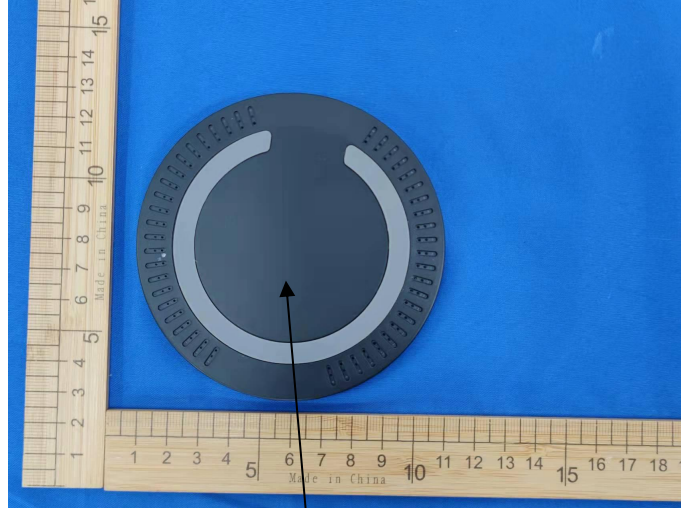

## Label & label location

20\*10mm

Wireless charger  
FCC ID:2A3WRCWD-V01