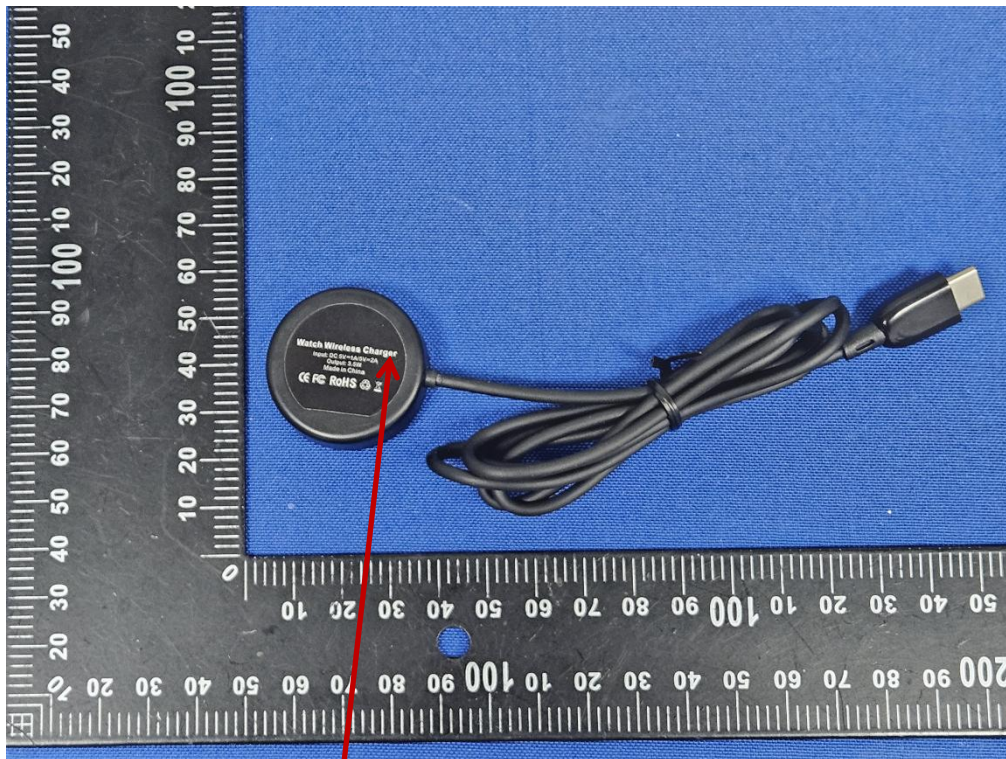

Label:

FCC ID:2A3WR-V016

Watch wireless charger

Input:DC 5V/1A; DC 5V/2A