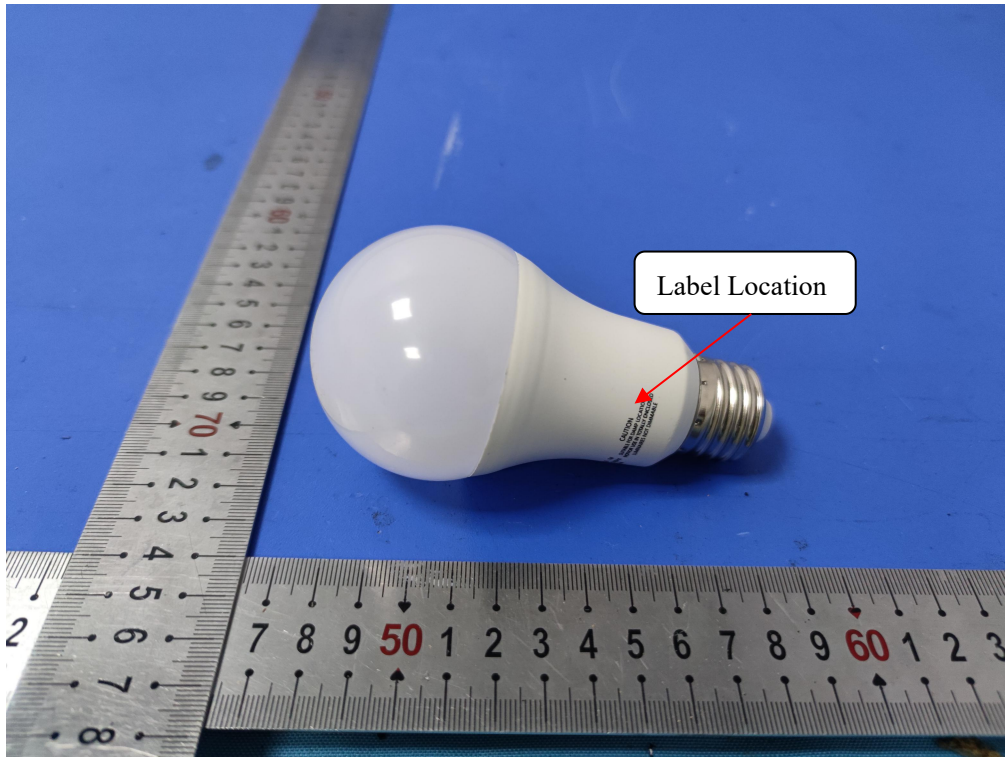

LABEL AND LOCATION

WIFI LED Bulb
Model: MZT-GY001
FCC ID: 2A3W8GY01

(Size: L 4.0cm x W 2.0cm)

Material: Tagboard
Glue: adhesive sticker
Font color: Blue
Label color: White