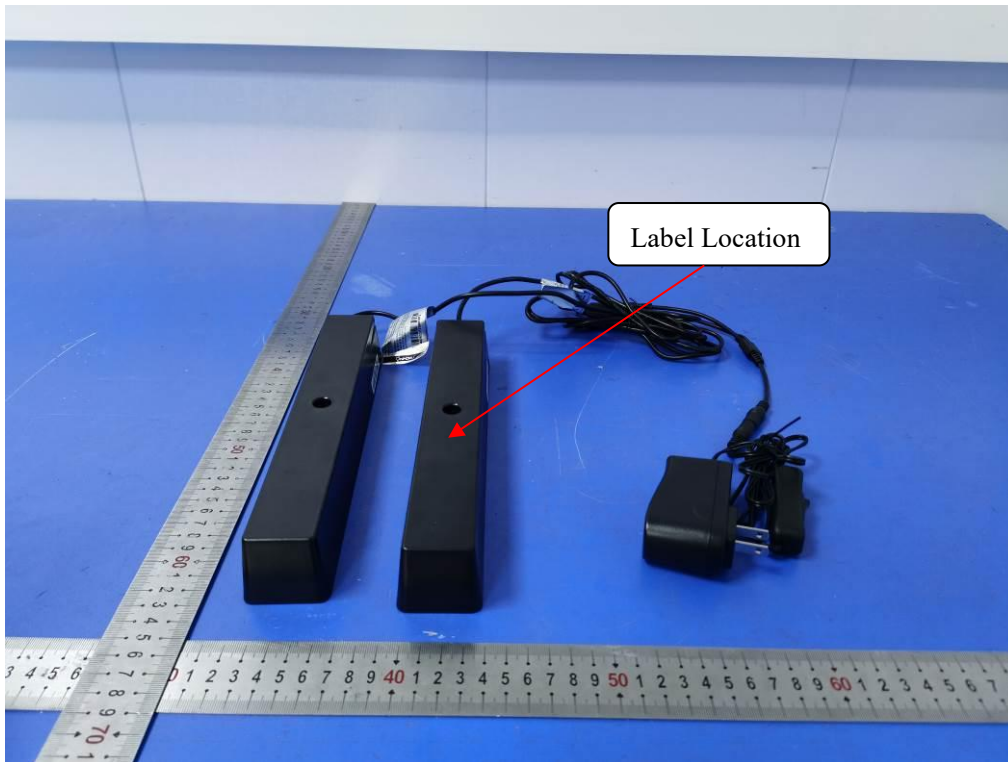

LABEL AND LOCATION

LED RGB Light
Model: MZT-FW01
FCC ID: 2A3W8FW01

(Size: L 4.0cm xW 2.0cm)

Material: Tagboard
Glue: adhesive sticker
Font color: Blue
Label color: White