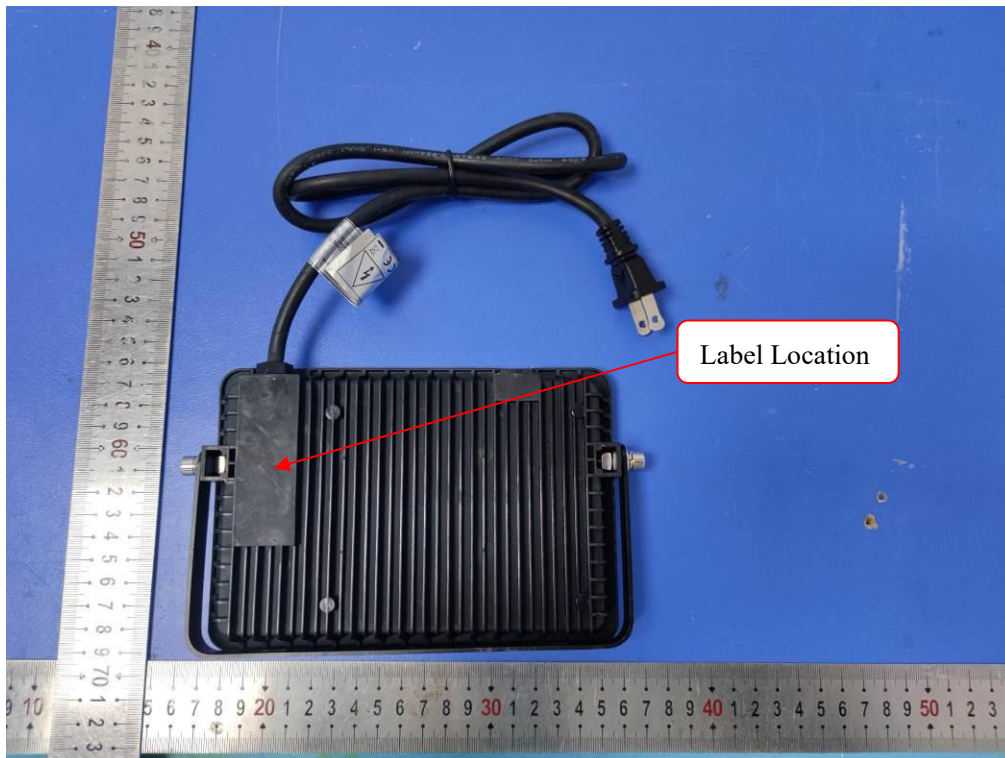

LABEL AND LOCATION

**WIFI LED Floodlight**  
**Model: D30WIFI**  
**FCC ID: 2A3W8D30WIFIA**

(Size: L 4.0cm x W 2.0cm)

Material: Tagboard  
Glue: adhesive sticker  
Font color: White  
Label color: Blue