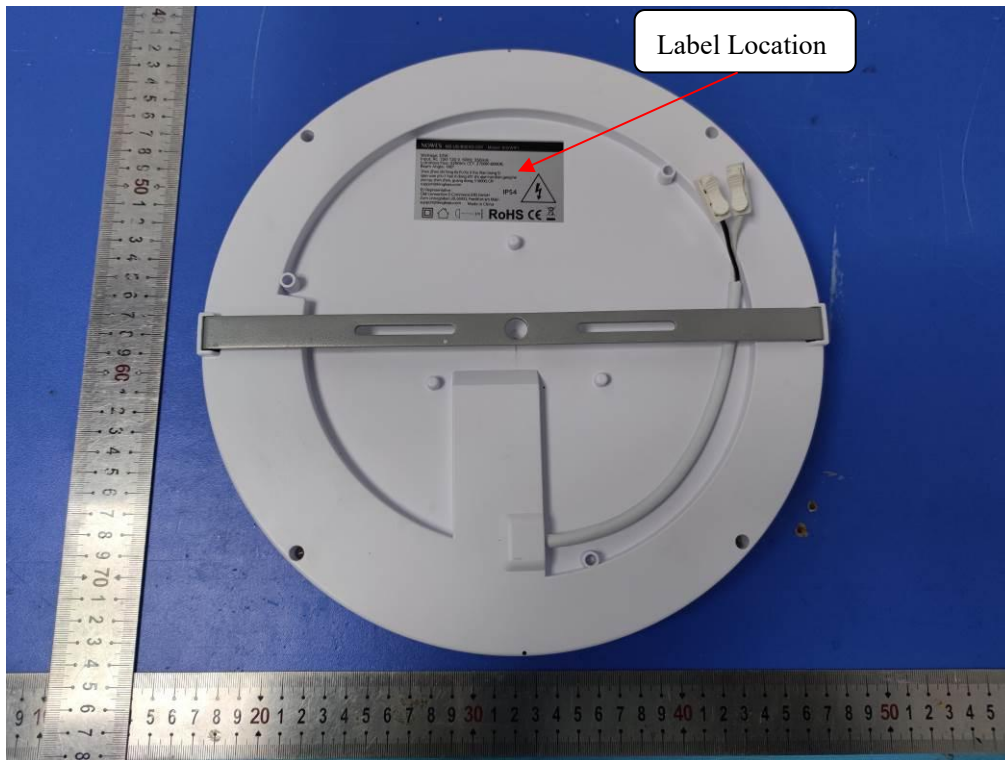

LABEL AND LOCATION

WIFI LED Ceiling Light
Model: B32WIFI
FCC ID: 2A3W8B32WIFI

(Size: L 4.0cm x W2.0cm)

Material: Tagboard
Glue: adhesive sticker
Font color: Blue
Label color: White