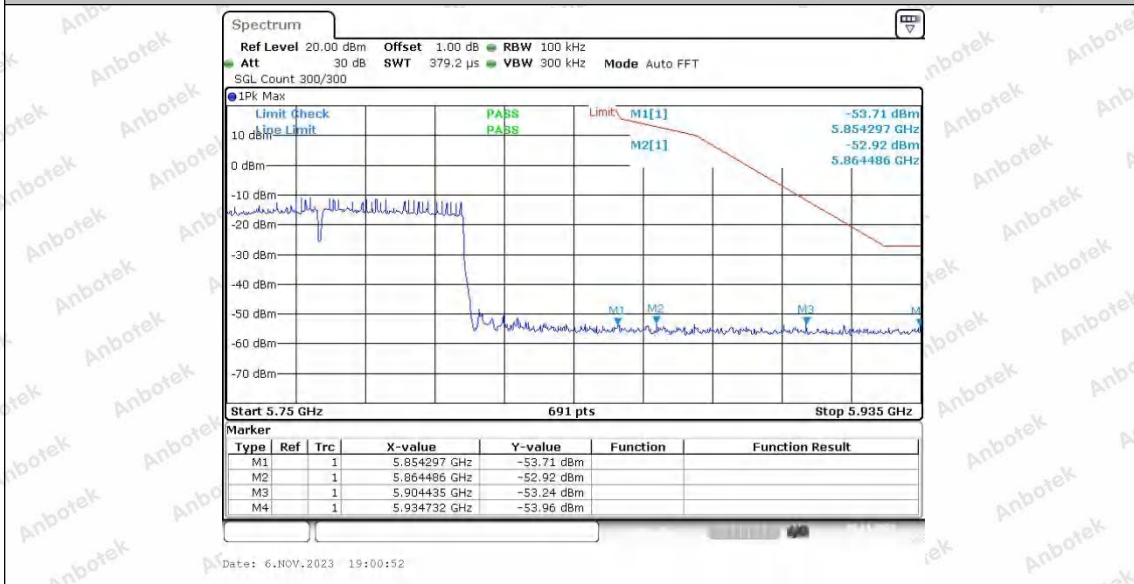

Hotline 400-003-0500
 www.anbotek.com.cn

11AC80SISO_Ant2_High_5775

---End---