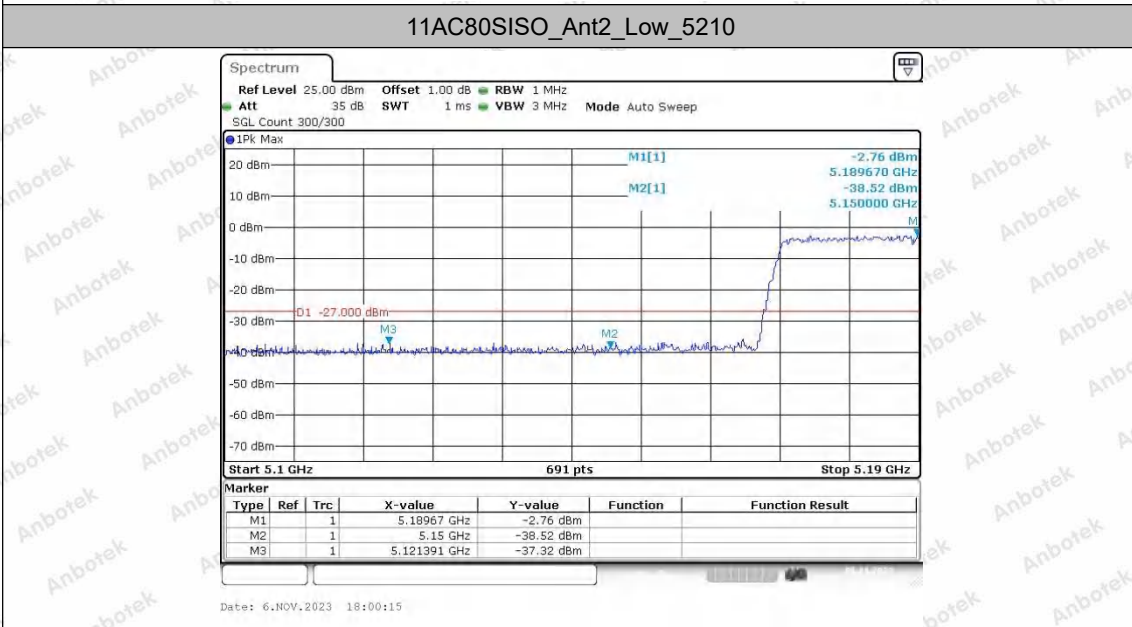

11AC80SISO_Ant1_High_5210