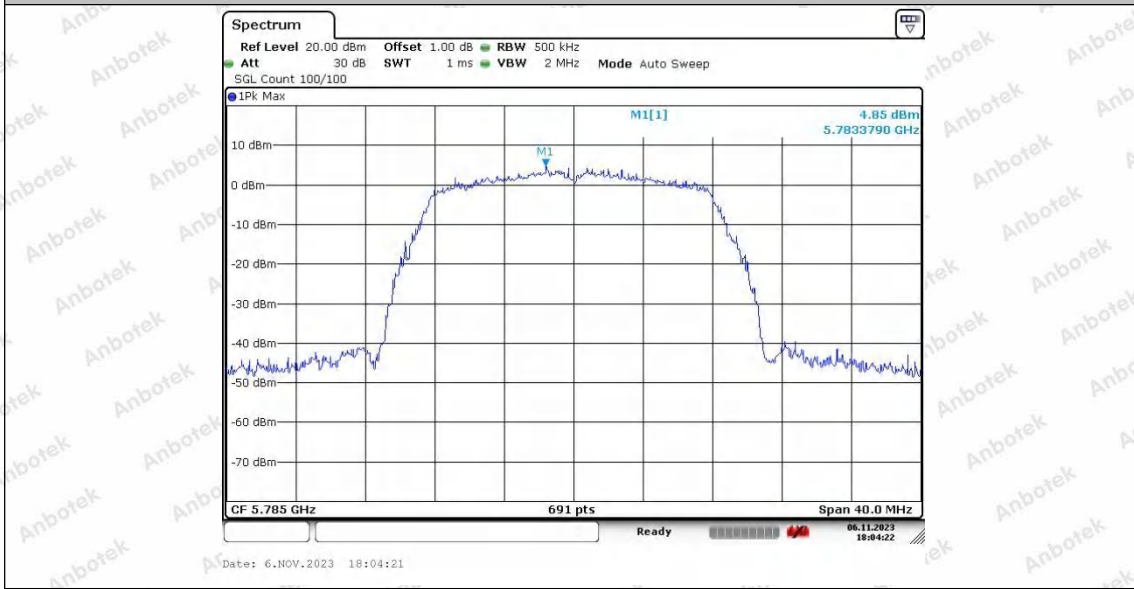

Hotline
400-003-0500
www.anbotek.com.cn

11AC80SISO_Ant2_5210

Test Graphs B4

11A_Ant1_5785

11A_Ant2_5785

Shenzhen Anbotek Compliance Laboratory Limited

Address: 1/F., Building D, Sogood Science and Technology Park, Sanwei Community, Hangcheng Street, Bao'an District, Shenzhen, Guangdong, China.
Tel: (86) 0755-26066440 Fax: (86) 0755-26014772 Email: service@anbotek.com