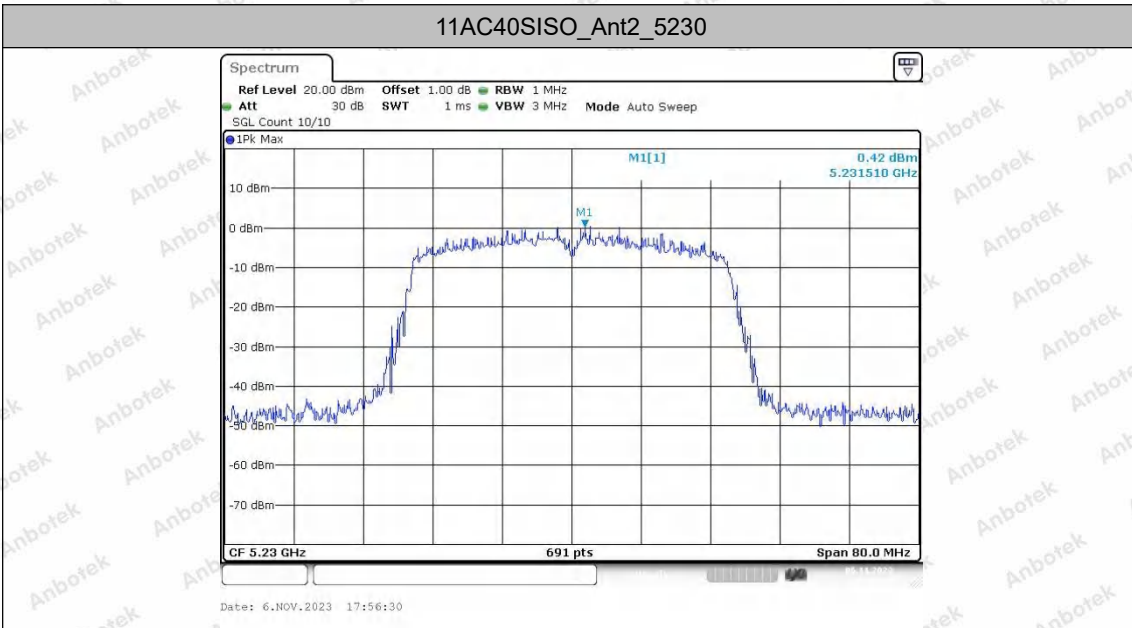

11AC80SISO_Ant2_5210