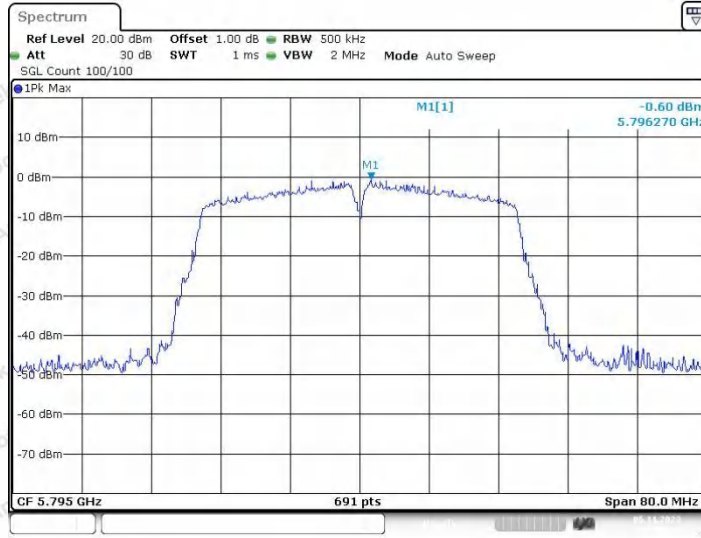

11N40SISO_Ant2_5795

11AC20SISO_Ant1_5745

Shenzhen Anbotek Compliance Laboratory Limited

Address: 1/F., Building D, Sogood Science and Technology Park, Sanwei Community, Hangcheng Street, Bao'an District, Shenzhen, Guangdong, China.
Tel: (86) 0755-26066440 Fax: (86) 0755-26014772 Email: service@anbotek.com

Hotline 400-003-0500
www.anbotek.com.cn