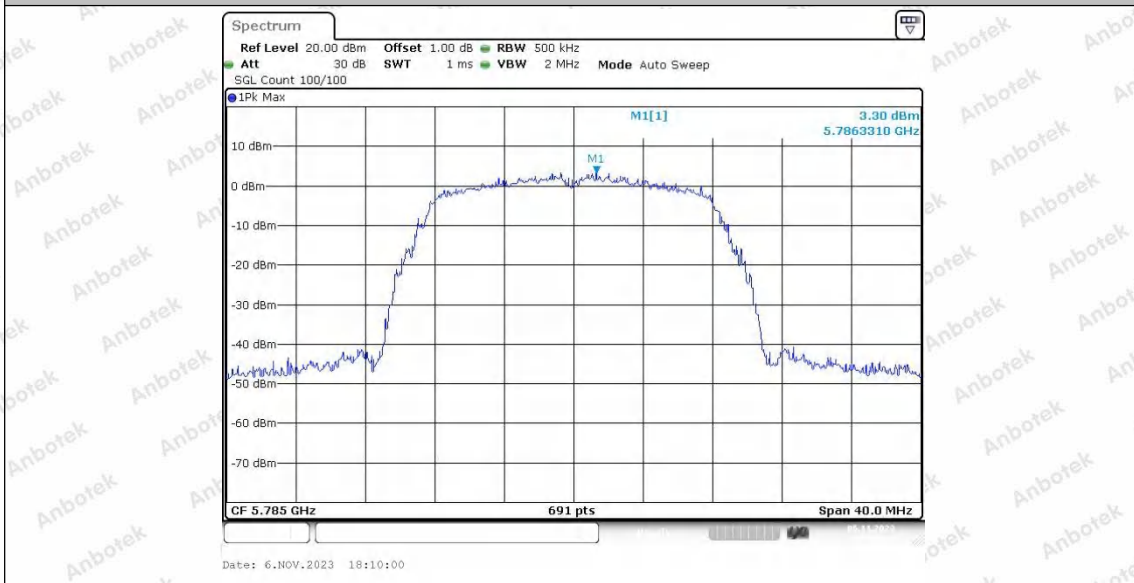

Hotline
400-003-0500
www.anbotek.com.cn

11AC80SISO_Ant2_5210

Test Graphs B4

11A_Ant1_5785

11A_Ant2_5785

Shenzhen Anbotek Compliance Laboratory Limited

Address: 1/F., Building D, Sogood Science and Technology Park, Sanwei Community, Hangcheng Street, Bao'an District, Shenzhen, Guangdong, China.
Tel: (86) 0755-26066440 Fax: (86) 0755-26014772 Email: service@anbotek.com