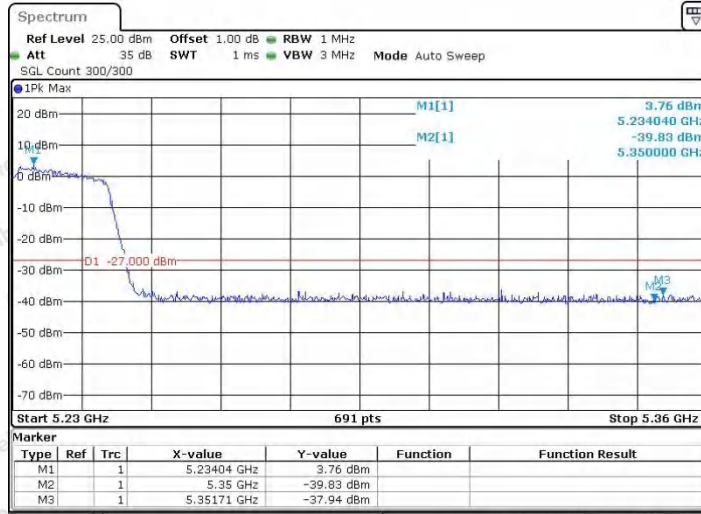

11N40SISO_Ant1_High_5230