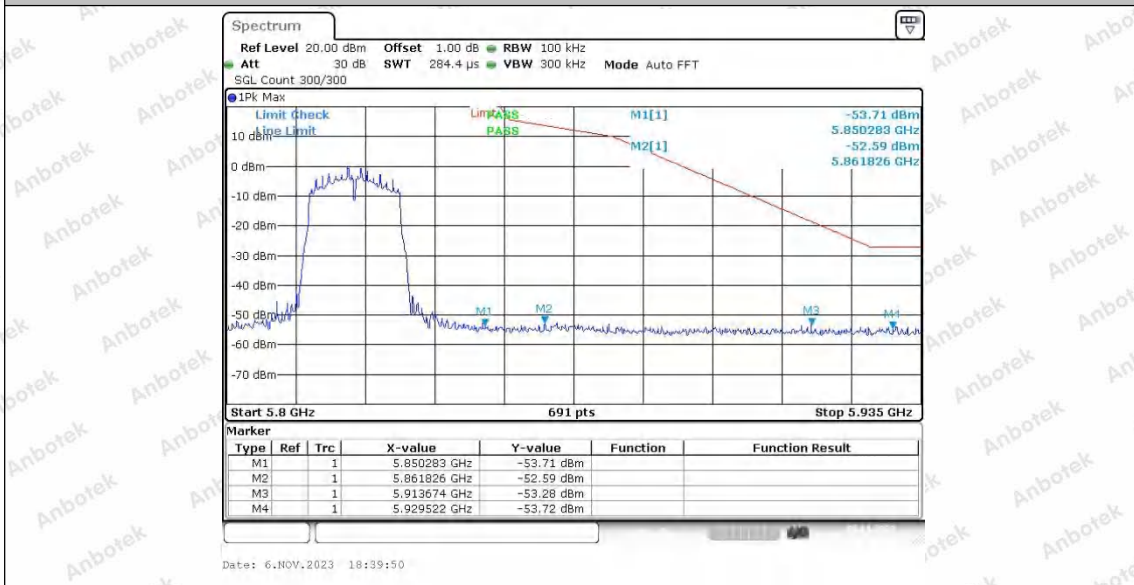

Hotline
 400-003-0500
 www.anbotek.com.cn

11N40SISO_Ant1_High_5795

Date: 6.NOV.2023 18:29:50

11N40SISO_Ant2_High_5795

Date: 6.NOV.2023 18:33:54

11AC20SISO_Ant1_Low_5745

11AC20SISO_Ant2_Low_5745

11AC20SISO_Ant1_High_5825