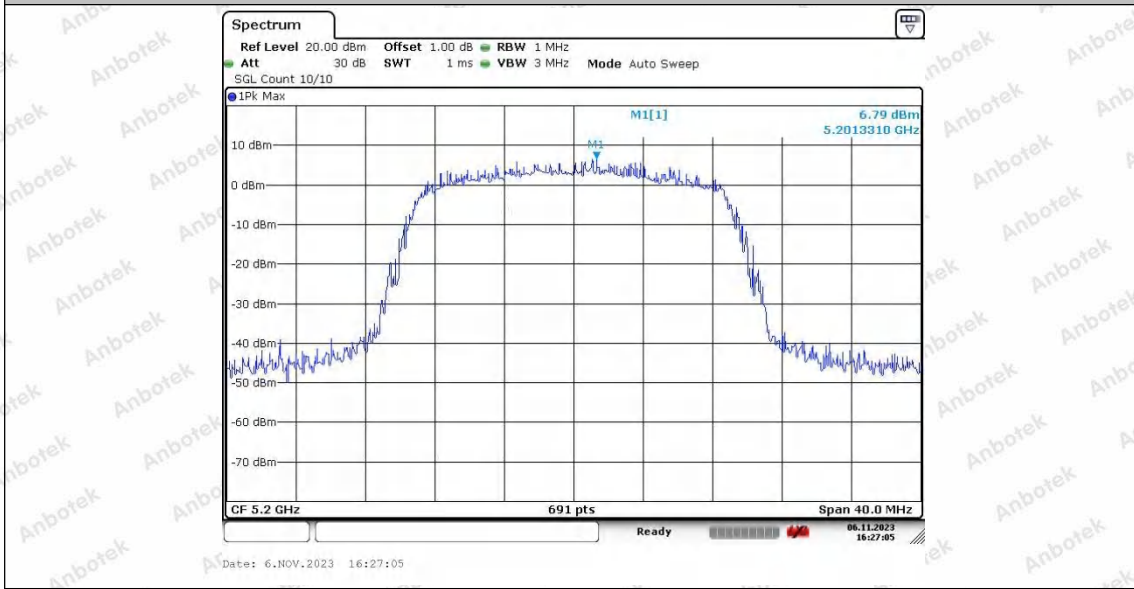

11AC20SISO_Ant1_5200