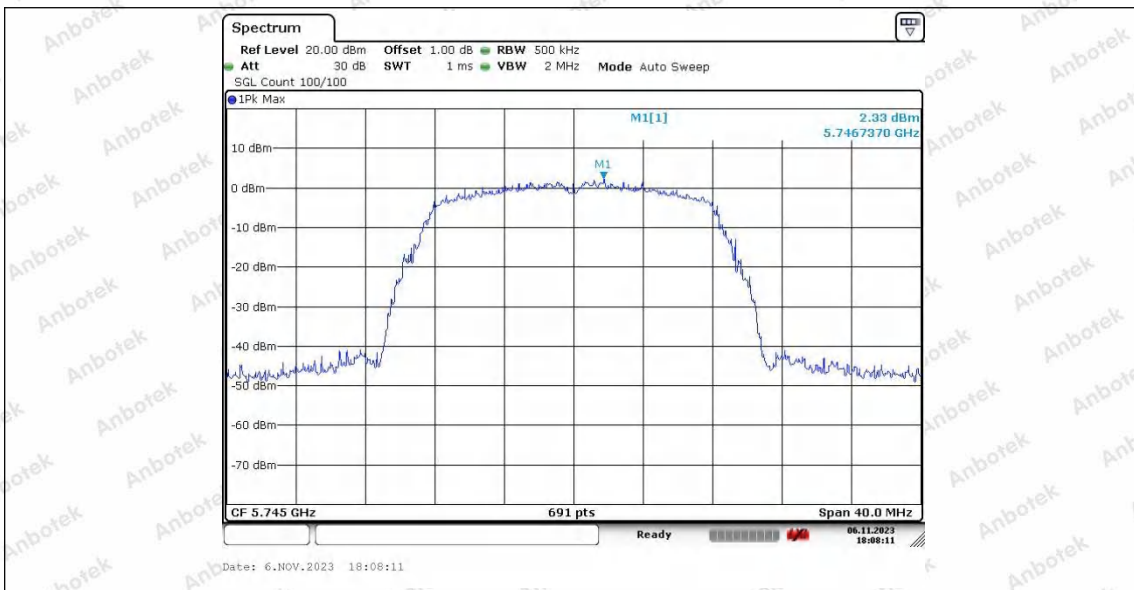

Hotline
400-003-0500
www.anbotek.com.cn

11AC80SISO_Ant2_5210

Test Graphs B4

11A_Ant1_5785

11A_Ant2_5785

Shenzhen Anbotek Compliance Laboratory Limited

Address: 1/F., Building D, Sogood Science and Technology Park, Sanwei Community, Hangcheng Street, Bao'an District, Shenzhen, Guangdong, China.
Tel: (86) 0755-26066440 Fax: (86) 0755-26014772 Email: service@anbotek.com