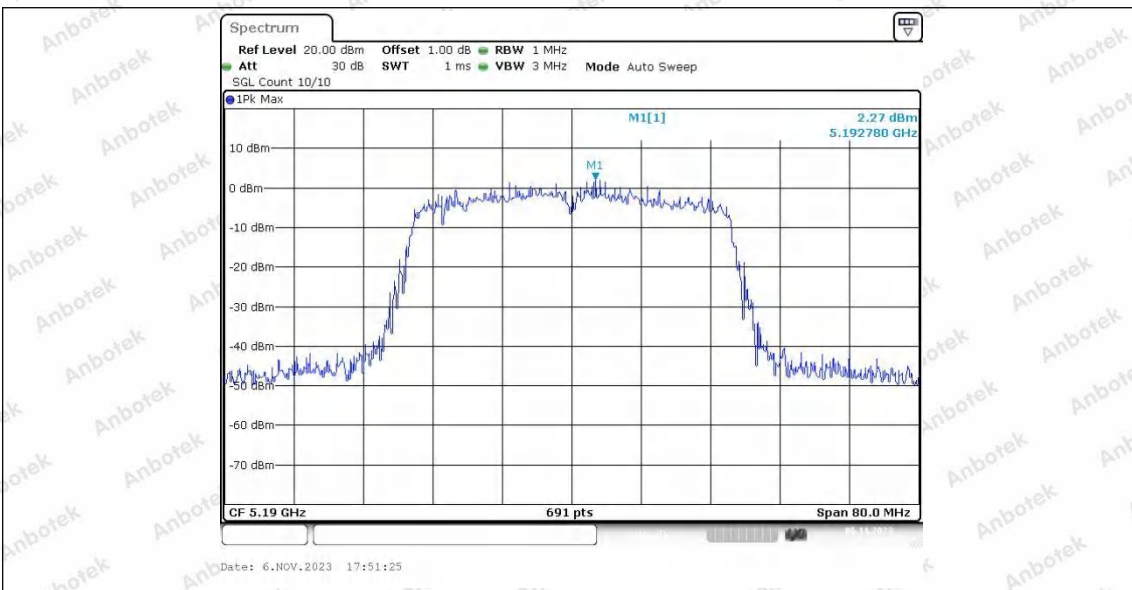

Shenzhen Anbotek Compliance Laboratory Limited

Address: 1/F., Building D, Sogood Science and Technology Park, Sanwei Community, Hangcheng Street, Bao'an District, Shenzhen, Guangdong, China.
Tel: (86) 0755-26066440 Fax: (86) 0755-26014772 Email: service@anbotek.com

Hotline
400-003-0500
www.anbotek.com.cn