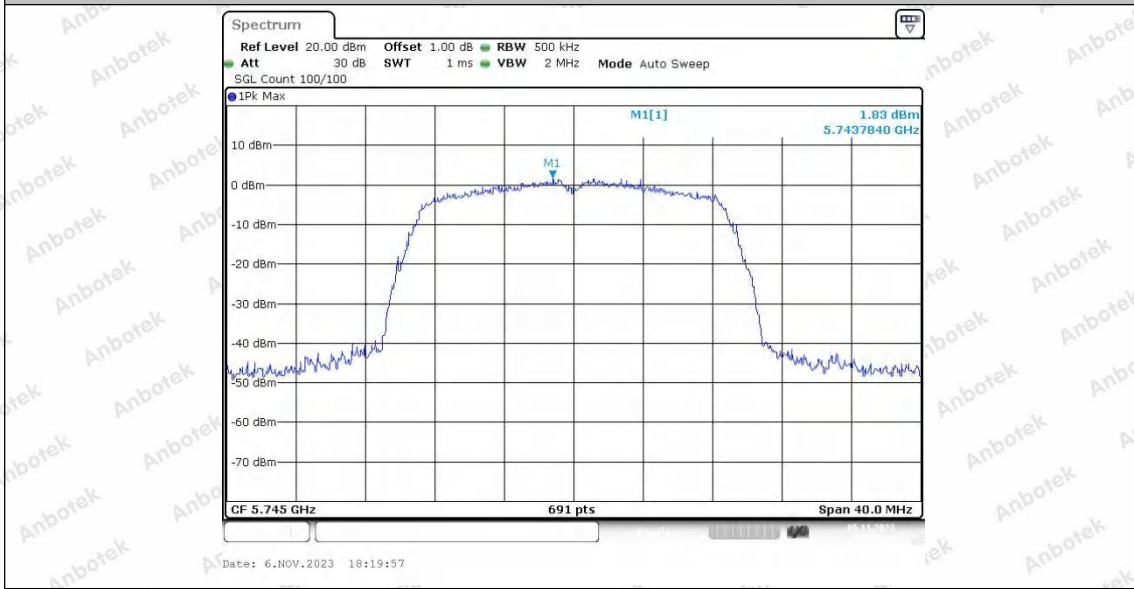

11N20SISO_Ant2_5745