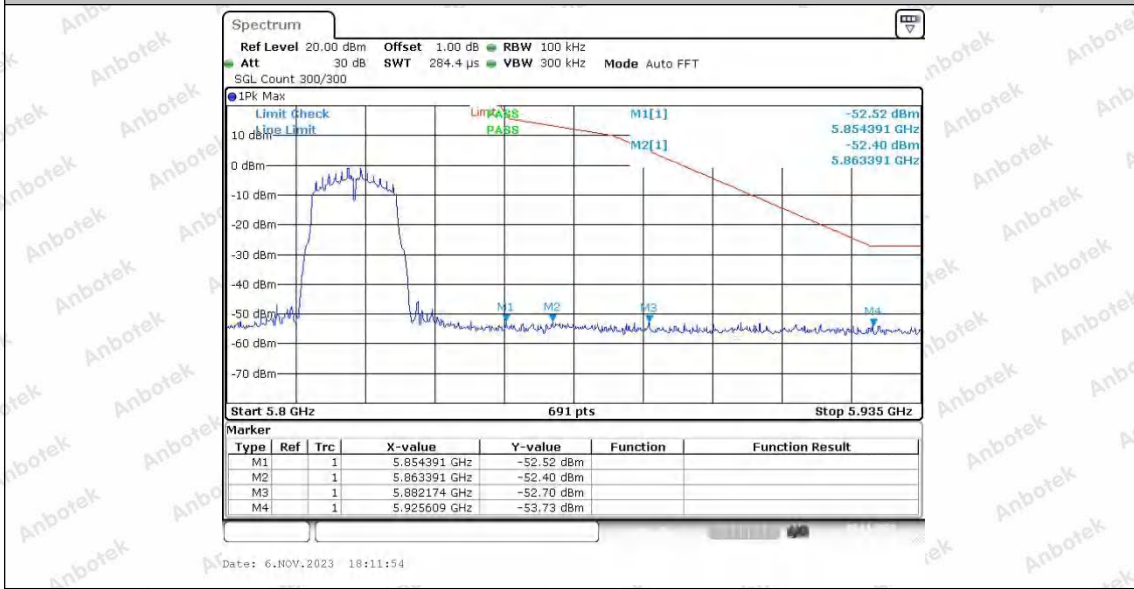

Hotline 400-003-0500
 www.anbotek.com.cn

Test Graphs B4

11A_Ant2_High_5825

11N20SISO_Ant1_Low_5745

Shenzhen Anbotek Compliance Laboratory Limited

Address: 1/F., Building D, Sogood Science and Technology Park, Sanwei Community, Hangcheng Street, Bao'an District, Shenzhen, Guangdong, China.
 Tel: (86) 0755-26066440 Fax: (86) 0755-26014772 Email: service@anbotek.com