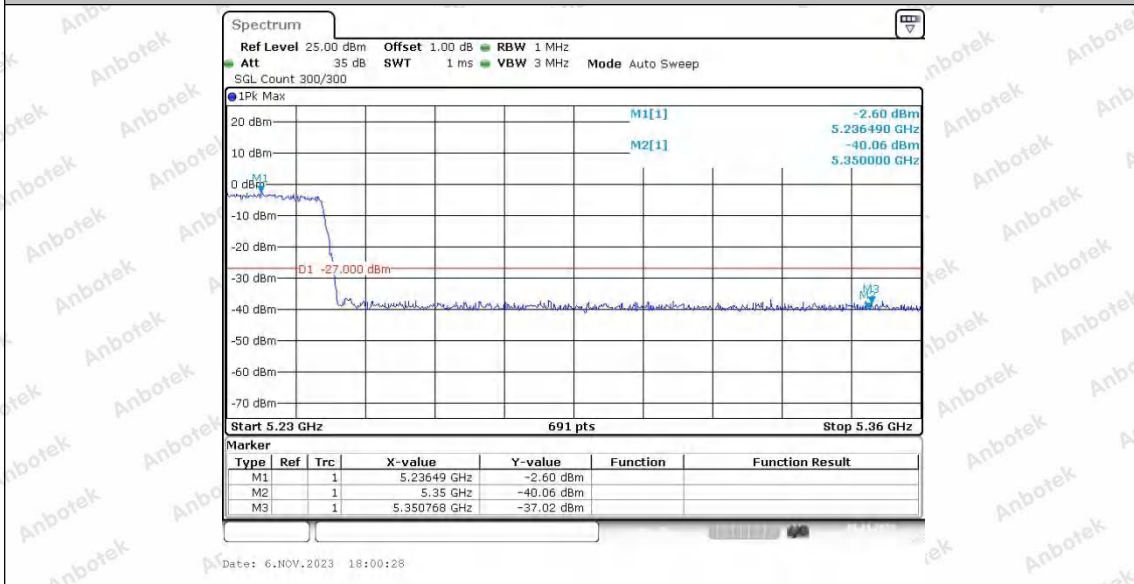

Hotline 400-003-0500
 www.anbotek.com.cn

11AC80SISO_Ant1_High_5210

11AC80SISO_Ant2_High_5210

Shenzhen Anbotek Compliance Laboratory Limited

Address: 1/F., Building D, Sogood Science and Technology Park, Sanwei Community, Hangcheng Street, Bao'an District, Shenzhen, Guangdong, China.
 Tel: (86) 0755-26066440 Fax: (86) 0755-26014772 Email: service@anbotek.com