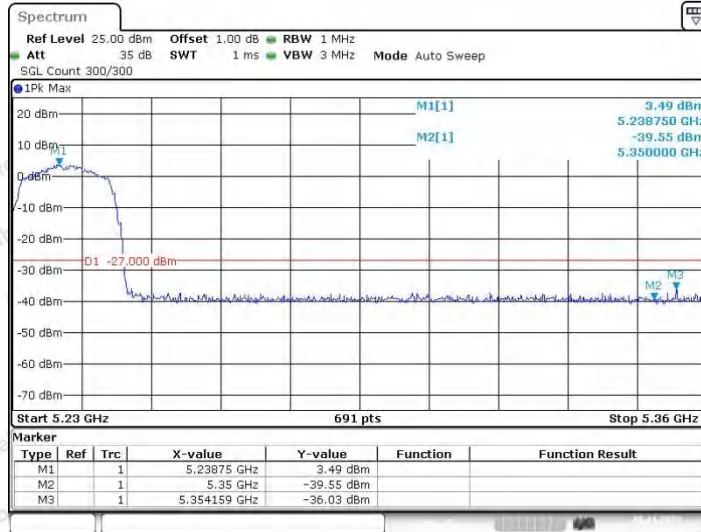

Hotline
 400-003-0500
 www.anbotek.com.cn

11AC20SISO_Ant2_High_5240

Date: 6.NOV.2023 17:49:28

11AC40SISO_Ant1_Low_5190

Date: 6.NOV.2023 17:51:36

11AC40SISO_Ant2_Low_5190

Shenzhen Anbotek Compliance Laboratory Limited