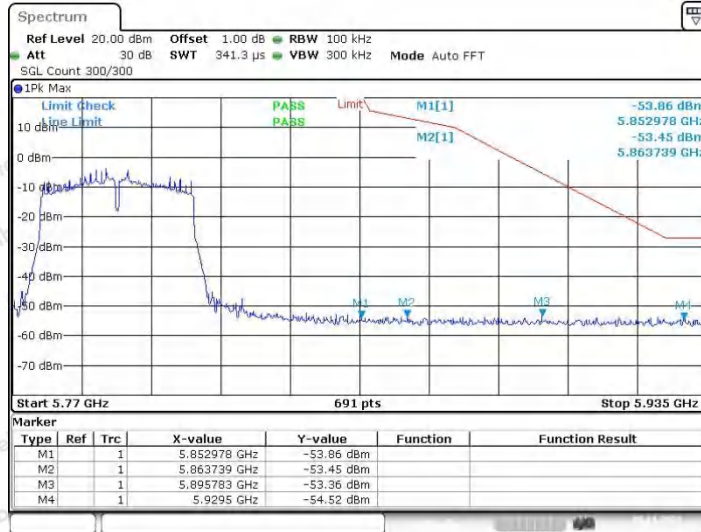

Hotline
 400-003-0500
 www.anbotek.com.cn

11N40SISO_Ant1_High_5795

Date: 6.NOV.2023 18:29:50

11N40SISO_Ant2_High_5795

Date: 6.NOV.2023 18:33:54

11AC20SISO_Ant1_Low_5745

11AC20SISO_Ant2_Low_5745

11AC20SISO_Ant1_High_5825