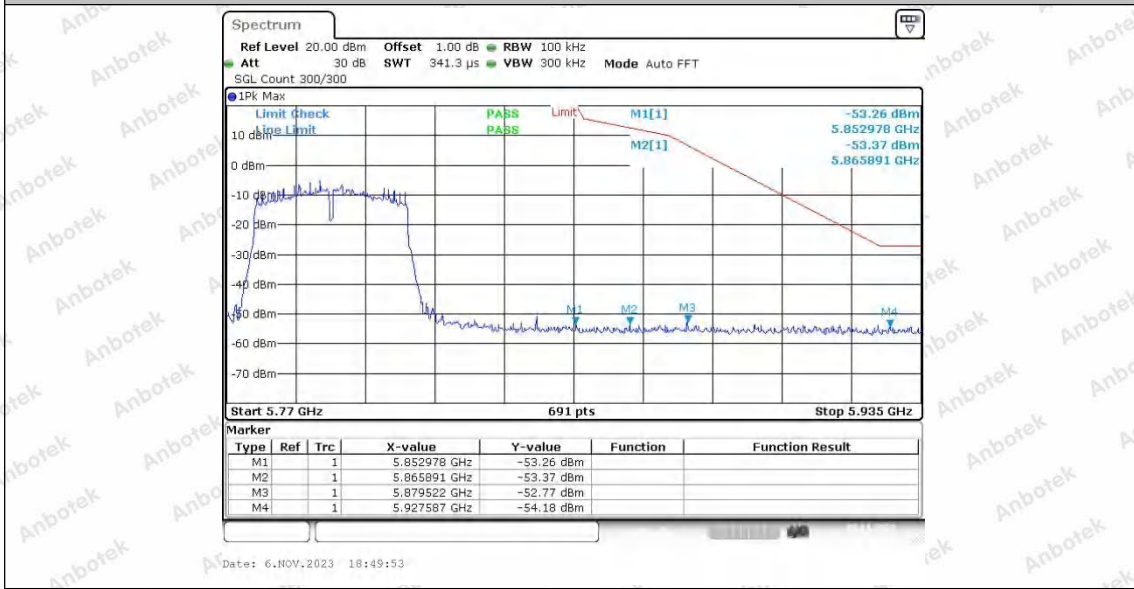

11AC40SISO_Ant1_High_5795