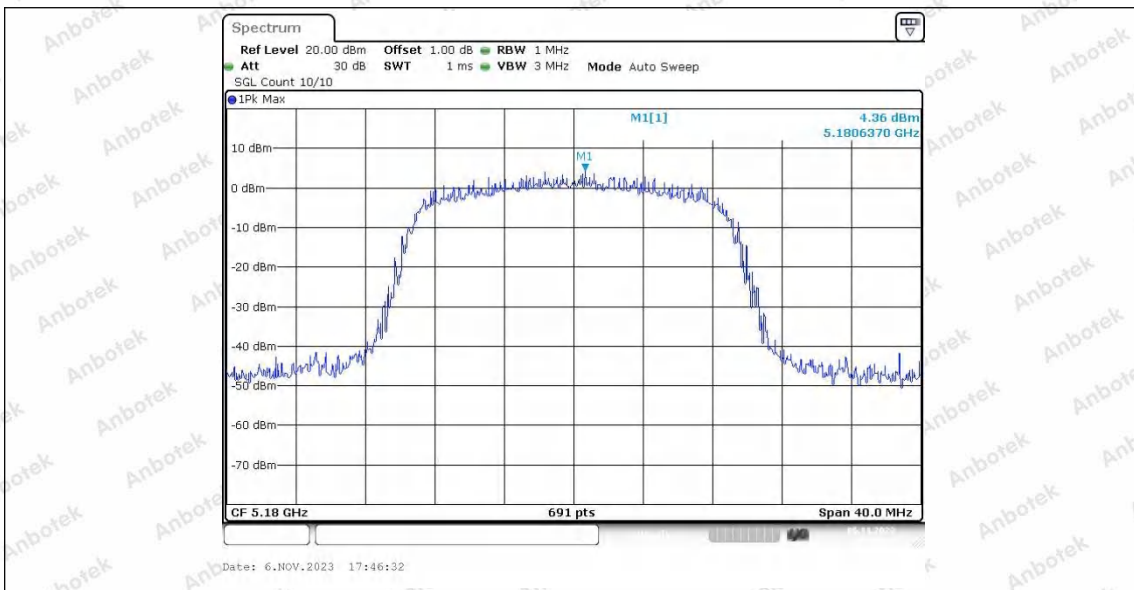

Shenzhen Anbotek Compliance Laboratory Limited

Address: 1/F., Building D, Sogood Science and Technology Park, Sanwei Community, Hangcheng Street, Bao'an District, Shenzhen, Guangdong, China.
Tel: (86) 0755-26066440 Fax: (86) 0755-26014772 Email: service@anbotek.com

Hotline
400-003-0500
www.anbotek.com.cn