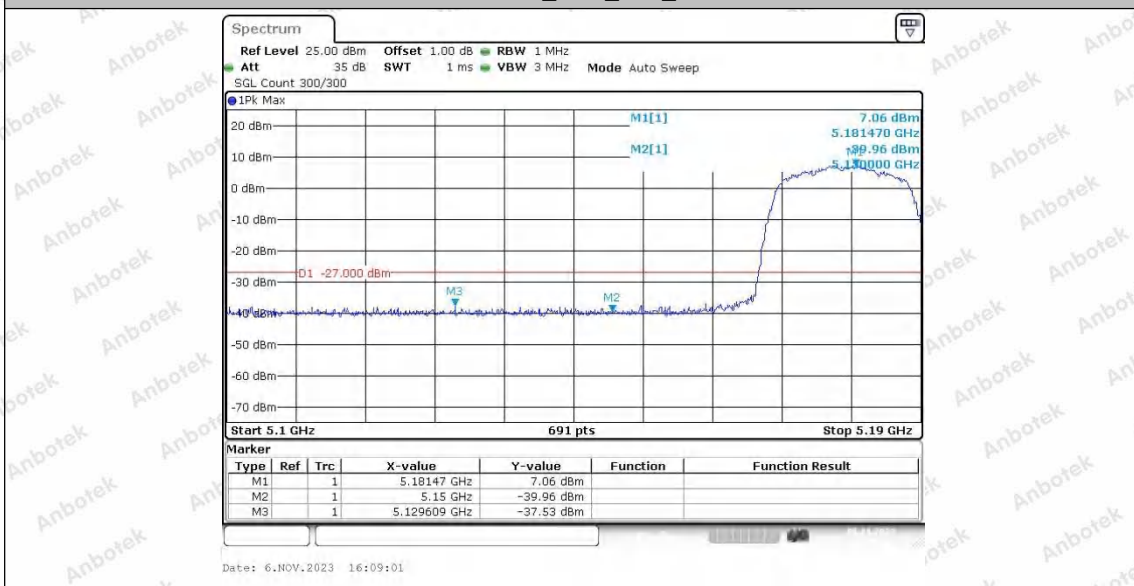

11N20SISO_Ant1_Low_5180

Shenzhen Anbotek Compliance Laboratory Limited

Address: 1/F., Building D, Sogood Science and Technology Park, Sanwei Community, Hangcheng Street, Bao'an District, Shenzhen, Guangdong, China.
Tel: (86) 0755-26066440 Fax: (86) 0755-26014772 Email: service@anbotek.com

Hotline 400-003-0500
www.anbotek.com.cn