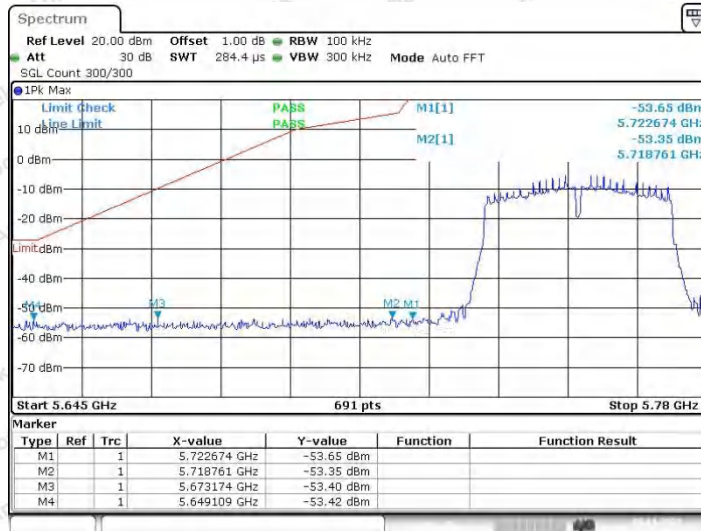

Hotline 400-003-0500
 www.anbotek.com.cn

11AC20SISO_Ant2_High_5825

Date: 6.NOV.2023 18:45:46

11AC40SISO_Ant1_Low_5755

Date: 6.NOV.2023 18:48:00

11AC40SISO_Ant2_Low_5755

Shenzhen Anbotek Compliance Laboratory Limited