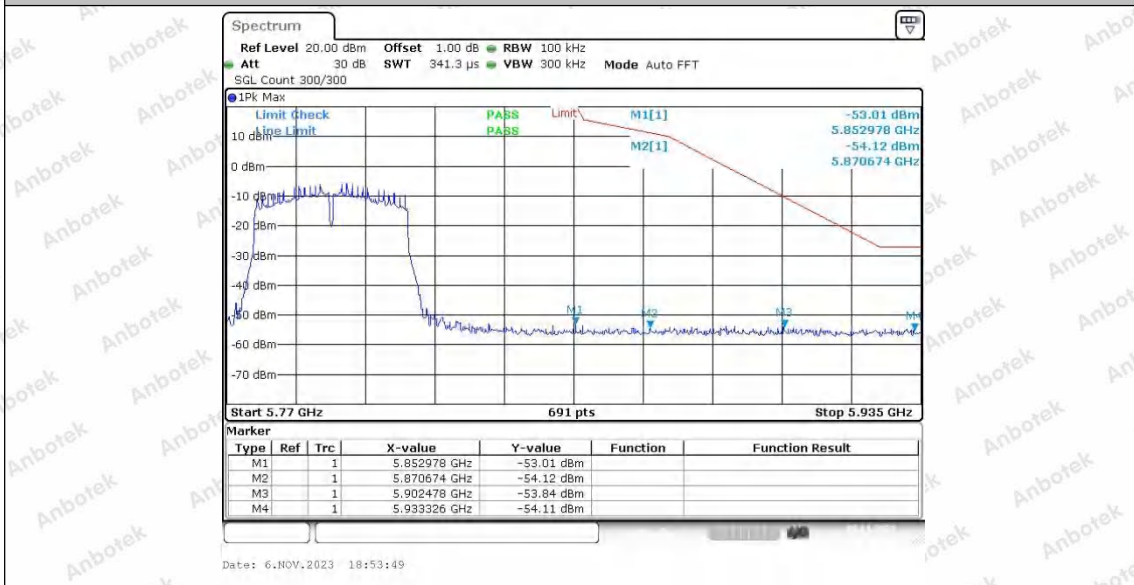

11AC40SISO_Ant2_High_5795

Shenzhen Anbotek Compliance Laboratory Limited

Address: 1/F., Building D, Sogood Science and Technology Park, Sanwei Community, Hangcheng Street, Bao'an District, Shenzhen, Guangdong, China.
Tel: (86) 0755-26066440 Fax: (86) 0755-26014772 Email: service@anbotek.com

Hotline
400-003-0500
www.anbotek.com.cn