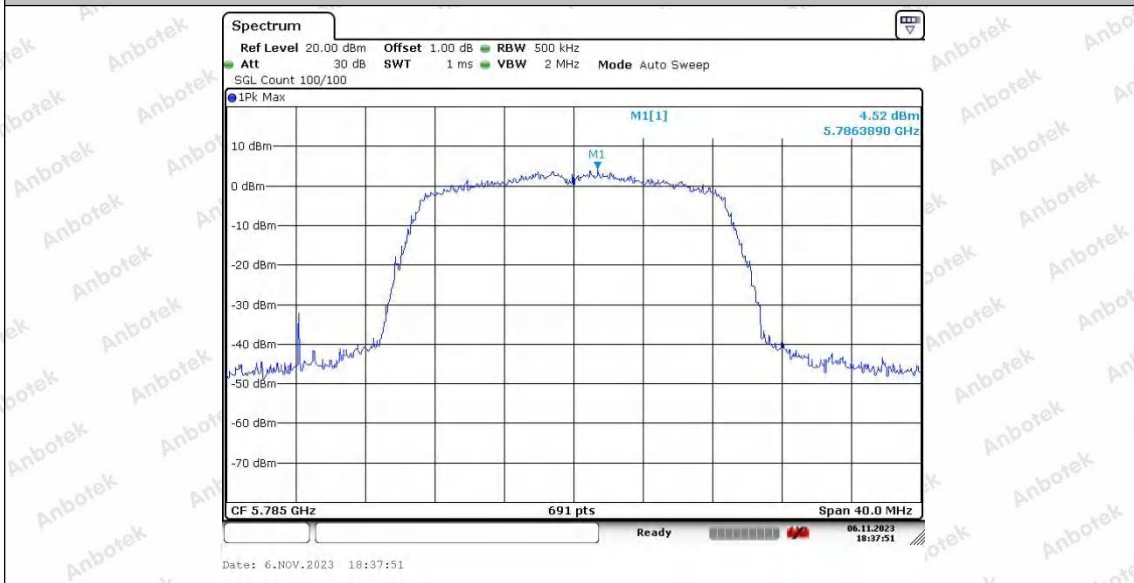

11AC20SISO_Ant1_5785

Shenzhen Anbotek Compliance Laboratory Limited

Address: 1/F., Building D, Sogood Science and Technology Park, Sanwei Community, Hangcheng Street, Bao'an District, Shenzhen, Guangdong, China.
Tel: (86) 0755-26066440 Fax: (86) 0755-26014772 Email: service@anbotek.com

Hotline
400-003-0500
www.anbotek.com.cn