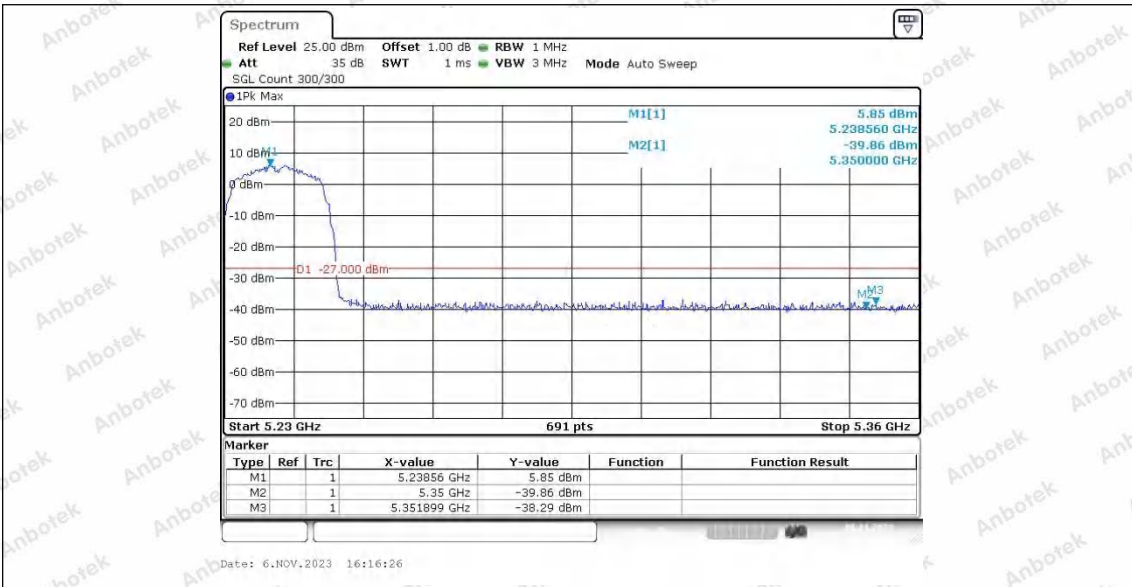

Shenzhen Anbotek Compliance Laboratory Limited

Address: 1/F., Building D, Sogood Science and Technology Park, Sanwei Community, Hangcheng Street, Bao'an District, Shenzhen, Guangdong, China.
Tel: (86) 0755-26066440 Fax: (86) 0755-26014772 Email: service@anbotek.com

Hotline 400-003-0500
www.anbotek.com.cn