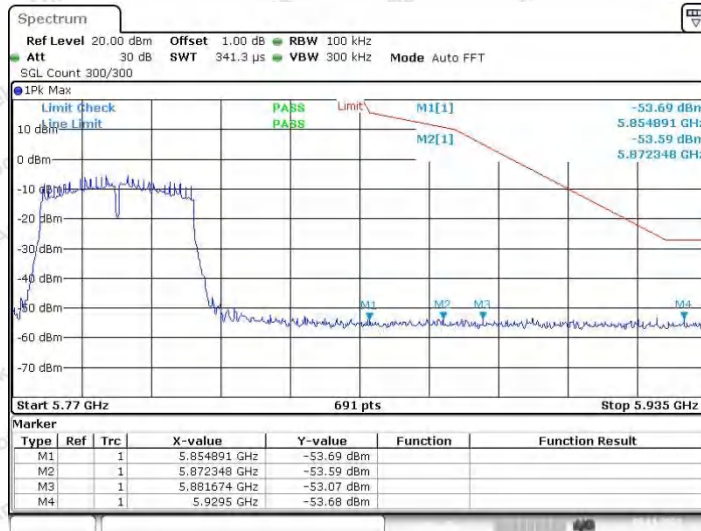

Hotline
 400-003-0500
 www.anbotek.com.cn

11N40SISO_Ant1_High_5795

Date: 6.NOV.2023 18:29:50

11N40SISO_Ant2_High_5795

Date: 6.NOV.2023 18:33:54

11AC20SISO_Ant1_Low_5745

11AC20SISO_Ant2_Low_5745

11AC20SISO_Ant1_High_5825