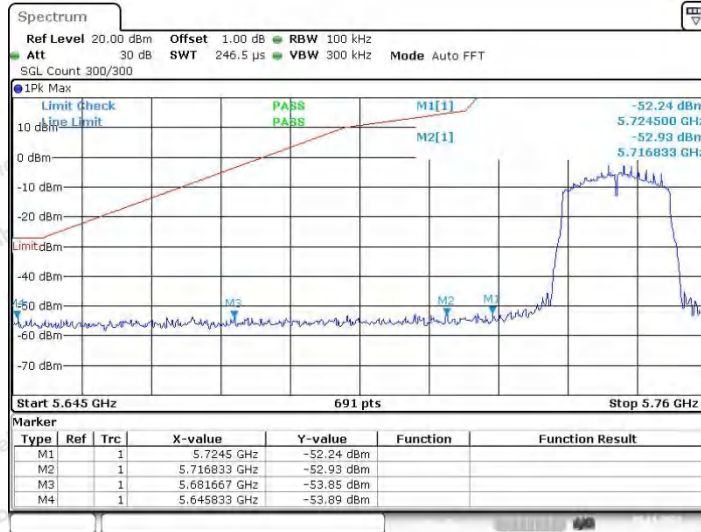

Hotline 400-003-0500
 www.anbotek.com.cn

11N20SISO_Ant2_Low_5745

Date: 6.NOV.2023 18:20:24

11N20SISO_Ant1_High_5825

Date: 6.NOV.2023 18:18:20

11N20SISO_Ant2_High_5825

Shenzhen Anbotek Compliance Laboratory Limited