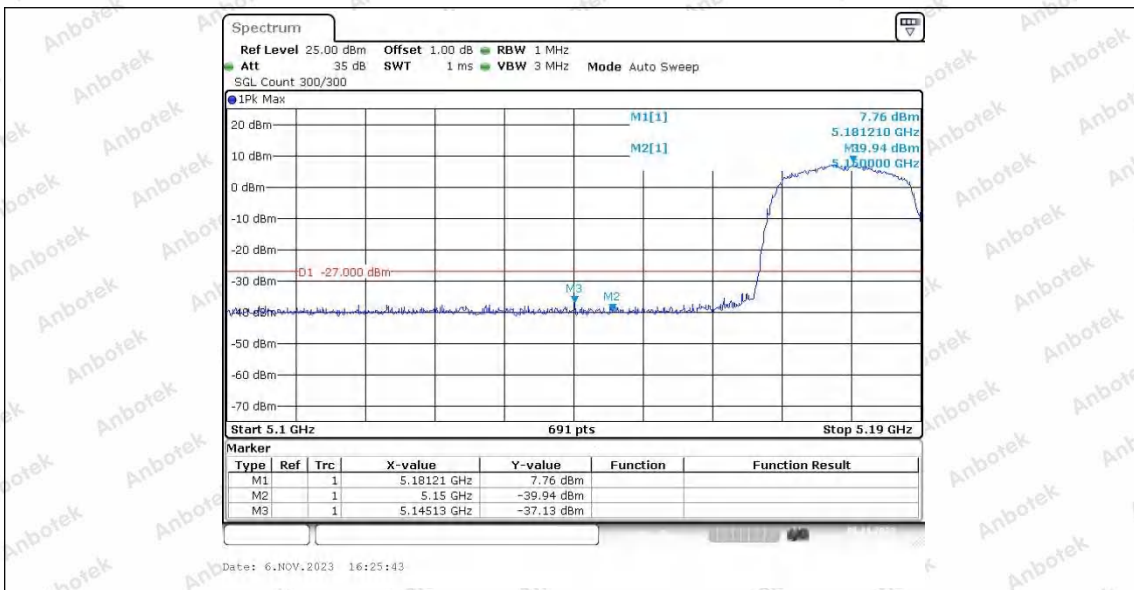

Shenzhen Anbotek Compliance Laboratory Limited

Address: 1/F., Building D, Sogood Science and Technology Park, Sanwei Community, Hangcheng Street, Bao'an District, Shenzhen, Guangdong, China.
Tel: (86) 0755-26066440 Fax: (86) 0755-26014772 Email: service@anbotek.com

Hotline
400-003-0500
www.anbotek.com.cn