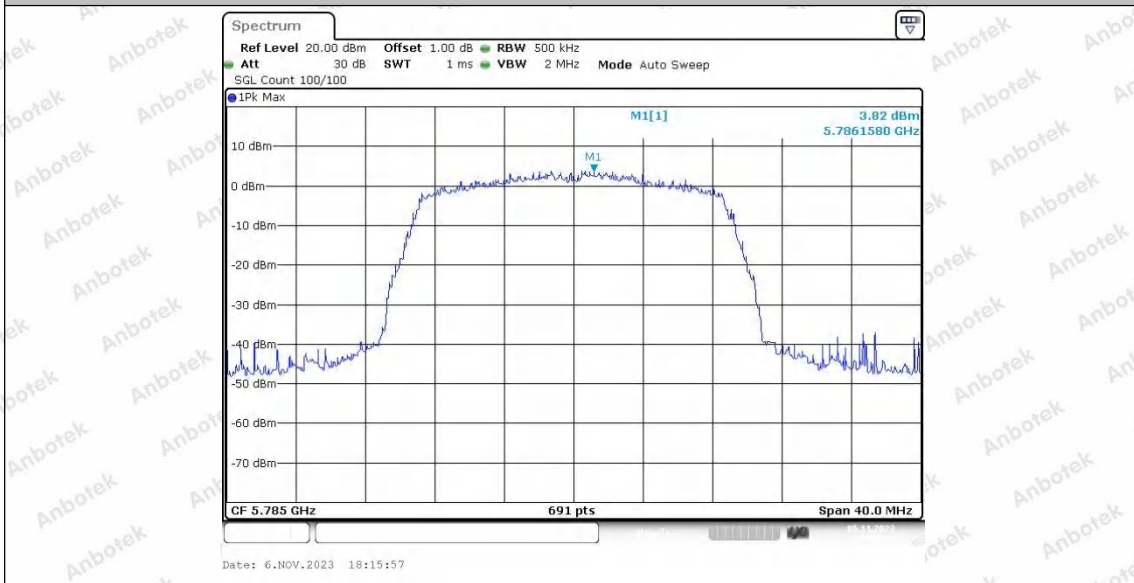

Hotline
400-003-0500
www.anbotek.com.cn

11N20SISO_Ant2_5745

11N20SISO_Ant1_5785

Shenzhen Anbotek Compliance Laboratory Limited

Address: 1/F., Building D, Sogood Science and Technology Park, Sanwei Community, Hangcheng Street, Bao'an District, Shenzhen, Guangdong, China.
Tel: (86) 0755-26066440 Fax: (86) 0755-26014772 Email: service@anbotek.com