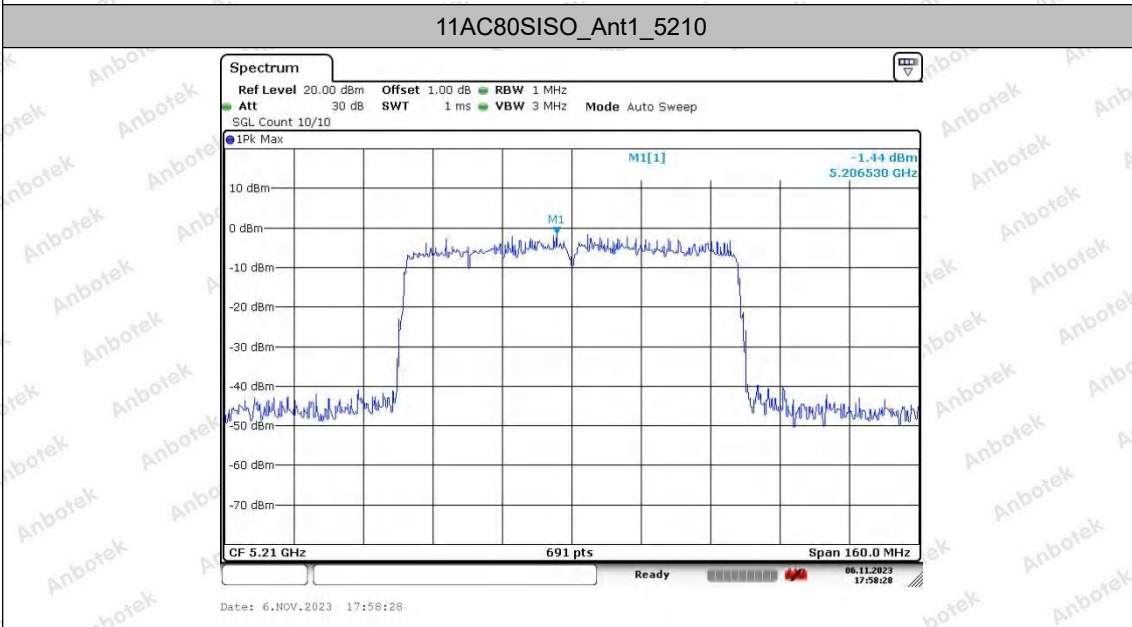

11AC80SISO_Ant2_5210