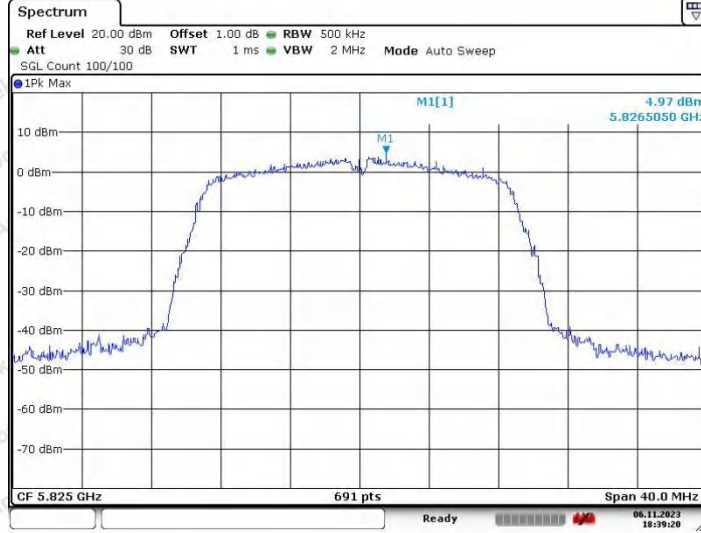

11AC20SISO_Ant1_5825

11AC20SISO_Ant2_5825

Shenzhen Anbotek Compliance Laboratory Limited

Address: 1/F., Building D, Sogood Science and Technology Park, Sanwei Community, Hangcheng Street, Bao'an District, Shenzhen, Guangdong, China.
Tel: (86) 0755-26066440 Fax: (86) 0755-26014772 Email: service@anbotek.com

Hotline 400-003-0500
www.anbotek.com.cn