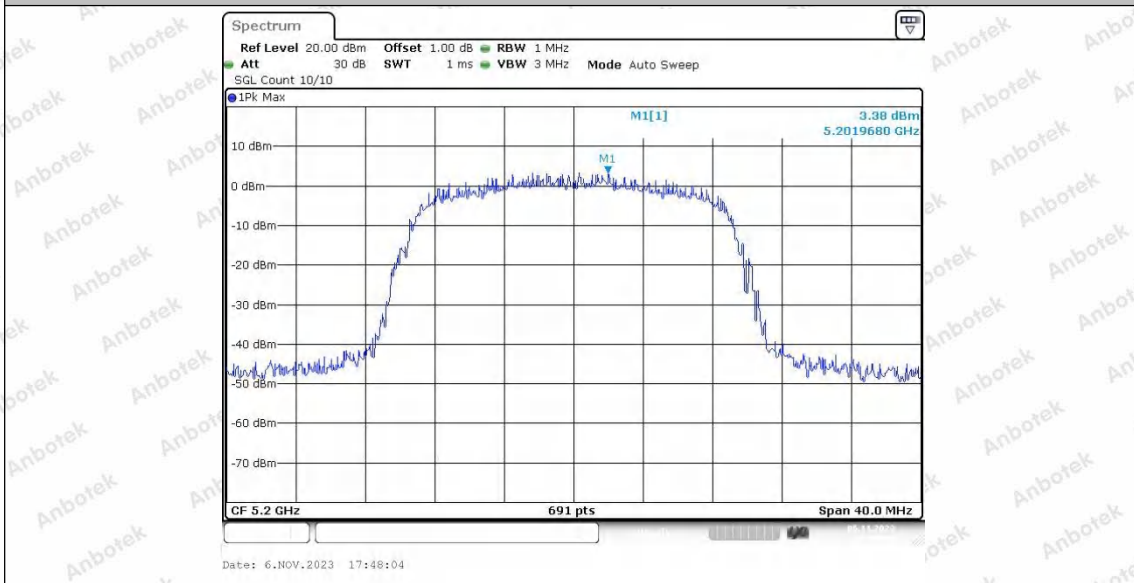

Hotline
400-003-0500
www.anbotek.com.cn

11AC20SISO_Ant1_5200

11AC20SISO_Ant2_5200

Shenzhen Anbotek Compliance Laboratory Limited

Address: 1/F., Building D, Sogood Science and Technology Park, Sanwei Community, Hangcheng Street, Bao'an District, Shenzhen, Guangdong, China.
Tel: (86) 0755-26066440 Fax: (86) 0755-26014772 Email: service@anbotek.com