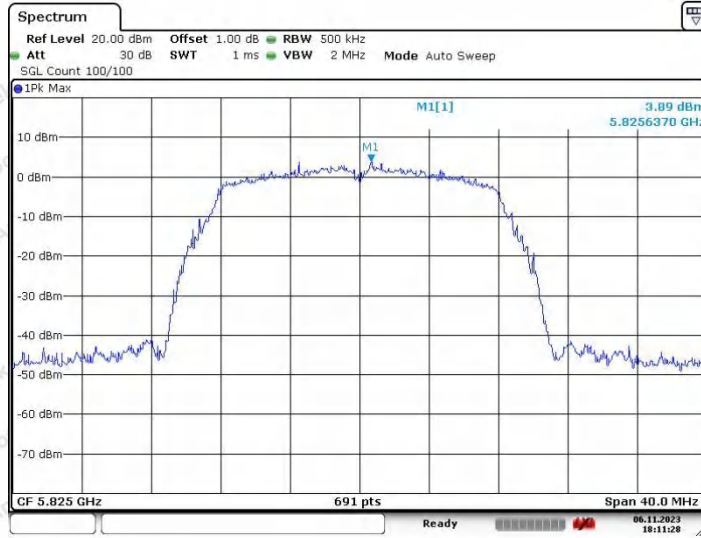

11A_Ant2_5825

11N20SISO_Ant1_5745