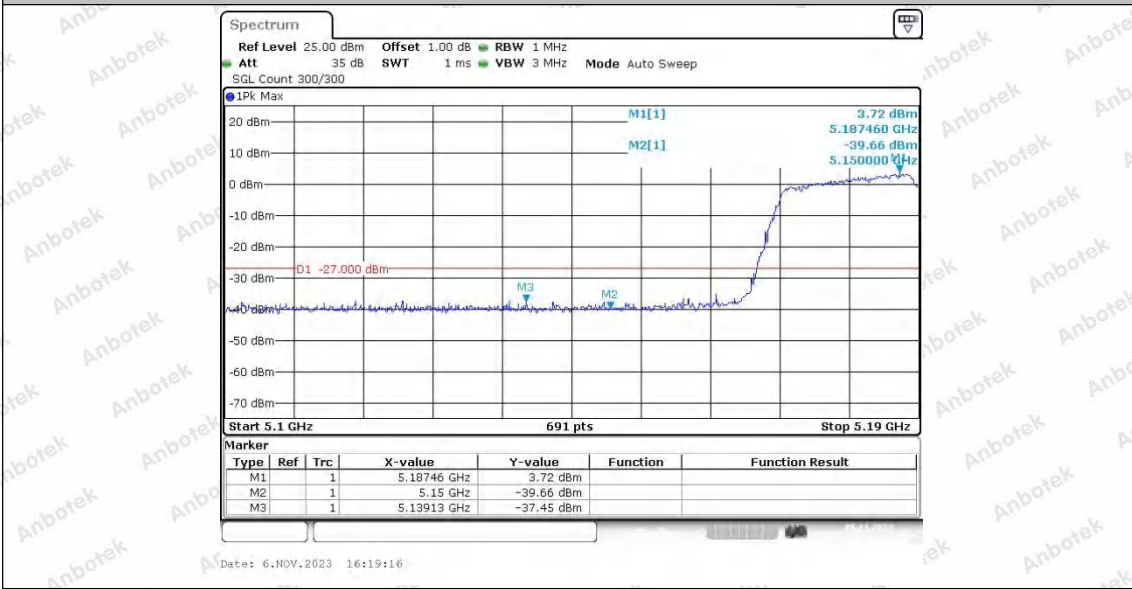

11N40SISO_Ant1_Low_5190