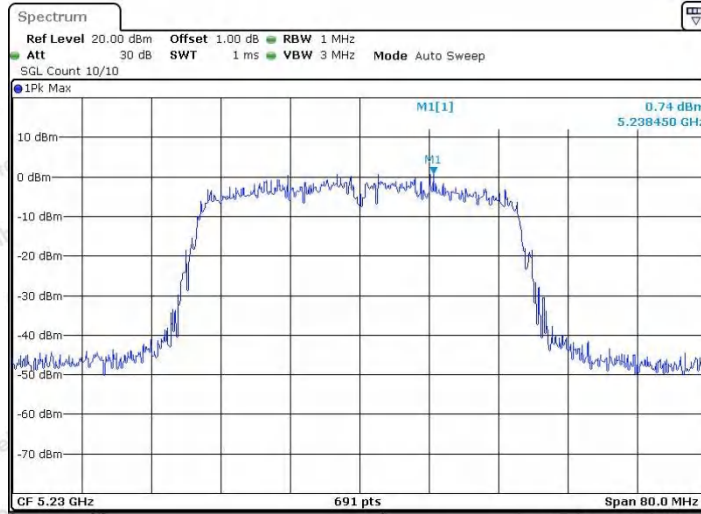

11N40SISO_Ant2_5230

Date: 6.NOV.2023 16:23:32

11AC20SISO_Ant1_5180

Date: 6.NOV.2023 16:25:31

11AC20SISO_Ant2_5180

Shenzhen Anbotek Compliance Laboratory Limited

Address: 1/F., Building D, Sogood Science and Technology Park, Sanwei Community, Hangcheng Street, Bao'an District, Shenzhen, Guangdong, China.
Tel: (86) 0755-26066440 Fax: (86) 0755-26014772 Email: service@anbotek.com