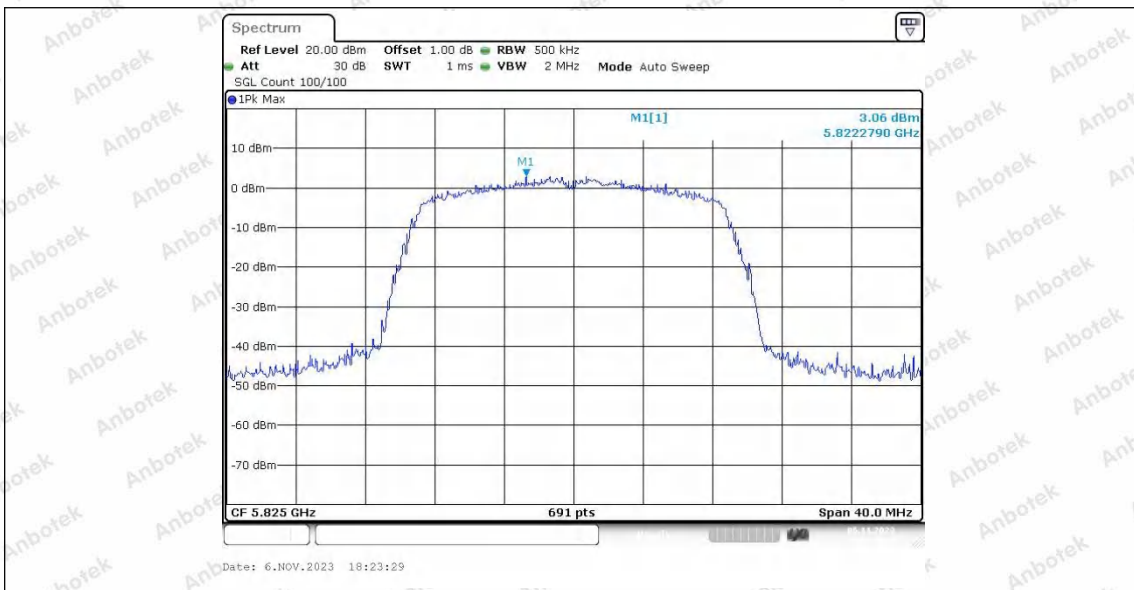

Shenzhen Anbotek Compliance Laboratory Limited

Address: 1/F., Building D, Sogood Science and Technology Park, Sanwei Community, Hangcheng Street, Bao'an District, Shenzhen, Guangdong, China.
Tel: (86) 0755-26066440 Fax: (86) 0755-26014772 Email: service@anbotek.com

Hotline
400-003-0500
www.anbotek.com.cn