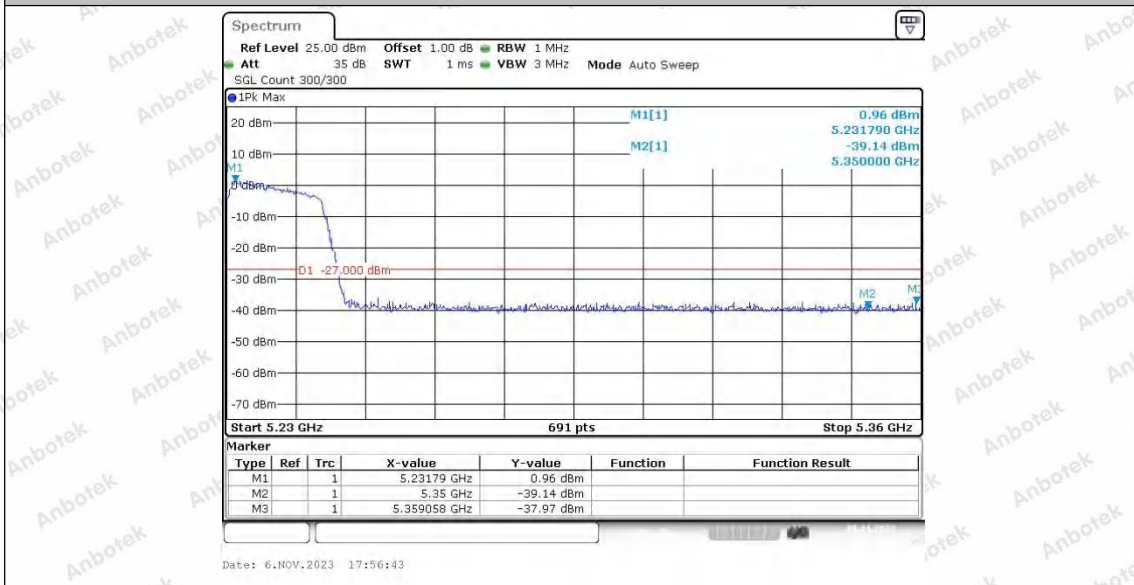

Hotline
 400-003-0500
 www.anbotek.com.cn

11AC40SISO_Ant1_High_5230

11AC40SISO_Ant2_High_5230

Shenzhen Anbotek Compliance Laboratory Limited

Address: 1/F., Building D, Sogood Science and Technology Park, Sanwei Community, Hangcheng Street, Bao'an District, Shenzhen, Guangdong, China.
 Tel: (86) 0755-26066440 Fax: (86) 0755-26014772 Email: service@anbotek.com