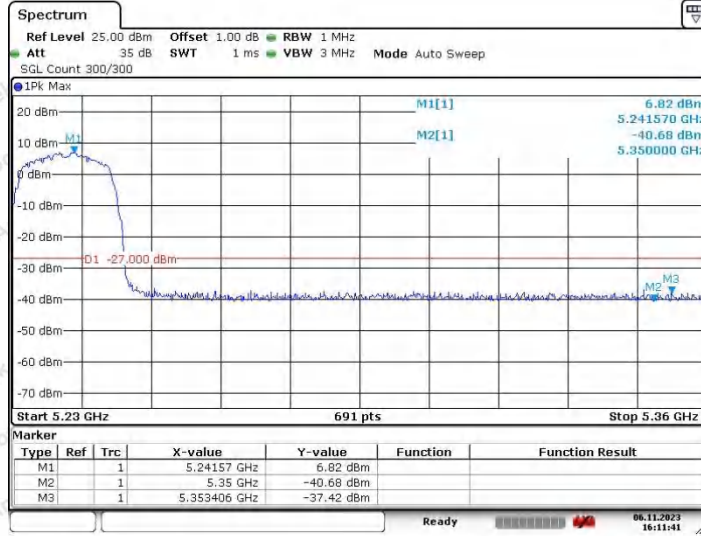

Hotline 400-003-0500
 www.anbotek.com.cn

11N20SISO_Ant2_Low_5180

Date: 6.NOV.2023 16:13:21

11N20SISO_Ant1_High_5240

Date: 6.NOV.2023 16:11:40

11N20SISO_Ant2_High_5240

Shenzhen Anbotek Compliance Laboratory Limited