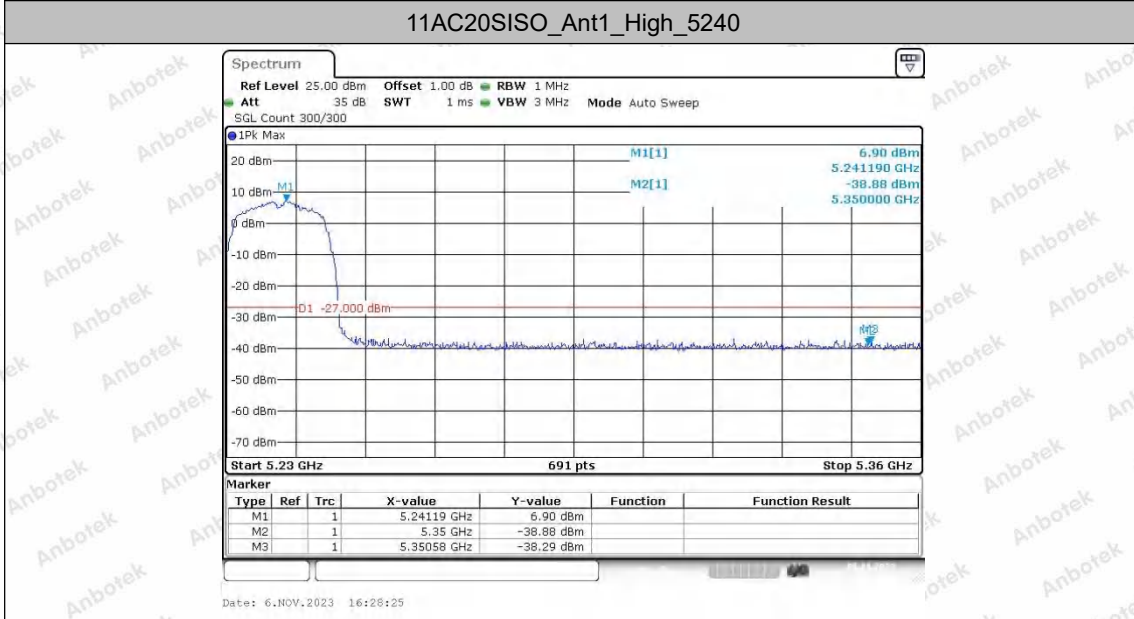

Shenzhen Anbotek Compliance Laboratory Limited

Address: 1/F., Building D, Sogood Science and Technology Park, Sanwei Community, Hangcheng Street, Bao'an District, Shenzhen, Guangdong, China.
Tel: (86) 0755-26066440 Fax: (86) 0755-26014772 Email: service@anbotek.com

Hotline
400-003-0500
www.anbotek.com.cn