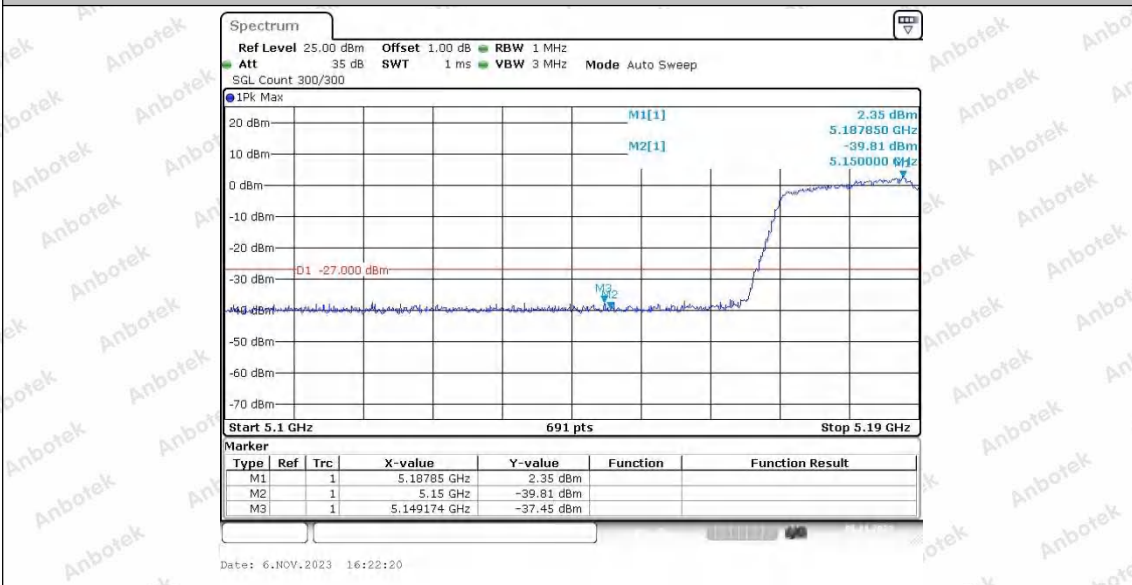

Hotline 400-003-0500
 www.anbotek.com.cn

11N40SISO_Ant1_Low_5190

11N40SISO_Ant2_Low_5190

Shenzhen Anbotek Compliance Laboratory Limited

Address: 1/F., Building D, Sogood Science and Technology Park, Sanwei Community, Hangcheng Street, Bao'an District, Shenzhen, Guangdong, China.
 Tel: (86) 0755-26066440 Fax: (86) 0755-26014772 Email: service@anbotek.com