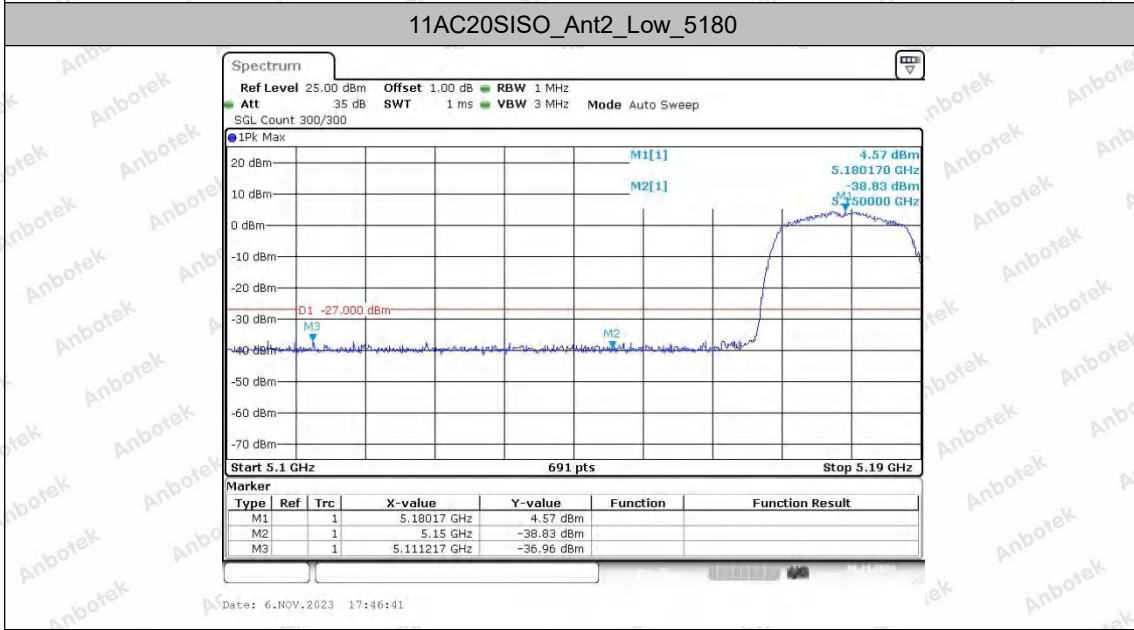

Shenzhen Anbotek Compliance Laboratory Limited

Address: 1/F., Building D, Sogood Science and Technology Park, Sanwei Community, Hangcheng Street, Bao'an District, Shenzhen, Guangdong, China.
Tel: (86) 0755-26066440 Fax: (86) 0755-26014772 Email: service@anbotek.com

Hotline
400-003-0500
www.anbotek.com.cn