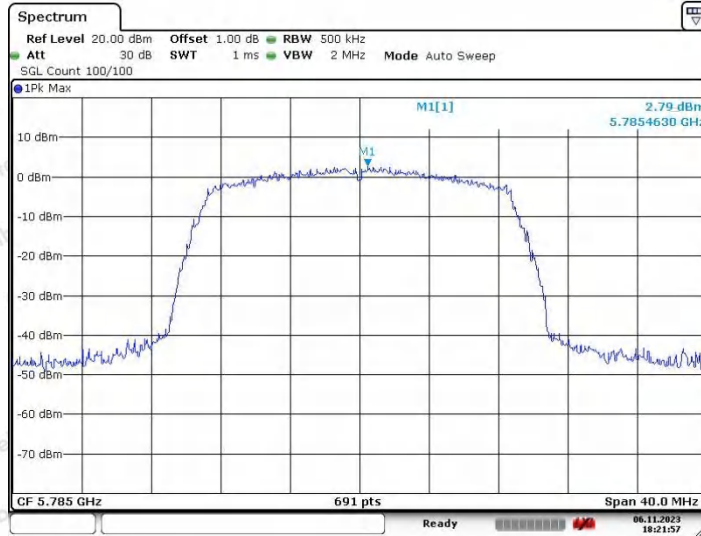

11N20SISO_Ant2_5785