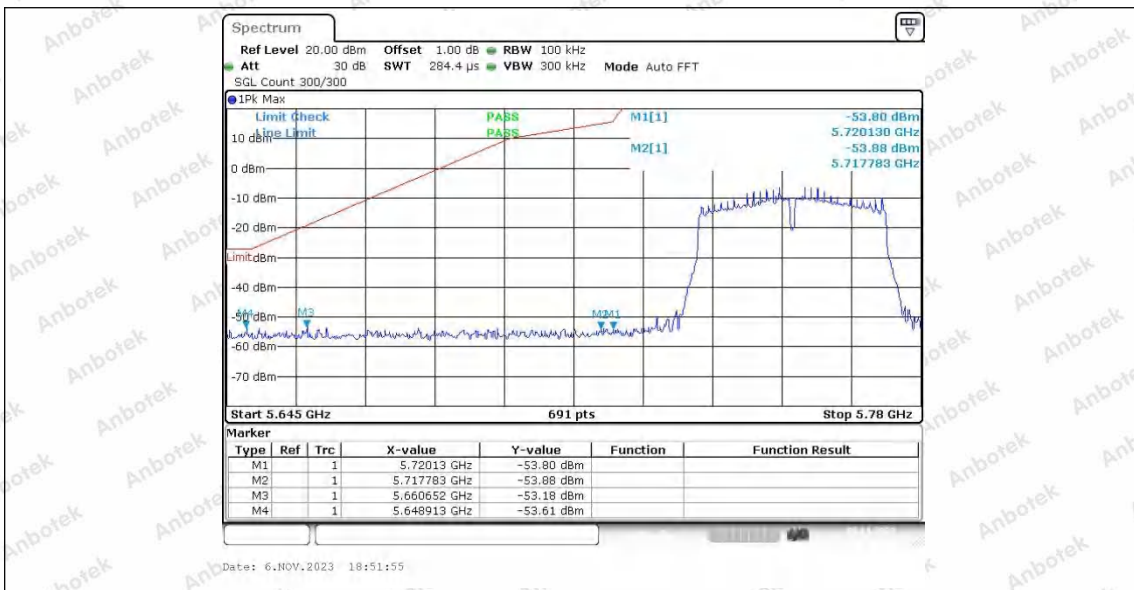

Shenzhen Anbotek Compliance Laboratory Limited

Address: 1/F., Building D, Sogood Science and Technology Park, Sanwei Community, Hangcheng Street, Bao'an District, Shenzhen, Guangdong, China.
Tel: (86) 0755-26066440 Fax: (86) 0755-26014772 Email: service@anbotek.com

Hotline
400-003-0500
www.anbotek.com.cn