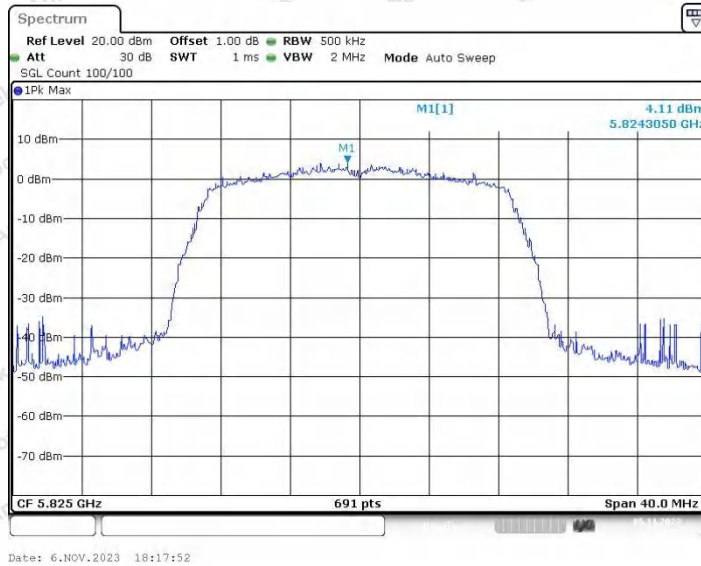

11N20SISO_Ant1_5825

11N20SISO_Ant2_5825

Shenzhen Anbotek Compliance Laboratory Limited

Address: 1/F., Building D, Sogood Science and Technology Park, Sanwei Community, Hangcheng Street, Bao'an District, Shenzhen, Guangdong, China.
Tel: (86) 0755-26066440 Fax: (86) 0755-26014772 Email: service@anbotek.com

Hotline
400-003-0500
www.anbotek.com.cn