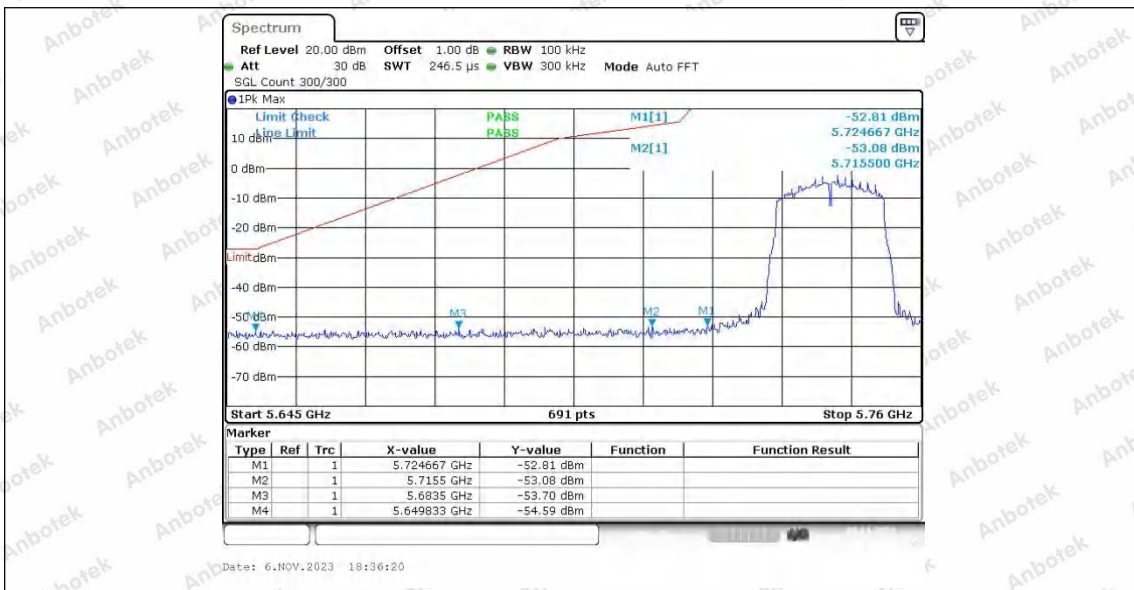

Hotline
 400-003-0500
 www.anbotek.com.cn

11N40SISO_Ant1_High_5795

Date: 6.NOV.2023 18:29:50

11N40SISO_Ant2_High_5795

Date: 6.NOV.2023 18:33:54

11AC20SISO_Ant1_Low_5745

11AC20SISO_Ant2_Low_5745

11AC20SISO_Ant1_High_5825