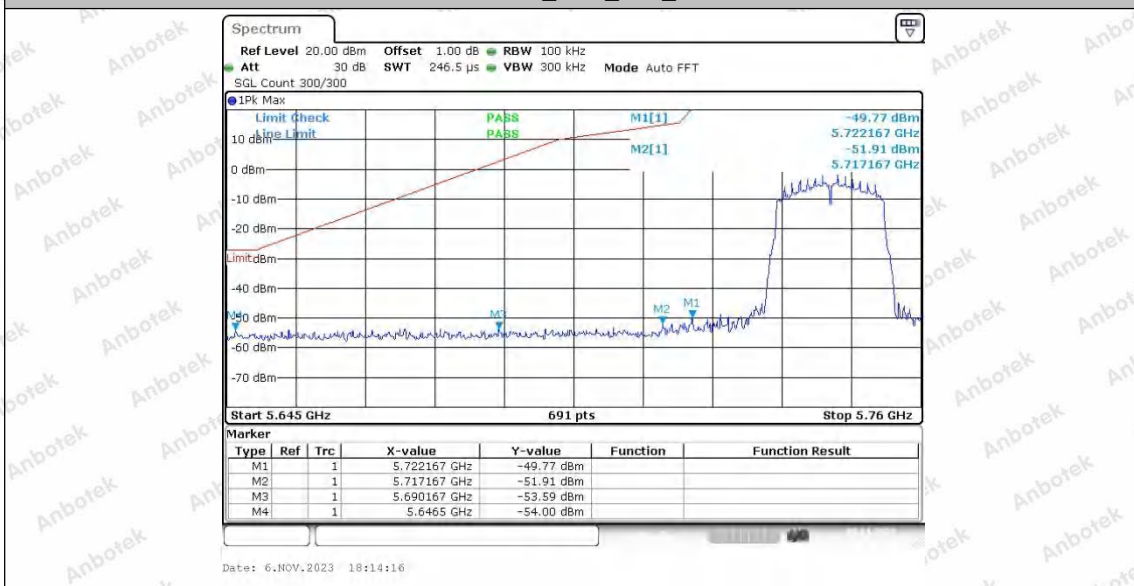

Hotline 400-003-0500
 www.anbotek.com.cn

Test Graphs B4

11A_Ant2_High_5825

11N20SISO_Ant1_Low_5745

Shenzhen Anbotek Compliance Laboratory Limited

Address: 1/F., Building D, Sogood Science and Technology Park, Sanwei Community, Hangcheng Street, Bao'an District, Shenzhen, Guangdong, China.
 Tel: (86) 0755-26066440 Fax: (86) 0755-26014772 Email: service@anbotek.com