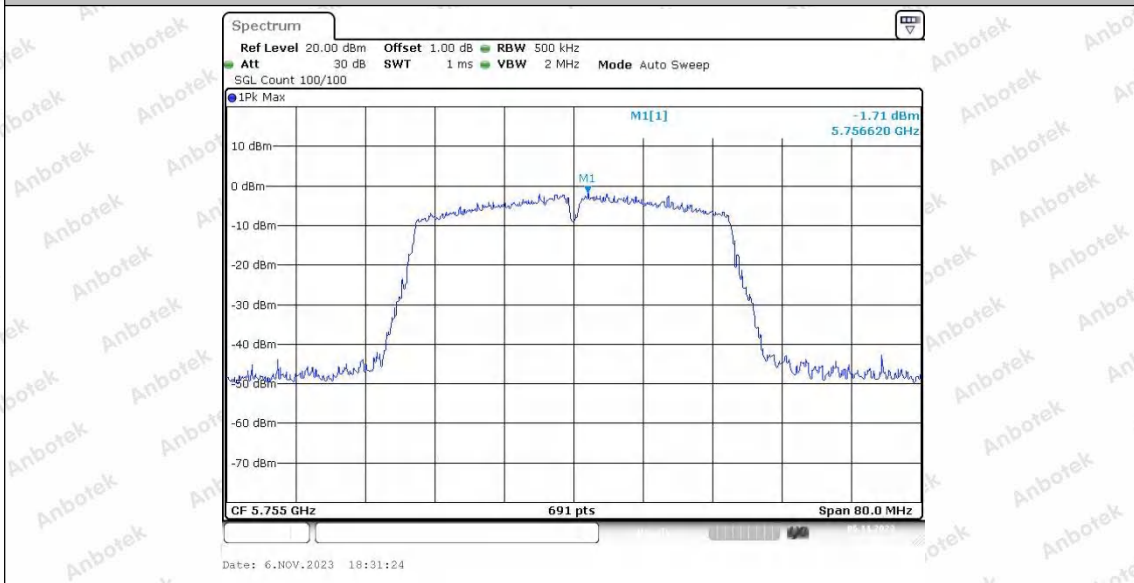

Hotline
400-003-0500
www.anbotek.com.cn

11N40SISO_Ant1_5755

11N40SISO_Ant2_5755

Shenzhen Anbotek Compliance Laboratory Limited

Address: 1/F., Building D, Sogood Science and Technology Park, Sanwei Community, Hangcheng Street, Bao'an District, Shenzhen, Guangdong, China.
Tel: (86) 0755-26066440 Fax: (86) 0755-26014772 Email: service@anbotek.com