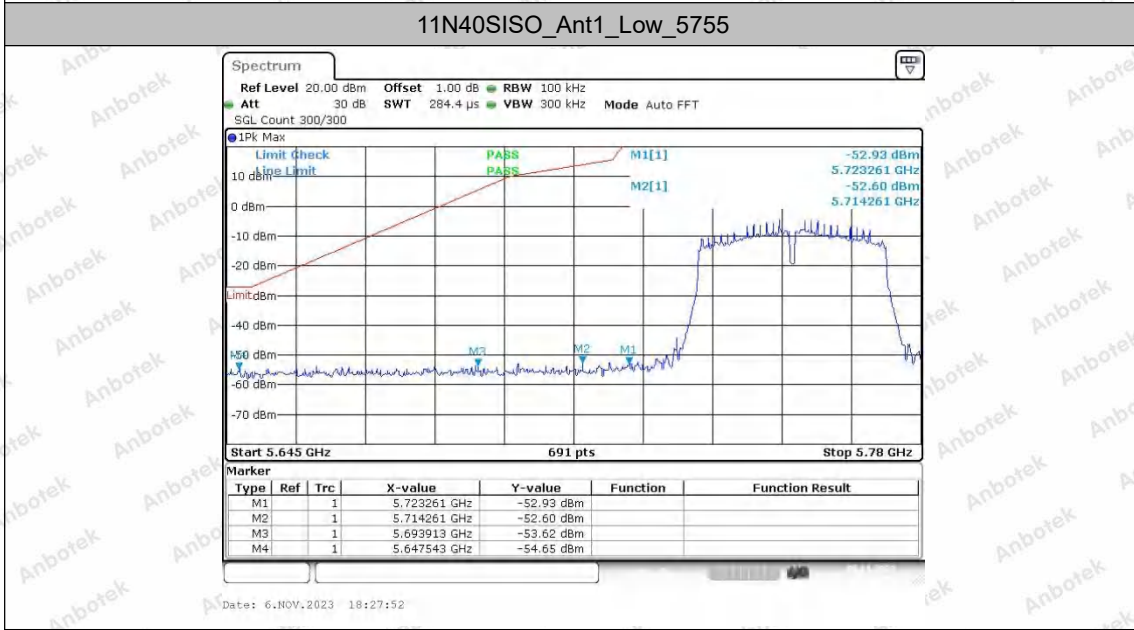

Shenzhen Anbotek Compliance Laboratory Limited

Address: 1/F., Building D, Sogood Science and Technology Park, Sanwei Community, Hangcheng Street, Bao'an District, Shenzhen, Guangdong, China.
Tel: (86) 0755-26066440 Fax: (86) 0755-26014772 Email: service@anbotek.com

Hotline
400-003-0500
www.anbotek.com.cn