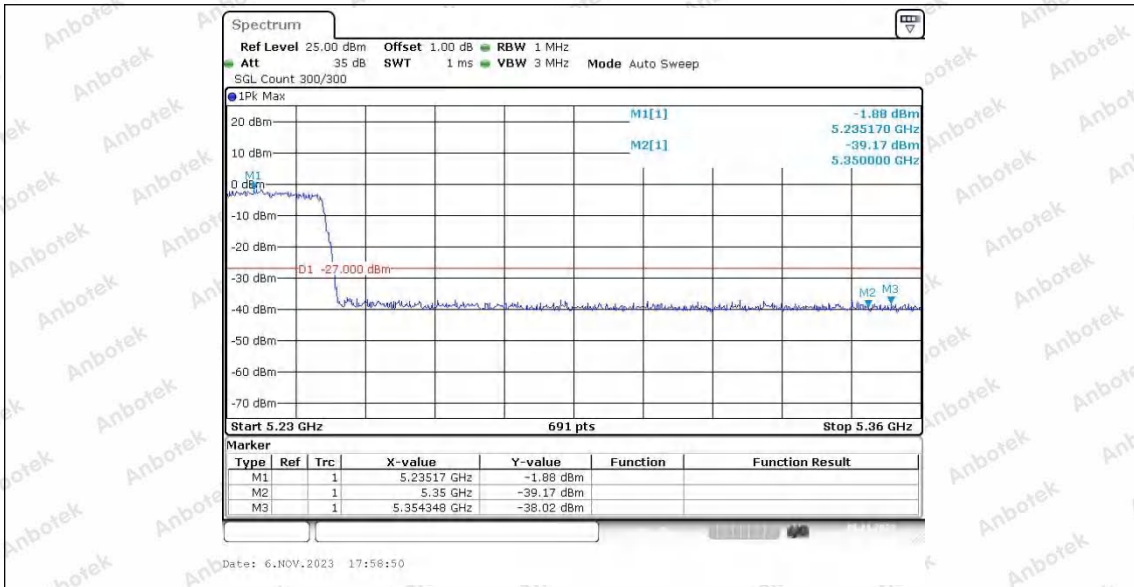

11AC80SISO_Ant2_High_5210

Shenzhen Anbotek Compliance Laboratory Limited

Address: 1/F., Building D, Sogood Science and Technology Park, Sanwei Community, Hangcheng Street, Bao'an District, Shenzhen, Guangdong, China.
Tel: (86) 0755-26066440 Fax: (86) 0755-26014772 Email: service@anbotek.com

Hotline 400-003-0500
www.anbotek.com.cn