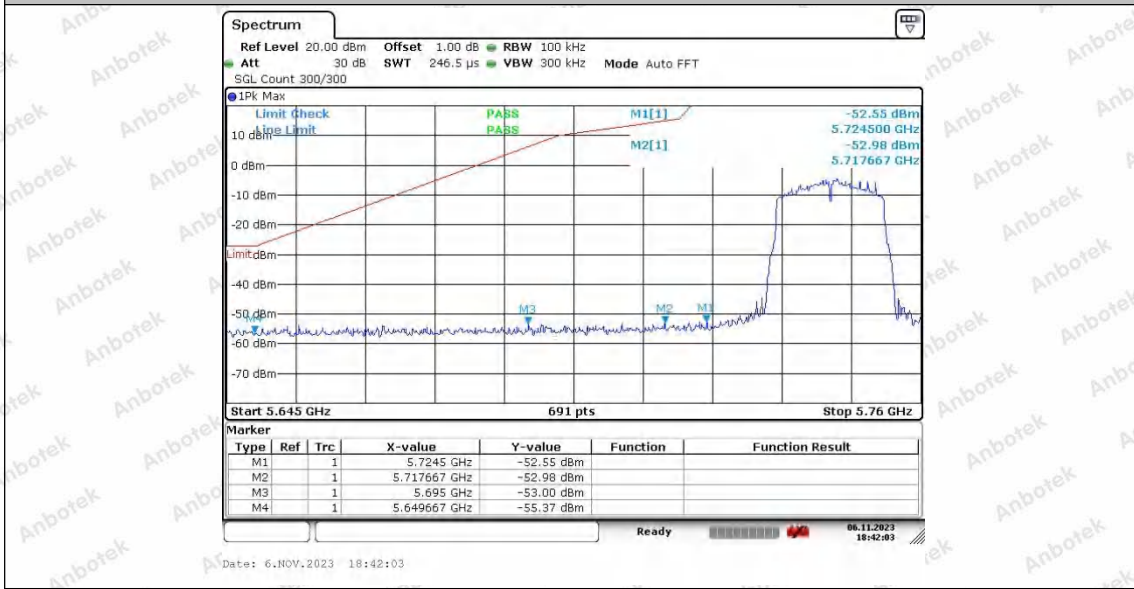

Hotline
 400-003-0500
 www.anbotek.com.cn

11N40SISO_Ant1_High_5795

Date: 6.NOV.2023 18:29:50

11N40SISO_Ant2_High_5795

Date: 6.NOV.2023 18:33:54

11AC20SISO_Ant1_Low_5745

11AC20SISO_Ant2_Low_5745

11AC20SISO_Ant1_High_5825