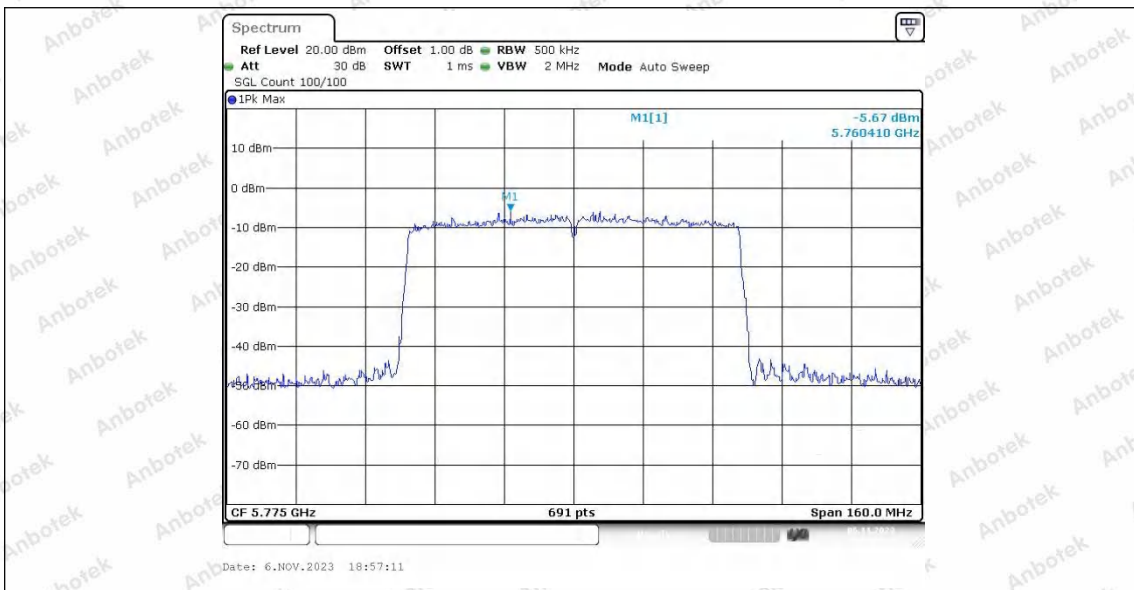

Shenzhen Anbotek Compliance Laboratory Limited

Address: 1/F., Building D, Sogood Science and Technology Park, Sanwei Community, Hangcheng Street, Bao'an District, Shenzhen, Guangdong, China.
Tel: (86) 0755-26066440 Fax: (86) 0755-26014772 Email: service@anbotek.com

Hotline
400-003-0500
www.anbotek.com.cn