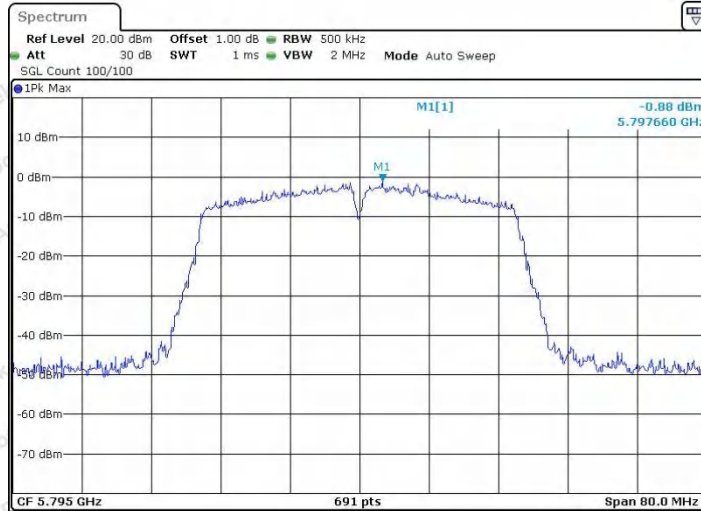

11AC40SISO_Ant2_5795

Date: 6.NOV.2023 18:53:17

11AC80SISO_Ant1_5775

Shenzhen Anbotek Compliance Laboratory Limited

Address: 1/F., Building D, Sogood Science and Technology Park, Sanwei Community, Hangcheng Street, Bao'an District, Shenzhen, Guangdong, China.
Tel: (86) 0755-26066440 Fax: (86) 0755-26014772 Email: service@anbotek.com

Hotline 400-003-0500
www.anbotek.com.cn