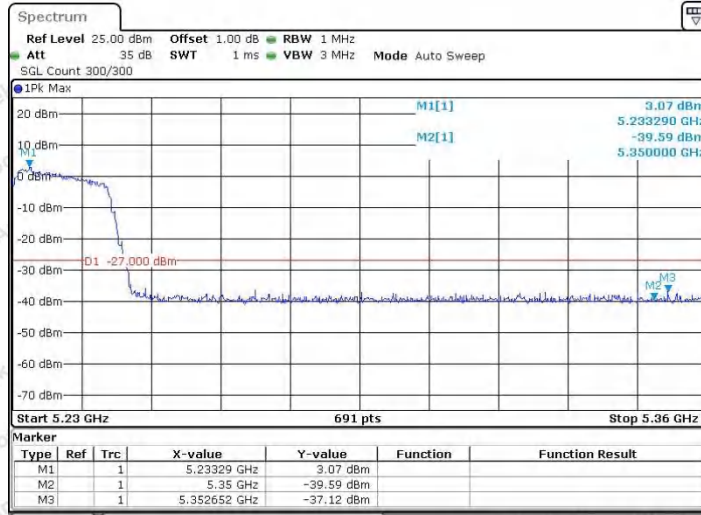

11N40SISO_Ant2_High_5230

11AC20SISO_Ant1_Low_5180

Shenzhen Anbotek Compliance Laboratory Limited

Address: 1/F., Building D, Sogood Science and Technology Park, Sanwei Community, Hangcheng Street, Bao'an District, Shenzhen, Guangdong, China.
Tel: (86) 0755-26066440 Fax: (86) 0755-26014772 Email: service@anbotek.com

Hotline 400-003-0500
www.anbotek.com.cn