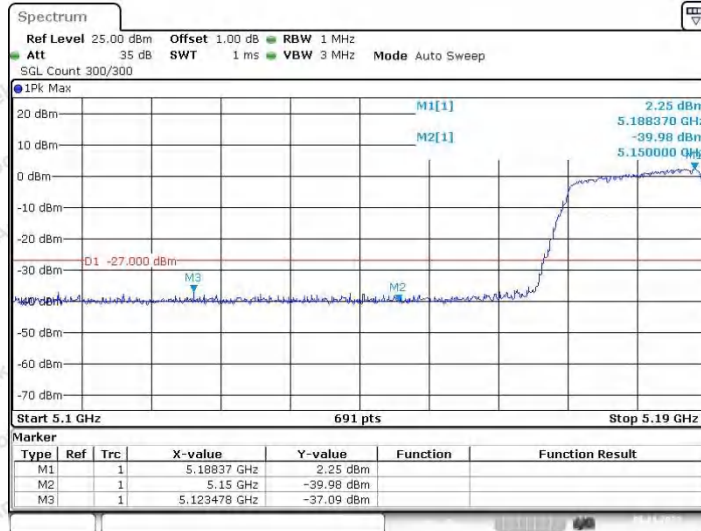

Hotline
 400-003-0500
 www.anbotek.com.cn

11AC20SISO_Ant2_High_5240

Date: 6.NOV.2023 17:49:28

11AC40SISO_Ant1_Low_5190

Date: 6.NOV.2023 17:51:36

11AC40SISO_Ant2_Low_5190

Shenzhen Anbotek Compliance Laboratory Limited