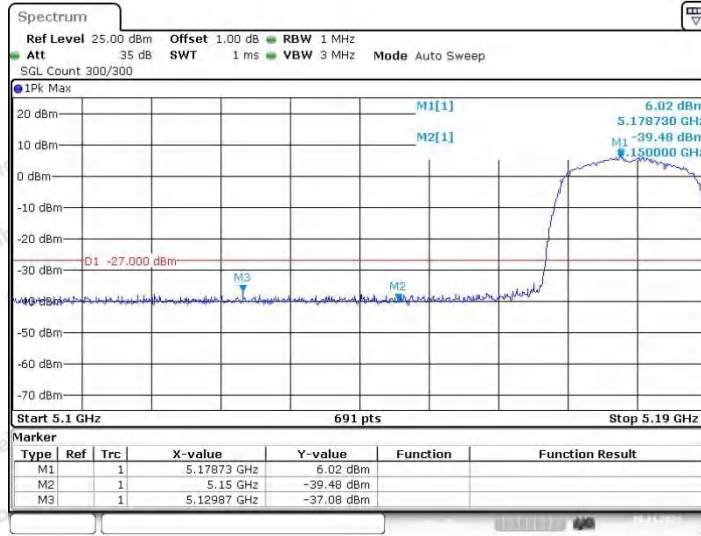

Hotline 400-003-0500
 www.anbotek.com.cn

11N20SISO_Ant2_Low_5180

Date: 6.NOV.2023 16:13:21

11N20SISO_Ant1_High_5240

Date: 6.NOV.2023 16:11:40

11N20SISO_Ant2_High_5240

Shenzhen Anbotek Compliance Laboratory Limited