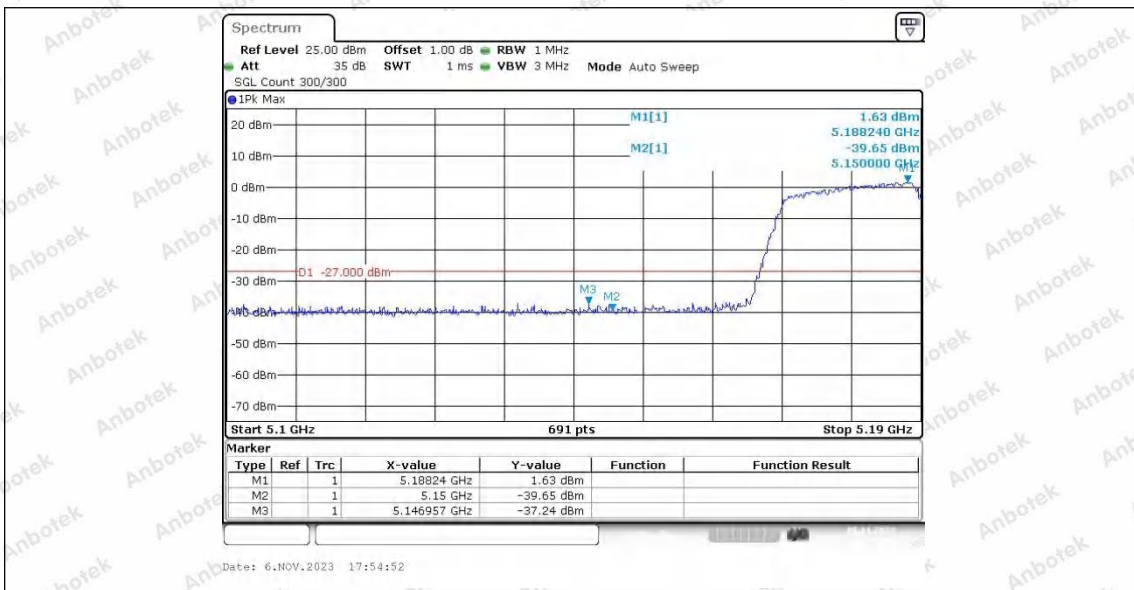

Shenzhen Anbotek Compliance Laboratory Limited

Address: 1/F., Building D, Sogood Science and Technology Park, Sanwei Community, Hangcheng Street, Bao'an District, Shenzhen, Guangdong, China.
Tel: (86) 0755-26066440 Fax: (86) 0755-26014772 Email: service@anbotek.com

Hotline 400-003-0500
www.anbotek.com.cn