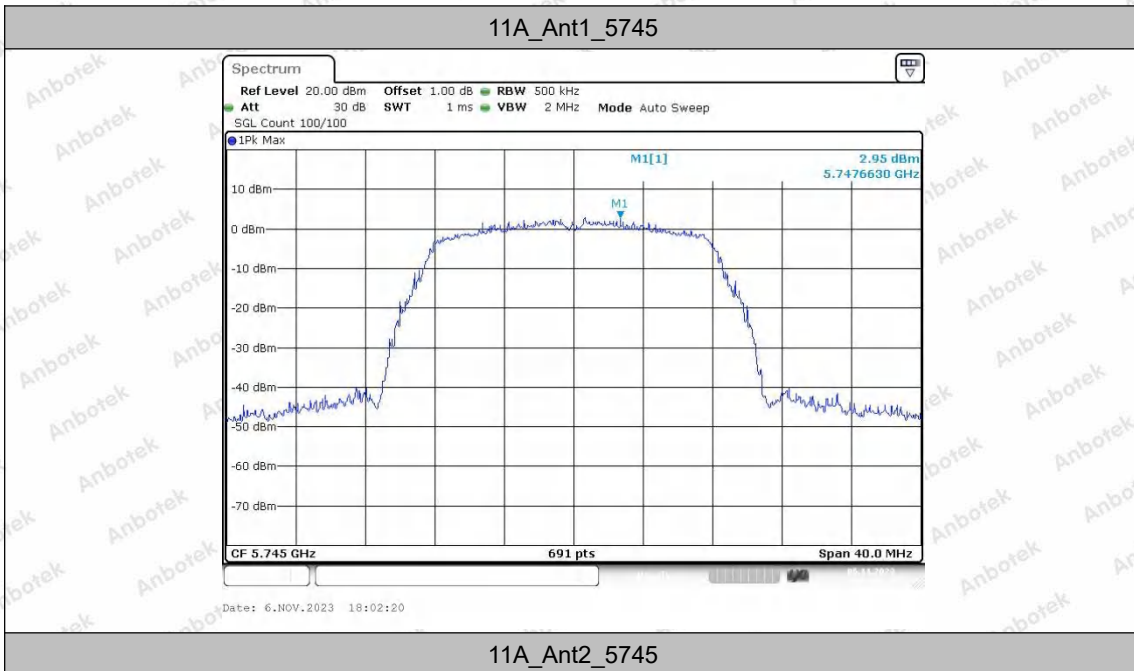

Hotline
400-003-0500
www.anbotek.com.cn

11AC80SISO_Ant2_5210

Test Graphs B4

11A_Ant1_5785

11A_Ant2_5785

Shenzhen Anbotek Compliance Laboratory Limited

Address: 1/F., Building D, Sogood Science and Technology Park, Sanwei Community, Hangcheng Street, Bao'an District, Shenzhen, Guangdong, China.
Tel: (86) 0755-26066440 Fax: (86) 0755-26014772 Email: service@anbotek.com