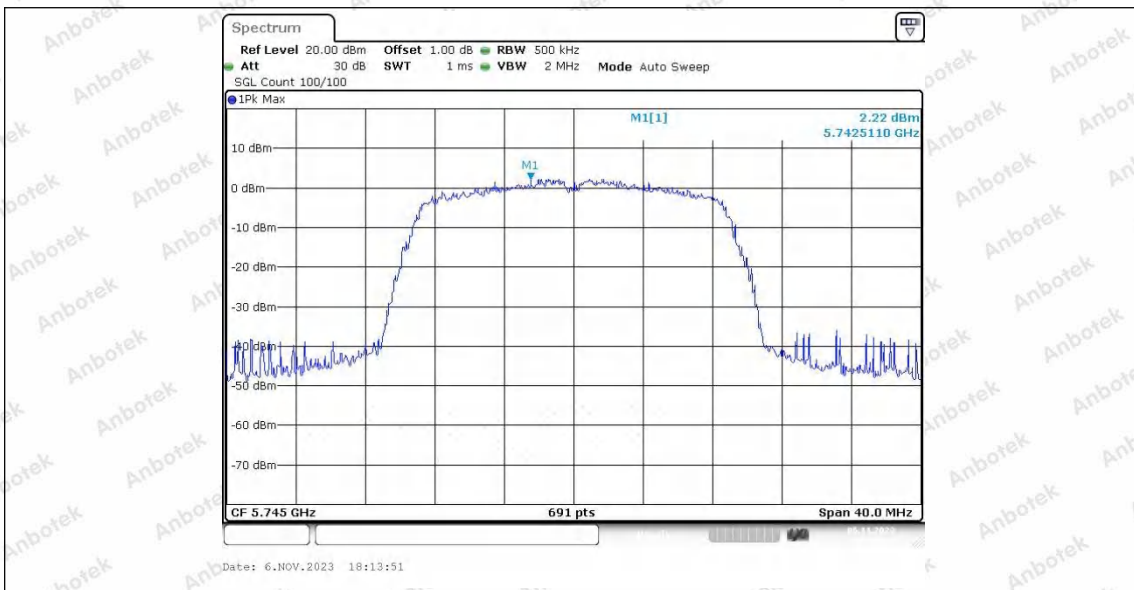

Shenzhen Anbotek Compliance Laboratory Limited

Address: 1/F., Building D, Sogood Science and Technology Park, Sanwei Community, Hangcheng Street, Bao'an District, Shenzhen, Guangdong, China.
Tel: (86) 0755-26066440 Fax: (86) 0755-26014772 Email: service@anbotek.com

Hotline
400-003-0500
www.anbotek.com.cn