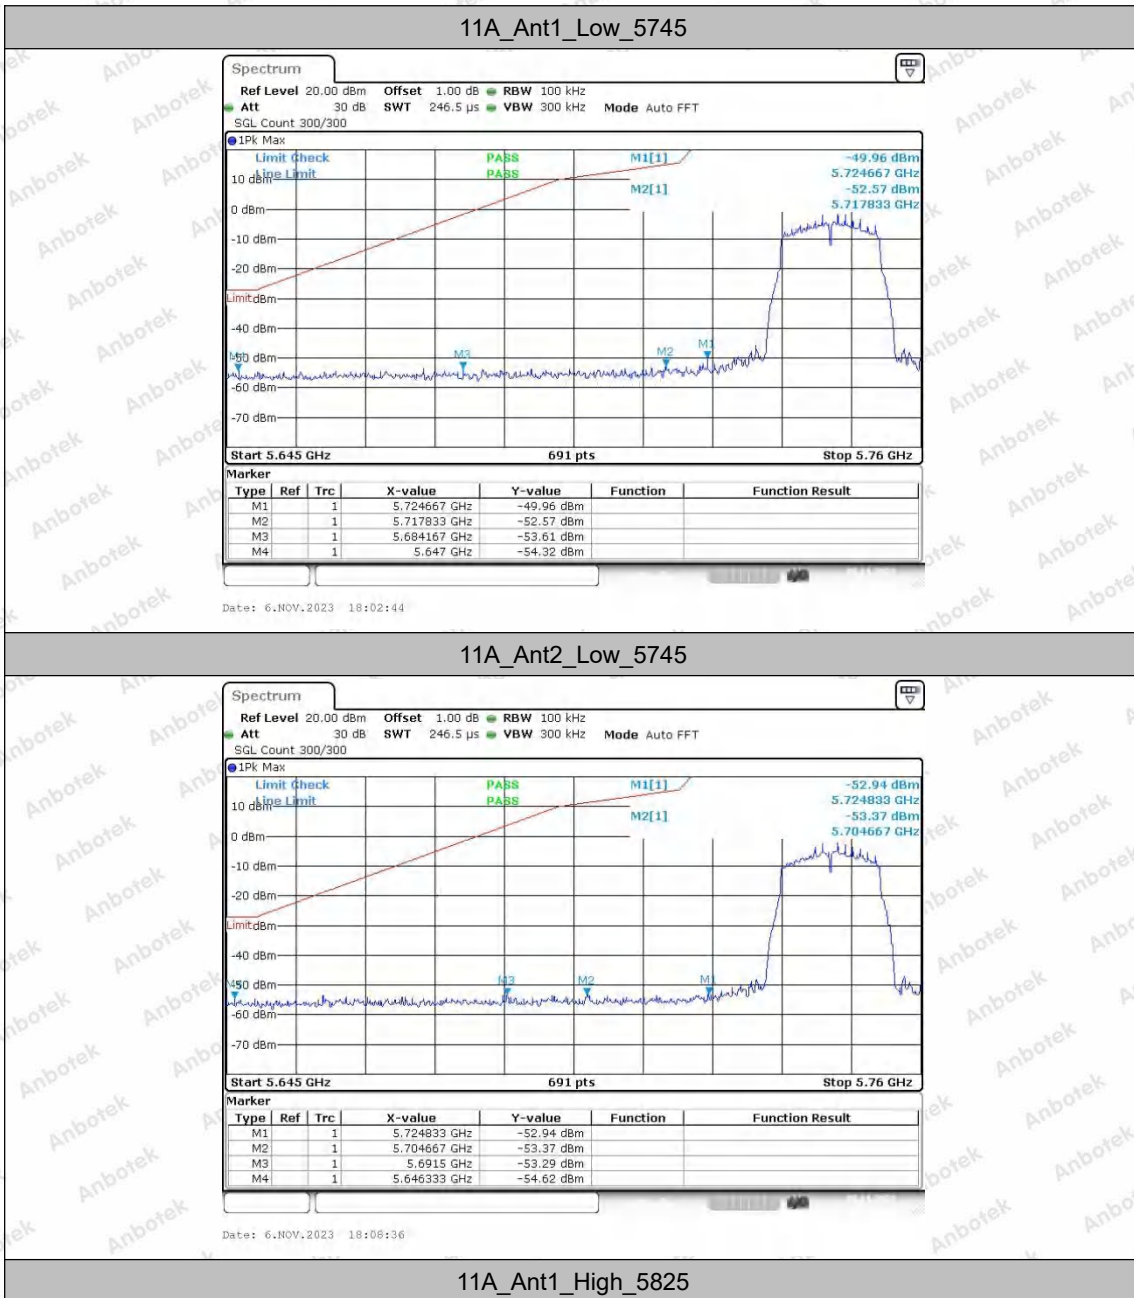

Test Graphs B4