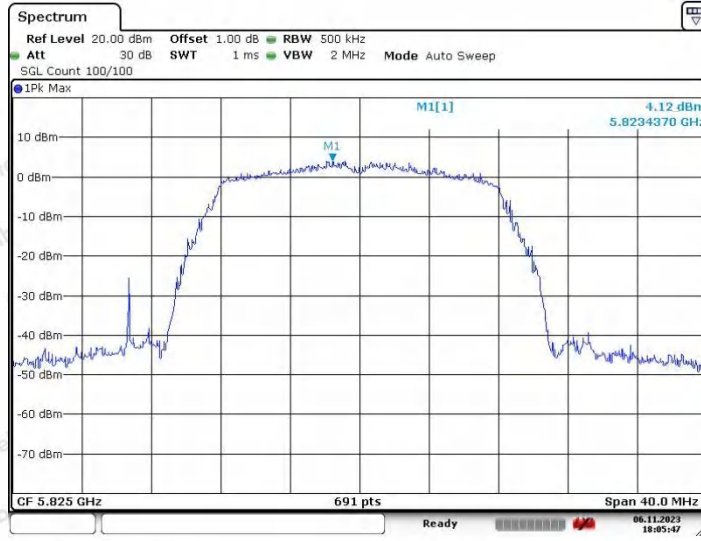

11A_Ant1_5825