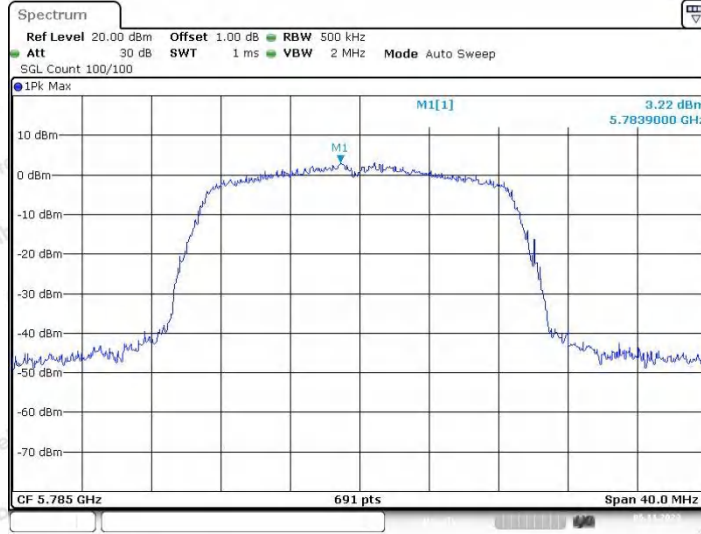

11AC20SISO_Ant2_5785