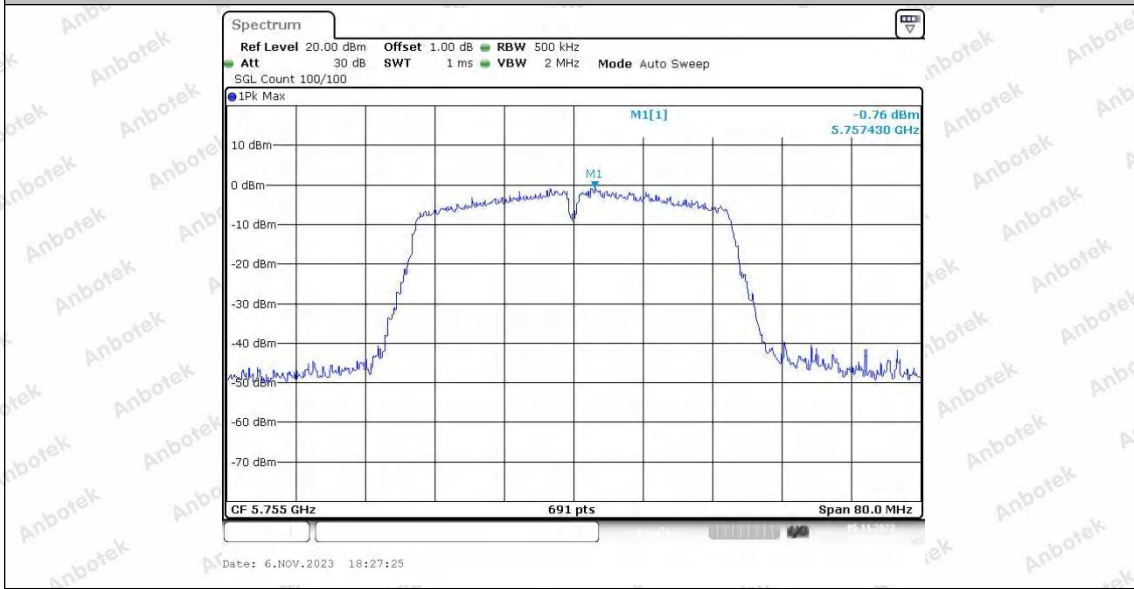

11N40SISO_Ant1_5755