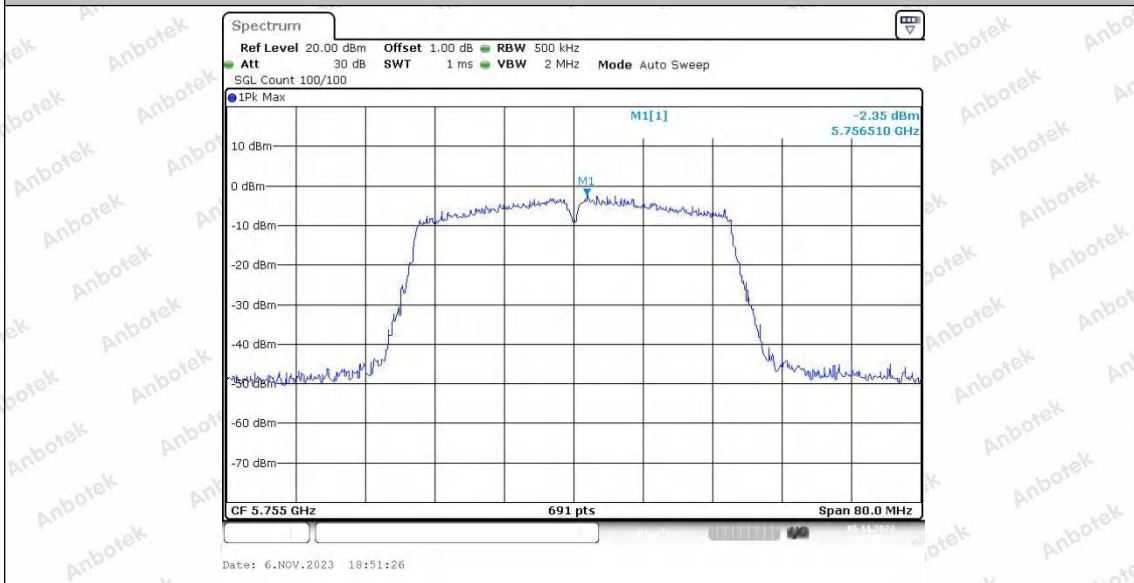

11AC40SISO_Ant2_5755

Shenzhen Anbotek Compliance Laboratory Limited

Address: 1/F., Building D, Sogood Science and Technology Park, Sanwei Community, Hangcheng Street, Bao'an District, Shenzhen, Guangdong, China.
Tel: (86) 0755-26066440 Fax: (86) 0755-26014772 Email: service@anbotek.com

Hotline
400-003-0500
www.anbotek.com.cn