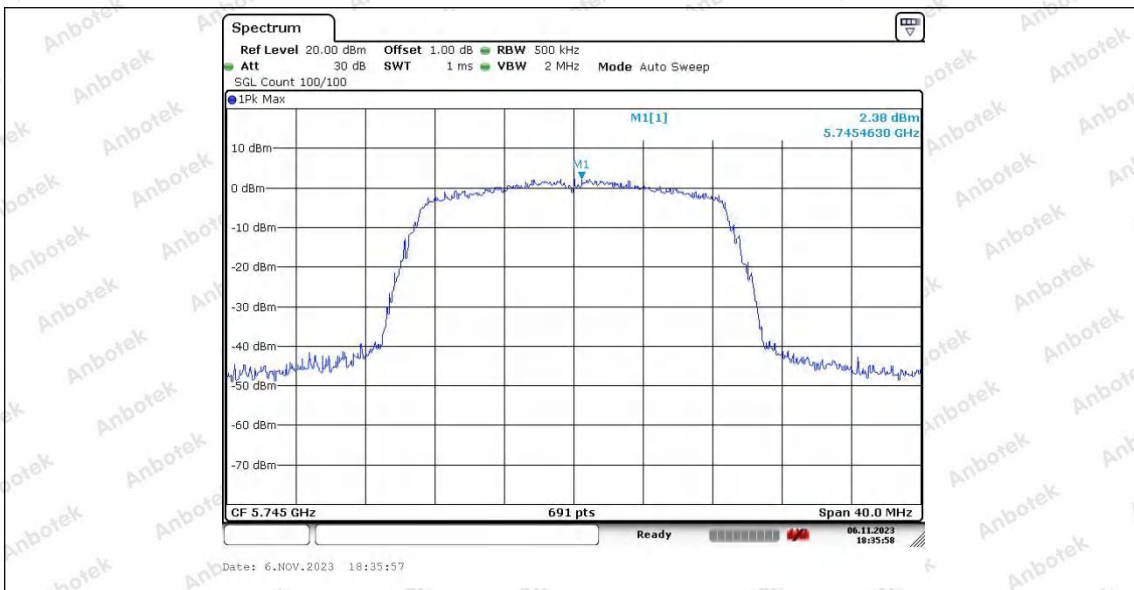

Shenzhen Anbotek Compliance Laboratory Limited

Address: 1/F., Building D, Sogood Science and Technology Park, Sanwei Community, Hangcheng Street, Bao'an District, Shenzhen, Guangdong, China.
Tel: (86) 0755-26066440 Fax: (86) 0755-26014772 Email: service@anbotek.com

Hotline
400-003-0500
www.anbotek.com.cn