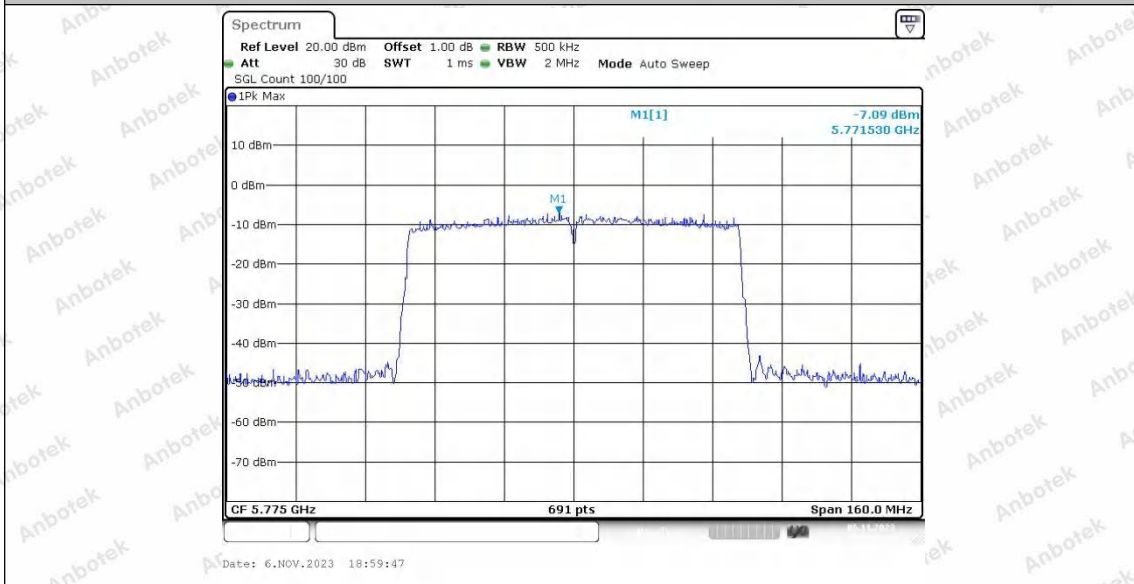

11AC80SISO_Ant2_5775

Shenzhen Anbotek Compliance Laboratory Limited

Address: 1/F., Building D, Sogood Science and Technology Park, Sanwei Community, Hangcheng Street, Bao'an District, Shenzhen, Guangdong, China.
Tel: (86) 0755-26066440 Fax: (86) 0755-26014772 Email: service@anbotek.com

Hotline
400-003-0500
www.anbotek.com.cn