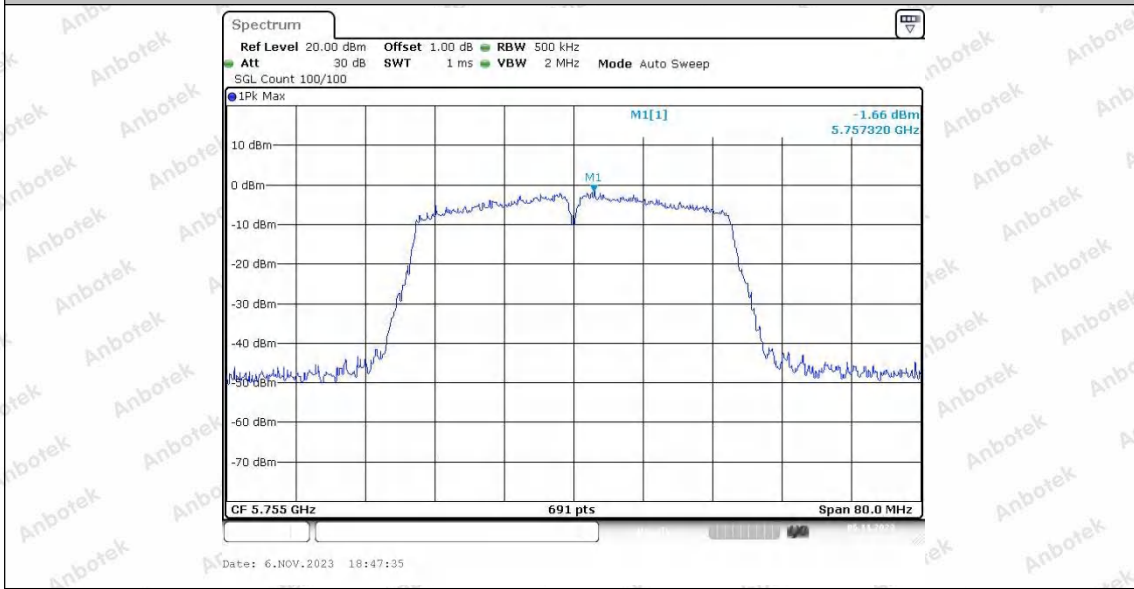

11AC40SISO_Ant1_5755