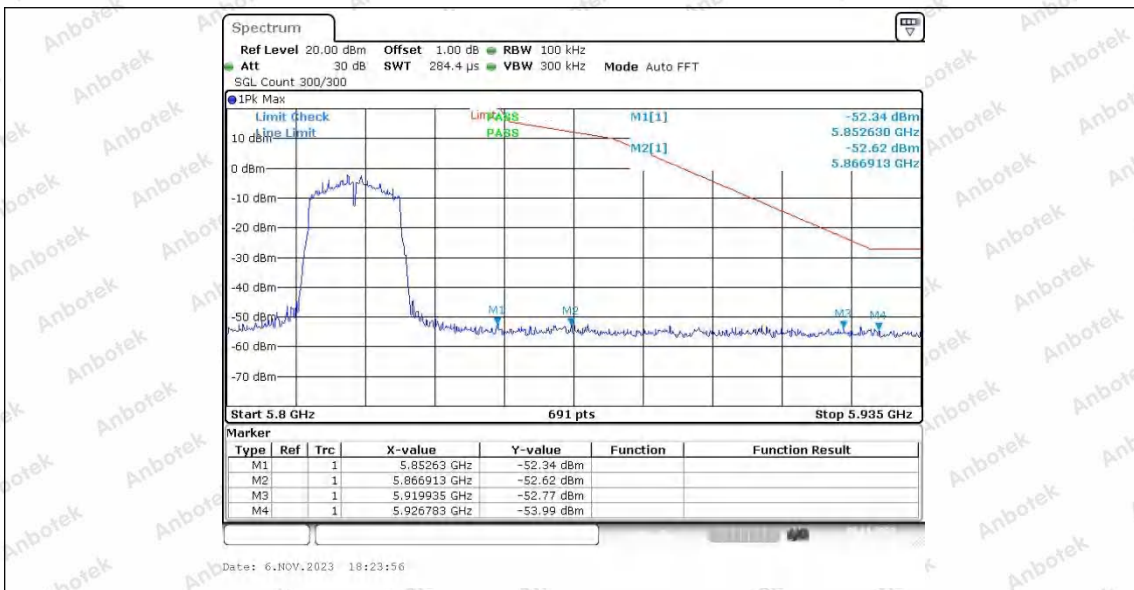

Shenzhen Anbotek Compliance Laboratory Limited

Address: 1/F., Building D, Sogood Science and Technology Park, Sanwei Community, Hangcheng Street, Bao'an District, Shenzhen, Guangdong, China.
Tel: (86) 0755-26066440 Fax: (86) 0755-26014772 Email: service@anbotek.com

Hotline
400-003-0500
www.anbotek.com.cn