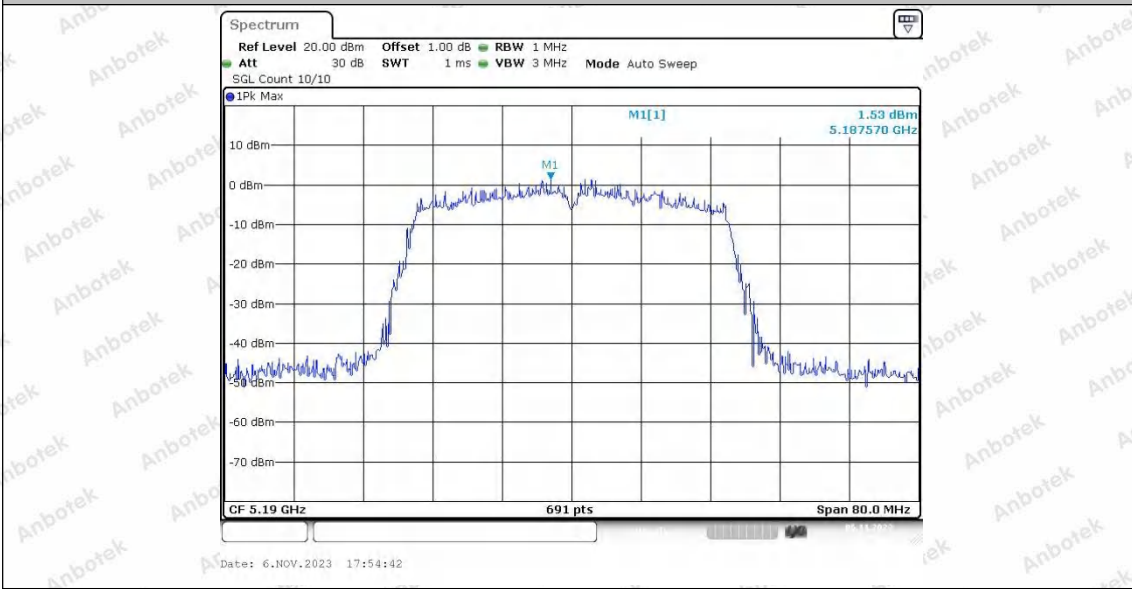

11AC40SISO_Ant2_5190