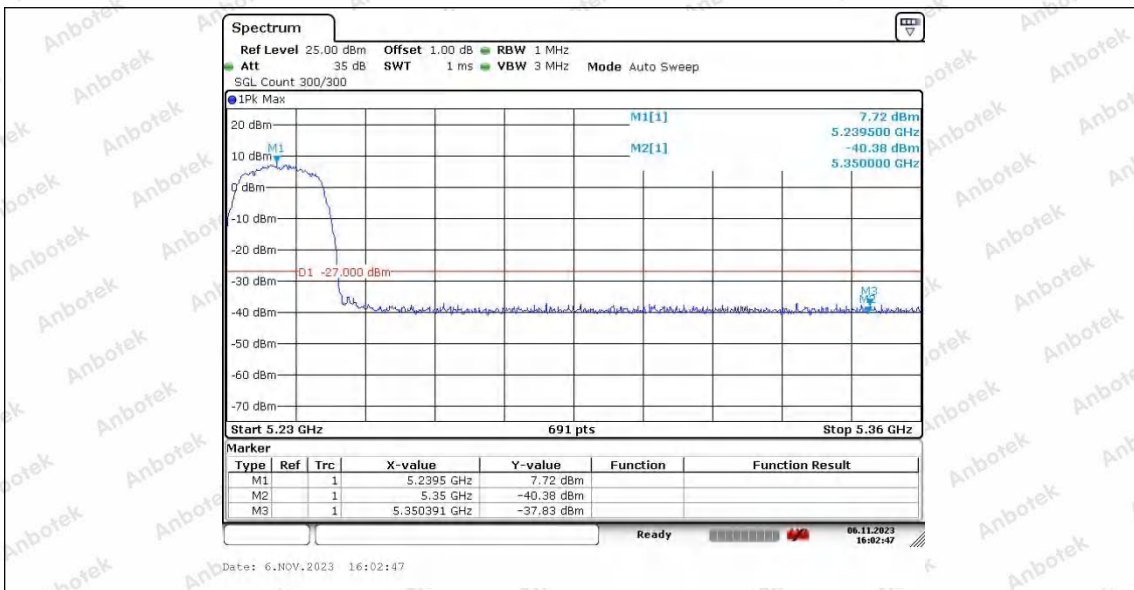

Shenzhen Anbotek Compliance Laboratory Limited

Address: 1/F., Building D, Sogood Science and Technology Park, Sanwei Community, Hangcheng Street, Bao'an District, Shenzhen, Guangdong, China.
Tel: (86) 0755-26066440 Fax: (86) 0755-26014772 Email: service@anbotek.com

Hotline 400-003-0500
www.anbotek.com.cn