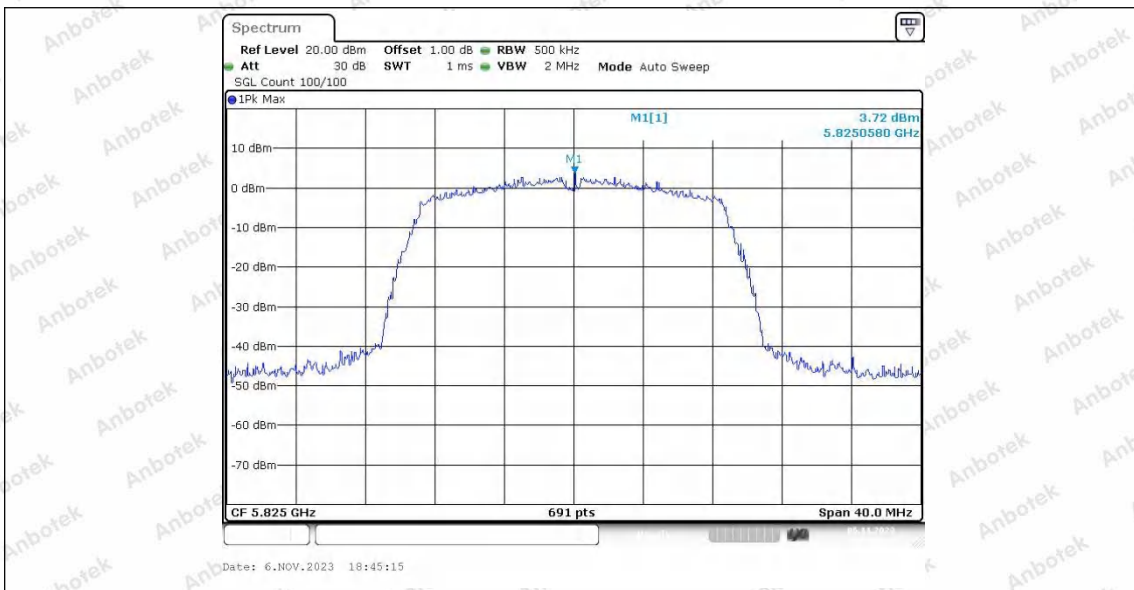

Shenzhen Anbotek Compliance Laboratory Limited

Address: 1/F., Building D, Sogood Science and Technology Park, Sanwei Community, Hangcheng Street, Bao'an District, Shenzhen, Guangdong, China.
Tel: (86) 0755-26066440 Fax: (86) 0755-26014772 Email: service@anbotek.com

Hotline
400-003-0500
www.anbotek.com.cn