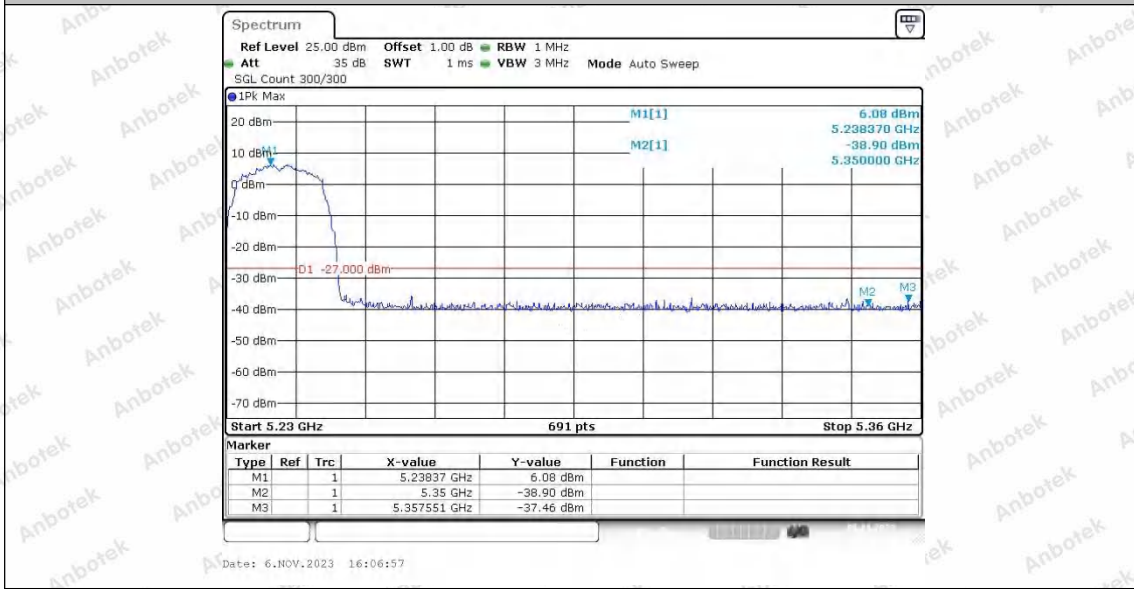

11A_Ant2_High_5240