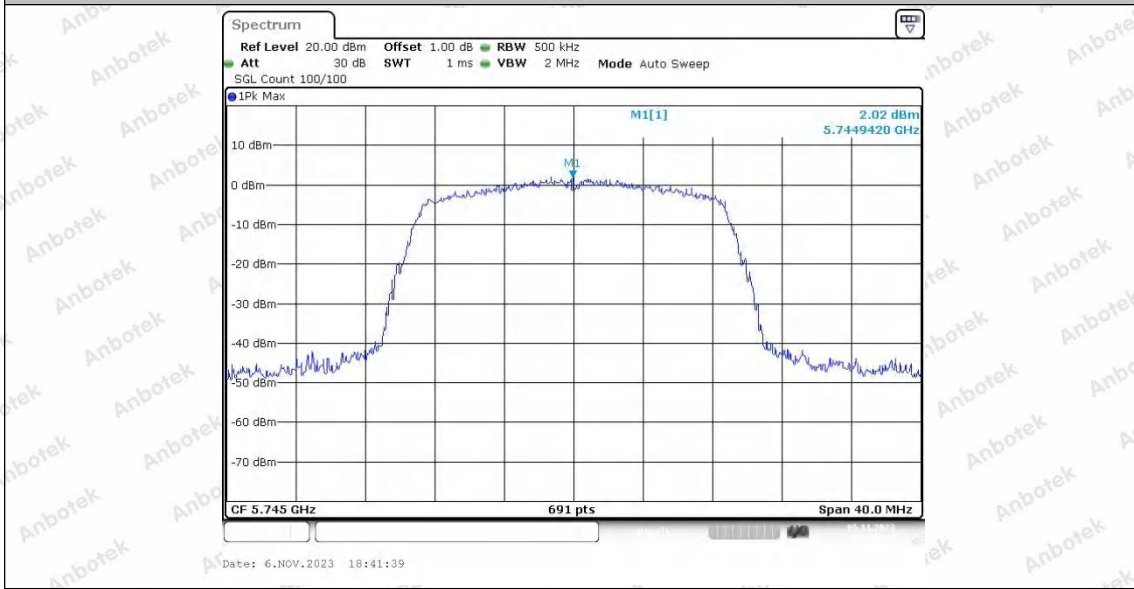

11AC20SISO_Ant2_5745