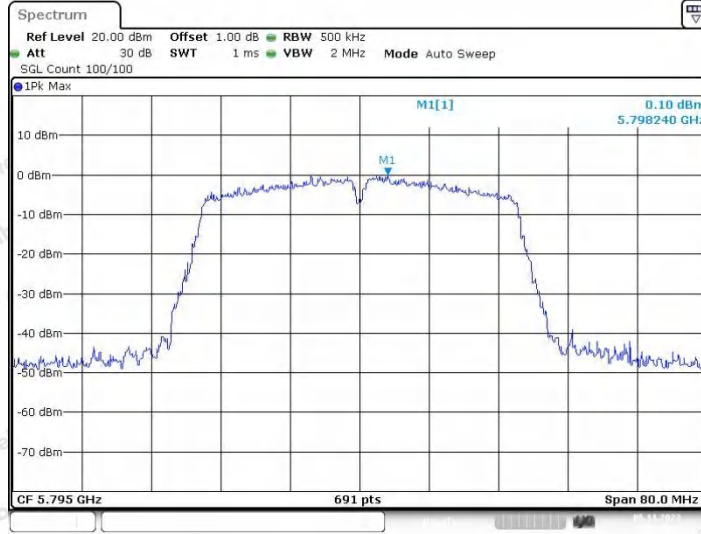

11N40SISO_Ant1_5795