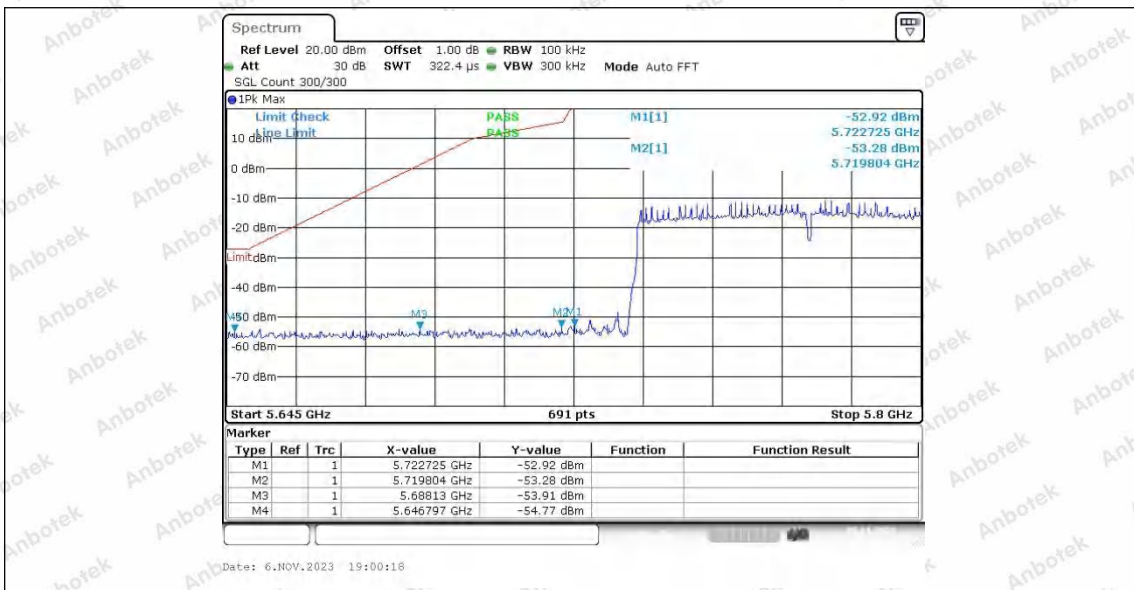

Hotline 400-003-0500
 www.anbotek.com.cn

11AC80SISO_Ant2_High_5775

---End---