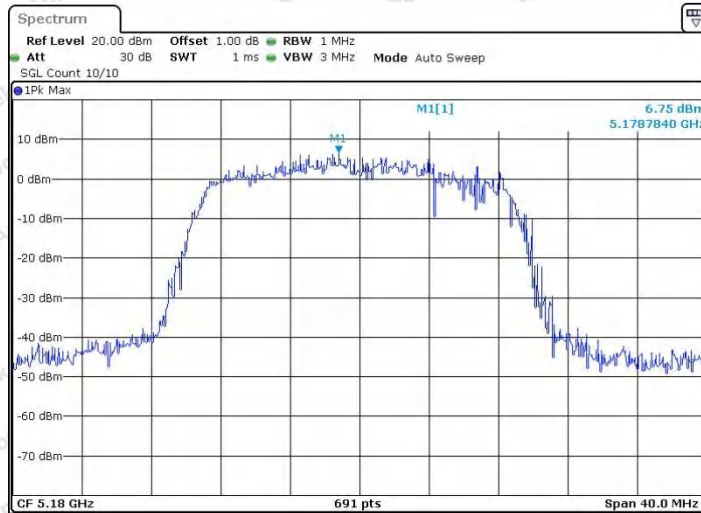

11N40SISO_Ant2_5230

Date: 6.NOV.2023 16:23:32

11AC20SISO_Ant1_5180

Date: 6.NOV.2023 16:25:31

11AC20SISO_Ant2_5180

Shenzhen Anbotek Compliance Laboratory Limited

Address: 1/F., Building D, Sogood Science and Technology Park, Sanwei Community, Hangcheng Street, Bao'an District, Shenzhen, Guangdong, China.
Tel: (86) 0755-26066440 Fax: (86) 0755-26014772 Email: service@anbotek.com