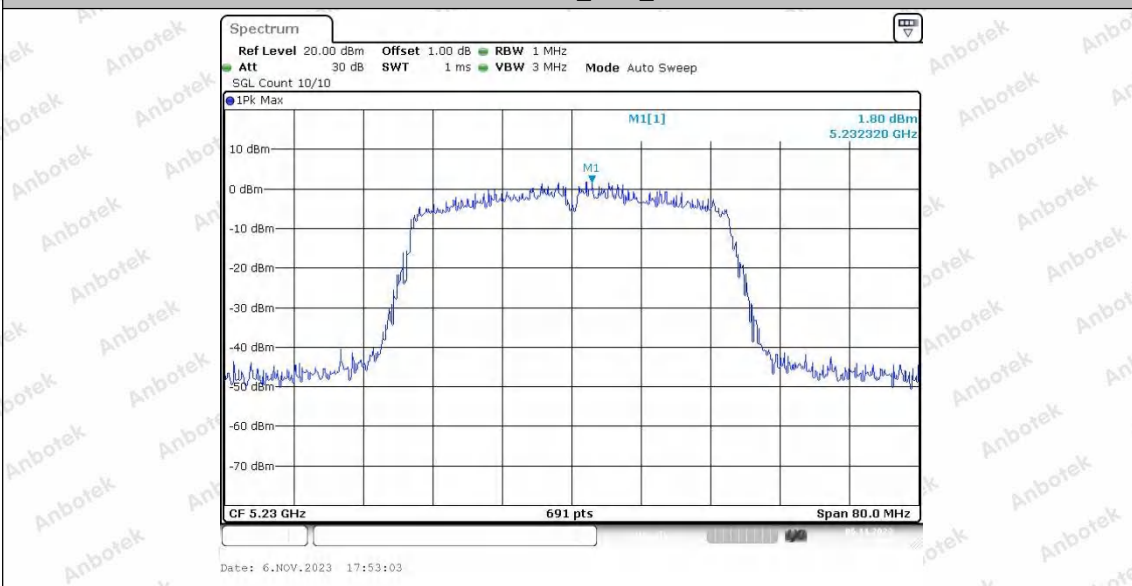

Hotline
400-003-0500
www.anbotek.com.cn

11AC40SISO_Ant2_5190

11AC40SISO_Ant1_5230

Shenzhen Anbotek Compliance Laboratory Limited

Address: 1/F., Building D, Sogood Science and Technology Park, Sanwei Community, Hangcheng Street, Bao'an District, Shenzhen, Guangdong, China.
Tel: (86) 0755-26066440 Fax: (86) 0755-26014772 Email: service@anbotek.com