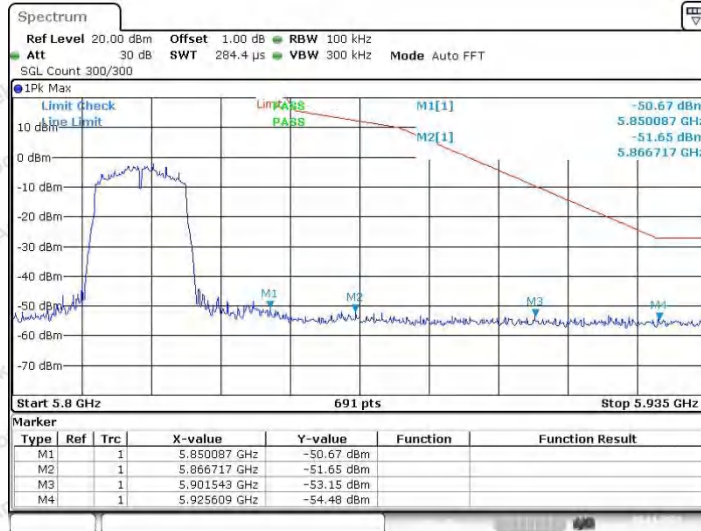

Hotline 400-003-0500
 www.anbotek.com.cn

11N20SISO_Ant2_Low_5745

Date: 6.NOV.2023 18:20:24

11N20SISO_Ant1_High_5825

Date: 6.NOV.2023 18:18:20

11N20SISO_Ant2_High_5825

Shenzhen Anbotek Compliance Laboratory Limited