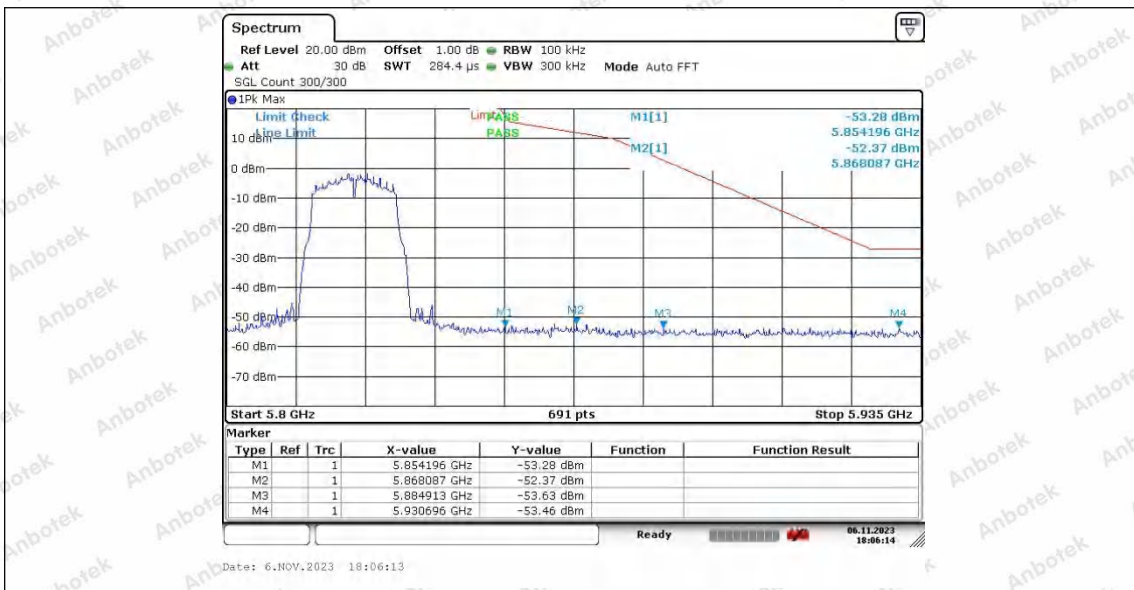

Shenzhen Anbotek Compliance Laboratory Limited

Address: 1/F., Building D, Sogood Science and Technology Park, Sanwei Community, Hangcheng Street, Bao'an District, Shenzhen, Guangdong, China.
Tel: (86) 0755-26066440 Fax: (86) 0755-26014772 Email: service@anbotek.com

Hotline 400-003-0500
www.anbotek.com.cn