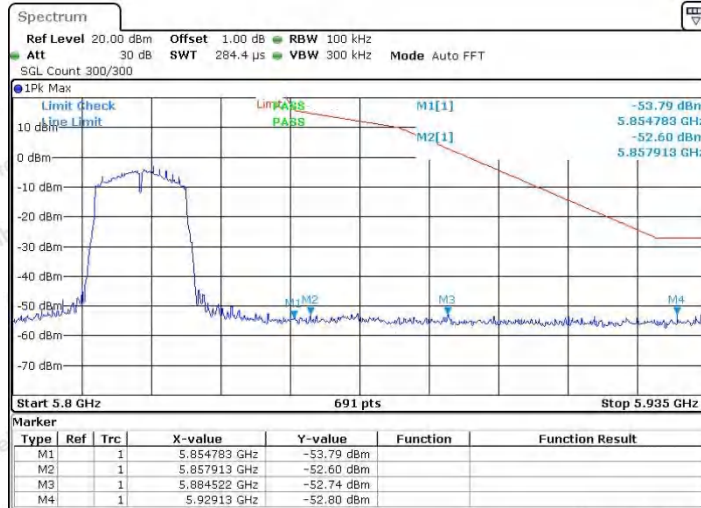

11AC20SISO_Ant2_High_5825

Date: 6.NOV.2023 18:45:46