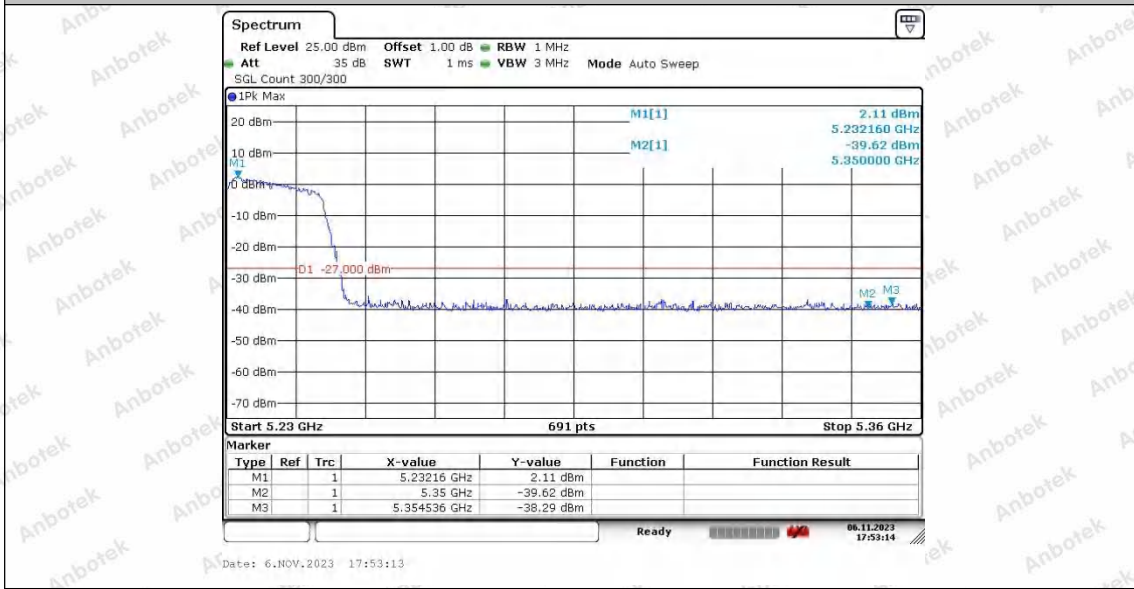

11AC40SISO_Ant1_High_5230