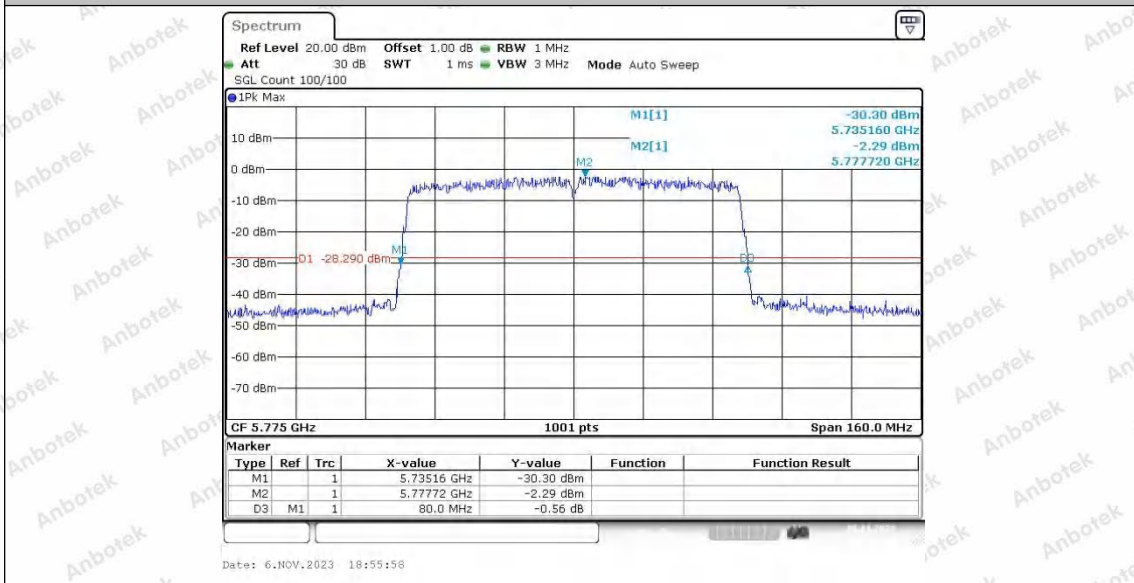

11AC80SISO_Ant1_5775

Shenzhen Anbotek Compliance Laboratory Limited

Address: 1/F., Building D, Sogood Science and Technology Park, Sanwei Community, Hangcheng Street, Bao'an District, Shenzhen, Guangdong, China.
Tel: (86) 0755-26066440 Fax: (86) 0755-26014772 Email: service@anbotek.com

Hotline 400-003-0500
www.anbotek.com.cn