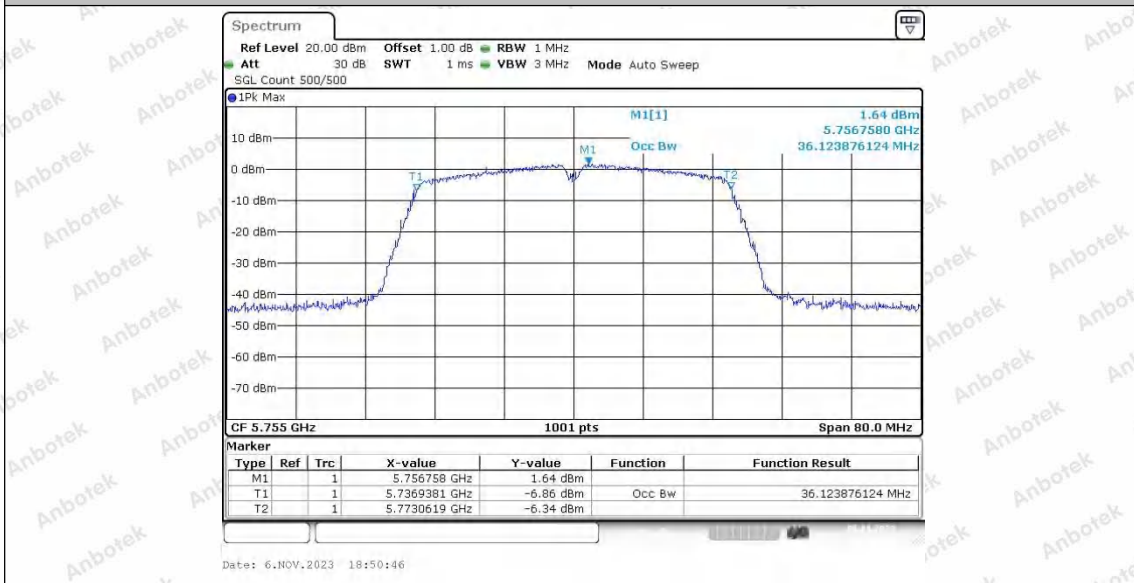

Hotline
 400-003-0500
www.anbotek.com.cn

11AC40SISO_Ant1_5755

11AC40SISO_Ant2_5755

Shenzhen Anbotek Compliance Laboratory Limited

Address: 1/F., Building D, Sogood Science and Technology Park, Sanwei Community, Hangcheng Street, Bao'an District, Shenzhen, Guangdong, China.
 Tel: (86) 0755-26066440 Fax: (86) 0755-26014772 Email: service@anbotek.com