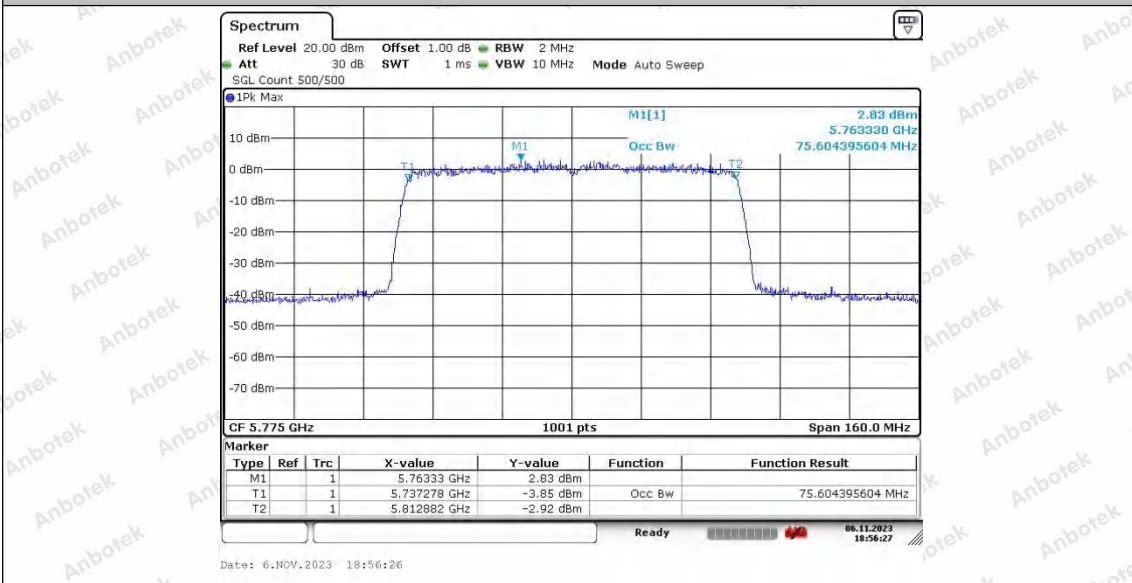

11AC80SISO_Ant1_5775

Shenzhen Anbotek Compliance Laboratory Limited

Address: 1/F., Building D, Sogood Science and Technology Park, Sanwei Community, Hangcheng Street, Bao'an District, Shenzhen, Guangdong, China.
Tel: (86) 0755-26066440 Fax: (86) 0755-26014772 Email: service@anbotek.com

Hotline 400-003-0500
www.anbotek.com.cn