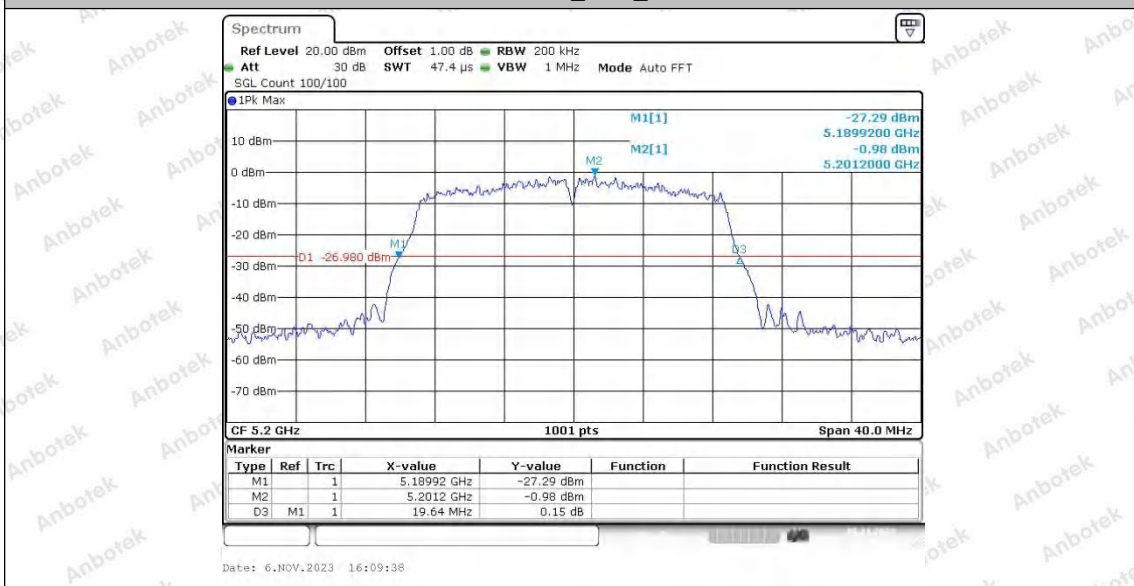

11N20SISO_Ant1_5200

Shenzhen Anbotek Compliance Laboratory Limited

Address: 1/F., Building D, Sogood Science and Technology Park, Sanwei Community, Hangcheng Street, Bao'an District, Shenzhen, Guangdong, China.
Tel: (86) 0755-26066440 Fax: (86) 0755-26014772 Email: service@anbotek.com

Hotline 400-003-0500
www.anbotek.com.cn