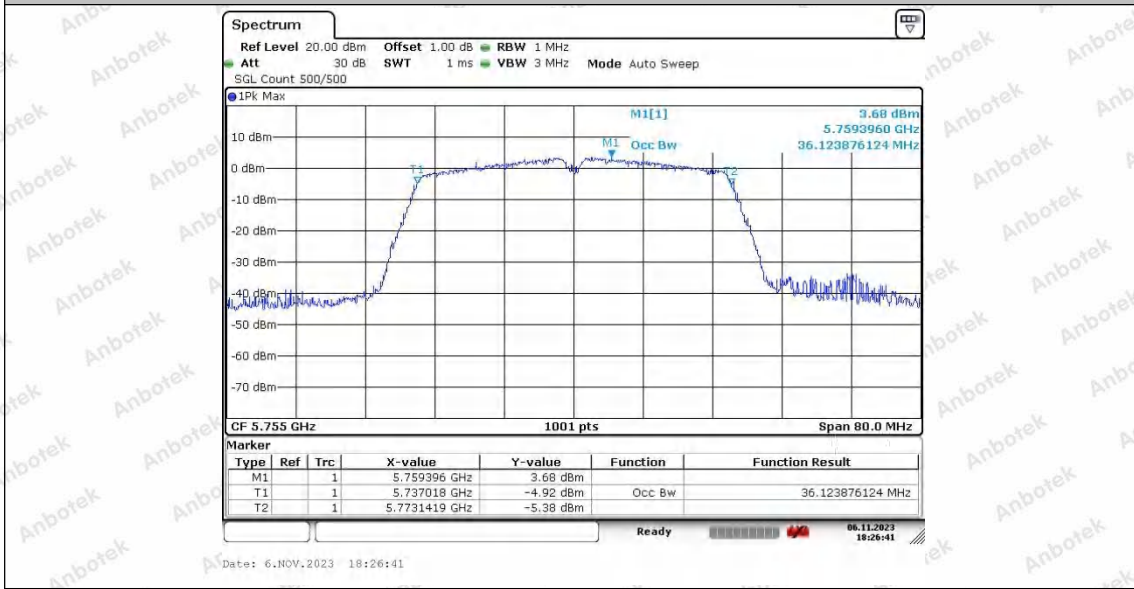

11N40SISO_Ant1_5755