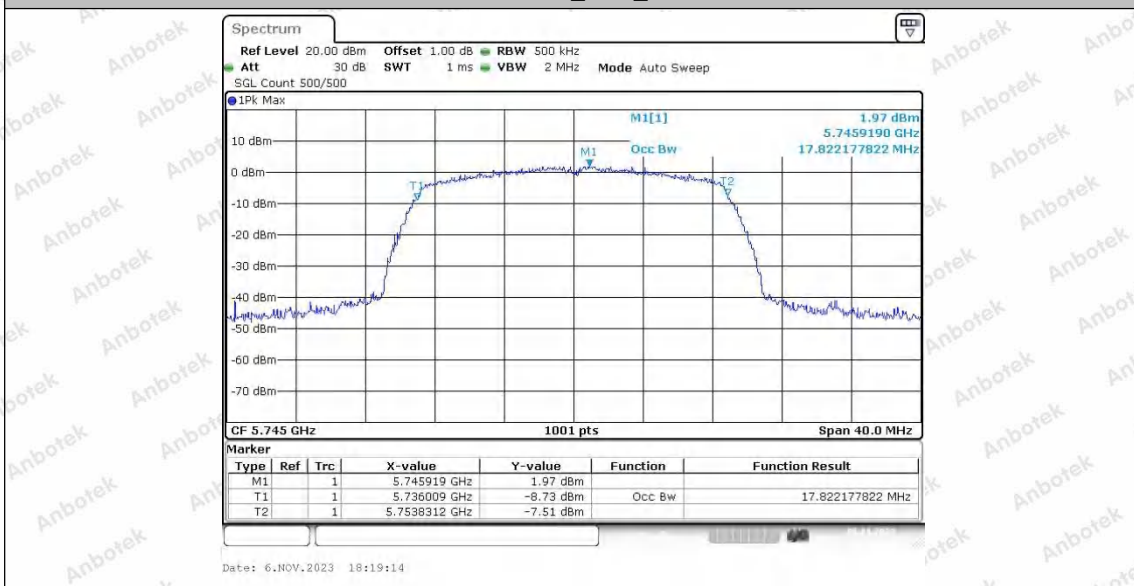

Hotline 400-003-0500
 www.anbotek.com.cn

11N20SISO_Ant1_5745

11N20SISO_Ant2_5745

Shenzhen Anbotek Compliance Laboratory Limited

Address: 1/F., Building D, Sogood Science and Technology Park, Sanwei Community, Hangcheng Street, Bao'an District, Shenzhen, Guangdong, China.
 Tel: (86) 0755-26066440 Fax: (86) 0755-26014772 Email: service@anbotek.com