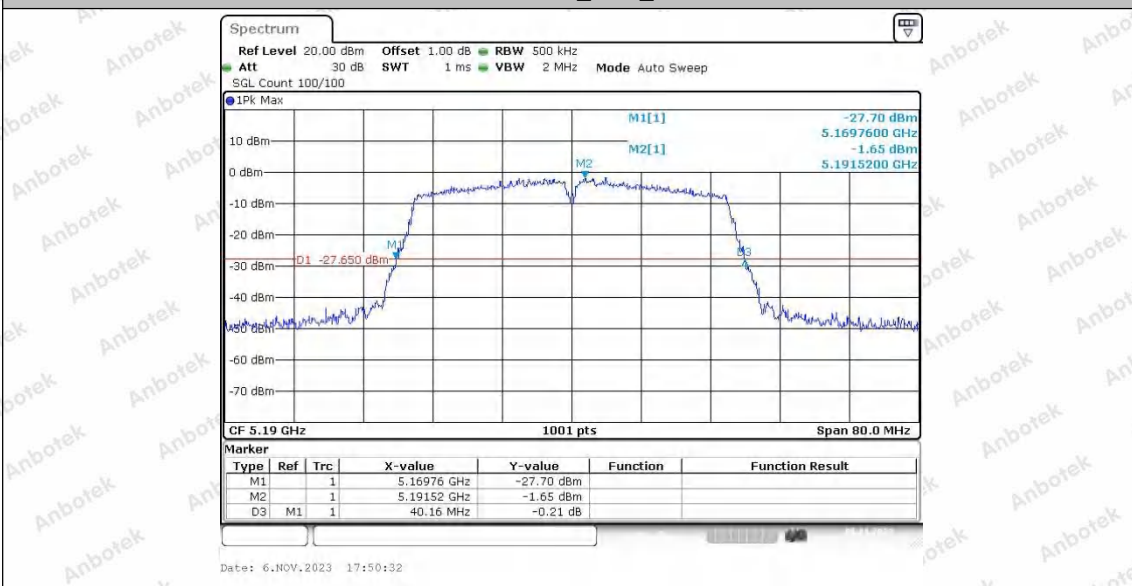

11AC40SISO_Ant1_5190

Shenzhen Anbotek Compliance Laboratory Limited

Address: 1/F., Building D, Sogood Science and Technology Park, Sanwei Community, Hangcheng Street, Bao'an District, Shenzhen, Guangdong, China.
Tel: (86) 0755-26066440 Fax: (86) 0755-26014772 Email: service@anbotek.com

Hotline 400-003-0500
www.anbotek.com.cn