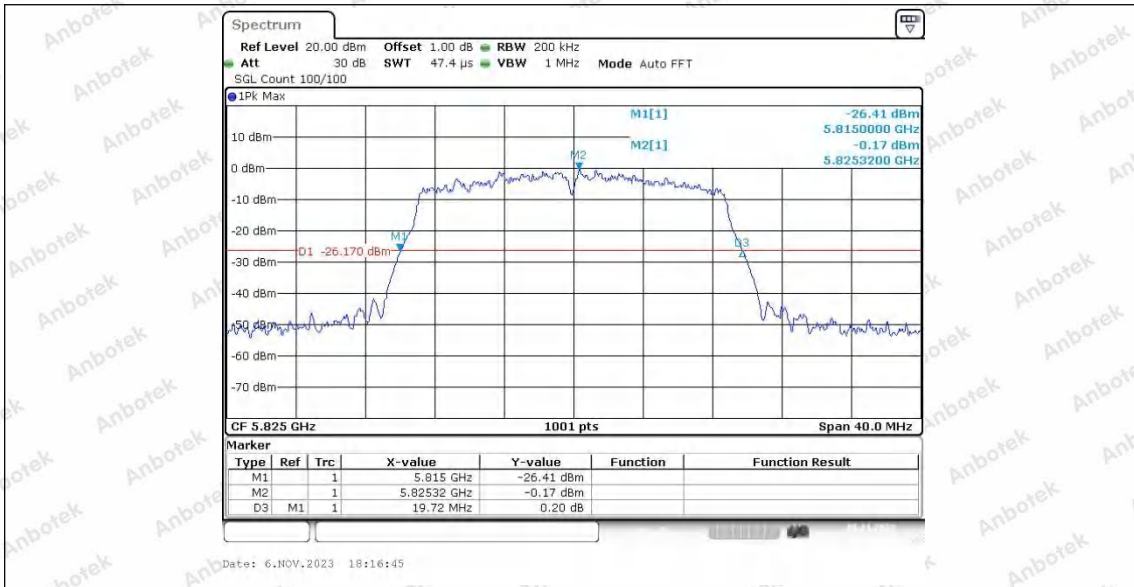

Shenzhen Anbotek Compliance Laboratory Limited

Address: 1/F., Building D, Sogood Science and Technology Park, Sanwei Community, Hangcheng Street, Bao'an District, Shenzhen, Guangdong, China.
Tel: (86) 0755-26066440 Fax: (86) 0755-26014772 Email: service@anbotek.com

Hotline 400-003-0500
www.anbotek.com.cn