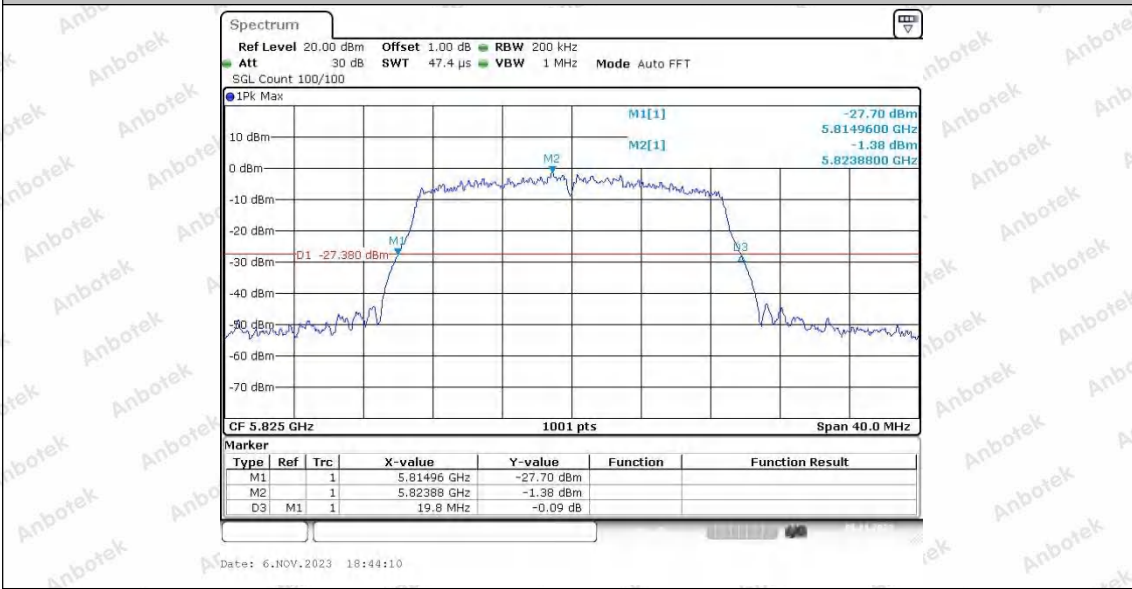

11AC20SISO_Ant2_5825