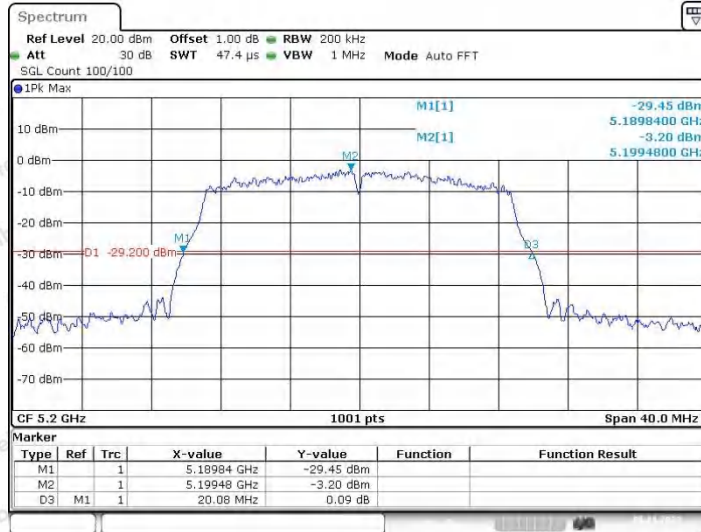

11N20SISO_Ant2_5200