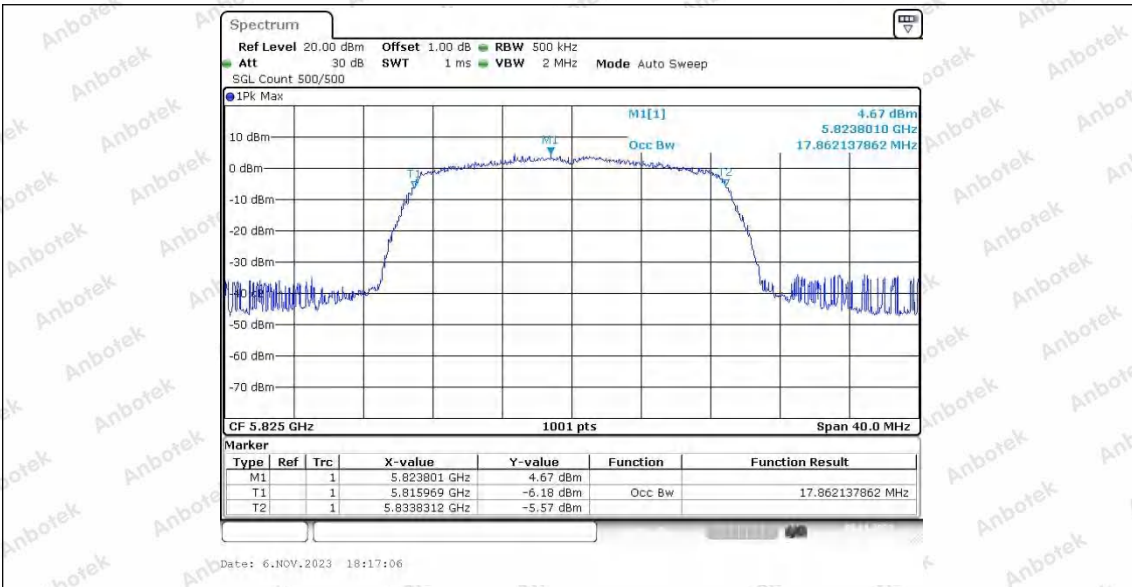

Shenzhen Anbotek Compliance Laboratory Limited

Address: 1/F., Building D, Sogood Science and Technology Park, Sanwei Community, Hangcheng Street, Bao'an District, Shenzhen, Guangdong, China.
Tel: (86) 0755-26066440 Fax: (86) 0755-26014772 Email: service@anbotek.com

Hotline 400-003-0500
www.anbotek.com.cn