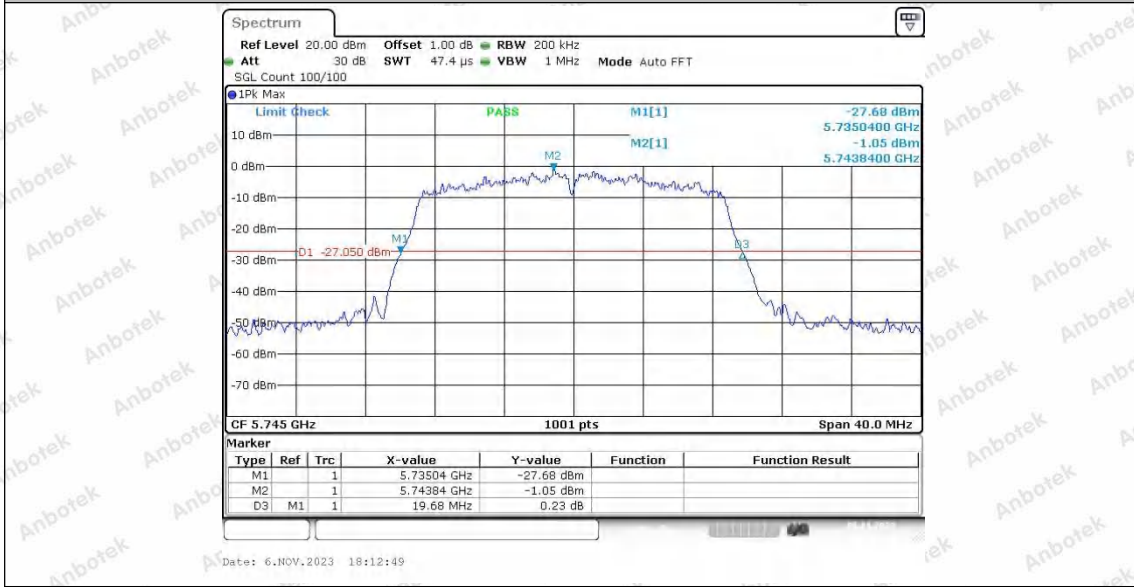

11N20SISO_Ant1_5745