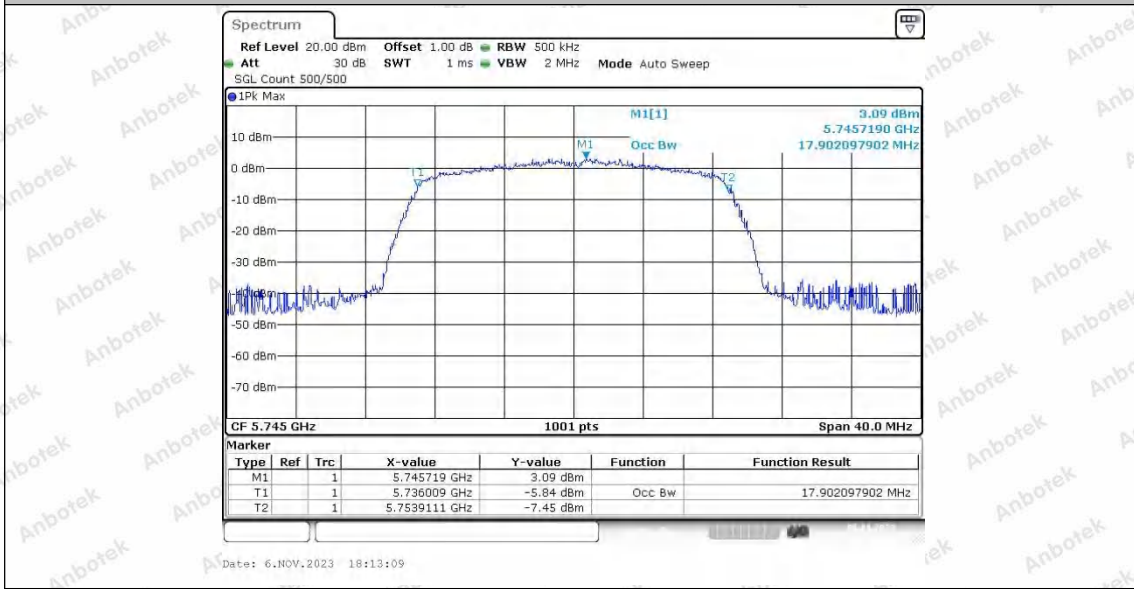

11N20SISO_Ant1_5745