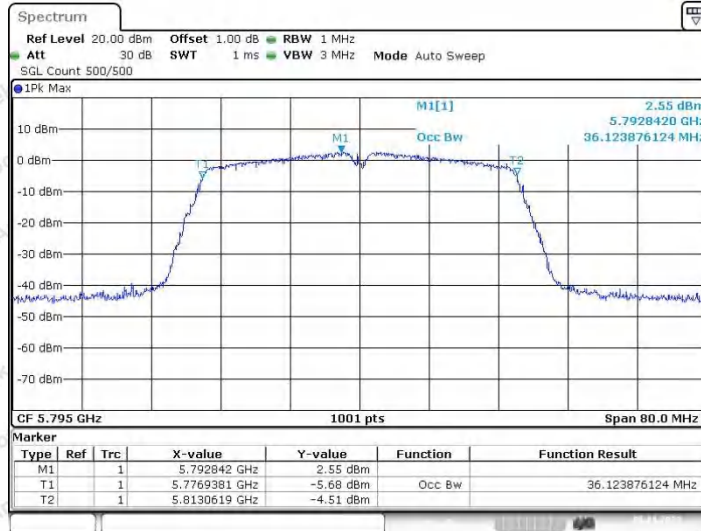

11AC40SISO_Ant2_5795

Date: 6.NOV.2023 18:52:36

11AC80SISO_Ant1_5210

Shenzhen Anbotek Compliance Laboratory Limited

Address: 1/F., Building D, Sogood Science and Technology Park, Sanwei Community, Hangcheng Street, Bao'an District, Shenzhen, Guangdong, China.
Tel: (86) 0755-26066440 Fax: (86) 0755-26014772 Email: service@anbotek.com

Hotline
400-003-0500
www.anbotek.com.cn