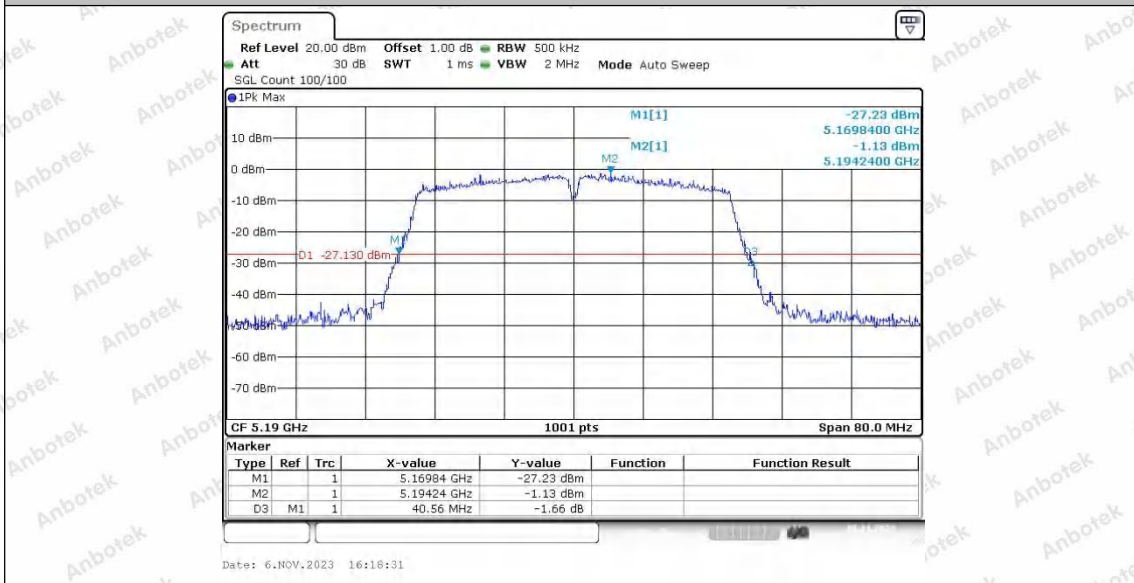

11N40SISO_Ant1_5190

Shenzhen Anbotek Compliance Laboratory Limited

Address: 1/F., Building D, Sogood Science and Technology Park, Sanwei Community, Hangcheng Street, Bao'an District, Shenzhen, Guangdong, China.
Tel: (86) 0755-26066440 Fax: (86) 0755-26014772 Email: service@anbotek.com

Hotline 400-003-0500
www.anbotek.com.cn