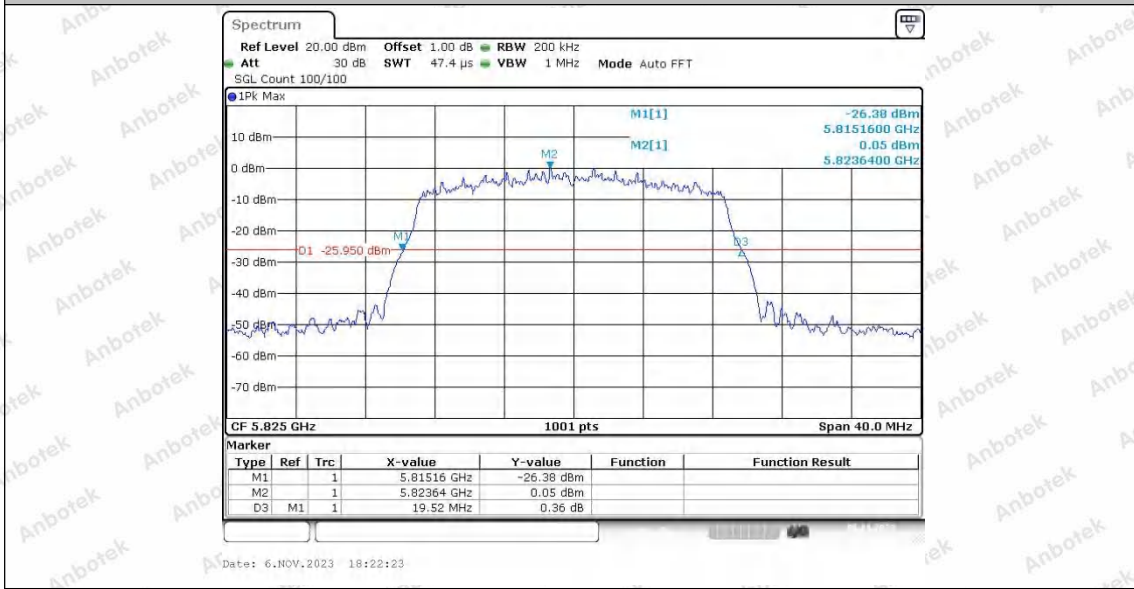

11N20SISO_Ant2_5825