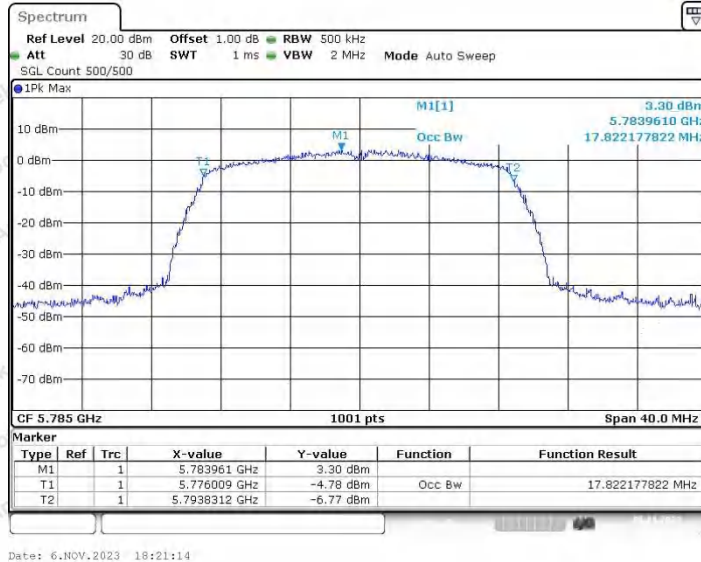

11N20SISO_Ant2_5785

11N20SISO_Ant1_5825

Shenzhen Anbotek Compliance Laboratory Limited

Address: 1/F., Building D, Sogood Science and Technology Park, Sanwei Community, Hangcheng Street, Bao'an District, Shenzhen, Guangdong, China.
Tel: (86) 0755-26066440 Fax: (86) 0755-26014772 Email: service@anbotek.com

Hotline 400-003-0500
www.anbotek.com.cn