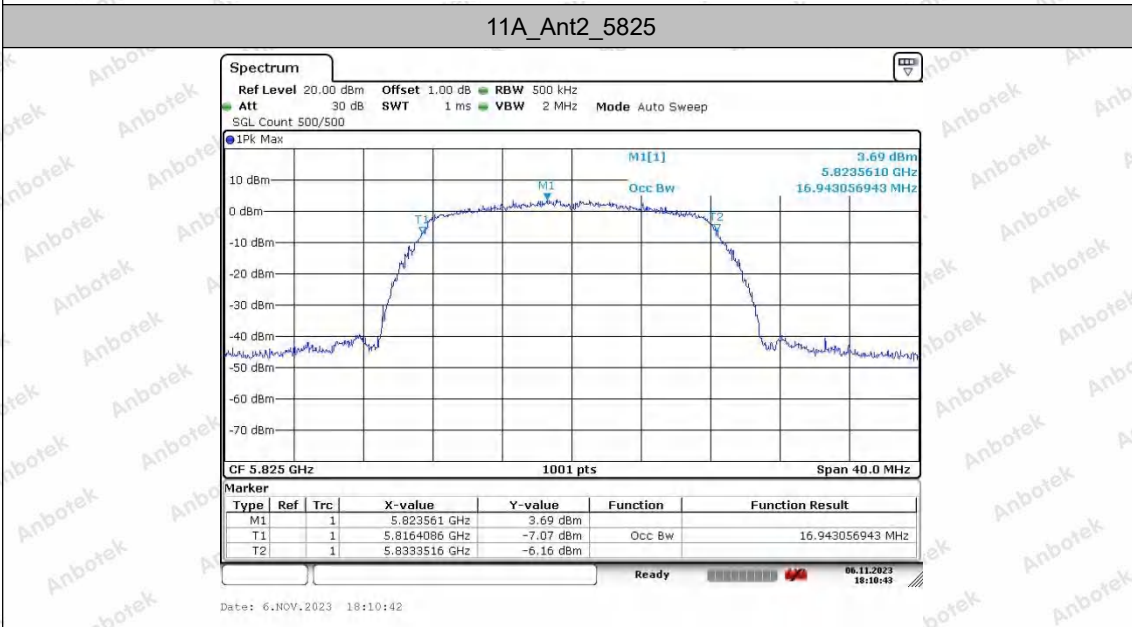

Shenzhen Anbotek Compliance Laboratory Limited

Address: 1/F., Building D, Sogood Science and Technology Park, Sanwei Community, Hangcheng Street, Bao'an District, Shenzhen, Guangdong, China.
Tel: (86) 0755-26066440 Fax: (86) 0755-26014772 Email: service@anbotek.com

Hotline 400-003-0500
www.anbotek.com.cn