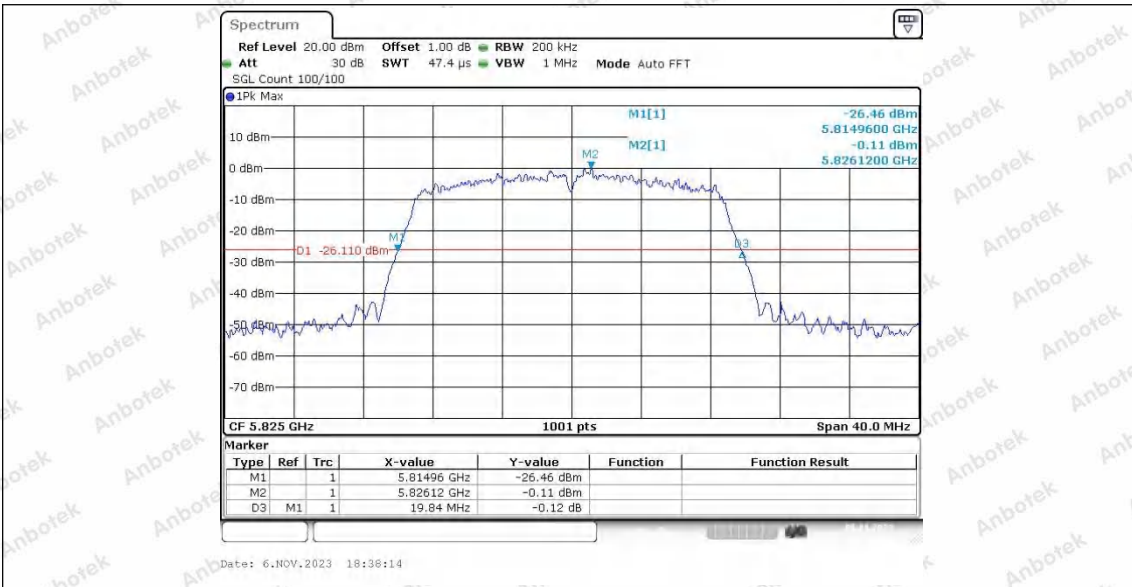

Shenzhen Anbotek Compliance Laboratory Limited

Address: 1/F., Building D, Sogood Science and Technology Park, Sanwei Community, Hangcheng Street, Bao'an District, Shenzhen, Guangdong, China.
Tel: (86) 0755-26066440 Fax: (86) 0755-26014772 Email: service@anbotek.com

Hotline 400-003-0500
www.anbotek.com.cn