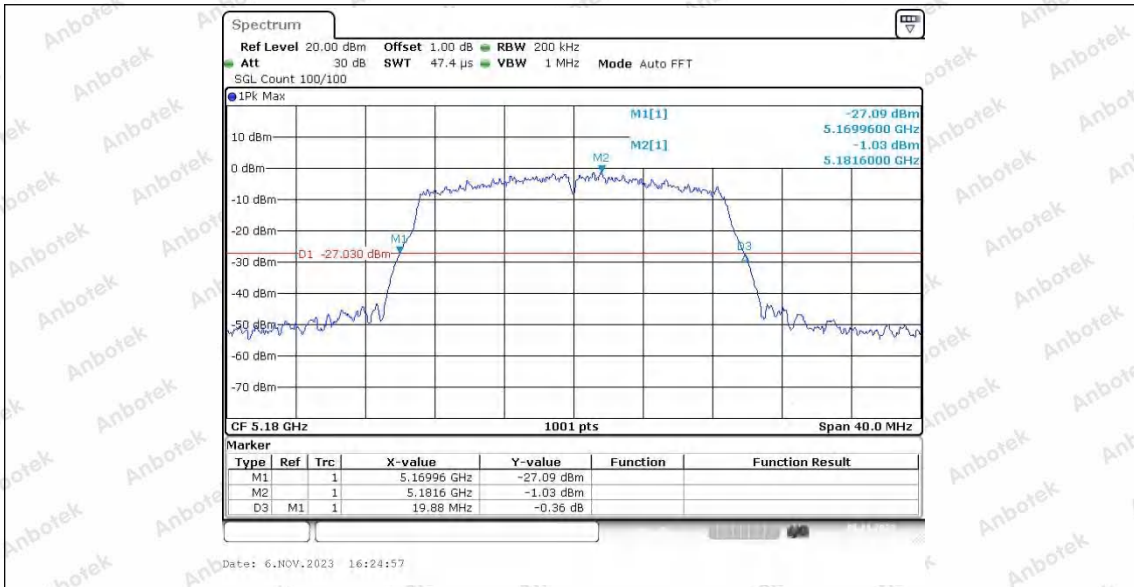

Shenzhen Anbotek Compliance Laboratory Limited

Address: 1/F., Building D, Sogood Science and Technology Park, Sanwei Community, Hangcheng Street, Bao'an District, Shenzhen, Guangdong, China.
Tel: (86) 0755-26066440 Fax: (86) 0755-26014772 Email: service@anbotek.com

Hotline 400-003-0500
www.anbotek.com.cn