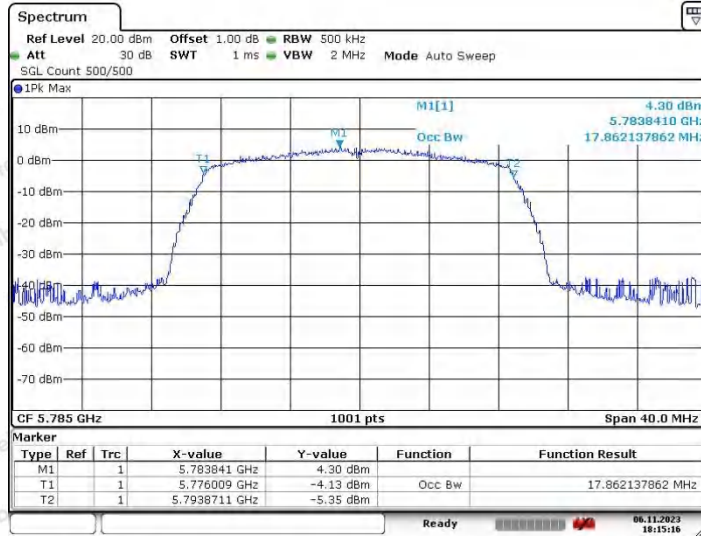

11N20SISO_Ant1_5785