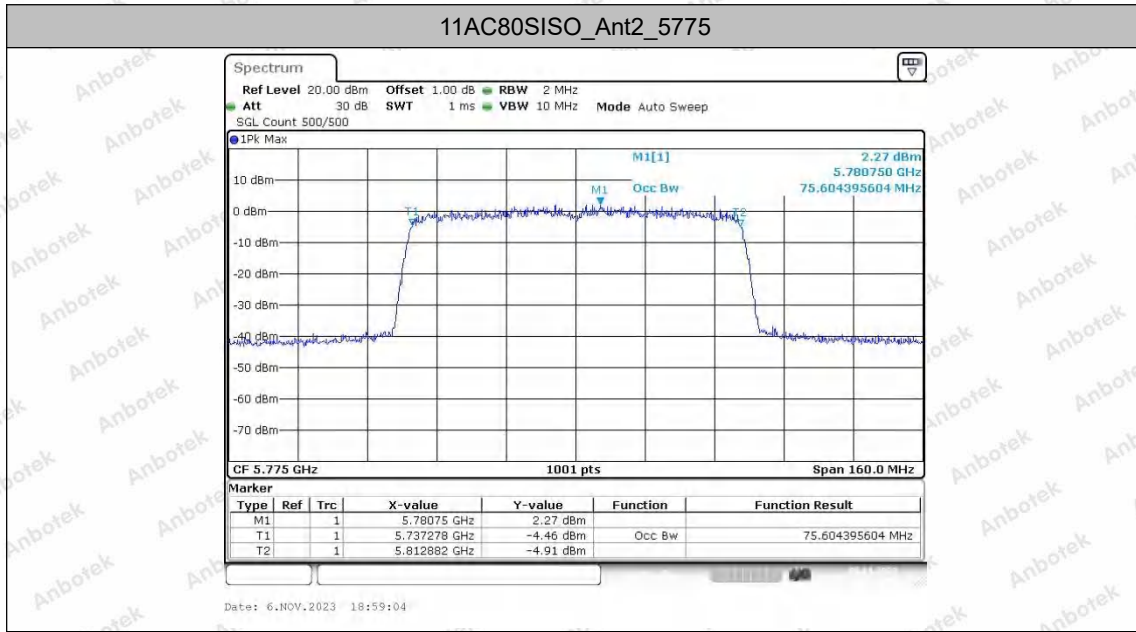

Shenzhen Anbotek Compliance Laboratory Limited

Address: 1/F., Building D, Sogood Science and Technology Park, Sanwei Community, Hangcheng Street, Bao'an District, Shenzhen, Guangdong, China.
Tel: (86) 0755-26066440 Fax: (86) 0755-26014772 Email: service@anbotek.com

Hotline
400-003-0500
www.anbotek.com.cn