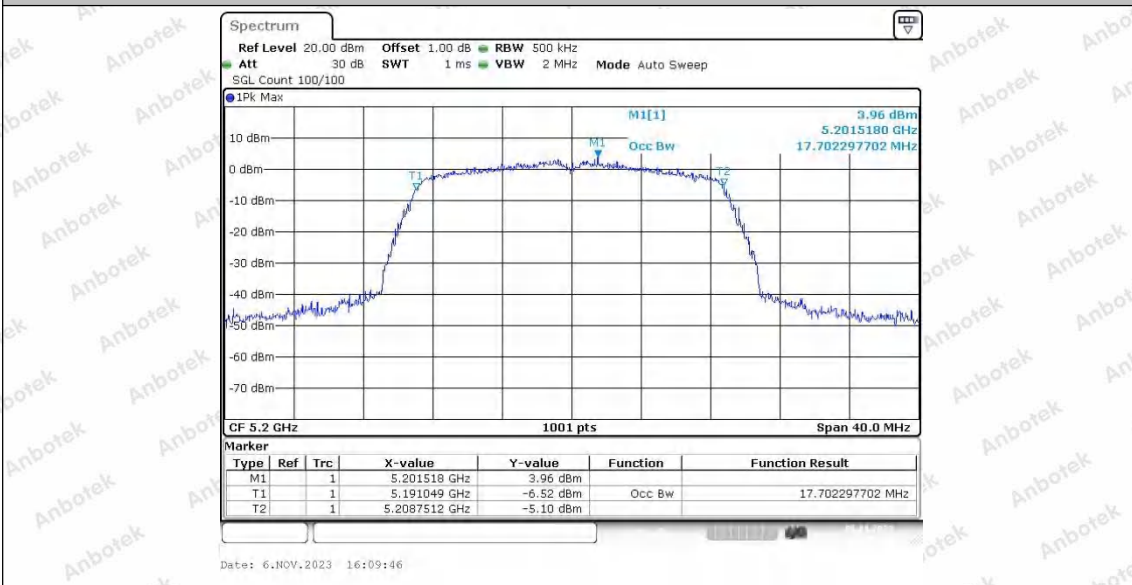

Hotline 400-003-0500
 www.anbotek.com.cn

11N20SISO_Ant2_5180

11N20SISO_Ant1_5200

Shenzhen Anbotek Compliance Laboratory Limited

Address: 1/F., Building D, Sogood Science and Technology Park, Sanwei Community, Hangcheng Street, Bao'an District, Shenzhen, Guangdong, China.
 Tel: (86) 0755-26066440 Fax: (86) 0755-26014772 Email: service@anbotek.com