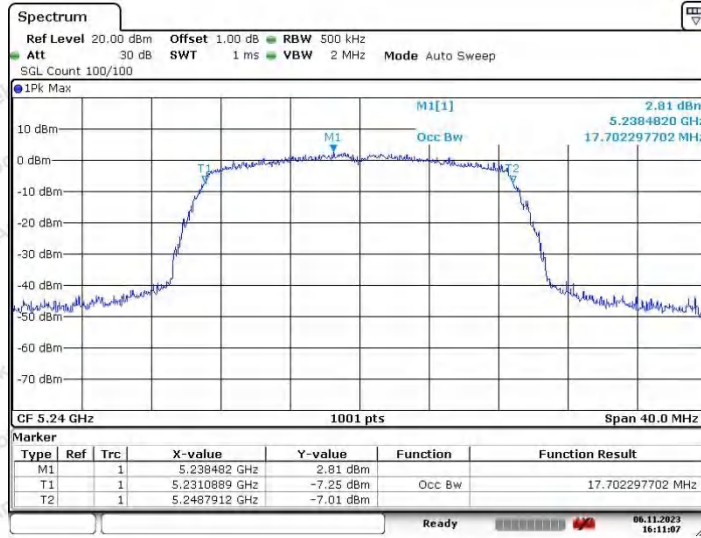

11N20SISO_Ant1_5240

11N20SISO_Ant2_5240

Shenzhen Anbotek Compliance Laboratory Limited

Address: 1/F., Building D, Sogood Science and Technology Park, Sanwei Community, Hangcheng Street, Bao'an District, Shenzhen, Guangdong, China.
Tel: (86) 0755-26066440 Fax: (86) 0755-26014772 Email: service@anbotek.com

Hotline 400-003-0500
www.anbotek.com.cn