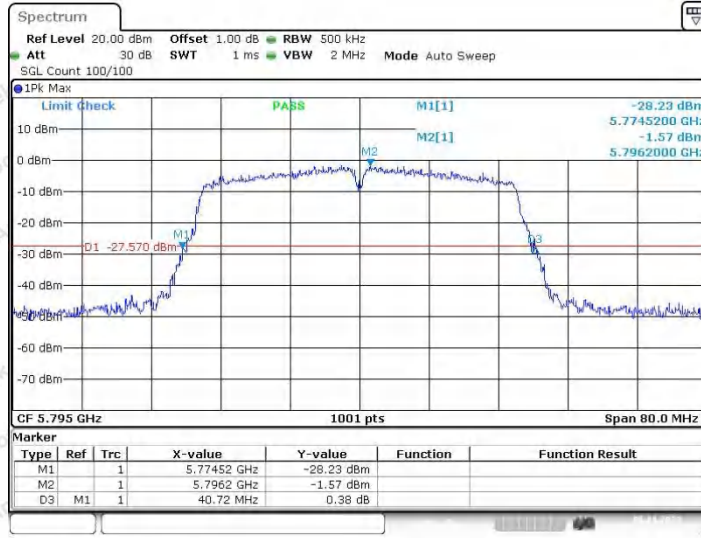

11AC40SISO_Ant2_5795

11AC80SISO_Ant1_5210

Shenzhen Anbotek Compliance Laboratory Limited

Address: 1/F., Building D, Sogood Science and Technology Park, Sanwei Community, Hangcheng Street, Bao'an District, Shenzhen, Guangdong, China.
Tel: (86) 0755-26066440 Fax: (86) 0755-26014772 Email: service@anbotek.com

Hotline 400-003-0500
www.anbotek.com.cn