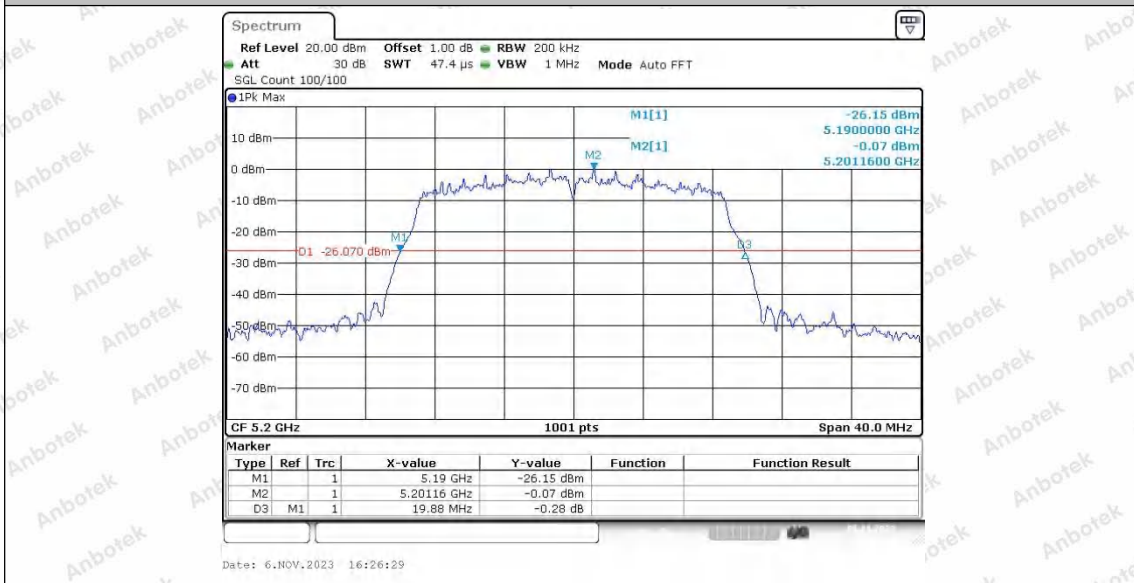

11AC20SISO_Ant1_5200

Shenzhen Anbotek Compliance Laboratory Limited

Address: 1/F., Building D, Sogood Science and Technology Park, Sanwei Community, Hangcheng Street, Bao'an District, Shenzhen, Guangdong, China.
Tel: (86) 0755-26066440 Fax: (86) 0755-26014772 Email: service@anbotek.com

Hotline 400-003-0500
www.anbotek.com.cn