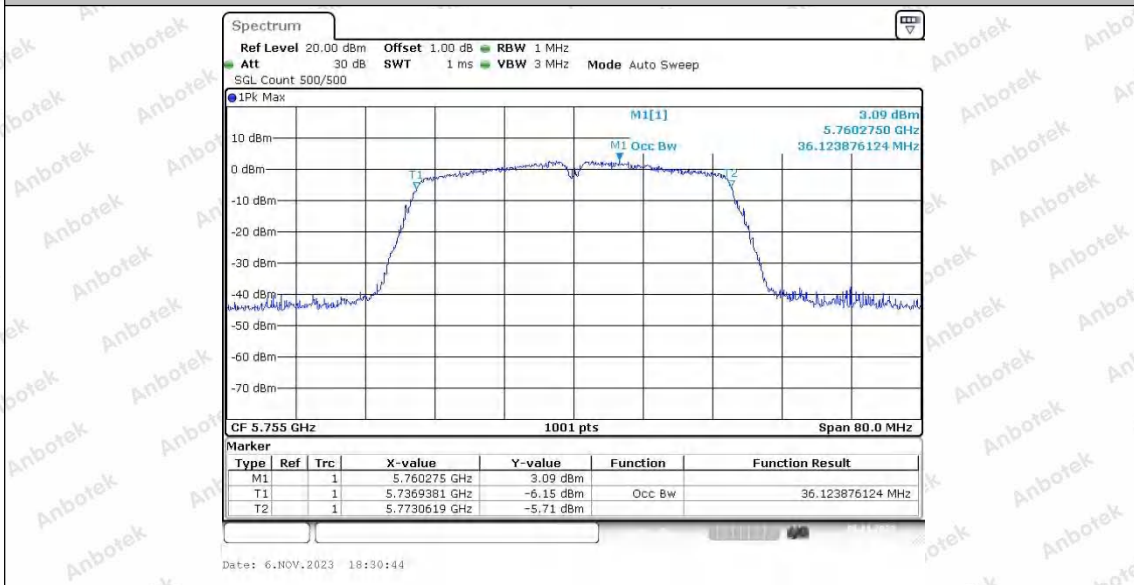

Hotline
 400-003-0500
 www.anbotek.com.cn

11N40SISO_Ant1_5755

11N40SISO_Ant2_5755

Shenzhen Anbotek Compliance Laboratory Limited

Address: 1/F., Building D, Sogood Science and Technology Park, Sanwei Community, Hangcheng Street, Bao'an District, Shenzhen, Guangdong, China.
 Tel: (86) 0755-26066440 Fax: (86) 0755-26014772 Email: service@anbotek.com