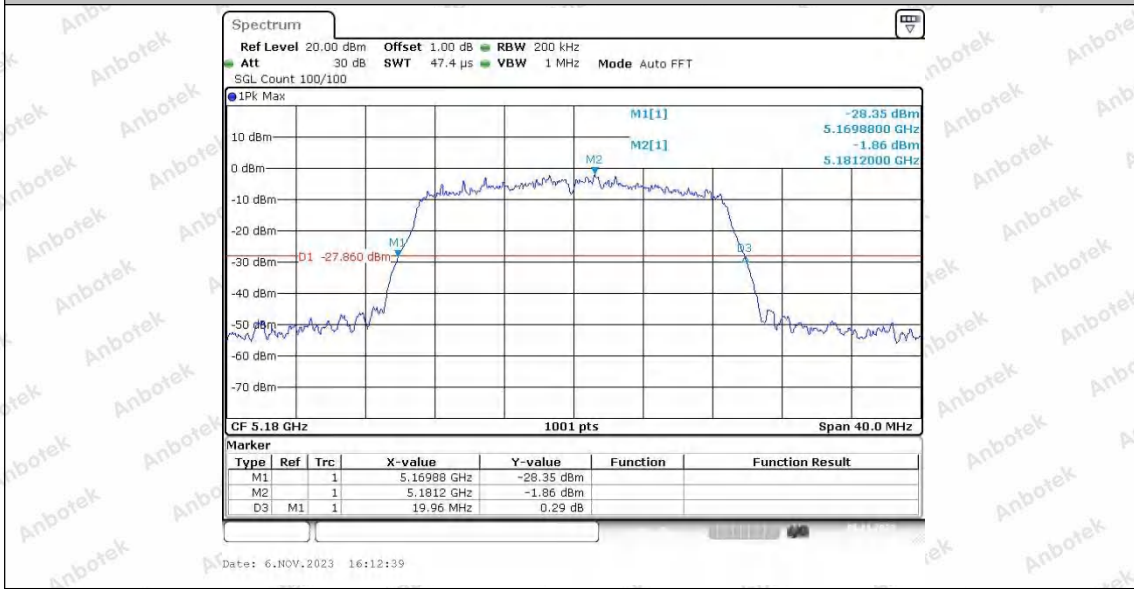

11N20SISO_Ant2_5180