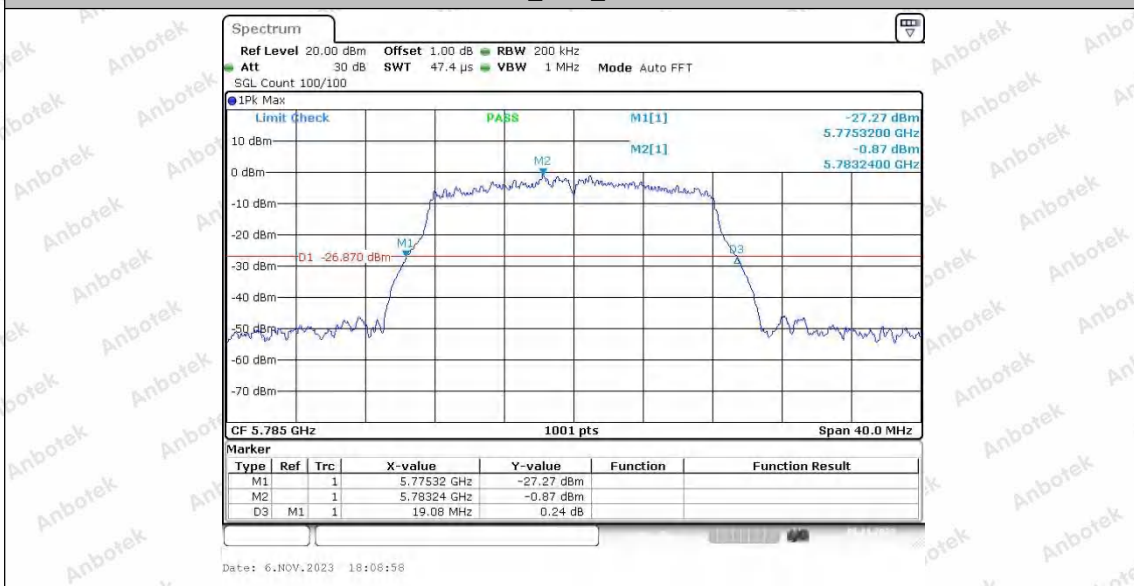

11A_Ant2_5785

Shenzhen Anbotek Compliance Laboratory Limited

Address: 1/F., Building D, Sogood Science and Technology Park, Sanwei Community, Hangcheng Street, Bao'an District, Shenzhen, Guangdong, China.
Tel: (86) 0755-26066440 Fax: (86) 0755-26014772 Email: service@anbotek.com

Hotline 400-003-0500
www.anbotek.com.cn