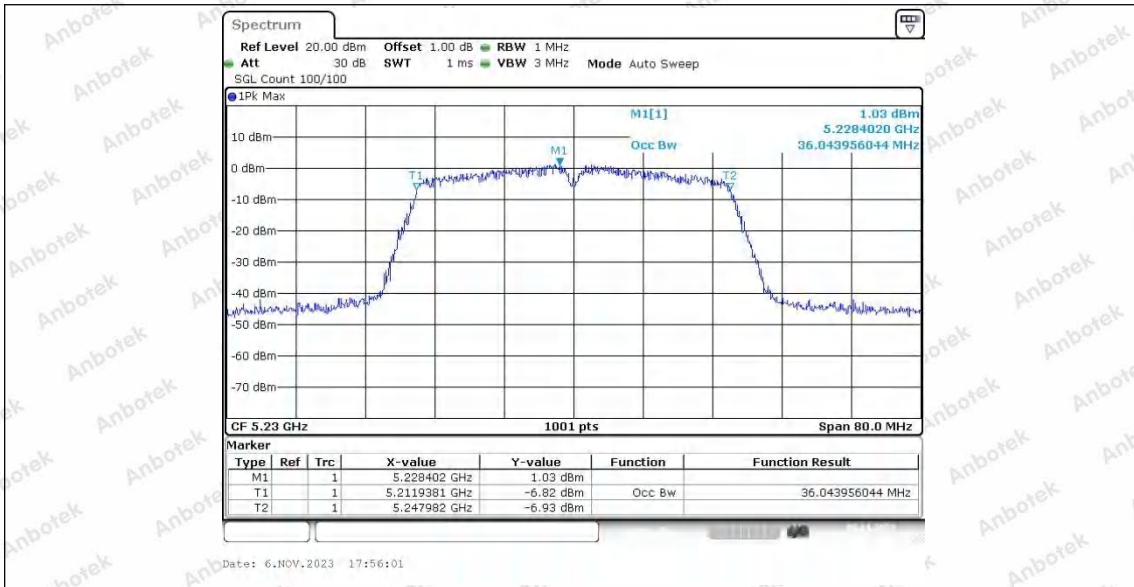

Shenzhen Anbotek Compliance Laboratory Limited

Address: 1/F., Building D, Sogood Science and Technology Park, Sanwei Community, Hangcheng Street, Bao'an District, Shenzhen, Guangdong, China.
Tel: (86) 0755-26066440 Fax: (86) 0755-26014772 Email: service@anbotek.com

Hotline 400-003-0500
www.anbotek.com.cn