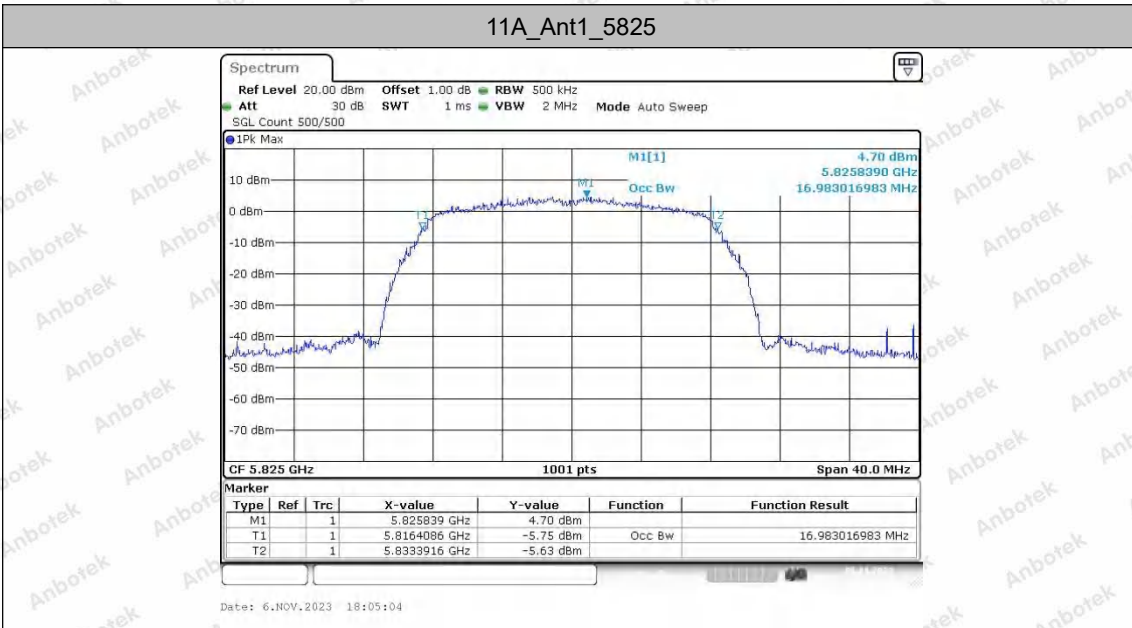

Shenzhen Anbotek Compliance Laboratory Limited

Address: 1/F., Building D, Sogood Science and Technology Park, Sanwei Community, Hangcheng Street, Bao'an District, Shenzhen, Guangdong, China.
Tel: (86) 0755-26066440 Fax: (86) 0755-26014772 Email: service@anbotek.com

Hotline 400-003-0500
www.anbotek.com.cn