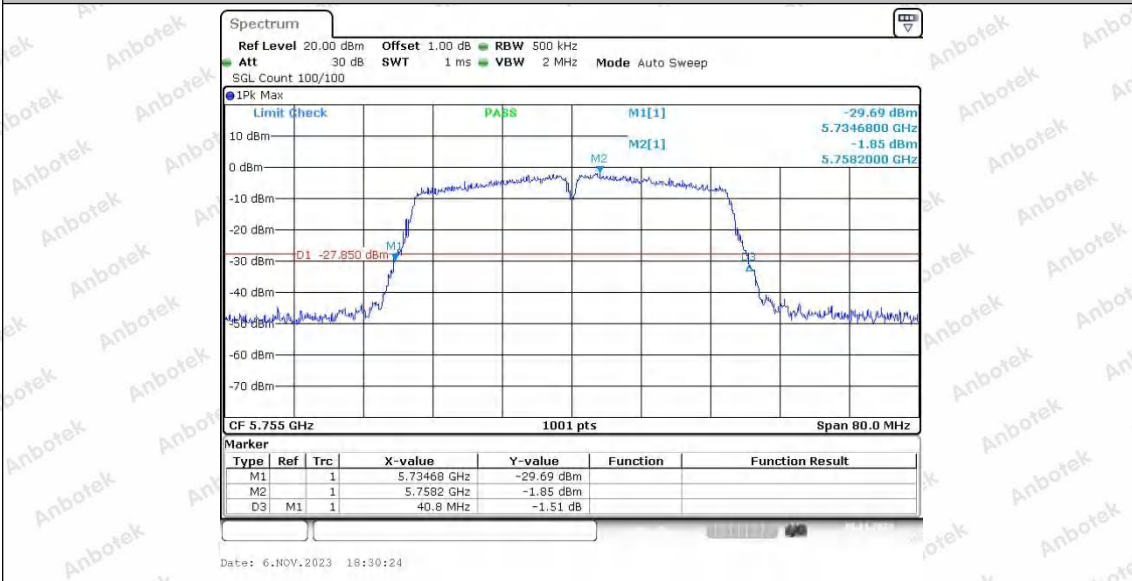

11N40SISO_Ant2_5755

Shenzhen Anbotek Compliance Laboratory Limited

Address: 1/F., Building D, Sogood Science and Technology Park, Sanwei Community, Hangcheng Street, Bao'an District, Shenzhen, Guangdong, China.
Tel: (86) 0755-26066440 Fax: (86) 0755-26014772 Email: service@anbotek.com

Hotline
400-003-0500
www.anbotek.com.cn