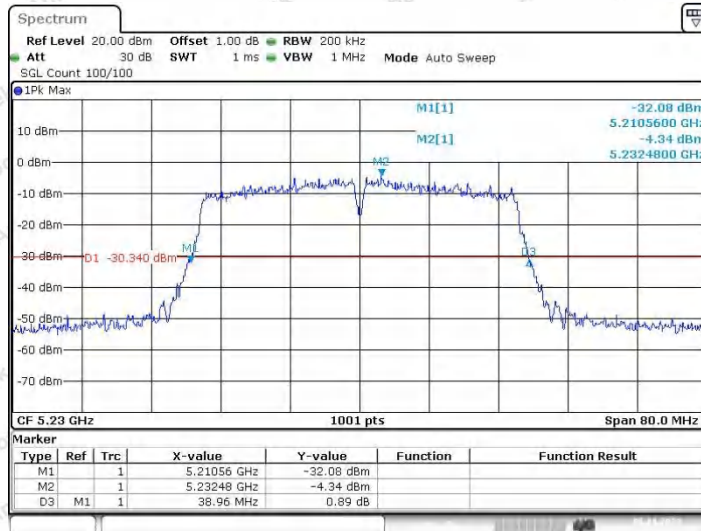

11N40SISO_Ant1_5230

11N40SISO_Ant2_5230

Shenzhen Anbotek Compliance Laboratory Limited

Address: 1/F., Building D, Sogood Science and Technology Park, Sanwei Community, Hangcheng Street, Bao'an District, Shenzhen, Guangdong, China.
Tel: (86) 0755-26066440 Fax: (86) 0755-26014772 Email: service@anbotek.com

Hotline 400-003-0500
www.anbotek.com.cn