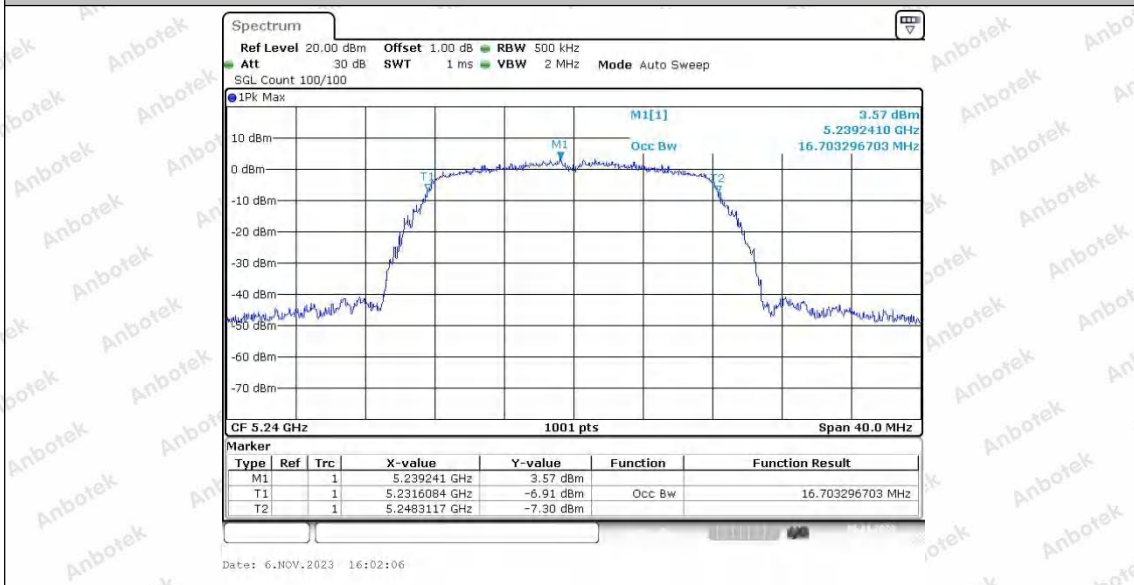

11A_Ant1_5240

Shenzhen Anbotek Compliance Laboratory Limited

Address: 1/F., Building D, Sogood Science and Technology Park, Sanwei Community, Hangcheng Street, Bao'an District, Shenzhen, Guangdong, China.
Tel: (86) 0755-26066440 Fax: (86) 0755-26014772 Email: service@anbotek.com

Hotline 400-003-0500
www.anbotek.com.cn