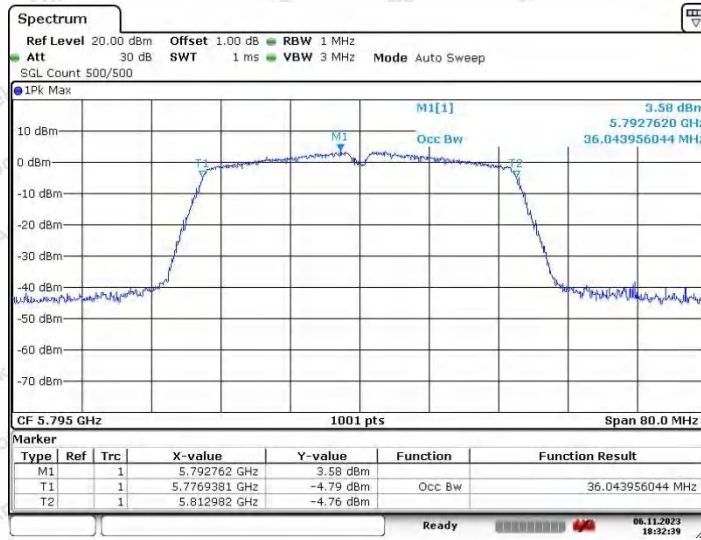

11N40SISO_Ant2_5795

Date: 6.NOV.2023 18:32:39

11AC20SISO_Ant1_5180

Shenzhen Anbotek Compliance Laboratory Limited

Address: 1/F., Building D, Sogood Science and Technology Park, Sanwei Community, Hangcheng Street, Bao'an District, Shenzhen, Guangdong, China.
Tel: (86) 0755-26066440 Fax: (86) 0755-26014772 Email: service@anbotek.com

Hotline 400-003-0500
www.anbotek.com.cn