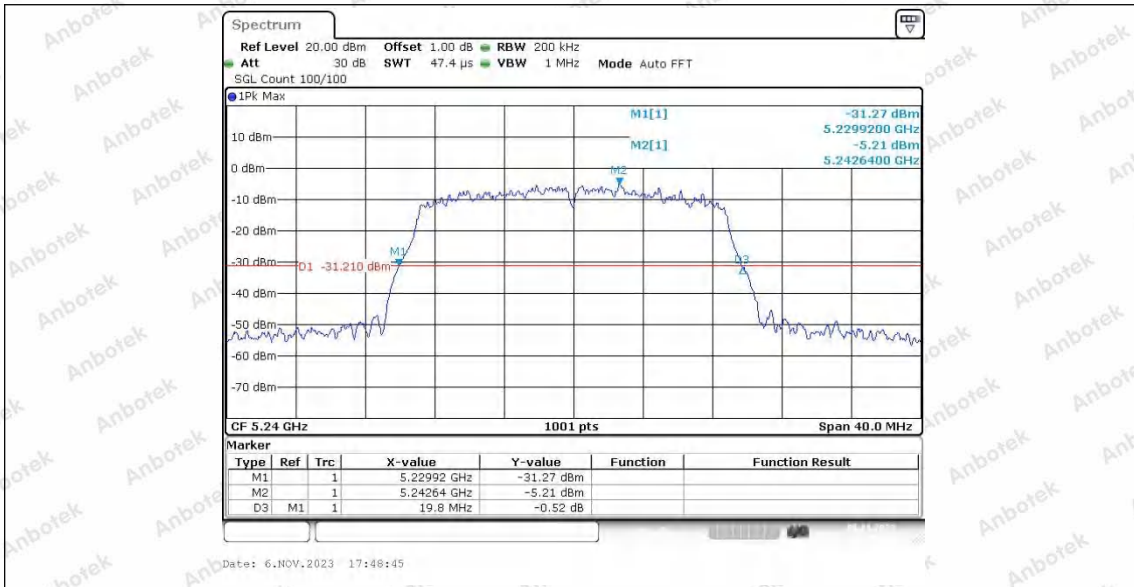

Shenzhen Anbotek Compliance Laboratory Limited

Address: 1/F., Building D, Sogood Science and Technology Park, Sanwei Community, Hangcheng Street, Bao'an District, Shenzhen, Guangdong, China.
Tel: (86) 0755-26066440 Fax: (86) 0755-26014772 Email: service@anbotek.com

Hotline 400-003-0500
www.anbotek.com.cn