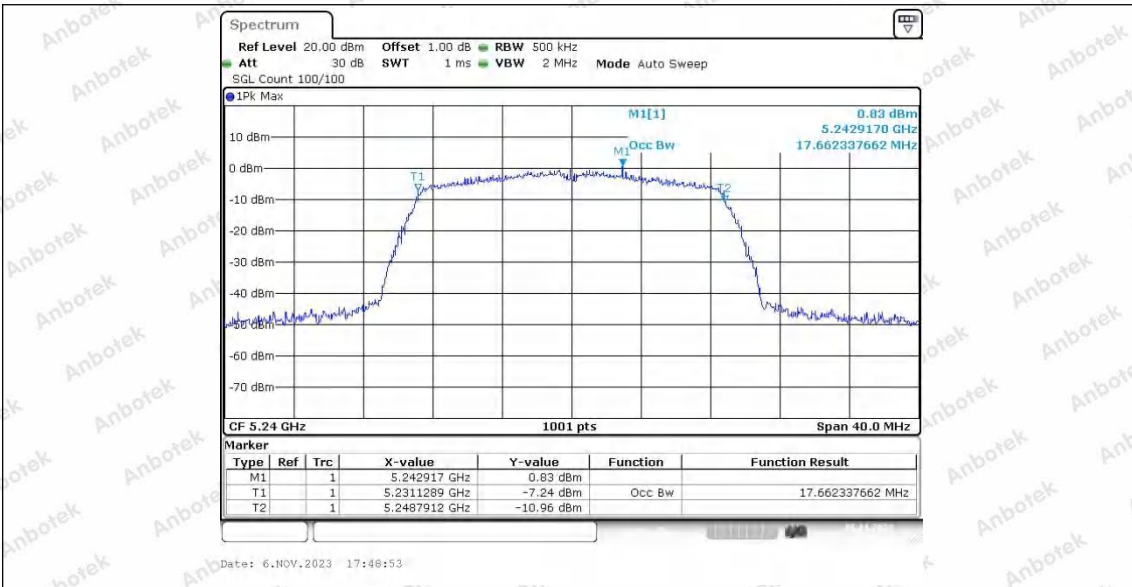

Hotline 400-003-0500
 www.anbotek.com.cn

11AC20SISO_Ant2_5200

Date: 6.NOV.2023 17:47:38

11AC20SISO_Ant1_5240

Date: 6.NOV.2023 16:27:48

11AC20SISO_Ant2_5240

11AC20SISO_Ant1_5745

11AC20SISO_Ant2_5745