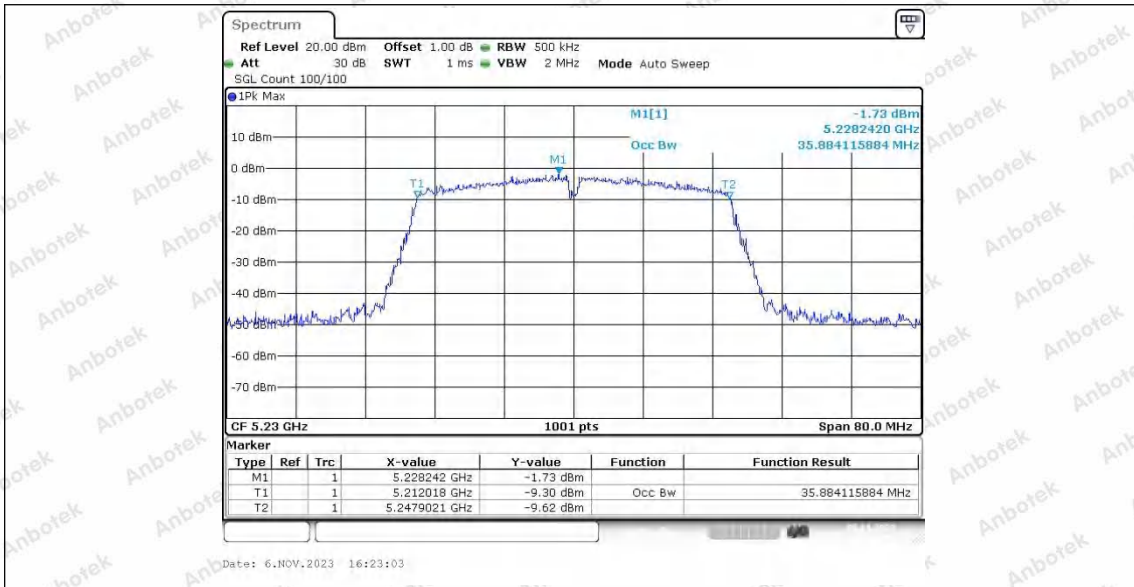

Shenzhen Anbotek Compliance Laboratory Limited

Address: 1/F., Building D, Sogood Science and Technology Park, Sanwei Community, Hangcheng Street, Bao'an District, Shenzhen, Guangdong, China.
Tel: (86) 0755-26066440 Fax: (86) 0755-26014772 Email: service@anbotek.com

Hotline 400-003-0500
www.anbotek.com.cn