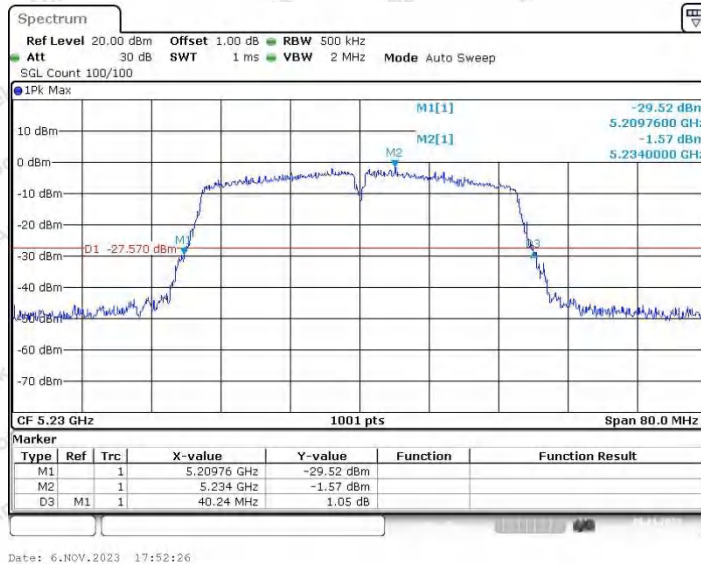

11AC40SISO_Ant1_5230

11AC40SISO_Ant2_5230