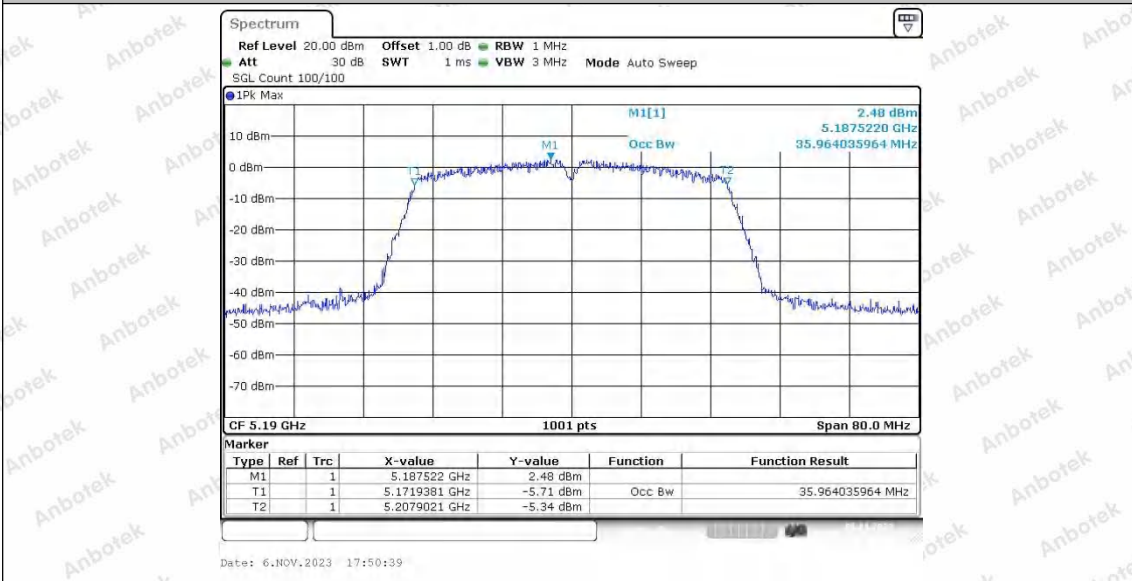

Hotline
 400-003-0500
www.anbotek.com.cn

11AC20SISO_Ant2_5825

11AC40SISO_Ant1_5190

Shenzhen Anbotek Compliance Laboratory Limited

Address: 1/F., Building D, Sogood Science and Technology Park, Sanwei Community, Hangcheng Street, Bao'an District, Shenzhen, Guangdong, China.
 Tel: (86) 0755-26066440 Fax: (86) 0755-26014772 Email: service@anbotek.com