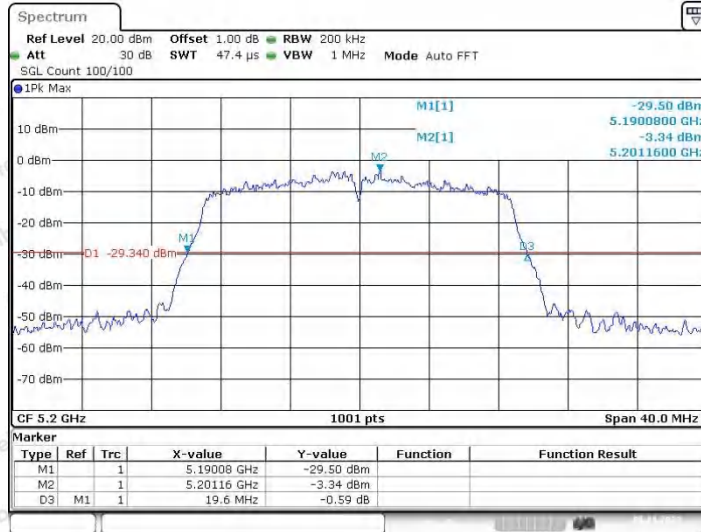

11AC20SISO_Ant2_5200