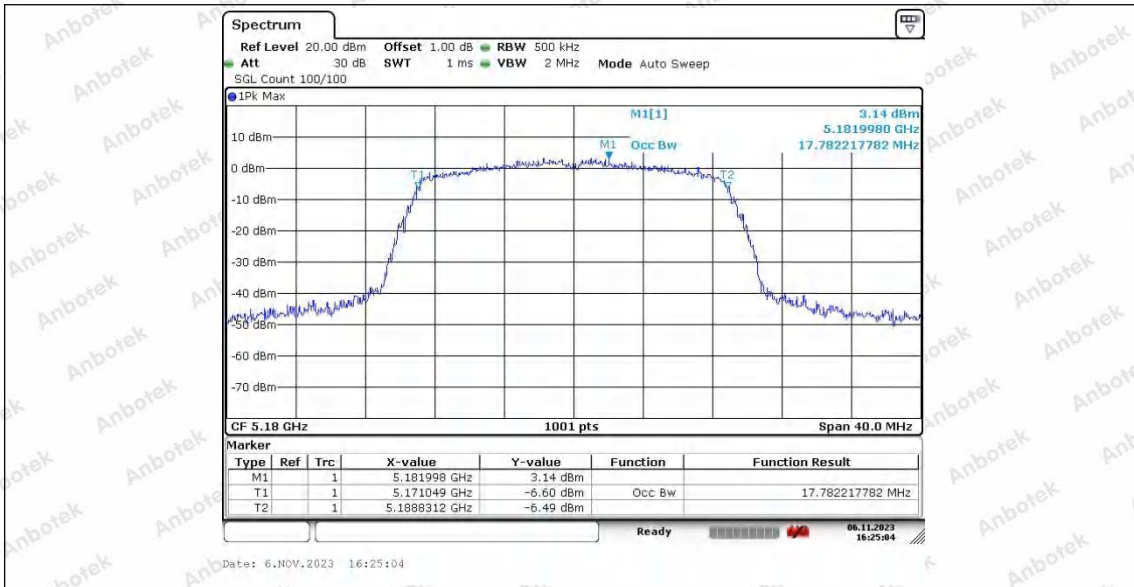

Shenzhen Anbotek Compliance Laboratory Limited

Address: 1/F., Building D, Sogood Science and Technology Park, Sanwei Community, Hangcheng Street, Bao'an District, Shenzhen, Guangdong, China.
Tel: (86) 0755-26066440 Fax: (86) 0755-26014772 Email: service@anbotek.com

Hotline 400-003-0500
www.anbotek.com.cn