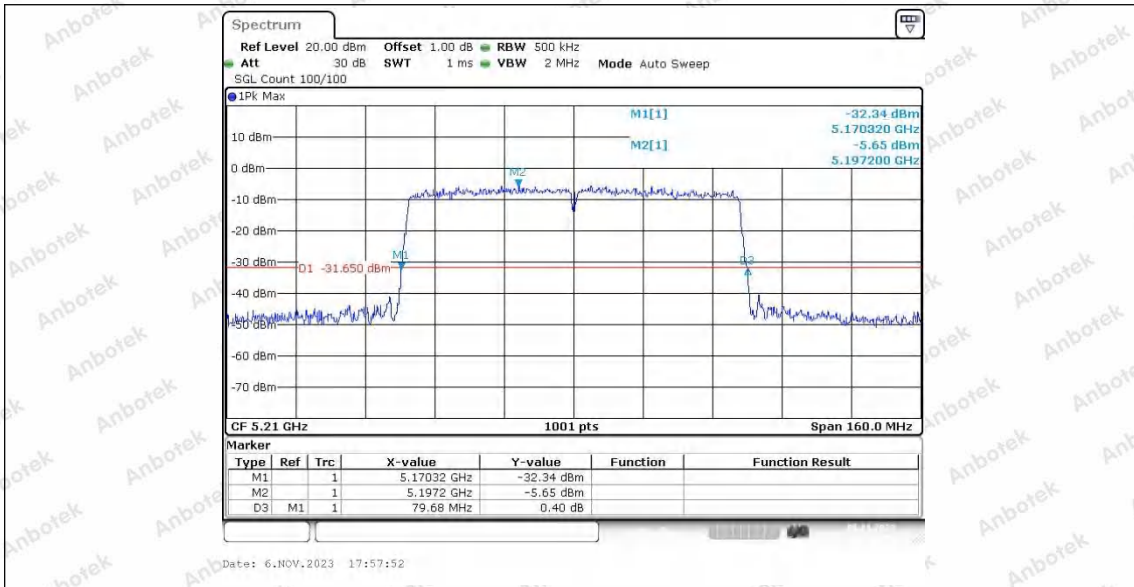

Shenzhen Anbotek Compliance Laboratory Limited

Address: 1/F., Building D, Sogood Science and Technology Park, Sanwei Community, Hangcheng Street, Bao'an District, Shenzhen, Guangdong, China.
Tel: (86) 0755-26066440 Fax: (86) 0755-26014772 Email: service@anbotek.com

Hotline 400-003-0500
www.anbotek.com.cn