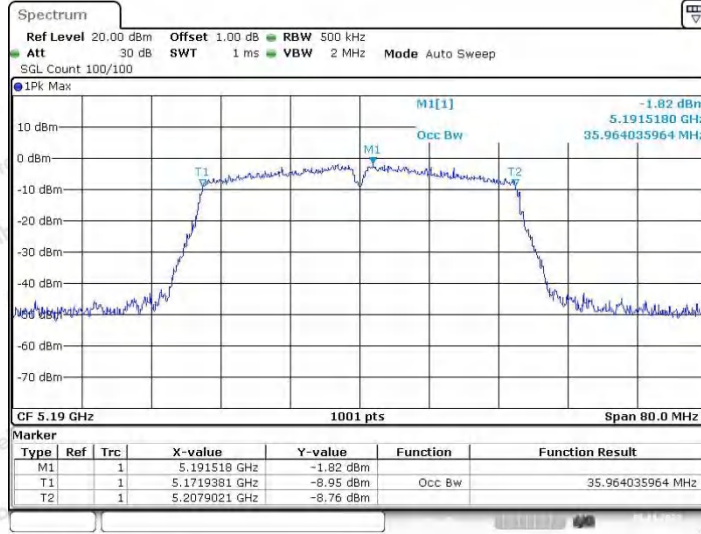

11N40SISO_Ant2_5190

Date: 6.NOV.2023 16:21:38