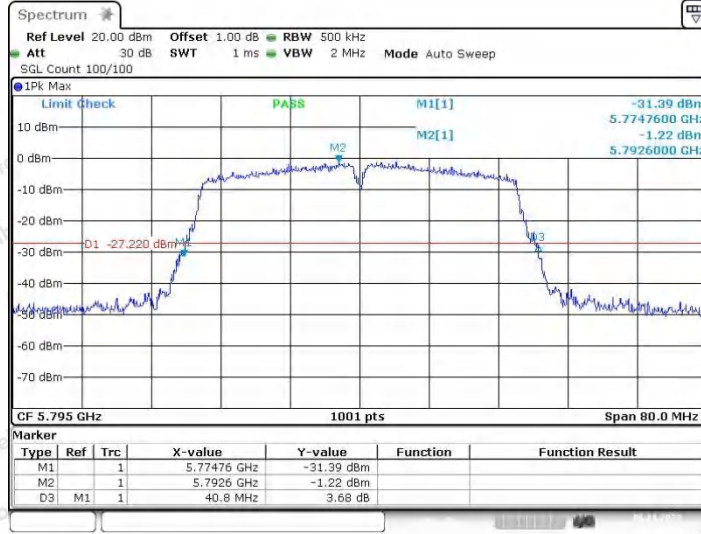

11AC40SISO_Ant1_5795