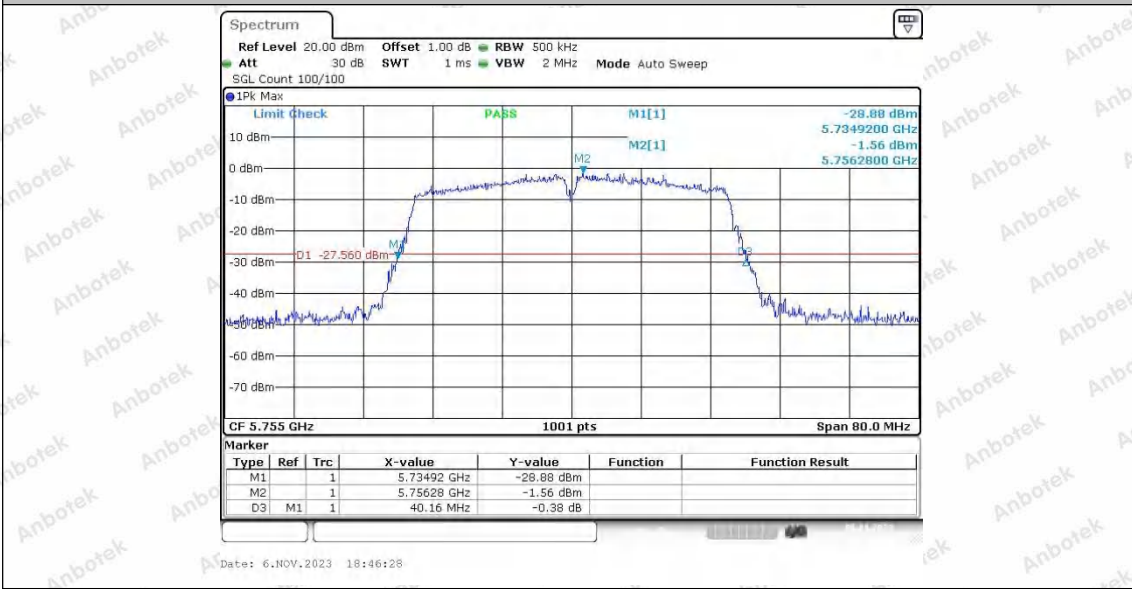

11AC40SISO_Ant1_5755