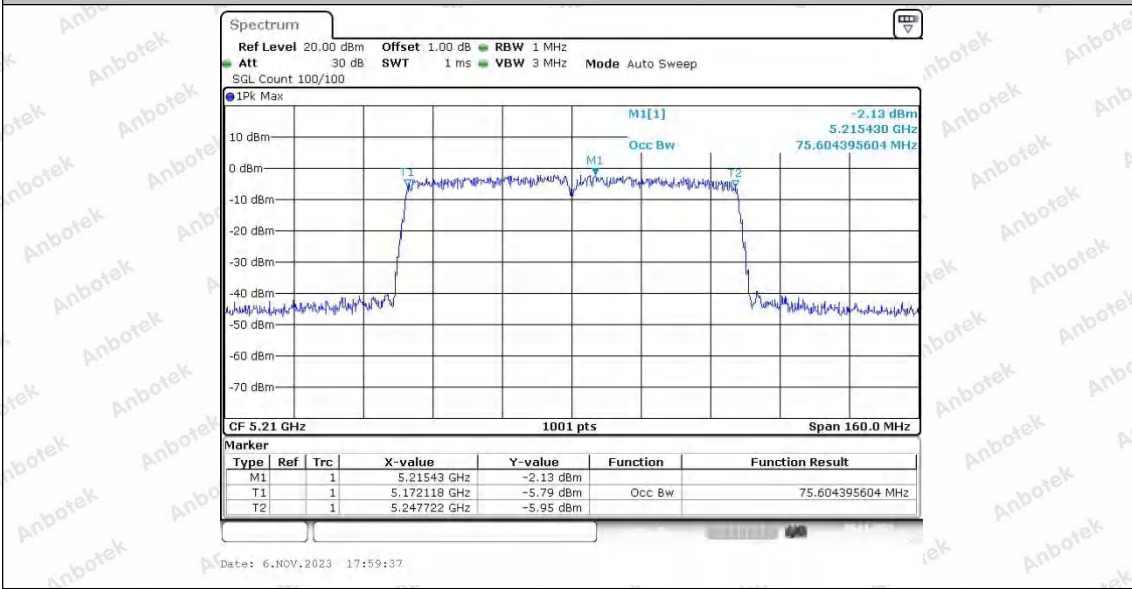

11AC80SISO_Ant2_5210