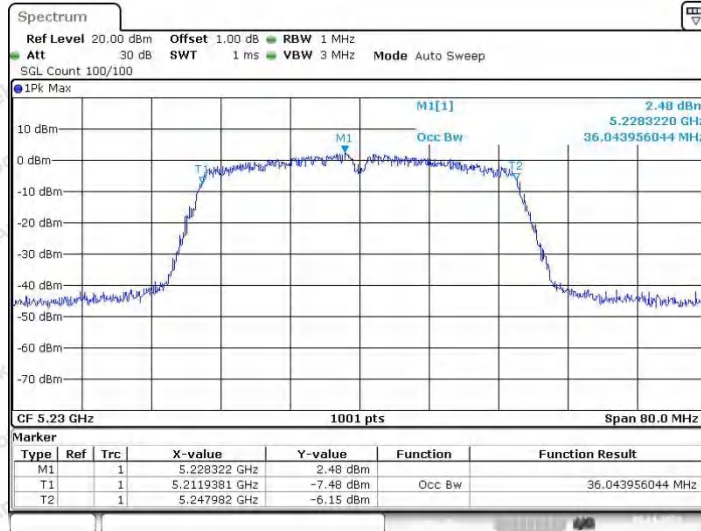

11AC40SISO_Ant1_5230

Date: 6.NOV.2023 17:52:35

11AC40SISO_Ant2_5230

Shenzhen Anbotek Compliance Laboratory Limited

Address: 1/F., Building D, Sogood Science and Technology Park, Sanwei Community, Hangcheng Street, Bao'an District, Shenzhen, Guangdong, China.
Tel: (86) 0755-26066440 Fax: (86) 0755-26014772 Email: service@anbotek.com

Hotline
400-003-0500
www.anbotek.com.cn