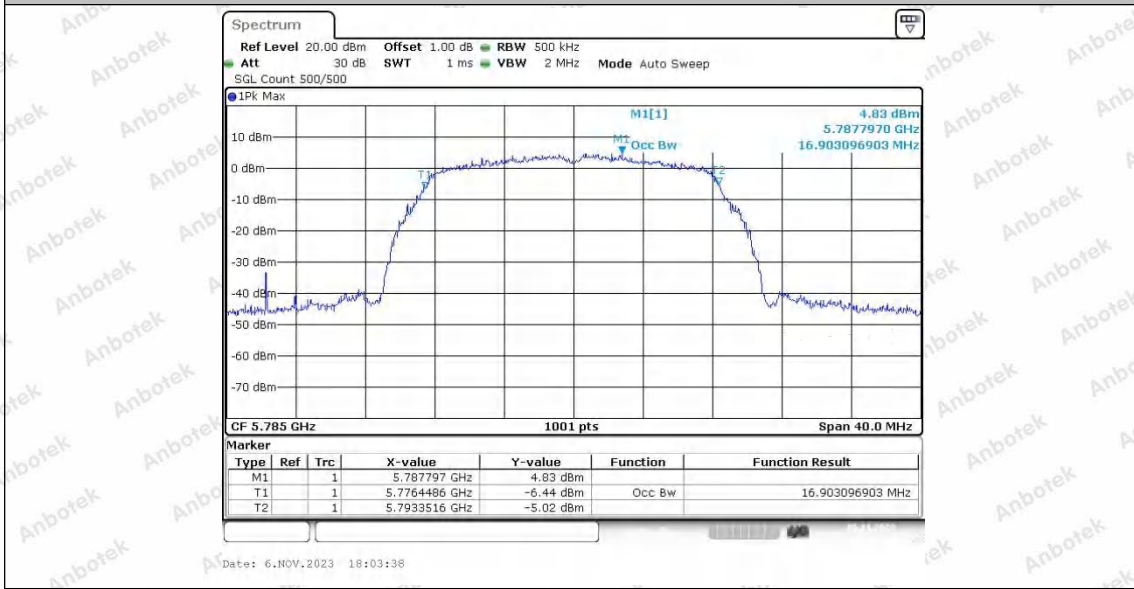

11A_Ant1_5785