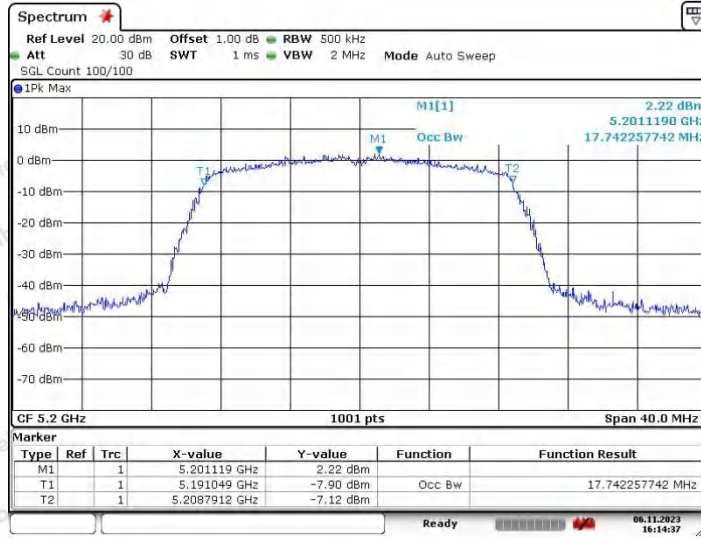

11N20SISO_Ant2_5200