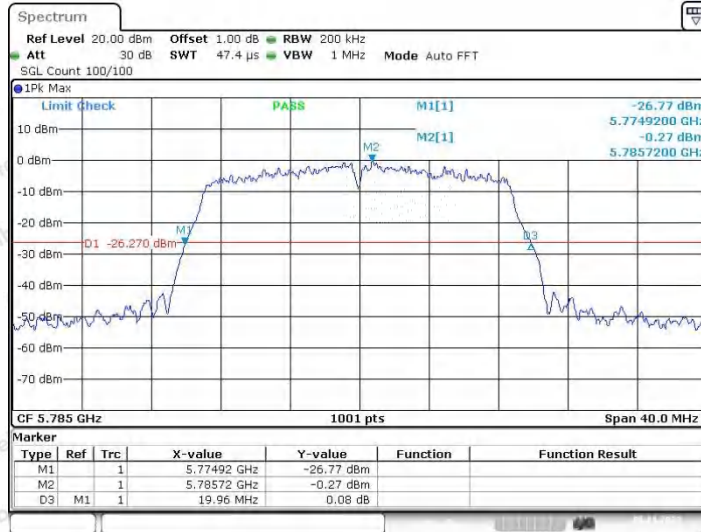

11AC20SISO_Ant1_5785

Date: 6.NOV.2023 18:36:44