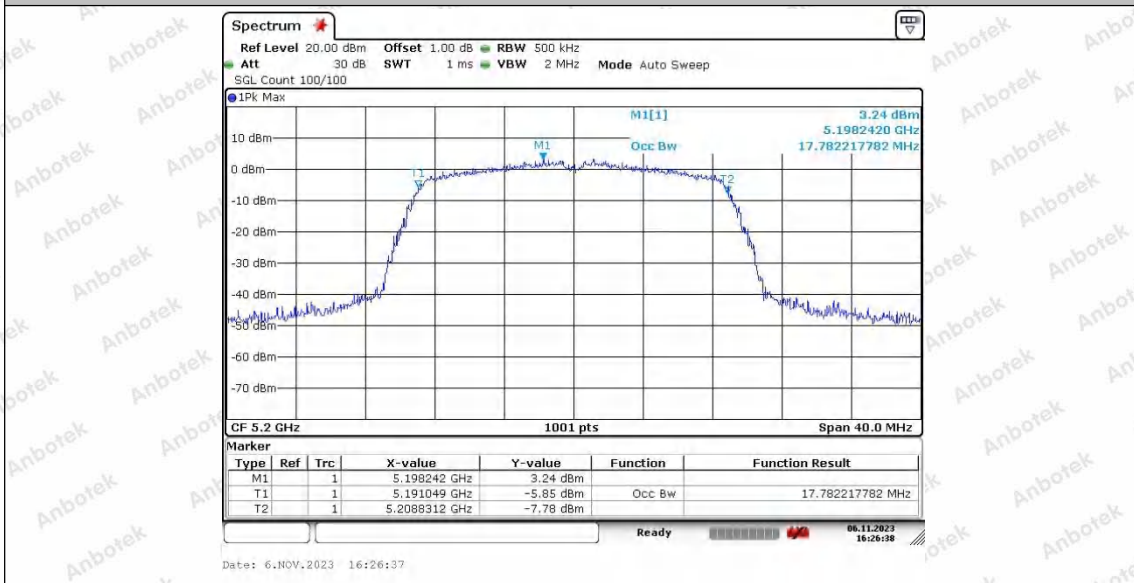

11AC20SISO_Ant1_5200

Shenzhen Anbotek Compliance Laboratory Limited

Address: 1/F., Building D, Sogood Science and Technology Park, Sanwei Community, Hangcheng Street, Bao'an District, Shenzhen, Guangdong, China.
Tel: (86) 0755-26066440 Fax: (86) 0755-26014772 Email: service@anbotek.com

Hotline 400-003-0500
www.anbotek.com.cn