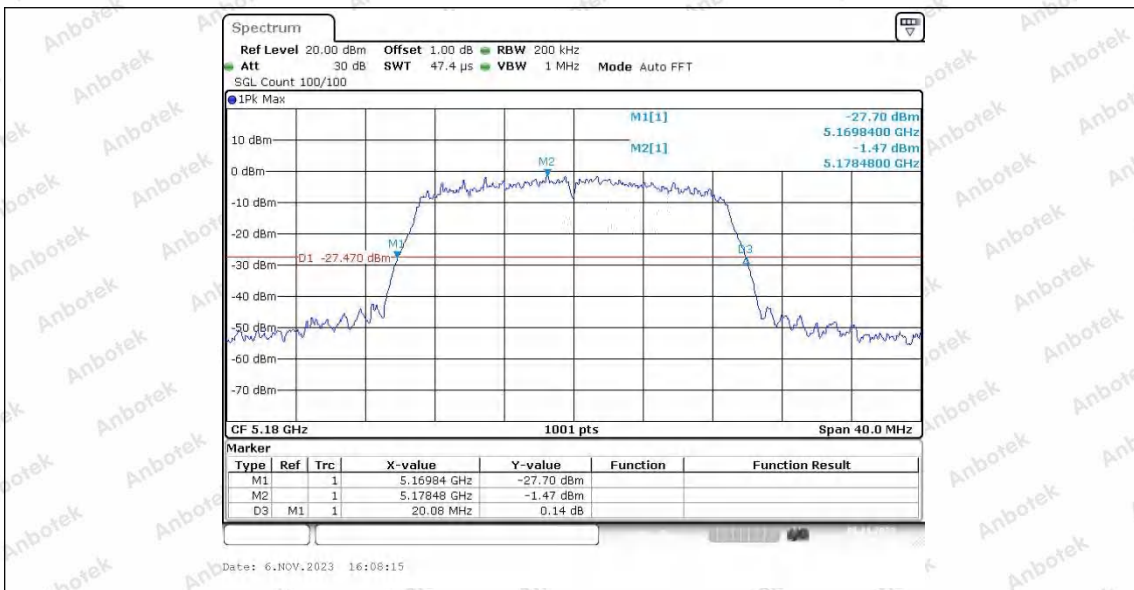

Shenzhen Anbotek Compliance Laboratory Limited

Address: 1/F., Building D, Sogood Science and Technology Park, Sanwei Community, Hangcheng Street, Bao'an District, Shenzhen, Guangdong, China.
Tel: (86) 0755-26066440 Fax: (86) 0755-26014772 Email: service@anbotek.com

Hotline 400-003-0500
www.anbotek.com.cn