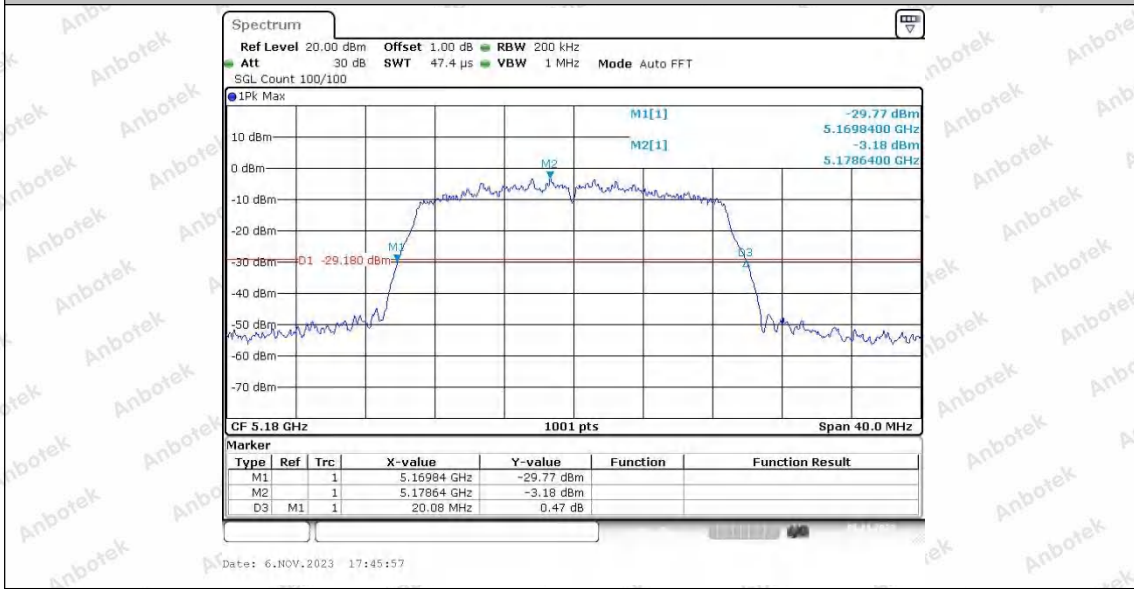

11AC20SISO_Ant2_5180