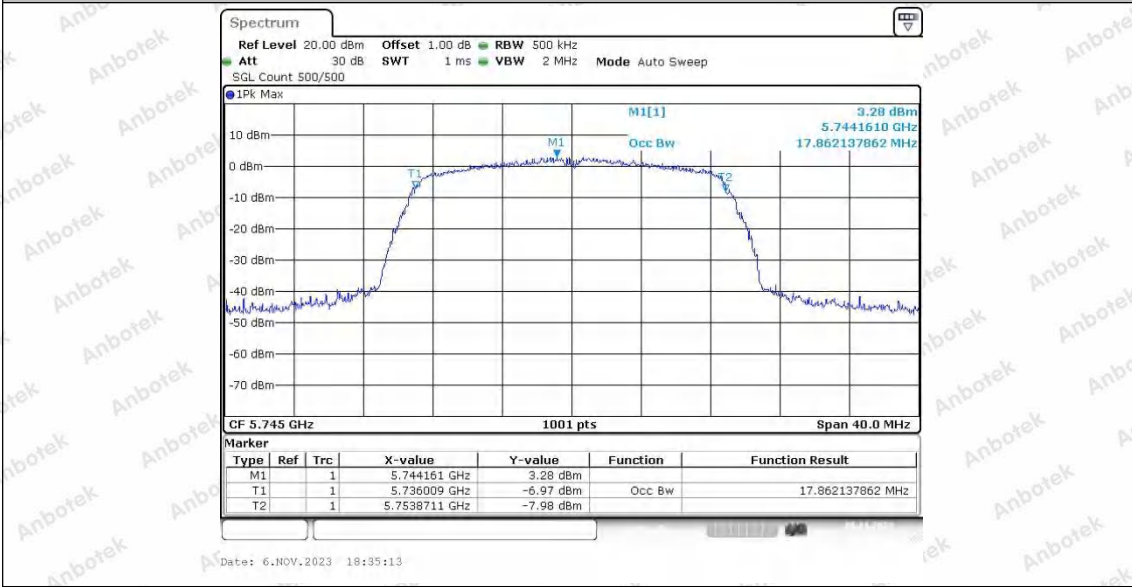

Hotline 400-003-0500
 www.anbotek.com.cn

11AC20SISO_Ant2_5200

Date: 6.NOV.2023 17:47:38

11AC20SISO_Ant1_5240

Date: 6.NOV.2023 16:27:48

11AC20SISO_Ant2_5240

11AC20SISO_Ant1_5745

11AC20SISO_Ant2_5745