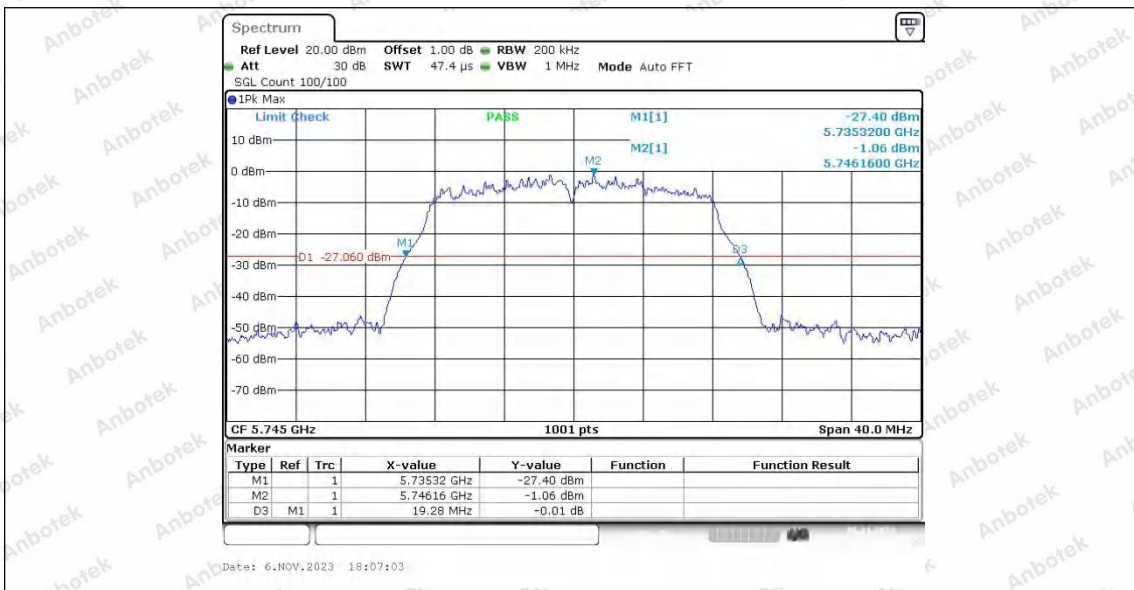

Shenzhen Anbotek Compliance Laboratory Limited

Address: 1/F., Building D, Sogood Science and Technology Park, Sanwei Community, Hangcheng Street, Bao'an District, Shenzhen, Guangdong, China.
Tel: (86) 0755-26066440 Fax: (86) 0755-26014772 Email: service@anbotek.com

Hotline 400-003-0500
www.anbotek.com.cn