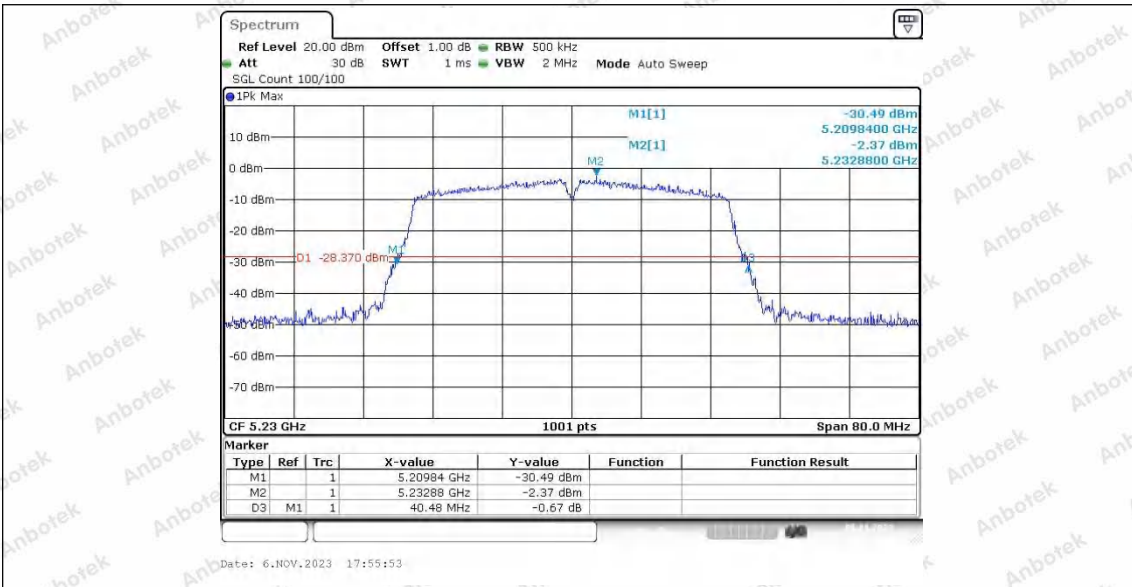

Shenzhen Anbotek Compliance Laboratory Limited

Address: 1/F., Building D, Sogood Science and Technology Park, Sanwei Community, Hangcheng Street, Bao'an District, Shenzhen, Guangdong, China.
Tel: (86) 0755-26066440 Fax: (86) 0755-26014772 Email: service@anbotek.com

Hotline 400-003-0500
www.anbotek.com.cn