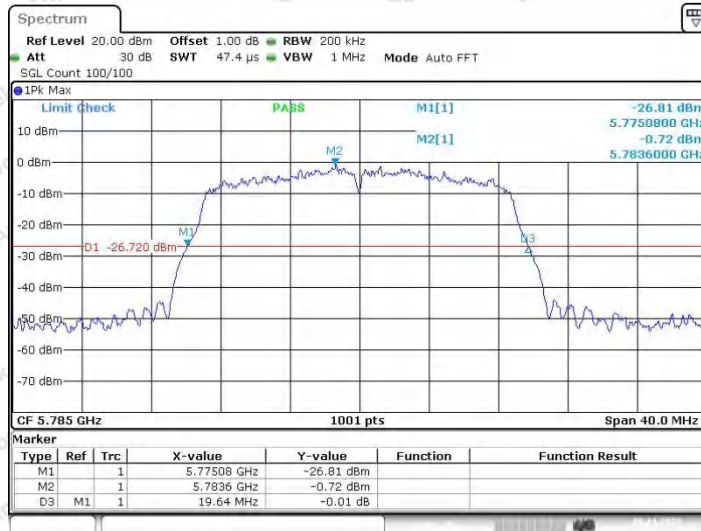

11N20SISO_Ant2_5785

11N20SISO_Ant1_5825

Shenzhen Anbotek Compliance Laboratory Limited

Address: 1/F., Building D, Sogood Science and Technology Park, Sanwei Community, Hangcheng Street, Bao'an District, Shenzhen, Guangdong, China.
Tel: (86) 0755-26066440 Fax: (86) 0755-26014772 Email: service@anbotek.com

Hotline 400-003-0500
www.anbotek.com.cn