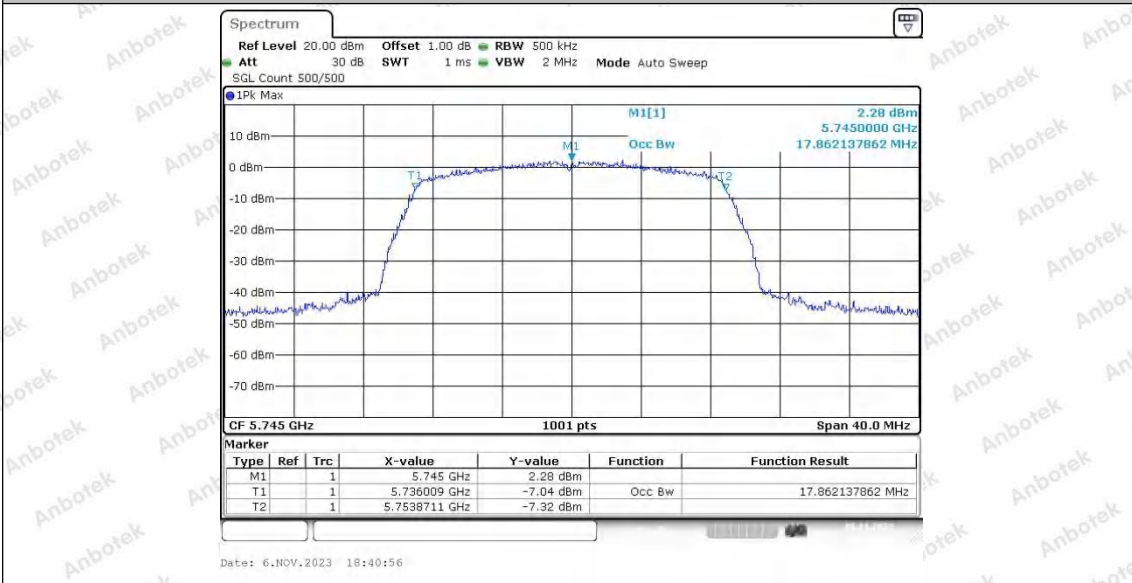

Hotline 400-003-0500
 www.anbotek.com.cn

11AC20SISO_Ant2_5200

Date: 6.NOV.2023 17:47:38

11AC20SISO_Ant1_5240

Date: 6.NOV.2023 16:27:48

11AC20SISO_Ant2_5240

11AC20SISO_Ant1_5745

11AC20SISO_Ant2_5745