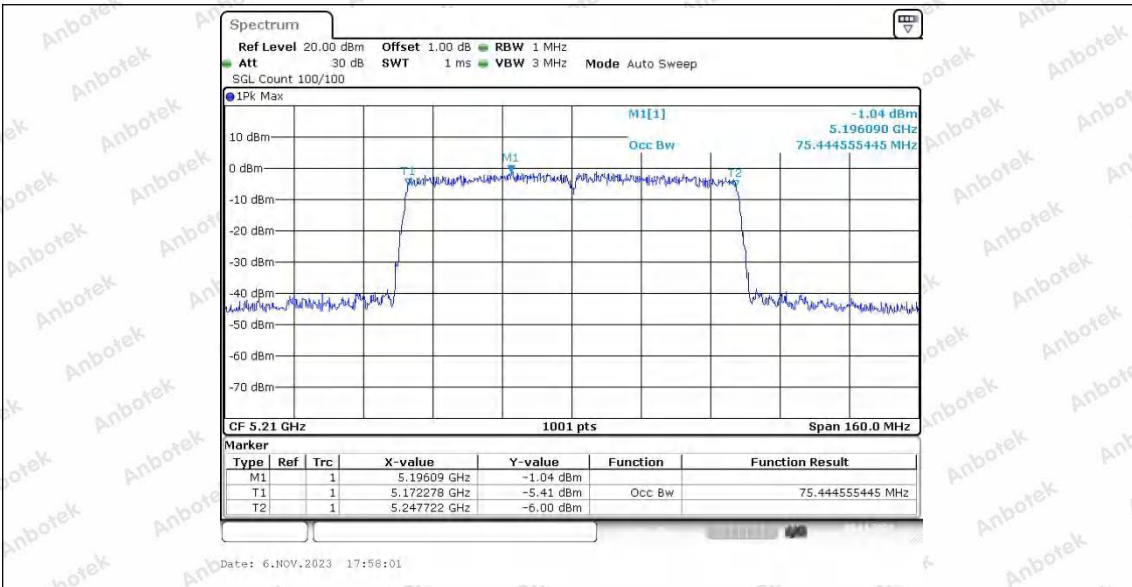

Shenzhen Anbotek Compliance Laboratory Limited

Address: 1/F., Building D, Sogood Science and Technology Park, Sanwei Community, Hangcheng Street, Bao'an District, Shenzhen, Guangdong, China.
Tel: (86) 0755-26066440 Fax: (86) 0755-26014772 Email: service@anbotek.com

Hotline 400-003-0500
www.anbotek.com.cn