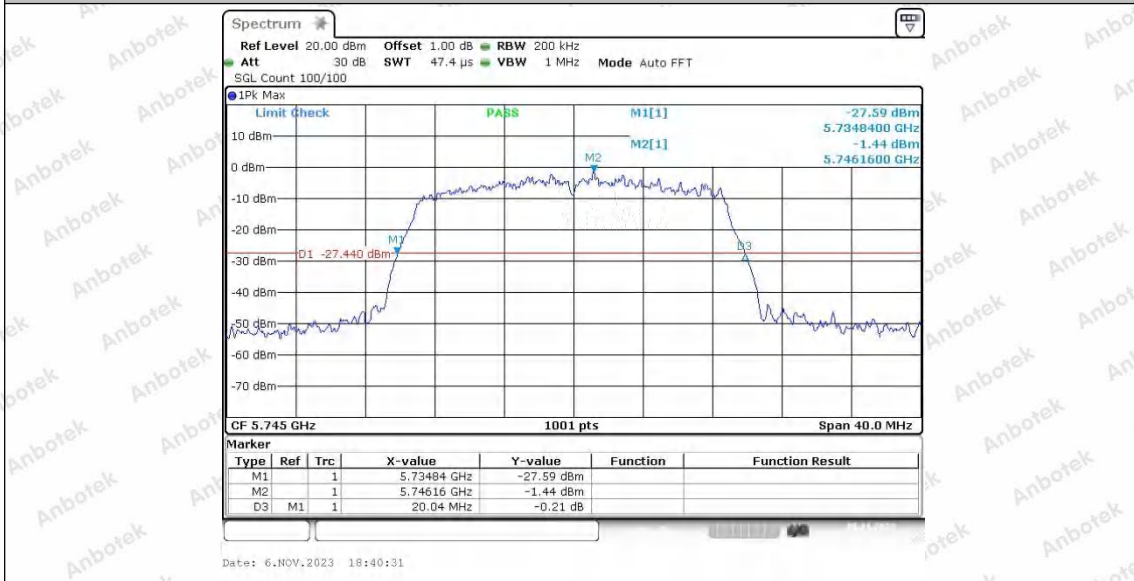

11AC20SISO_Ant2_5745

Shenzhen Anbotek Compliance Laboratory Limited

Address: 1/F., Building D, Sogood Science and Technology Park, Sanwei Community, Hangcheng Street, Bao'an District, Shenzhen, Guangdong, China.
Tel: (86) 0755-26066440 Fax: (86) 0755-26014772 Email: service@anbotek.com

Hotline 400-003-0500
www.anbotek.com.cn