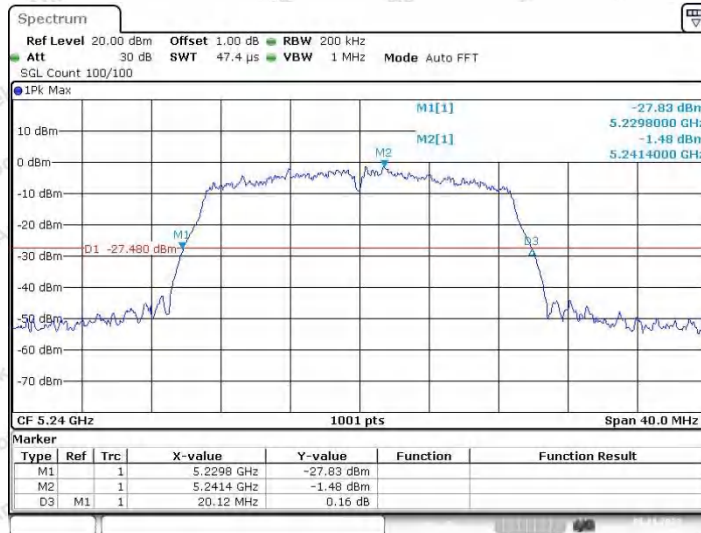

11AC20SISO_Ant1_5240

11AC20SISO_Ant2_5240

Shenzhen Anbotek Compliance Laboratory Limited

Address: 1/F., Building D, Sogood Science and Technology Park, Sanwei Community,
Hangcheng Street, Bao'an District, Shenzhen, Guangdong, China.
Tel: (86) 0755-26066440 Fax: (86) 0755-26014772 Email: service@anbotek.com

Hotline
400-003-0500
www.anbotek.com.cn