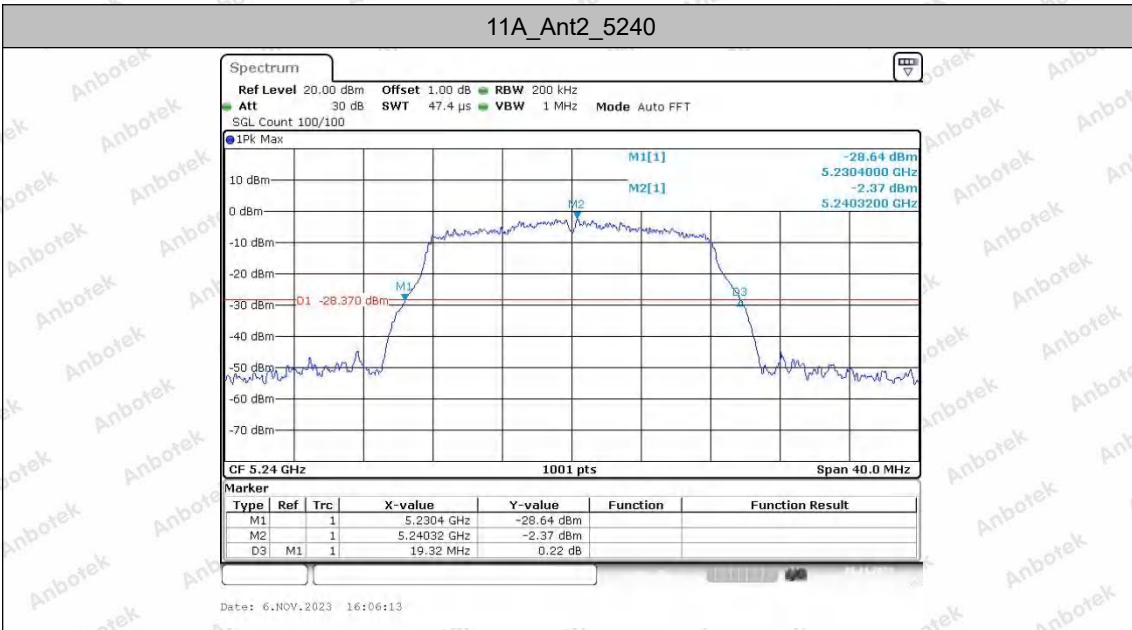

11A_Ant2_5745

Shenzhen Anbotek Compliance Laboratory Limited

Address: 1/F., Building D, Sogood Science and Technology Park, Sanwei Community, Hangcheng Street, Bao'an District, Shenzhen, Guangdong, China.
Tel: (86) 0755-26066440 Fax: (86) 0755-26014772 Email: service@anbotek.com

Hotline 400-003-0500
www.anbotek.com.cn