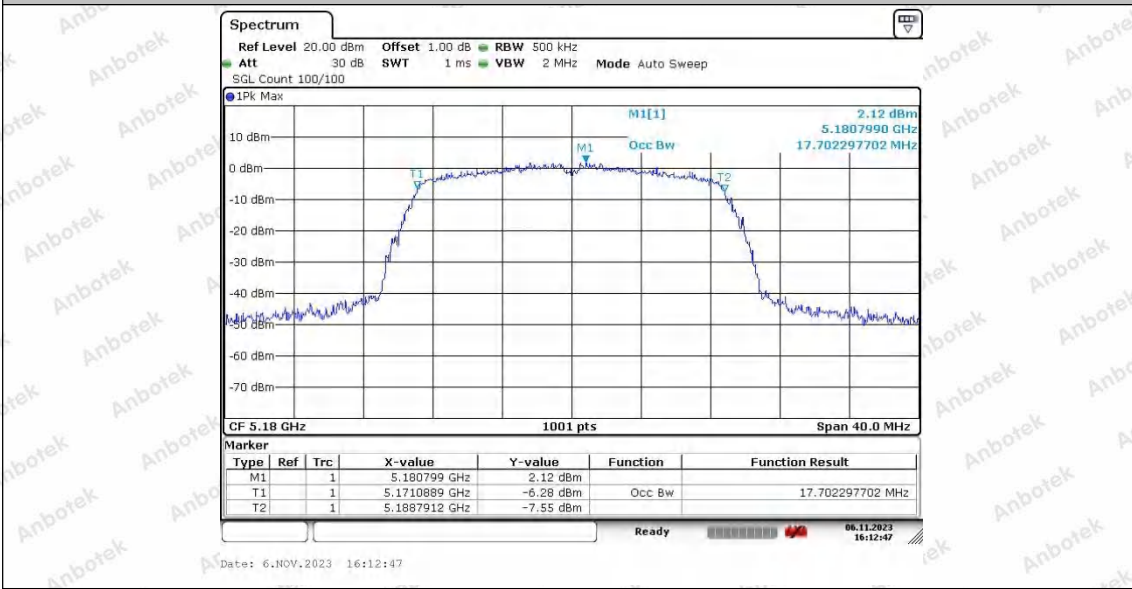

11N20SISO_Ant2_5180