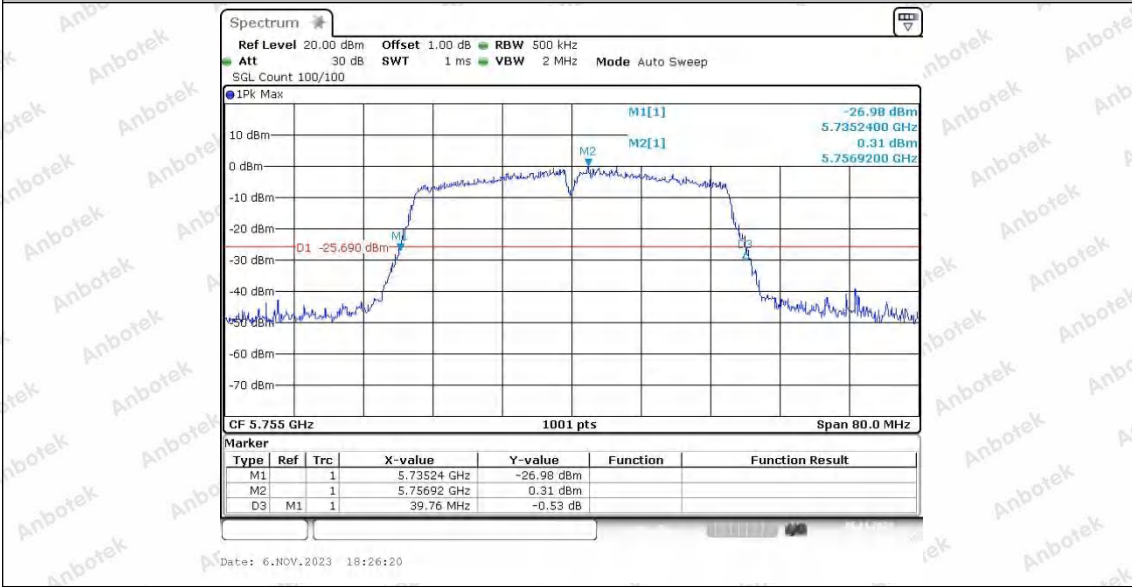

11N40SISO_Ant1_5755