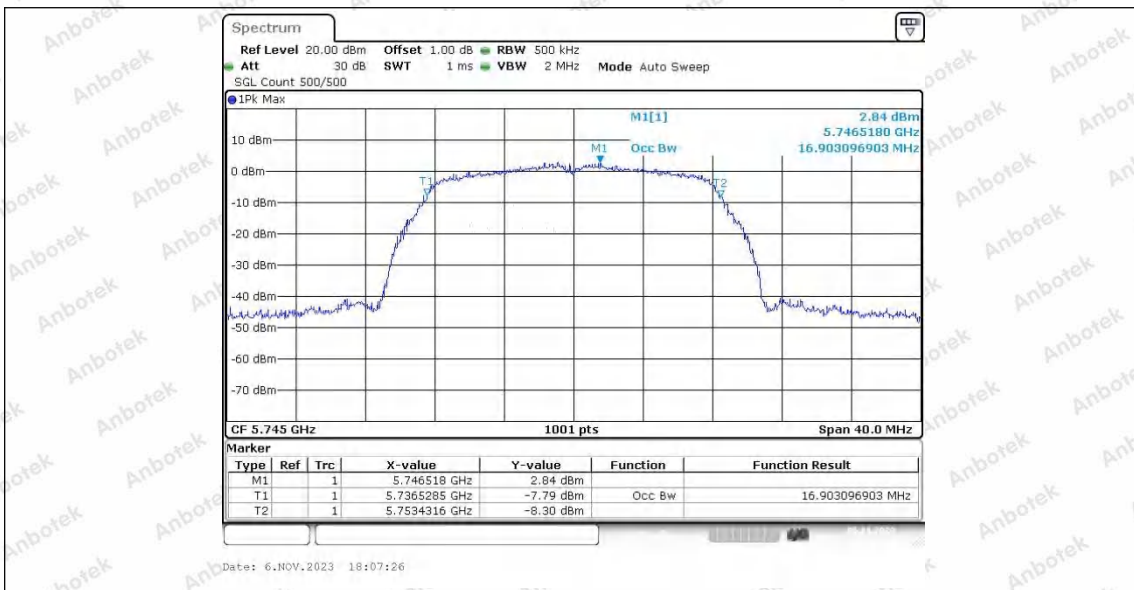

Shenzhen Anbotek Compliance Laboratory Limited

Address: 1/F., Building D, Sogood Science and Technology Park, Sanwei Community, Hangcheng Street, Bao'an District, Shenzhen, Guangdong, China.
Tel: (86) 0755-26066440 Fax: (86) 0755-26014772 Email: service@anbotek.com

Hotline 400-003-0500
www.anbotek.com.cn