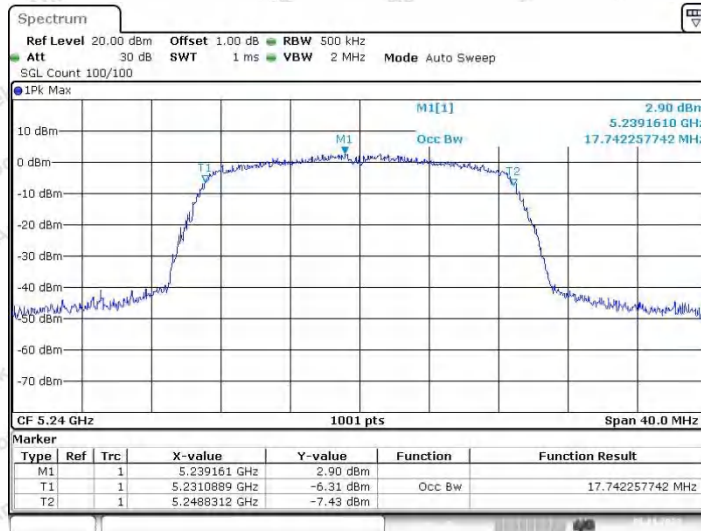

Hotline 400-003-0500
 www.anbotek.com.cn

11AC20SISO_Ant2_5200

Date: 6.NOV.2023 17:47:38

11AC20SISO_Ant1_5240

Date: 6.NOV.2023 16:27:48

11AC20SISO_Ant2_5240

11AC20SISO_Ant1_5745

11AC20SISO_Ant2_5745