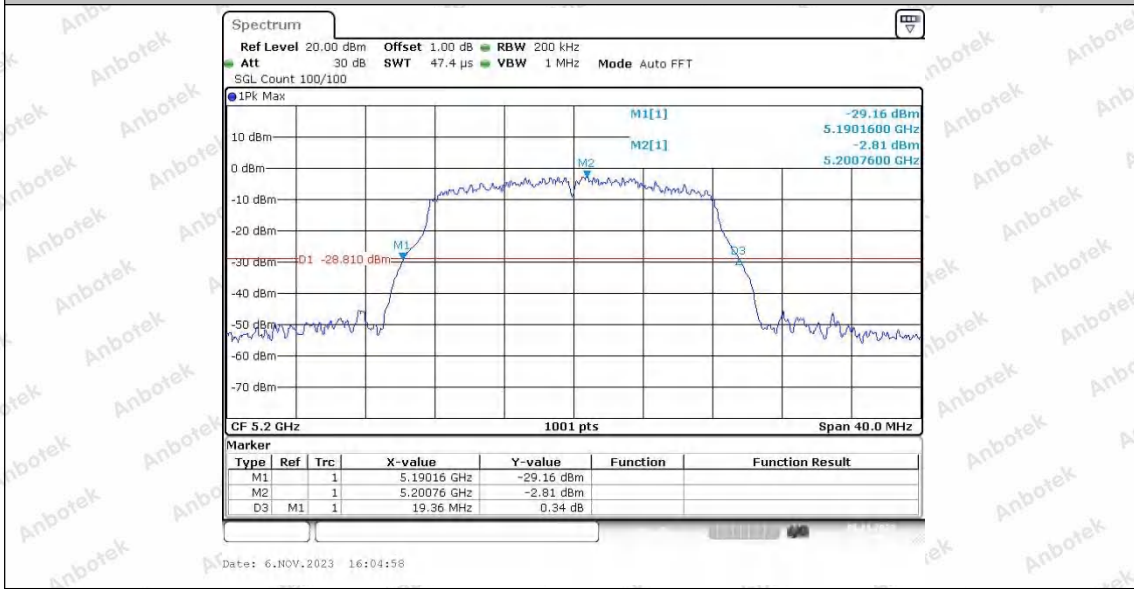

11A_Ant1_5240