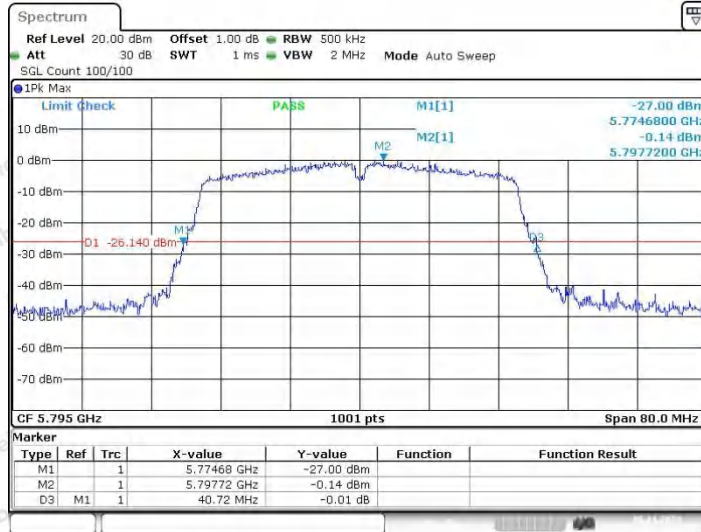

11N40SISO_Ant1_5795