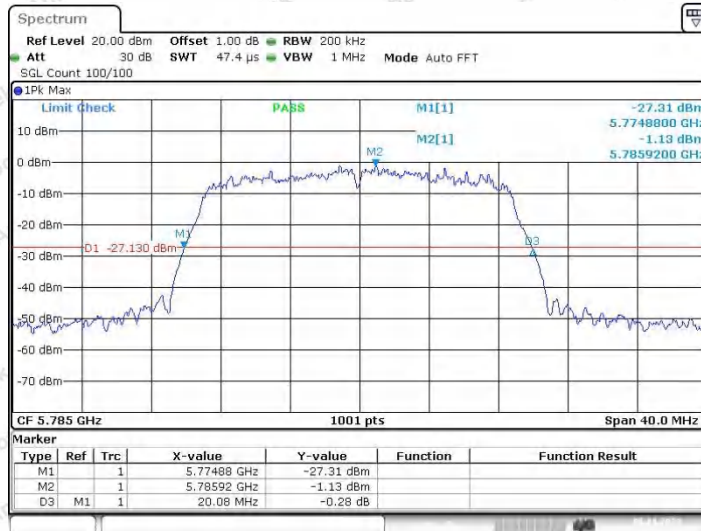

11AC20SISO_Ant2_5785

Date: 6.NOV.2023 18:42:41

11AC20SISO_Ant1_5825

Shenzhen Anbotek Compliance Laboratory Limited

Address: 1/F., Building D, Sogood Science and Technology Park, Sanwei Community, Hangcheng Street, Bao'an District, Shenzhen, Guangdong, China.
Tel: (86) 0755-26066440 Fax: (86) 0755-26014772 Email: service@anbotek.com

Hotline
400-003-0500
www.anbotek.com.cn