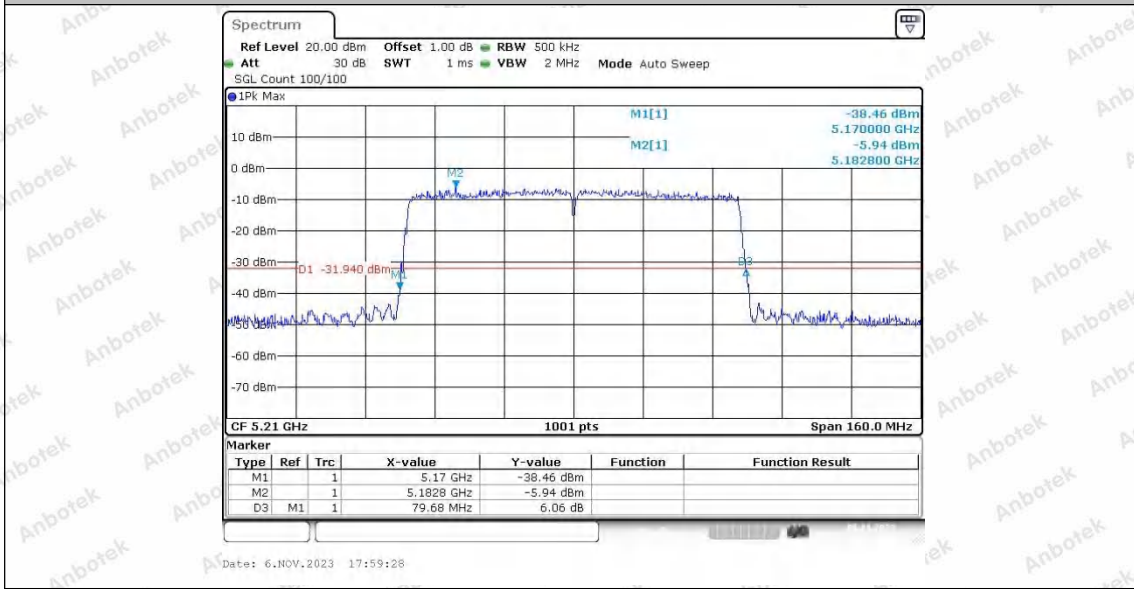

11AC80SISO_Ant2_5210