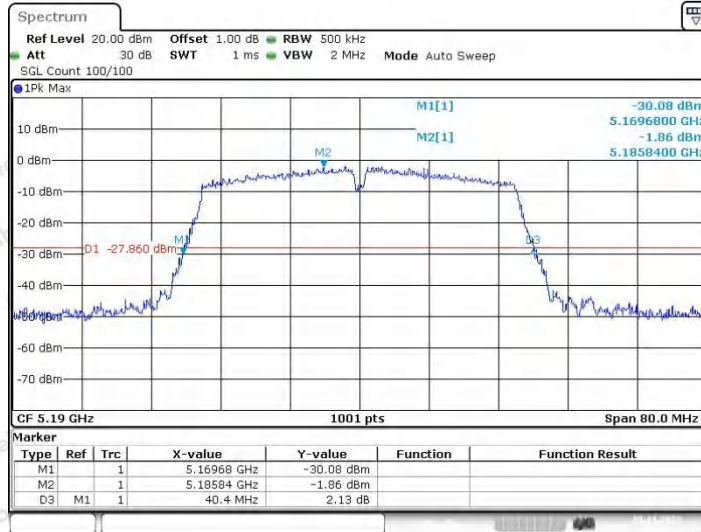

11N40SISO_Ant2_5190