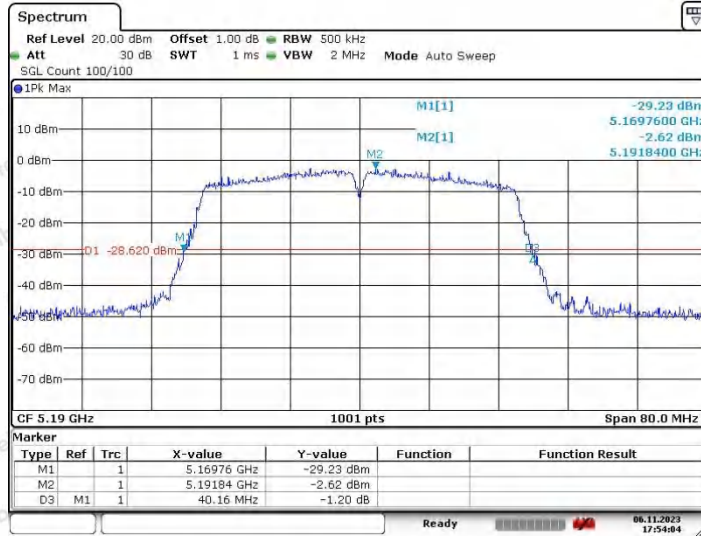

11AC40SISO_Ant2_5190