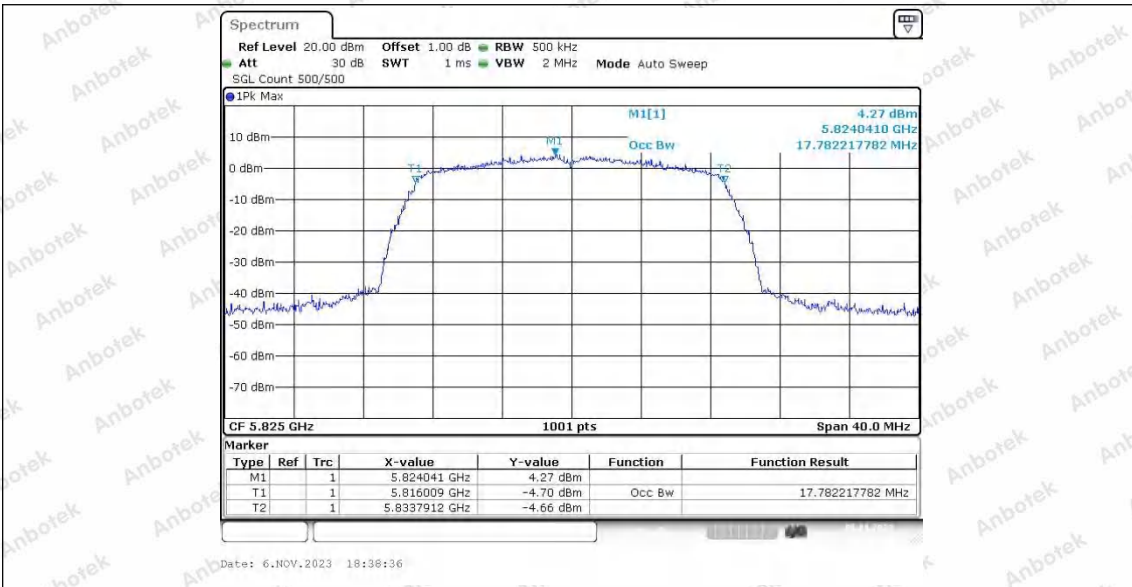

Shenzhen Anbotek Compliance Laboratory Limited

Address: 1/F., Building D, Sogood Science and Technology Park, Sanwei Community, Hangcheng Street, Bao'an District, Shenzhen, Guangdong, China.
Tel: (86) 0755-26066440 Fax: (86) 0755-26014772 Email: service@anbotek.com

Hotline 400-003-0500
www.anbotek.com.cn