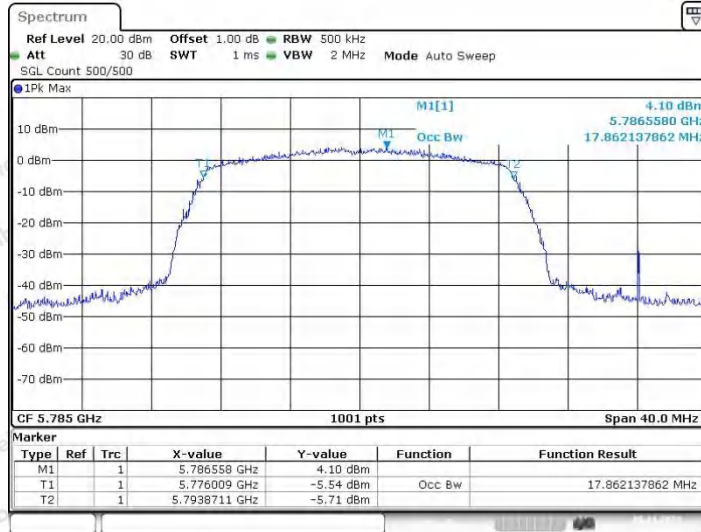

11AC20SISO_Ant1_5785

Date: 6.NOV.2023 18:37:08