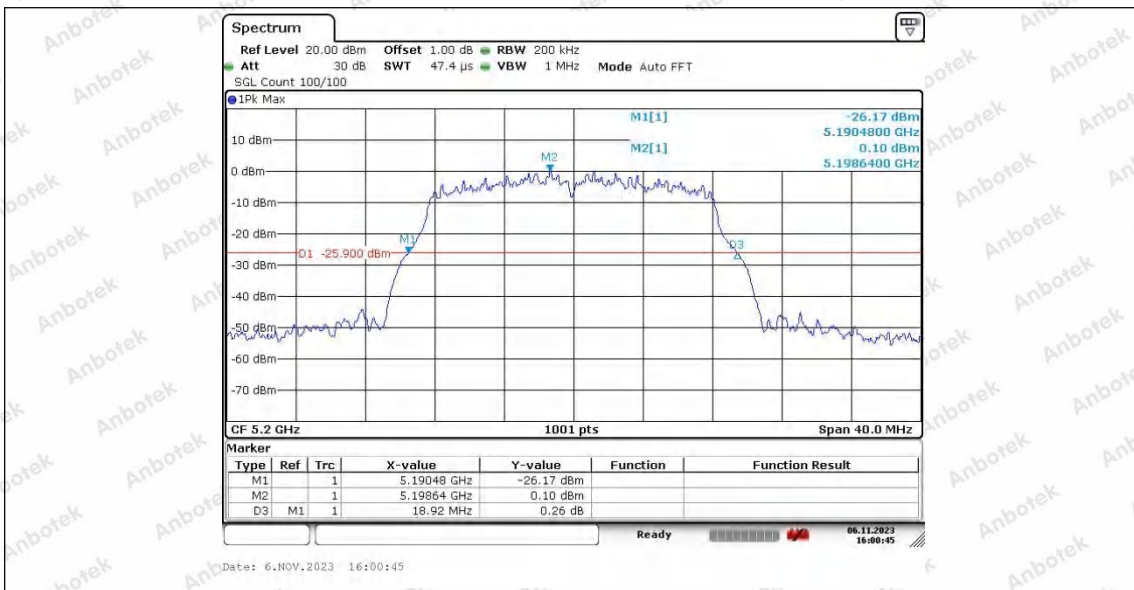

11A_Ant2_5200