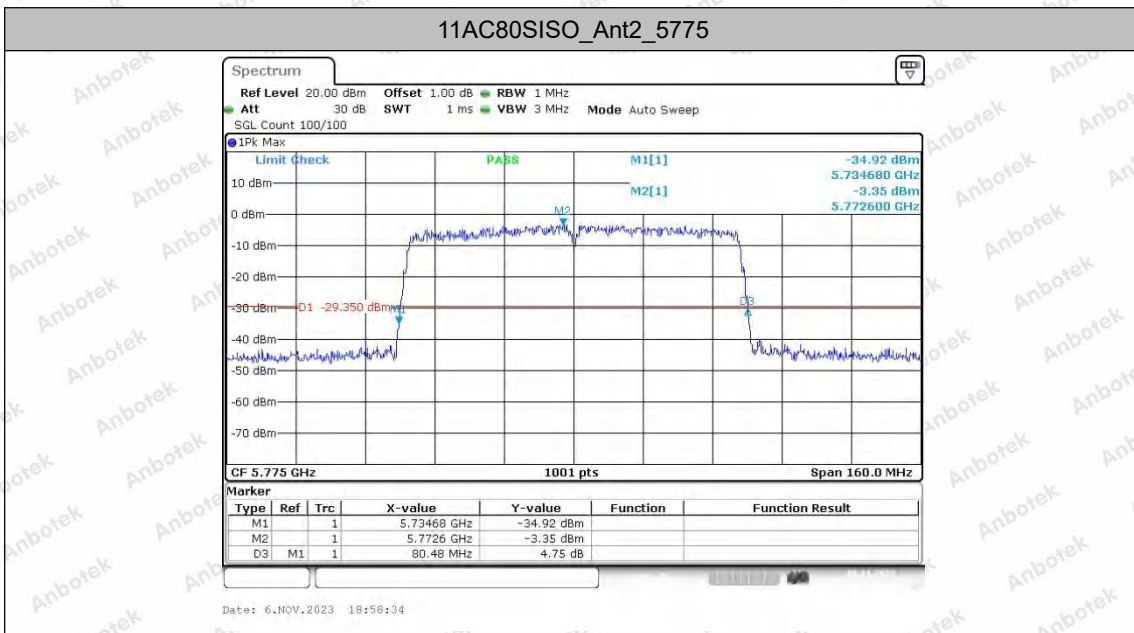

Shenzhen Anbotek Compliance Laboratory Limited

Address: 1/F., Building D, Sogood Science and Technology Park, Sanwei Community, Hangcheng Street, Bao'an District, Shenzhen, Guangdong, China.
Tel: (86) 0755-26066440 Fax: (86) 0755-26014772 Email: service@anbotek.com

Hotline
400-003-0500
www.anbotek.com.cn