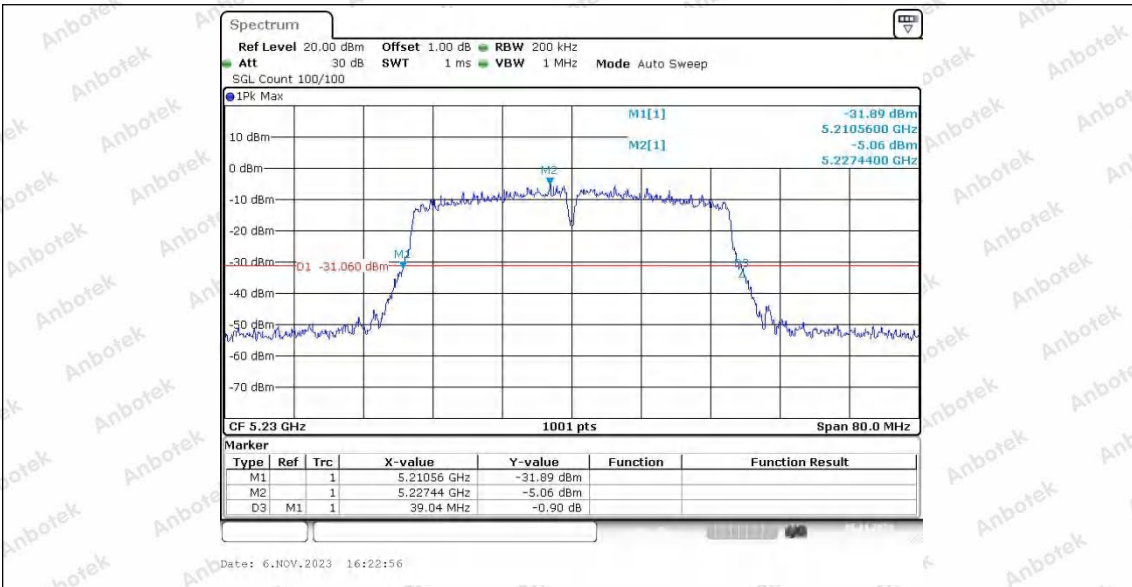

Shenzhen Anbotek Compliance Laboratory Limited

Address: 1/F., Building D, Sogood Science and Technology Park, Sanwei Community, Hangcheng Street, Bao'an District, Shenzhen, Guangdong, China.
Tel: (86) 0755-26066440 Fax: (86) 0755-26014772 Email: service@anbotek.com

Hotline
400-003-0500
www.anbotek.com.cn