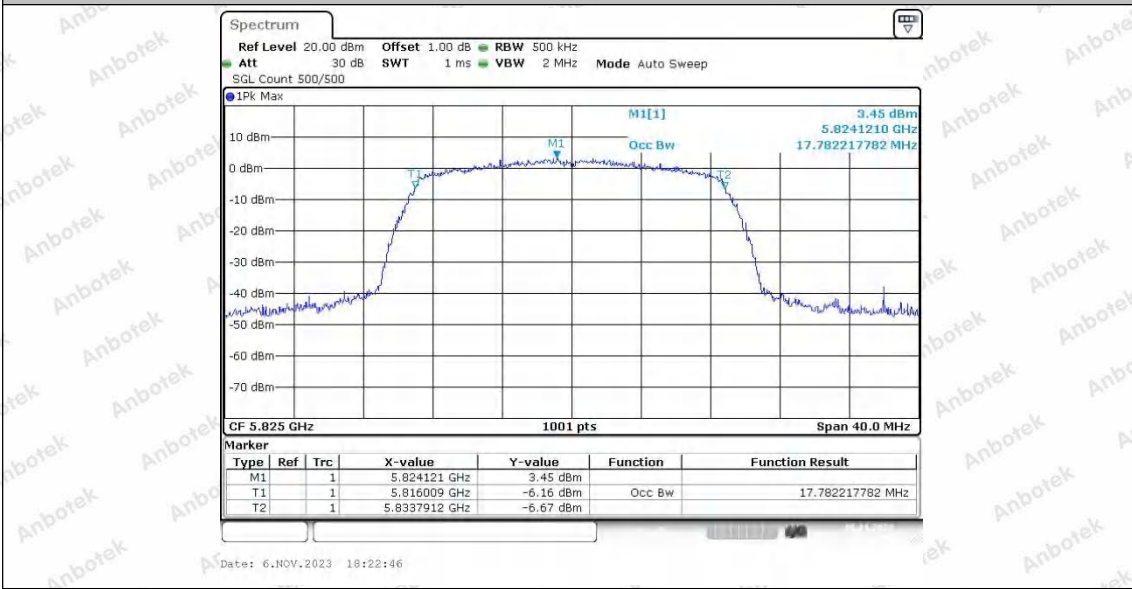

11N20SISO_Ant2_5825