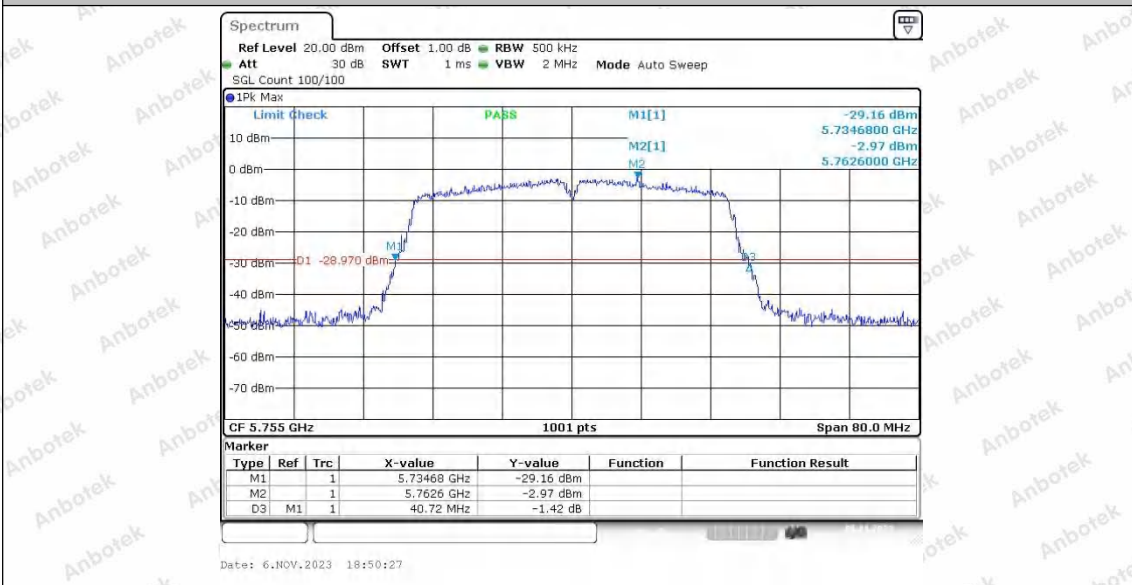

11AC40SISO_Ant2_5755

Shenzhen Anbotek Compliance Laboratory Limited

Address: 1/F., Building D, Sogood Science and Technology Park, Sanwei Community, Hangcheng Street, Bao'an District, Shenzhen, Guangdong, China.
Tel: (86) 0755-26066440 Fax: (86) 0755-26014772 Email: service@anbotek.com

Hotline 400-003-0500
www.anbotek.com.cn