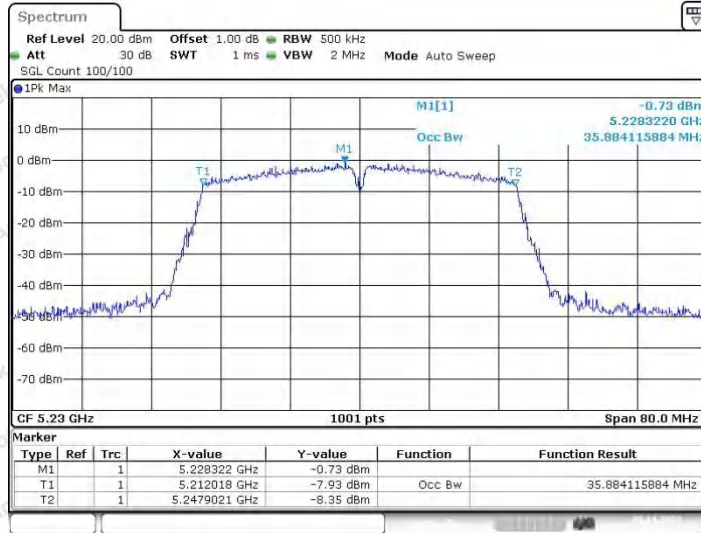

Hotline 400-003-0500
 www.anbotek.com.cn

11N40SISO_Ant2_5190

Date: 6.NOV.2023 16:21:38

11N40SISO_Ant1_5230

Date: 6.NOV.2023 16:20:16

11N40SISO_Ant2_5230

Shenzhen Anbotek Compliance Laboratory Limited

Address: 1/F., Building D, Sogood Science and Technology Park, Sanwei Community, Hangcheng Street, Bao'an District, Shenzhen, Guangdong, China.
 Tel: (86) 0755-26066440 Fax: (86) 0755-26014772 Email: service@anbotek.com