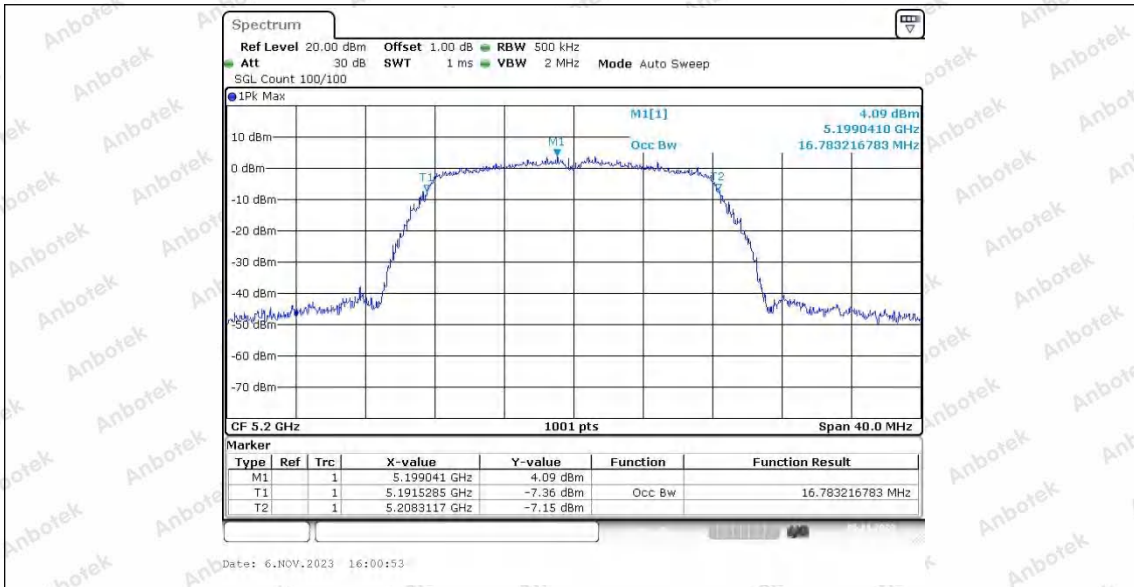

Shenzhen Anbotek Compliance Laboratory Limited

Address: 1/F., Building D, Sogood Science and Technology Park, Sanwei Community, Hangcheng Street, Bao'an District, Shenzhen, Guangdong, China.
Tel: (86) 0755-26066440 Fax: (86) 0755-26014772 Email: service@anbotek.com

Hotline 400-003-0500
www.anbotek.com.cn