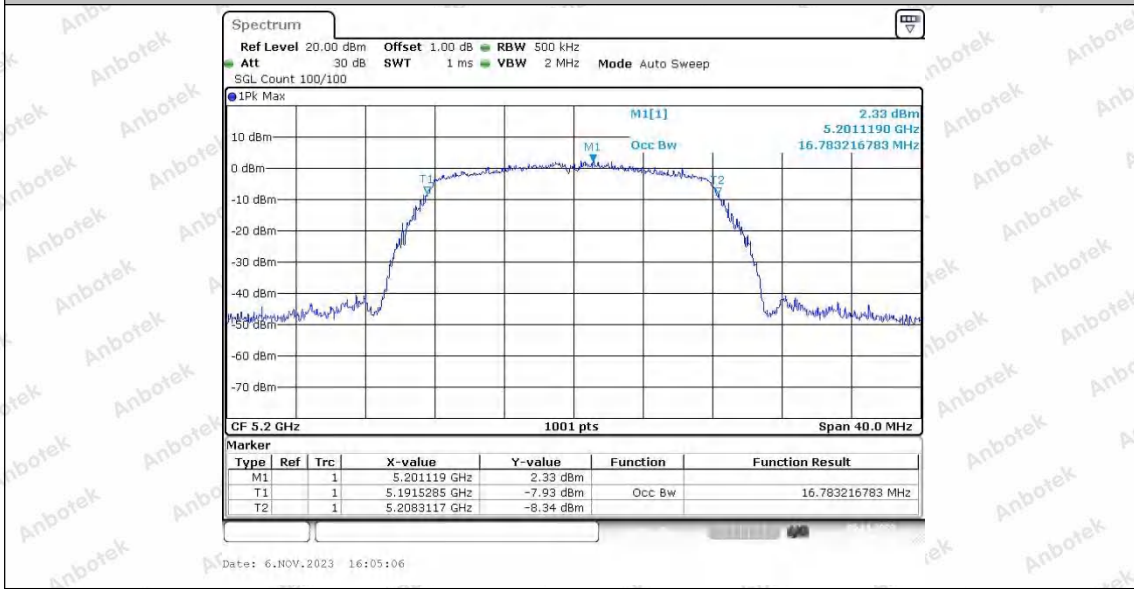

11A_Ant2_5200