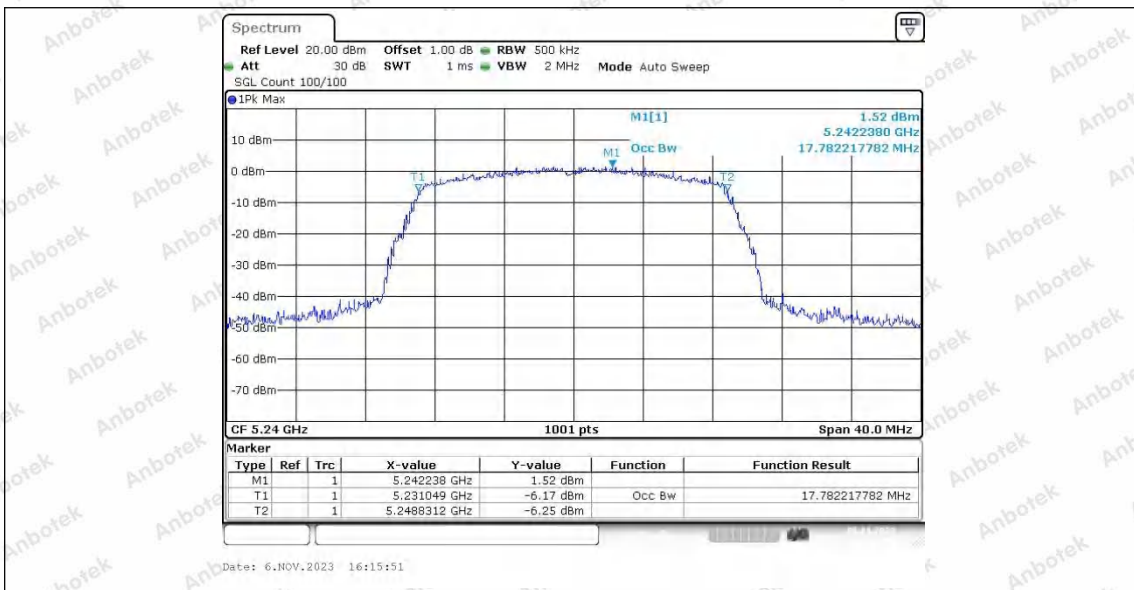

Shenzhen Anbotek Compliance Laboratory Limited

Address: 1/F., Building D, Sogood Science and Technology Park, Sanwei Community, Hangcheng Street, Bao'an District, Shenzhen, Guangdong, China.
Tel: (86) 0755-26066440 Fax: (86) 0755-26014772 Email: service@anbotek.com

Hotline 400-003-0500
www.anbotek.com.cn