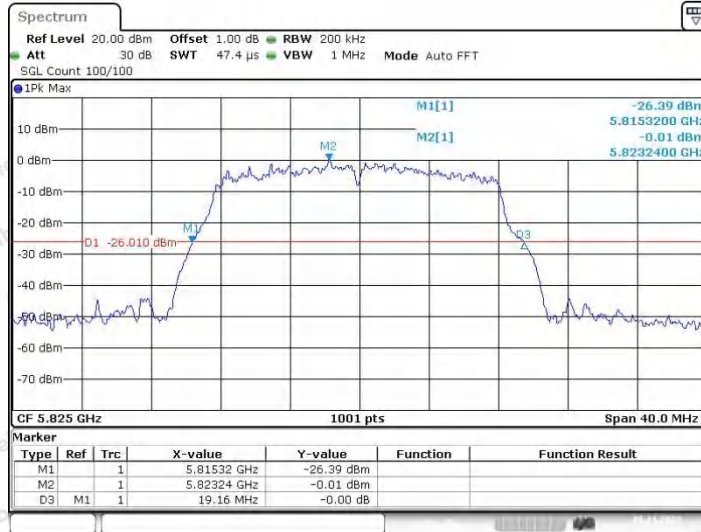

11A_Ant1_5825

Date: 6.NOV.2023 18:04:44