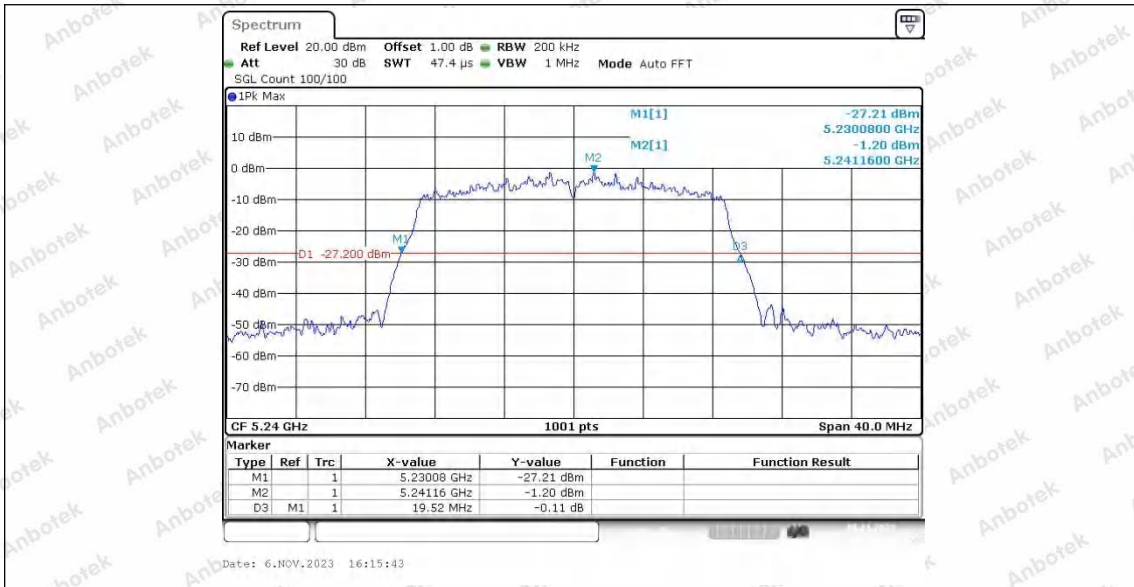

Shenzhen Anbotek Compliance Laboratory Limited

Address: 1/F., Building D, Sogood Science and Technology Park, Sanwei Community, Hangcheng Street, Bao'an District, Shenzhen, Guangdong, China.
Tel: (86) 0755-26066440 Fax: (86) 0755-26014772 Email: service@anbotek.com

Hotline 400-003-0500
www.anbotek.com.cn