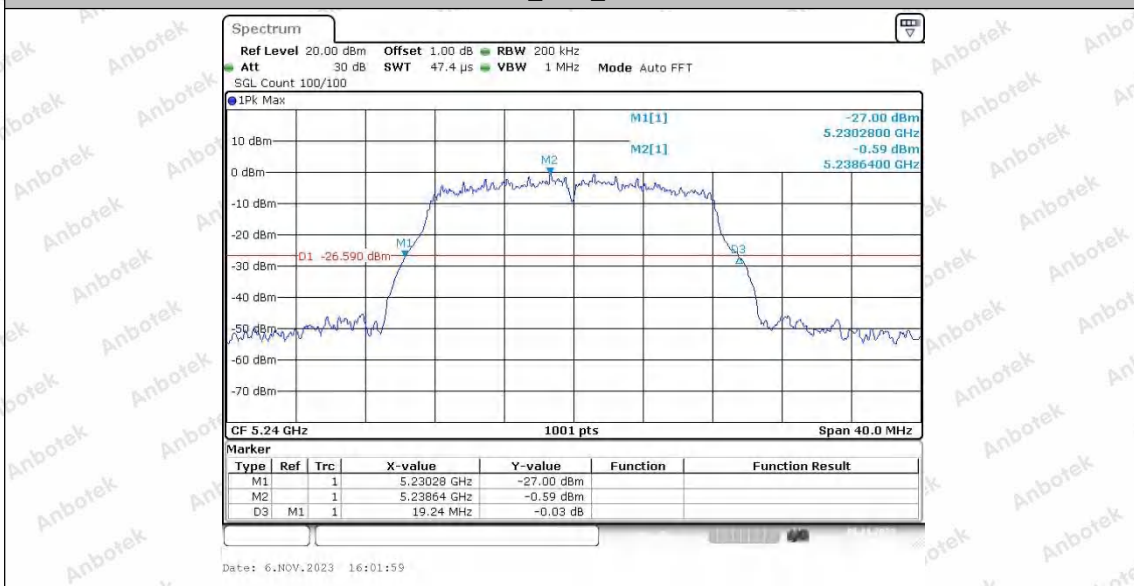

Shenzhen Anbotek Compliance Laboratory Limited

Address: 1/F., Building D, Sogood Science and Technology Park, Sanwei Community, Hangcheng Street, Bao'an District, Shenzhen, Guangdong, China.
Tel: (86) 0755-26066440 Fax: (86) 0755-26014772 Email: service@anbotek.com

Hotline 400-003-0500
www.anbotek.com.cn