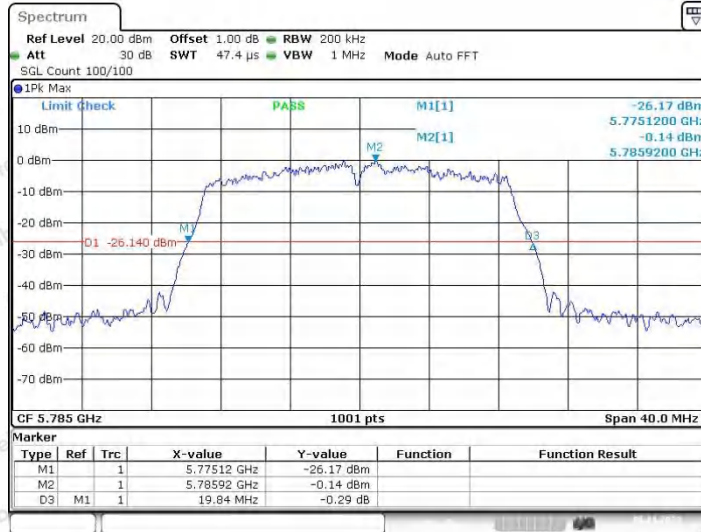

11N20SISO_Ant1_5785