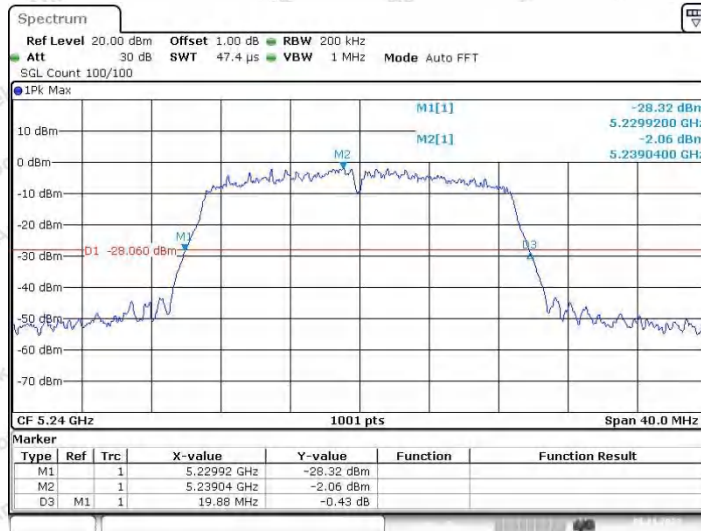

11N20SISO_Ant1_5240

11N20SISO_Ant2_5240

Shenzhen Anbotek Compliance Laboratory Limited

Address: 1/F., Building D, Sogood Science and Technology Park, Sanwei Community, Hangcheng Street, Bao'an District, Shenzhen, Guangdong, China.
Tel: (86) 0755-26066440 Fax: (86) 0755-26014772 Email: service@anbotek.com

Hotline 400-003-0500
www.anbotek.com.cn