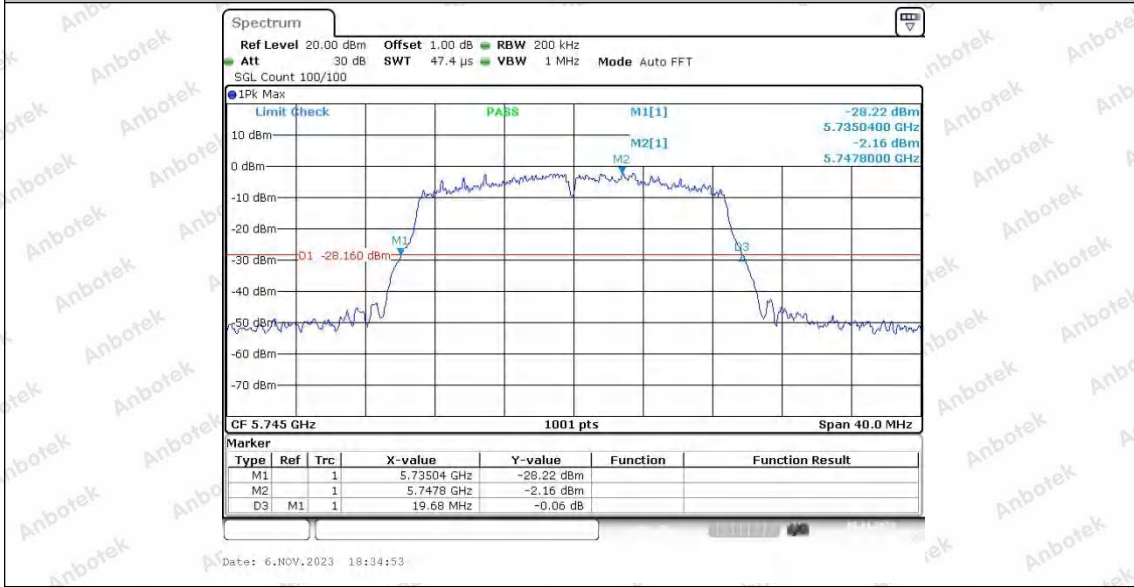

11AC20SISO_Ant1_5745