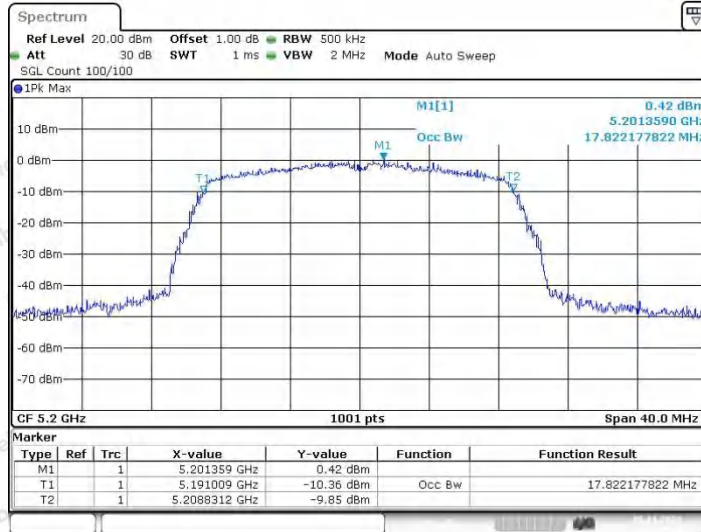

Hotline 400-003-0500
 www.anbotek.com.cn

11AC20SISO_Ant2_5200

Date: 6.NOV.2023 17:47:38

11AC20SISO_Ant1_5240

Date: 6.NOV.2023 16:27:48

11AC20SISO_Ant2_5240

11AC20SISO_Ant1_5745

11AC20SISO_Ant2_5745