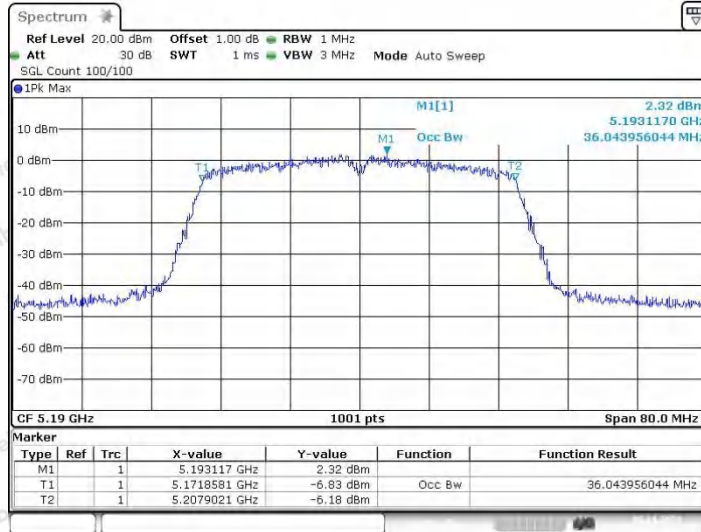

11AC40SISO_Ant2_5190

Date: 6.NOV.2023 17:54:13