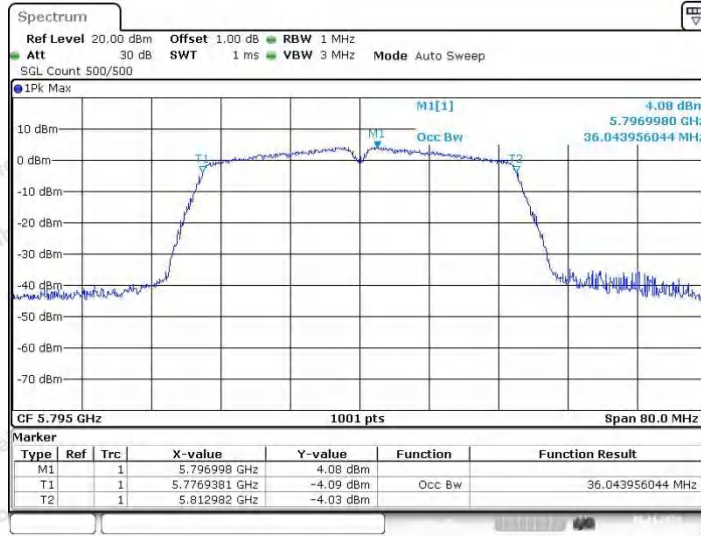

11N40SISO_Ant1_5795

Date: 6.NOV.2023 18:29:40