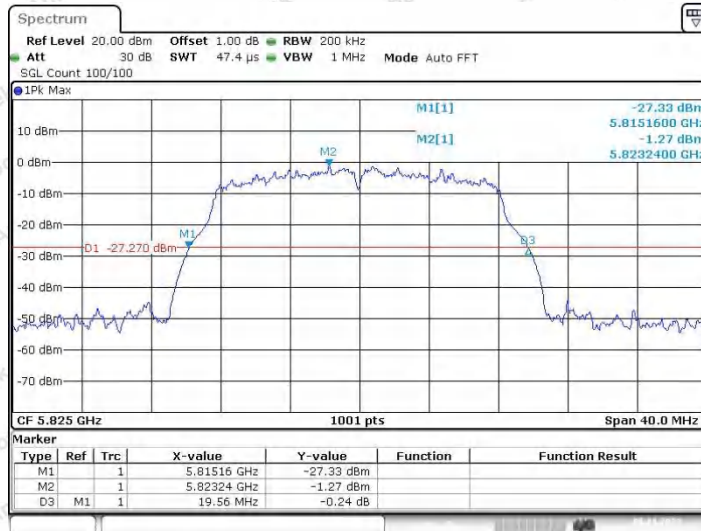

11A_Ant2_5825

Date: 6.NOV.2023 18:10:22

11N20SISO_Ant1_5180

Shenzhen Anbotek Compliance Laboratory Limited

Address: 1/F., Building D, Sogood Science and Technology Park, Sanwei Community, Hangcheng Street, Bao'an District, Shenzhen, Guangdong, China.
Tel: (86) 0755-26066440 Fax: (86) 0755-26014772 Email: service@anbotek.com

Hotline
400-003-0500
www.anbotek.com.cn