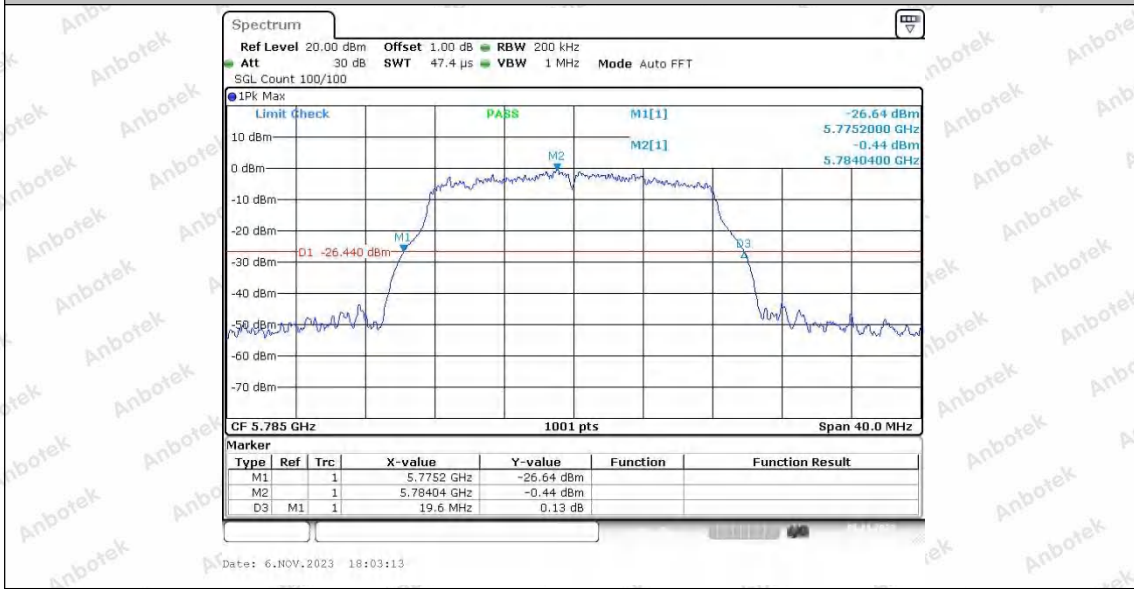

11A_Ant1_5785