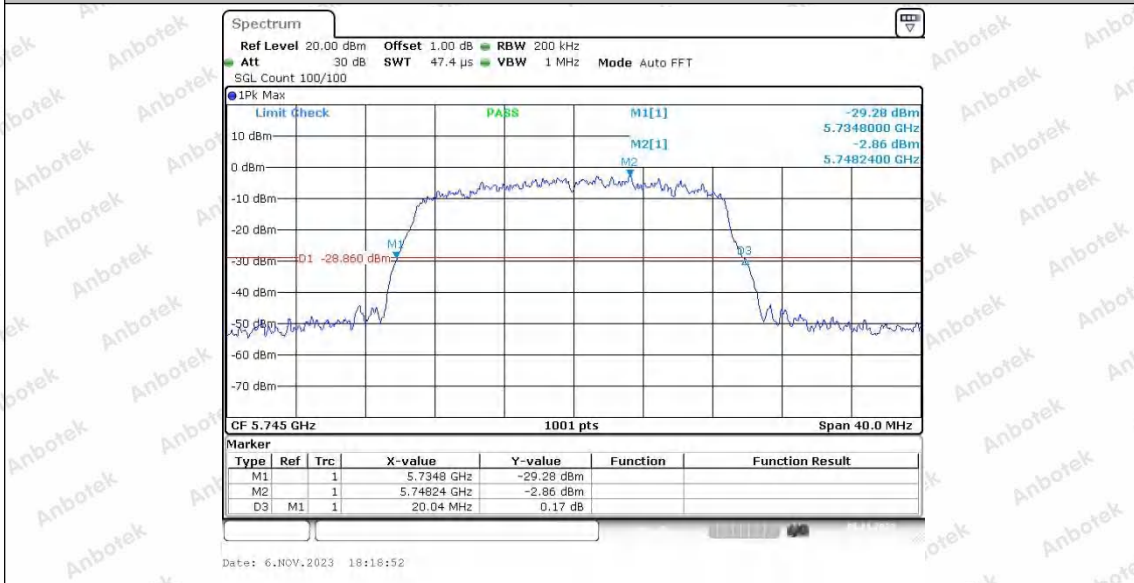

11N20SISO_Ant2_5745

Shenzhen Anbotek Compliance Laboratory Limited

Address: 1/F., Building D, Sogood Science and Technology Park, Sanwei Community, Hangcheng Street, Bao'an District, Shenzhen, Guangdong, China.
Tel: (86) 0755-26066440 Fax: (86) 0755-26014772 Email: service@anbotek.com

Hotline 400-003-0500
www.anbotek.com.cn