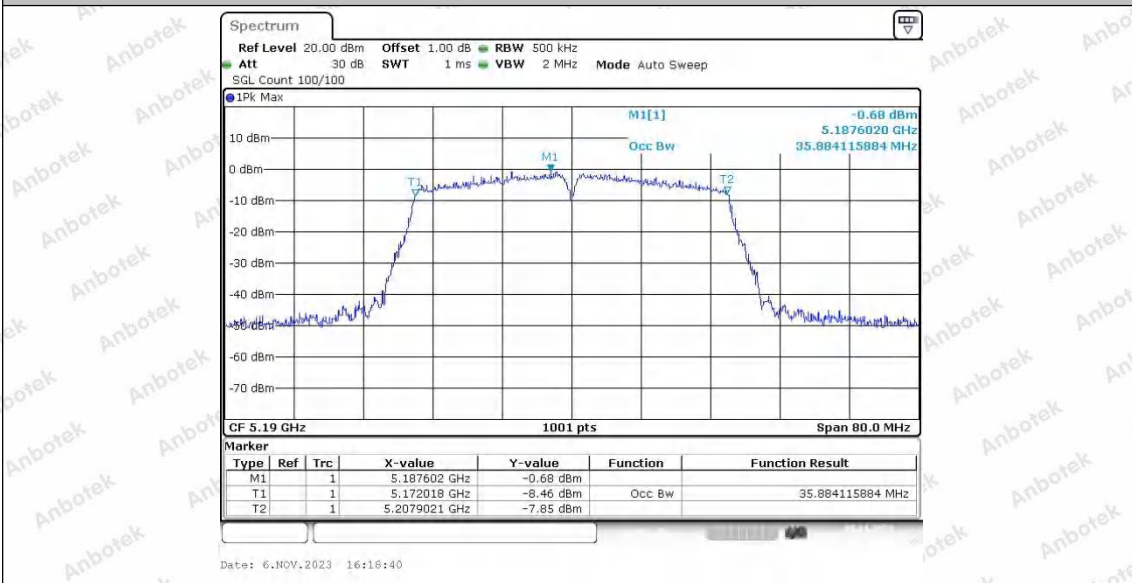

Hotline 400-003-0500
 www.anbotek.com.cn

11N20SISO_Ant2_5825

11N40SISO_Ant1_5190

Shenzhen Anbotek Compliance Laboratory Limited

Address: 1/F., Building D, Sogood Science and Technology Park, Sanwei Community, Hangcheng Street, Bao'an District, Shenzhen, Guangdong, China.
 Tel: (86) 0755-26066440 Fax: (86) 0755-26014772 Email: service@anbotek.com