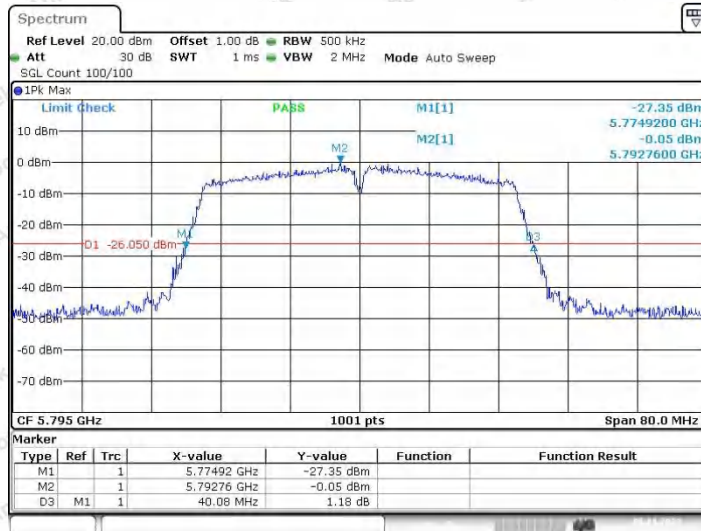

11N40SISO_Ant2_5795

11AC20SISO_Ant1_5180