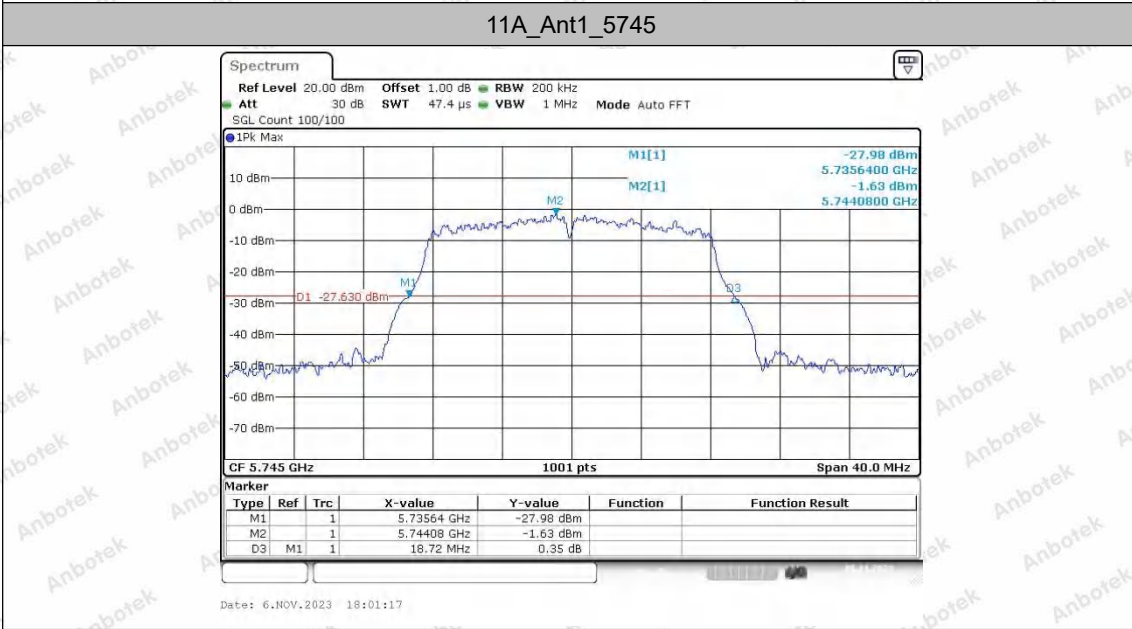

11A_Ant2_5745

Shenzhen Anbotek Compliance Laboratory Limited

Address: 1/F., Building D, Sogood Science and Technology Park, Sanwei Community, Hangcheng Street, Bao'an District, Shenzhen, Guangdong, China.
Tel: (86) 0755-26066440 Fax: (86) 0755-26014772 Email: service@anbotek.com

Hotline 400-003-0500
www.anbotek.com.cn