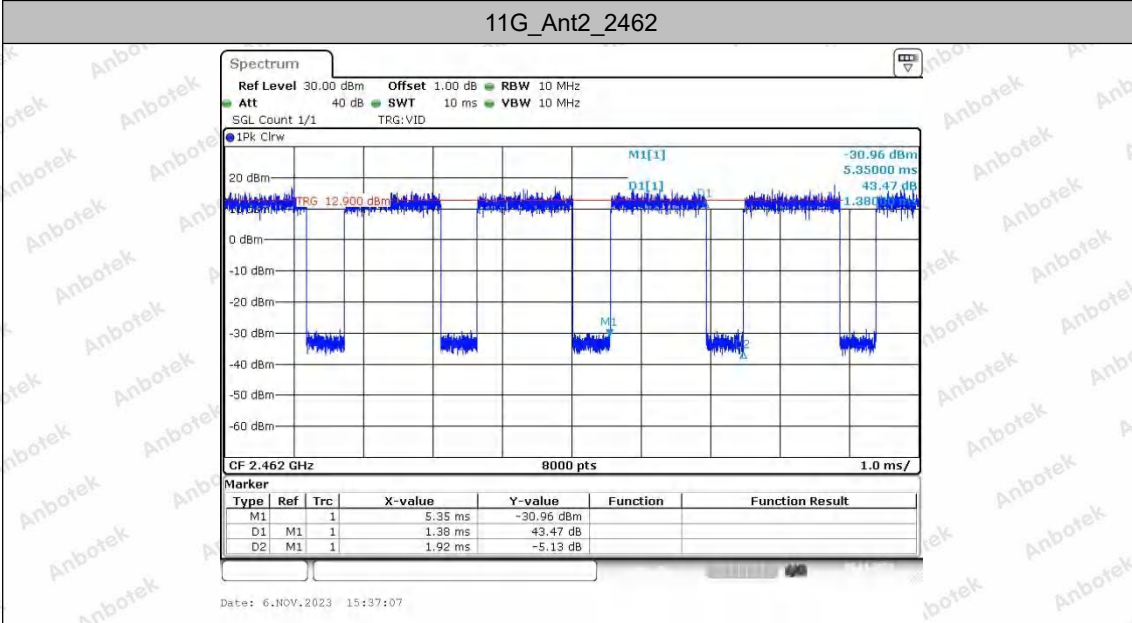

11N20SISO_Ant1_2412

Shenzhen Anbotek Compliance Laboratory Limited

Address: 1/F., Building D, Sogood Science and Technology Park, Sanwei Community, Hangcheng Street, Bao'an District, Shenzhen, Guangdong, China.
Tel: (86) 0755-26066440 Fax: (86) 0755-26014772 Email: service@anbotek.com

Hotline 400-003-0500
www.anbotek.com.cn