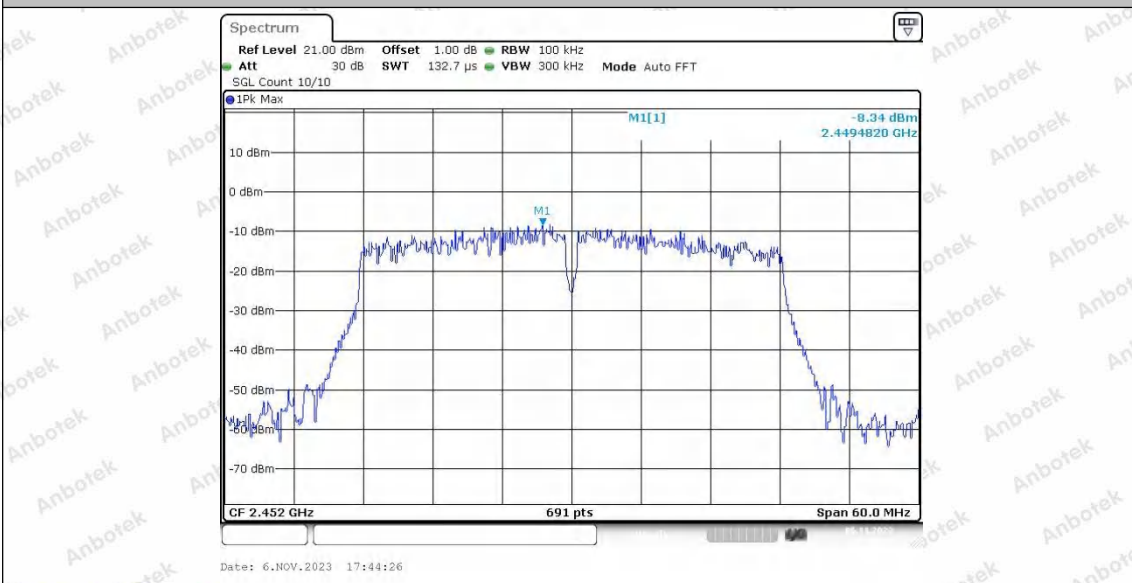

Shenzhen Anbotek Compliance Laboratory Limited

Address: 1/F., Building D, Sogood Science and Technology Park, Sanwei Community, Hangcheng Street, Bao'an District, Shenzhen, Guangdong, China.
Tel: (86) 0755-26066440 Fax: (86) 0755-26014772 Email: service@anbotek.com

Hotline
400-003-0500
www.anbotek.com.cn