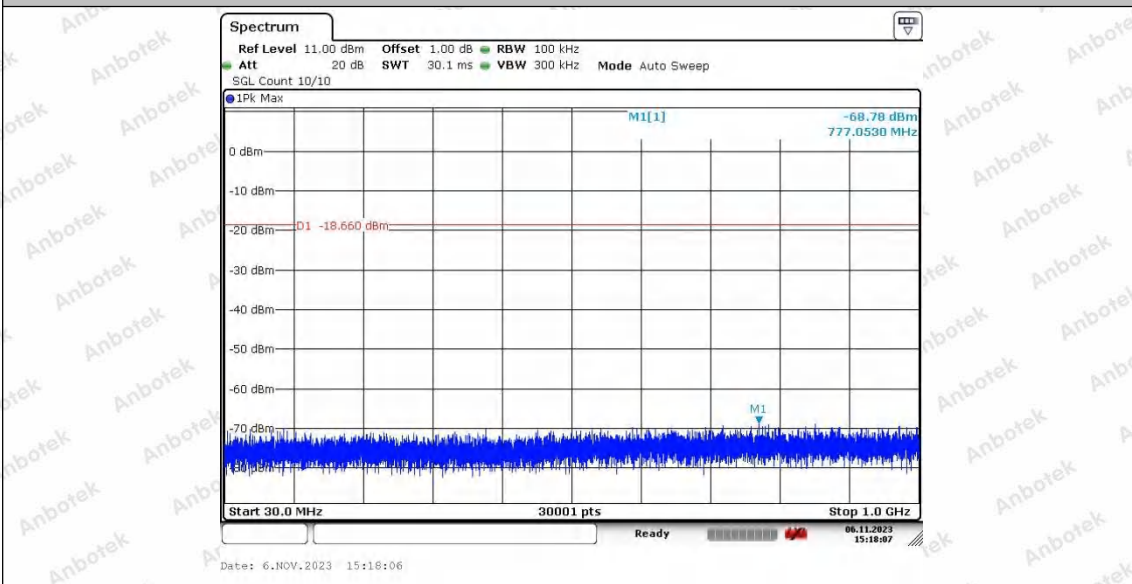

11B_Ant1_2462_1000~26500