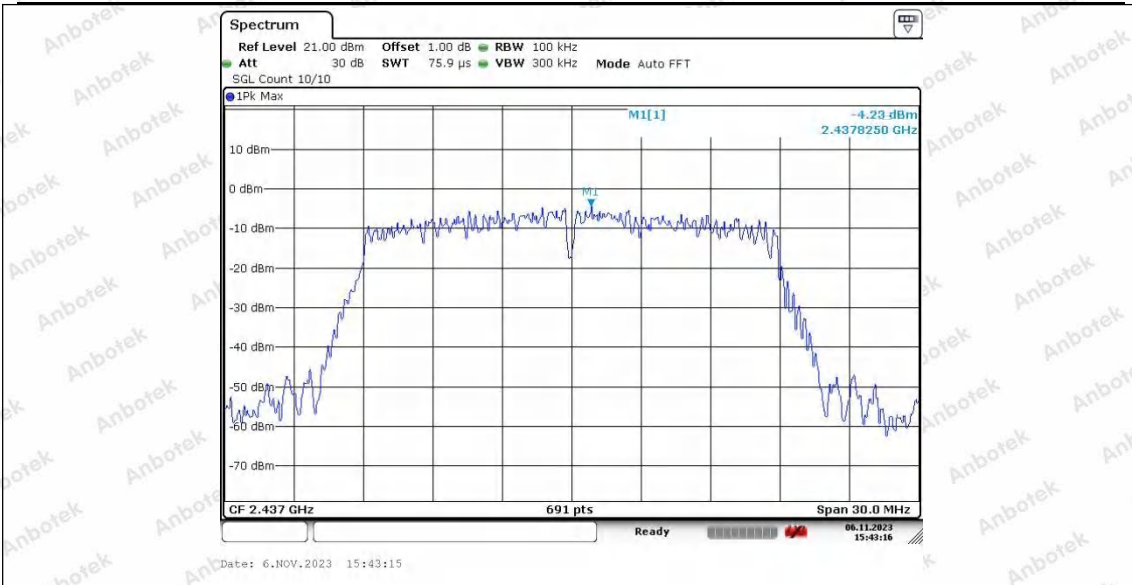

11N20SISO_Ant1_2437_30~1000