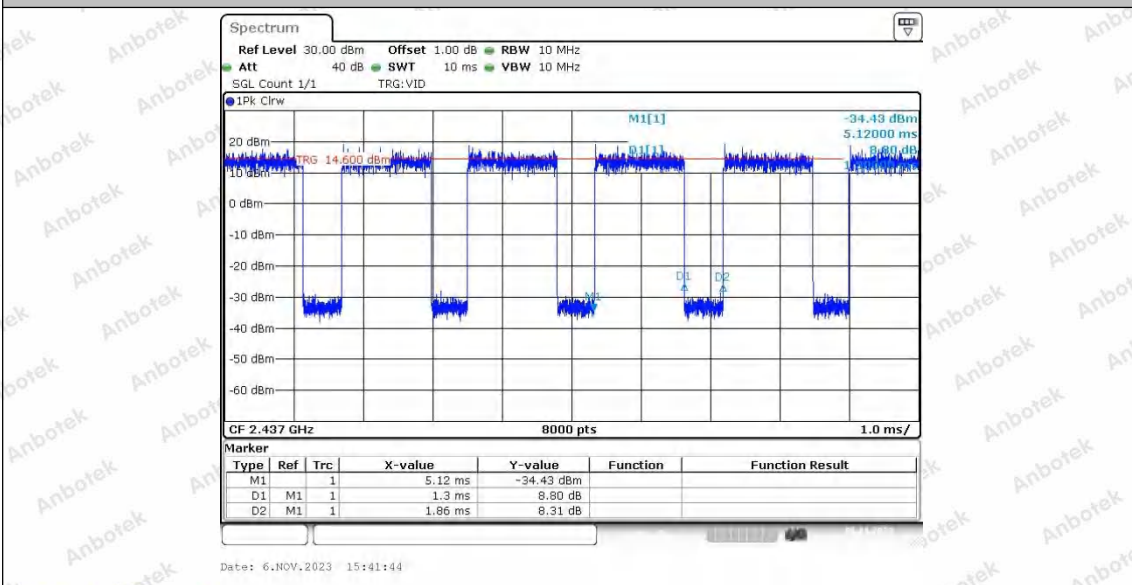

Hotline 400-003-0500
 www.anbotek.com.cn

11N20SISO_Ant2_2412

11N20SISO_Ant1_2437

Shenzhen Anbotek Compliance Laboratory Limited

Address: 1/F., Building D, Sogood Science and Technology Park, Sanwei Community, Hangcheng Street, Bao'an District, Shenzhen, Guangdong, China.
 Tel: (86) 0755-26066440 Fax: (86) 0755-26014772 Email: service@anbotek.com