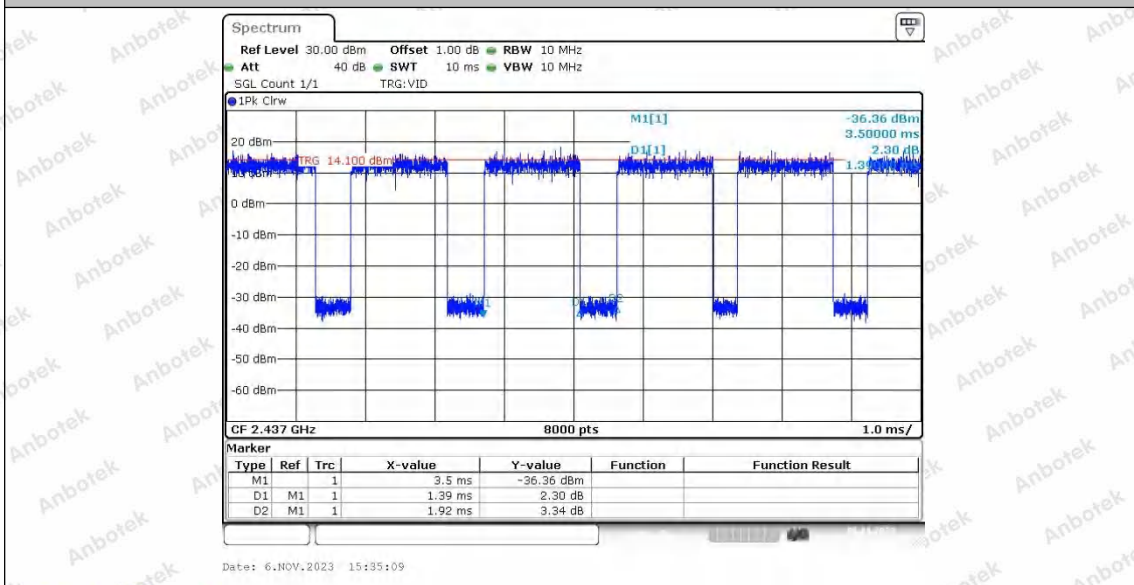

Hotline 400-003-0500
 www.anbotek.com.cn

11G_Ant1_2437

11G_Ant2_2437

Shenzhen Anbotek Compliance Laboratory Limited

Address: 1/F., Building D, Sogood Science and Technology Park, Sanwei Community, Hangcheng Street, Bao'an District, Shenzhen, Guangdong, China.
 Tel: (86) 0755-26066440 Fax: (86) 0755-26014772 Email: service@anbotek.com