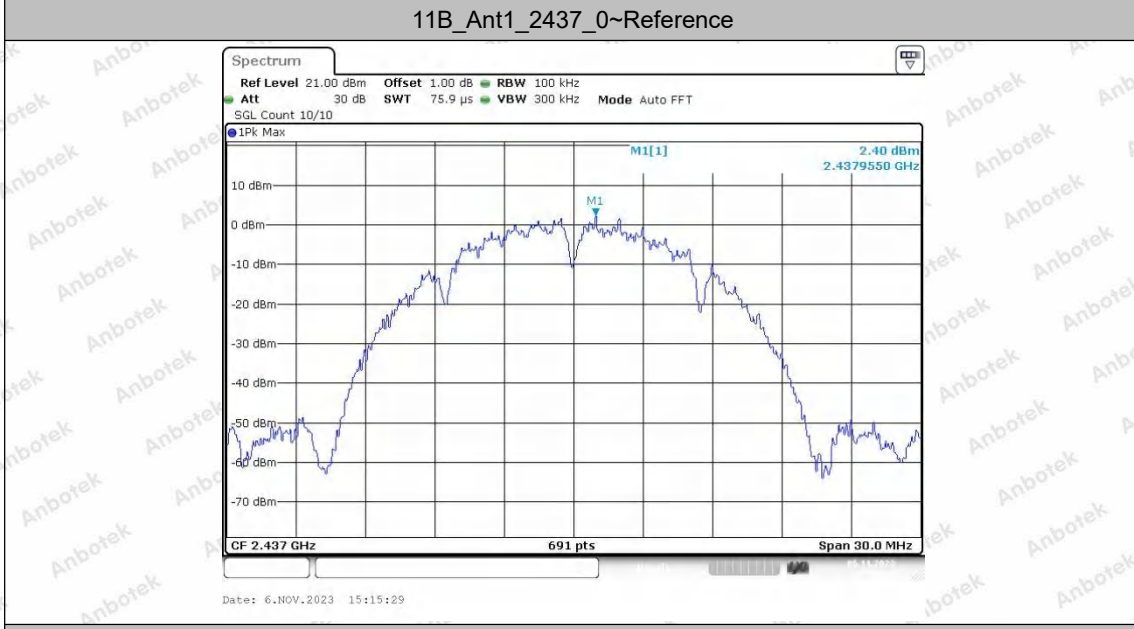

11B_Ant1_2437_30~1000