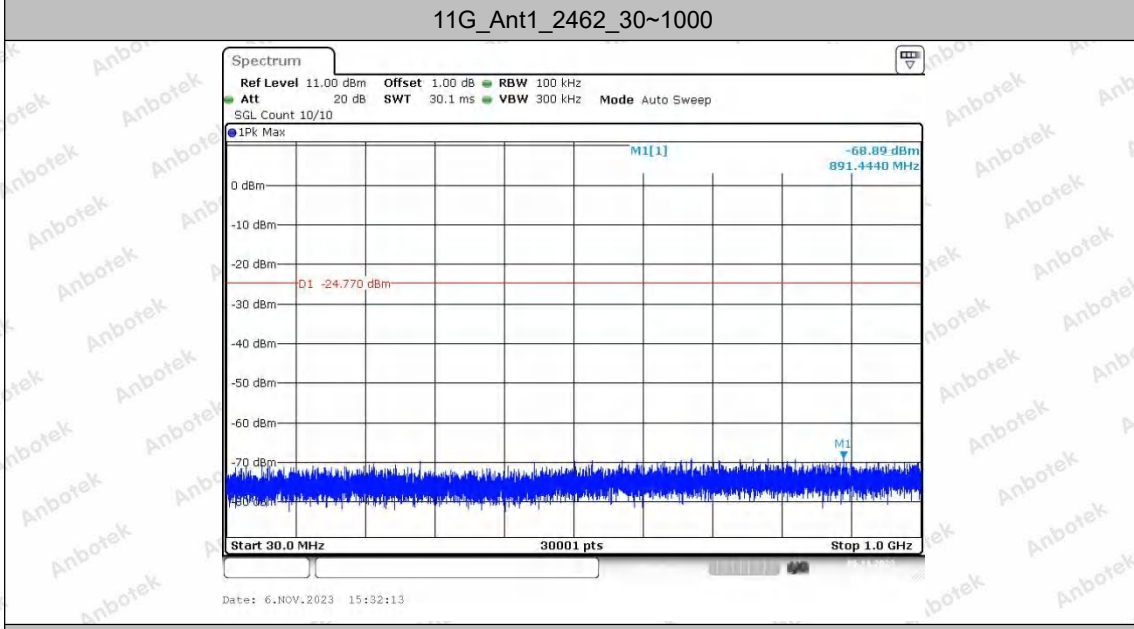

11G_Ant1_2462_1000~26500

Shenzhen Anbotek Compliance Laboratory Limited

Address: 1/F., Building D, Sogood Science and Technology Park, Sanwei Community, Hangcheng Street, Bao'an District, Shenzhen, Guangdong, China.
Tel: (86) 0755-26066440 Fax: (86) 0755-26014772 Email: service@anbotek.com

Hotline
400-003-0500
www.anbotek.com.cn