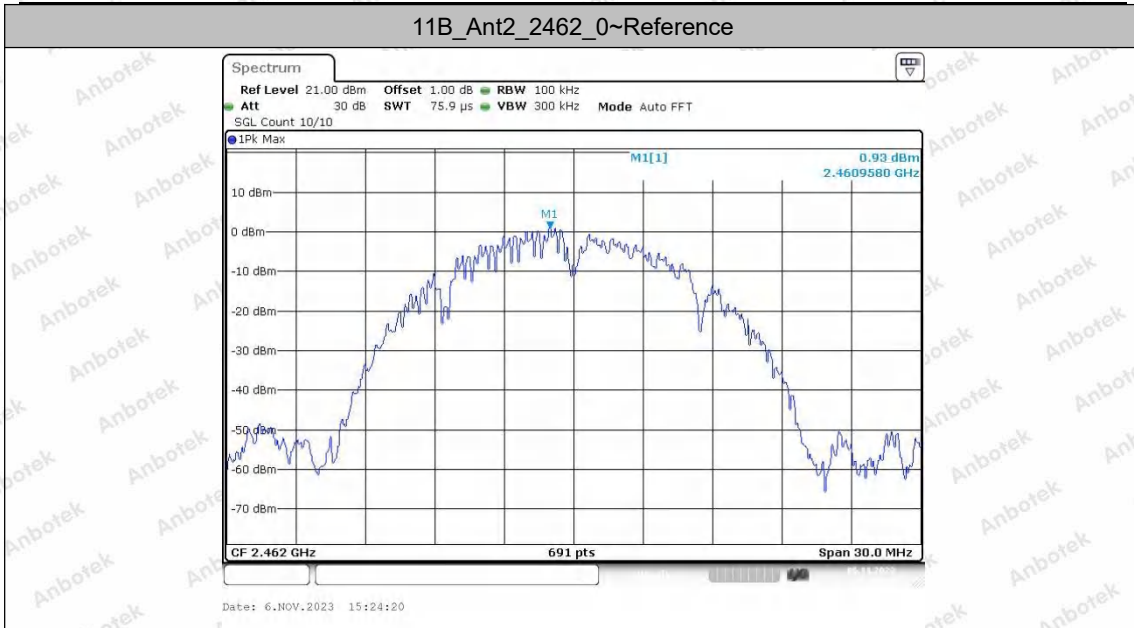

11B_Ant2_2462_1000~26500

Shenzhen Anbotek Compliance Laboratory Limited

Address: 1/F., Building D, Sogood Science and Technology Park, Sanwei Community, Hangcheng Street, Bao'an District, Shenzhen, Guangdong, China.
Tel: (86) 0755-26066440 Fax: (86) 0755-26014772 Email: service@anbotek.com

Hotline
400-003-0500
www.anbotek.com.cn