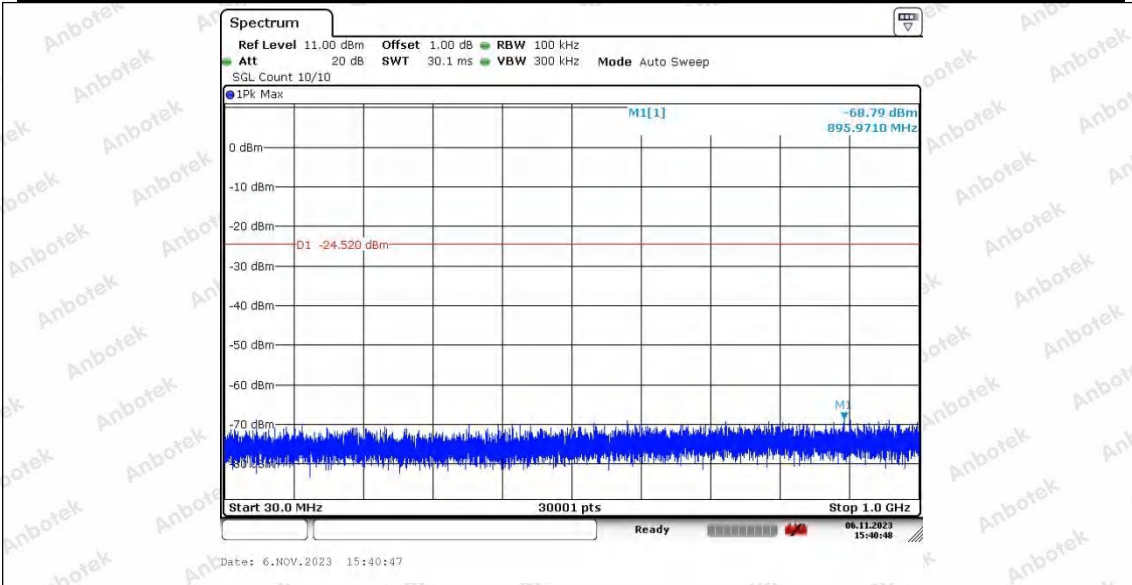

11N20SISO_Ant1_2412_1000~26500