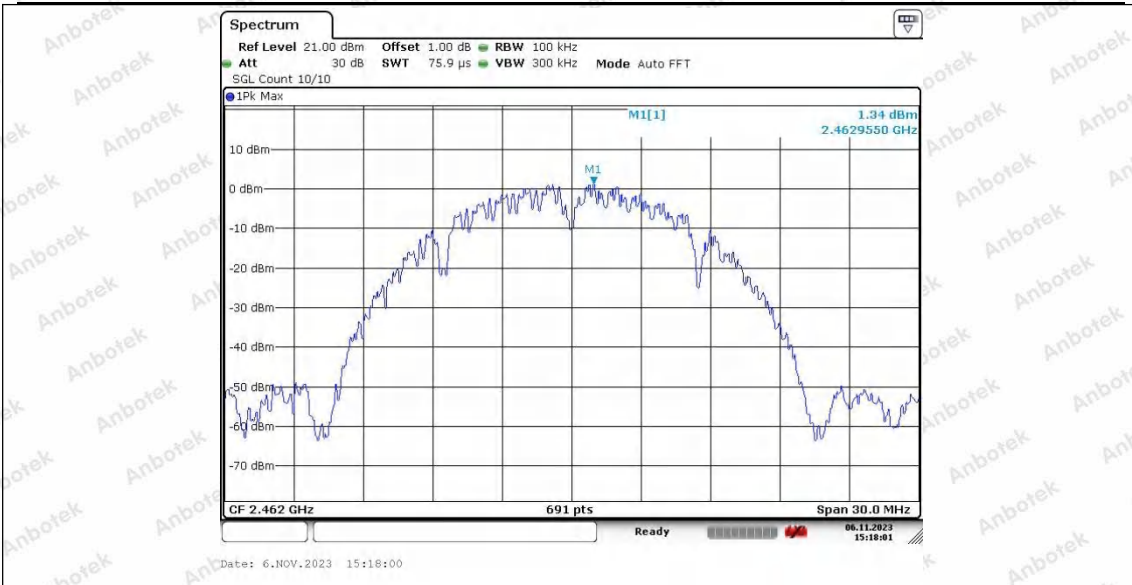

11B_Ant1_2462_30~1000