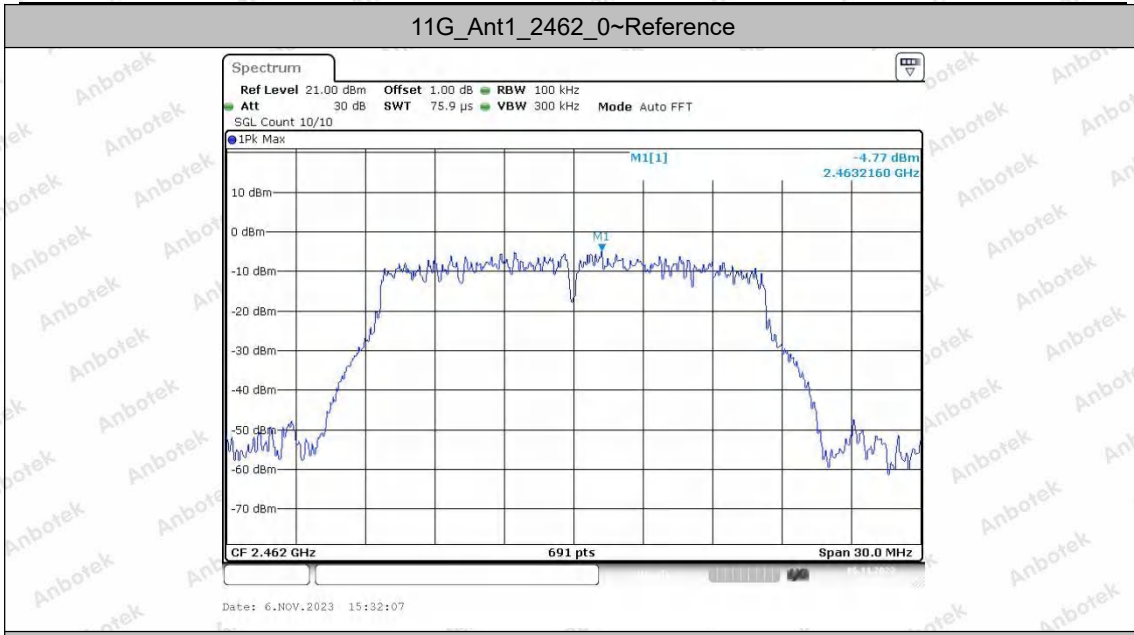

11G_Ant1_2462_1000~26500

Shenzhen Anbotek Compliance Laboratory Limited

Address: 1/F., Building D, Sogood Science and Technology Park, Sanwei Community, Hangcheng Street, Bao'an District, Shenzhen, Guangdong, China.
Tel: (86) 0755-26066440 Fax: (86) 0755-26014772 Email: service@anbotek.com

Hotline
400-003-0500
www.anbotek.com.cn