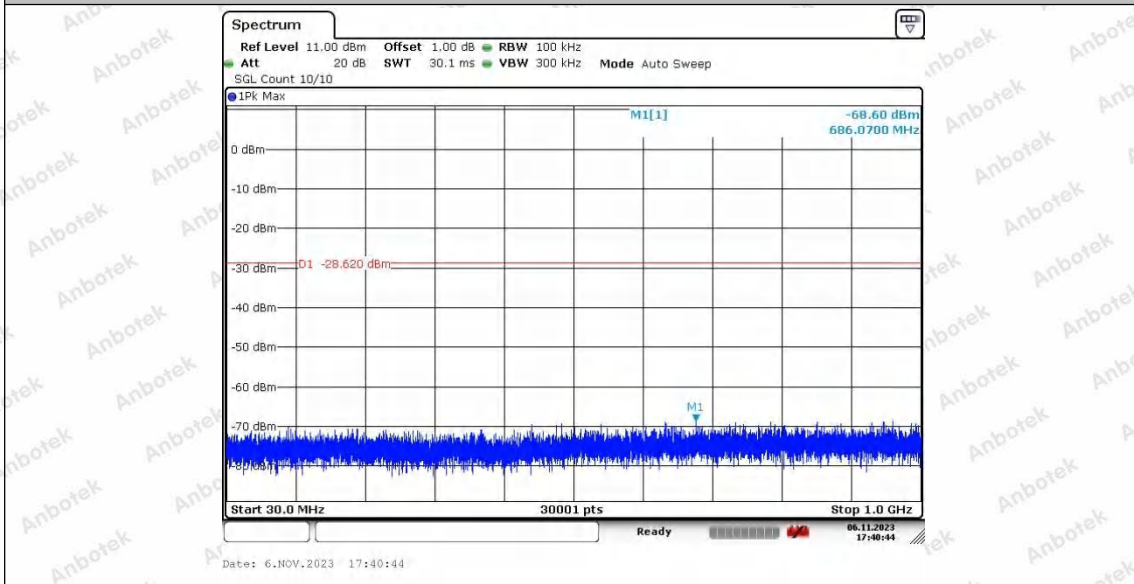

11N40SISO_Ant2_2422_1000~26500