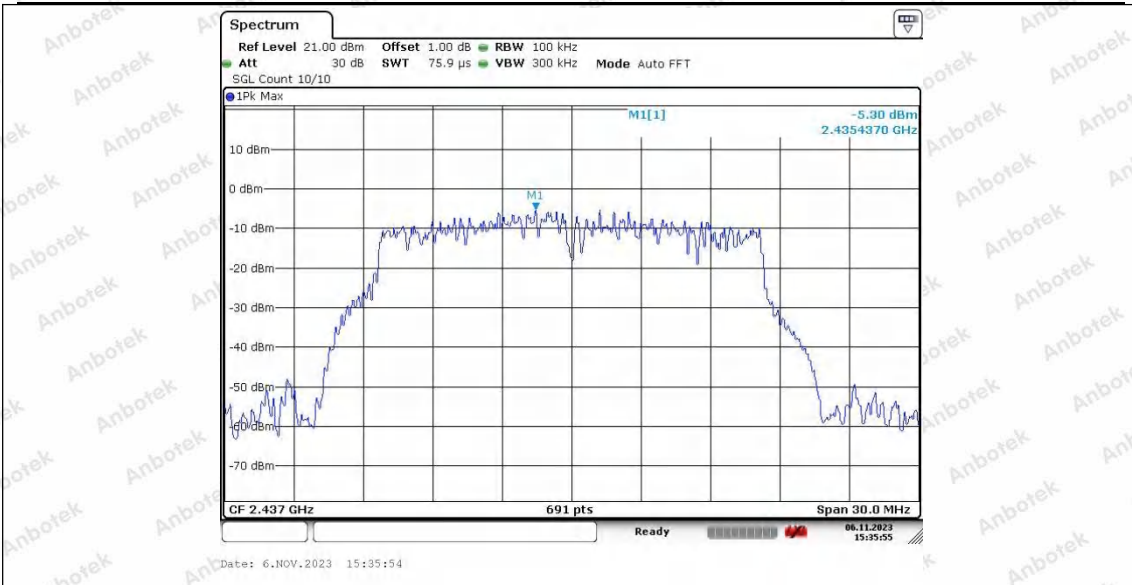

11G_Ant2_2437_30~1000