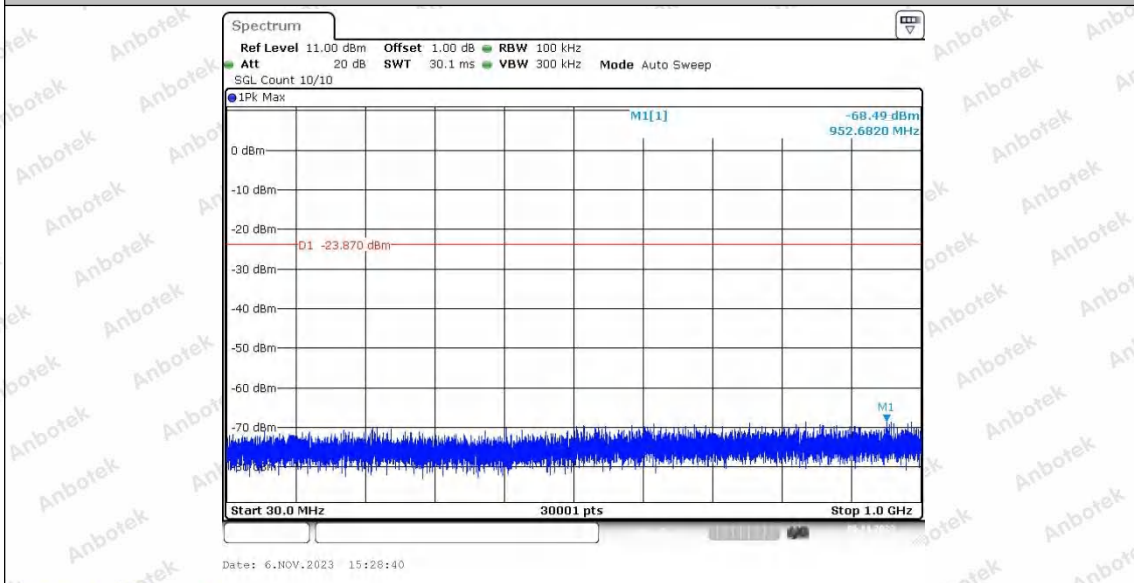

Hotline
400-003-0500
www.anbotek.com.cn

11G_Ant1_2412_0~Reference

11G_Ant1_2412_30~1000

Shenzhen Anbotek Compliance Laboratory Limited

Address: 1/F., Building D, Sogood Science and Technology Park, Sanwei Community, Hangcheng Street, Bao'an District, Shenzhen, Guangdong, China.
Tel: (86) 0755-26066440 Fax: (86) 0755-26014772 Email: service@anbotek.com