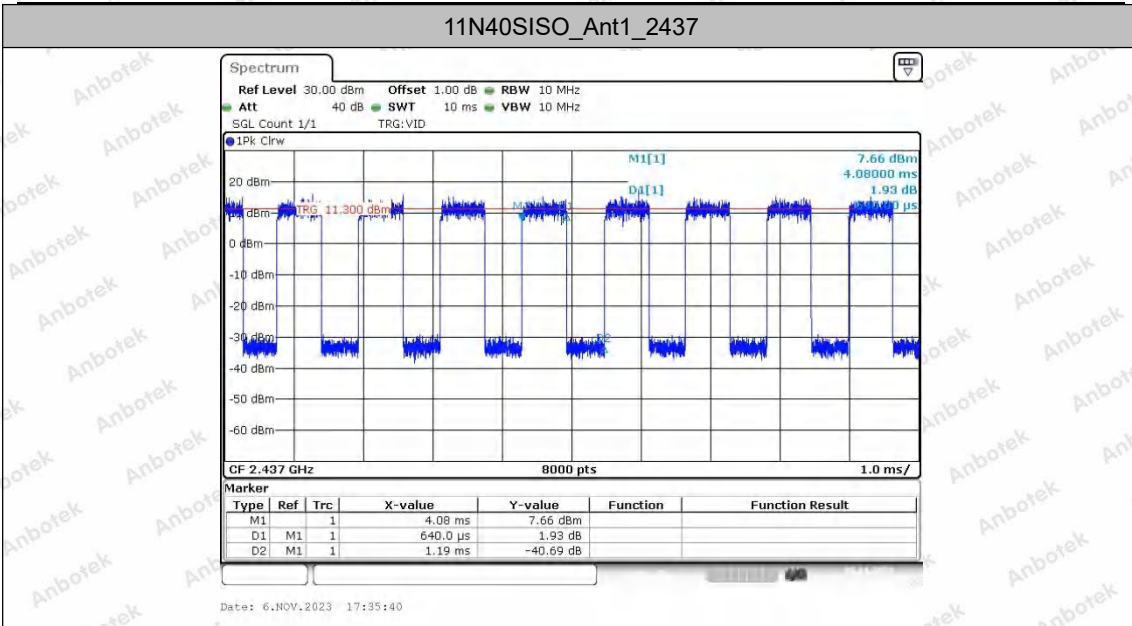

11N40SISO_Ant1_2452

Shenzhen Anbotek Compliance Laboratory Limited

Address: 1/F., Building D, Sogood Science and Technology Park, Sanwei Community, Hangcheng Street, Bao'an District, Shenzhen, Guangdong, China.
Tel: (86) 0755-26066440 Fax: (86) 0755-26014772 Email: service@anbotek.com

Hotline
400-003-0500
www.anbotek.com.cn