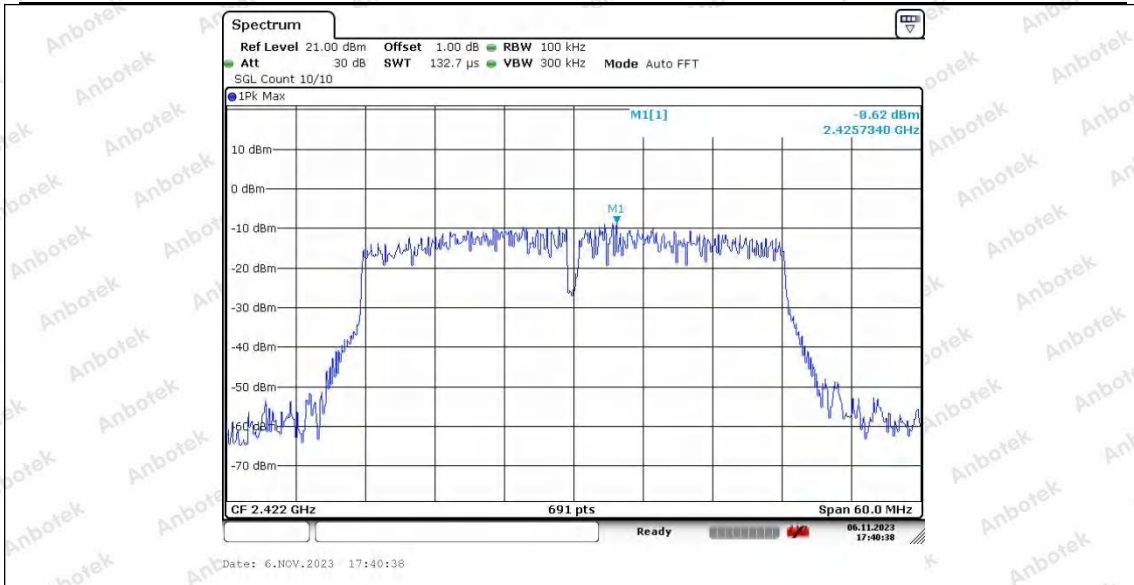

11N40SISO_Ant2_2422_30~1000