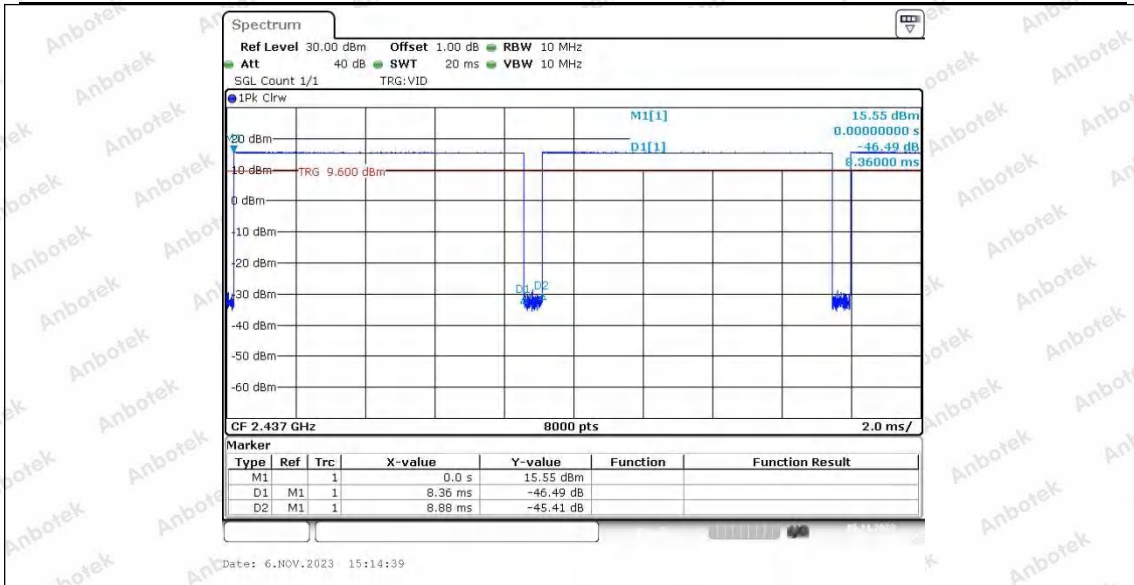

Shenzhen Anbotek Compliance Laboratory Limited

Address: 1/F., Building D, Sogood Science and Technology Park, Sanwei Community, Hangcheng Street, Bao'an District, Shenzhen, Guangdong, China.
Tel: (86) 0755-26066440 Fax: (86) 0755-26014772 Email: service@anbotek.com

Hotline 400-003-0500
www.anbotek.com.cn