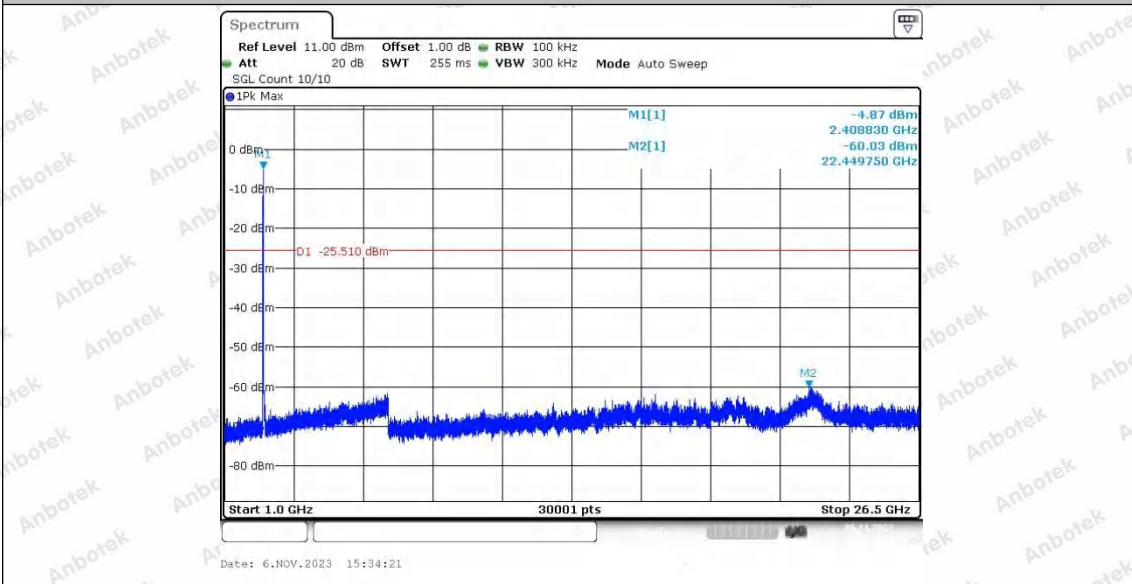

11G_Ant1_2437_0~Reference