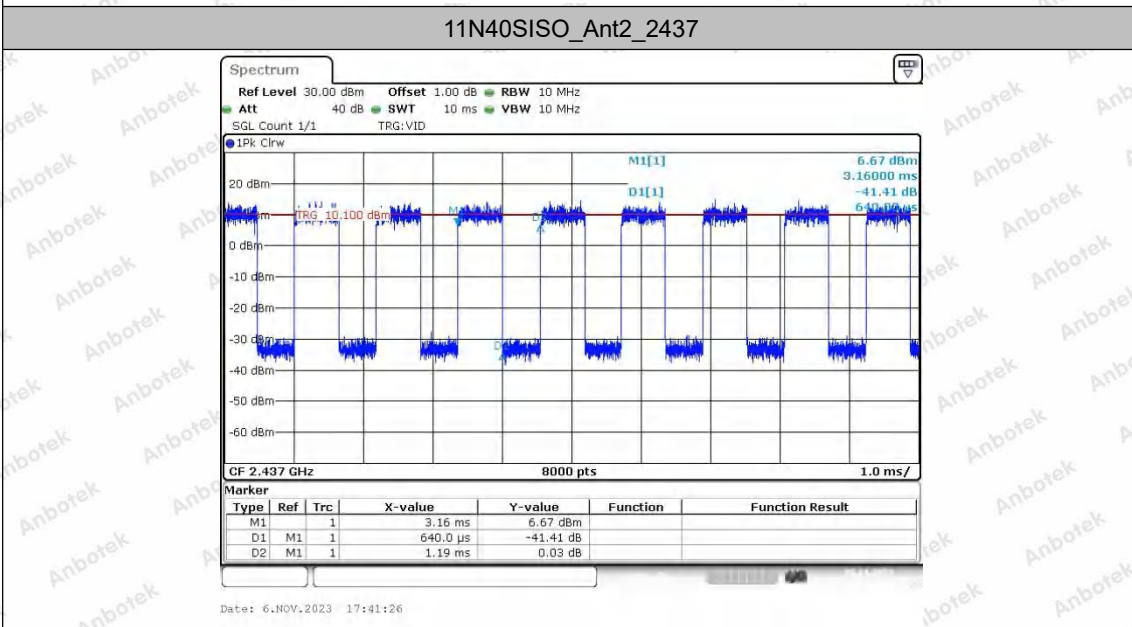

11N40SISO_Ant1_2452

Shenzhen Anbotek Compliance Laboratory Limited

Address: 1/F., Building D, Sogood Science and Technology Park, Sanwei Community, Hangcheng Street, Bao'an District, Shenzhen, Guangdong, China.
Tel: (86) 0755-26066440 Fax: (86) 0755-26014772 Email: service@anbotek.com

Hotline
400-003-0500
www.anbotek.com.cn