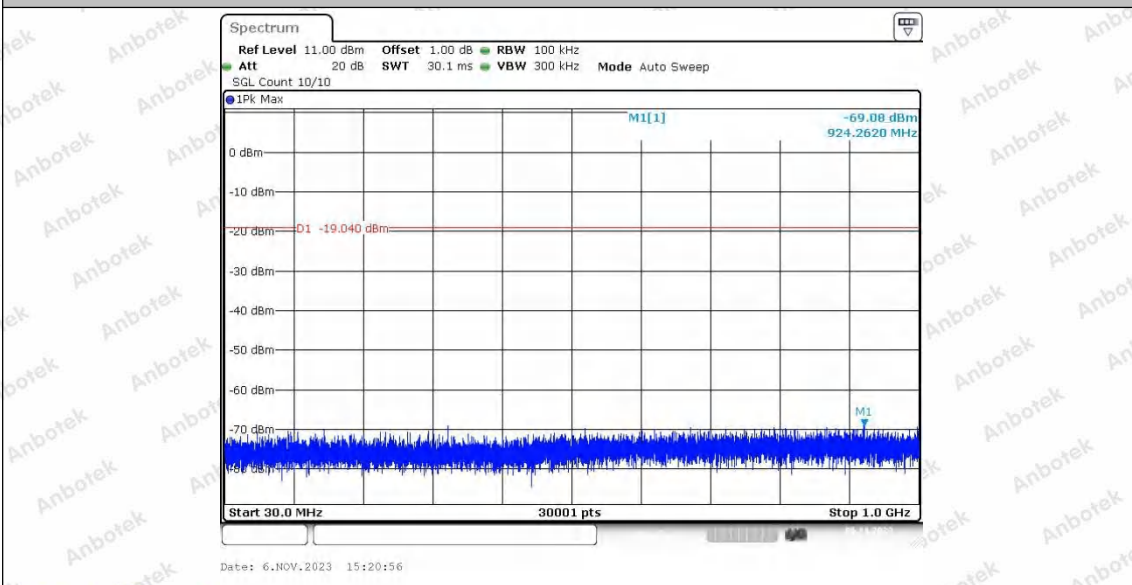

11B_Ant2_2412_0~Reference

11B_Ant2_2412_30~1000

Shenzhen Anbotek Compliance Laboratory Limited

Address: 1/F., Building D, Sogood Science and Technology Park, Sanwei Community, Hangcheng Street, Bao'an District, Shenzhen, Guangdong, China.
Tel: (86) 0755-26066440 Fax: (86) 0755-26014772 Email: service@anbotek.com