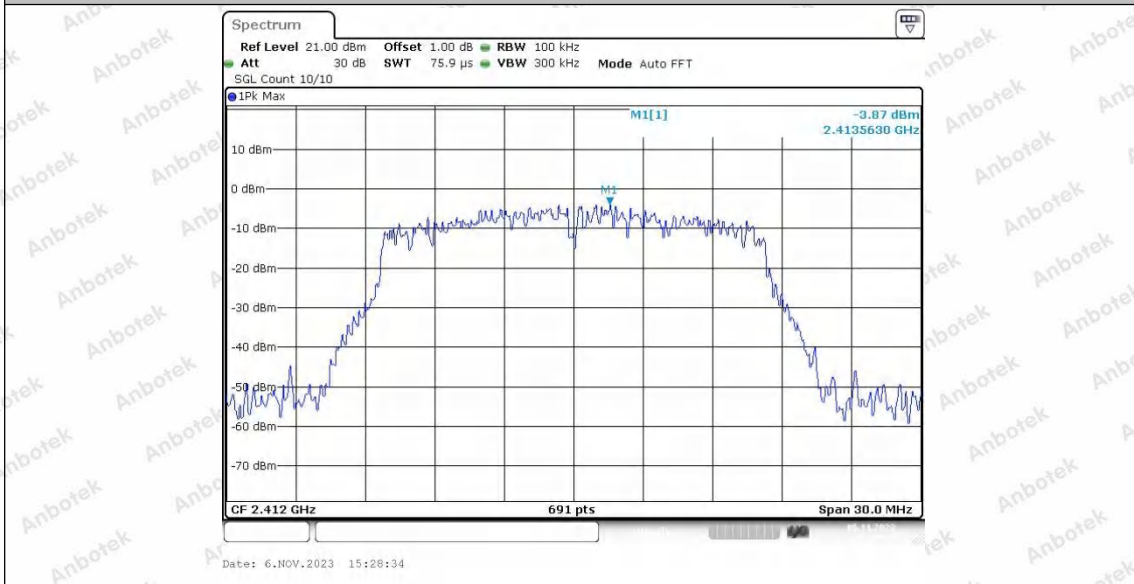

11G_Ant1_2412_30~1000