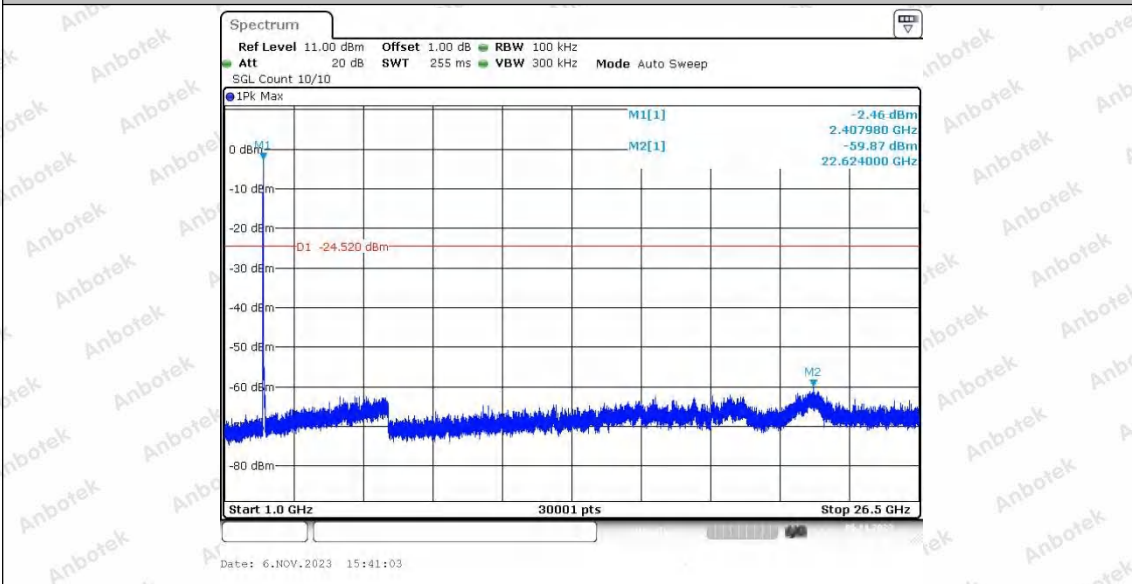

11N20SISO_Ant2_2412_0~Reference