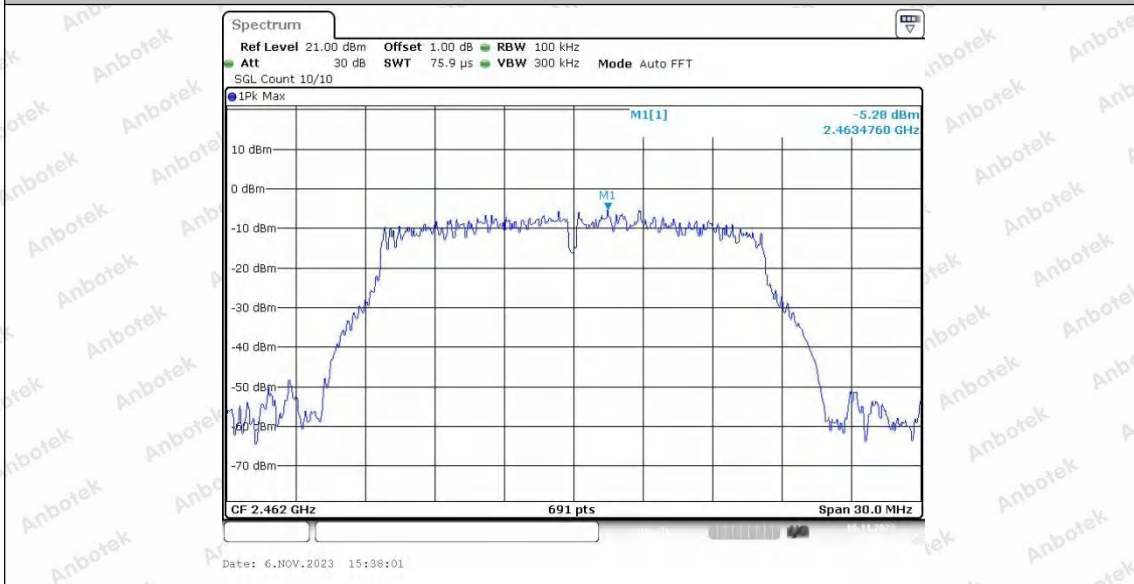

11G_Ant2_2462_30~1000