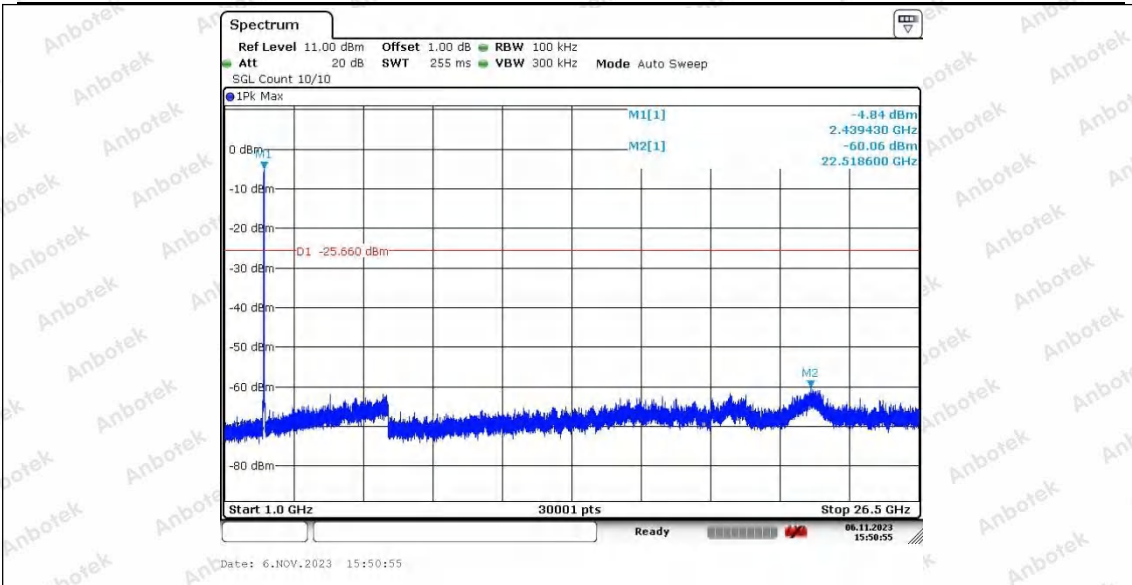

Shenzhen Anbotek Compliance Laboratory Limited

Address: 1/F., Building D, Sogood Science and Technology Park, Sanwei Community, Hangcheng Street, Bao'an District, Shenzhen, Guangdong, China.
Tel: (86) 0755-26066440 Fax: (86) 0755-26014772 Email: service@anbotek.com

Hotline 400-003-0500
www.anbotek.com.cn