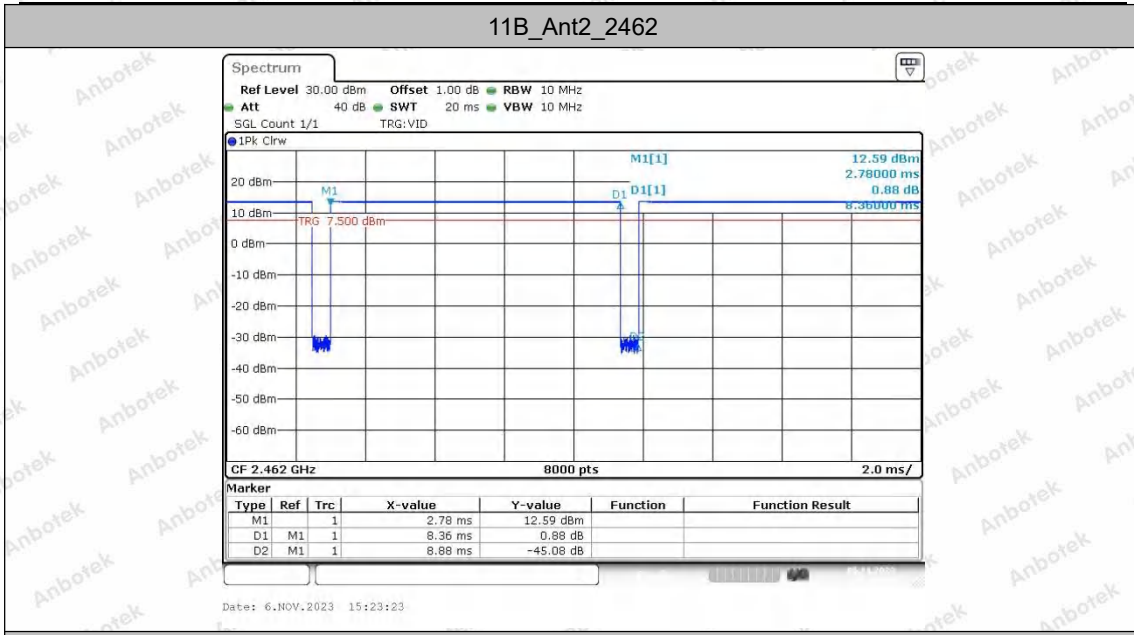

11G_Ant2_2412

Shenzhen Anbotek Compliance Laboratory Limited

Address: 1/F., Building D, Sogood Science and Technology Park, Sanwei Community, Hangcheng Street, Bao'an District, Shenzhen, Guangdong, China.
Tel: (86) 0755-26066440 Fax: (86) 0755-26014772 Email: service@anbotek.com

Hotline 400-003-0500
www.anbotek.com.cn