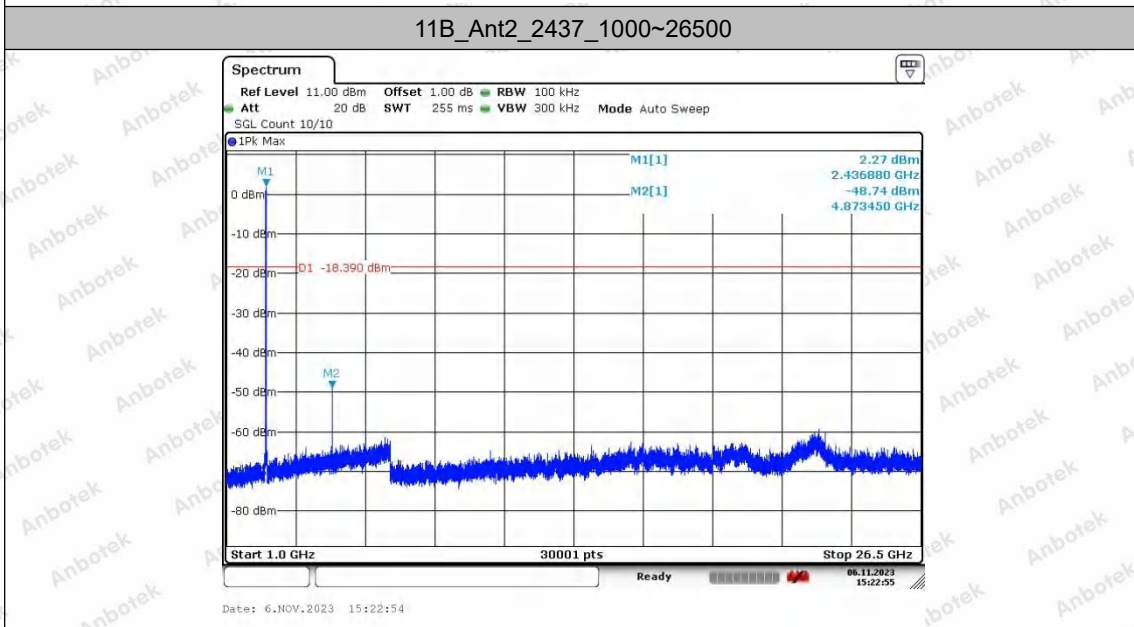

11B_Ant1_2462_0~Reference

Shenzhen Anbotek Compliance Laboratory Limited

Address: 1/F., Building D, Sogood Science and Technology Park, Sanwei Community, Hangcheng Street, Bao'an District, Shenzhen, Guangdong, China.
Tel: (86) 0755-26066440 Fax: (86) 0755-26014772 Email: service@anbotek.com

Hotline
400-003-0500
www.anbotek.com.cn