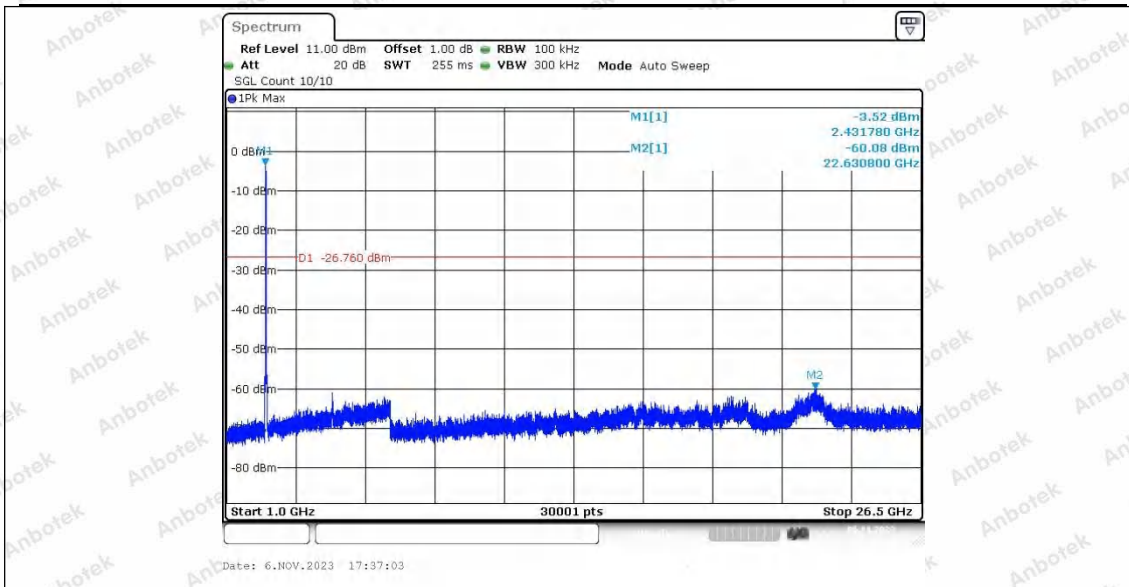

11N40SISO_Ant2_2437_0~Reference