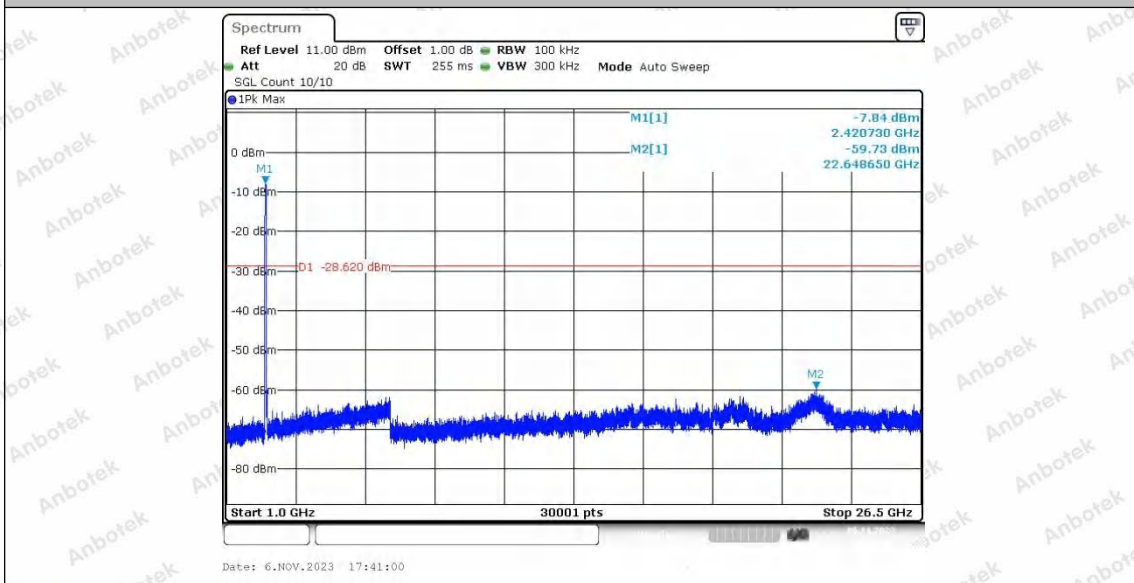

Hotline
400-003-0500
www.anbotek.com.cn

11N40SISO_Ant2_2422_30~1000

11N40SISO_Ant2_2422_1000~26500

Shenzhen Anbotek Compliance Laboratory Limited

Address: 1/F., Building D, Sogood Science and Technology Park, Sanwei Community, Hangcheng Street, Bao'an District, Shenzhen, Guangdong, China.
Tel: (86) 0755-26066440 Fax: (86) 0755-26014772 Email: service@anbotek.com