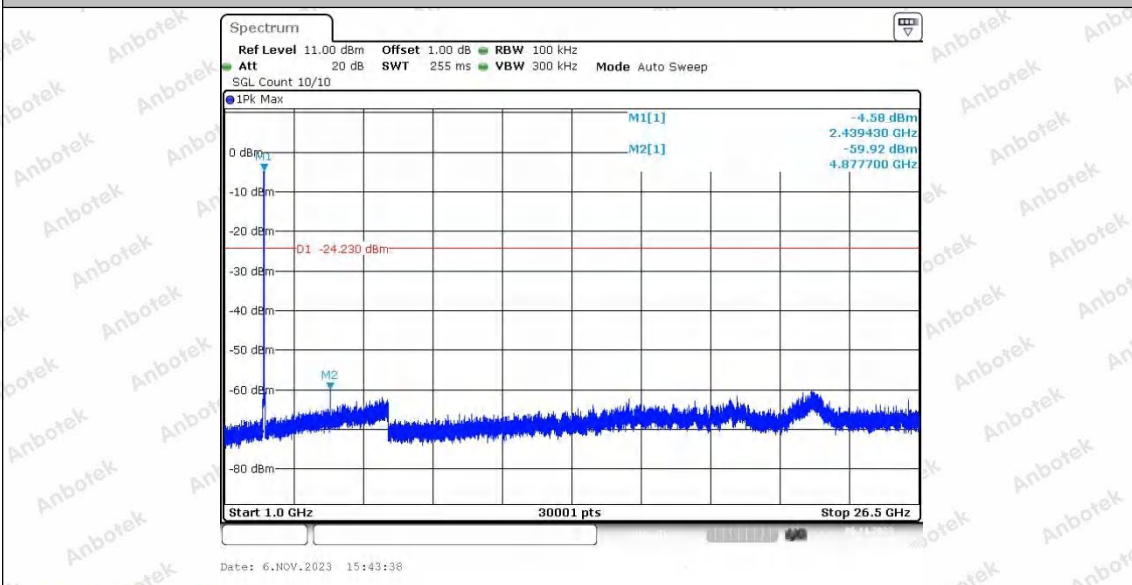

Hotline
400-003-0500
www.anbotek.com.cn

11N20SISO_Ant1_2437_30~1000

11N20SISO_Ant1_2437_1000~26500

Shenzhen Anbotek Compliance Laboratory Limited

Address: 1/F., Building D, Sogood Science and Technology Park, Sanwei Community, Hangcheng Street, Bao'an District, Shenzhen, Guangdong, China.
Tel: (86) 0755-26066440 Fax: (86) 0755-26014772 Email: service@anbotek.com