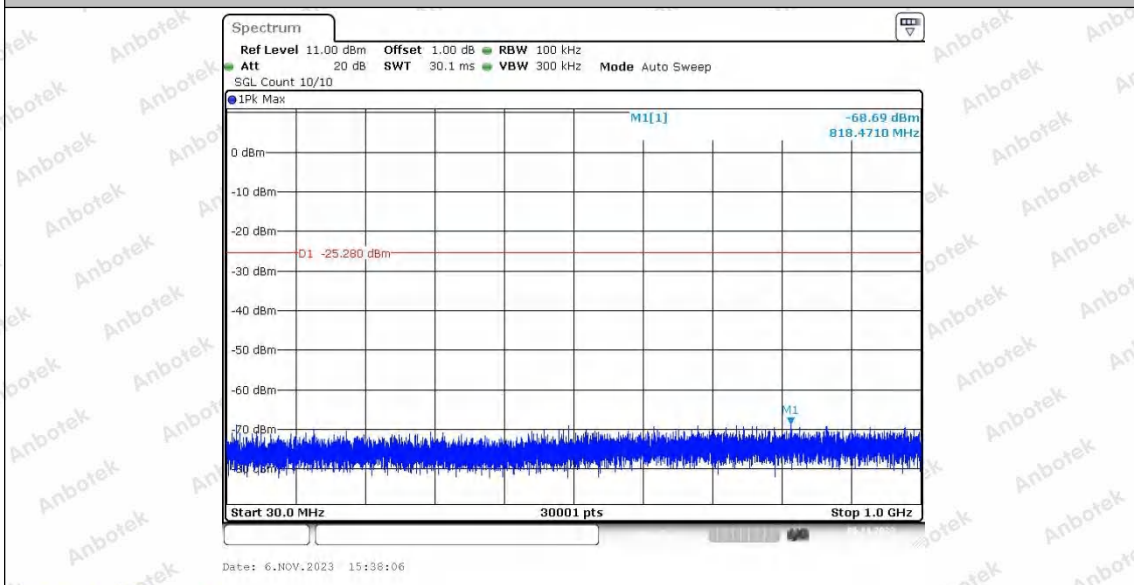

Hotline
400-003-0500
www.anbotek.com.cn

11G_Ant2_2462_0~Reference

11G_Ant2_2462_30~1000

Shenzhen Anbotek Compliance Laboratory Limited

Address: 1/F., Building D, Sogood Science and Technology Park, Sanwei Community, Hangcheng Street, Bao'an District, Shenzhen, Guangdong, China.
Tel: (86) 0755-26066440 Fax: (86) 0755-26014772 Email: service@anbotek.com