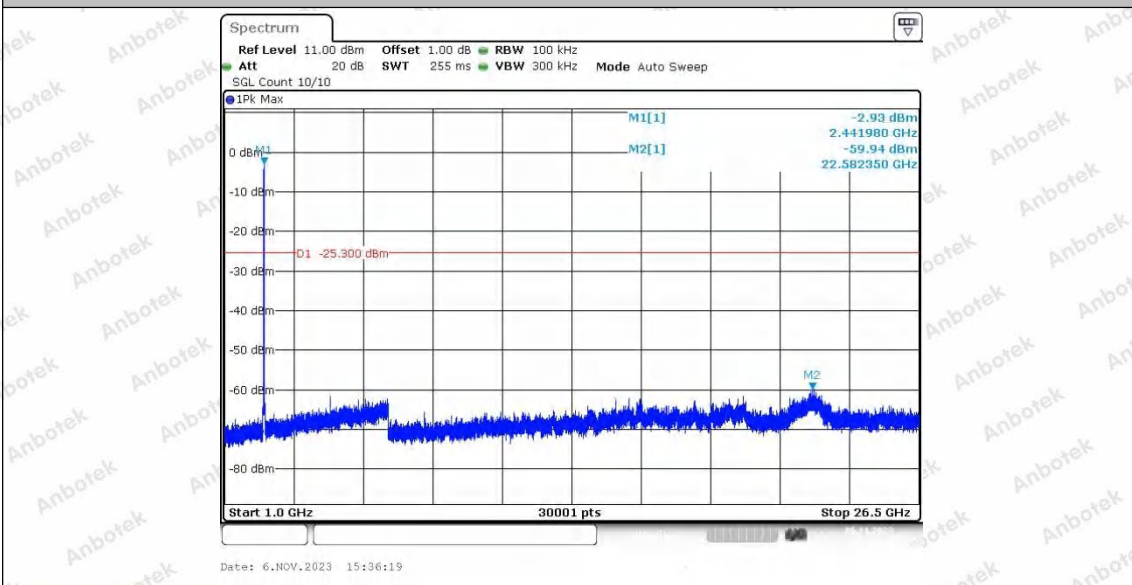

Hotline
400-003-0500
www.anbotek.com.cn

11G_Ant2_2437_30~1000

11G_Ant2_2437_1000~26500

Shenzhen Anbotek Compliance Laboratory Limited

Address: 1/F., Building D, Sogood Science and Technology Park, Sanwei Community, Hangcheng Street, Bao'an District, Shenzhen, Guangdong, China.
Tel: (86) 0755-26066440 Fax: (86) 0755-26014772 Email: service@anbotek.com