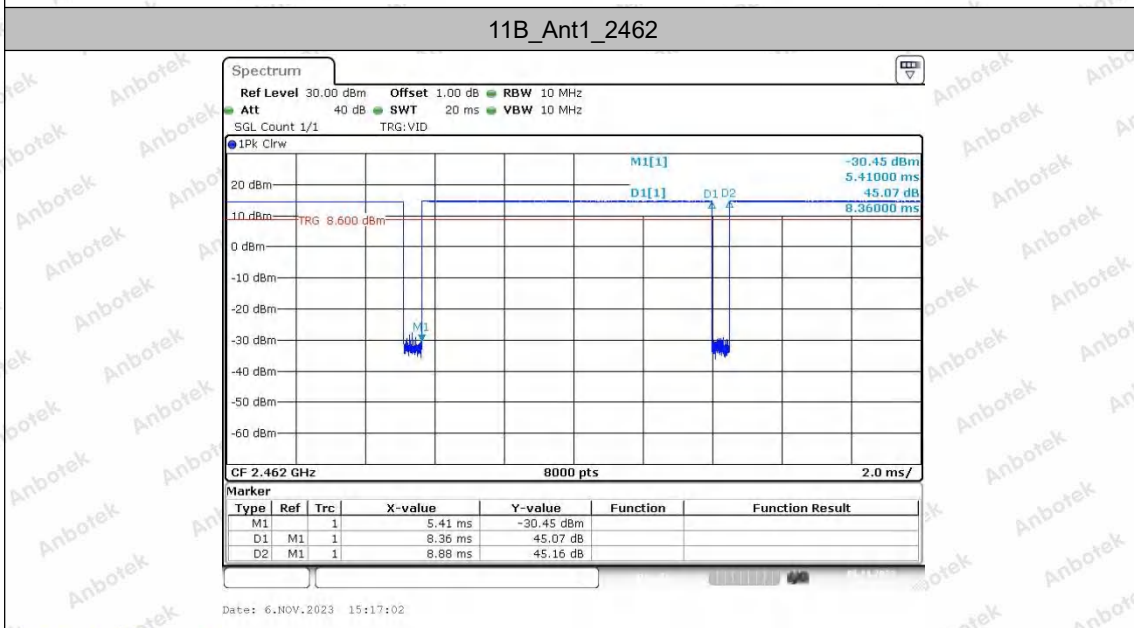

Shenzhen Anbotek Compliance Laboratory Limited

Address: 1/F., Building D, Sogood Science and Technology Park, Sanwei Community, Hangcheng Street, Bao'an District, Shenzhen, Guangdong, China.
Tel: (86) 0755-26066440 Fax: (86) 0755-26014772 Email: service@anbotek.com

Hotline 400-003-0500
www.anbotek.com.cn