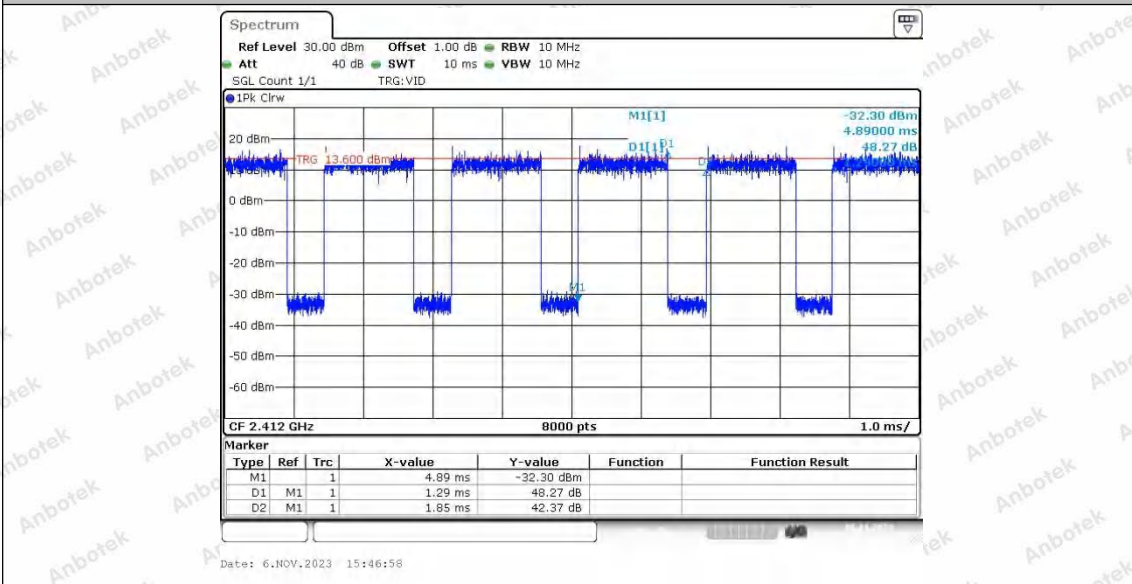

11N20SISO_Ant1_2437