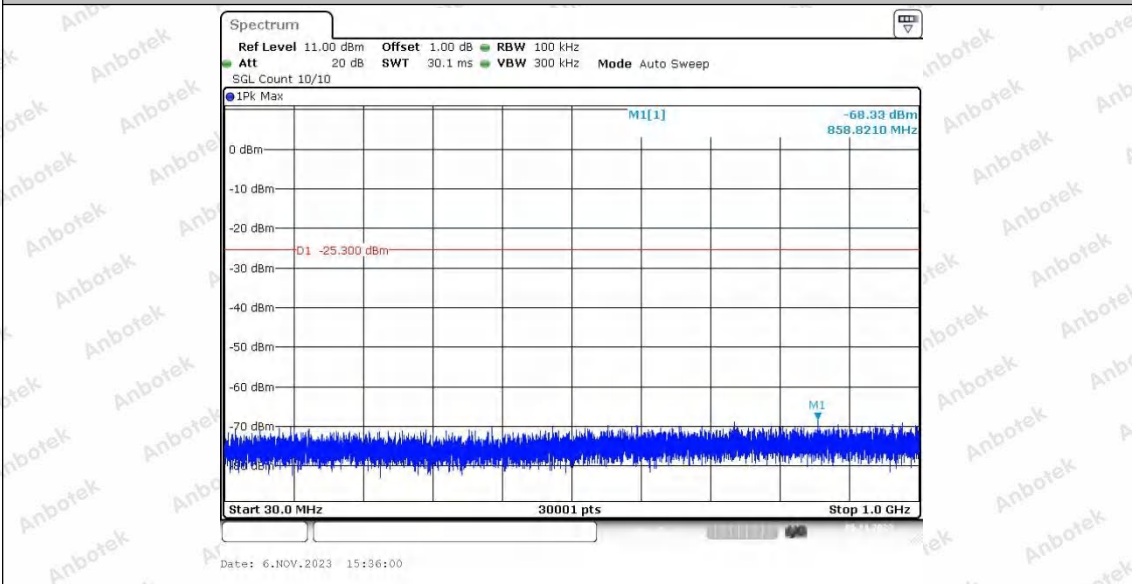

11G_Ant2_2437_1000~26500