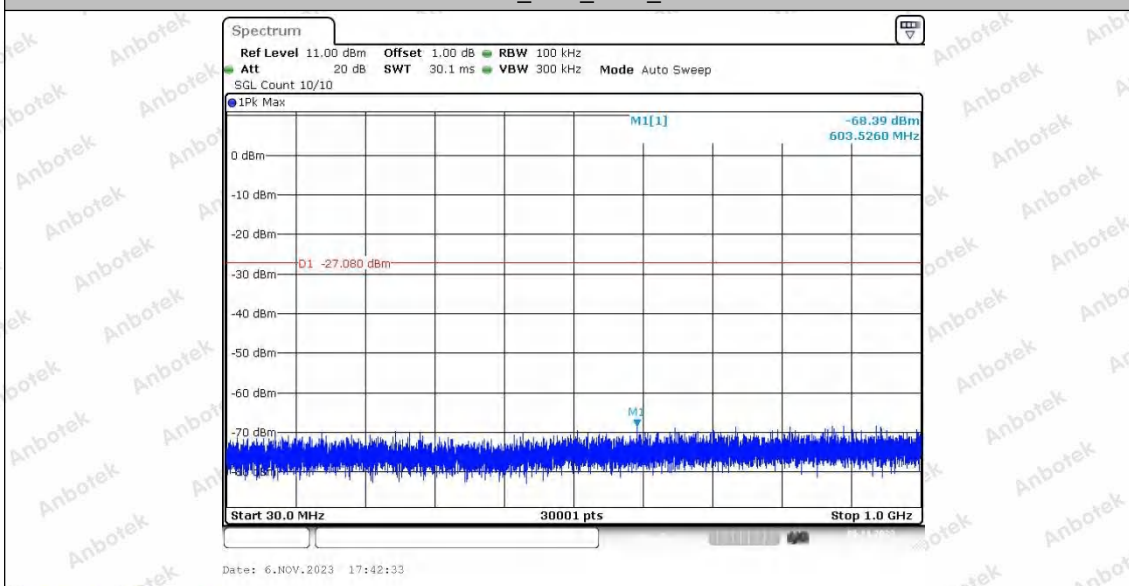

Hotline
400-003-0500
www.anbotek.com.cn

11N40SISO_Ant2_2437_0~Reference

11N40SISO_Ant2_2437_30~1000

Shenzhen Anbotek Compliance Laboratory Limited

Address: 1/F., Building D, Sogood Science and Technology Park, Sanwei Community, Hangcheng Street, Bao'an District, Shenzhen, Guangdong, China.
Tel: (86) 0755-26066440 Fax: (86) 0755-26014772 Email: service@anbotek.com