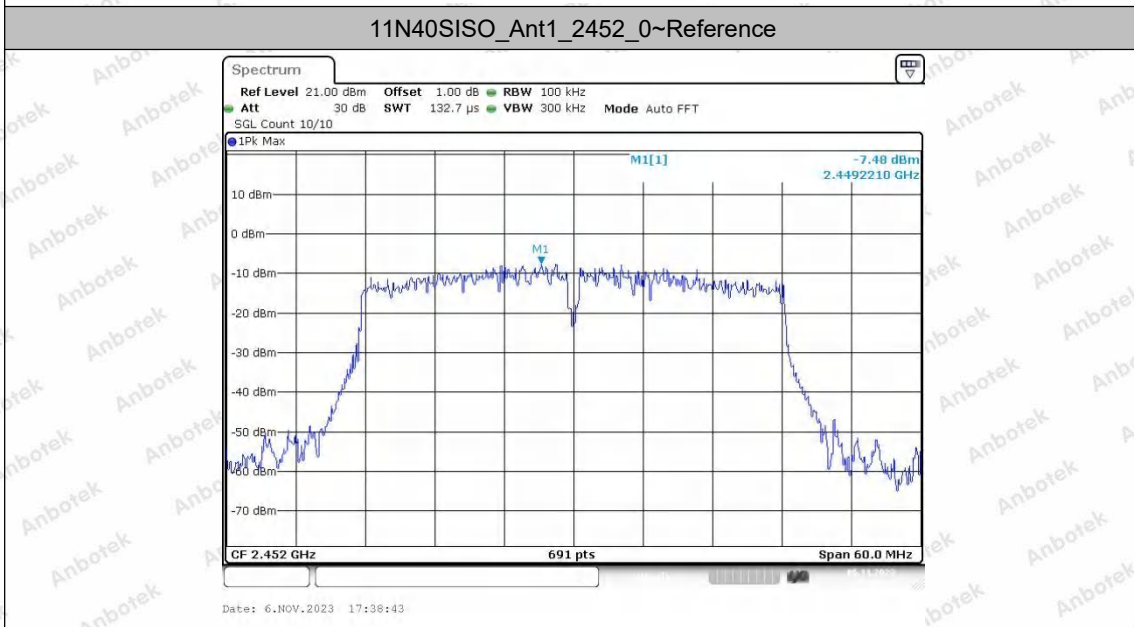

11N40SISO_Ant1_2452_30~1000

Shenzhen Anbotek Compliance Laboratory Limited

Address: 1/F., Building D, Sogood Science and Technology Park, Sanwei Community, Hangcheng Street, Bao'an District, Shenzhen, Guangdong, China.
Tel: (86) 0755-26066440 Fax: (86) 0755-26014772 Email: service@anbotek.com

Hotline
400-003-0500
www.anbotek.com.cn