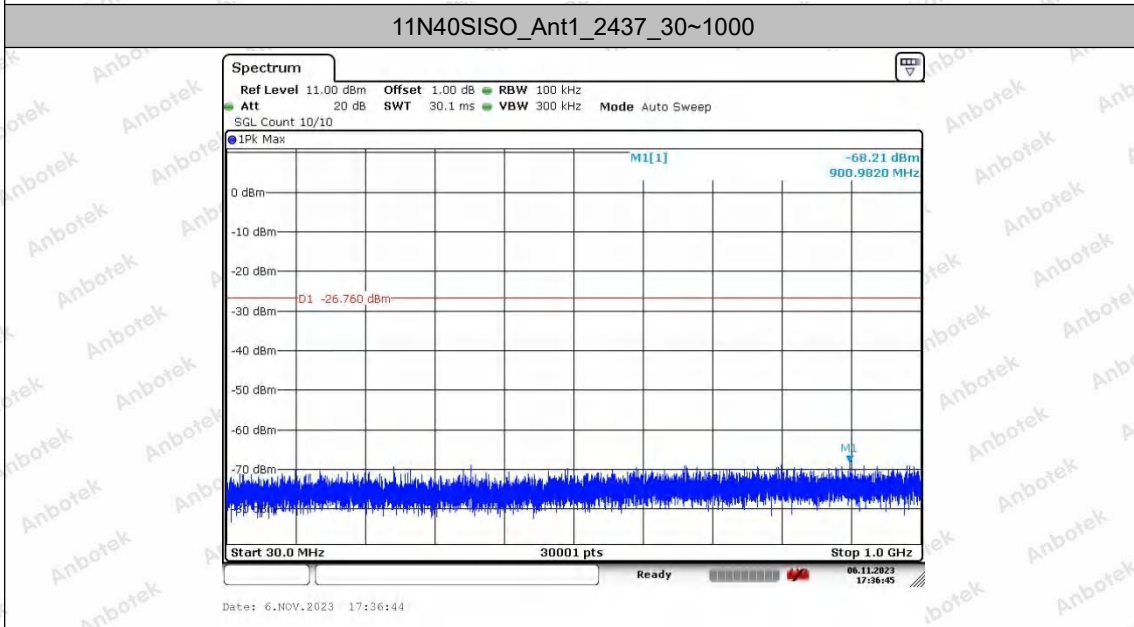

11N40SISO_Ant1_2437_1000~26500

Shenzhen Anbotek Compliance Laboratory Limited

Address: 1/F., Building D, Sogood Science and Technology Park, Sanwei Community, Hangcheng Street, Bao'an District, Shenzhen, Guangdong, China.
Tel: (86) 0755-26066440 Fax: (86) 0755-26014772 Email: service@anbotek.com

Hotline
400-003-0500
www.anbotek.com.cn