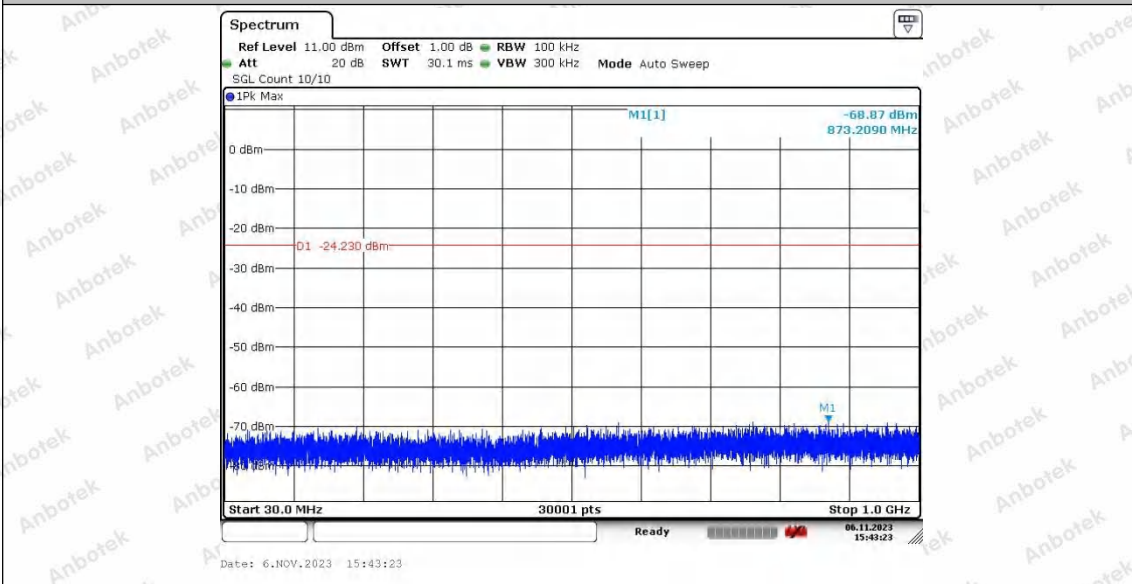

11N20SISO_Ant1_2437_1000~26500