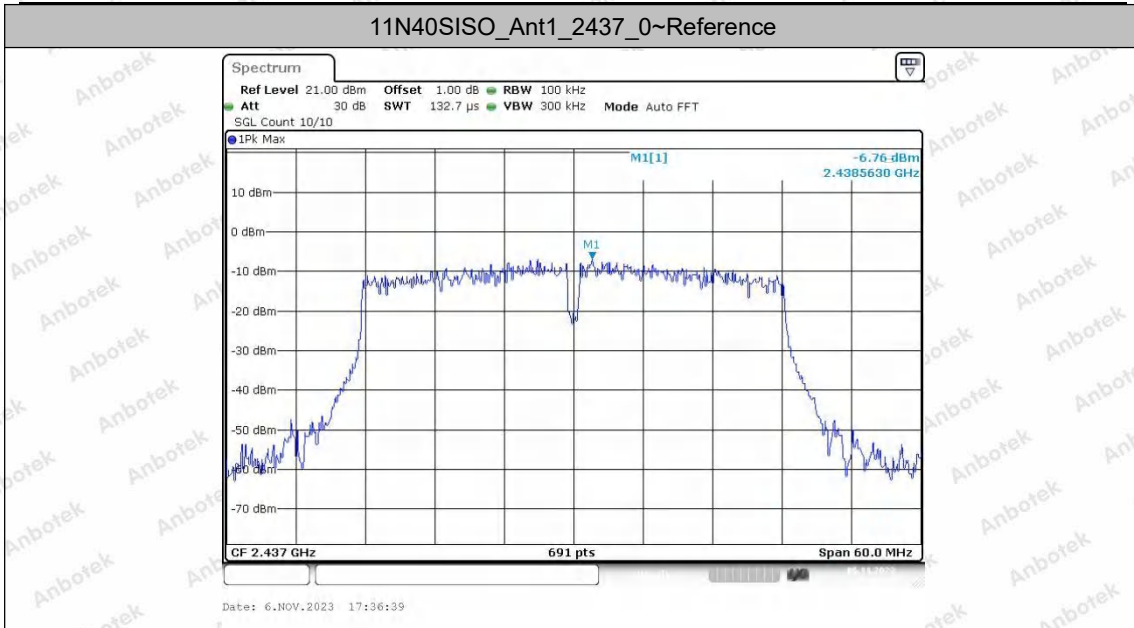

11N40SISO_Ant1_2437_1000~26500

Shenzhen Anbotek Compliance Laboratory Limited

Address: 1/F., Building D, Sogood Science and Technology Park, Sanwei Community, Hangcheng Street, Bao'an District, Shenzhen, Guangdong, China.
Tel: (86) 0755-26066440 Fax: (86) 0755-26014772 Email: service@anbotek.com

Hotline
400-003-0500
www.anbotek.com.cn