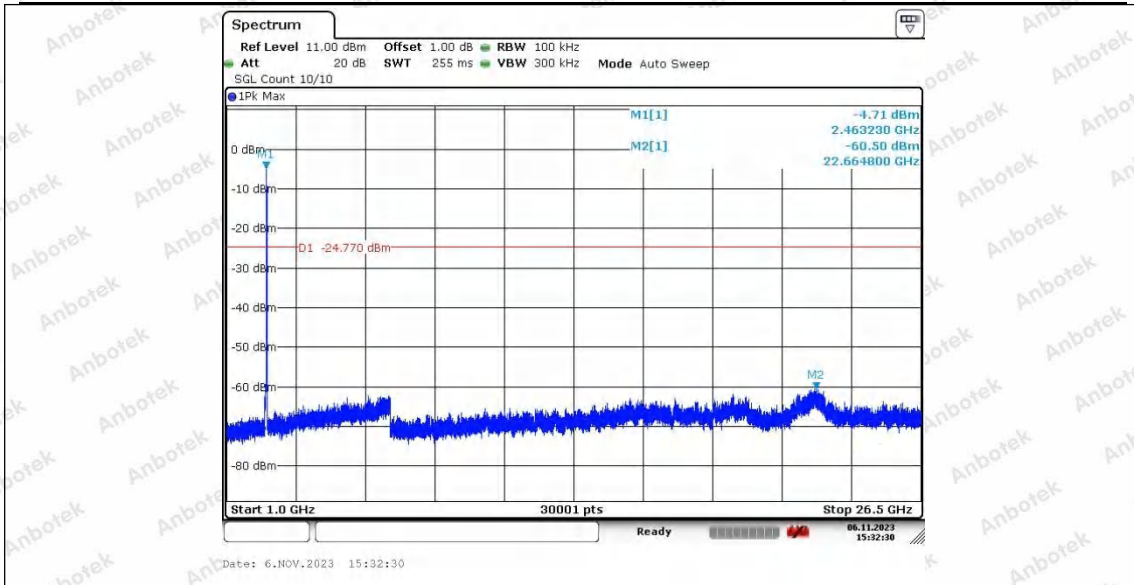

11G_Ant2_2462_0~Reference