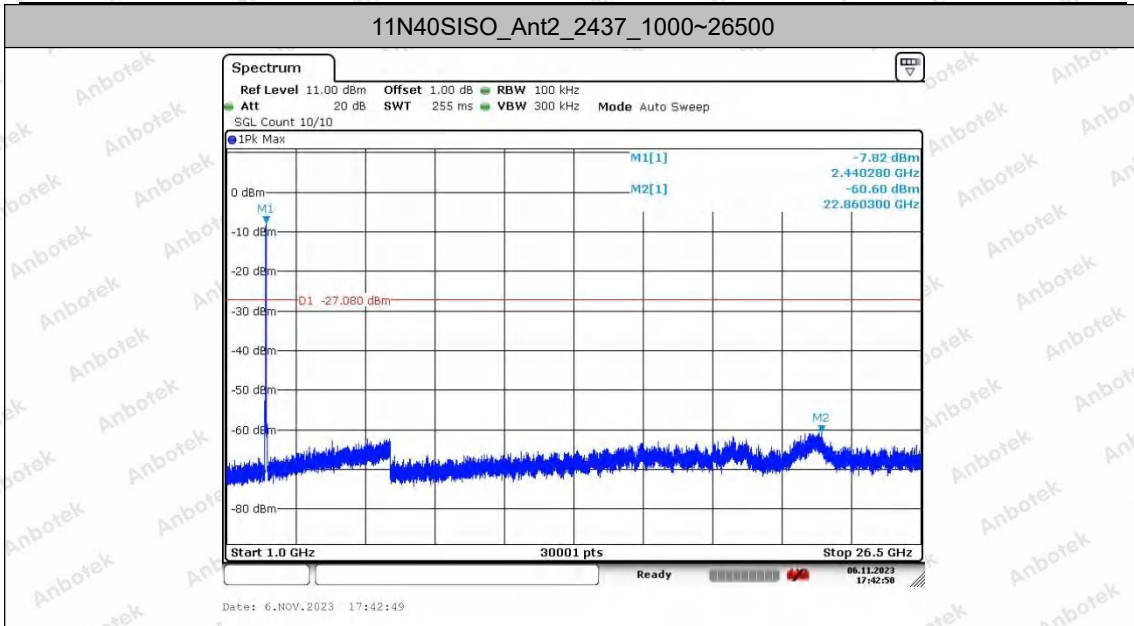

11N40SISO_Ant1_2452_30~1000

Shenzhen Anbotek Compliance Laboratory Limited

Address: 1/F., Building D, Sogood Science and Technology Park, Sanwei Community, Hangcheng Street, Bao'an District, Shenzhen, Guangdong, China.
Tel: (86) 0755-26066440 Fax: (86) 0755-26014772 Email: service@anbotek.com

Hotline
400-003-0500
www.anbotek.com.cn