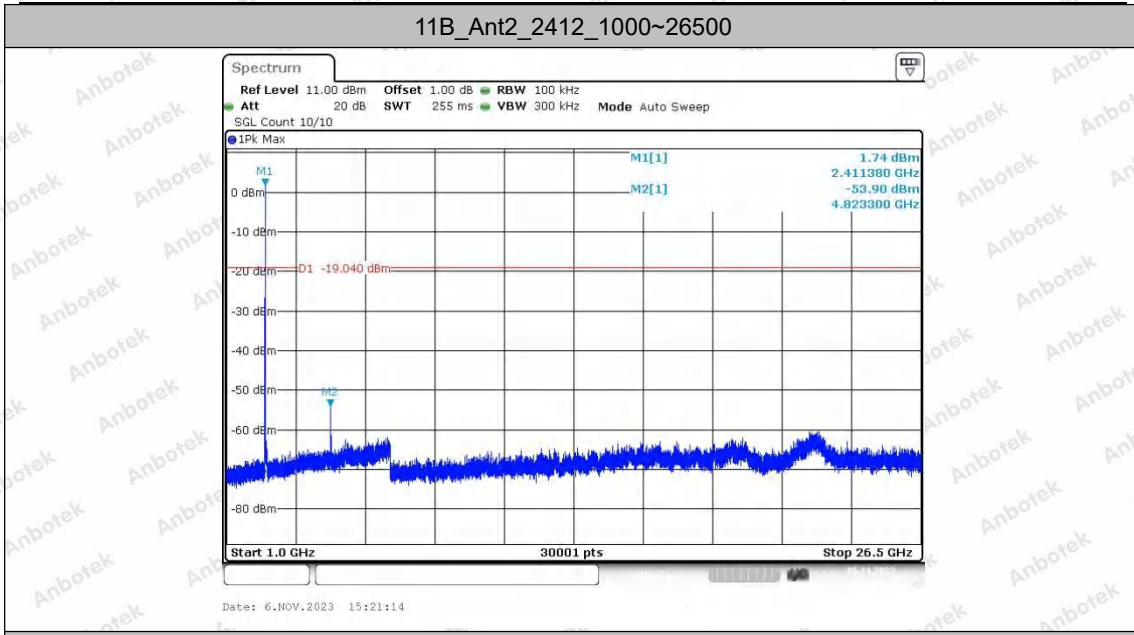

11B_Ant1_2437_30~1000