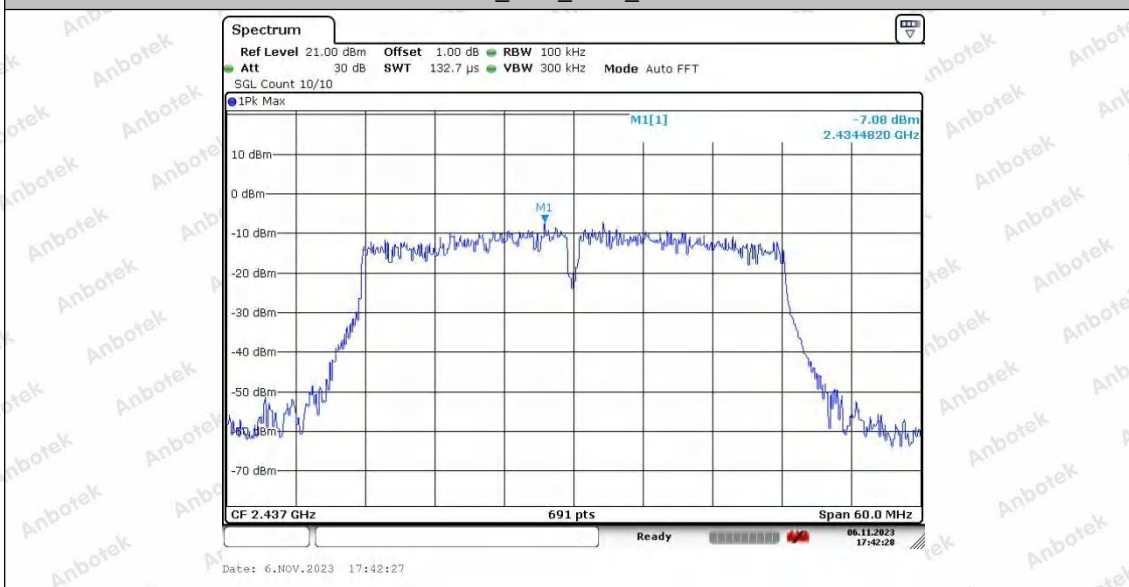

11N40SISO_Ant2_2437_30~1000