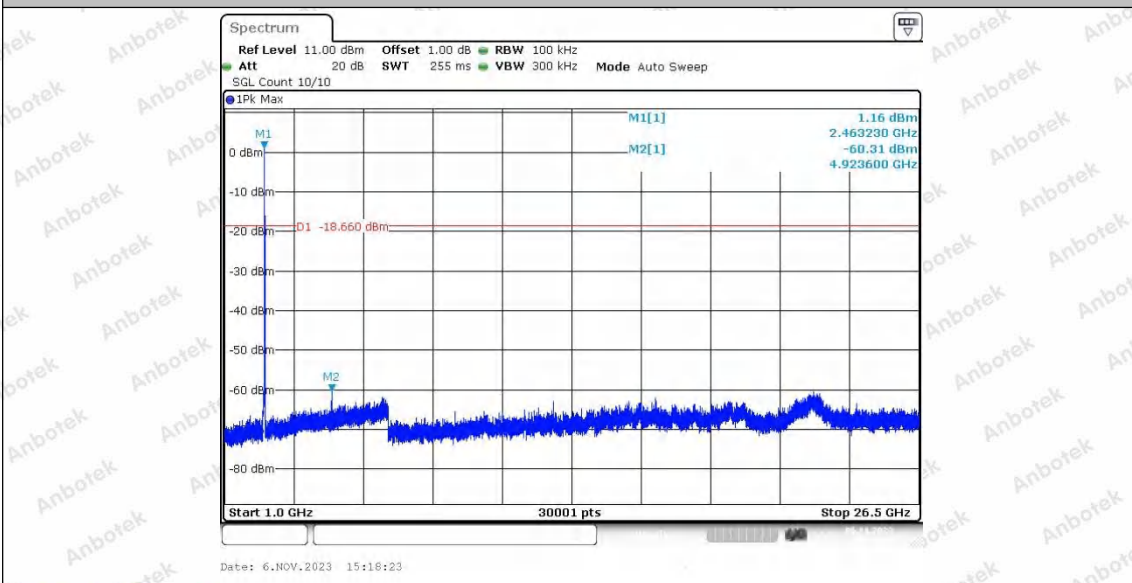

Hotline
400-003-0500
www.anbotek.com.cn

11B_Ant1_2462_30~1000

11B_Ant1_2462_1000~26500

Shenzhen Anbotek Compliance Laboratory Limited

Address: 1/F., Building D, Sogood Science and Technology Park, Sanwei Community, Hangcheng Street, Bao'an District, Shenzhen, Guangdong, China.
Tel: (86) 0755-26066440 Fax: (86) 0755-26014772 Email: service@anbotek.com