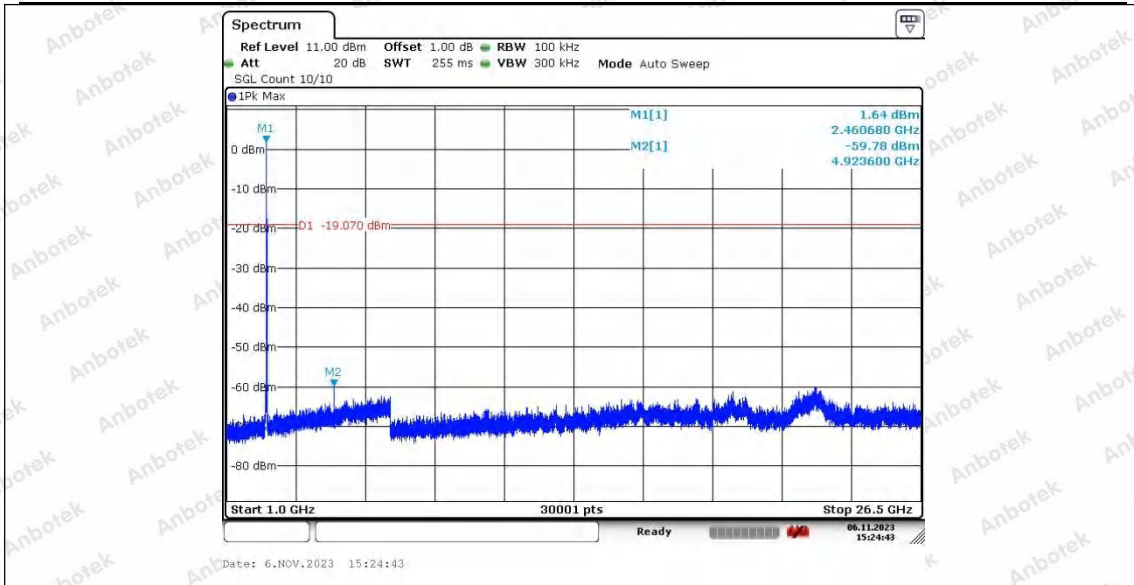

11G_Ant1_2412_0~Reference