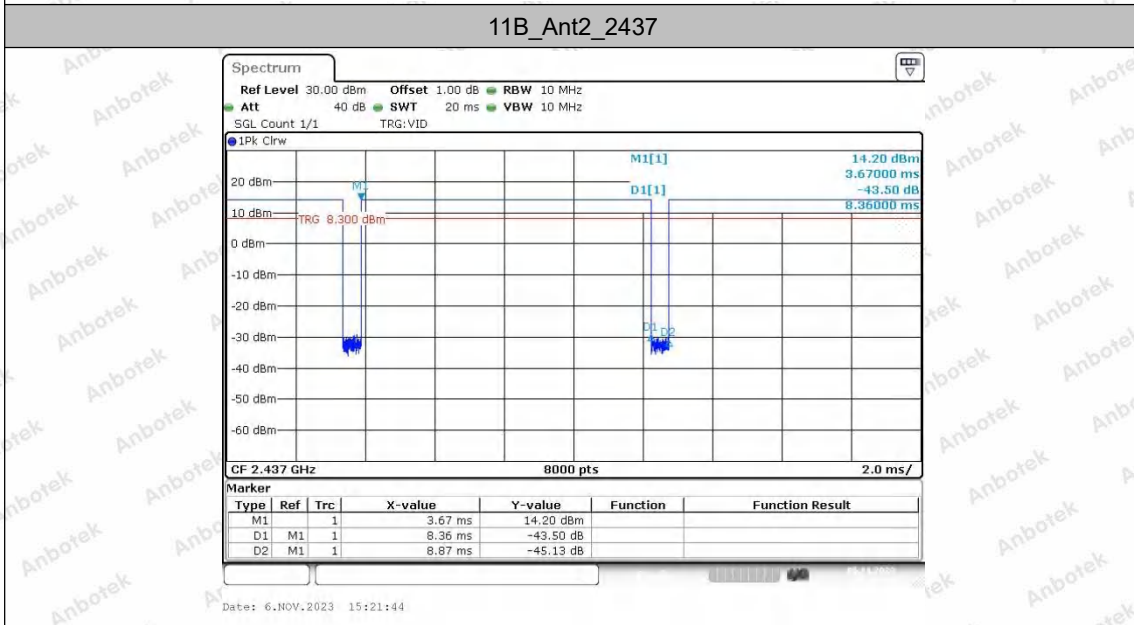

Shenzhen Anbotek Compliance Laboratory Limited

Address: 1/F., Building D, Sogood Science and Technology Park, Sanwei Community, Hangcheng Street, Bao'an District, Shenzhen, Guangdong, China.
Tel: (86) 0755-26066440 Fax: (86) 0755-26014772 Email: service@anbotek.com

Hotline 400-003-0500
www.anbotek.com.cn