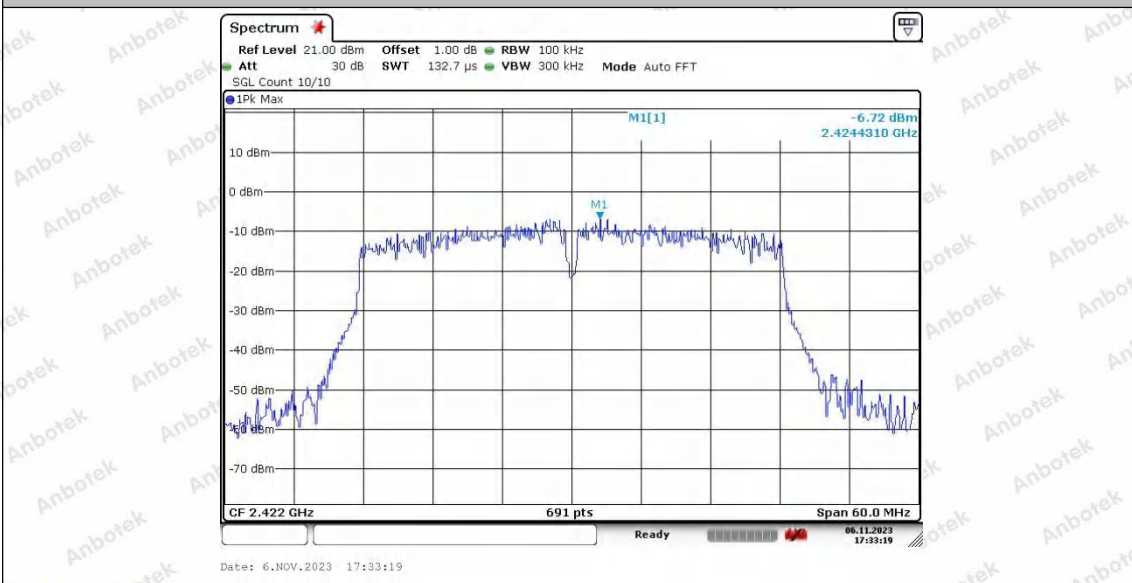

Hotline 400-003-0500
www.anbotek.com.cn

11N20SISO_Ant2_2462_1000~26500

11N40SISO_Ant1_2422_0~Reference

Shenzhen Anbotek Compliance Laboratory Limited

Address: 1/F., Building D, Sogood Science and Technology Park, Sanwei Community, Hangcheng Street, Bao'an District, Shenzhen, Guangdong, China.
Tel: (86) 0755-26066440 Fax: (86) 0755-26014772 Email: service@anbotek.com