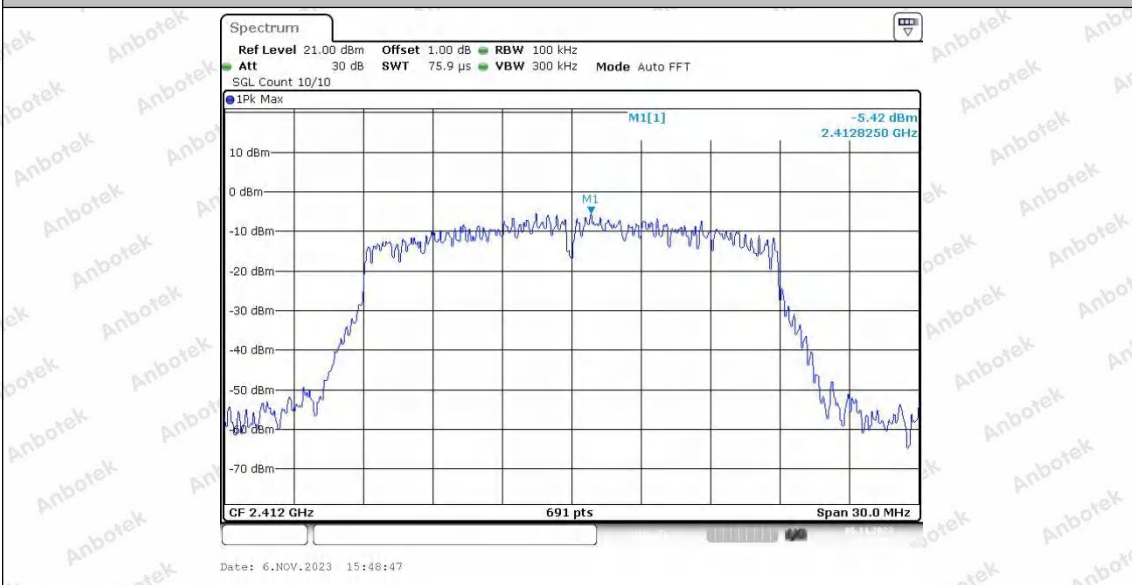

Hotline
400-003-0500
www.anbotek.com.cn

11N20SISO_Ant1_2412_1000~26500

11N20SISO_Ant2_2412_0~Reference

Shenzhen Anbotek Compliance Laboratory Limited

Address: 1/F., Building D, Sogood Science and Technology Park, Sanwei Community, Hangcheng Street, Bao'an District, Shenzhen, Guangdong, China.
Tel: (86) 0755-26066440 Fax: (86) 0755-26014772 Email: service@anbotek.com