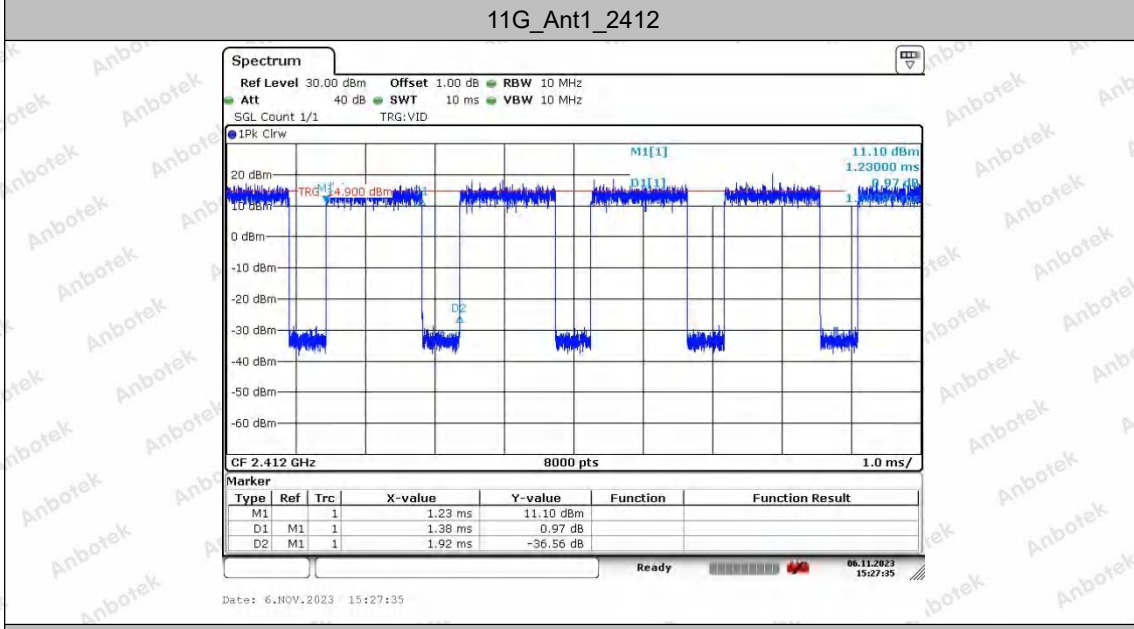

11G_Ant2_2412

Shenzhen Anbotek Compliance Laboratory Limited

Address: 1/F., Building D, Sogood Science and Technology Park, Sanwei Community, Hangcheng Street, Bao'an District, Shenzhen, Guangdong, China.
Tel: (86) 0755-26066440 Fax: (86) 0755-26014772 Email: service@anbotek.com

Hotline 400-003-0500
www.anbotek.com.cn