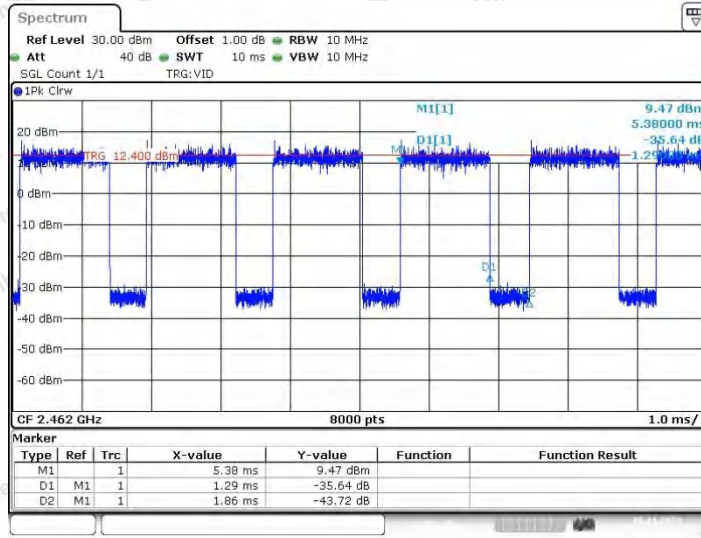

Date: 6.NOV.2023 15:51:24