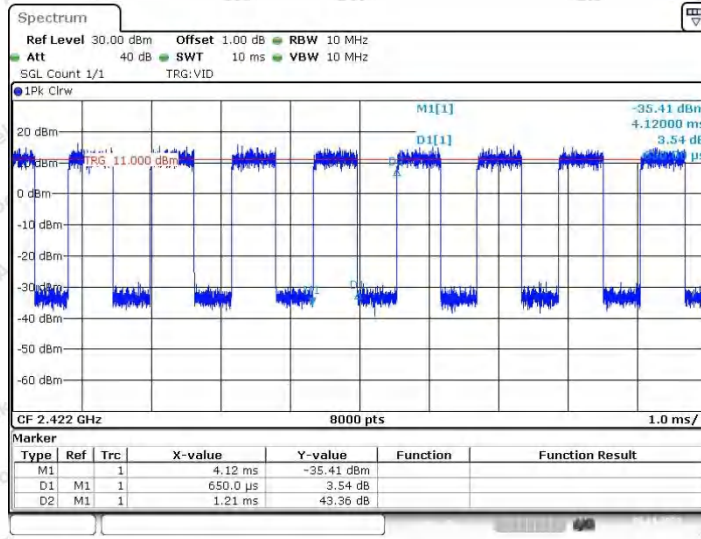

Hotline 400-003-0500
 www.anbotek.com.cn

Date: 6.NOV.2023 15:51:24

11N40SISO_Ant1_2422

Date: 6.NOV.2023 17:31:16

11N40SISO_Ant2_2422

Date: 6.NOV.2023 17:39:39

Shenzhen Anbotek Compliance Laboratory Limited

Address: 1/F., Building D, Sogood Science and Technology Park, Sanwei Community, Hangcheng Street, Bao'an District, Shenzhen, Guangdong, China.
 Tel: (86) 0755-26066440 Fax: (86) 0755-26014772 Email: service@anbotek.com