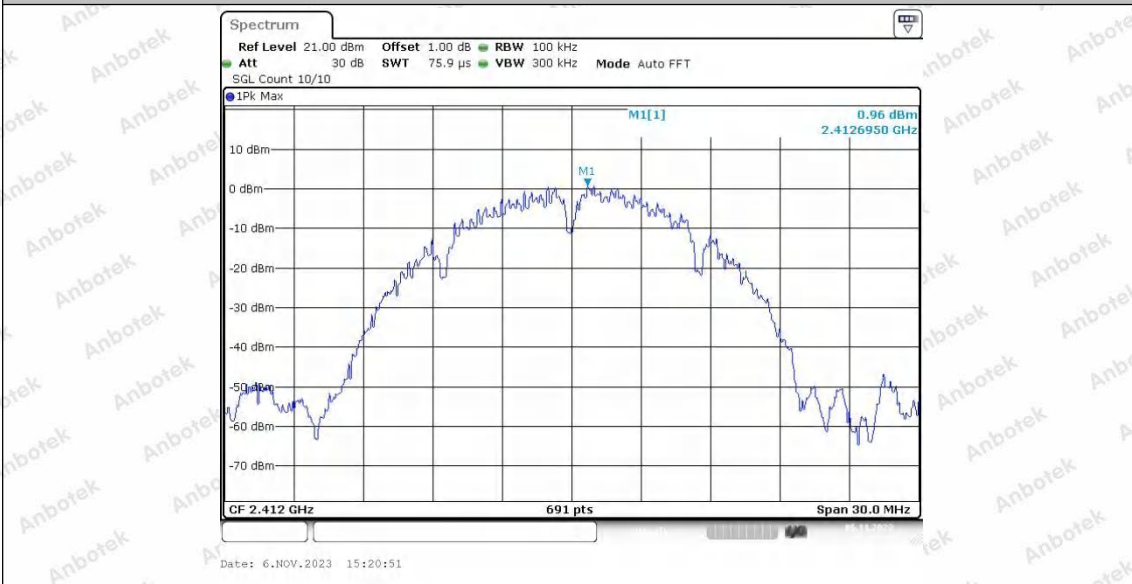

11B_Ant2_2412_0~Reference

11B_Ant2_2412_30~1000

Shenzhen Anbotek Compliance Laboratory Limited

Address: 1/F., Building D, Sogood Science and Technology Park, Sanwei Community, Hangcheng Street, Bao'an District, Shenzhen, Guangdong, China.
Tel: (86) 0755-26066440 Fax: (86) 0755-26014772 Email: service@anbotek.com