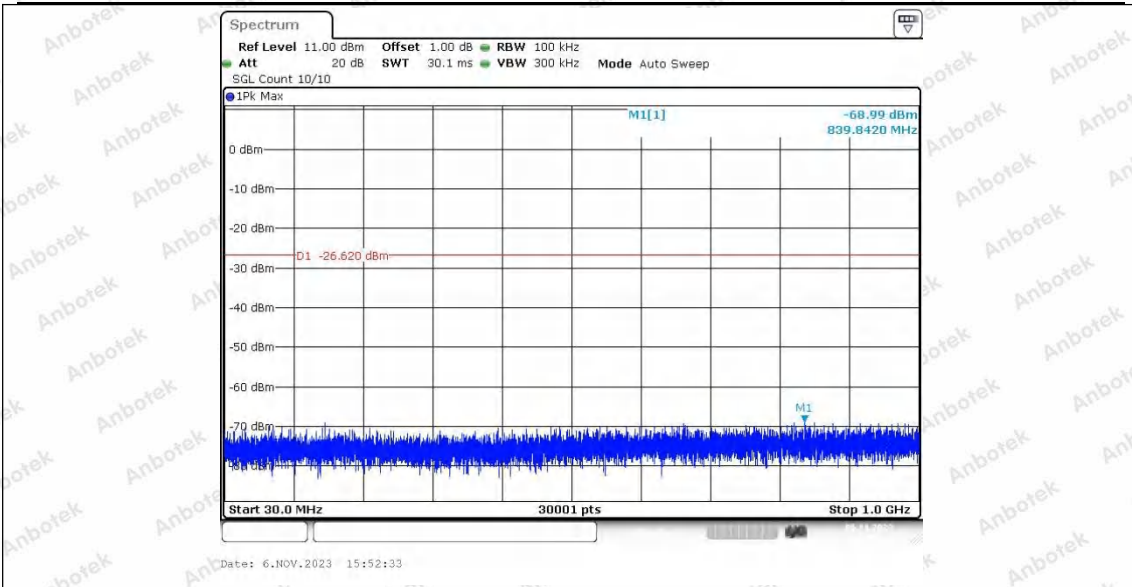

11N20SISO_Ant2_2462_1000~26500