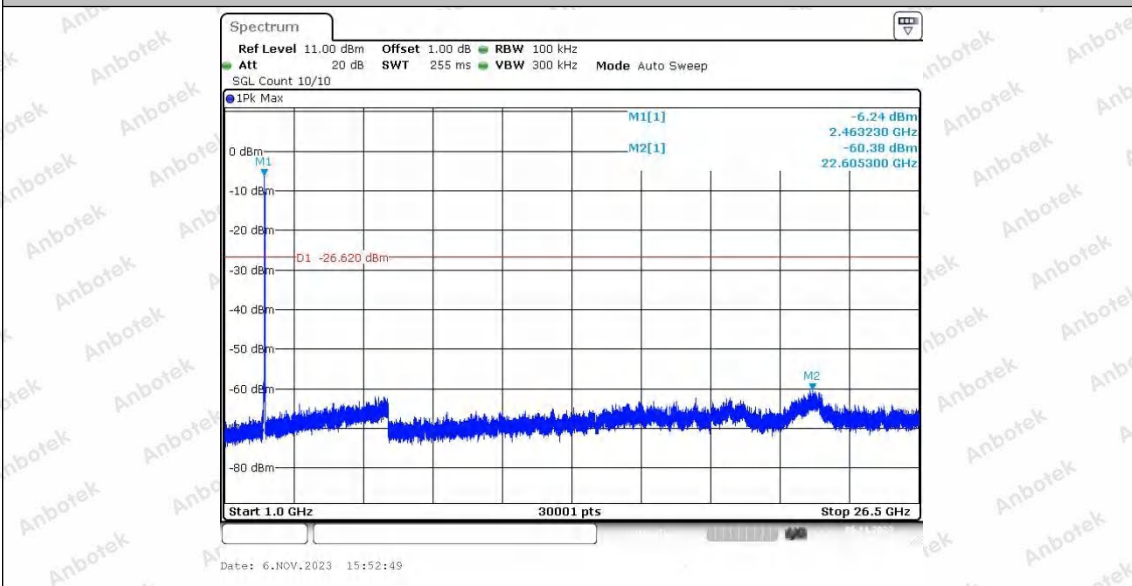

11N40SISO_Ant1_2422_0~Reference