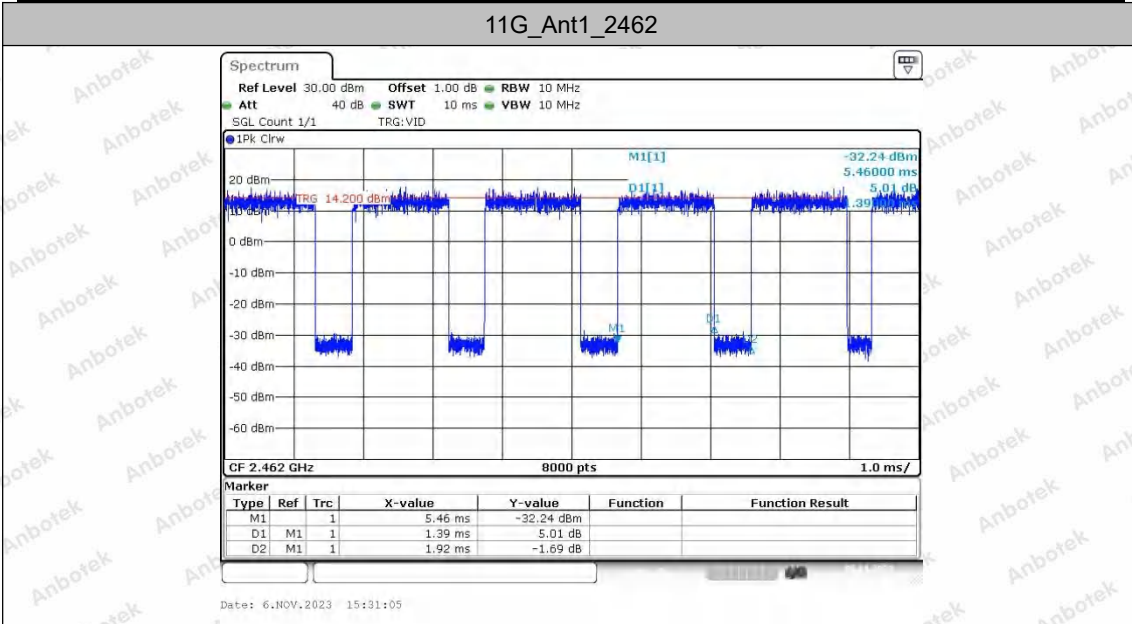

11N20SISO_Ant1_2412

Shenzhen Anbotek Compliance Laboratory Limited

Address: 1/F., Building D, Sogood Science and Technology Park, Sanwei Community, Hangcheng Street, Bao'an District, Shenzhen, Guangdong, China.
Tel: (86) 0755-26066440 Fax: (86) 0755-26014772 Email: service@anbotek.com

Hotline 400-003-0500
www.anbotek.com.cn