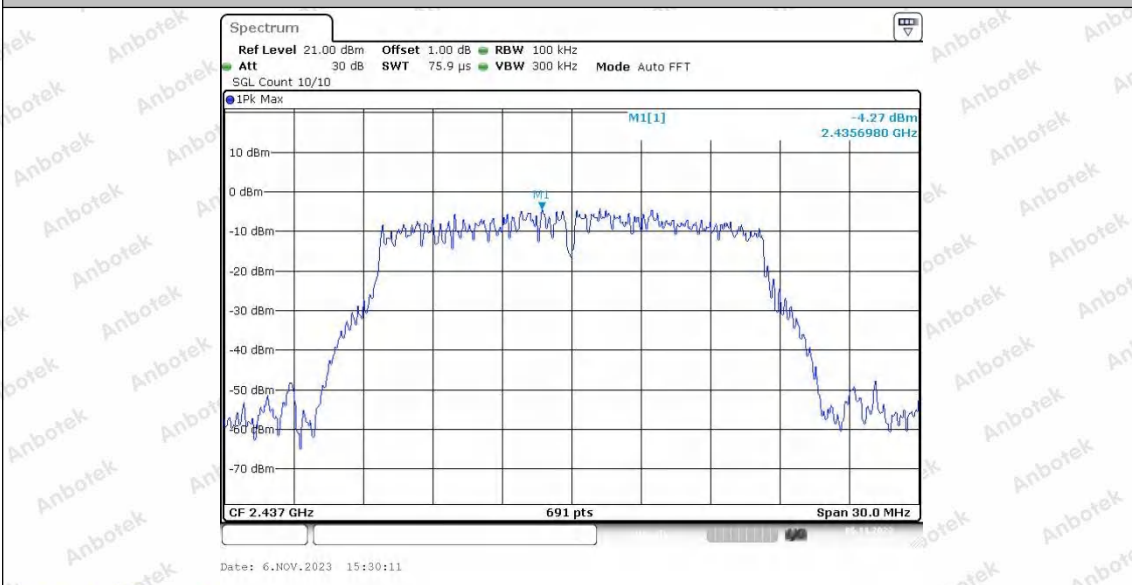

Hotline
400-003-0500
www.anbotek.com.cn

11G_Ant2_2412_1000~26500

11G_Ant1_2437_0~Reference

Shenzhen Anbotek Compliance Laboratory Limited

Address: 1/F., Building D, Sogood Science and Technology Park, Sanwei Community, Hangcheng Street, Bao'an District, Shenzhen, Guangdong, China.
Tel: (86) 0755-26066440 Fax: (86) 0755-26014772 Email: service@anbotek.com