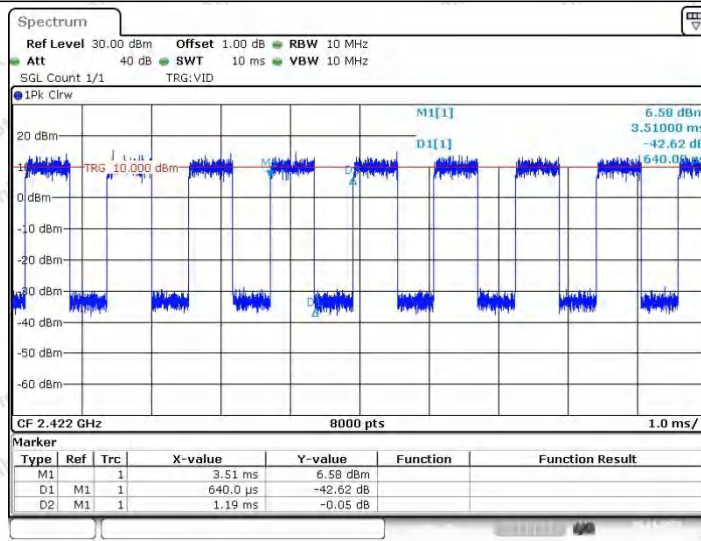

Hotline 400-003-0500
 www.anbotek.com.cn

Date: 6.NOV.2023 15:51:24

11N40SISO_Ant1_2422

Date: 6.NOV.2023 17:31:16

11N40SISO_Ant2_2422

Date: 6.NOV.2023 17:39:39

Shenzhen Anbotek Compliance Laboratory Limited

Address: 1/F., Building D, Sogood Science and Technology Park, Sanwei Community, Hangcheng Street, Bao'an District, Shenzhen, Guangdong, China.
 Tel: (86) 0755-26066440 Fax: (86) 0755-26014772 Email: service@anbotek.com