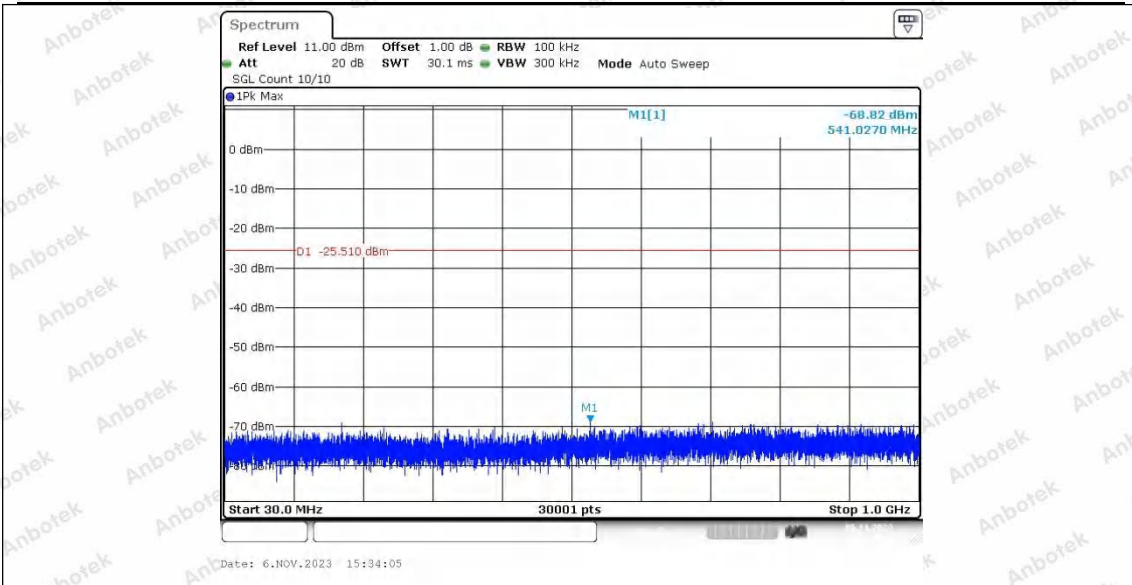

11G_Ant2_2412_1000~26500