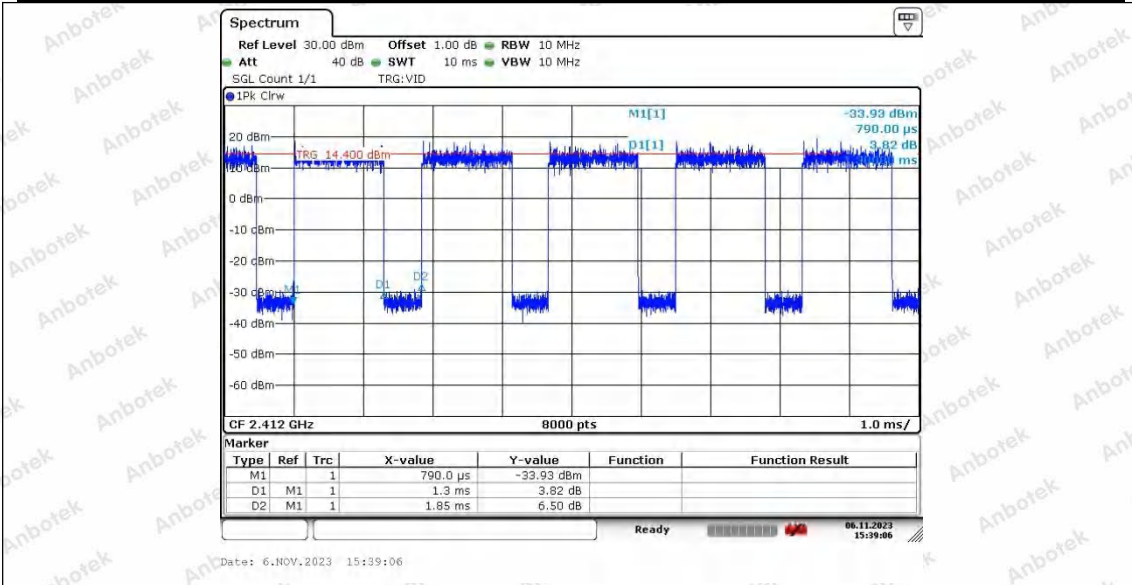

11N20SISO_Ant2_2412