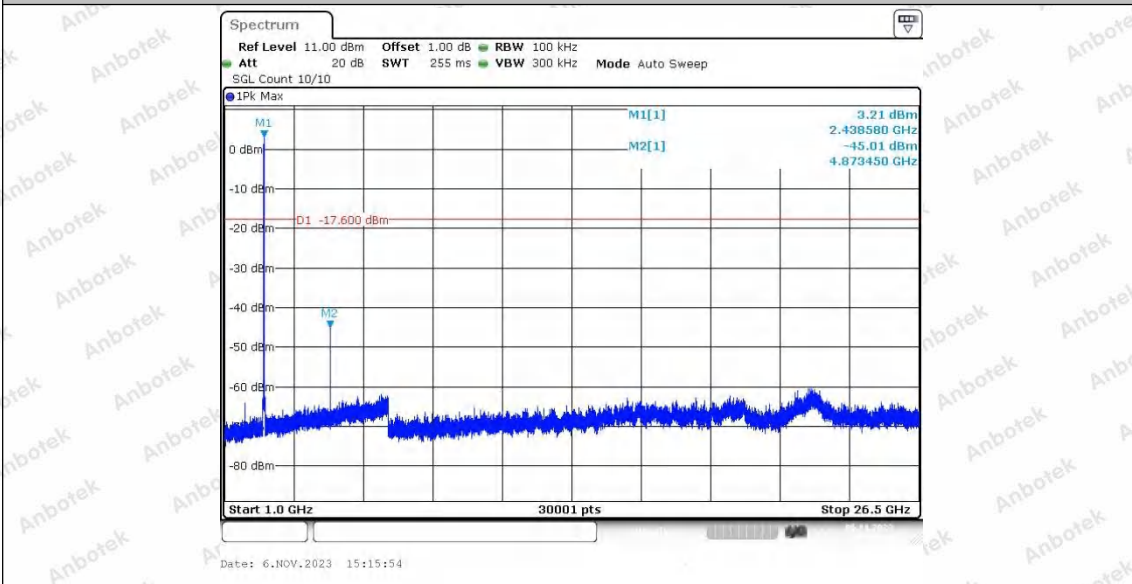

Hotline
400-003-0500
www.anbotek.com.cn

11B_Ant1_2437_30~1000

11B_Ant1_2437_1000~26500

11B_Ant2_2437_0~Reference

Shenzhen Anbotek Compliance Laboratory Limited

Address: 1/F., Building D, Sogood Science and Technology Park, Sanwei Community, Hangcheng Street, Bao'an District, Shenzhen, Guangdong, China.
Tel: (86) 0755-26066440 Fax: (86) 0755-26014772 Email: service@anbotek.com