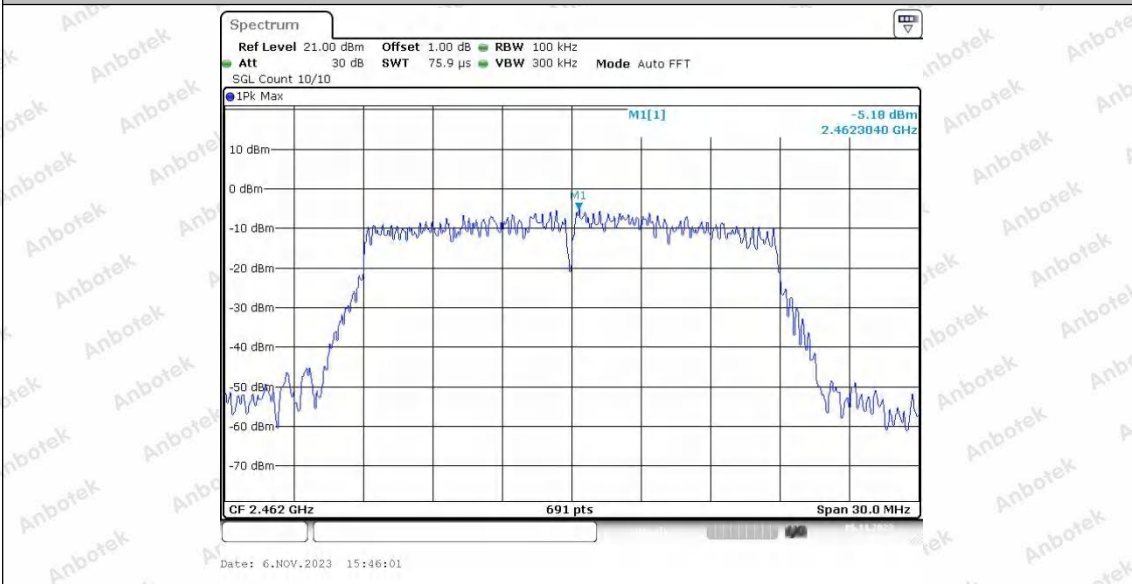

11N20SISO_Ant1_2462_0~Reference