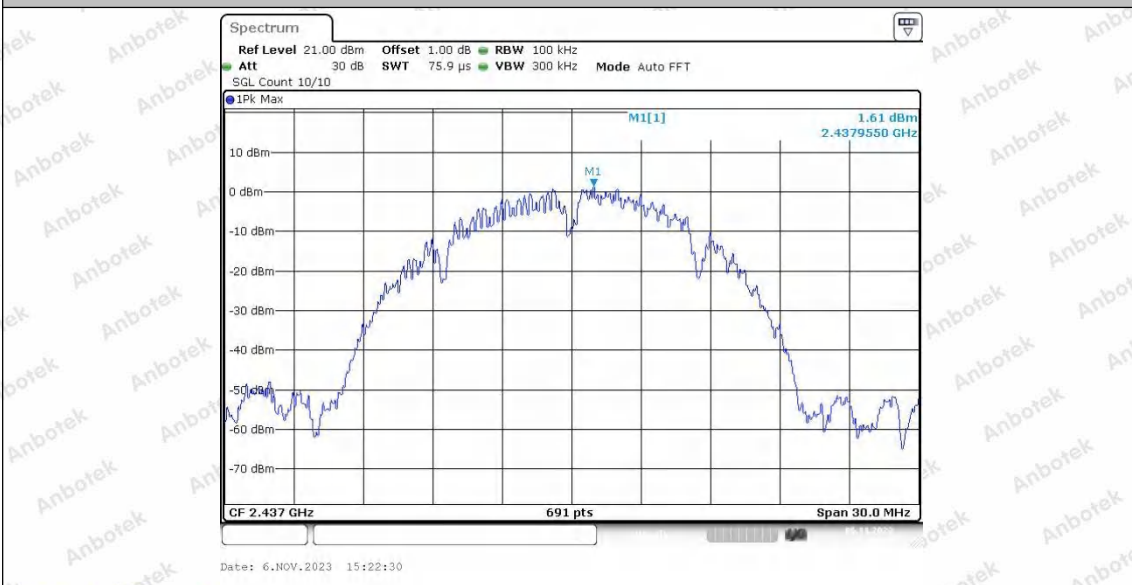

Hotline
400-003-0500
www.anbotek.com.cn

11B_Ant1_2437_30~1000

11B_Ant1_2437_1000~26500

11B_Ant2_2437_0~Reference

Shenzhen Anbotek Compliance Laboratory Limited

Address: 1/F., Building D, Sogood Science and Technology Park, Sanwei Community, Hangcheng Street, Bao'an District, Shenzhen, Guangdong, China.
Tel: (86) 0755-26066440 Fax: (86) 0755-26014772 Email: service@anbotek.com