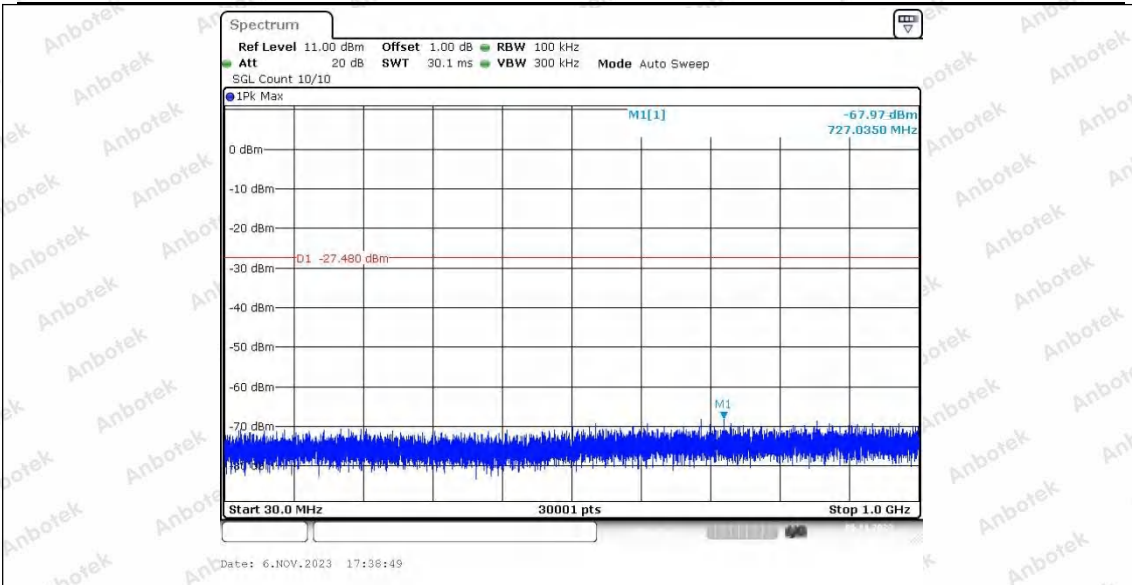

11N40SISO_Ant1_2452_1000~26500