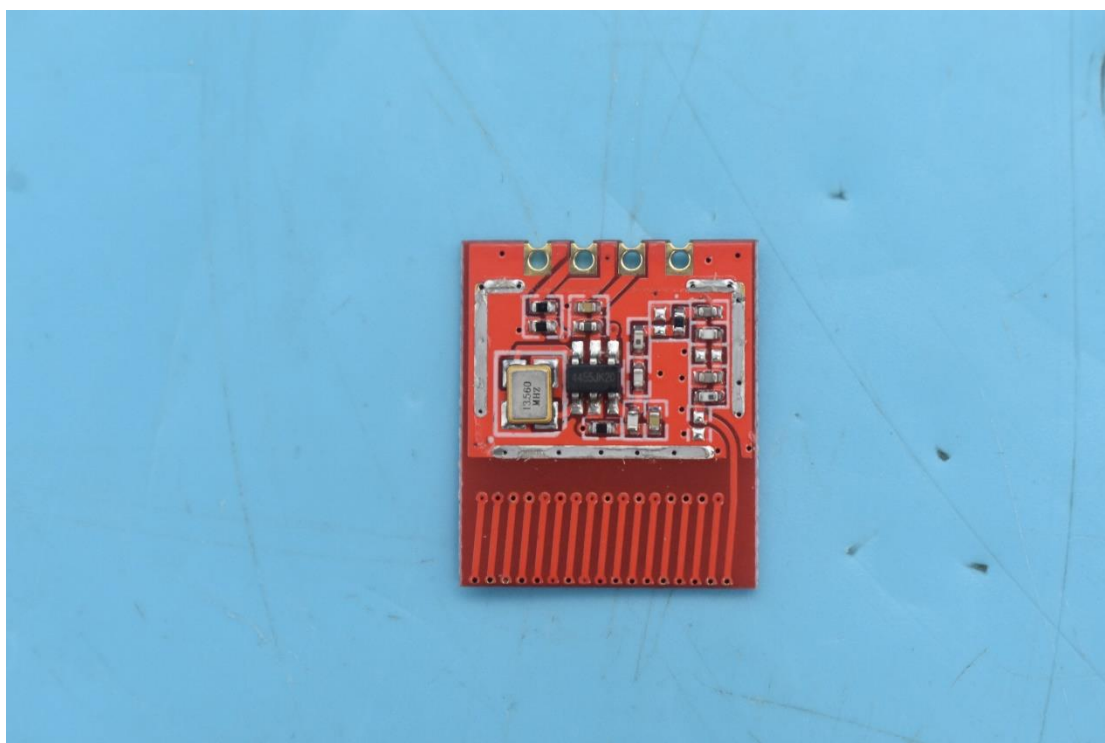

FCC ID:2A3VI-YUAN-T4A

Internal Photos

1. EUT uncover view

2. Antenna view