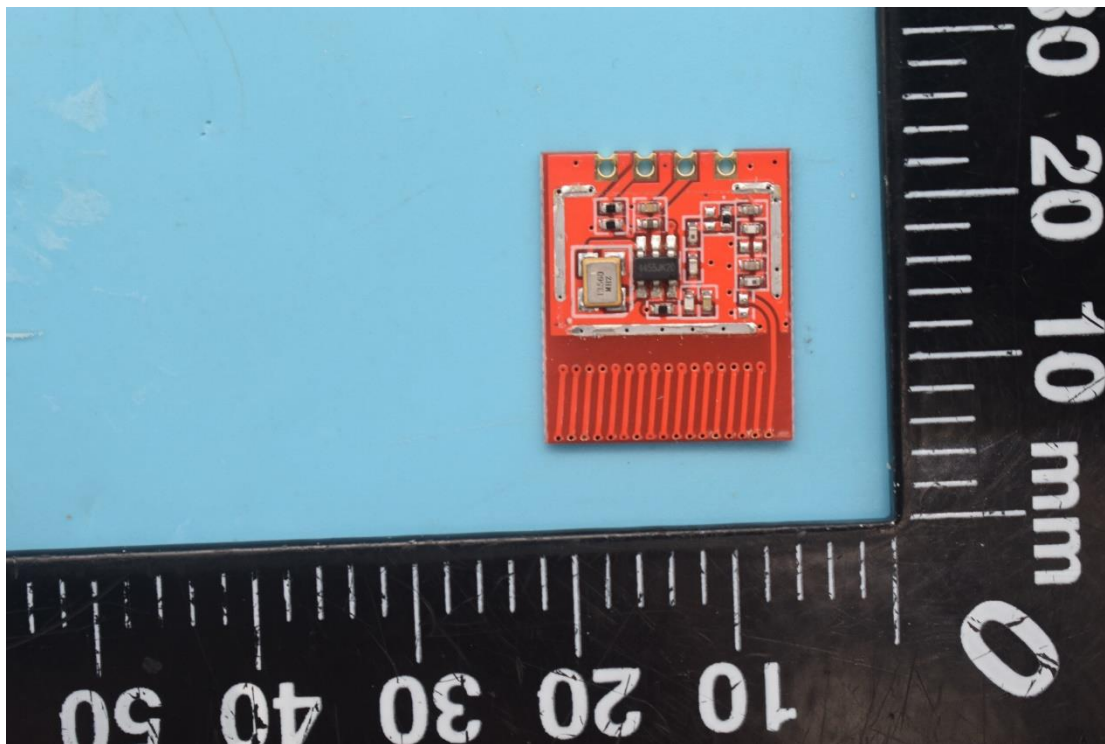

FCC ID:2A3VI-YUAN-T4A

Internal Photos

1. EUT uncover view

2. Antenna view