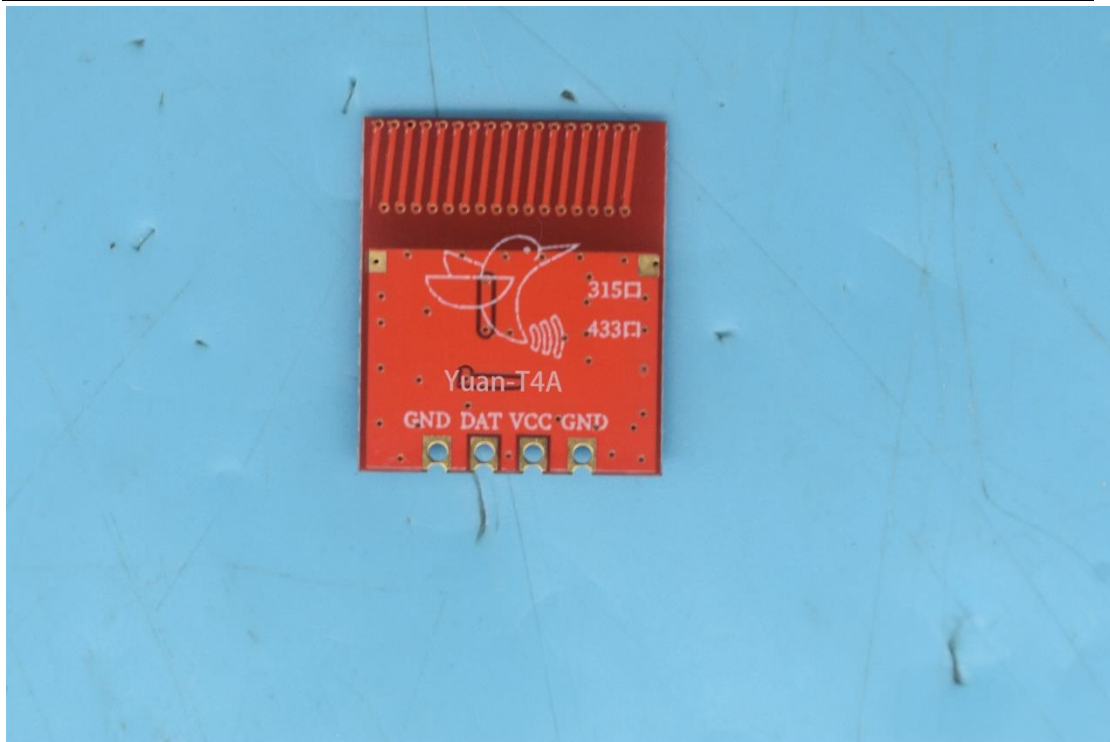

FCC ID:2A3VI-YUAN-T4A

Internal Photos

1. EUT uncover view

2. Antenna view