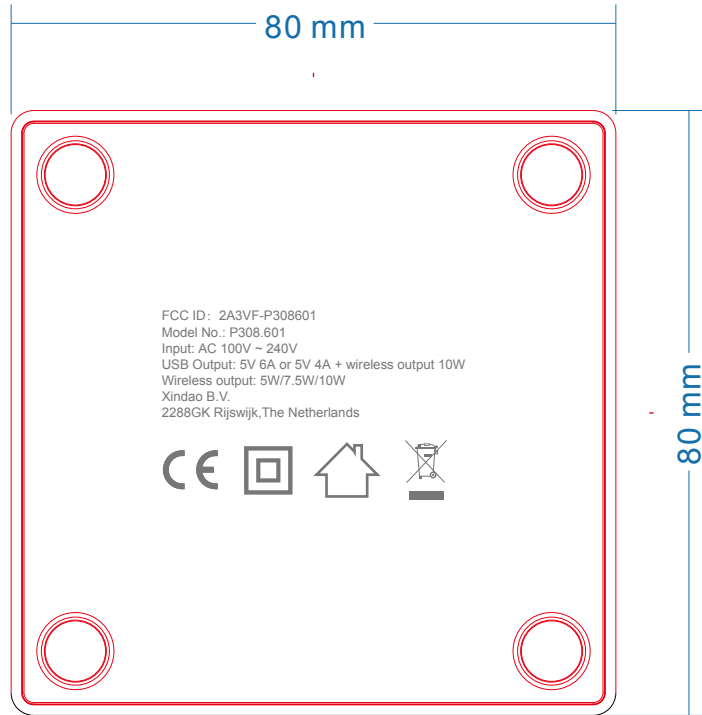

USB
↓

● Pantone cool gray 9 C

● Pantone cool gray 9 C