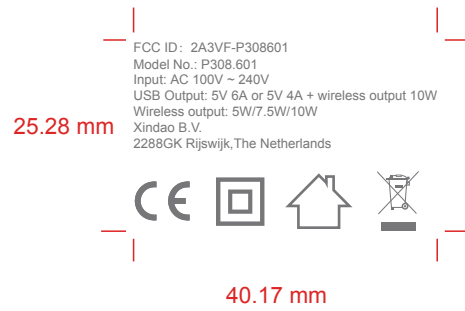

USB
↓

● Pantone cool gray 9 C

● Pantone cool gray 9 C