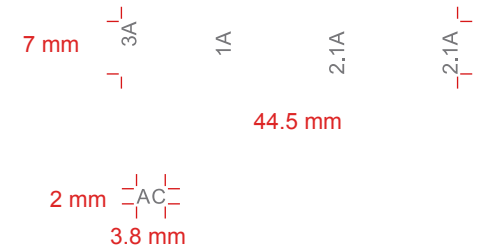

USB
↓

● Pantone cool gray 9 C

● Pantone cool gray 9 C