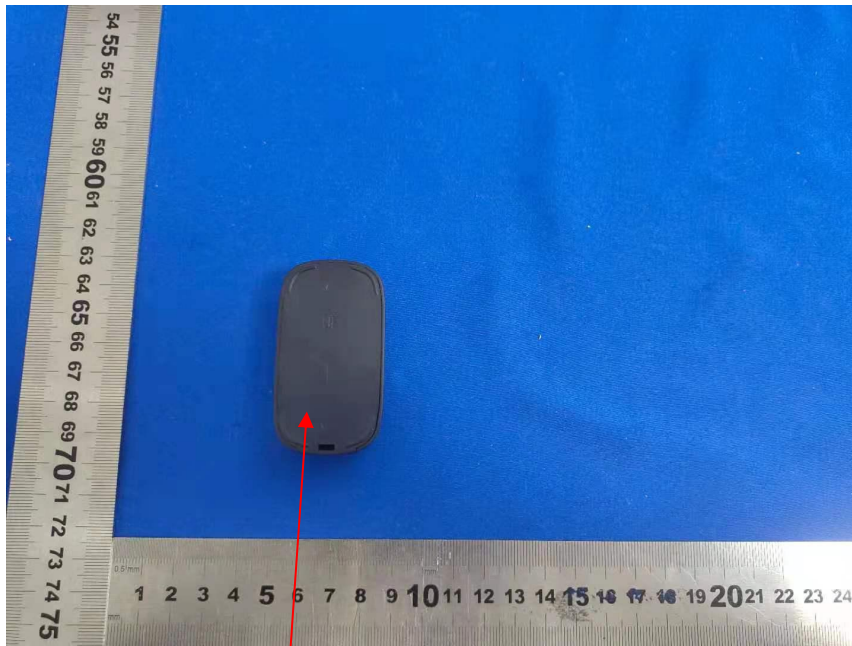

## Label and Label Location

FCC ID:2A3V5-LDB-D11

L\*W: 10mm\*7mm

Black font on a white label