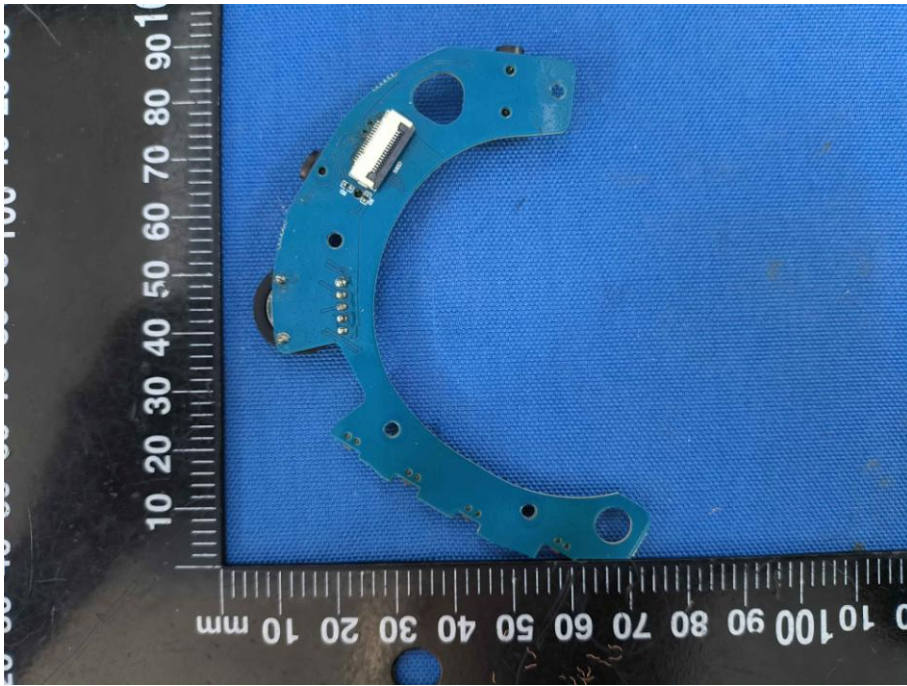

# Appendix C: Photographs of EUT

Product: GS401 Pro

Model: GS401 Pro

Internal Photos

Antenna