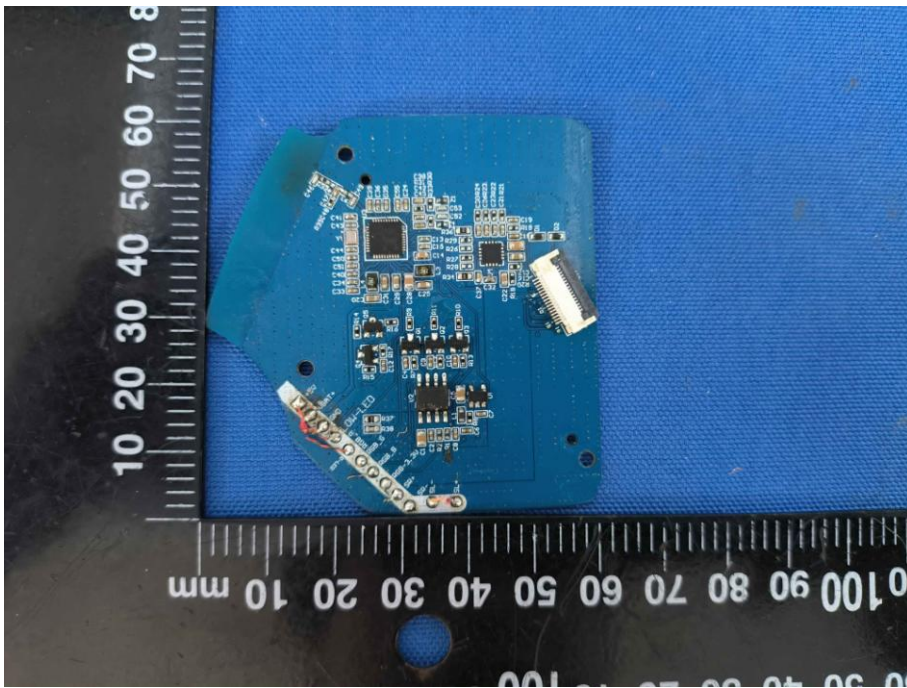

# Appendix C: Photographs of EUT

Product: GS401 Pro

Model: GS401 Pro

Internal Photos

Antenna