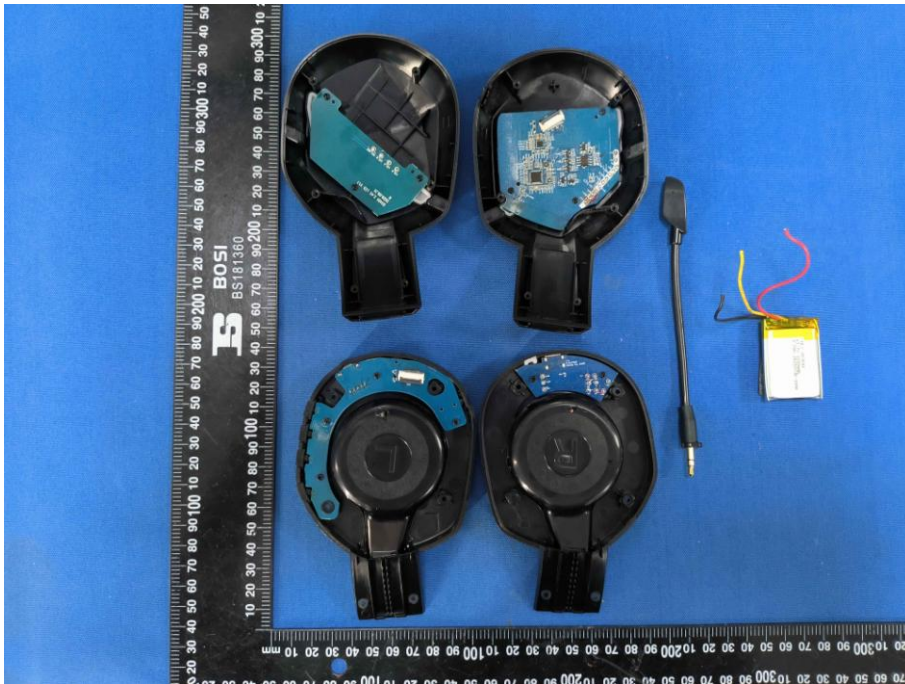

# Appendix C: Photographs of EUT

Product: GS401 Pro

Model: GS401 Pro

Internal Photos

Antenna