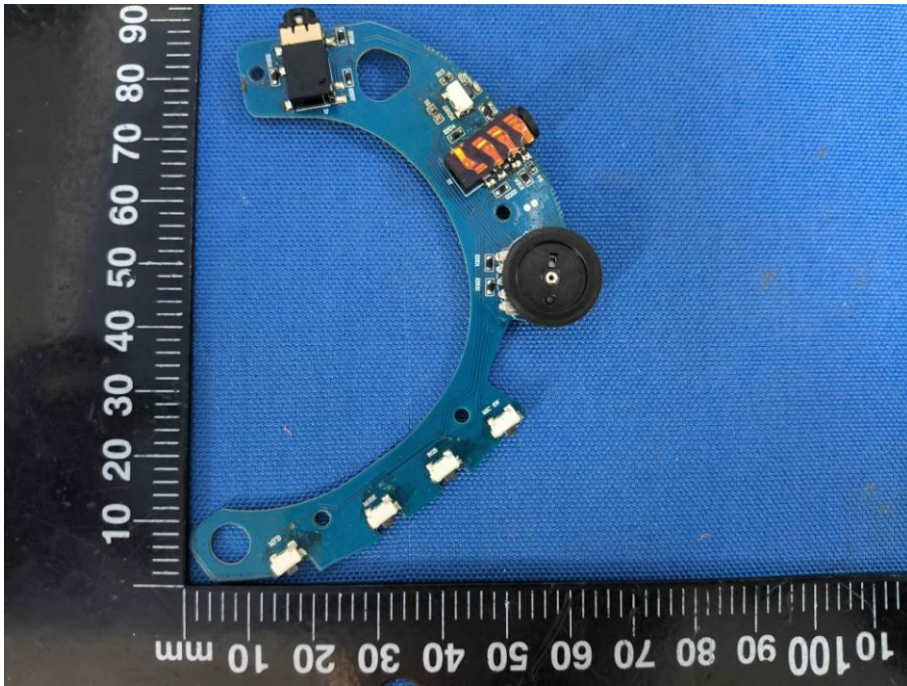

# Appendix C: Photographs of EUT

Product: GS401 Pro

Model: GS401 Pro

Internal Photos

Antenna