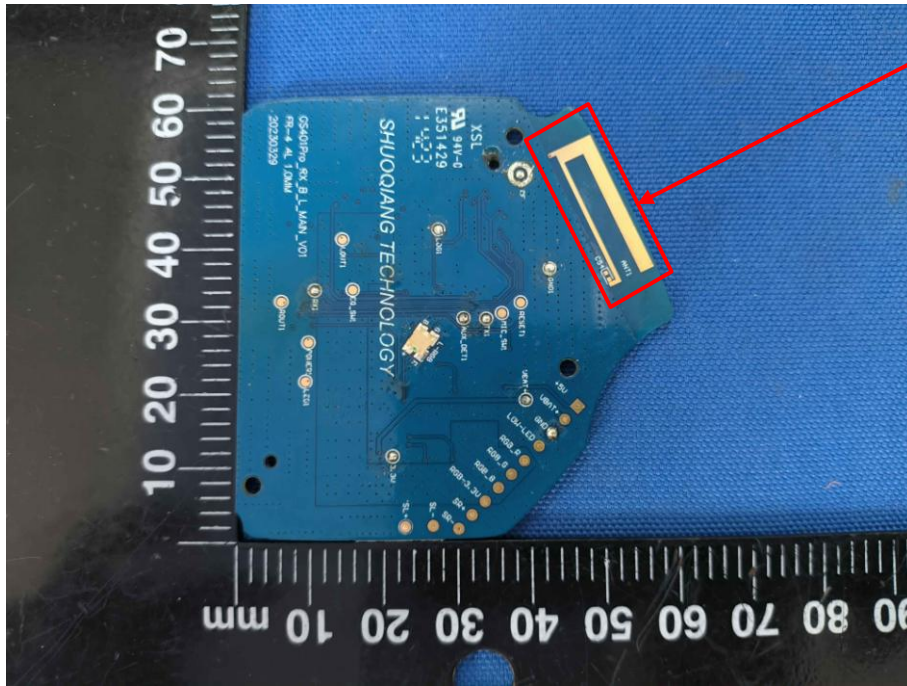

# Appendix C: Photographs of EUT

Product: GS401 Pro

Model: GS401 Pro

Internal Photos

Antenna