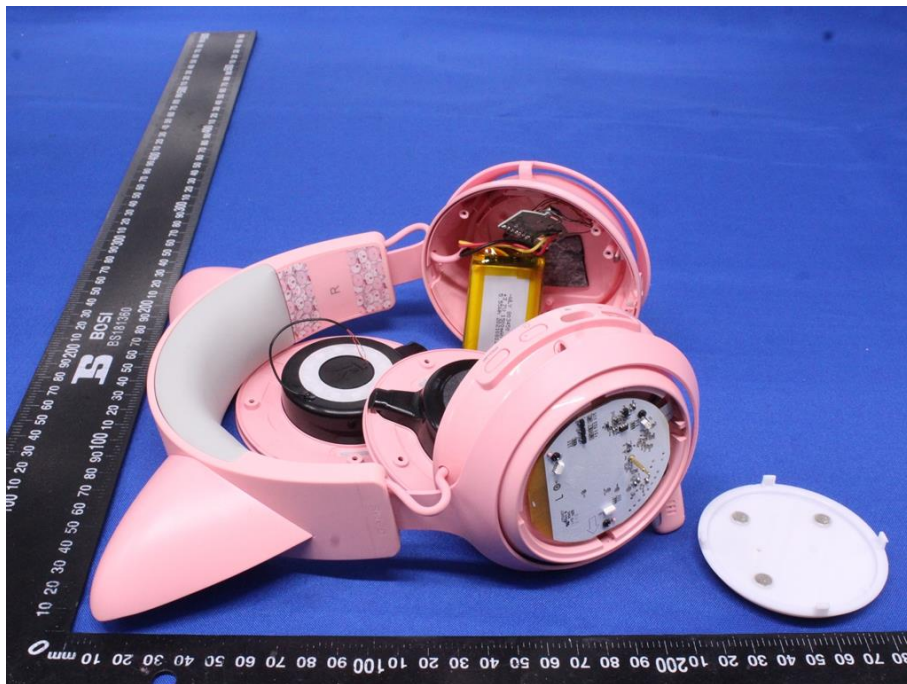

# Appendix C: Photographs of EUT

Product: GS510 wireless headset

Model: Extreme version

Internal Photos

Antenna