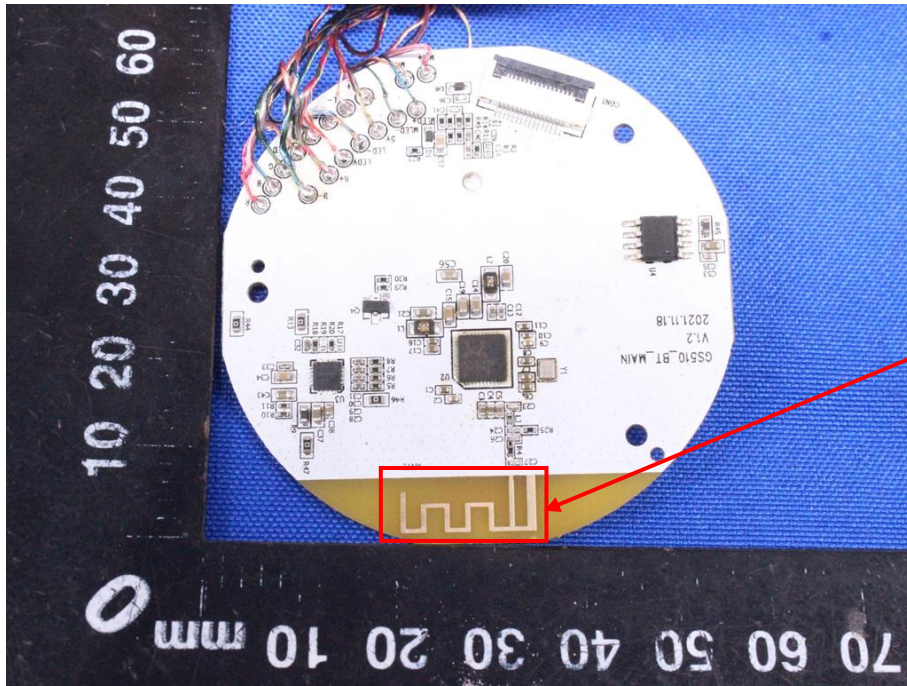

# Appendix C: Photographs of EUT

Product: GS510 wireless headset

Model: Extreme version

Internal Photos

Antenna