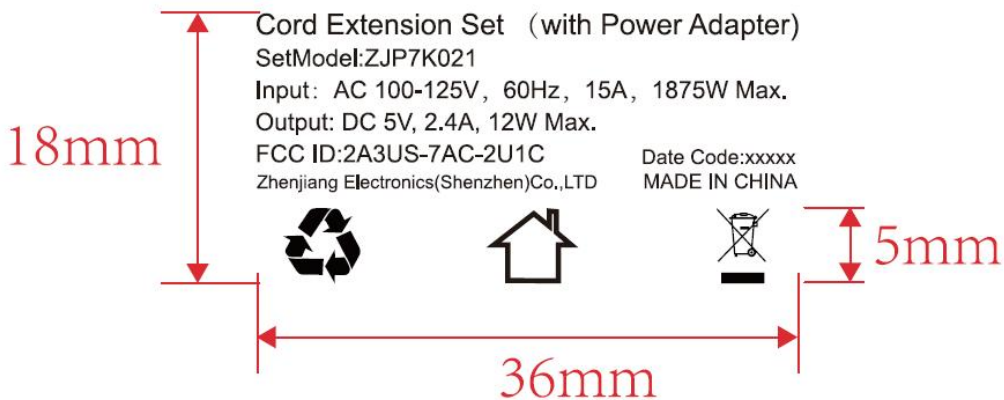

LABEL AND LOCATION

(Size: L4.0cm x 3.0cm)