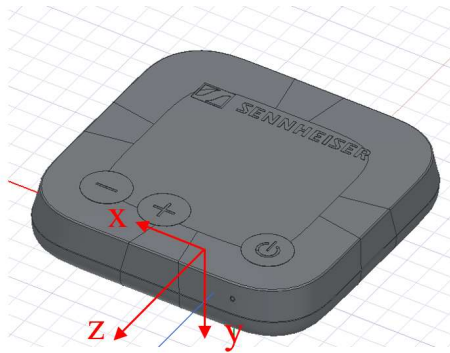

# TVC2-TX Antenna Report- Test set up photos (antenna spec.)

*MERRY Sounds Excellent*

*Presented by : Merry RF*

*Date : 2022.09.15*

# Antenna matching component's value

Component	value
R501	NC
L512	3.9 nH
L513	NC