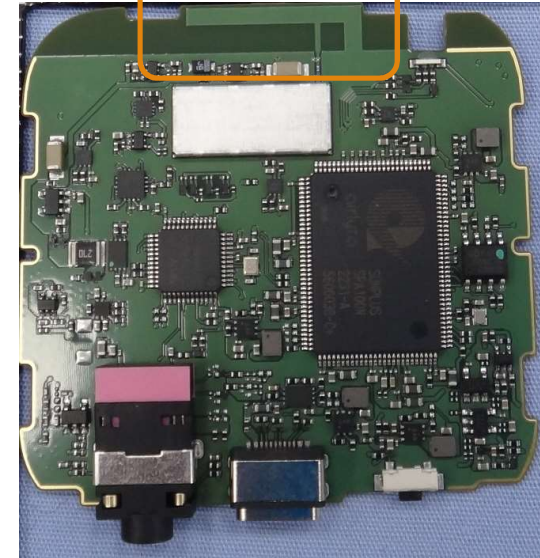

Antenna Design & S11 result

Antenna