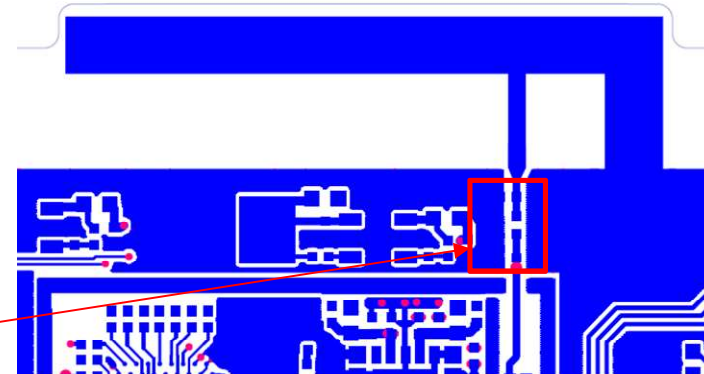

# Antenna matching component's value

Component	value
R501	NC
L512	3.9 nH
L513	NC