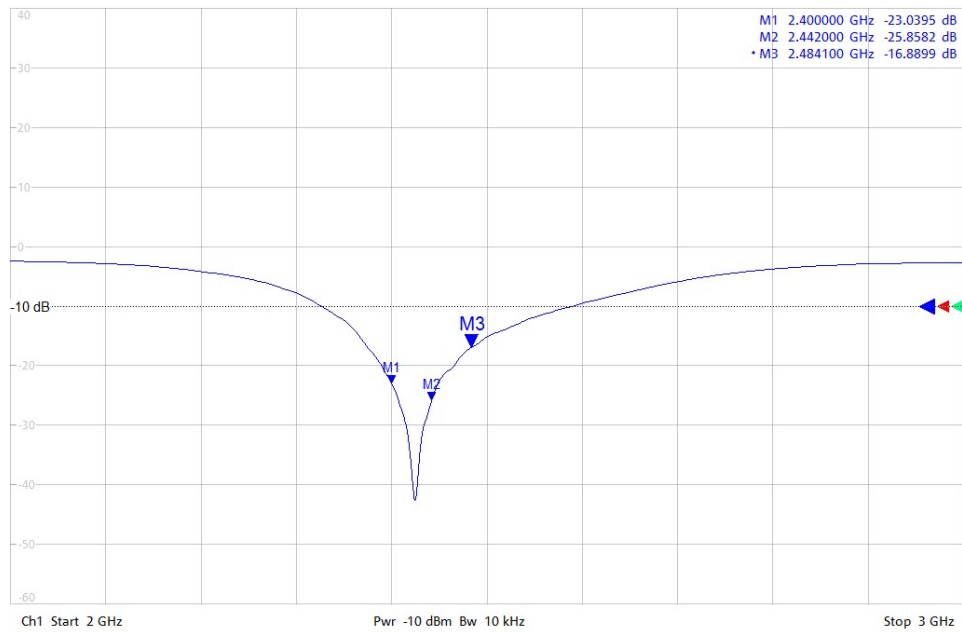

Antenna Design & S11 result