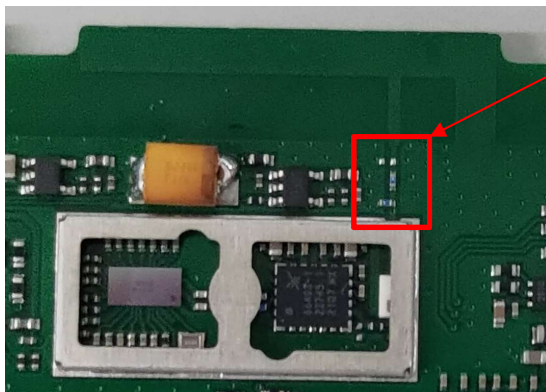

# TVC2-TX Antenna Report- Test set up photos (antenna spec.)

*MERRY Sounds Excellent*

*Presented by : Merry RF*

*Date : 2022.09.15*

# Antenna matching component's value

Component	value
R501	NC
L512	3.9 nH
L513	NC