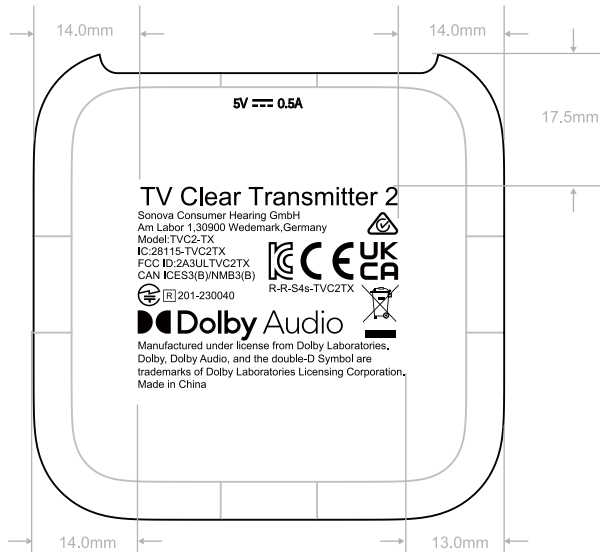

Security class: Confidential
Document name: Artwork
Document title: MX-666
Approved by: Merry/Iland Tsai
Revision: Rev-07
Prep. by: Merry/Iland Tsai
Date: 2023-01-30

1/1
10 mm

BOT_COVER_TVC4

Color: TBD
 Process:Prinring
 Scale: 1:1

BOT_COVER_TVC4

Color: TBD
 Process:Laser Etching
 Scale: 1:1

 QR Code
 5x5mm

XXXXXXXXXXXX
 Serial Number
 Arial 5.3pt

【Serial number】

Y	Y	W	W	I	I	A	B	C	D
---	---	---	---	---	---	---	---	---	---

Recommended split of the numbers, if printed on two separate lines.
 (Y)Y = year(Example: 17 for 2017),[YY may be reduced to Y]
 WW = numer of current week
 II = ID Number of the Production site (supplier) 固定印刷為F7
 ABCD = Incremental SN 4 digits A-Z and 0-9 in use except:B,I,O,Q,S,Z