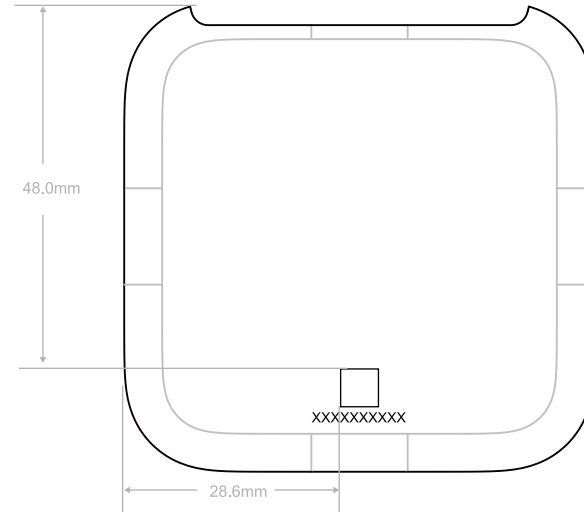

Security class: Confidential
Document name: Artwork
Document title: MX-666
Approved by: Merry/Iland Tsai
Revision: Rev-07
Prep. by: Merry/Iland Tsai
Date: 2023-01-30

1/1
10 mm

BOT_COVER_TVC4

Color: TBD
 Process:Prinring
 Scale: 1:1

BOT_COVER_TVC4

Color: TBD
 Process:Laser Etching
 Scale: 1:1

 QR Code
 5x5mm

XXXXXXXXXXXX
 Serial Number
 Arial 5.3pt

【Serial number】

Y	Y	W	W	I	I	A	B	C	D
---	---	---	---	---	---	---	---	---	---

Recommended split of the numbers, if printed on two separate lines.
 (Y)Y = year(Example: 17 for 2017),[YY may be reduced to Y]
 WW = numer of current week
 II = ID Number of the Production site (supplier) 固定印刷為F7
 ABCD = Incremental SN 4 digits A-Z and 0-9 in use except:B,I,O,Q,S,Z