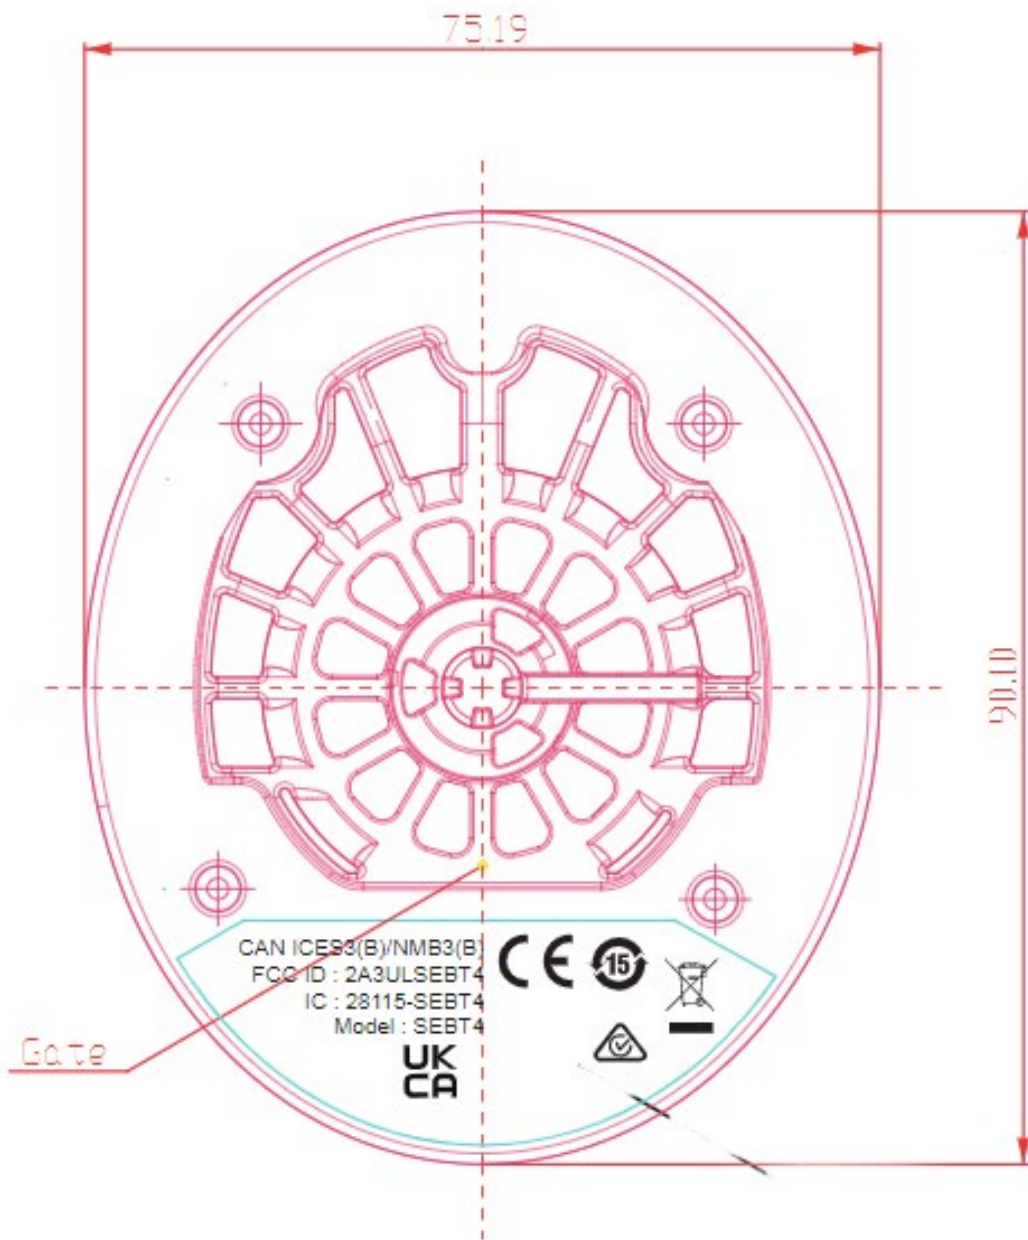

**Label:**

**Model: SEBT4**

## HD450BT Baffle plate L

HD 450BT BLACK

HD450BT Baffle plate R  
HD 450BT BLACK

Am Labor 1, 30900 Wedemark, Germany

Sonova Consumer Hearing GmbH

Made in China