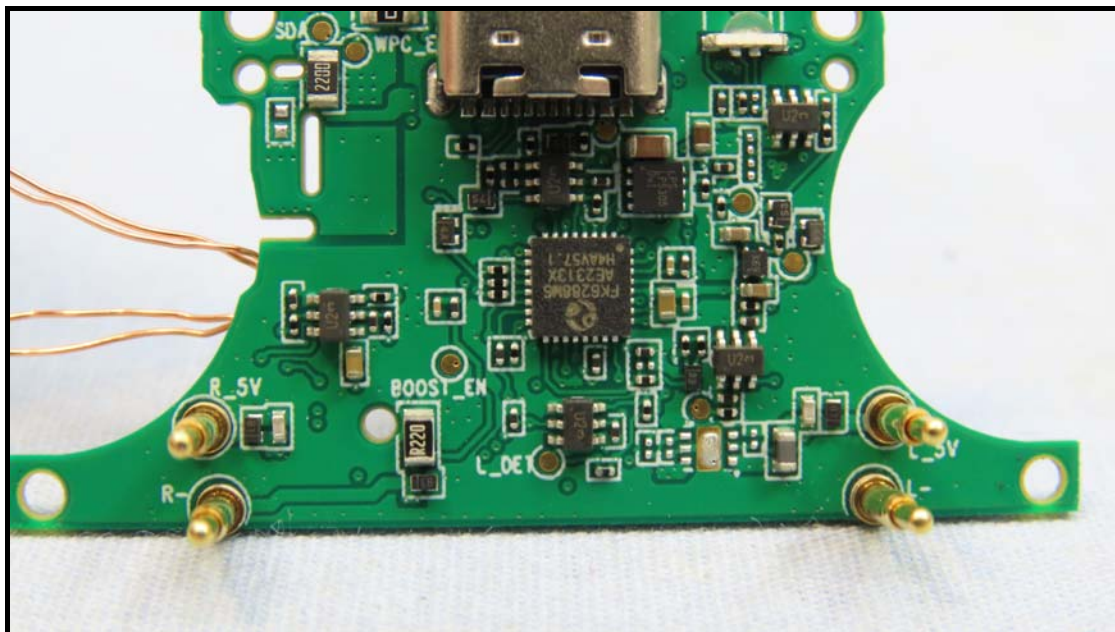

BUREAU
VERITAS

CONSTRUCTION PHOTOS OF EUT

MOMENTUM True Wireless 4 (MTW4)

Brand Name: SENNHEISER / Model No.: MTW4

< Color: Black Graphite >

Charging Case (Brand Name: SENNHEISER / Model No.: MTW4 C)

Right Earbud (Brand Name: SENNHEISER / Model No.: MTW4 R)