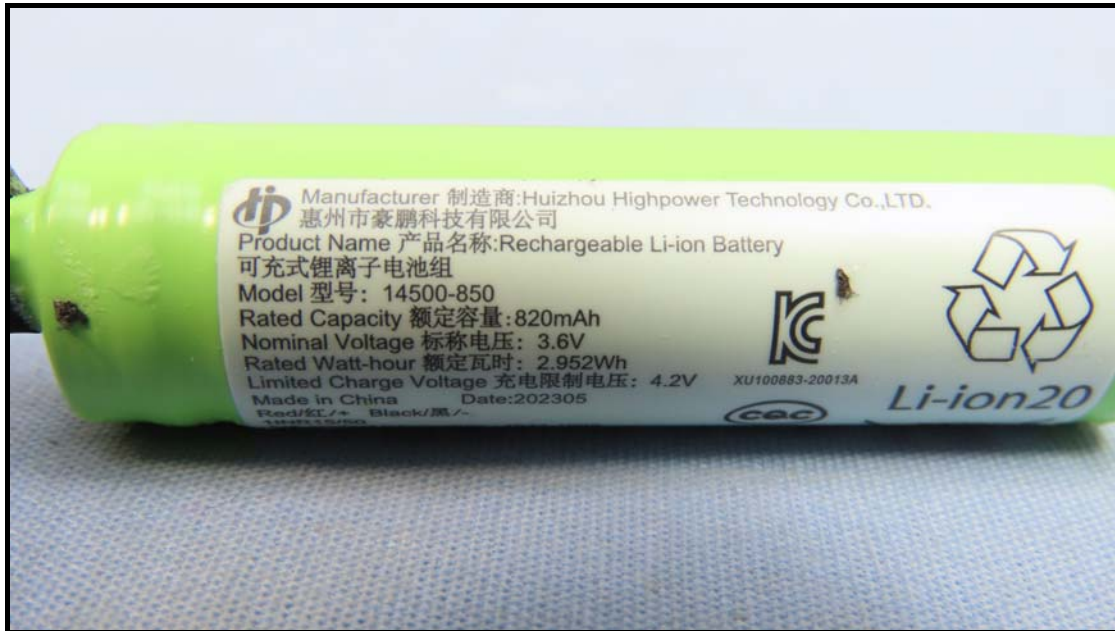

BUREAU
VERITAS

CONSTRUCTION PHOTOS OF EUT

MOMENTUM True Wireless 4 (MTW4)

Brand Name: SENNHEISER / Model No.: MTW4

< Color: Black Graphite >

Charging Case (Brand Name: SENNHEISER / Model No.: MTW4 C)

Right Earbud (Brand Name: SENNHEISER / Model No.: MTW4 R)