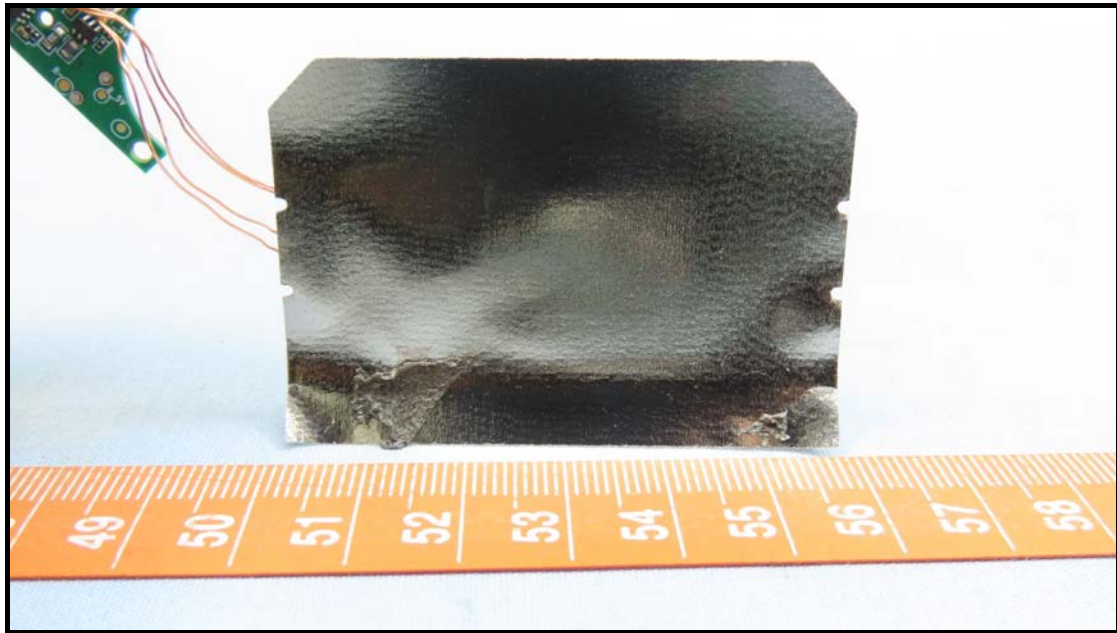

BUREAU
VERITAS

CONSTRUCTION PHOTOS OF EUT

MOMENTUM True Wireless 4 (MTW4)

Brand Name: SENNHEISER / Model No.: MTW4

< Color: Black Graphite >

Charging Case (Brand Name: SENNHEISER / Model No.: MTW4 C)

Right Earbud (Brand Name: SENNHEISER / Model No.: MTW4 R)