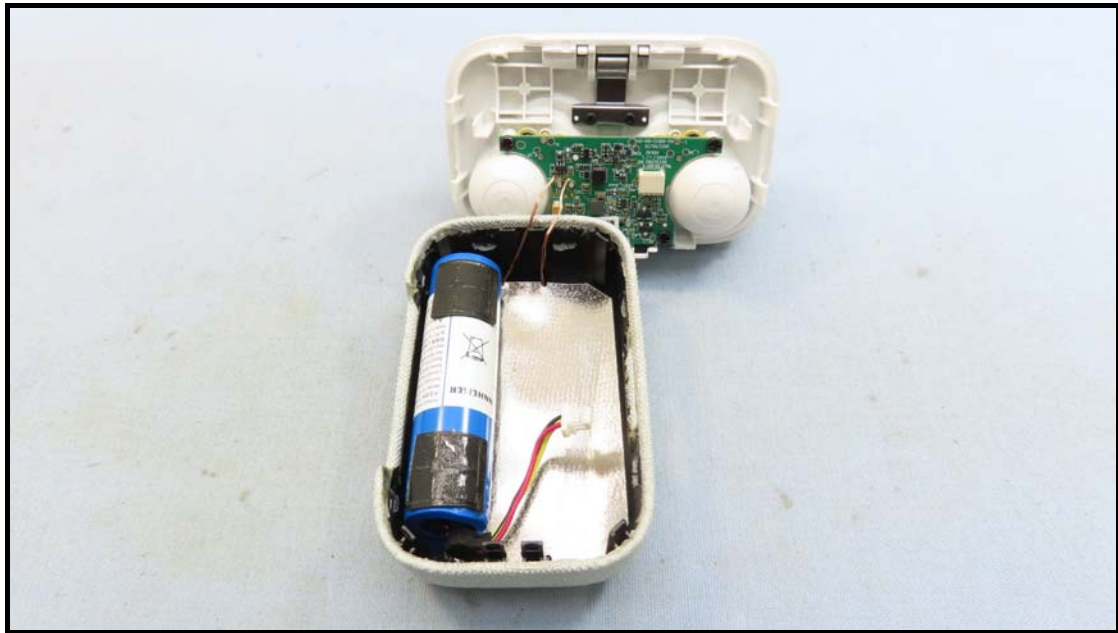

BUREAU
VERITAS

CONSTRUCTION PHOTOS OF EUT

MOMENTUM True Wireless 4 (MTW4)

Brand Name: SENNHEISER / Model No.: MTW4

< Color: Black Graphite >

Charging Case (Brand Name: SENNHEISER / Model No.: MTW4 C)

Right Earbud (Brand Name: SENNHEISER / Model No.: MTW4 R)