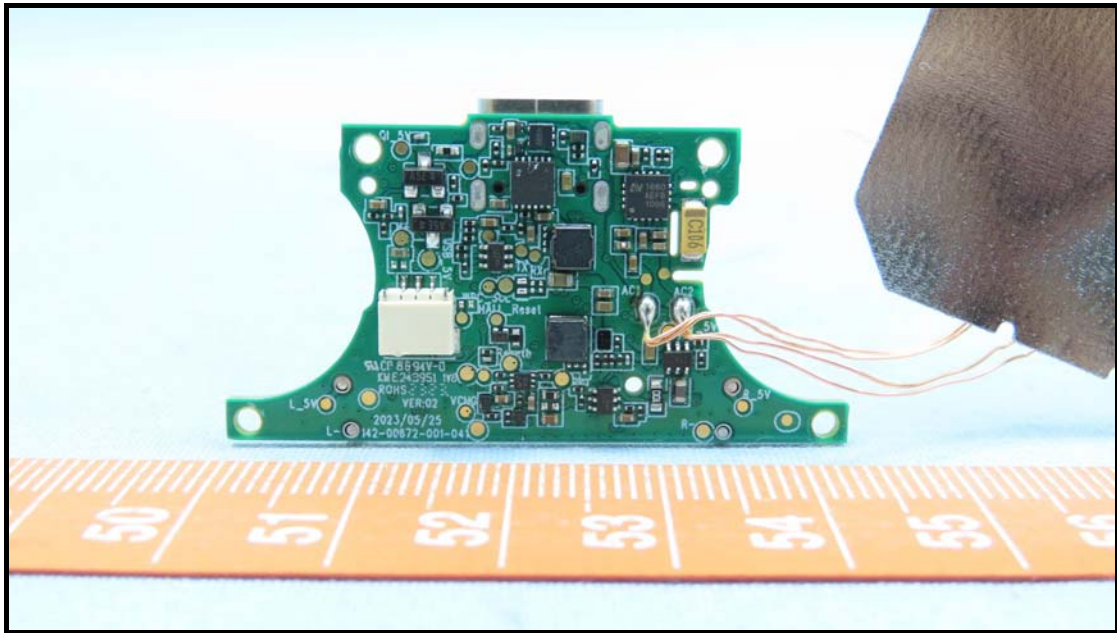

BUREAU
VERITAS

CONSTRUCTION PHOTOS OF EUT

MOMENTUM True Wireless 4 (MTW4)

Brand Name: SENNHEISER / Model No.: MTW4

< Color: Black Graphite >

Charging Case (Brand Name: SENNHEISER / Model No.: MTW4 C)

Right Earbud (Brand Name: SENNHEISER / Model No.: MTW4 R)