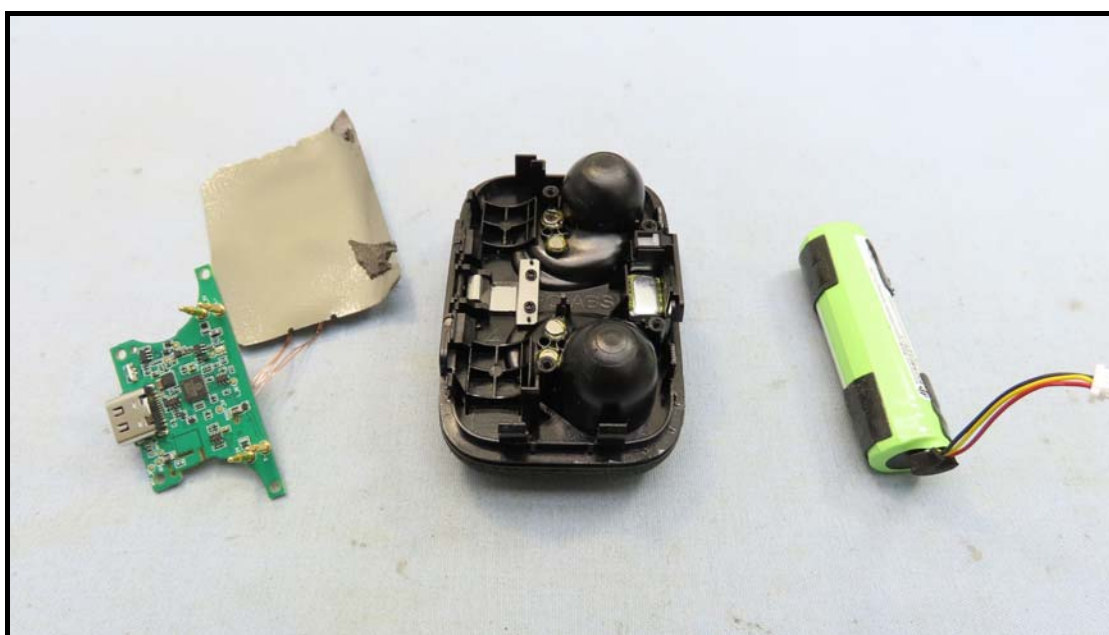

BUREAU
VERITAS

CONSTRUCTION PHOTOS OF EUT

MOMENTUM True Wireless 4 (MTW4)

Brand Name: SENNHEISER / Model No.: MTW4

< Color: Black Graphite >

Charging Case (Brand Name: SENNHEISER / Model No.: MTW4 C)

Right Earbud (Brand Name: SENNHEISER / Model No.: MTW4 R)