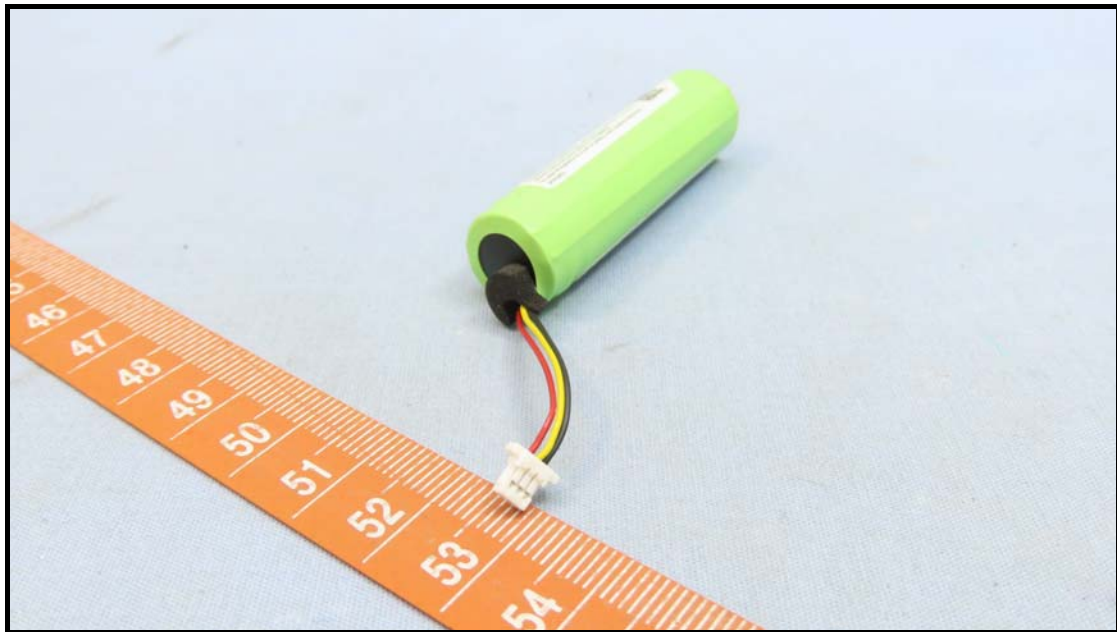

BUREAU
VERITAS

CONSTRUCTION PHOTOS OF EUT

MOMENTUM True Wireless 4 (MTW4)

Brand Name: SENNHEISER / Model No.: MTW4

< Color: Black Graphite >

Charging Case (Brand Name: SENNHEISER / Model No.: MTW4 C)

Right Earbud (Brand Name: SENNHEISER / Model No.: MTW4 R)