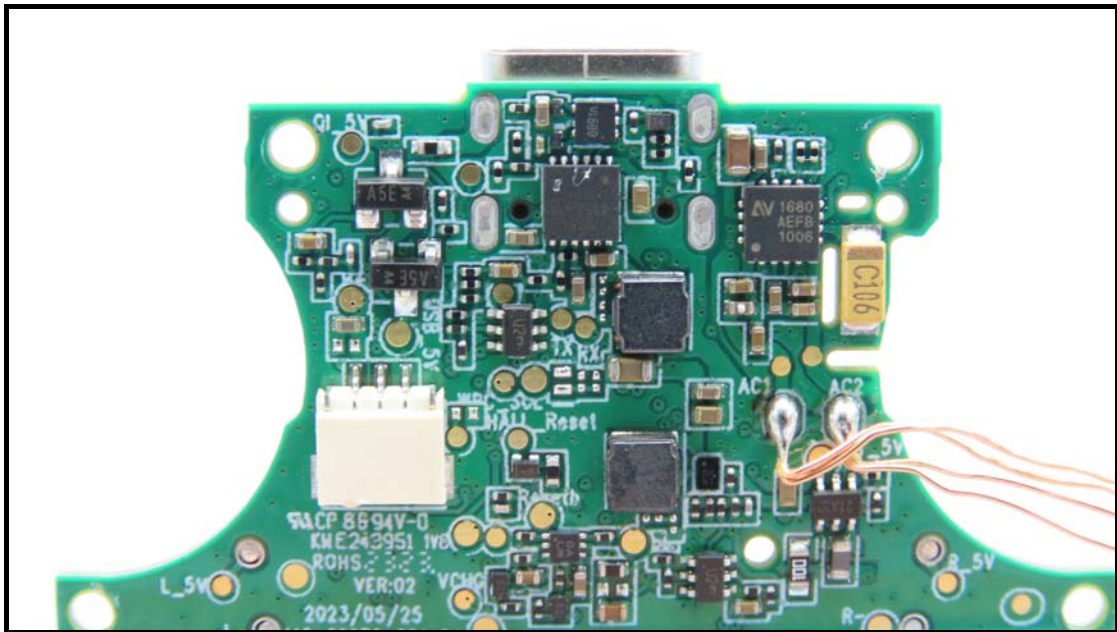

BUREAU
VERITAS

CONSTRUCTION PHOTOS OF EUT

MOMENTUM True Wireless 4 (MTW4)

Brand Name: SENNHEISER / Model No.: MTW4

< Color: Black Graphite >

Charging Case (Brand Name: SENNHEISER / Model No.: MTW4 C)

Right Earbud (Brand Name: SENNHEISER / Model No.: MTW4 R)