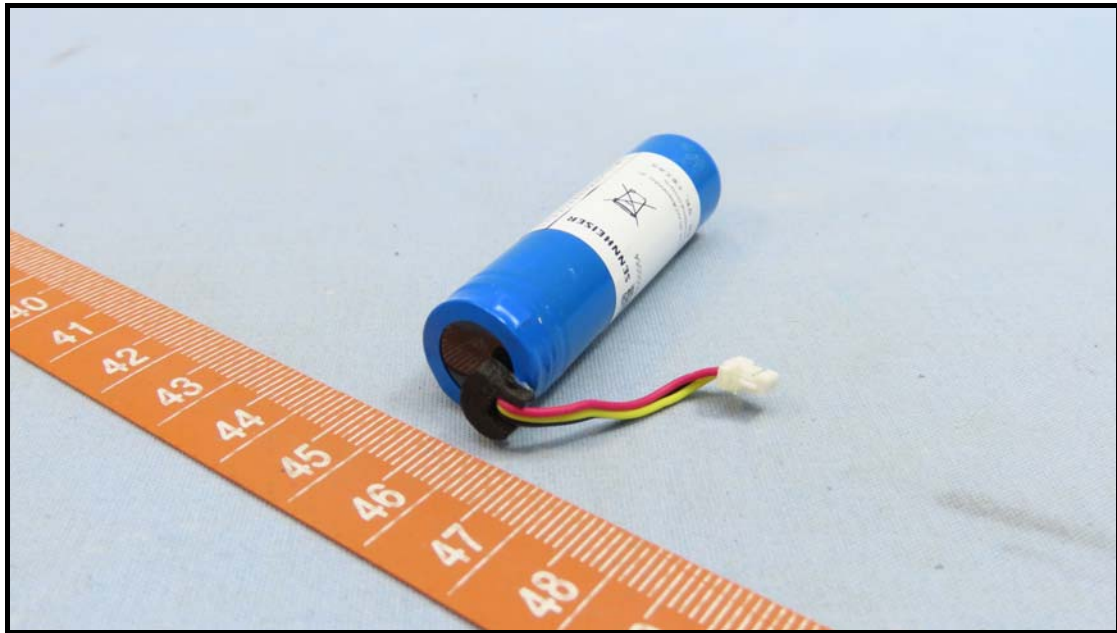

BUREAU
VERITAS

CONSTRUCTION PHOTOS OF EUT

MOMENTUM True Wireless 4 (MTW4)

Brand Name: SENNHEISER / Model No.: MTW4

< Color: Black Graphite >

Charging Case (Brand Name: SENNHEISER / Model No.: MTW4 C)

Right Earbud (Brand Name: SENNHEISER / Model No.: MTW4 R)