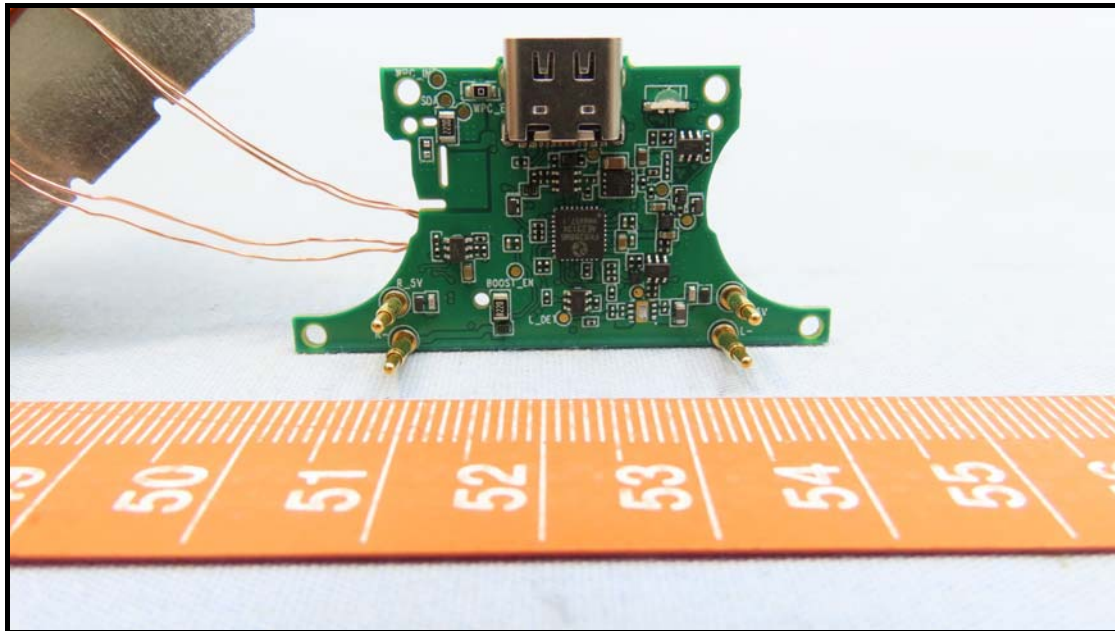

BUREAU
VERITAS

CONSTRUCTION PHOTOS OF EUT

MOMENTUM True Wireless 4 (MTW4)

Brand Name: SENNHEISER / Model No.: MTW4

< Color: Black Graphite >

Charging Case (Brand Name: SENNHEISER / Model No.: MTW4 C)

Right Earbud (Brand Name: SENNHEISER / Model No.: MTW4 R)