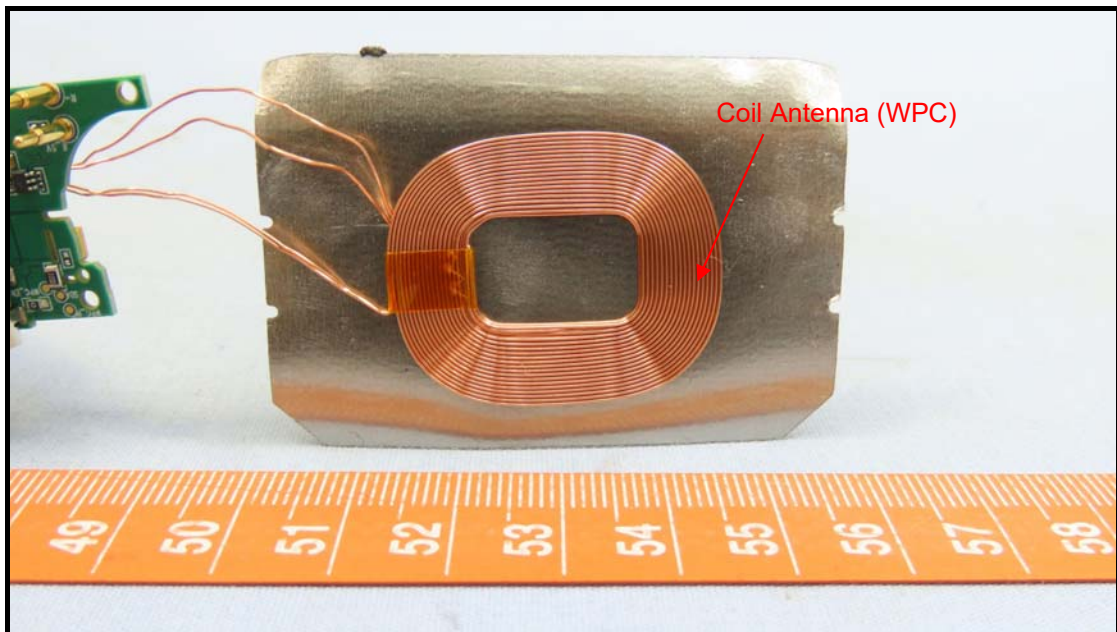

BUREAU
VERITAS

CONSTRUCTION PHOTOS OF EUT

MOMENTUM True Wireless 4 (MTW4)

Brand Name: SENNHEISER / Model No.: MTW4

< Color: Black Graphite >

Charging Case (Brand Name: SENNHEISER / Model No.: MTW4 C)

Right Earbud (Brand Name: SENNHEISER / Model No.: MTW4 R)