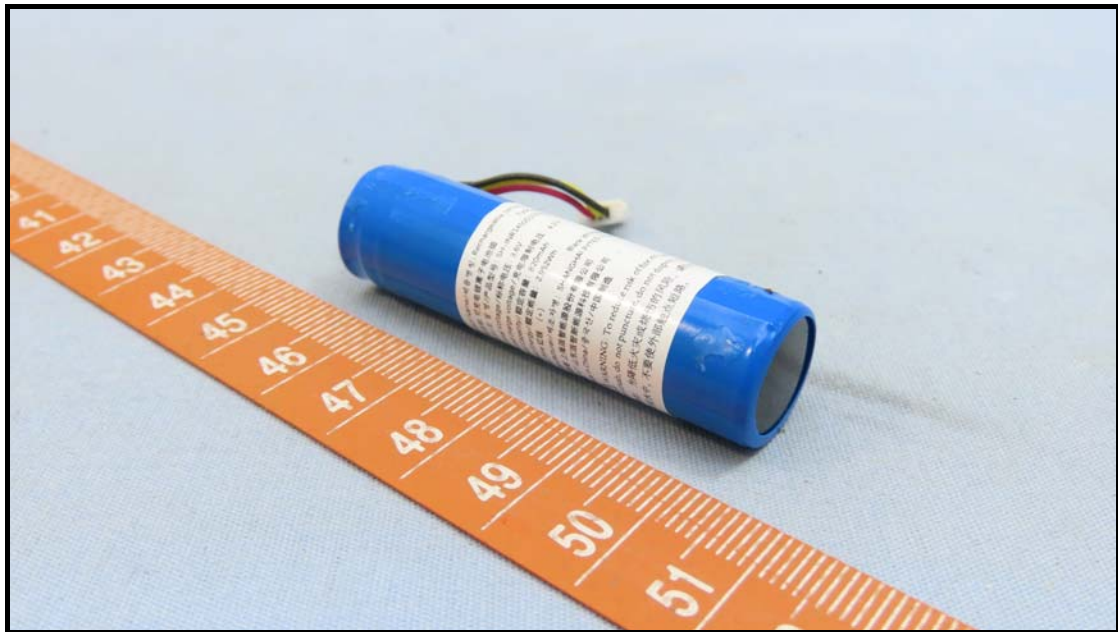

BUREAU
VERITAS

CONSTRUCTION PHOTOS OF EUT

MOMENTUM True Wireless 4 (MTW4)

Brand Name: SENNHEISER / Model No.: MTW4

< Color: Black Graphite >

Charging Case (Brand Name: SENNHEISER / Model No.: MTW4 C)

Right Earbud (Brand Name: SENNHEISER / Model No.: MTW4 R)